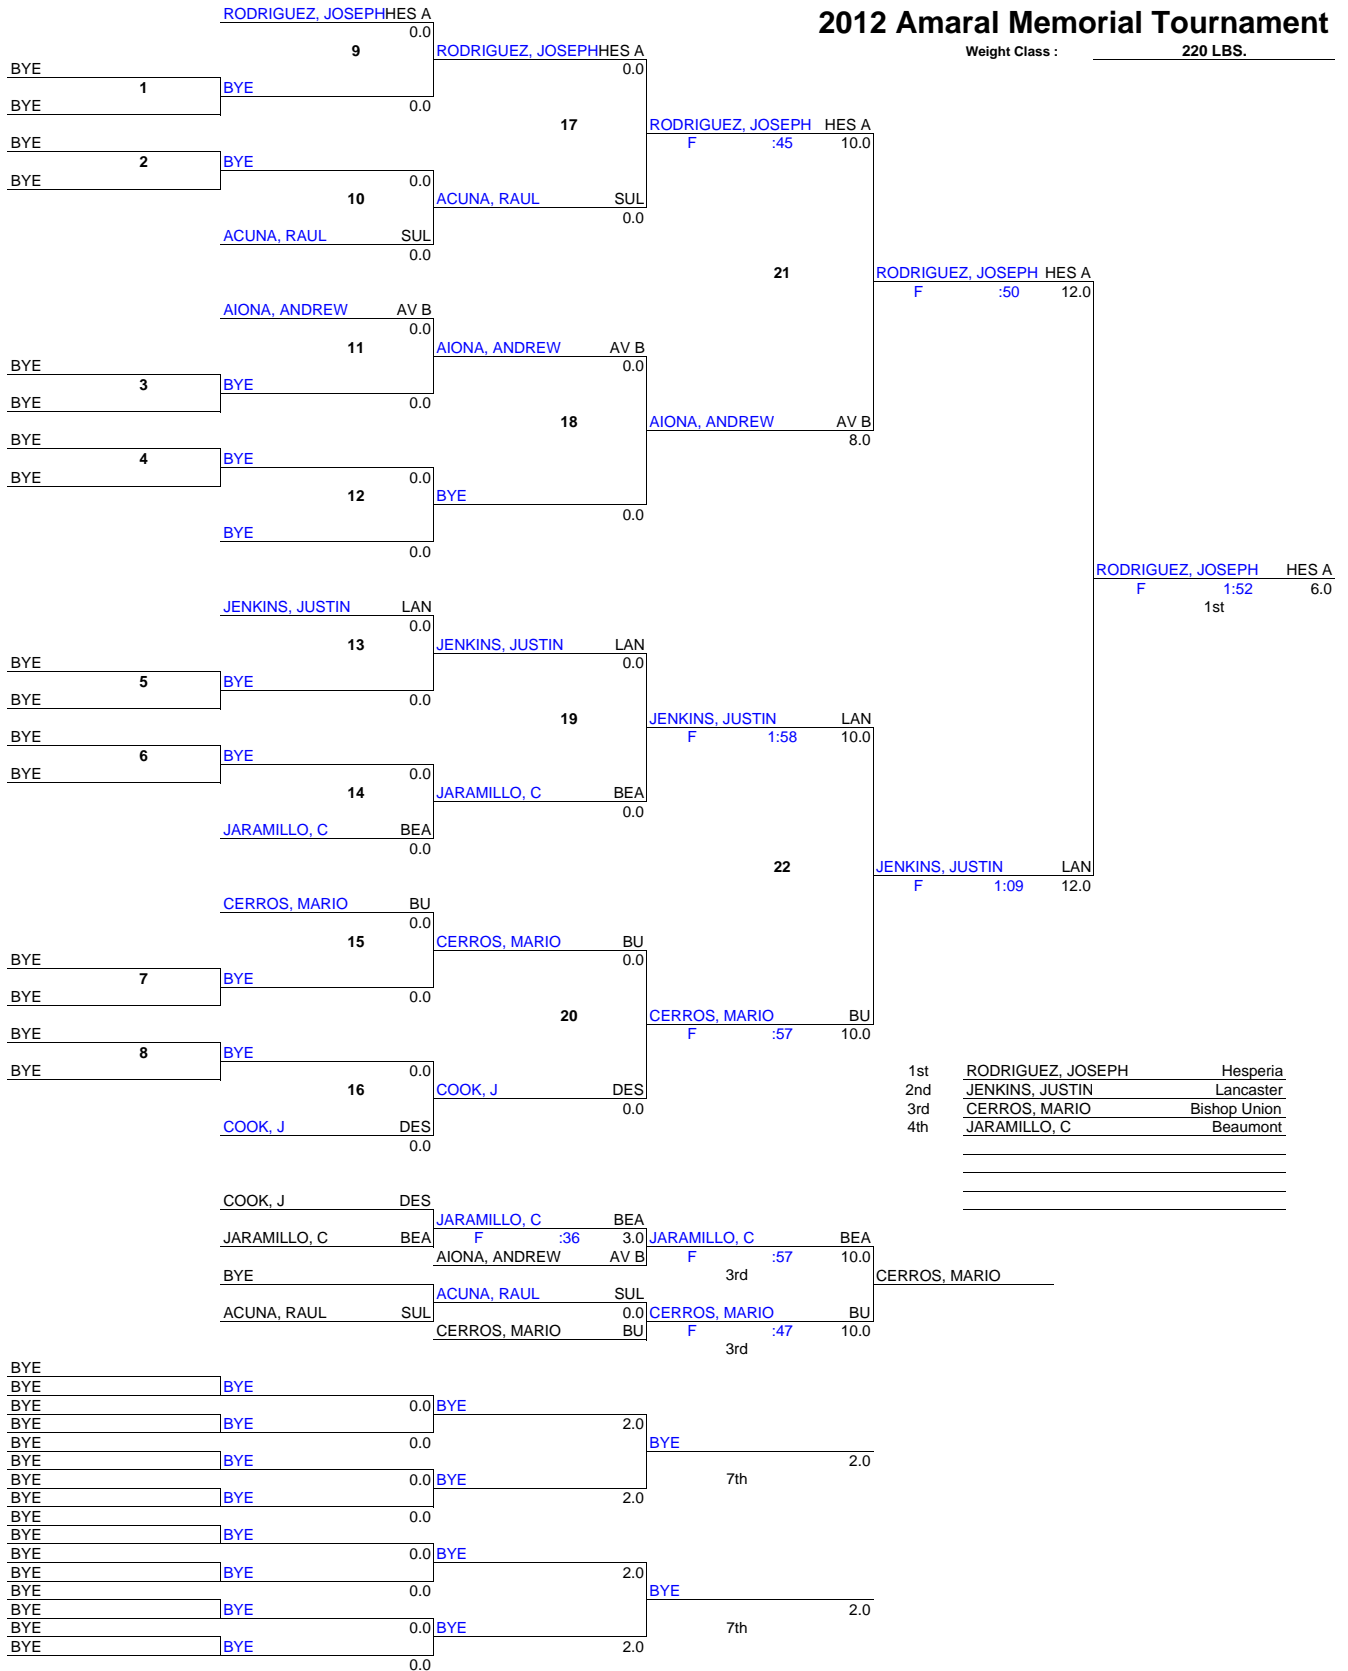

2012 Amaral Memorial Tournament

Weight Class : 220 LBS.