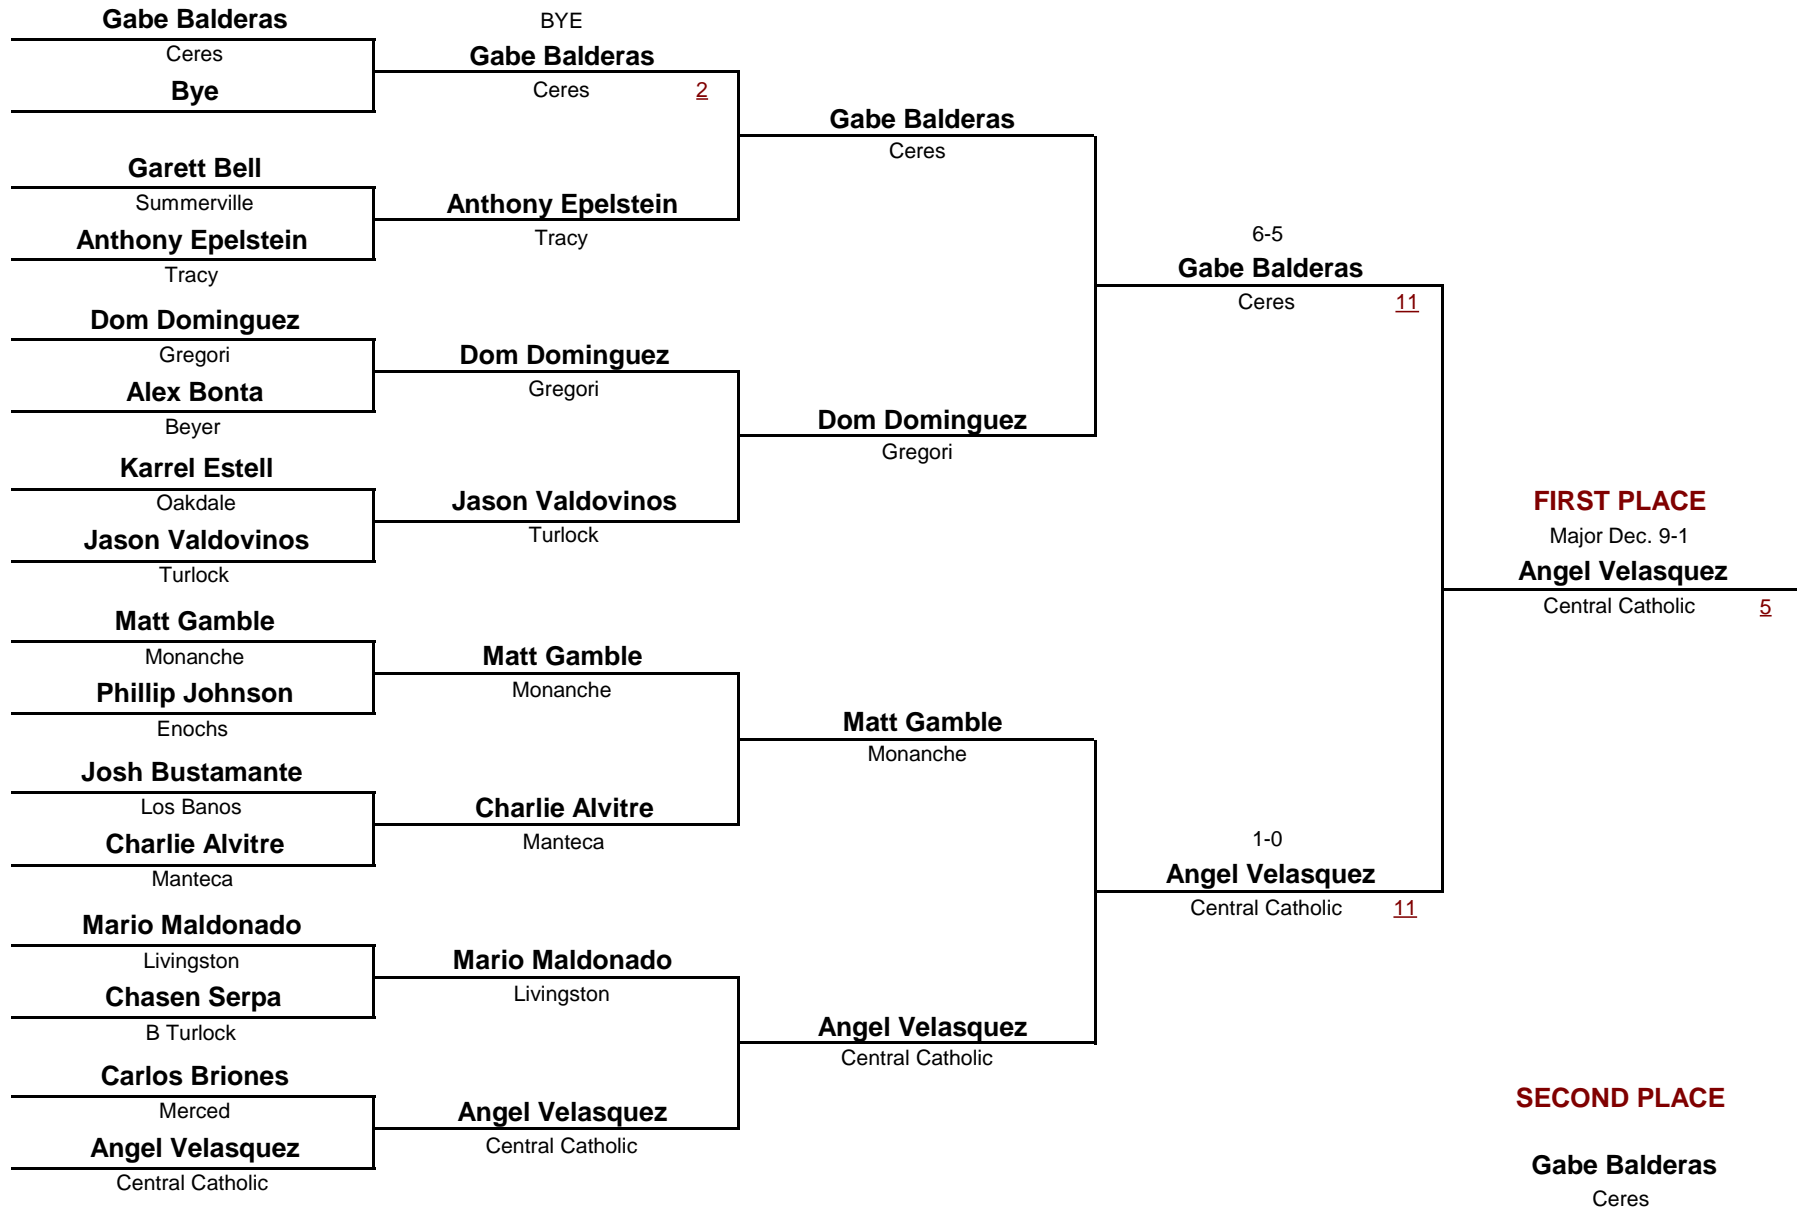

VARSITY

DIVISION

113

WEIGHT

Bulldog Classic

January 7, 2012

Championship Rounds

1