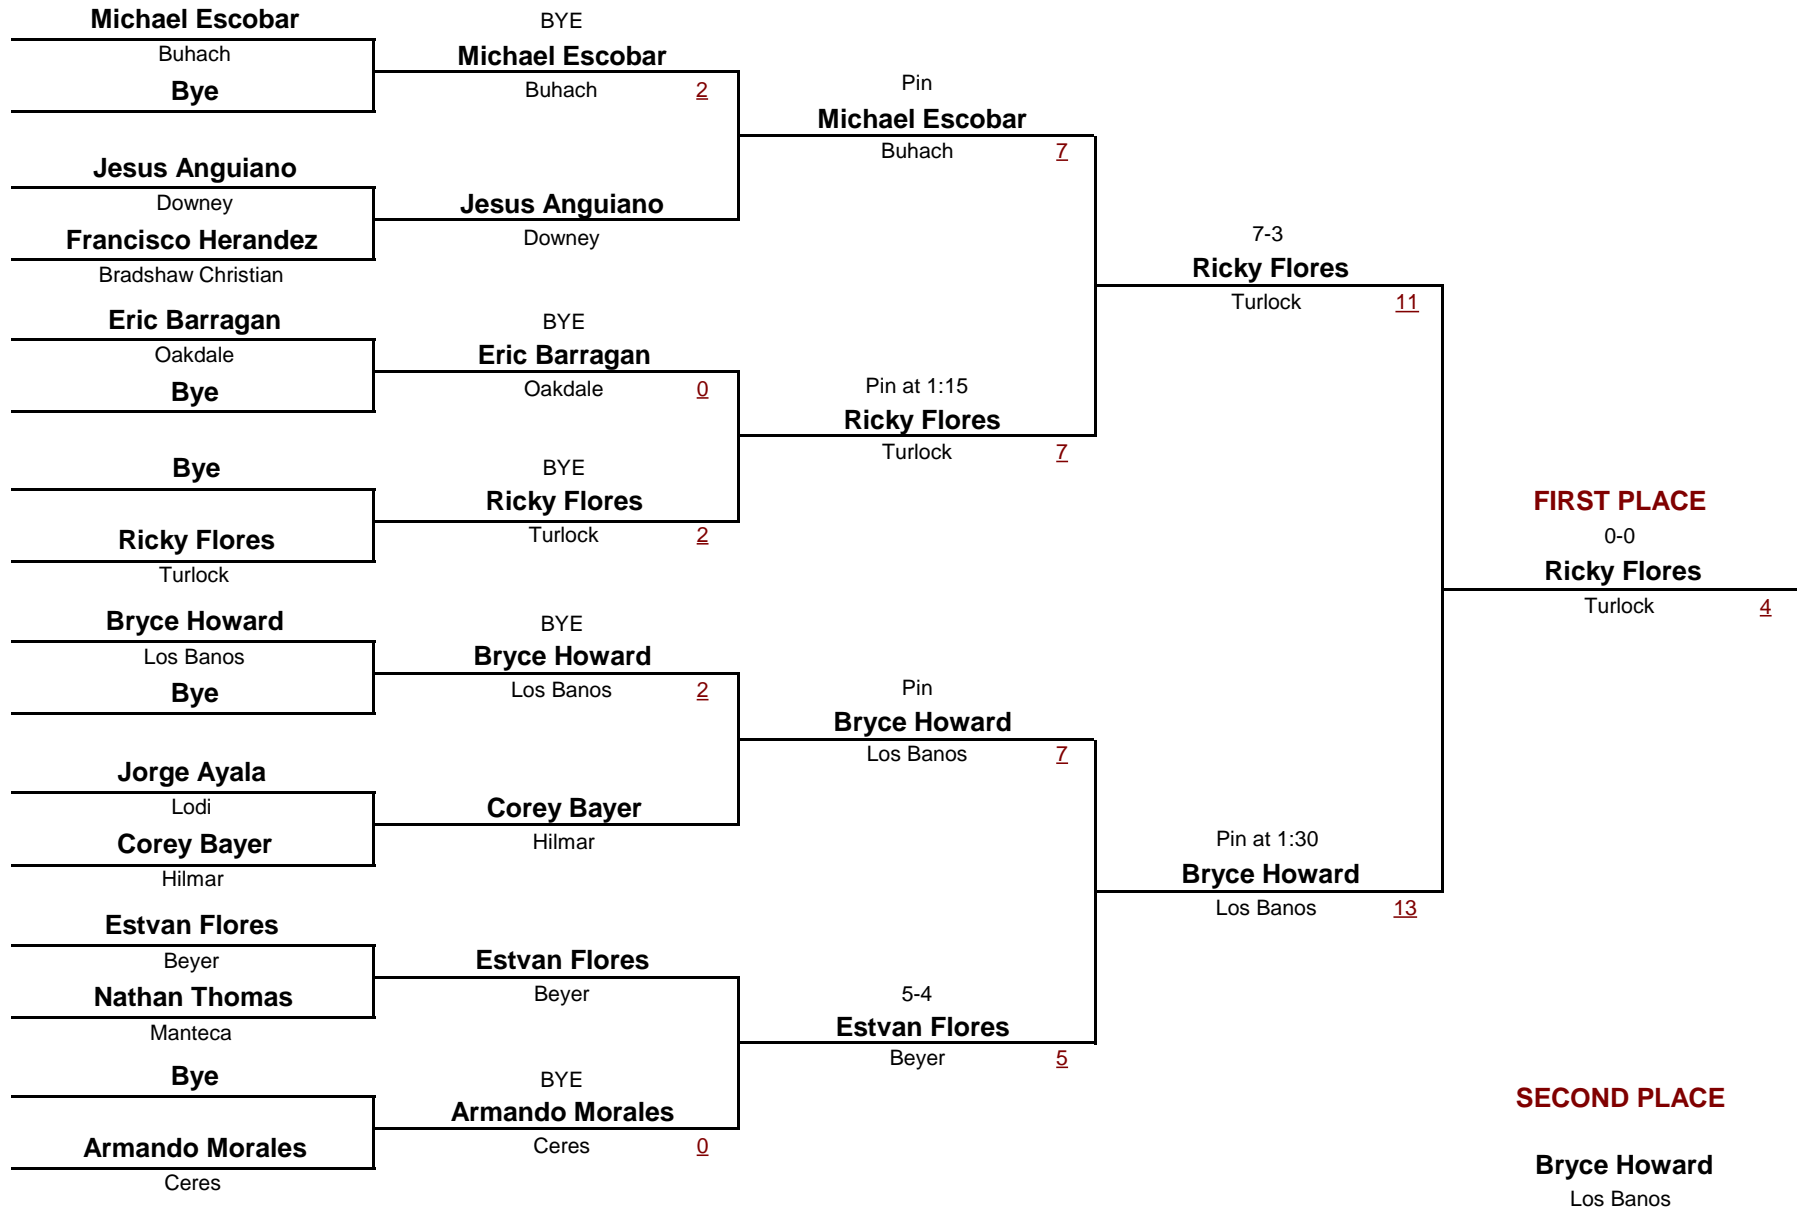

VARSITY

DIVISION

285

WEIGHT

Bulldog Classic

January 7, 2012

Championship Rounds

1