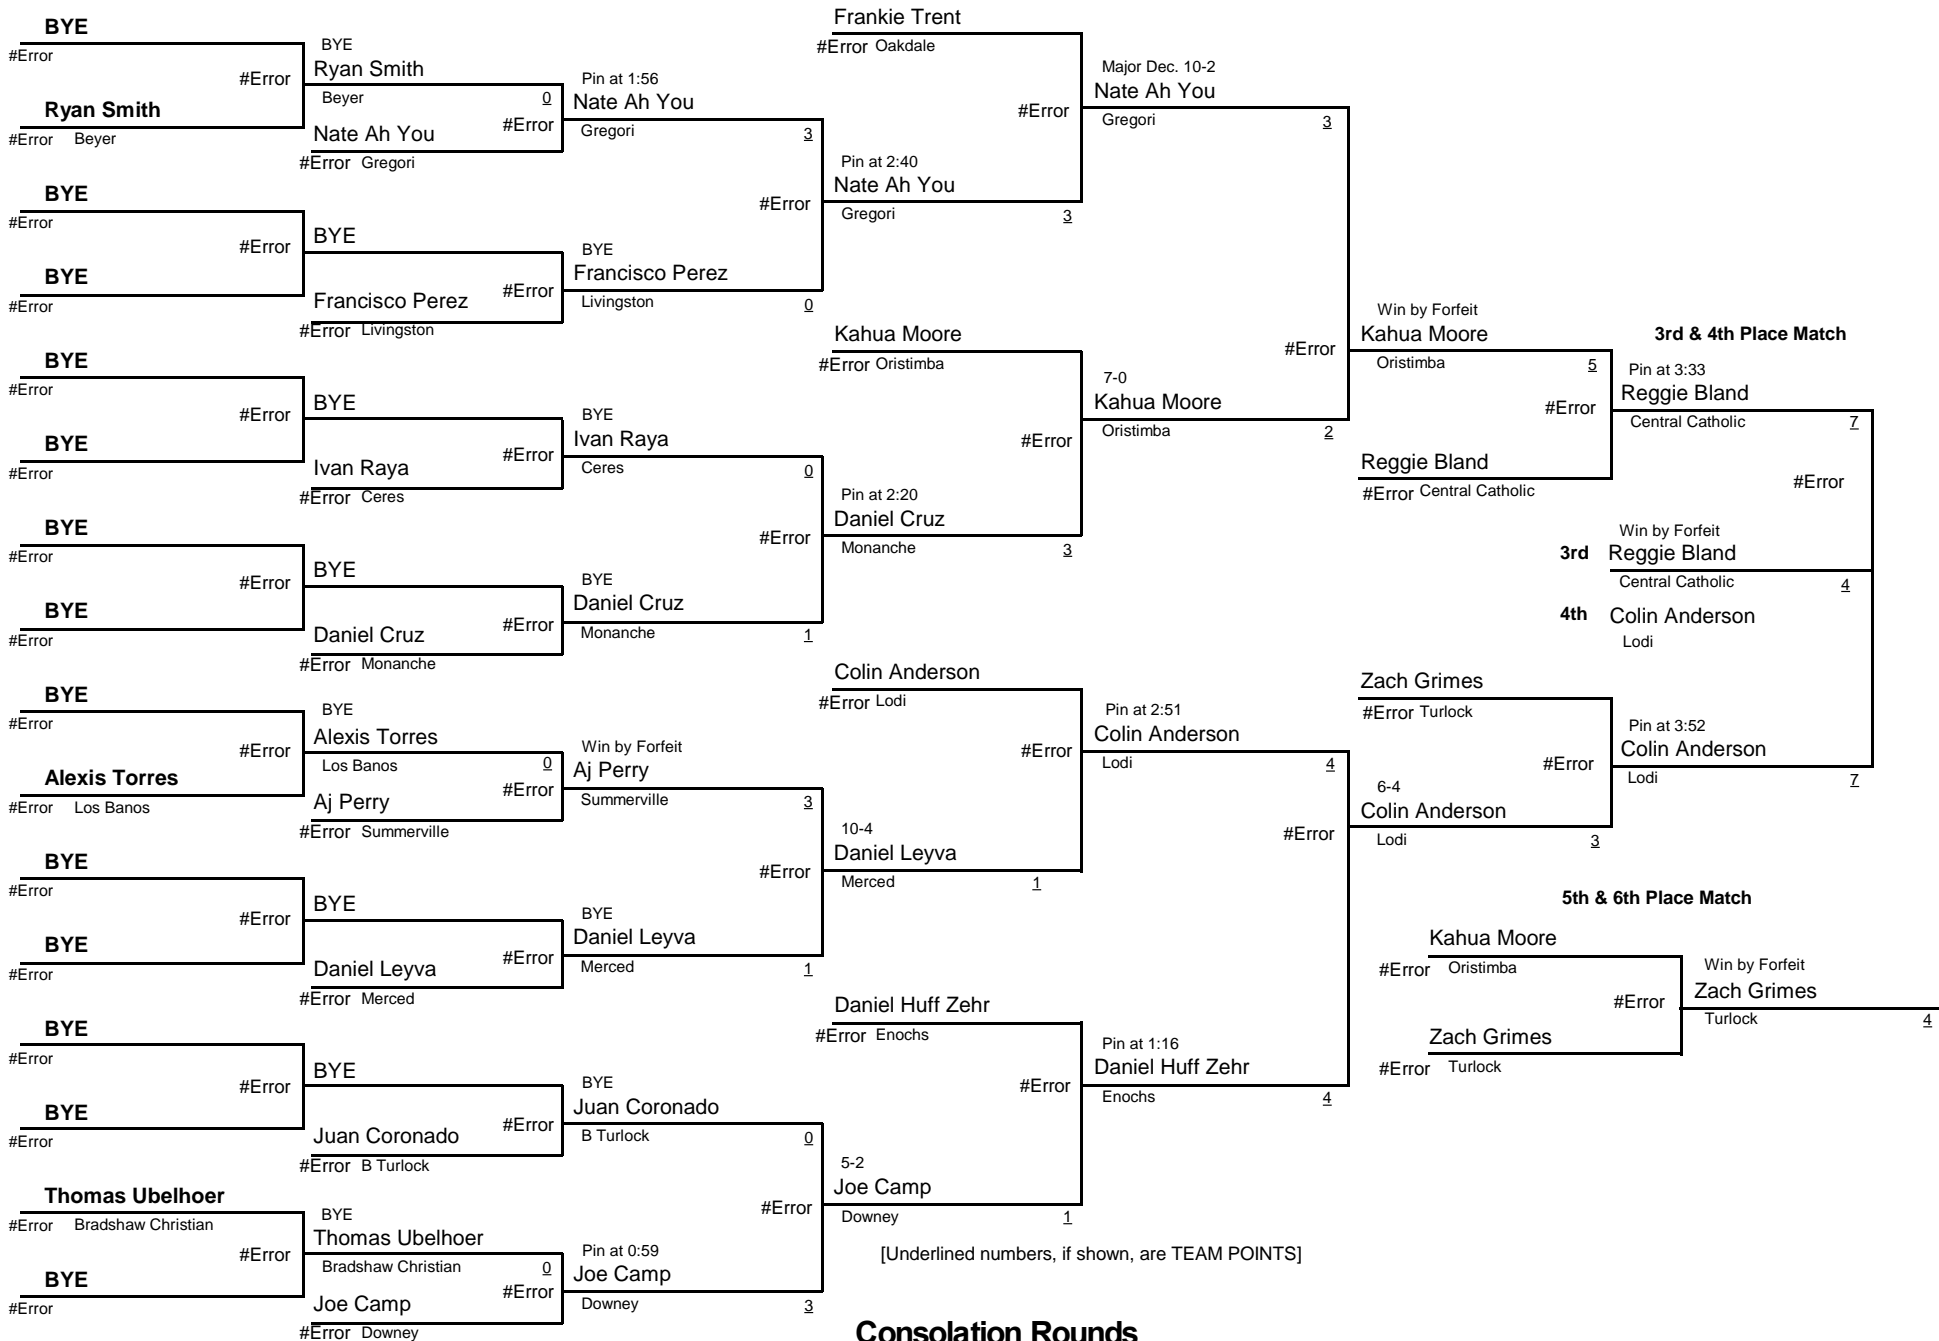

VARSITY

DIVISION

170

WEIGHT

Bulldog Classic

January 7, 2012

Consolation Rounds