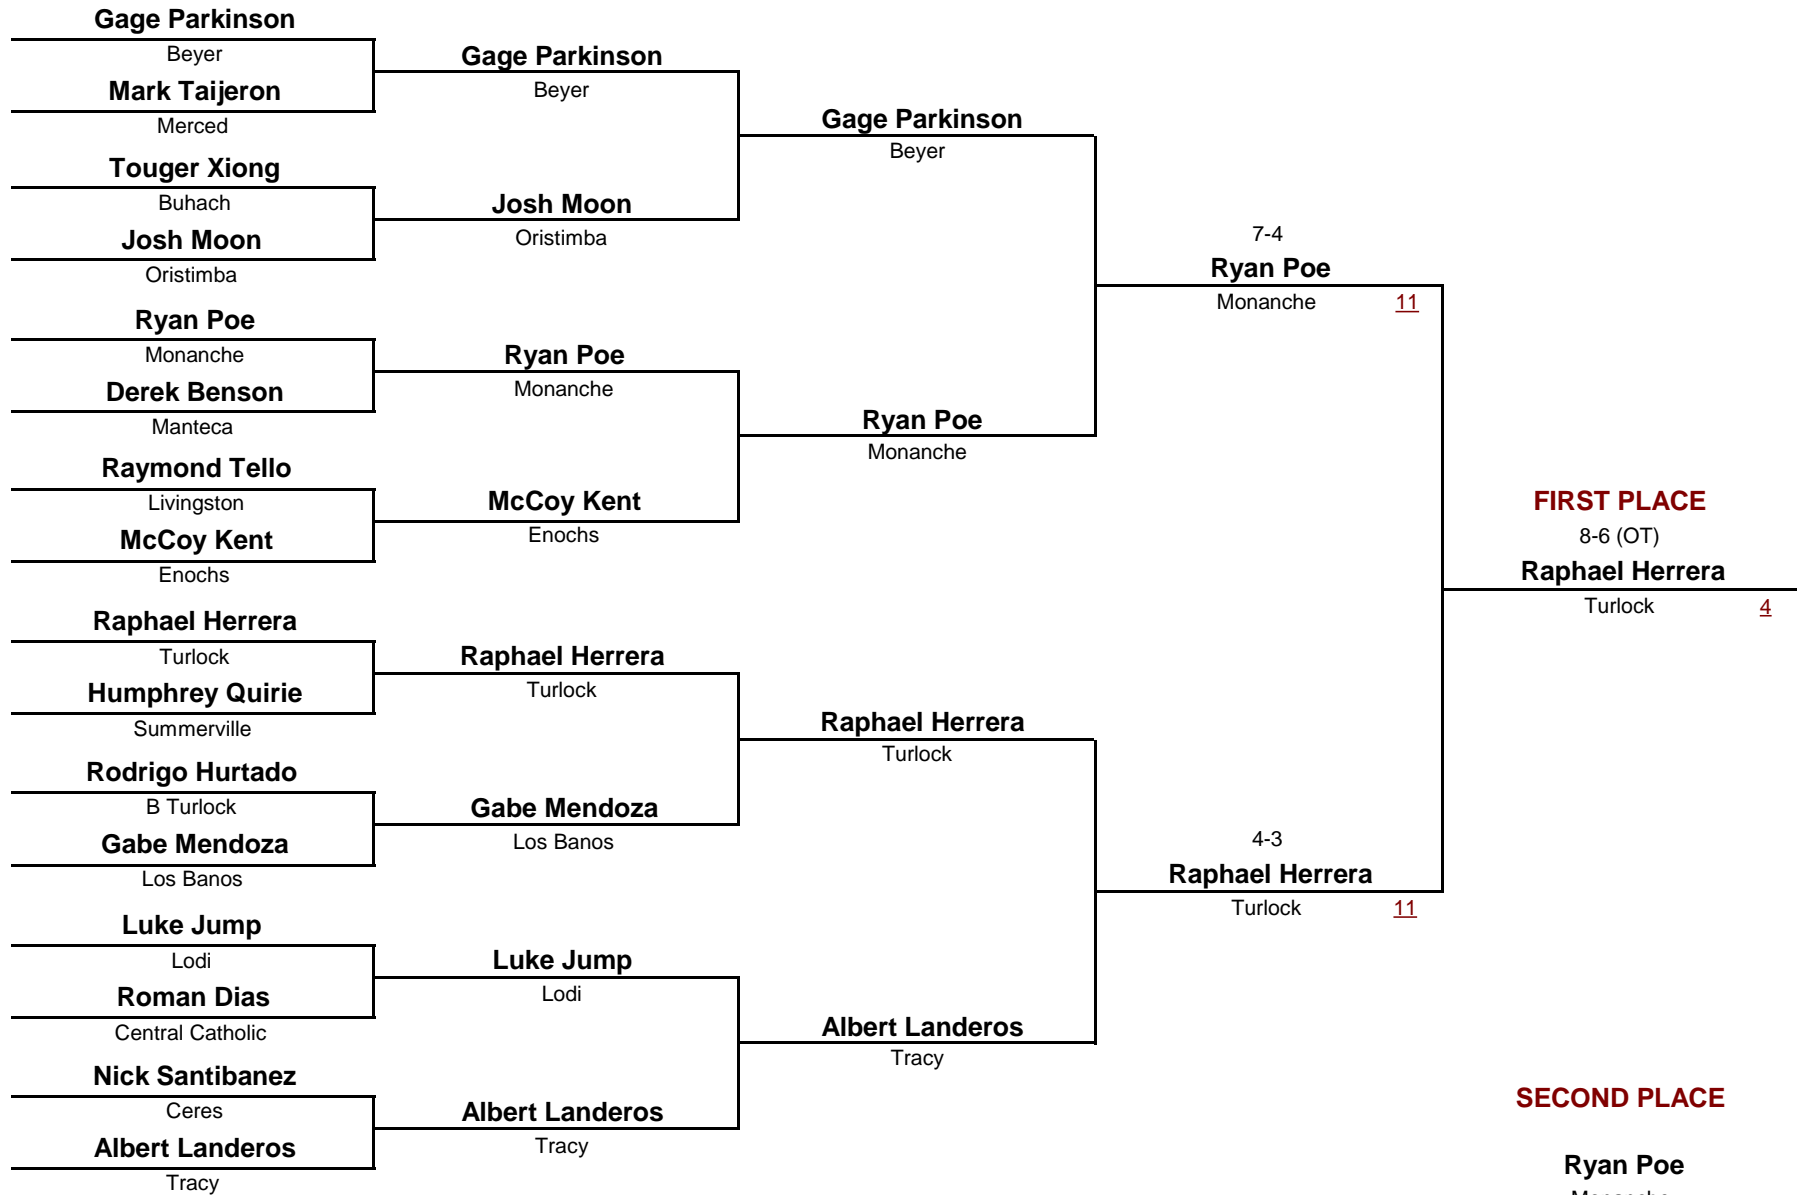

VARSITY

DIVISION

126

WEIGHT

Bulldog Classic

January 7, 2012

Championship Rounds

1