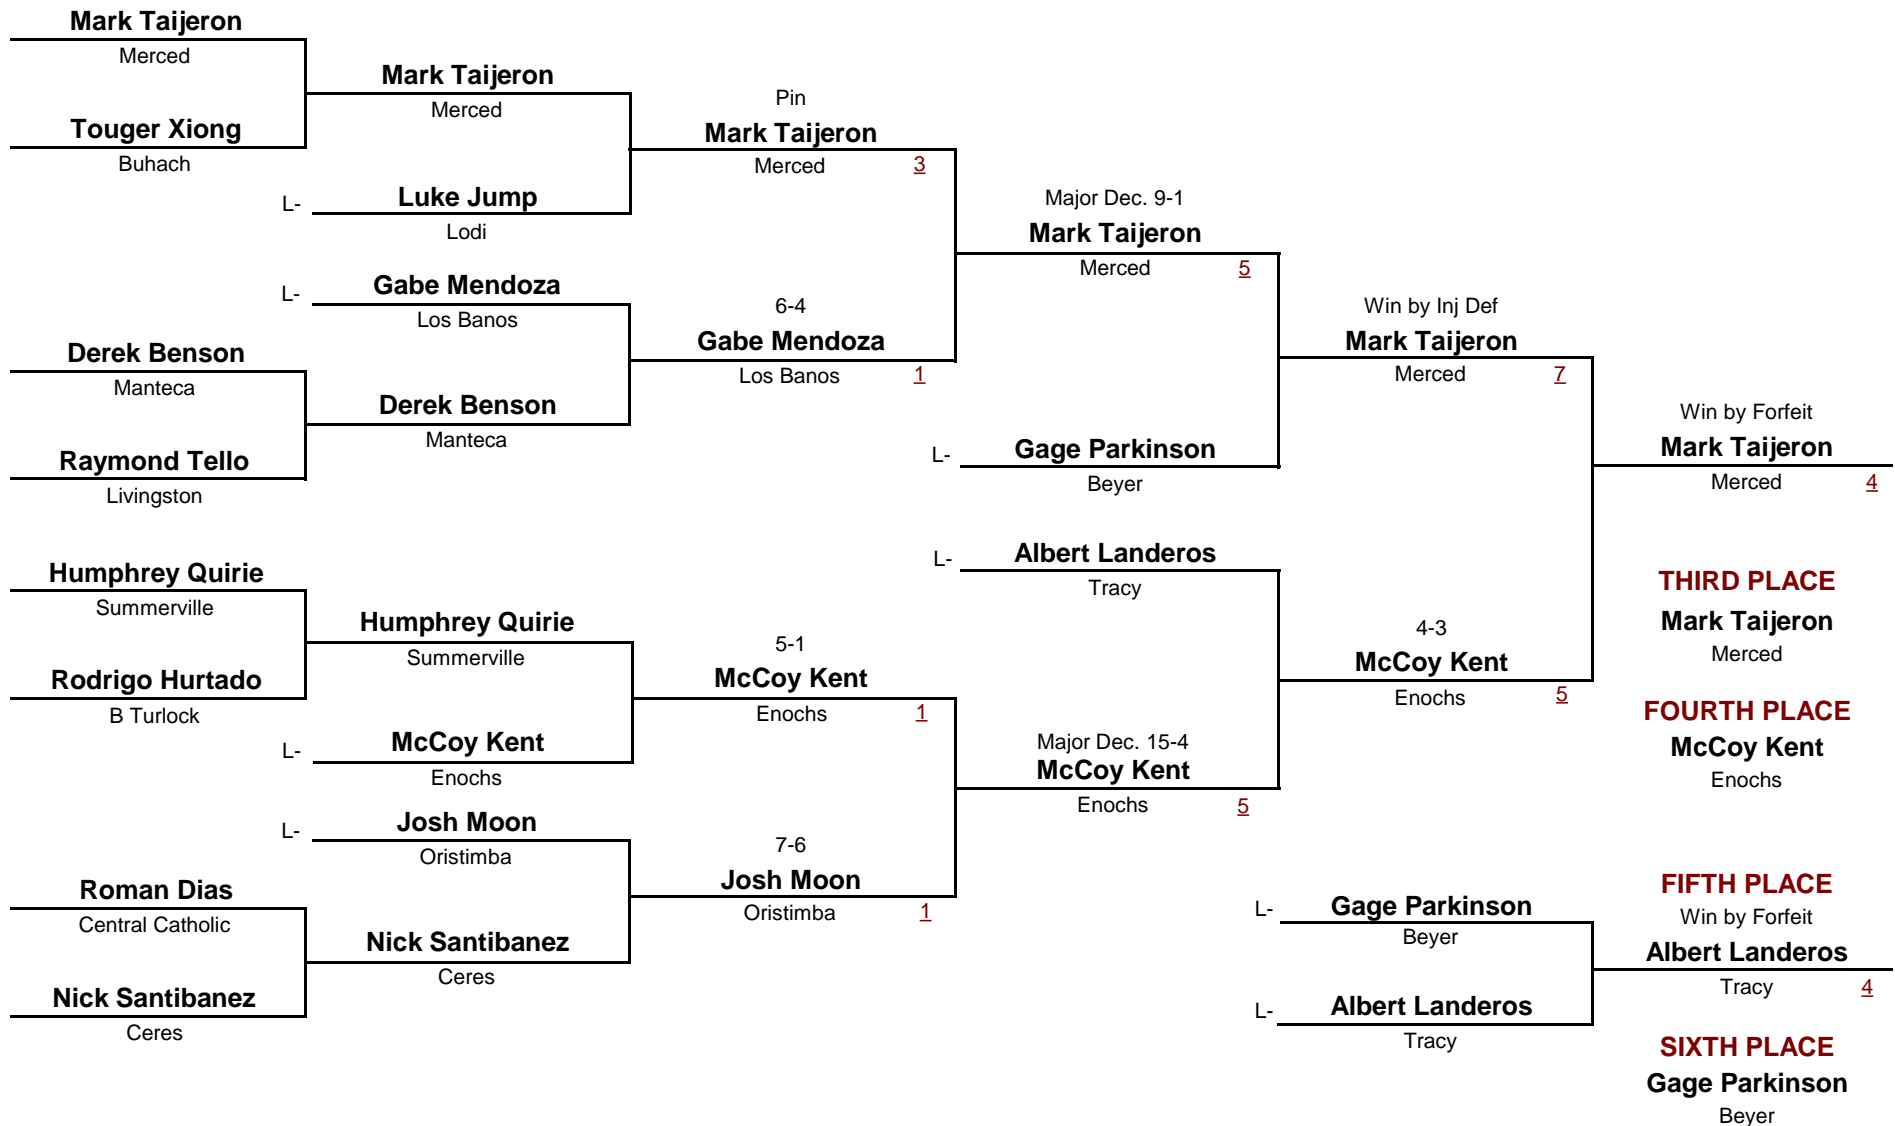

VARSITY

DIVISION

126

WEIGHT

Bulldog Classic

January 7, 2012

Consolation Rounds