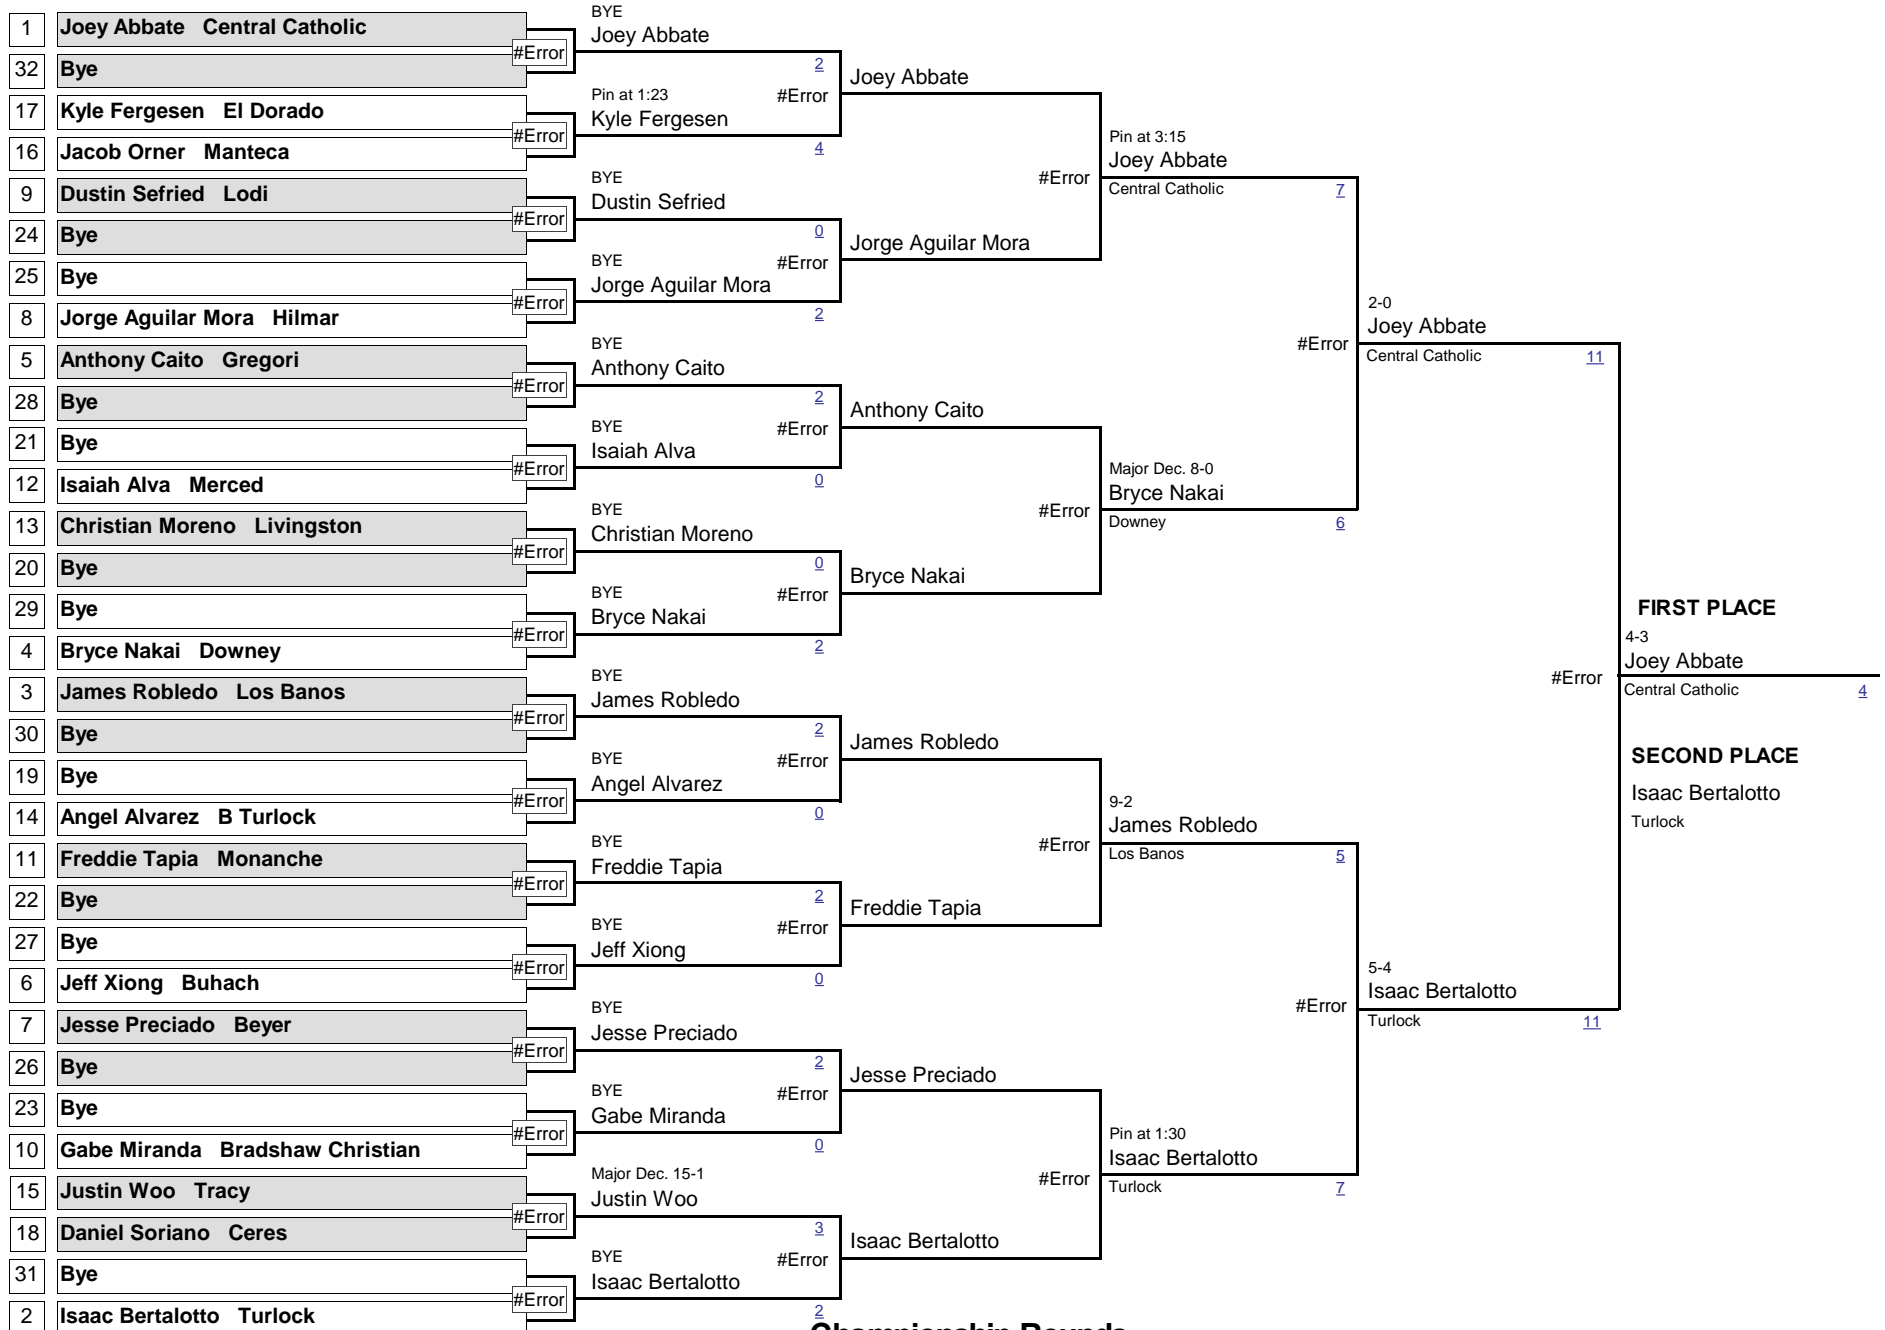

VARSITY

138

Bulldog Classic

January 7, 2012

DIVISION

WEIGHT