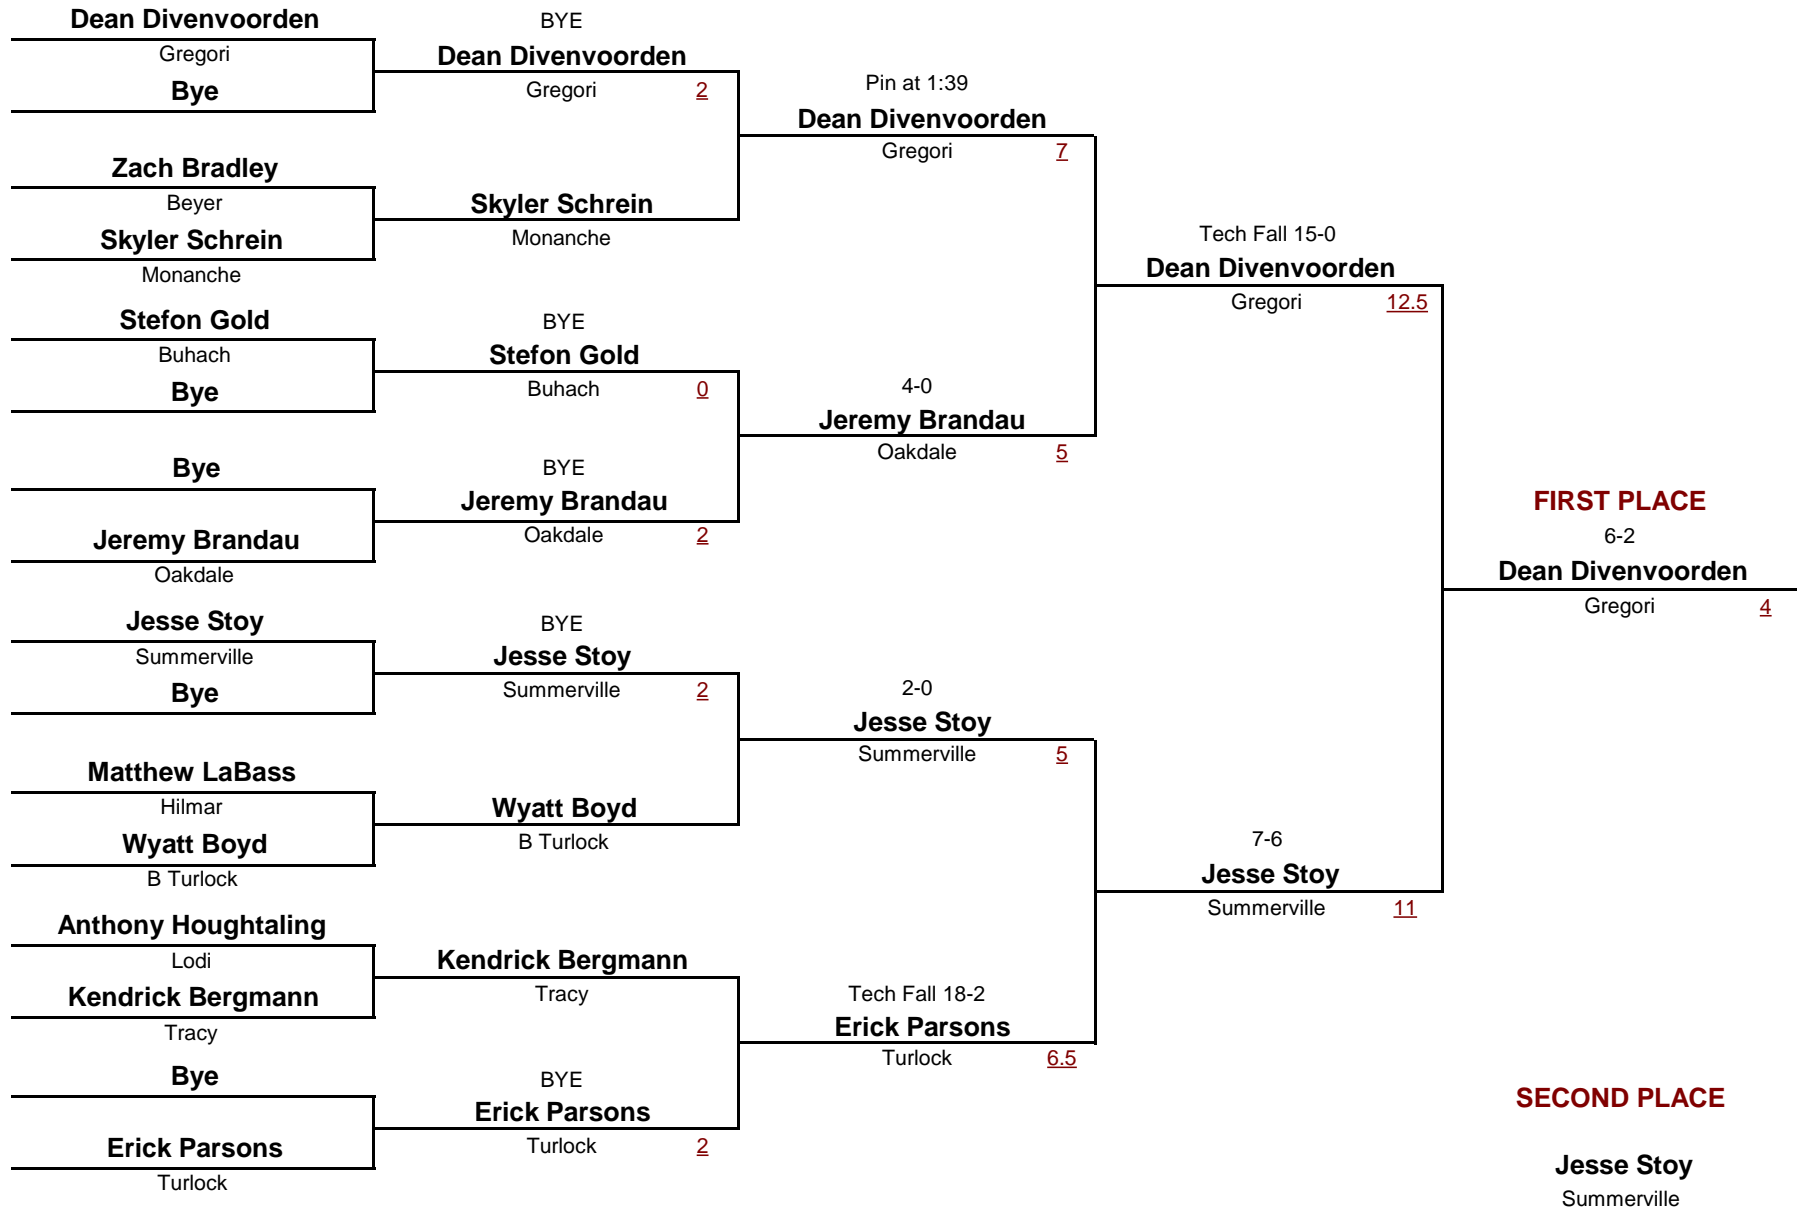

VARSITY

DIVISION

182

WEIGHT

Bulldog Classic

January 7, 2012

Championship Rounds

1