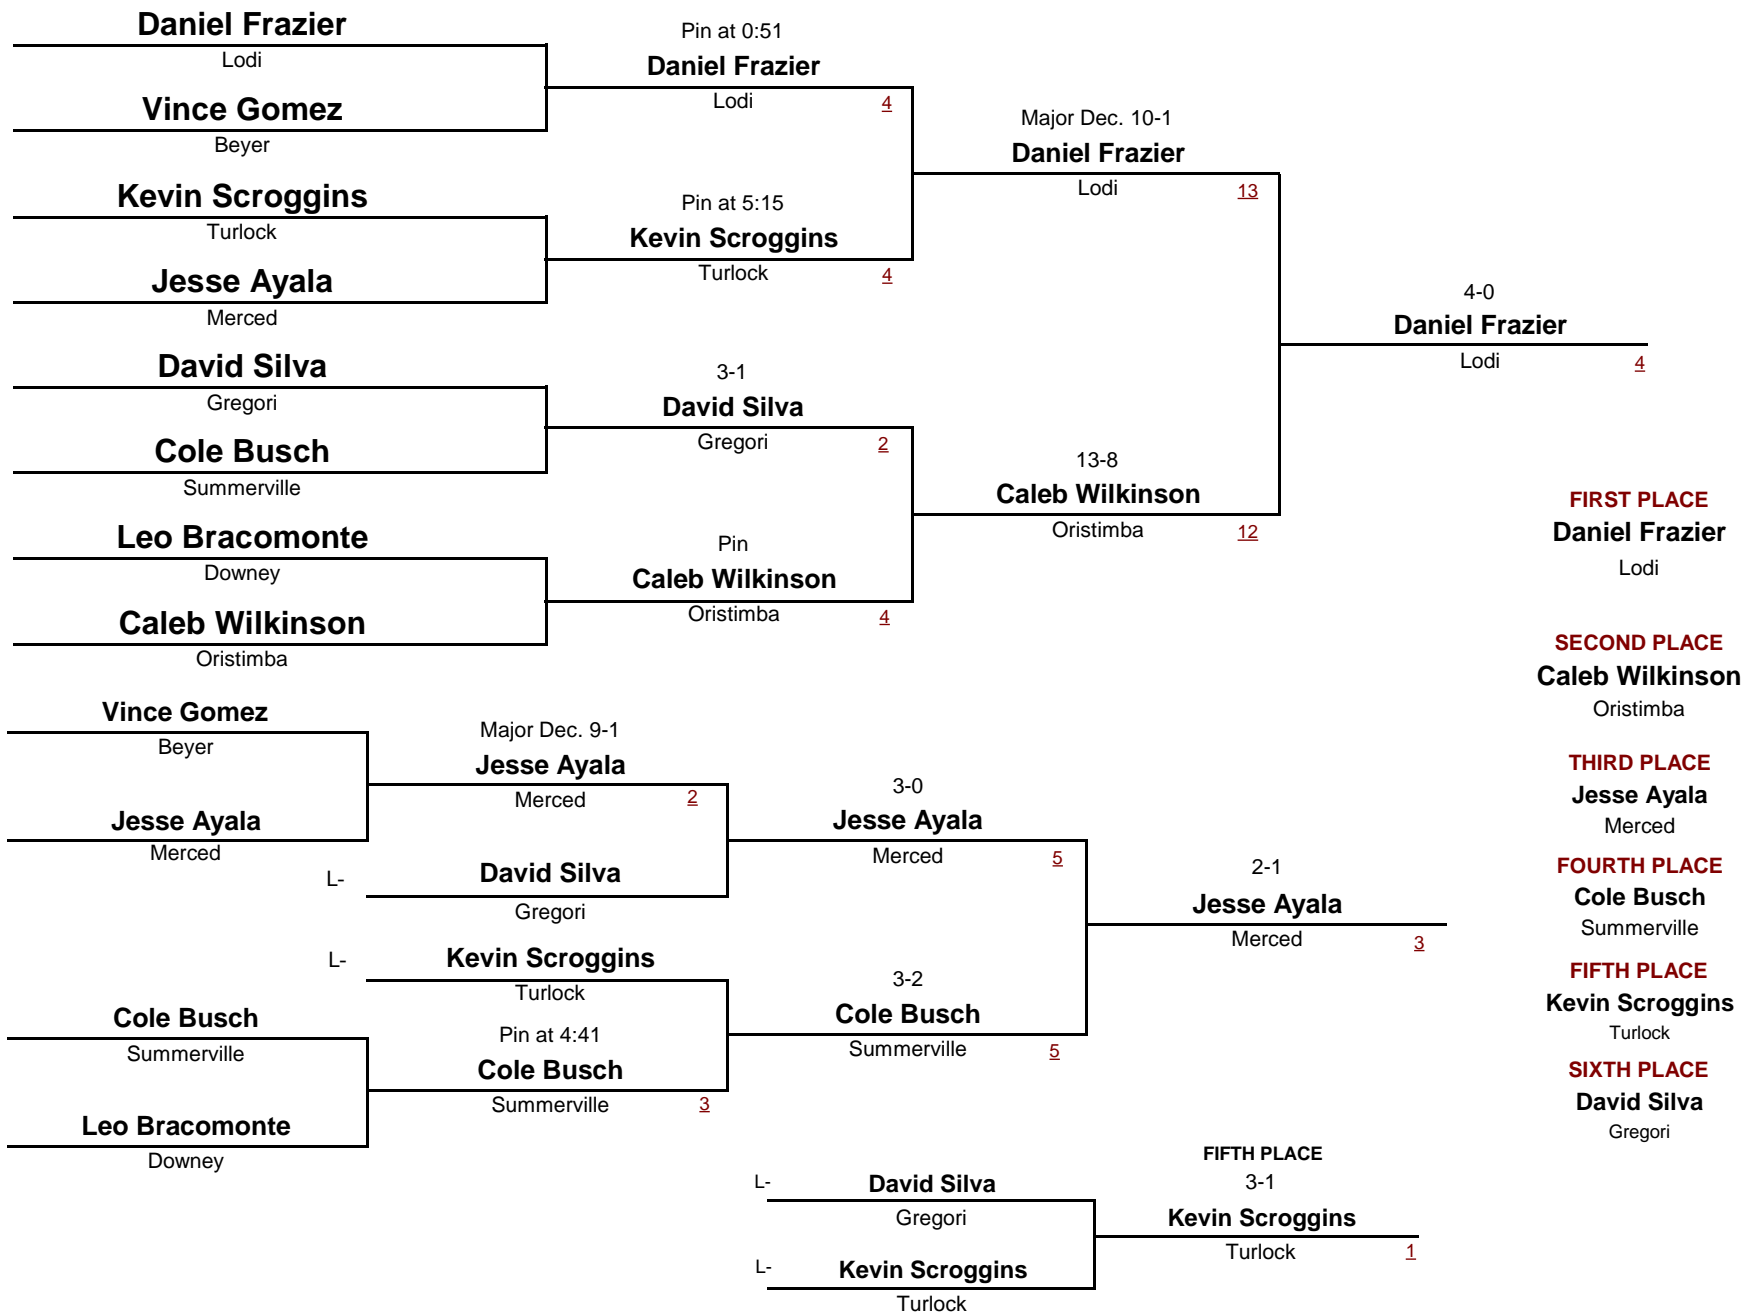

VARSITY

DIVISION

195

WEIGHT

Bulldog Classic

January 7, 2012