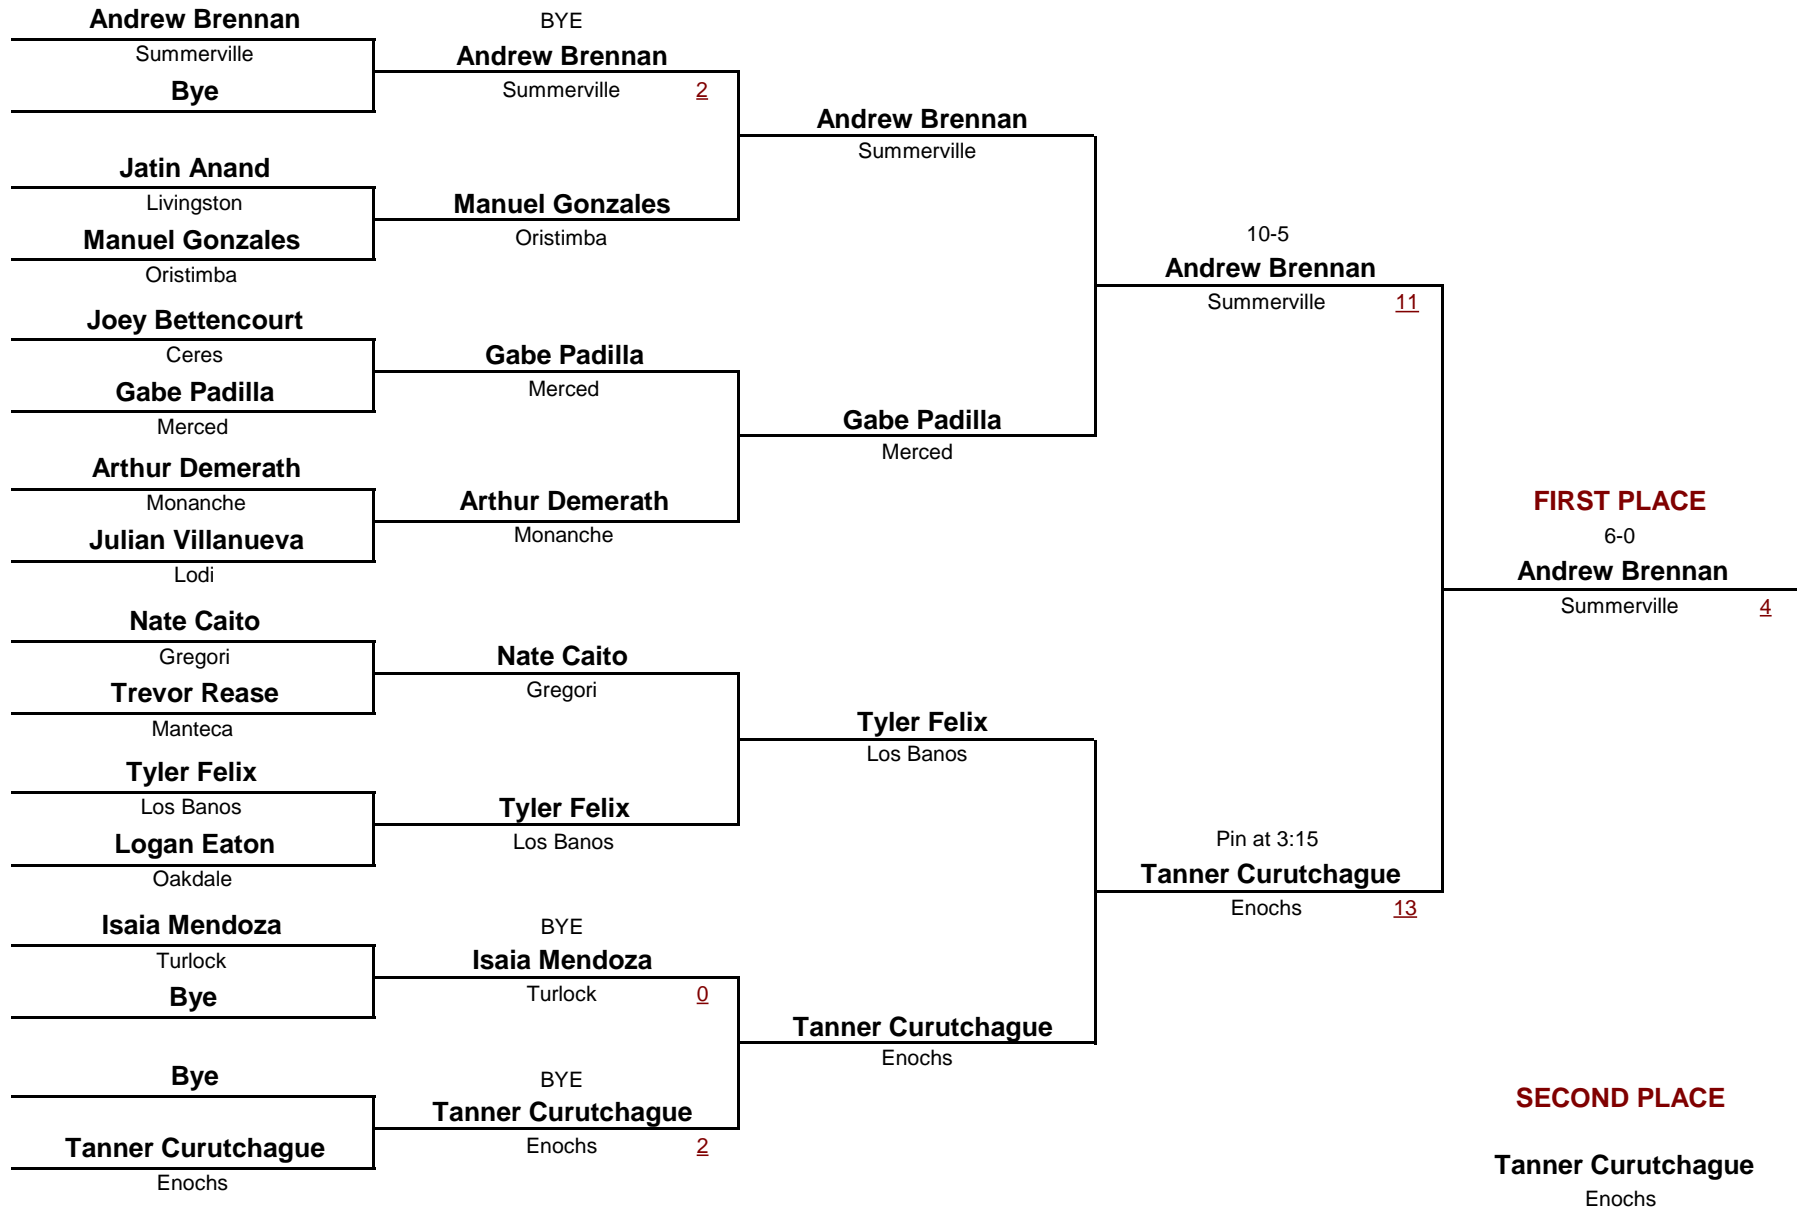

**VARSITY**

DIVISION

**113**

WEIGHT