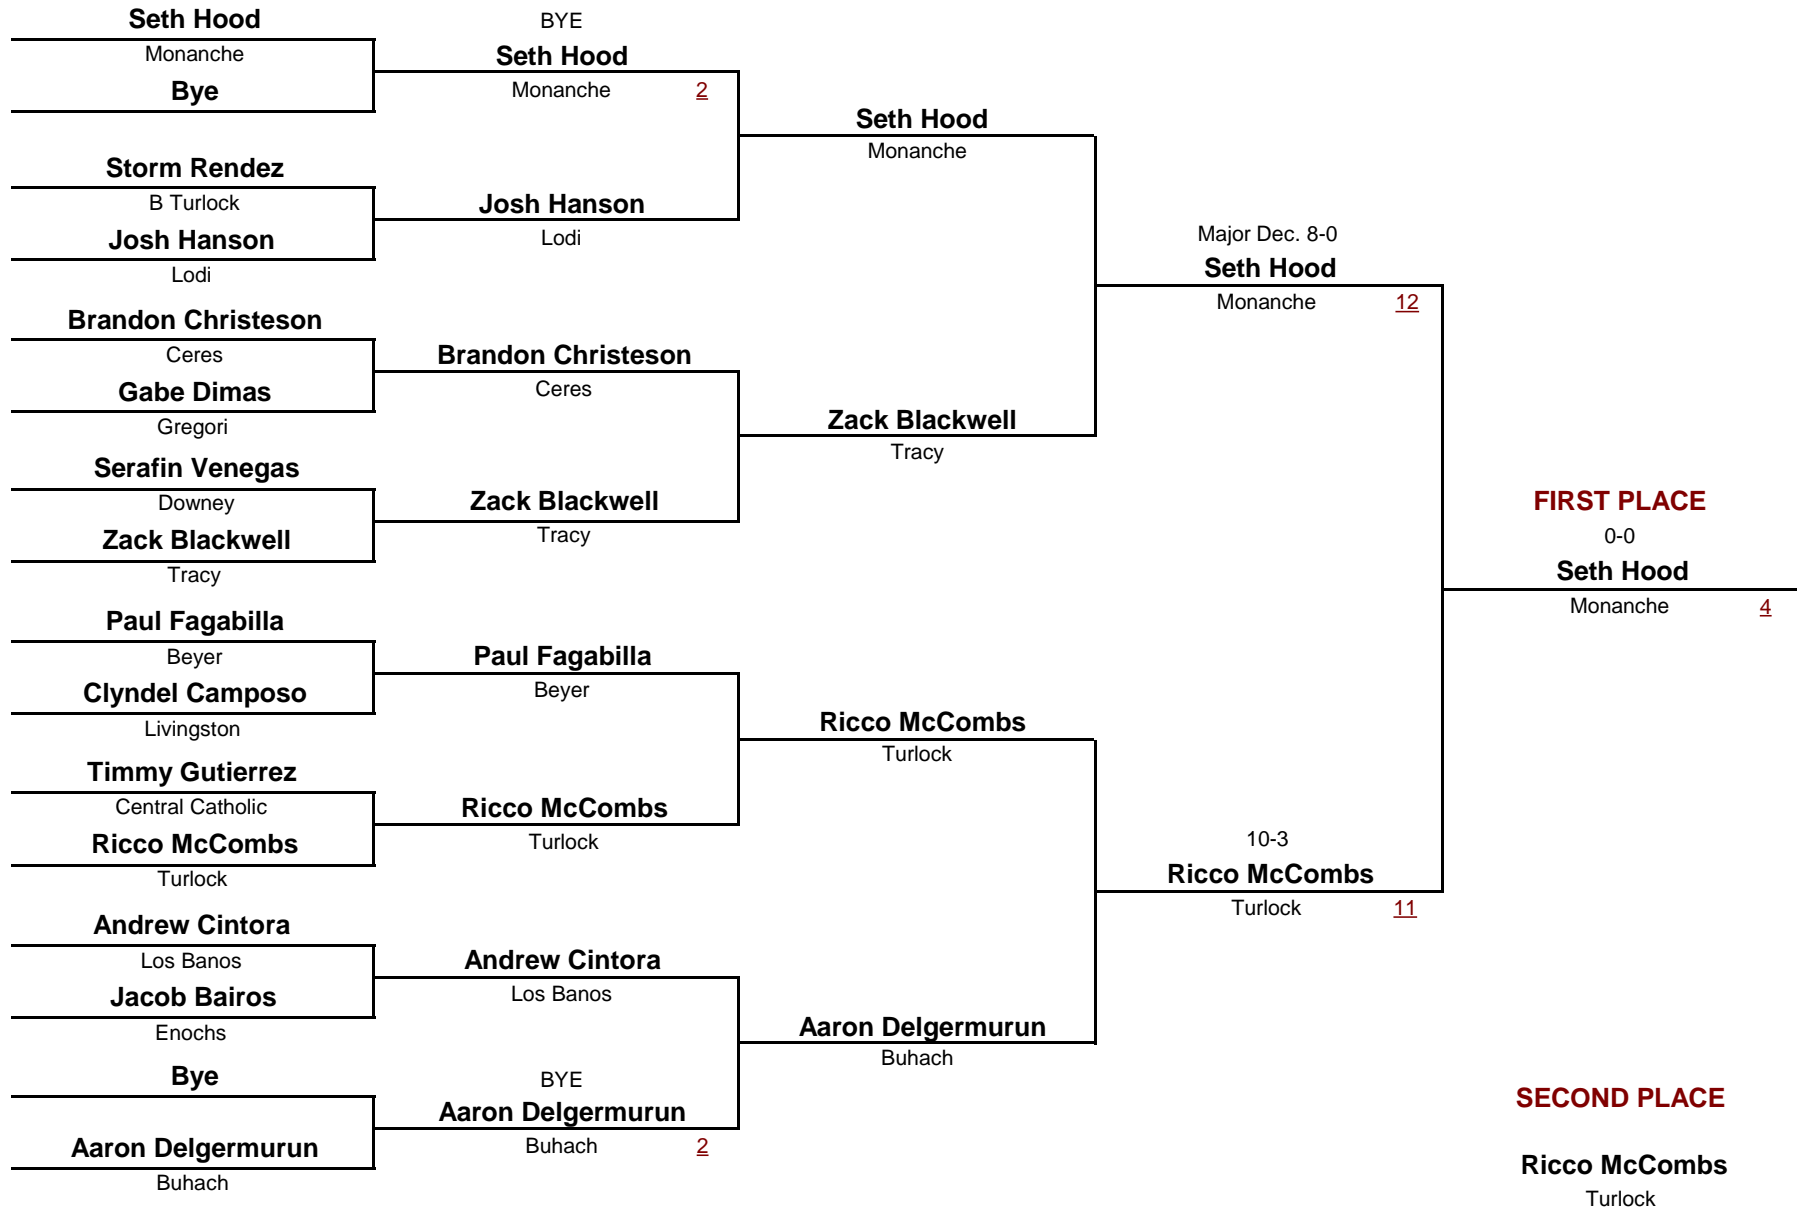

VARSITY

DIVISION

120

WEIGHT

Bulldog Classic

January 7, 2012

Championship Rounds

1