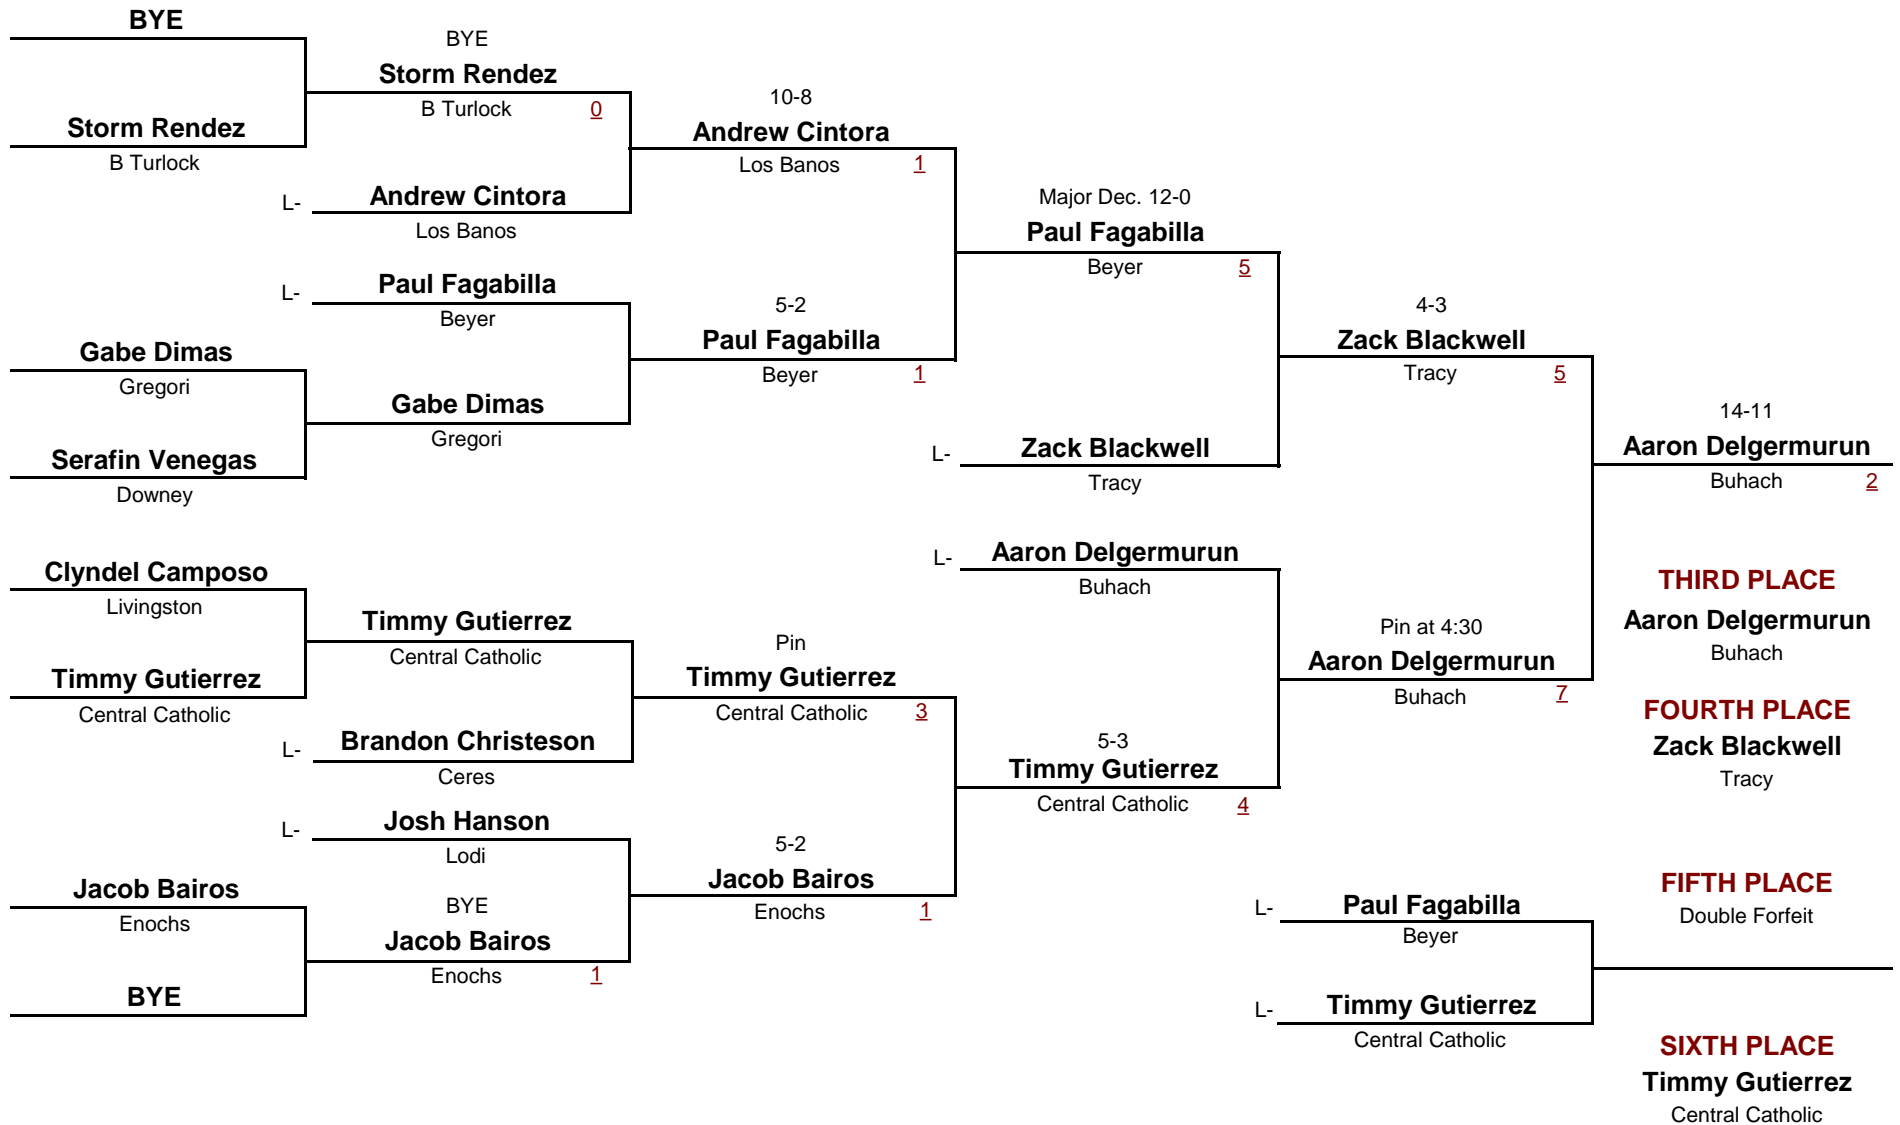

VARSITY

DIVISION

120

WEIGHT

Bulldog Classic

January 7, 2012

Consolation Rounds