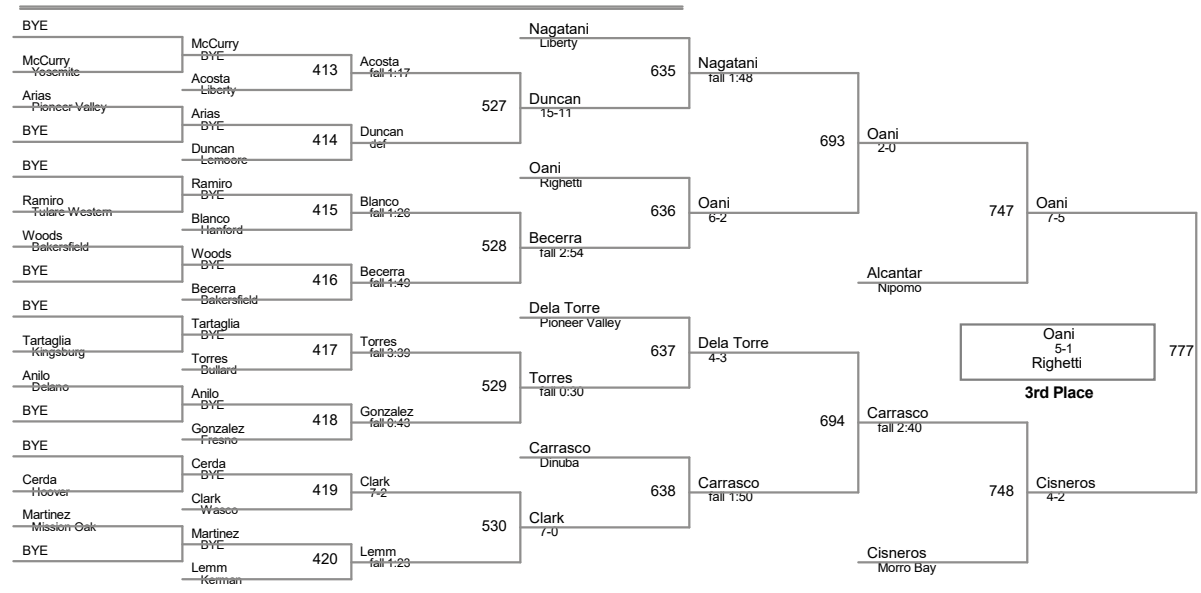

106 Lbs

113 Lbs

120 Lbs

Cerda
6-1
Hoover
Champion

Longoria
Kingsburg
2nd Place

126 Lbs

132 Lbs

138 Lbs

145 Lbs

152 Lbs

160 Lbs

170 Lbs

182 Lbs

195 Lbs

220 Lbs

Pulis
fall 1:31
Hanford
Champion

Morales
Lemoore
2nd Place

285 Lbs