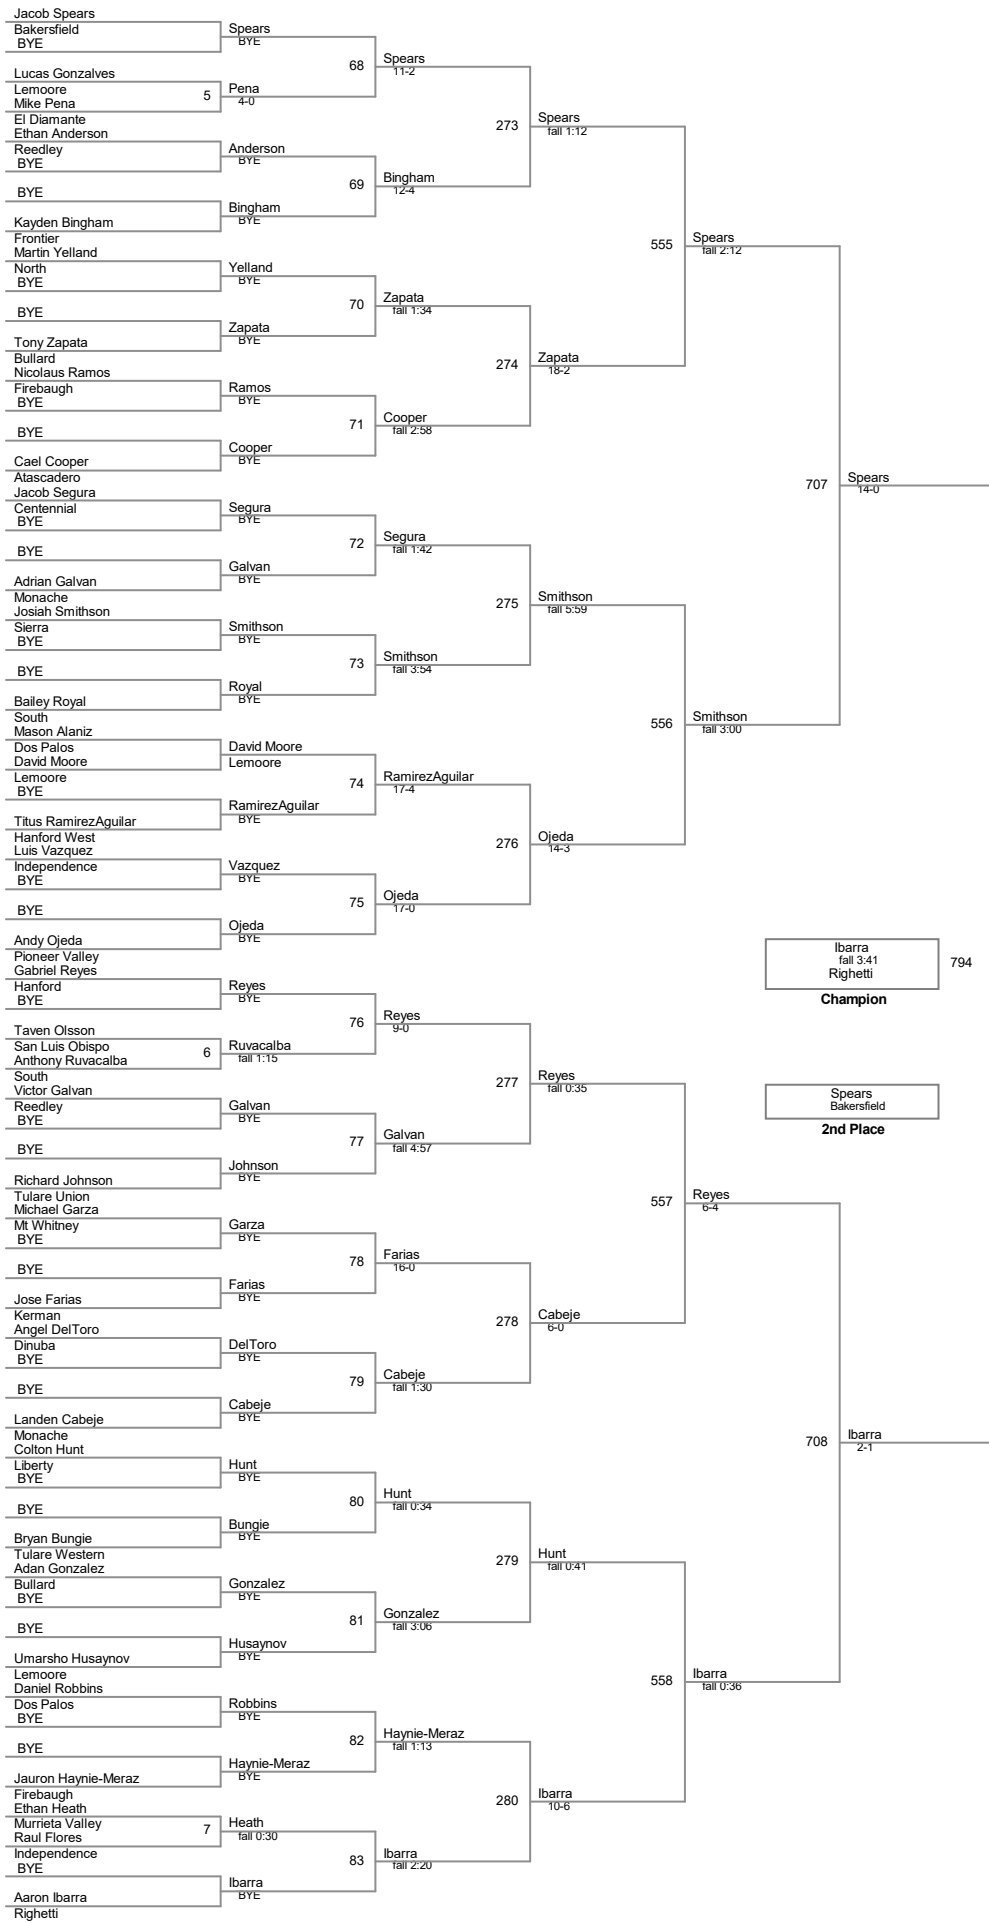

106 Lbs

113 Lbs

120 Lbs

Cerda
6-1
Hoover
Champion

Longoria
Kingsburg
2nd Place

126 Lbs

132 Lbs

138 Lbs

145 Lbs

152 Lbs

160 Lbs

170 Lbs

182 Lbs

195 Lbs

220 Lbs

Pulis
fall 1:31
Hanford
Champion

Morales
Lemoore
2nd Place

285 Lbs