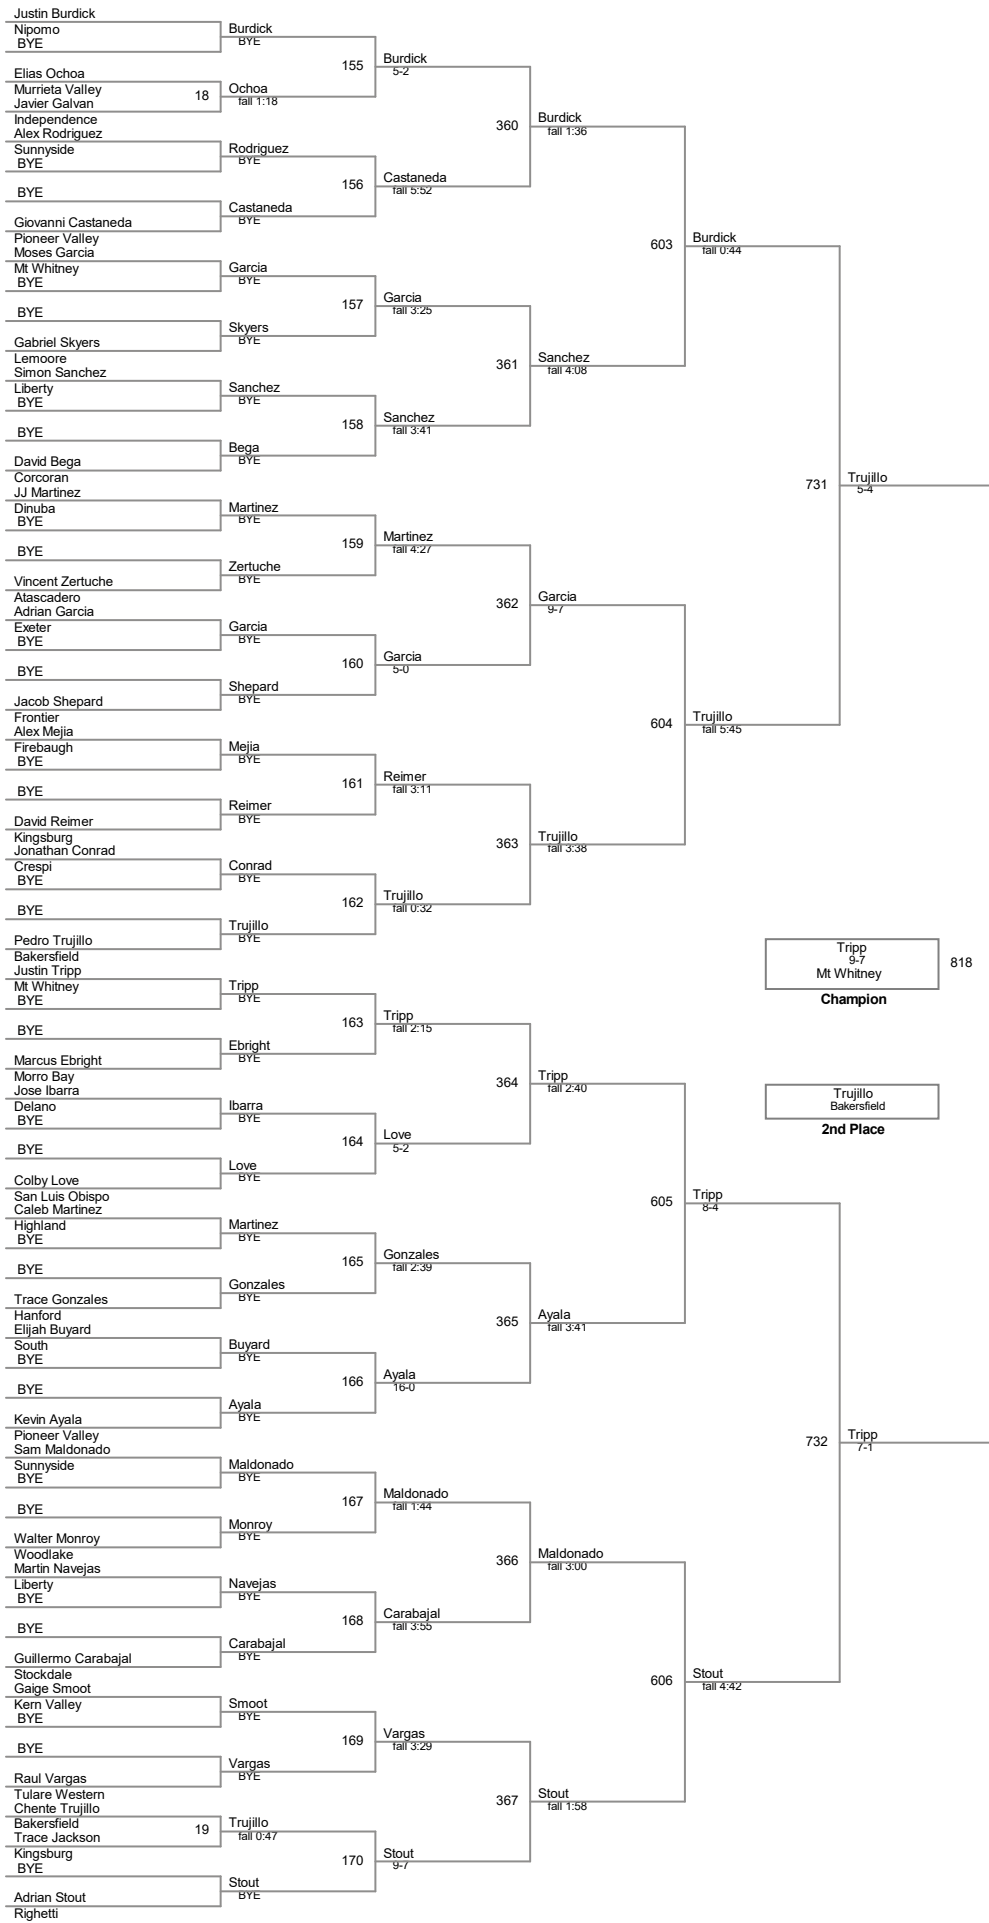

106 Lbs

113 Lbs

120 Lbs

Cerda
6-1
Hoover
Champion

Longoria
Kingsburg
2nd Place

126 Lbs

132 Lbs

138 Lbs

145 Lbs

152 Lbs

160 Lbs

170 Lbs

182 Lbs

195 Lbs

220 Lbs

Pulis
fall 1:31
Hanford
Champion

Morales
Lemoore
2nd Place

285 Lbs