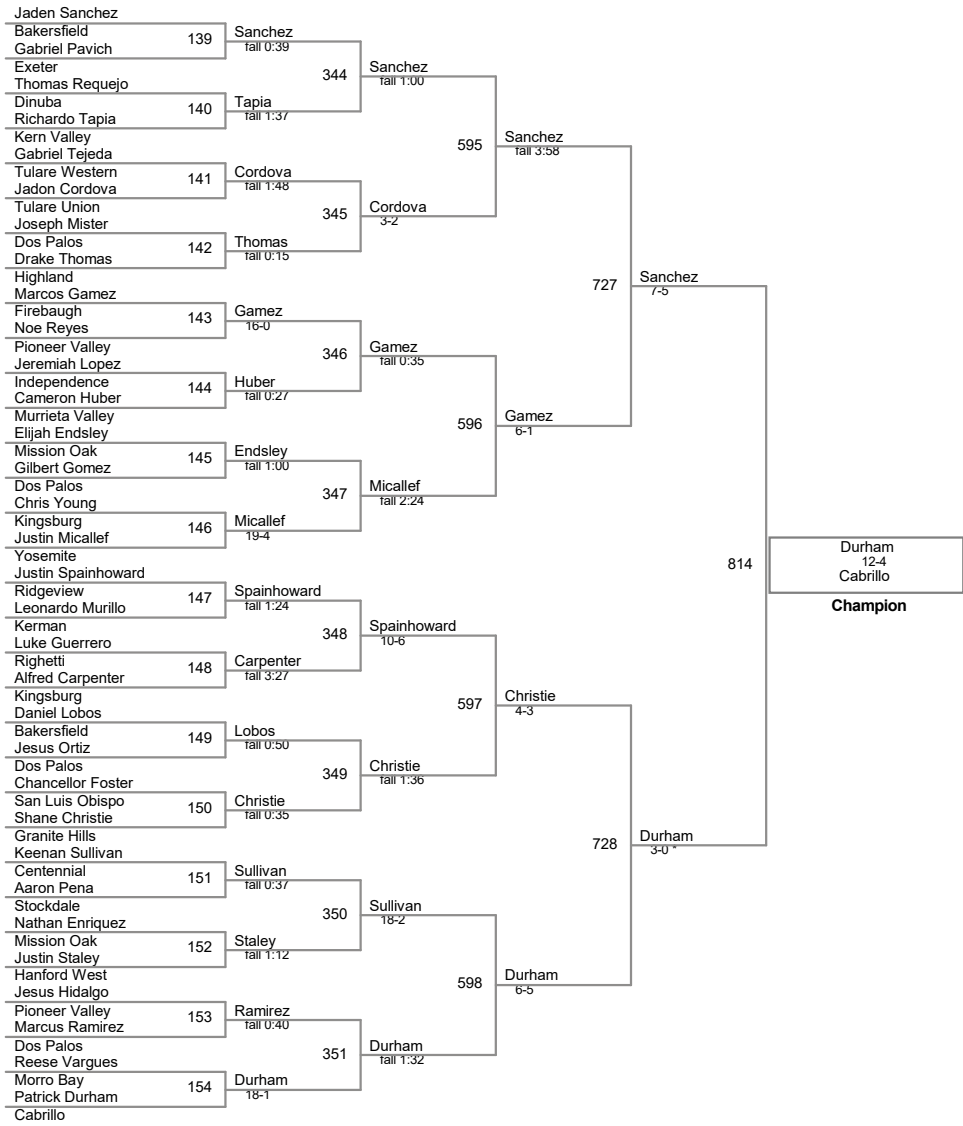

106 Lbs

113 Lbs

120 Lbs

Cerda
6-1
Hoover
Champion

Longoria
Kingsburg
2nd Place

126 Lbs

132 Lbs

138 Lbs

145 Lbs

152 Lbs

160 Lbs

170 Lbs

182 Lbs

195 Lbs

220 Lbs

Pulis
fall 1:31
Hanford
Champion

Morales
Lemoore
2nd Place

285 Lbs