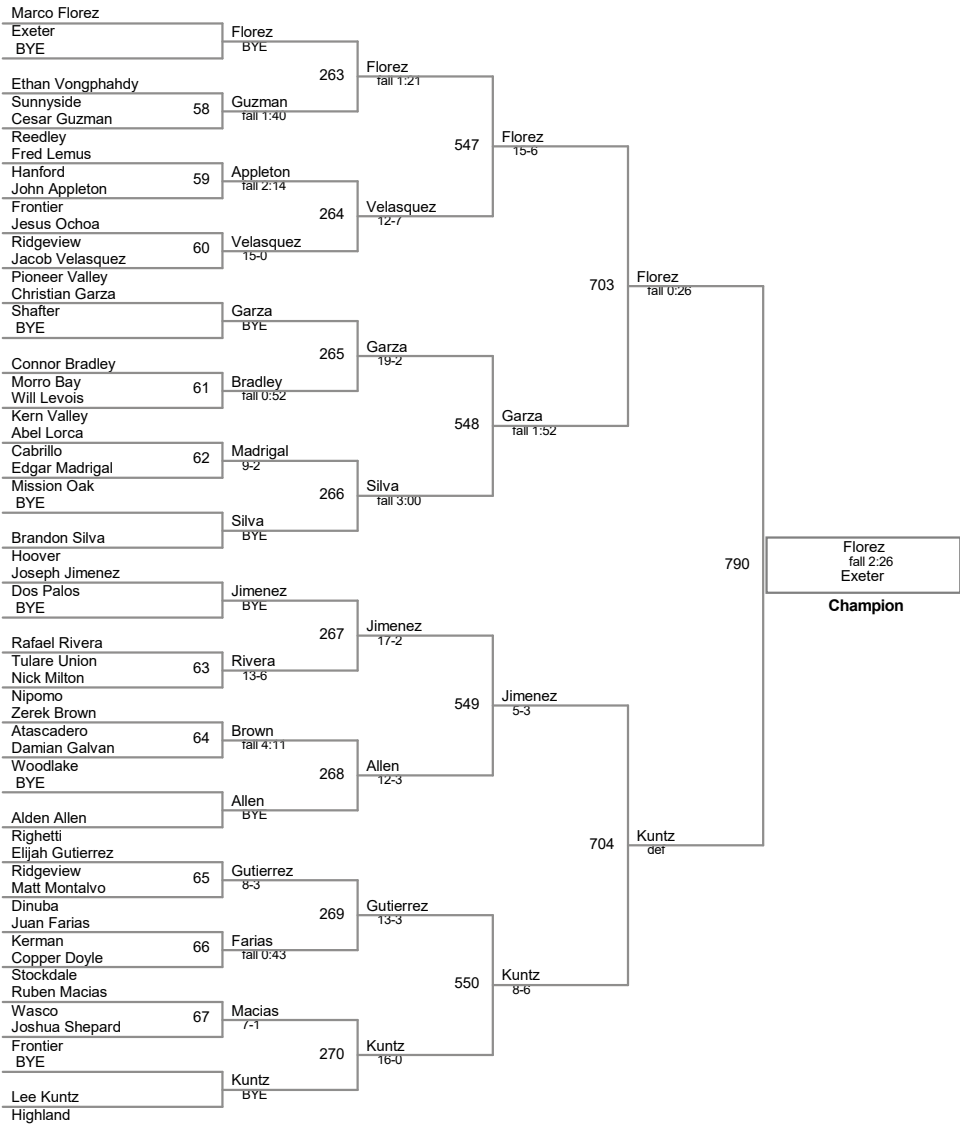

106 Lbs

113 Lbs

120 Lbs

Cerda
6-1
Hoover
Champion

Longoria
Kingsburg
2nd Place

126 Lbs

132 Lbs

138 Lbs

145 Lbs

152 Lbs

160 Lbs

170 Lbs

182 Lbs

195 Lbs

220 Lbs

Pulis
fall 1:31
Hanford
Champion

Morales
Lemoore
2nd Place

285 Lbs