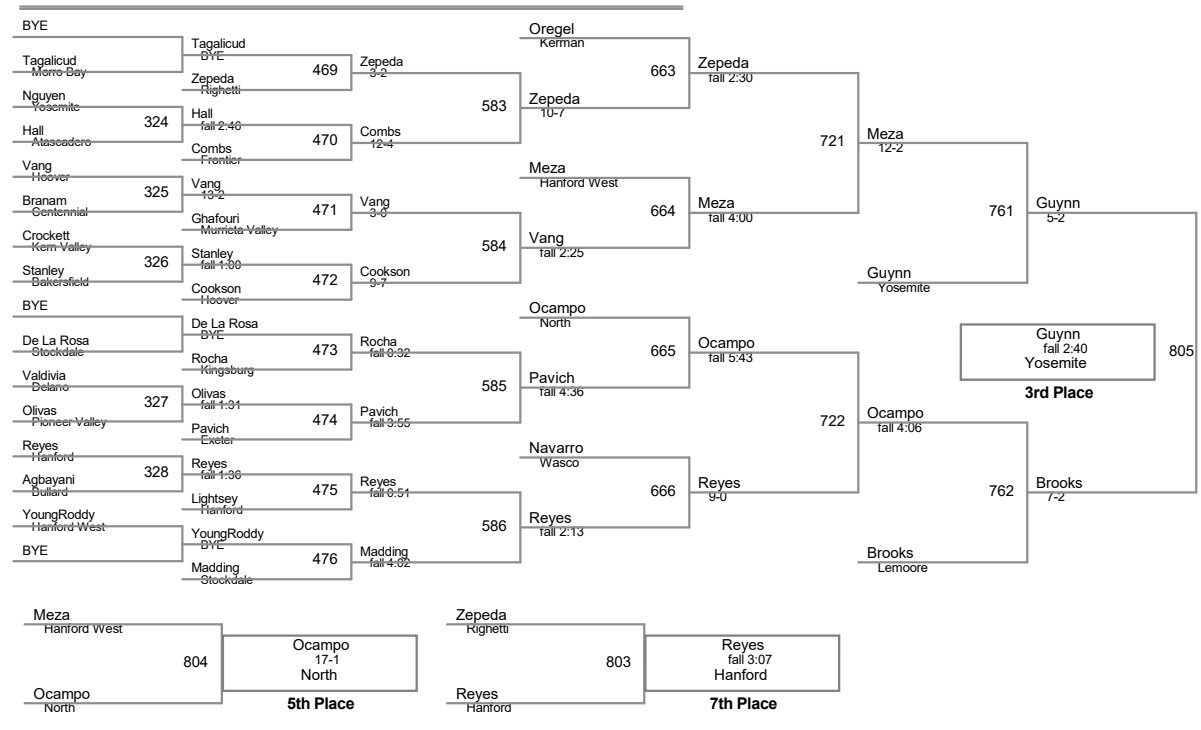

106 Lbs

113 Lbs

120 Lbs

Cerda
6-1
Hoover
Champion

Longoria
Kingsburg
2nd Place

126 Lbs

132 Lbs

138 Lbs

145 Lbs

152 Lbs

160 Lbs

170 Lbs

182 Lbs

195 Lbs

220 Lbs

Pulis
fall 1:31
Hanford
Champion

Morales
Lemoore
2nd Place

285 Lbs