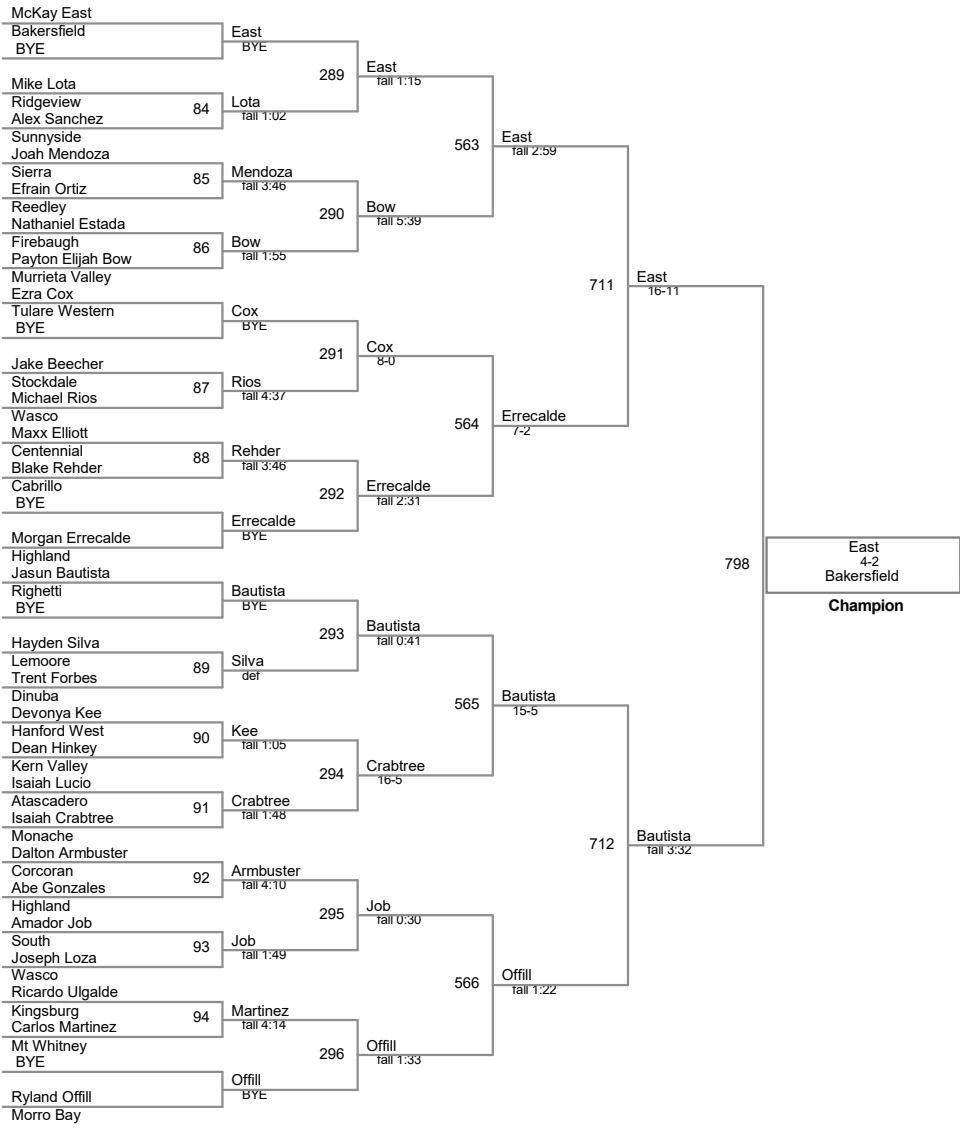

106 Lbs

113 Lbs

120 Lbs

Cerda
6-1
Hoover
Champion

Longoria
Kingsburg
2nd Place

126 Lbs

132 Lbs

138 Lbs

145 Lbs

152 Lbs

160 Lbs

170 Lbs

182 Lbs

195 Lbs

220 Lbs

Pulis
fall 1:31
Hanford
Champion

Morales
Lemoore
2nd Place

285 Lbs