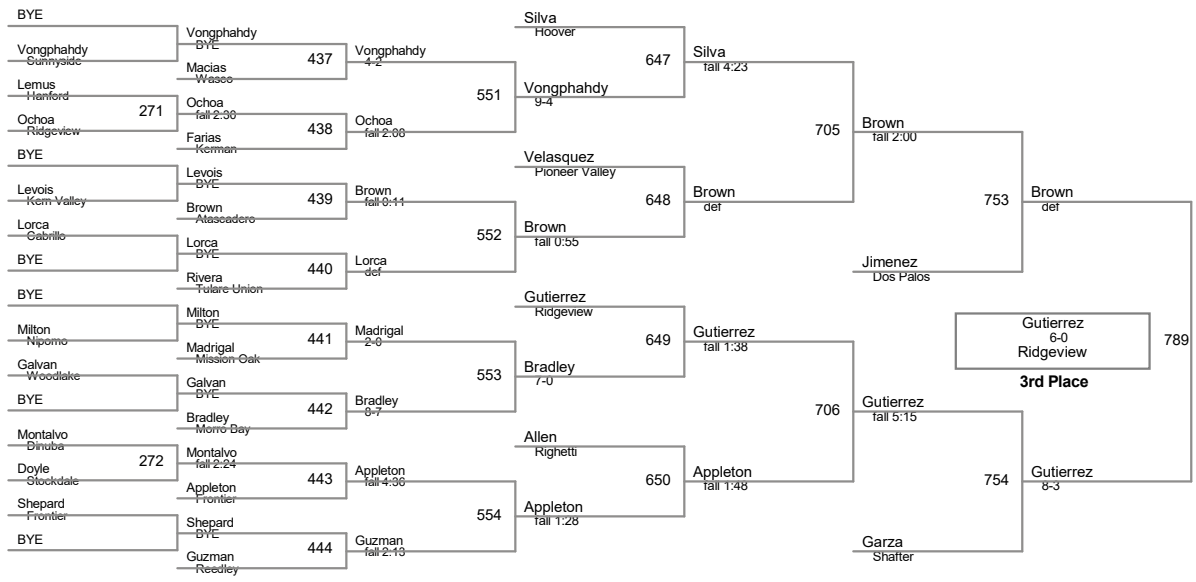

106 Lbs

113 Lbs

120 Lbs

Cerda
6-1
Hoover
Champion

Longoria
Kingsburg
2nd Place

126 Lbs

132 Lbs

138 Lbs

145 Lbs

152 Lbs

160 Lbs

170 Lbs

182 Lbs

195 Lbs

220 Lbs

Pulis
fall 1:31
Hanford
Champion

Morales
Lemoore
2nd Place

285 Lbs