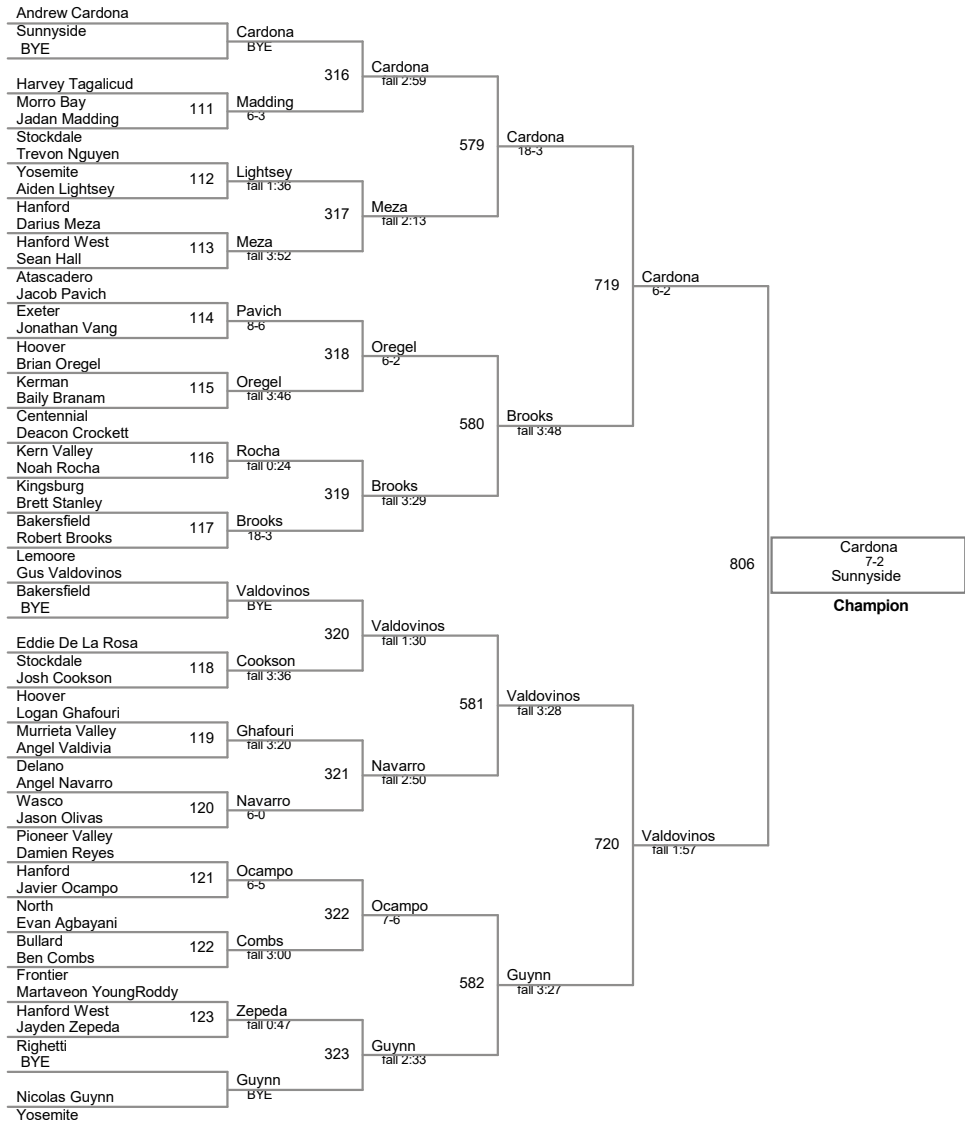

106 Lbs

113 Lbs

120 Lbs

Cerda
6-1
Hoover
Champion

Longoria
Kingsburg
2nd Place

126 Lbs

132 Lbs

138 Lbs

145 Lbs

152 Lbs

160 Lbs

170 Lbs

182 Lbs

195 Lbs

220 Lbs

Pulis
fall 1:31
Hanford
Champion

Morales
Lemoore
2nd Place

285 Lbs