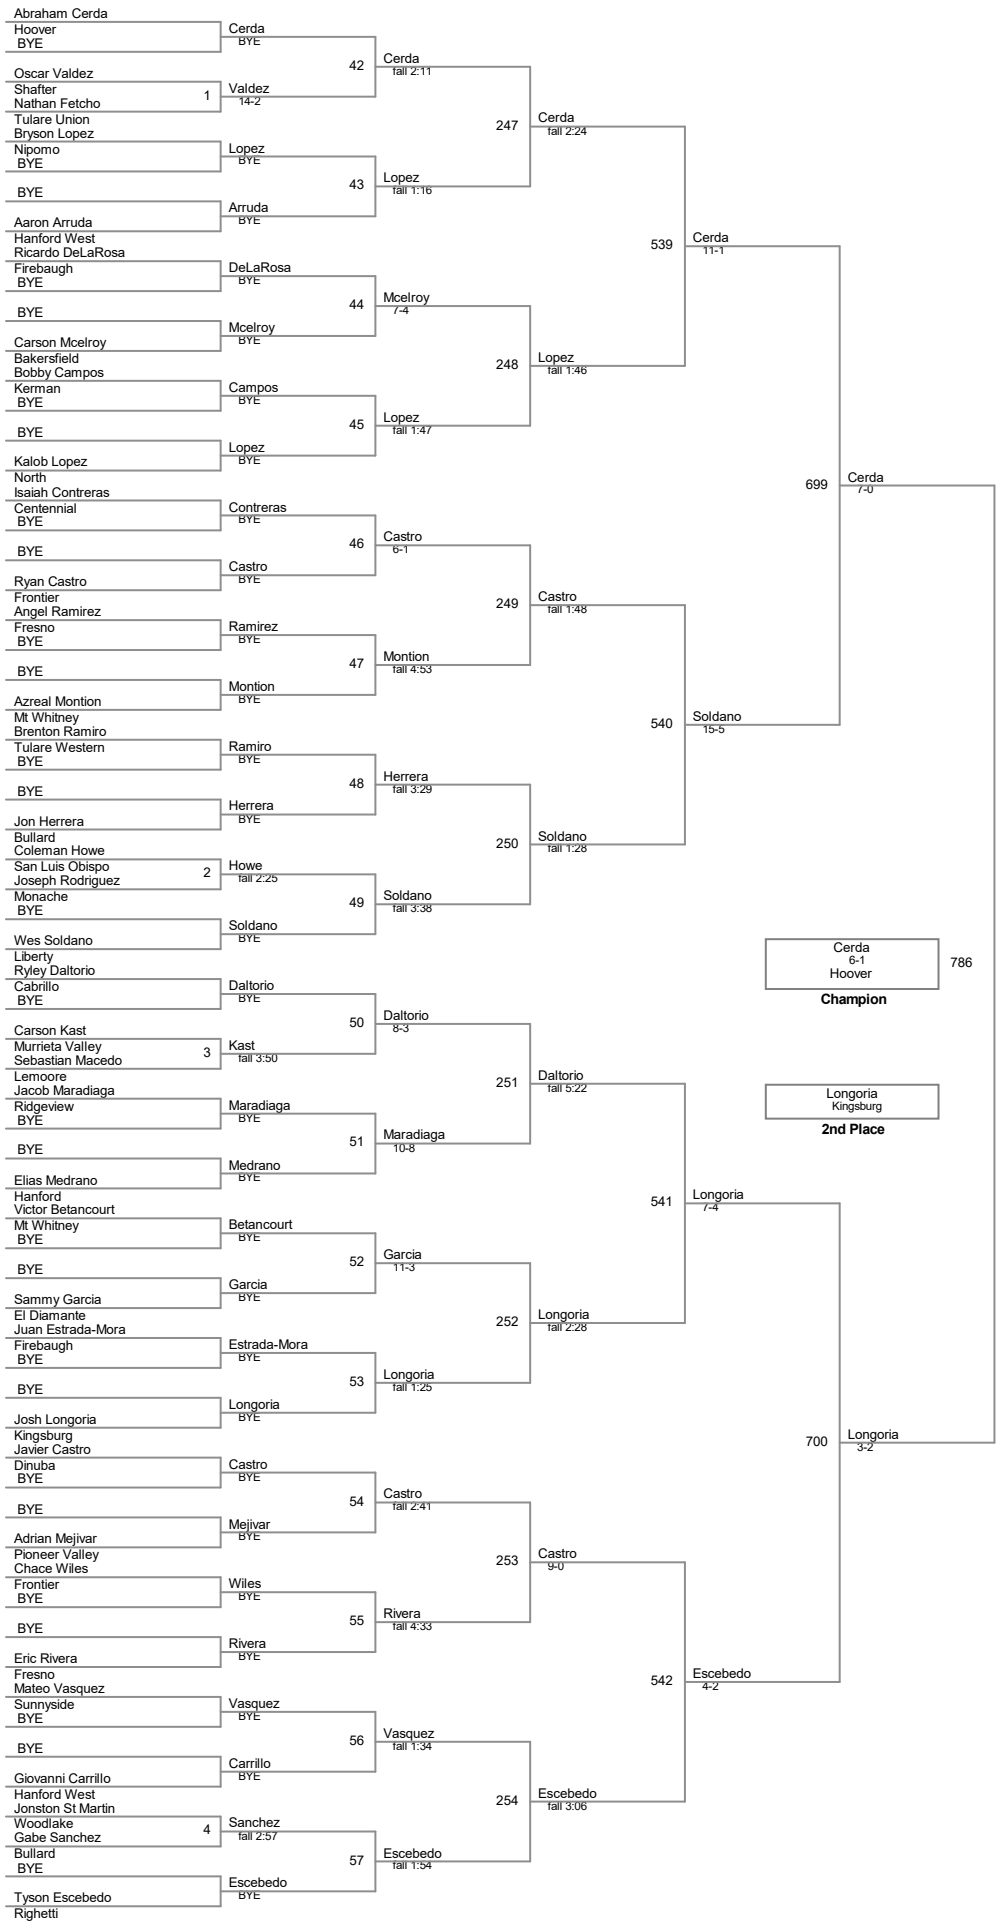

106 Lbs

113 Lbs

120 Lbs

Cerda
6-1
Hoover
Champion

Longoria
Kingsburg
2nd Place

126 Lbs

132 Lbs

138 Lbs

145 Lbs

152 Lbs

160 Lbs

170 Lbs

182 Lbs

195 Lbs

220 Lbs

Pulis
fall 1:31
Hanford
Champion

Morales
Lemoore
2nd Place

285 Lbs