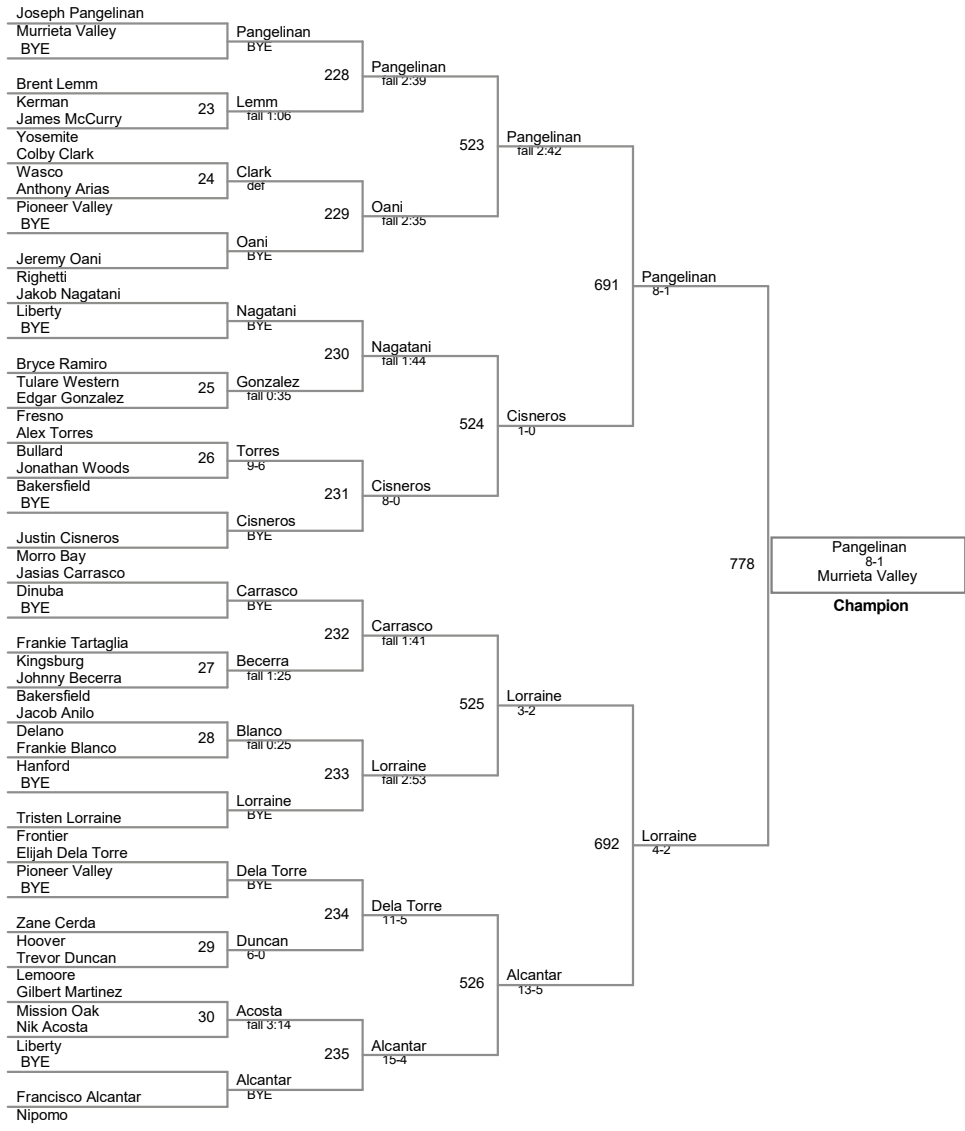

106 Lbs

113 Lbs

120 Lbs

Cerda
6-1
Hoover
Champion

Longoria
Kingsburg
2nd Place

126 Lbs

132 Lbs

138 Lbs

145 Lbs

152 Lbs

160 Lbs

170 Lbs

182 Lbs

195 Lbs

220 Lbs

Pulis
fall 1:31
Hanford
Champion

Morales
Lemoore
2nd Place

285 Lbs