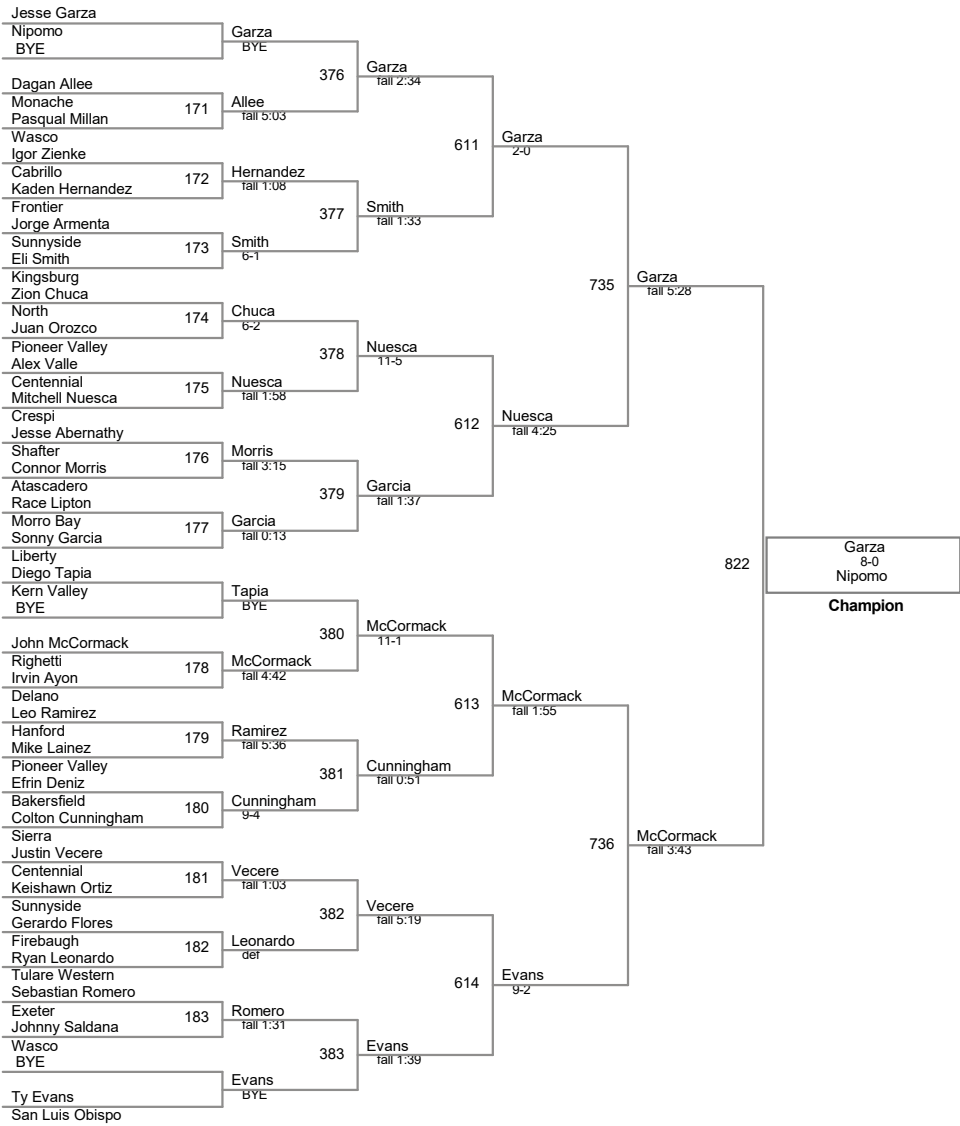

106 Lbs

113 Lbs

120 Lbs

Cerda
6-1
Hoover
Champion

Longoria
Kingsburg
2nd Place

126 Lbs

132 Lbs

138 Lbs

145 Lbs

152 Lbs

160 Lbs

170 Lbs

182 Lbs

195 Lbs

220 Lbs

Pulis
fall 1:31
Hanford
Champion

Morales
Lemoore
2nd Place

285 Lbs