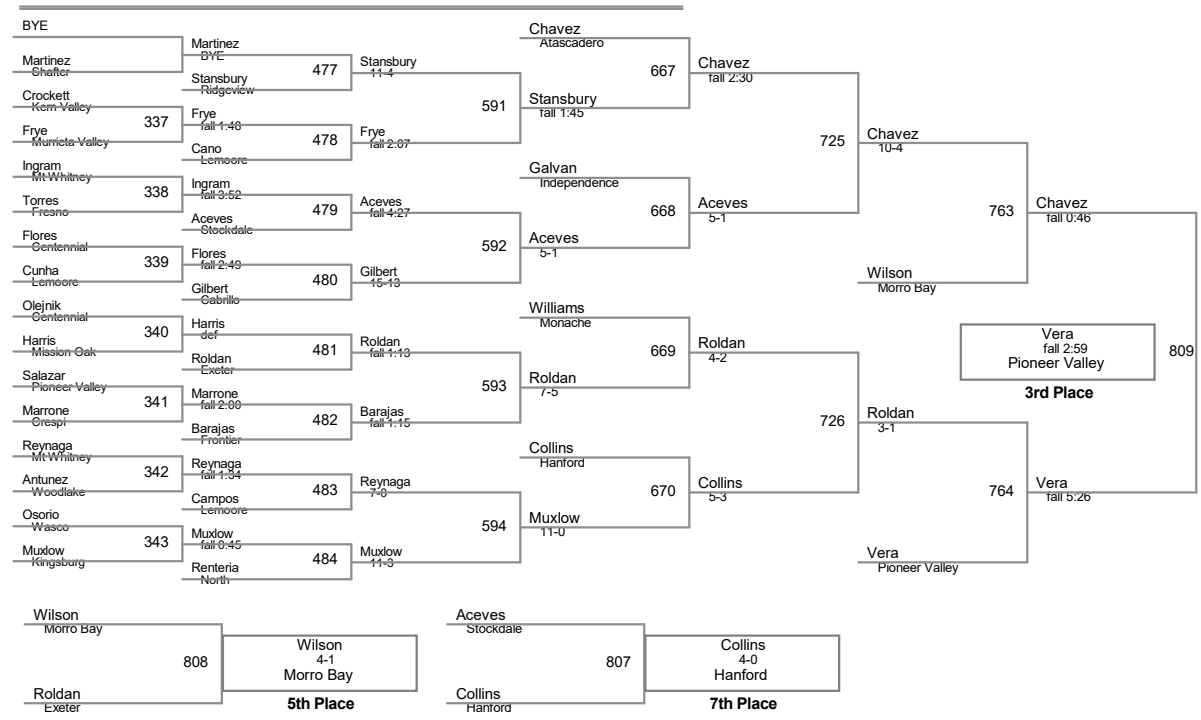

145 Lbs

152 Lbs

160 Lbs

170 Lbs

182 Lbs

195 Lbs

220 Lbs

Pulis
fall 1:31
Hanford
Champion

Morales
Lemoore
2nd Place

285 Lbs