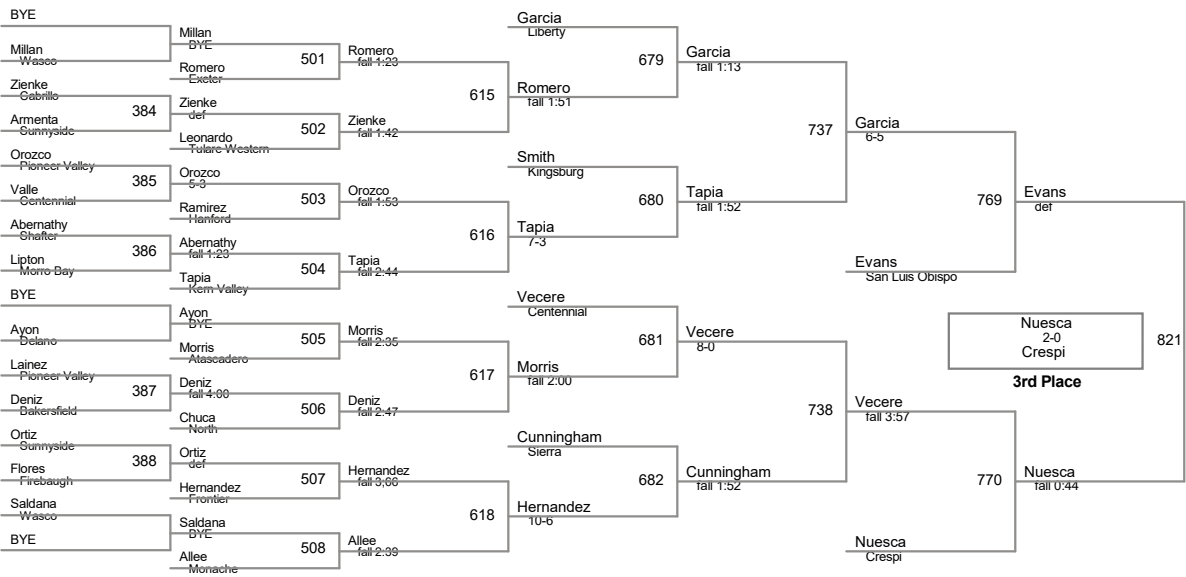

106 Lbs

113 Lbs

120 Lbs

Cerda
6-1
Hoover
Champion

Longoria
Kingsburg
2nd Place

126 Lbs

132 Lbs

138 Lbs

145 Lbs

152 Lbs

160 Lbs

170 Lbs

182 Lbs

195 Lbs

220 Lbs

Pulis
fall 1:31
Hanford
Champion

Morales
Lemoore
2nd Place

285 Lbs