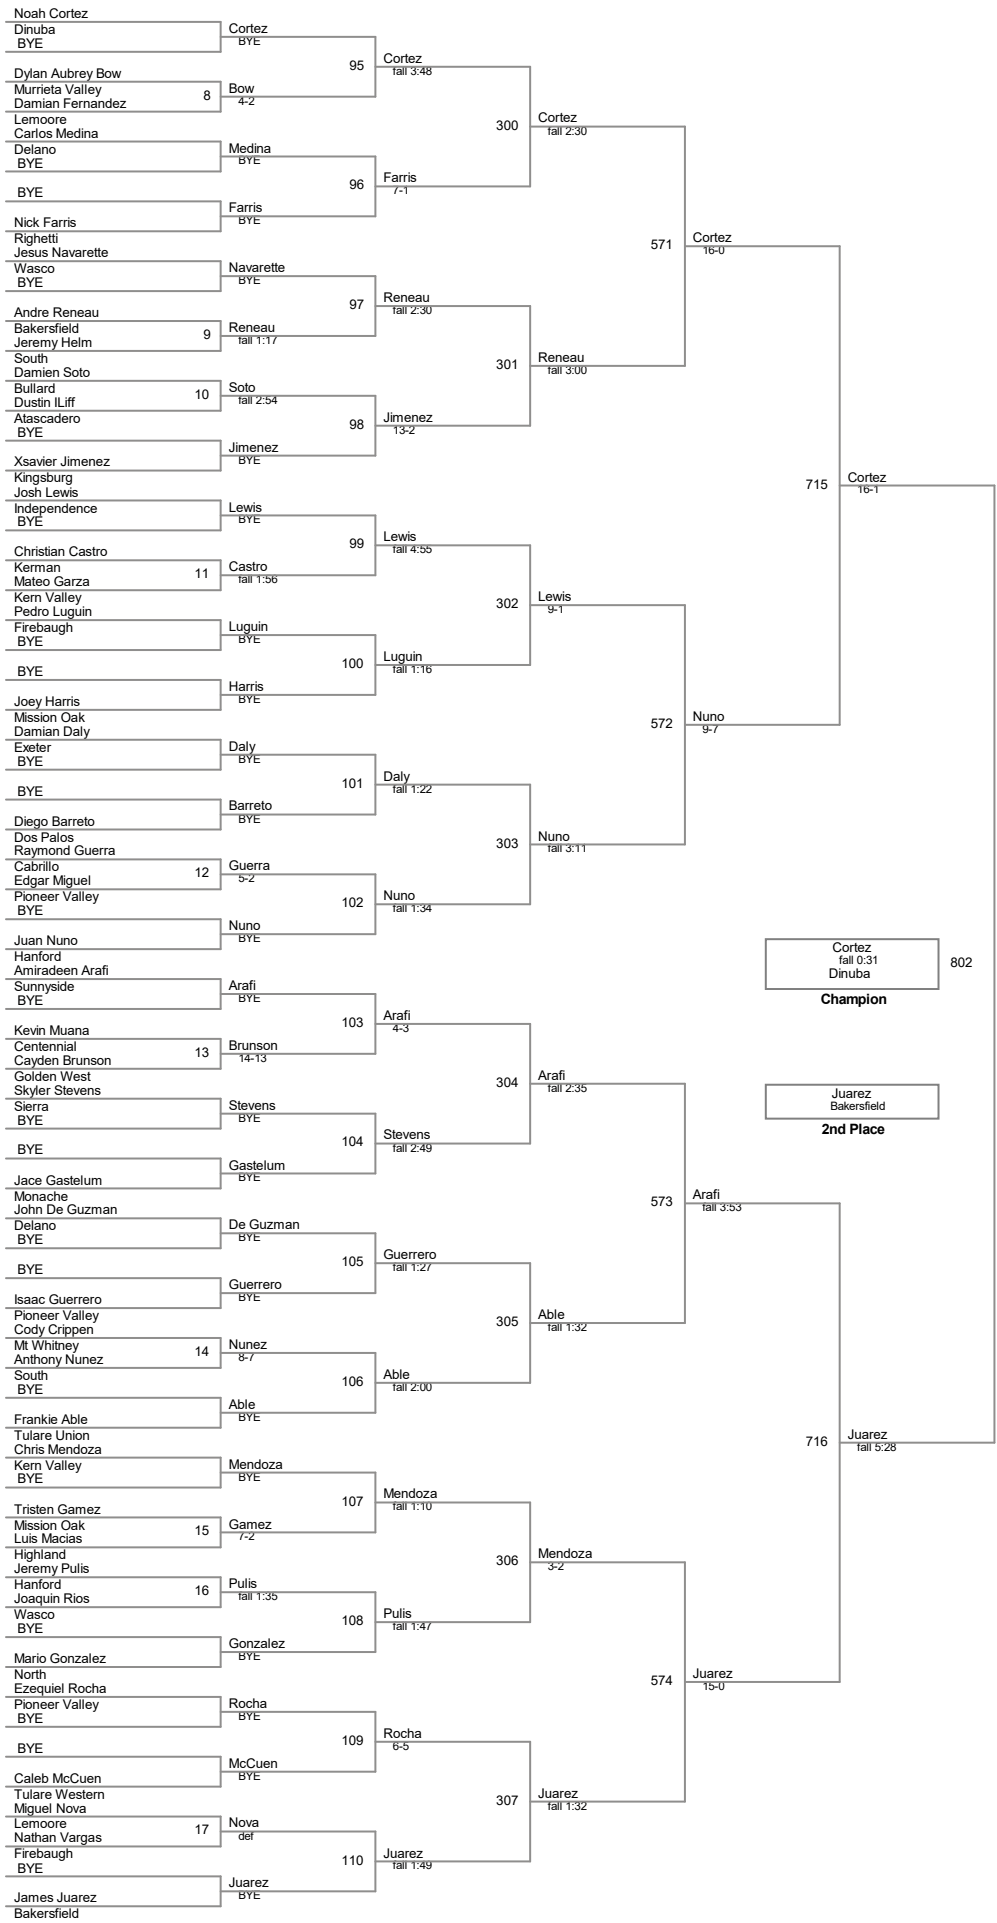

106 Lbs

113 Lbs

120 Lbs

Cerda
6-1
Hoover
Champion

Longoria
Kingsburg
2nd Place

126 Lbs

132 Lbs

138 Lbs

145 Lbs

152 Lbs

160 Lbs

170 Lbs

182 Lbs

195 Lbs

220 Lbs

Pulis
fall 1:31
Hanford
Champion

Morales
Lemoore
2nd Place

285 Lbs