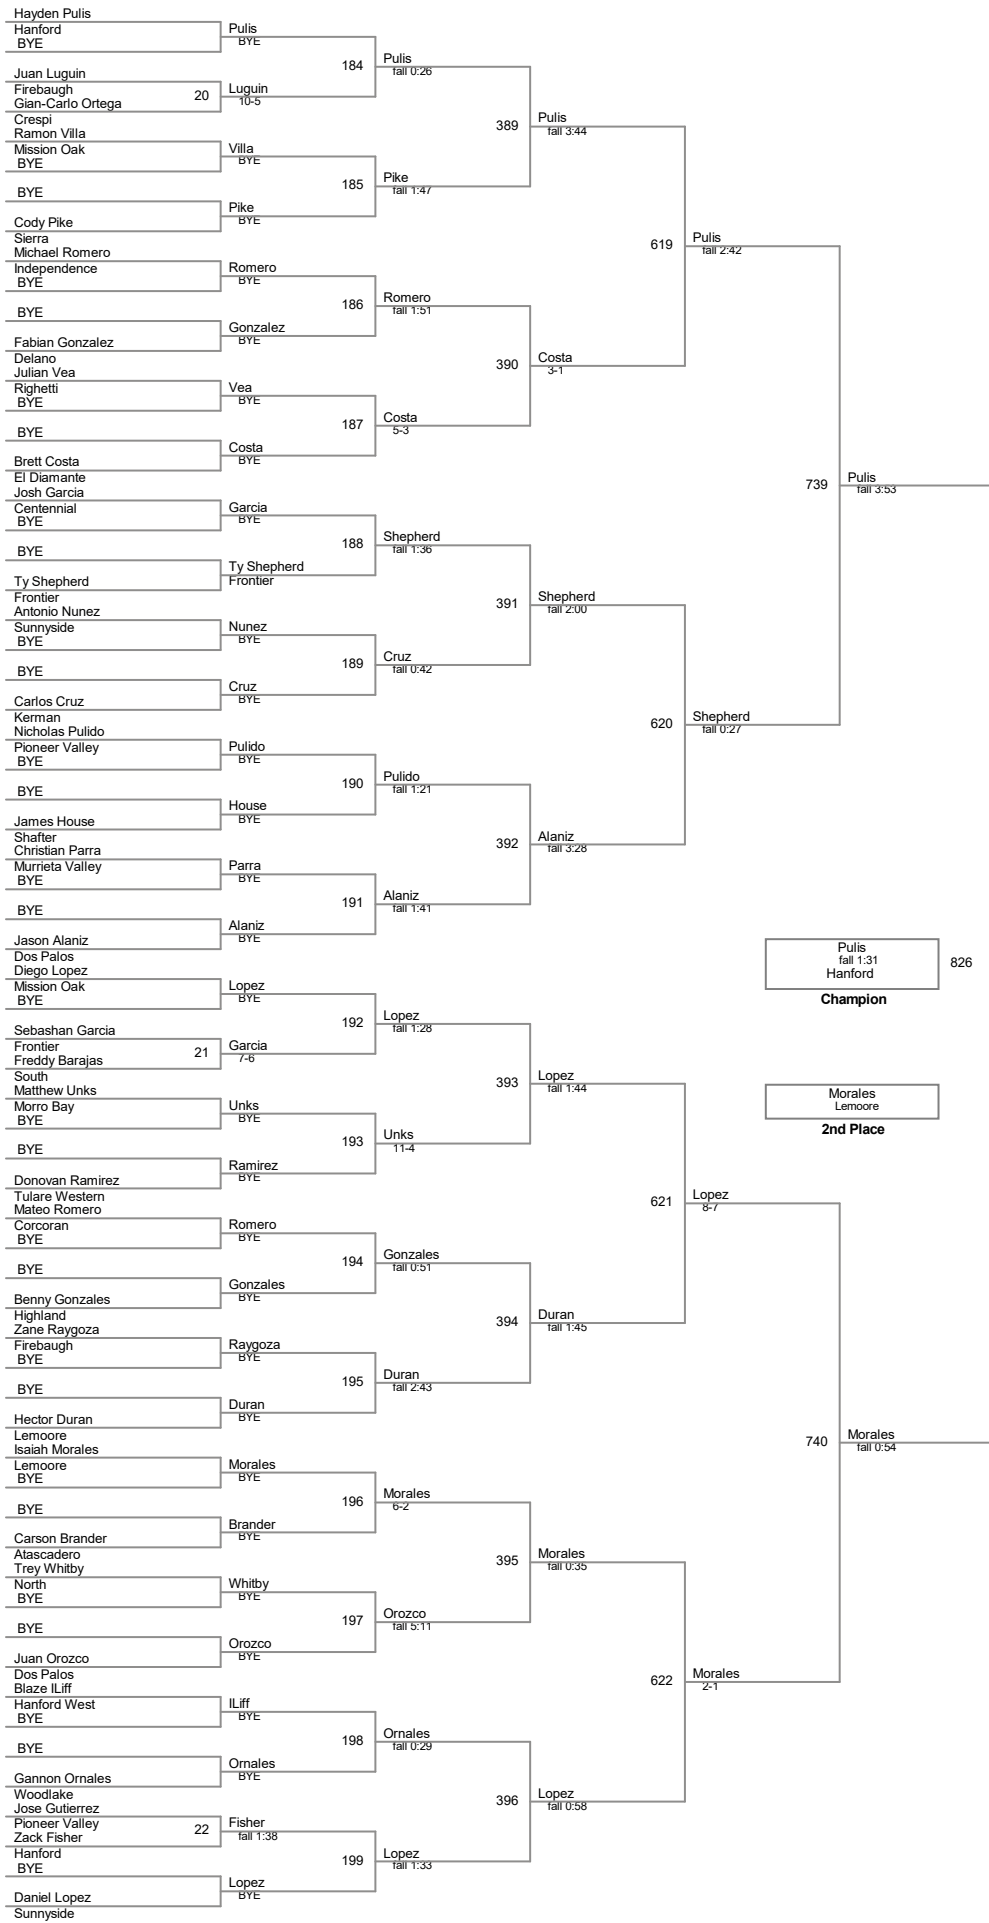

106 Lbs

113 Lbs

120 Lbs

Cerda
6-1
Hoover
Champion

Longoria
Kingsburg
2nd Place

126 Lbs

132 Lbs

138 Lbs

145 Lbs

152 Lbs

160 Lbs

170 Lbs

182 Lbs

195 Lbs

220 Lbs

Pulis
fall 1:31
Hanford
Champion

Morales
Lemoore
2nd Place

285 Lbs