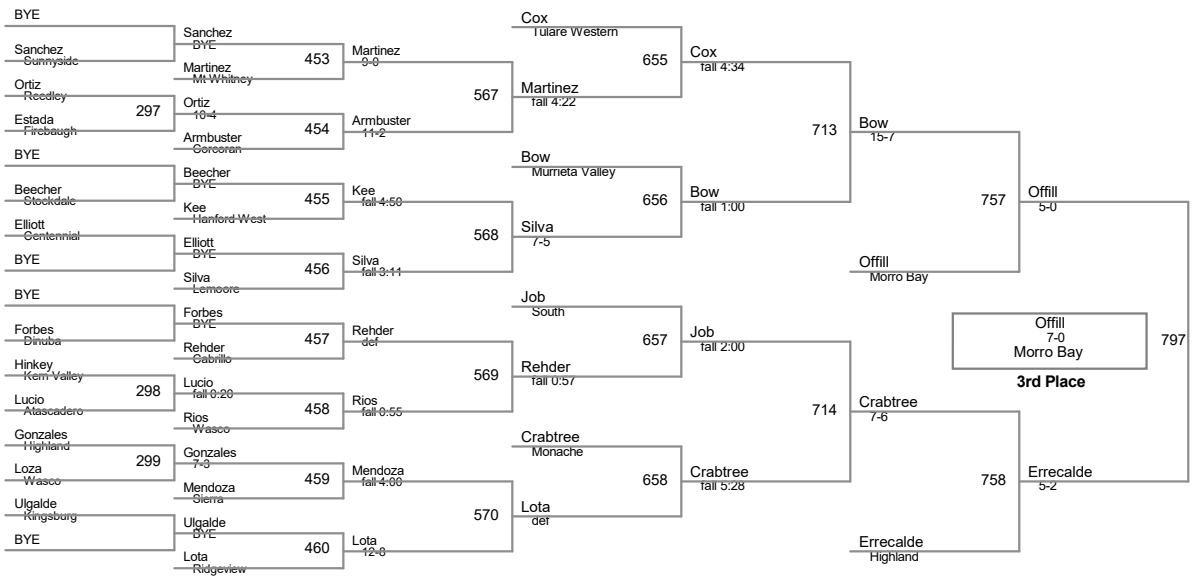

106 Lbs

113 Lbs

120 Lbs

Cerda
6-1
Hoover
Champion

Longoria
Kingsburg
2nd Place

126 Lbs

132 Lbs

138 Lbs

145 Lbs

152 Lbs

160 Lbs

170 Lbs

182 Lbs

195 Lbs

220 Lbs

Pulis
fall 1:31
Hanford
Champion

Morales
Lemoore
2nd Place

285 Lbs