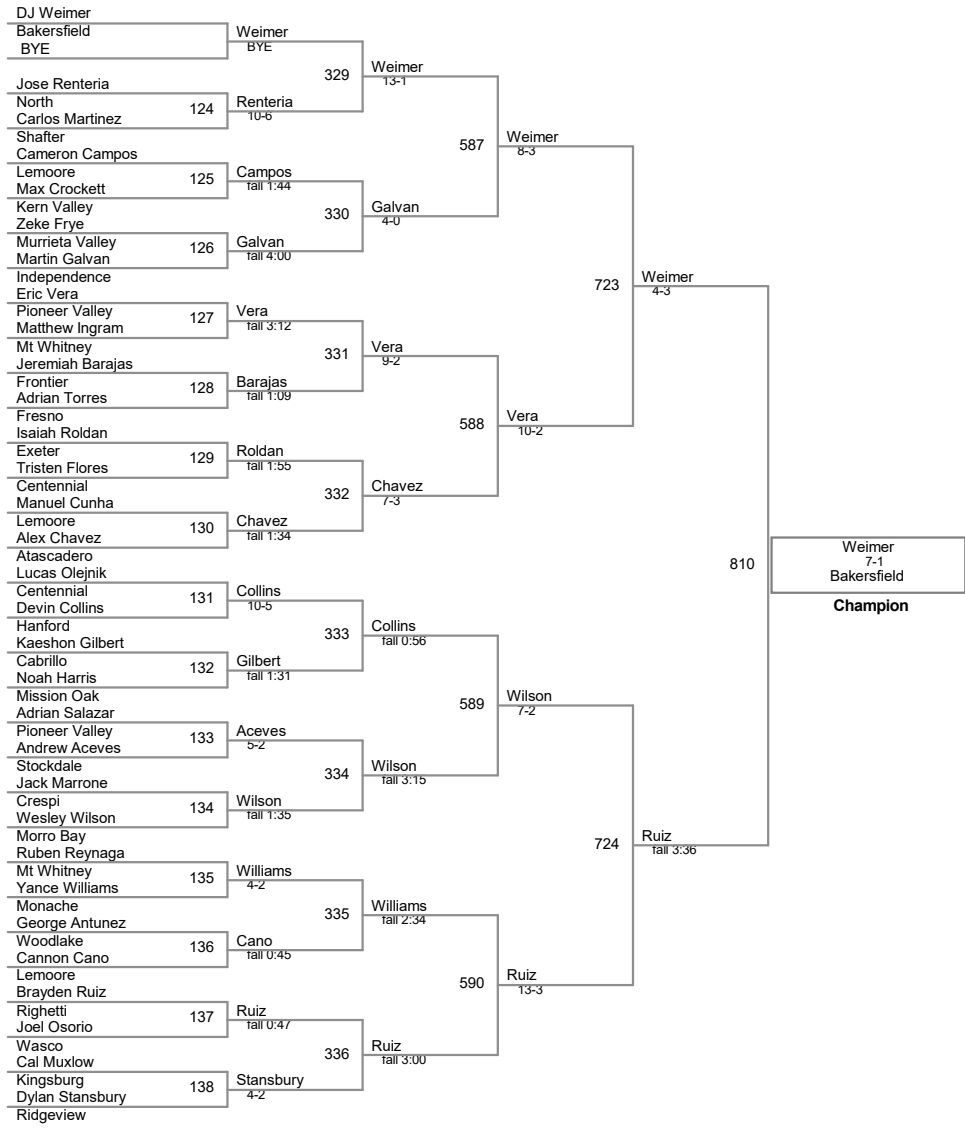

106 Lbs

113 Lbs

120 Lbs

Cerda
6-1
Hoover
Champion

Longoria
Kingsburg
2nd Place

126 Lbs

132 Lbs

138 Lbs

145 Lbs

152 Lbs

160 Lbs

170 Lbs

182 Lbs

195 Lbs

220 Lbs

Pulis
fall 1:31
Hanford
Champion

Morales
Lemoore
2nd Place

285 Lbs