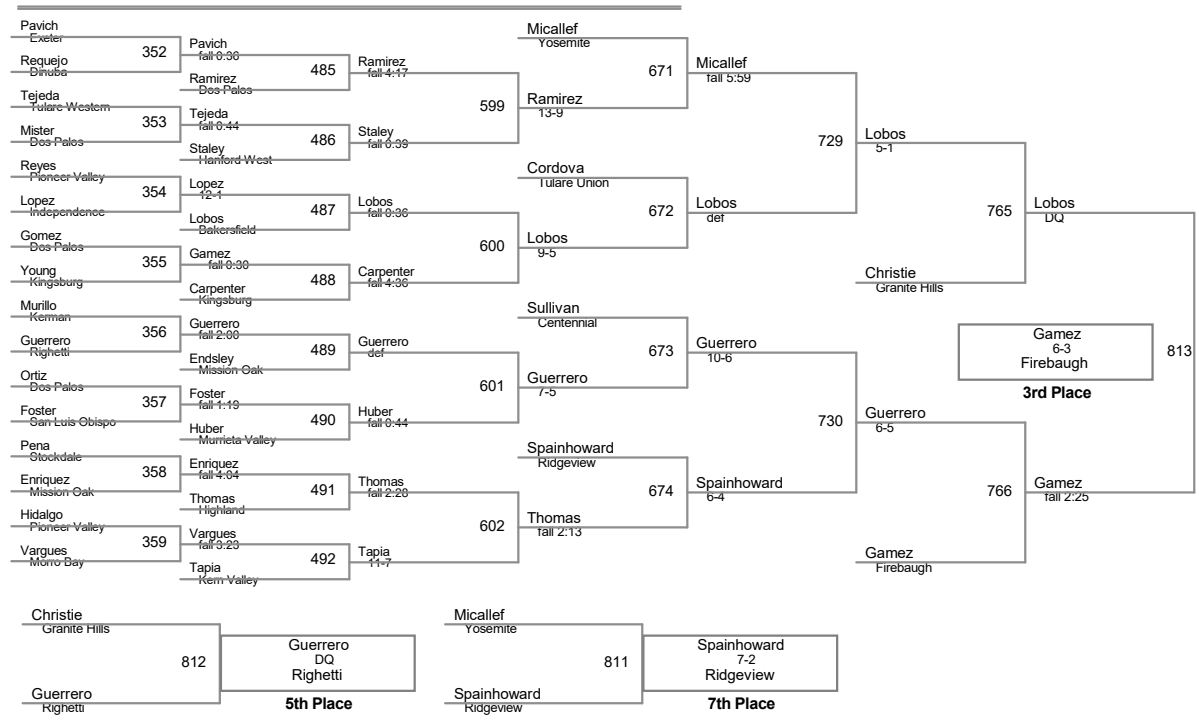

106 Lbs

113 Lbs

120 Lbs

Cerda
6-1
Hoover
Champion

Longoria
Kingsburg
2nd Place

126 Lbs

132 Lbs

138 Lbs

145 Lbs

152 Lbs

160 Lbs

170 Lbs

182 Lbs

195 Lbs

220 Lbs

Pulis
fall 1:31
Hanford
Champion

Morales
Lemoore
2nd Place

285 Lbs