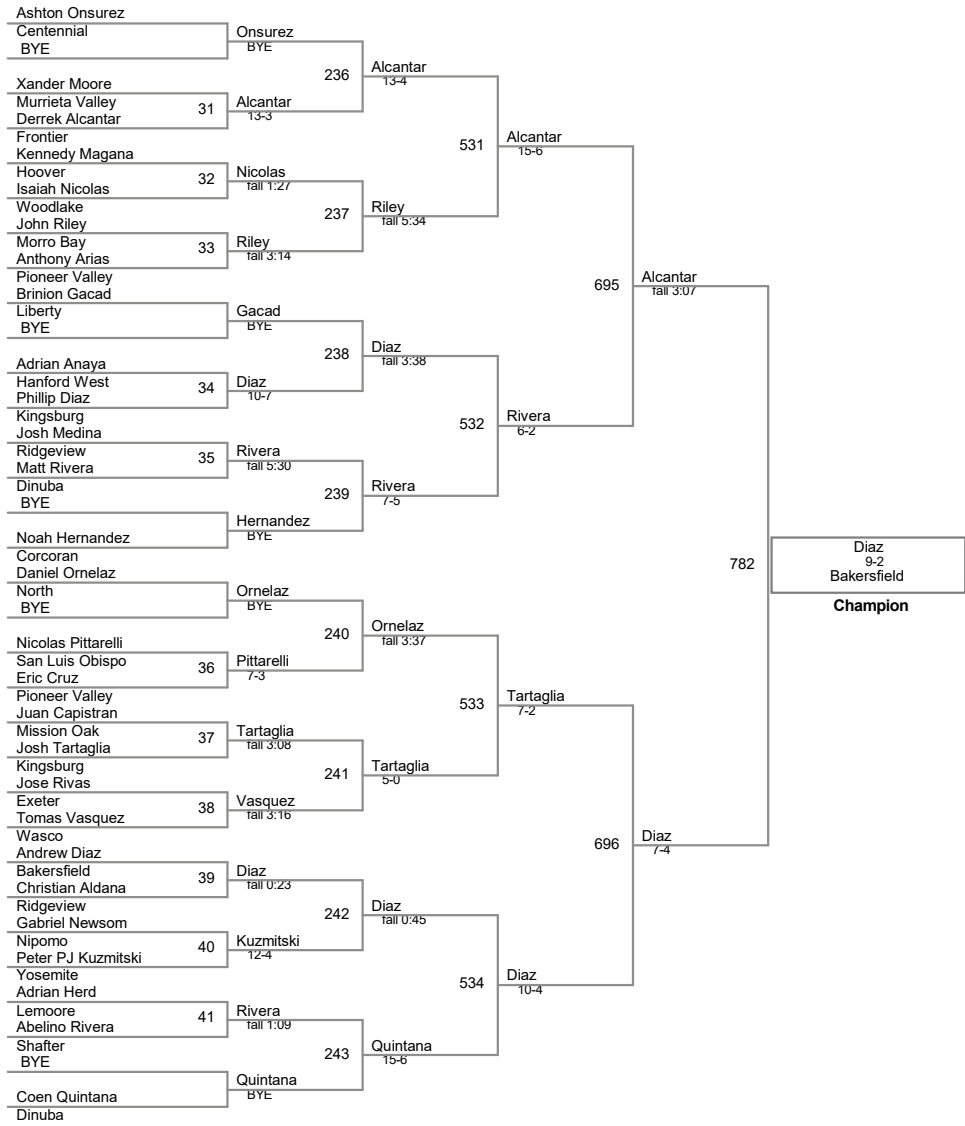

106 Lbs

113 Lbs

120 Lbs

Cerda
6-1
Hoover
Champion

Longoria
Kingsburg
2nd Place

126 Lbs

132 Lbs

138 Lbs

145 Lbs

152 Lbs

160 Lbs

170 Lbs

182 Lbs

195 Lbs

220 Lbs

Pulis
fall 1:31
Hanford
Champion

Morales
Lemoore
2nd Place

285 Lbs