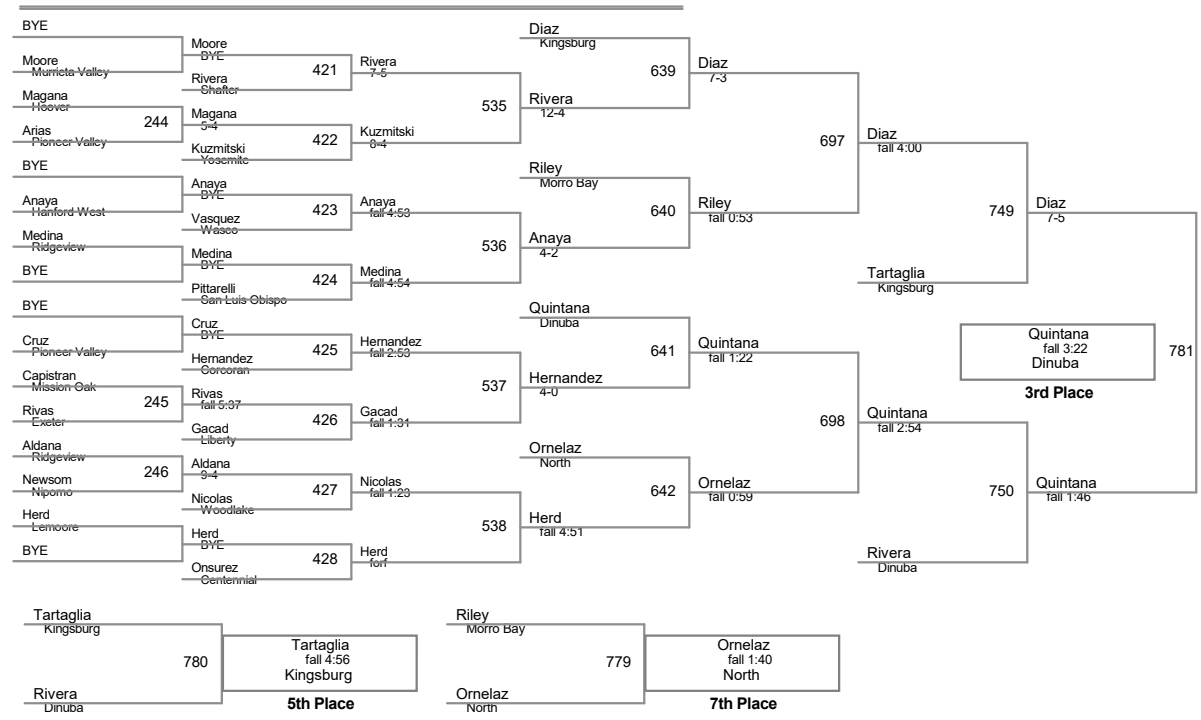

106 Lbs

113 Lbs

120 Lbs

Cerda
6-1
Hoover
Champion

Longoria
Kingsburg
2nd Place

126 Lbs

132 Lbs

138 Lbs

145 Lbs

152 Lbs

160 Lbs

170 Lbs

182 Lbs

195 Lbs

220 Lbs

Pulis
fall 1:31
Hanford
Champion

Morales
Lemoore
2nd Place

285 Lbs