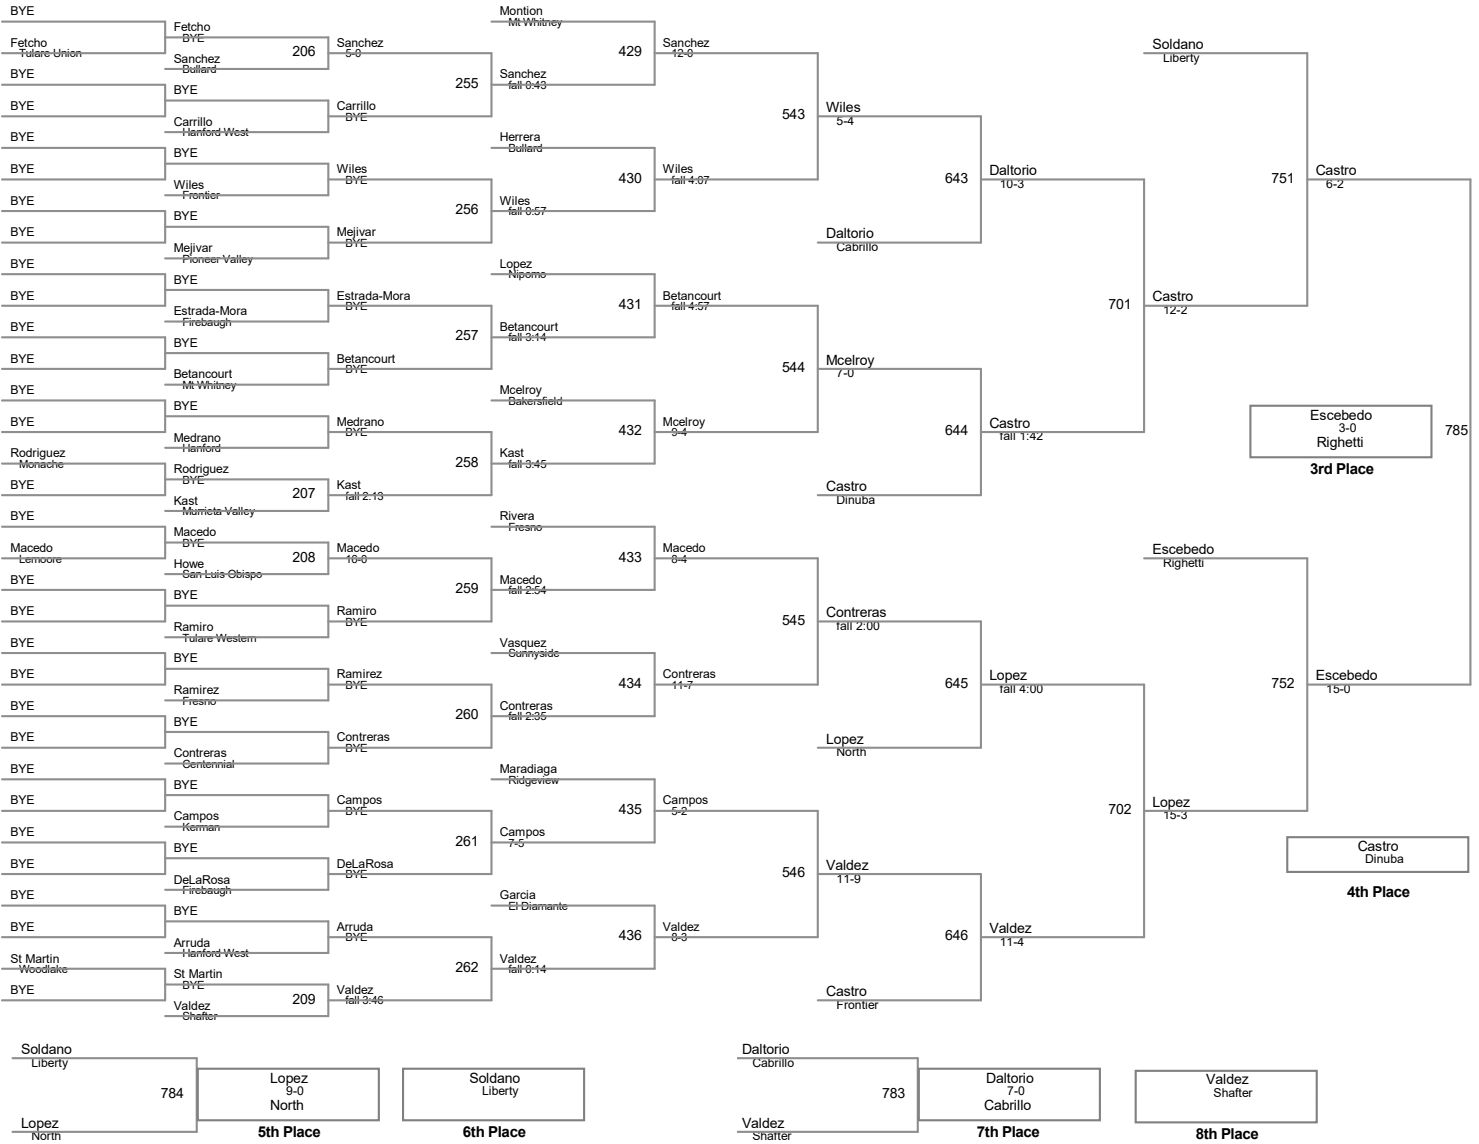

106 Lbs

113 Lbs

120 Lbs

Cerda
6-1
Hoover
Champion

Longoria
Kingsburg
2nd Place

126 Lbs

132 Lbs

138 Lbs

145 Lbs

152 Lbs

160 Lbs

170 Lbs

182 Lbs

195 Lbs

220 Lbs

Pulis
fall 1:31
Hanford
Champion

Morales
Lemoore
2nd Place

285 Lbs