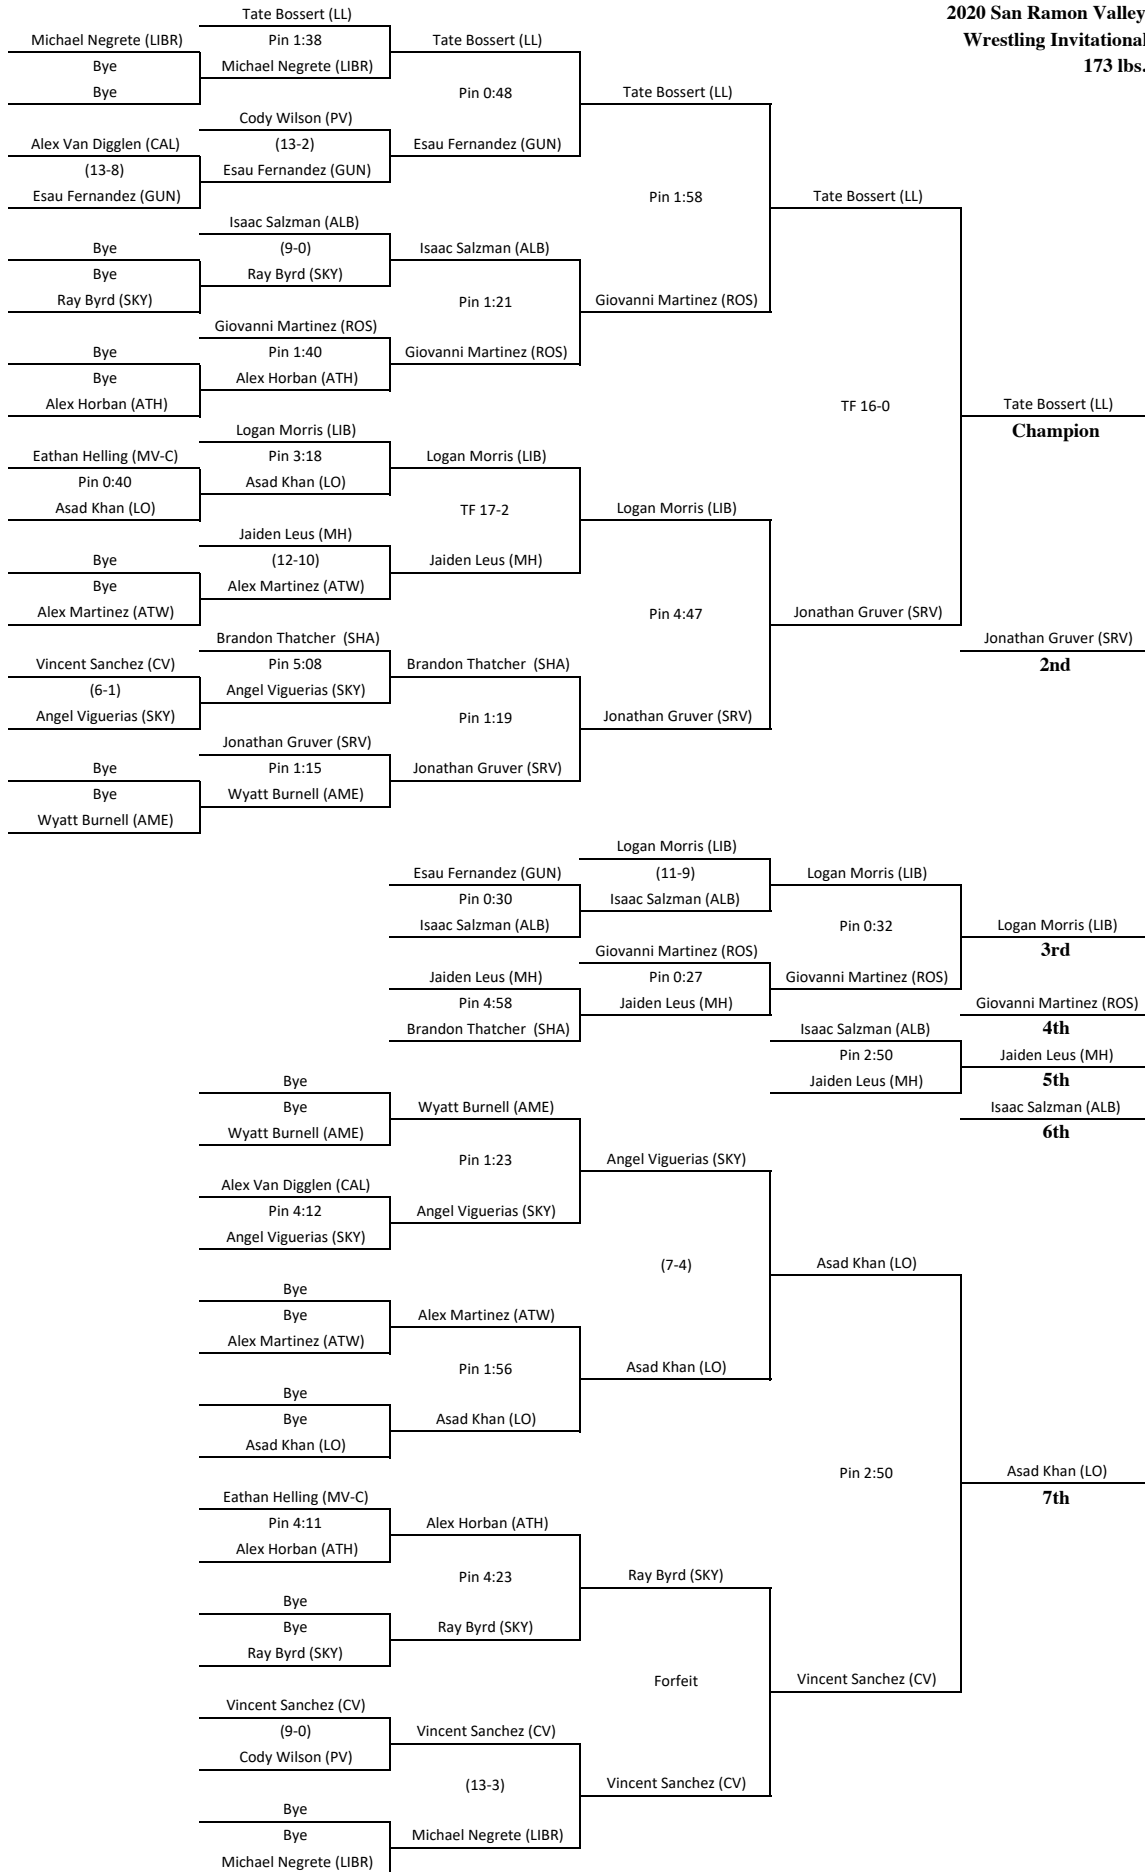

FINAL TEAM STANDINGS				2020 San Ramon Valley		
School	Total			Wrestling Invitational		
Rosemont (ROS)	152.0					
Clayton Valley (CV)	129.0					
San Ramon Valley (SRV)	112.0					
Amador Valley (AV)	107.5					
Atwater (ATW)	106.0					
Las Lomas (LL)	101.0					
California (CAL)	95.5					
Petaluma (PET)	95.5					
Shasta (SHA)	95.0					
Tracy (TR)	90.0					
Heritage (HERI)	89.5					
Placer (PLA)	75.5					
Arroyo (ARR)	71.5					
Westmont (WM)	69.0					
Antioch (ANT)	63.0					
Liberty (LIB)	63.0					
Gunn (GUN)	53.0					
Mountain House (MH)	49.0					
Amador (AMA)	48.0					
Live Oak (LO)	45.0					
Liberty Ranch (LIBR)	42.5					
Union Mine (UM)	40.0					
Monte Vista Cupertino (MV-C)	39.0					
American (AME)	36.0					
Berkeley (BER)	30.0					
Hercules (HERC)	29.5					
Albany (ALB)	27.0					
St Patricks-St Vincents (SPSV)	25.0					
St. Helena (STH)	23.5					
Merrill West (MW)	23.0					
Campolindo (CAM)	21.0					
Monte Vista Danville (MV-D)	18.0					
Pinole Valley (PV)	17.0					
Milpitas (MIL)	13.0					
San Lorenzo (SL)	10.0					
Skyline (SKY)	10.0					
Oakland Tech (OT)	8.0					
Dougherty Valley (DV)	7.0					
Athenian (ATH)	5.0					
Castlemont (CAS)	4.0					
Concord (CON)	3.0					
Ygnacio Valley (YV)	2.0					

**2020 San Ramon Valley
Wrestling Invitational
148 lbs.**

**2020 San Ramon Valley
Wrestling Invitational
163 lbs.**

2020 San Ramon Valley
Wrestling Invitational
173 lbs.

2020 San Ramon Valley
Wrestling Invitational
223 lbs.