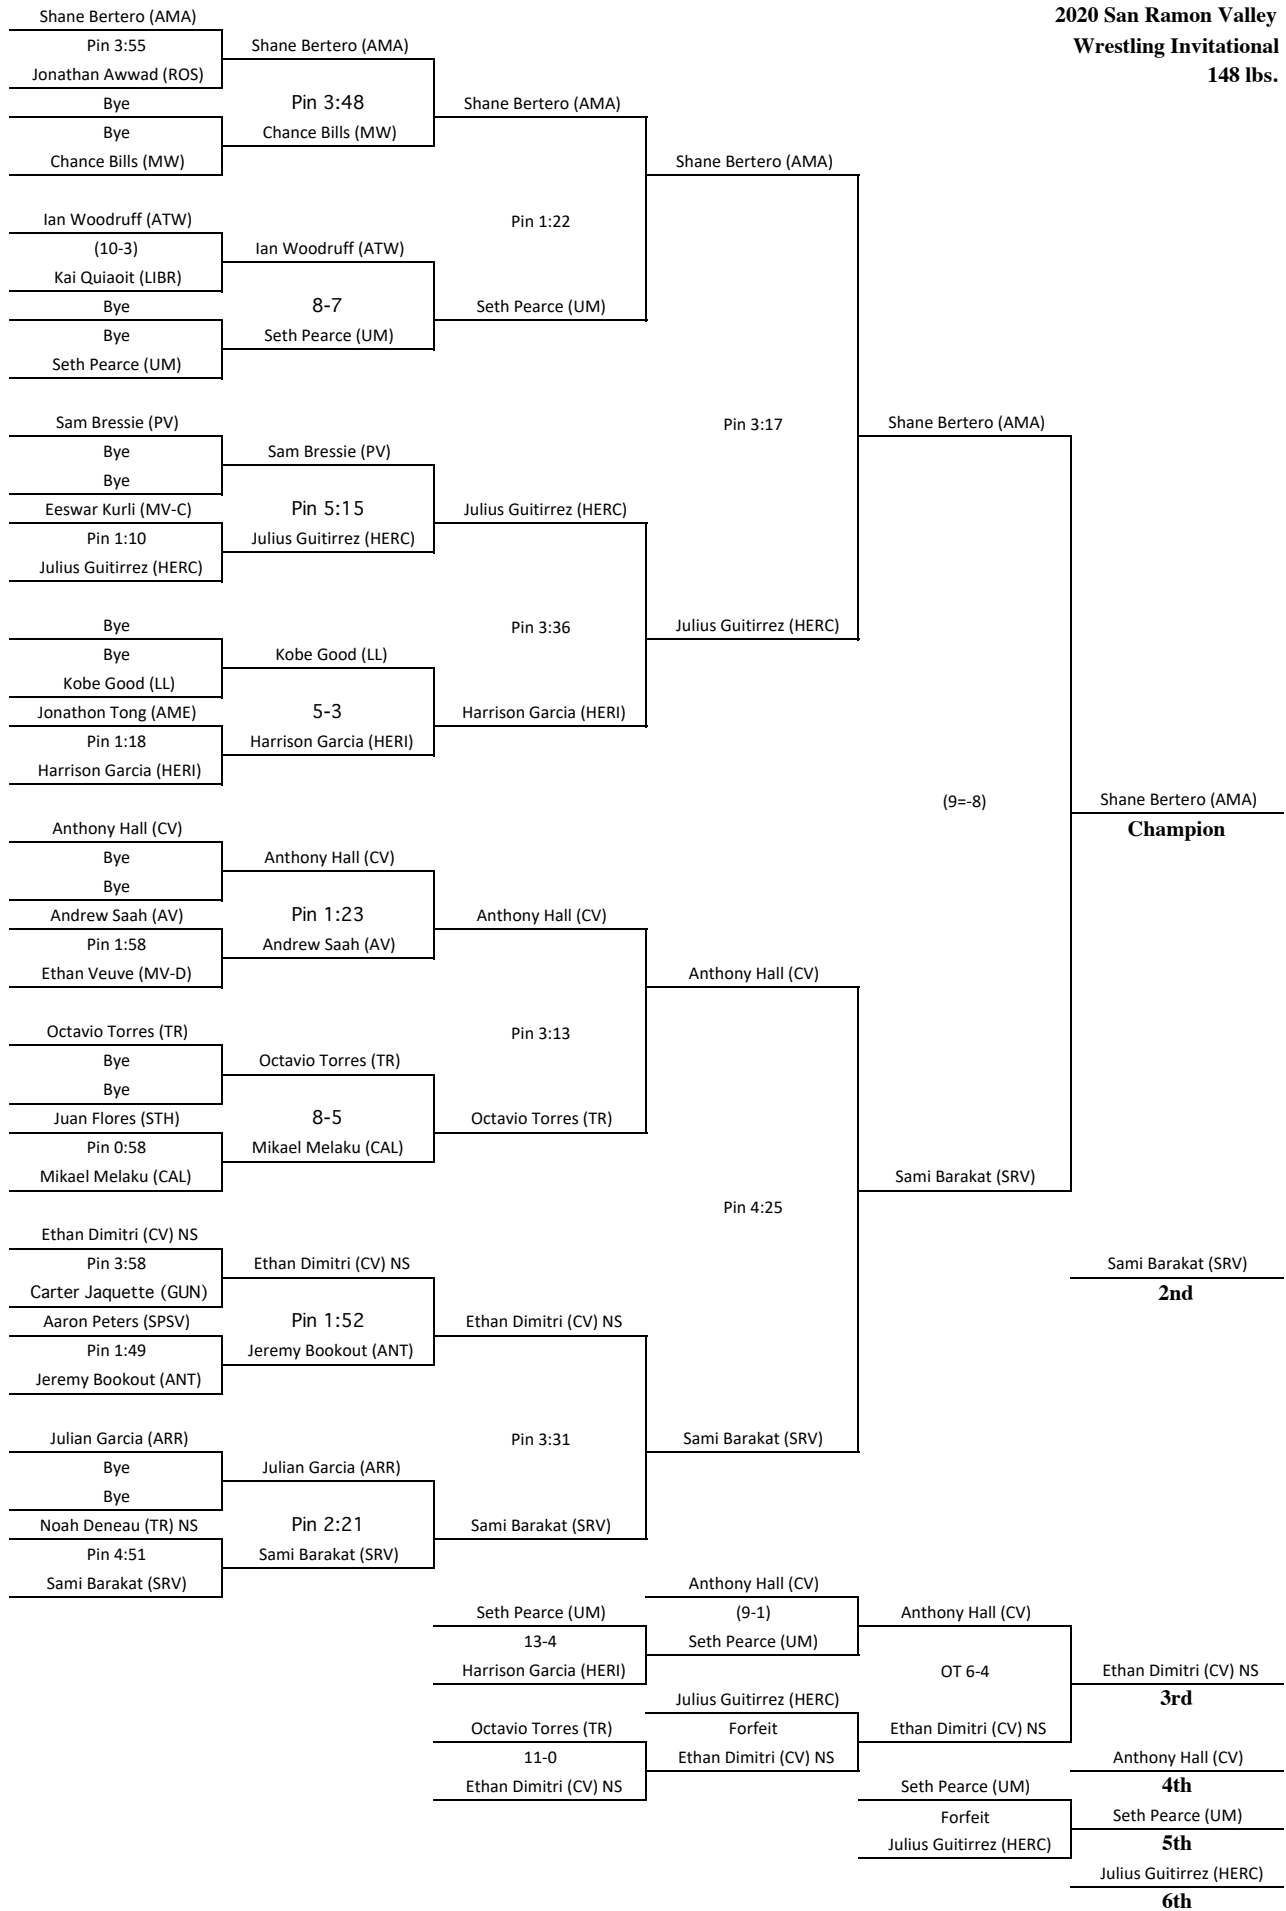

FINAL TEAM STANDINGS				2020 San Ramon Valley		
School	Total			Wrestling Invitational		
Rosemont (ROS)	152.0					
Clayton Valley (CV)	129.0					
San Ramon Valley (SRV)	112.0					
Amador Valley (AV)	107.5					
Atwater (ATW)	106.0					
Las Lomas (LL)	101.0					
California (CAL)	95.5					
Petaluma (PET)	95.5					
Shasta (SHA)	95.0					
Tracy (TR)	90.0					
Heritage (HERI)	89.5					
Placer (PLA)	75.5					
Arroyo (ARR)	71.5					
Westmont (WM)	69.0					
Antioch (ANT)	63.0					
Liberty (LIB)	63.0					
Gunn (GUN)	53.0					
Mountain House (MH)	49.0					
Amador (AMA)	48.0					
Live Oak (LO)	45.0					
Liberty Ranch (LIBR)	42.5					
Union Mine (UM)	40.0					
Monte Vista Cupertino (MV-C)	39.0					
American (AME)	36.0					
Berkeley (BER)	30.0					
Hercules (HERC)	29.5					
Albany (ALB)	27.0					
St Patricks-St Vincents (SPSV)	25.0					
St. Helena (STH)	23.5					
Merrill West (MW)	23.0					
Campolindo (CAM)	21.0					
Monte Vista Danville (MV-D)	18.0					
Pinole Valley (PV)	17.0					
Milpitas (MIL)	13.0					
San Lorenzo (SL)	10.0					
Skyline (SKY)	10.0					
Oakland Tech (OT)	8.0					
Dougherty Valley (DV)	7.0					
Athenian (ATH)	5.0					
Castlemont (CAS)	4.0					
Concord (CON)	3.0					
Ygnacio Valley (YV)	2.0					

**2020 San Ramon Valley
Wrestling Invitational
148 lbs.**

**2020 San Ramon Valley
Wrestling Invitational
163 lbs.**

2020 San Ramon Valley
Wrestling Invitational
173 lbs.

2020 San Ramon Valley
Wrestling Invitational
223 lbs.