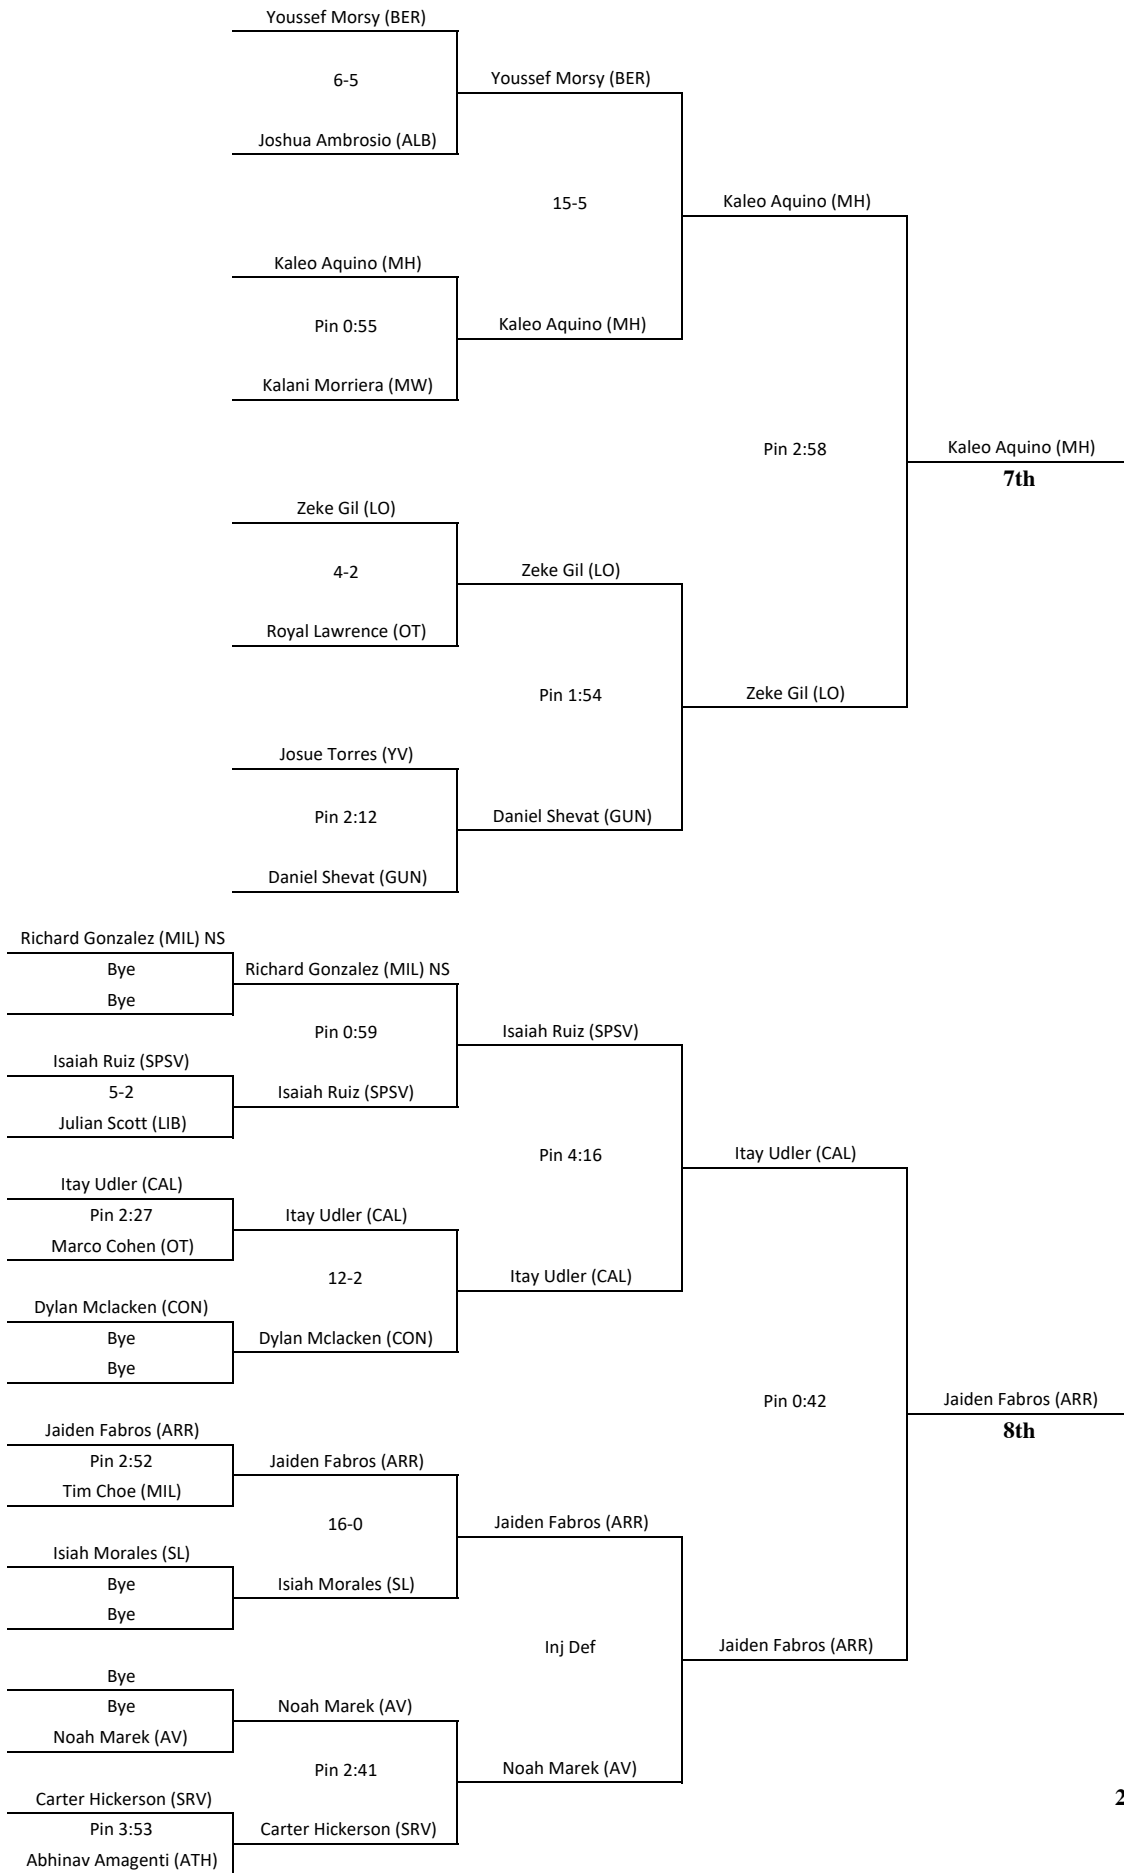

FINAL TEAM STANDINGS				2020 San Ramon Valley		
School	Total			Wrestling Invitational		
Rosemont (ROS)	152.0					
Clayton Valley (CV)	129.0					
San Ramon Valley (SRV)	112.0					
Amador Valley (AV)	107.5					
Atwater (ATW)	106.0					
Las Lomas (LL)	101.0					
California (CAL)	95.5					
Petaluma (PET)	95.5					
Shasta (SHA)	95.0					
Tracy (TR)	90.0					
Heritage (HERI)	89.5					
Placer (PLA)	75.5					
Arroyo (ARR)	71.5					
Westmont (WM)	69.0					
Antioch (ANT)	63.0					
Liberty (LIB)	63.0					
Gunn (GUN)	53.0					
Mountain House (MH)	49.0					
Amador (AMA)	48.0					
Live Oak (LO)	45.0					
Liberty Ranch (LIBR)	42.5					
Union Mine (UM)	40.0					
Monte Vista Cupertino (MV-C)	39.0					
American (AME)	36.0					
Berkeley (BER)	30.0					
Hercules (HERC)	29.5					
Albany (ALB)	27.0					
St Patricks-St Vincents (SPSV)	25.0					
St. Helena (STH)	23.5					
Merrill West (MW)	23.0					
Campolindo (CAM)	21.0					
Monte Vista Danville (MV-D)	18.0					
Pinole Valley (PV)	17.0					
Milpitas (MIL)	13.0					
San Lorenzo (SL)	10.0					
Skyline (SKY)	10.0					
Oakland Tech (OT)	8.0					
Dougherty Valley (DV)	7.0					
Athenian (ATH)	5.0					
Castlemont (CAS)	4.0					
Concord (CON)	3.0					
Ygnacio Valley (YV)	2.0					

**2020 San Ramon Valley
Wrestling Invitational
148 lbs.**

**2020 San Ramon Valley
Wrestling Invitational
163 lbs.**

2020 San Ramon Valley
Wrestling Invitational
173 lbs.

2020 San Ramon Valley
Wrestling Invitational
223 lbs.