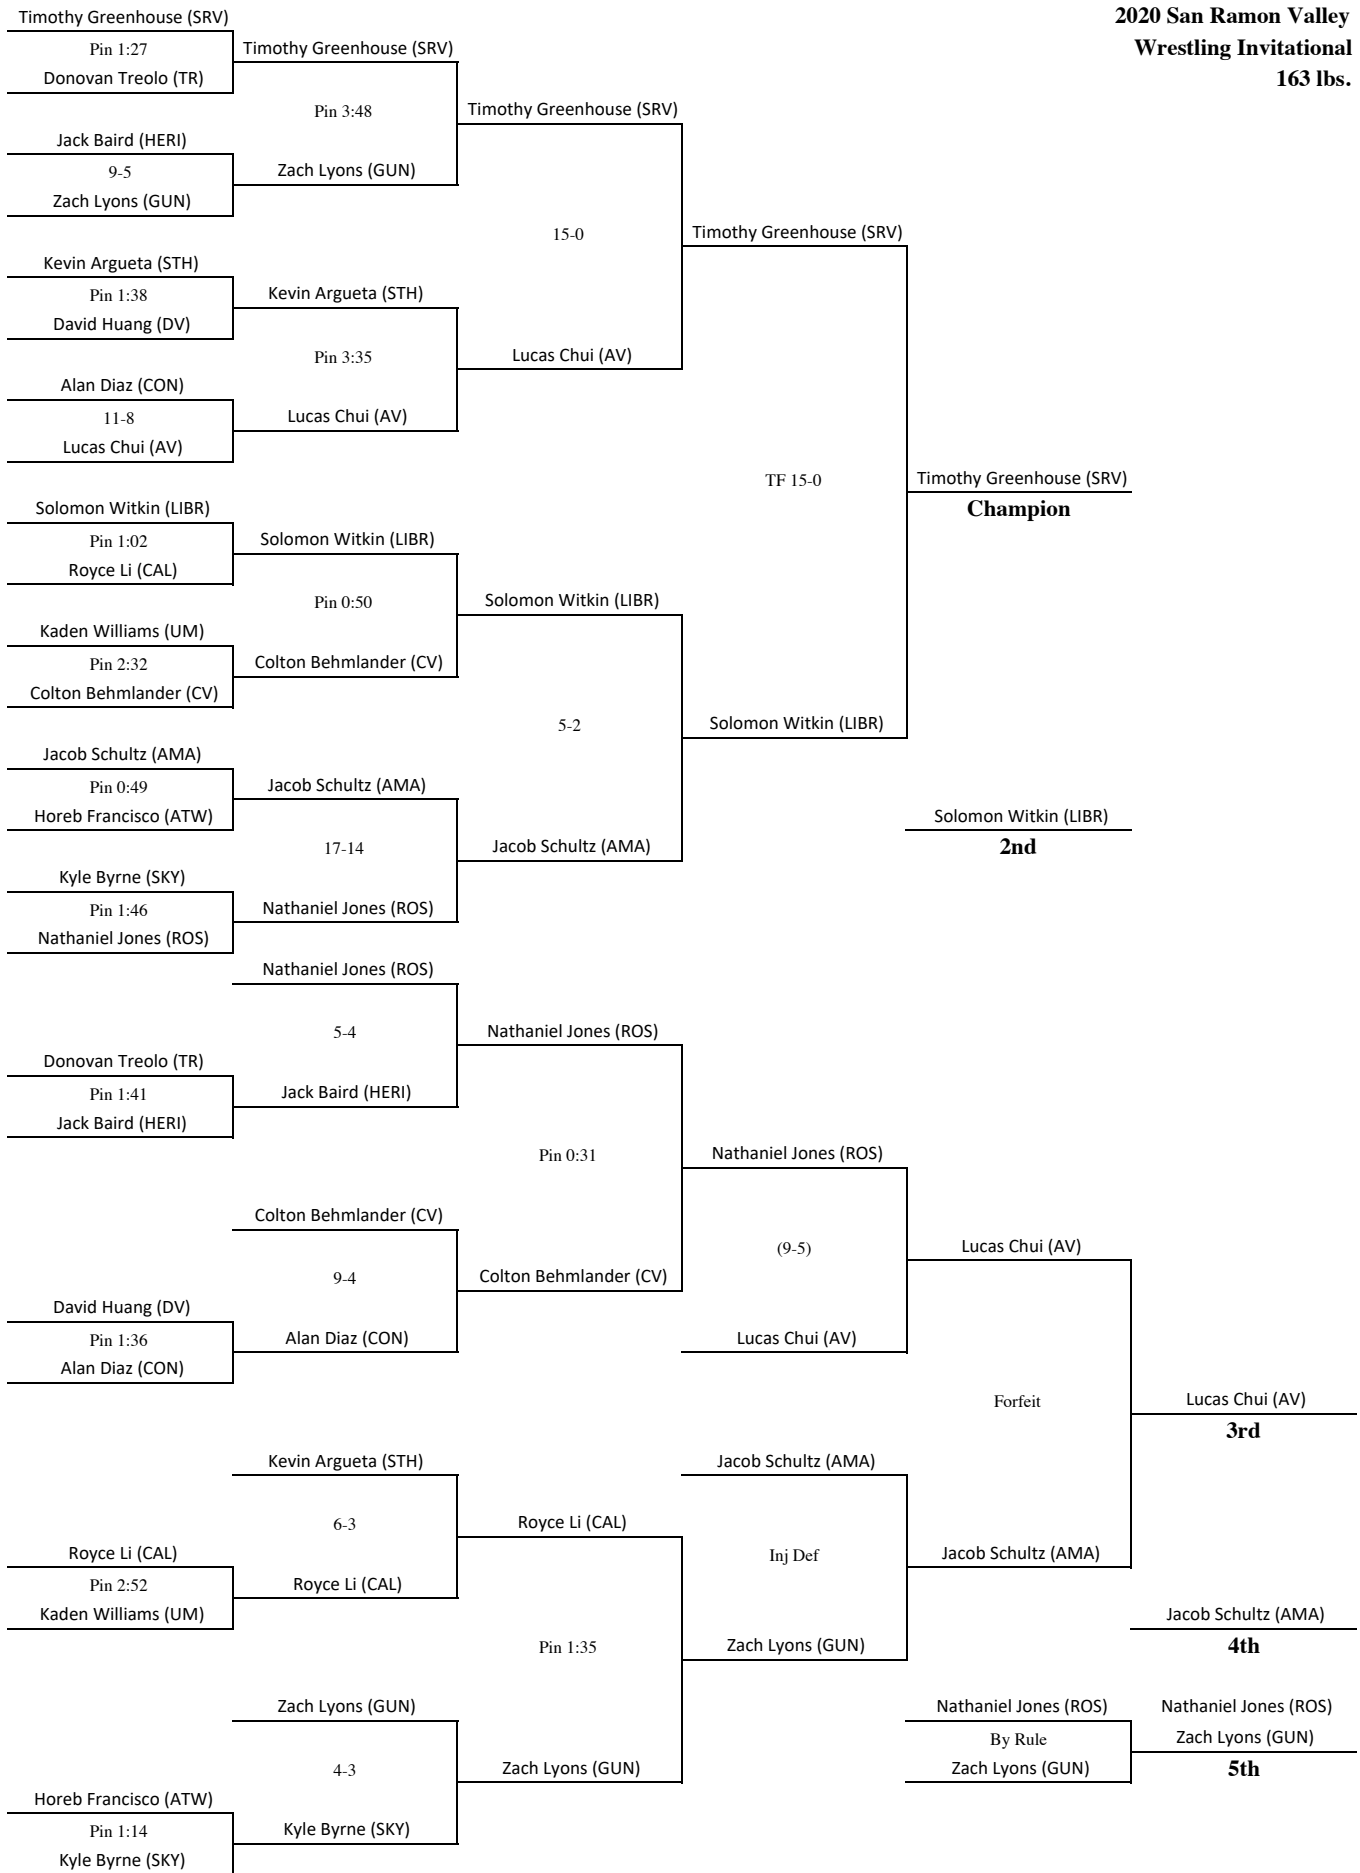

FINAL TEAM STANDINGS				2020 San Ramon Valley		
School	Total			Wrestling Invitational		
Rosemont (ROS)	152.0					
Clayton Valley (CV)	129.0					
San Ramon Valley (SRV)	112.0					
Amador Valley (AV)	107.5					
Atwater (ATW)	106.0					
Las Lomas (LL)	101.0					
California (CAL)	95.5					
Petaluma (PET)	95.5					
Shasta (SHA)	95.0					
Tracy (TR)	90.0					
Heritage (HERI)	89.5					
Placer (PLA)	75.5					
Arroyo (ARR)	71.5					
Westmont (WM)	69.0					
Antioch (ANT)	63.0					
Liberty (LIB)	63.0					
Gunn (GUN)	53.0					
Mountain House (MH)	49.0					
Amador (AMA)	48.0					
Live Oak (LO)	45.0					
Liberty Ranch (LIBR)	42.5					
Union Mine (UM)	40.0					
Monte Vista Cupertino (MV-C)	39.0					
American (AME)	36.0					
Berkeley (BER)	30.0					
Hercules (HERC)	29.5					
Albany (ALB)	27.0					
St Patricks-St Vincents (SPSV)	25.0					
St. Helena (STH)	23.5					
Merrill West (MW)	23.0					
Campolindo (CAM)	21.0					
Monte Vista Danville (MV-D)	18.0					
Pinole Valley (PV)	17.0					
Milpitas (MIL)	13.0					
San Lorenzo (SL)	10.0					
Skyline (SKY)	10.0					
Oakland Tech (OT)	8.0					
Dougherty Valley (DV)	7.0					
Athenian (ATH)	5.0					
Castlemont (CAS)	4.0					
Concord (CON)	3.0					
Ygnacio Valley (YV)	2.0					

**2020 San Ramon Valley
Wrestling Invitational
148 lbs.**

**2020 San Ramon Valley
Wrestling Invitational
163 lbs.**

2020 San Ramon Valley
Wrestling Invitational
173 lbs.

2020 San Ramon Valley
Wrestling Invitational
223 lbs.