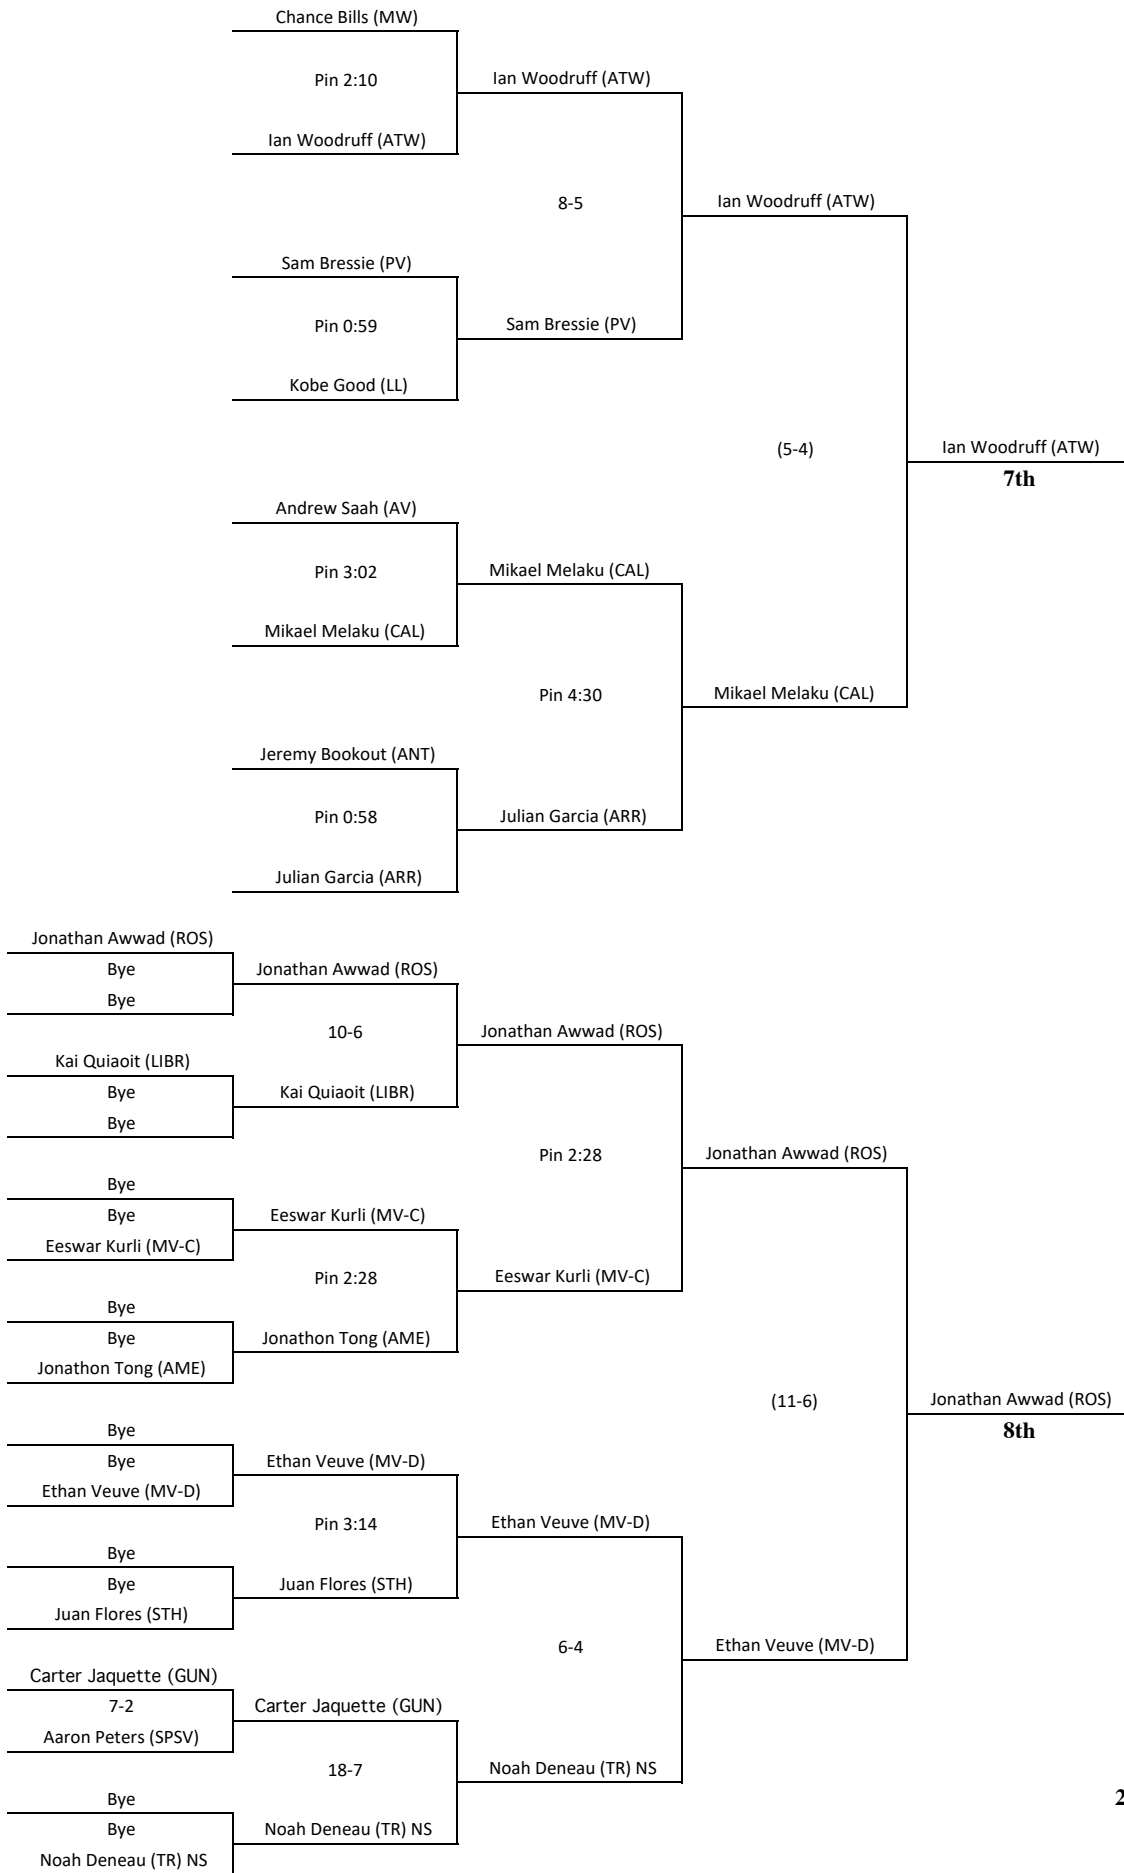

FINAL TEAM STANDINGS				2020 San Ramon Valley		
School	Total			Wrestling Invitational		
Rosemont (ROS)	152.0					
Clayton Valley (CV)	129.0					
San Ramon Valley (SRV)	112.0					
Amador Valley (AV)	107.5					
Atwater (ATW)	106.0					
Las Lomas (LL)	101.0					
California (CAL)	95.5					
Petaluma (PET)	95.5					
Shasta (SHA)	95.0					
Tracy (TR)	90.0					
Heritage (HERI)	89.5					
Placer (PLA)	75.5					
Arroyo (ARR)	71.5					
Westmont (WM)	69.0					
Antioch (ANT)	63.0					
Liberty (LIB)	63.0					
Gunn (GUN)	53.0					
Mountain House (MH)	49.0					
Amador (AMA)	48.0					
Live Oak (LO)	45.0					
Liberty Ranch (LIBR)	42.5					
Union Mine (UM)	40.0					
Monte Vista Cupertino (MV-C)	39.0					
American (AME)	36.0					
Berkeley (BER)	30.0					
Hercules (HERC)	29.5					
Albany (ALB)	27.0					
St Patricks-St Vincents (SPSV)	25.0					
St. Helena (STH)	23.5					
Merrill West (MW)	23.0					
Campolindo (CAM)	21.0					
Monte Vista Danville (MV-D)	18.0					
Pinole Valley (PV)	17.0					
Milpitas (MIL)	13.0					
San Lorenzo (SL)	10.0					
Skyline (SKY)	10.0					
Oakland Tech (OT)	8.0					
Dougherty Valley (DV)	7.0					
Athenian (ATH)	5.0					
Castlemont (CAS)	4.0					
Concord (CON)	3.0					
Ygnacio Valley (YV)	2.0					

**2020 San Ramon Valley
Wrestling Invitational
148 lbs.**

**2020 San Ramon Valley
Wrestling Invitational
163 lbs.**

2020 San Ramon Valley
Wrestling Invitational
173 lbs.

2020 San Ramon Valley
Wrestling Invitational
223 lbs.