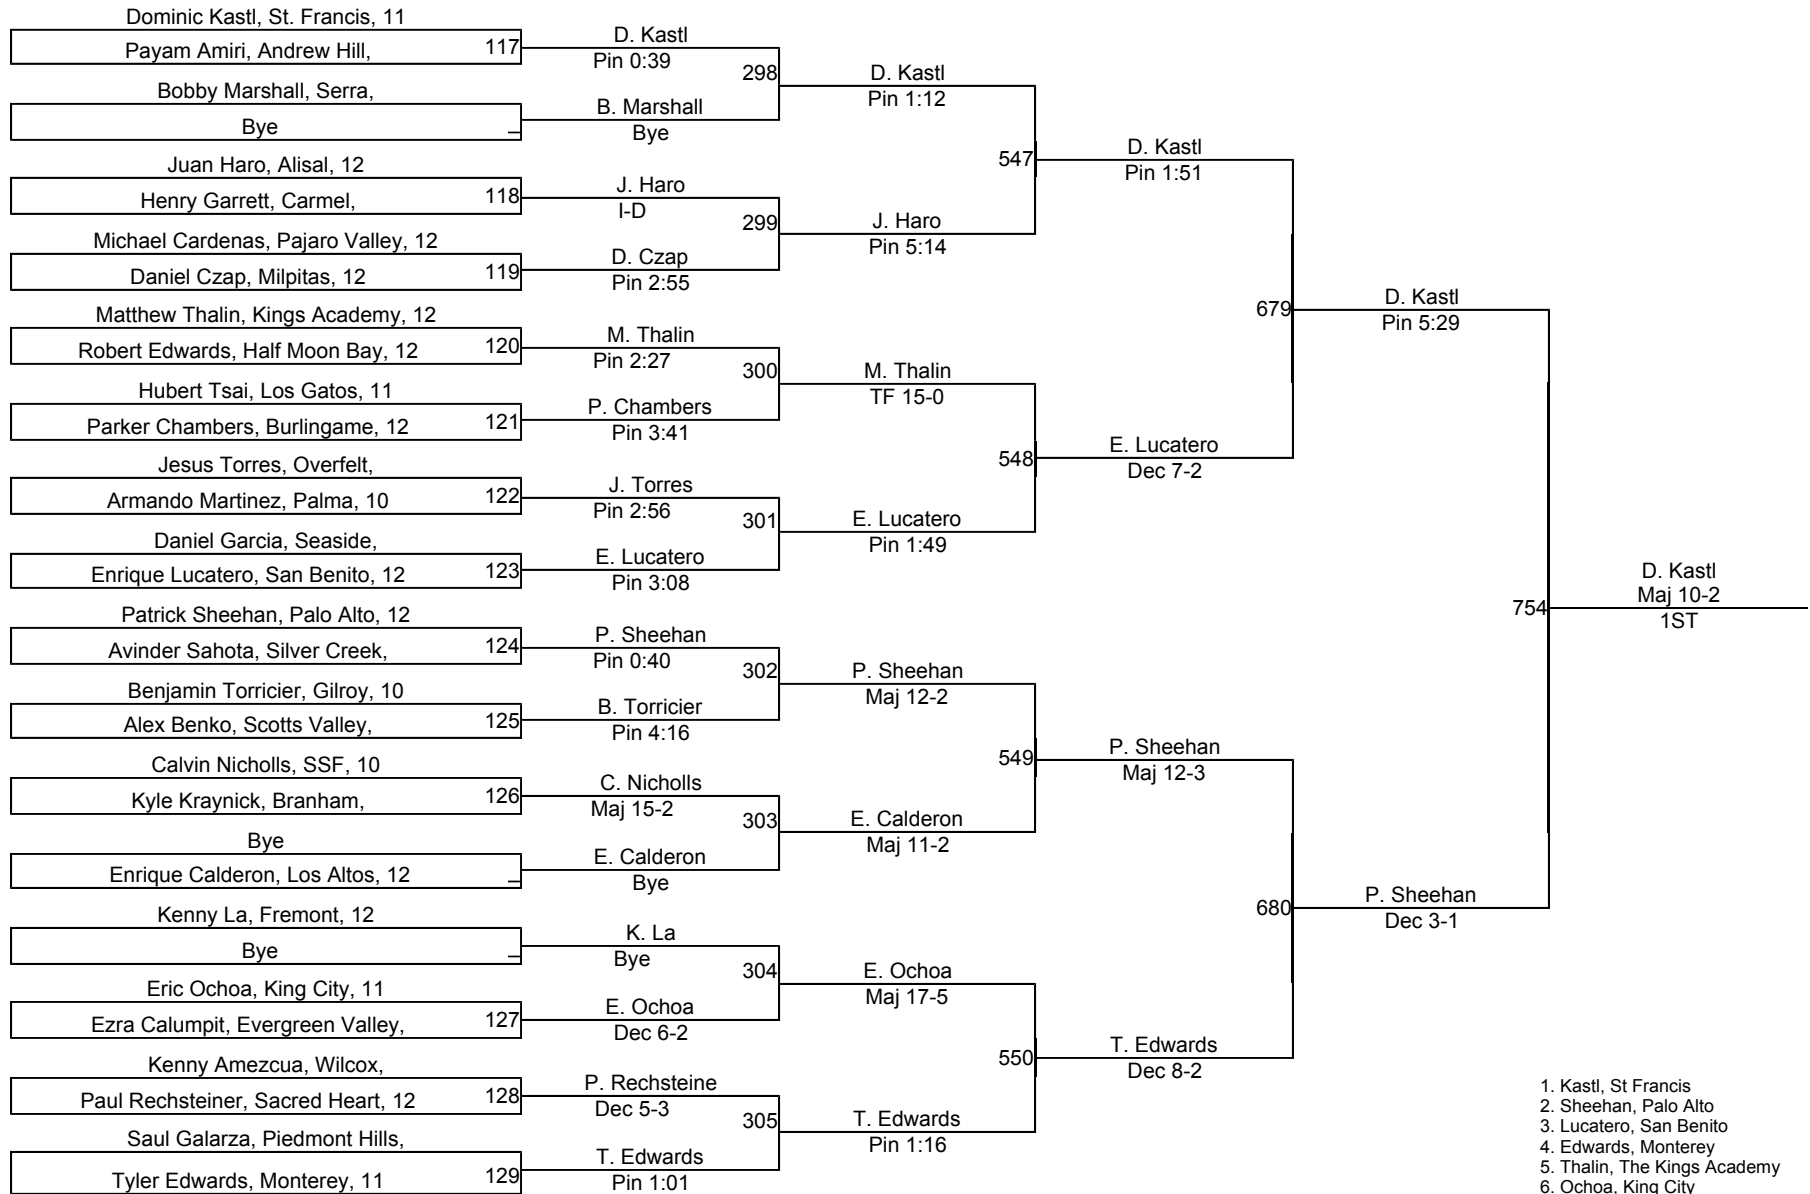

2009 Central Coast Section (CCS)

160