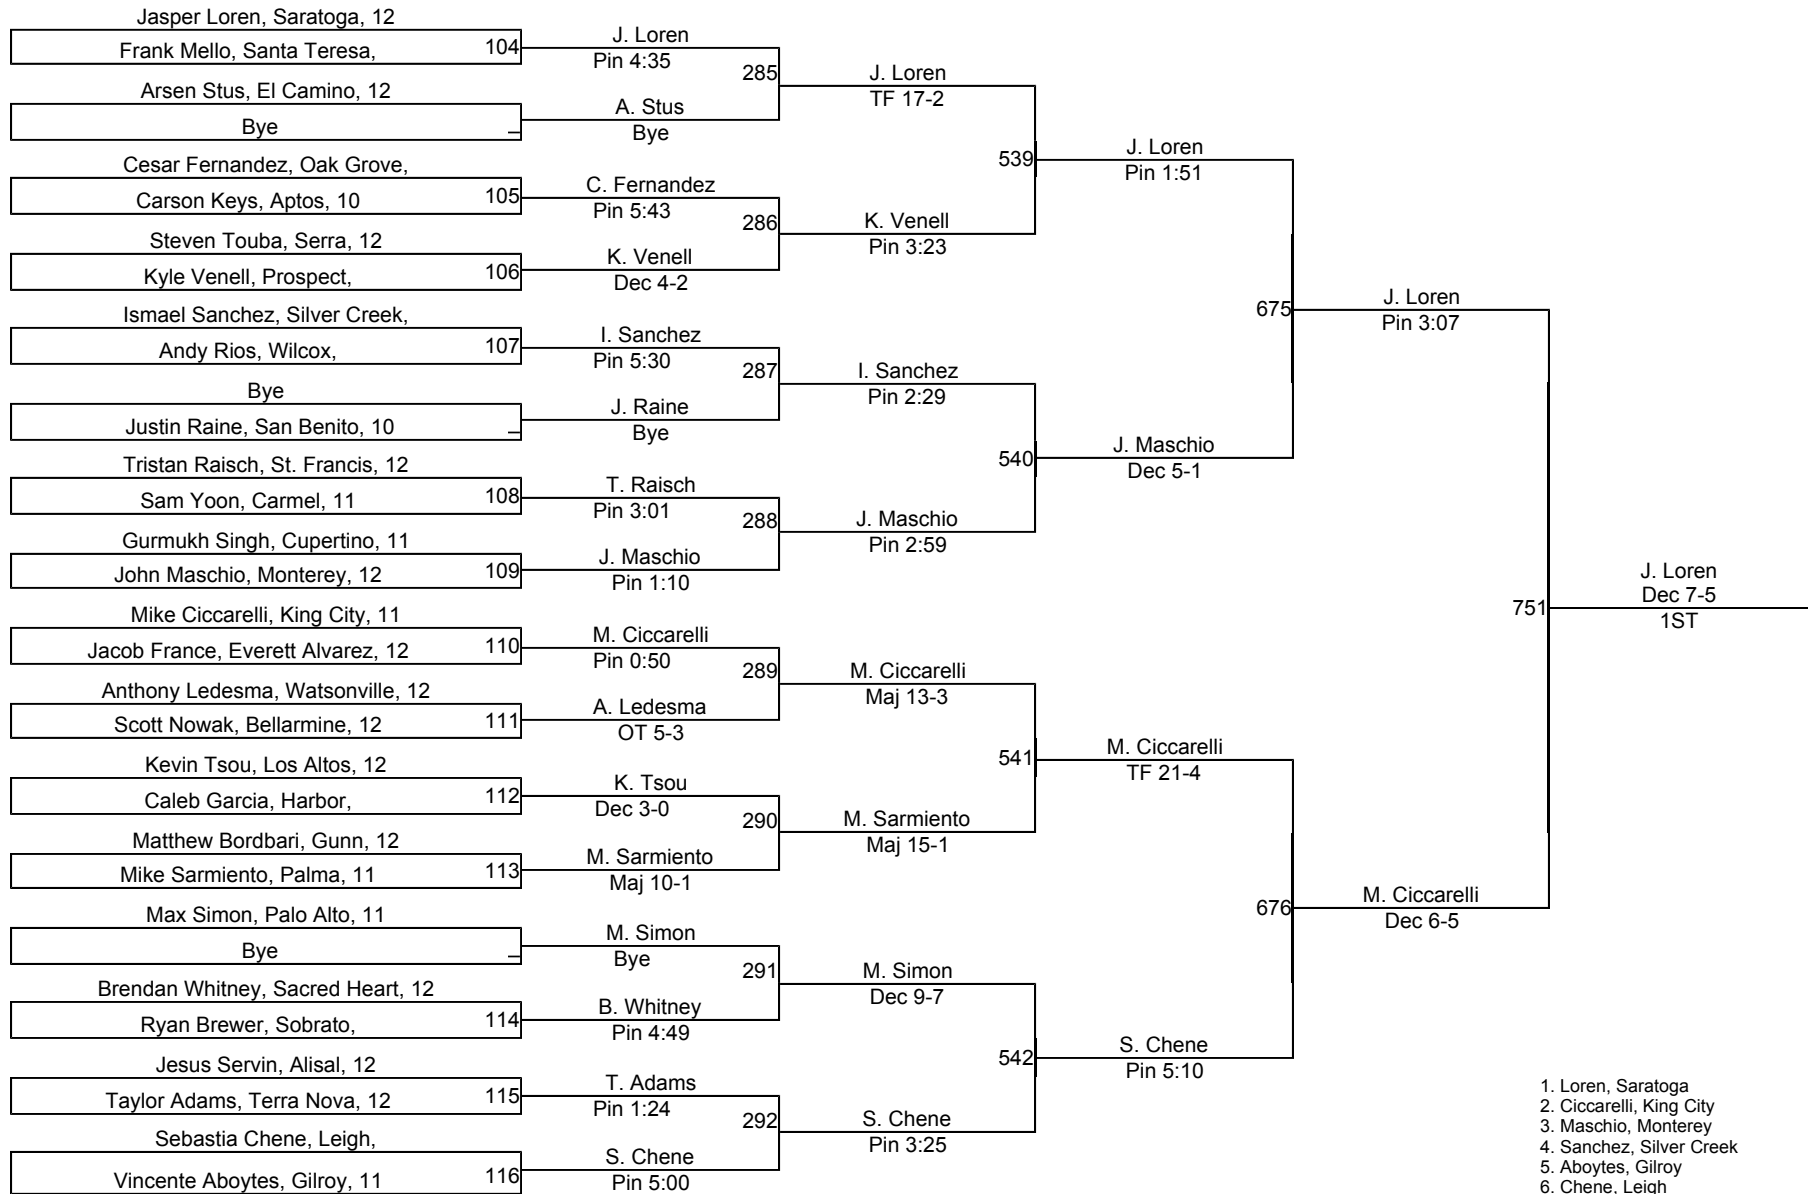

2009 Central Coast Section (CCS)

152