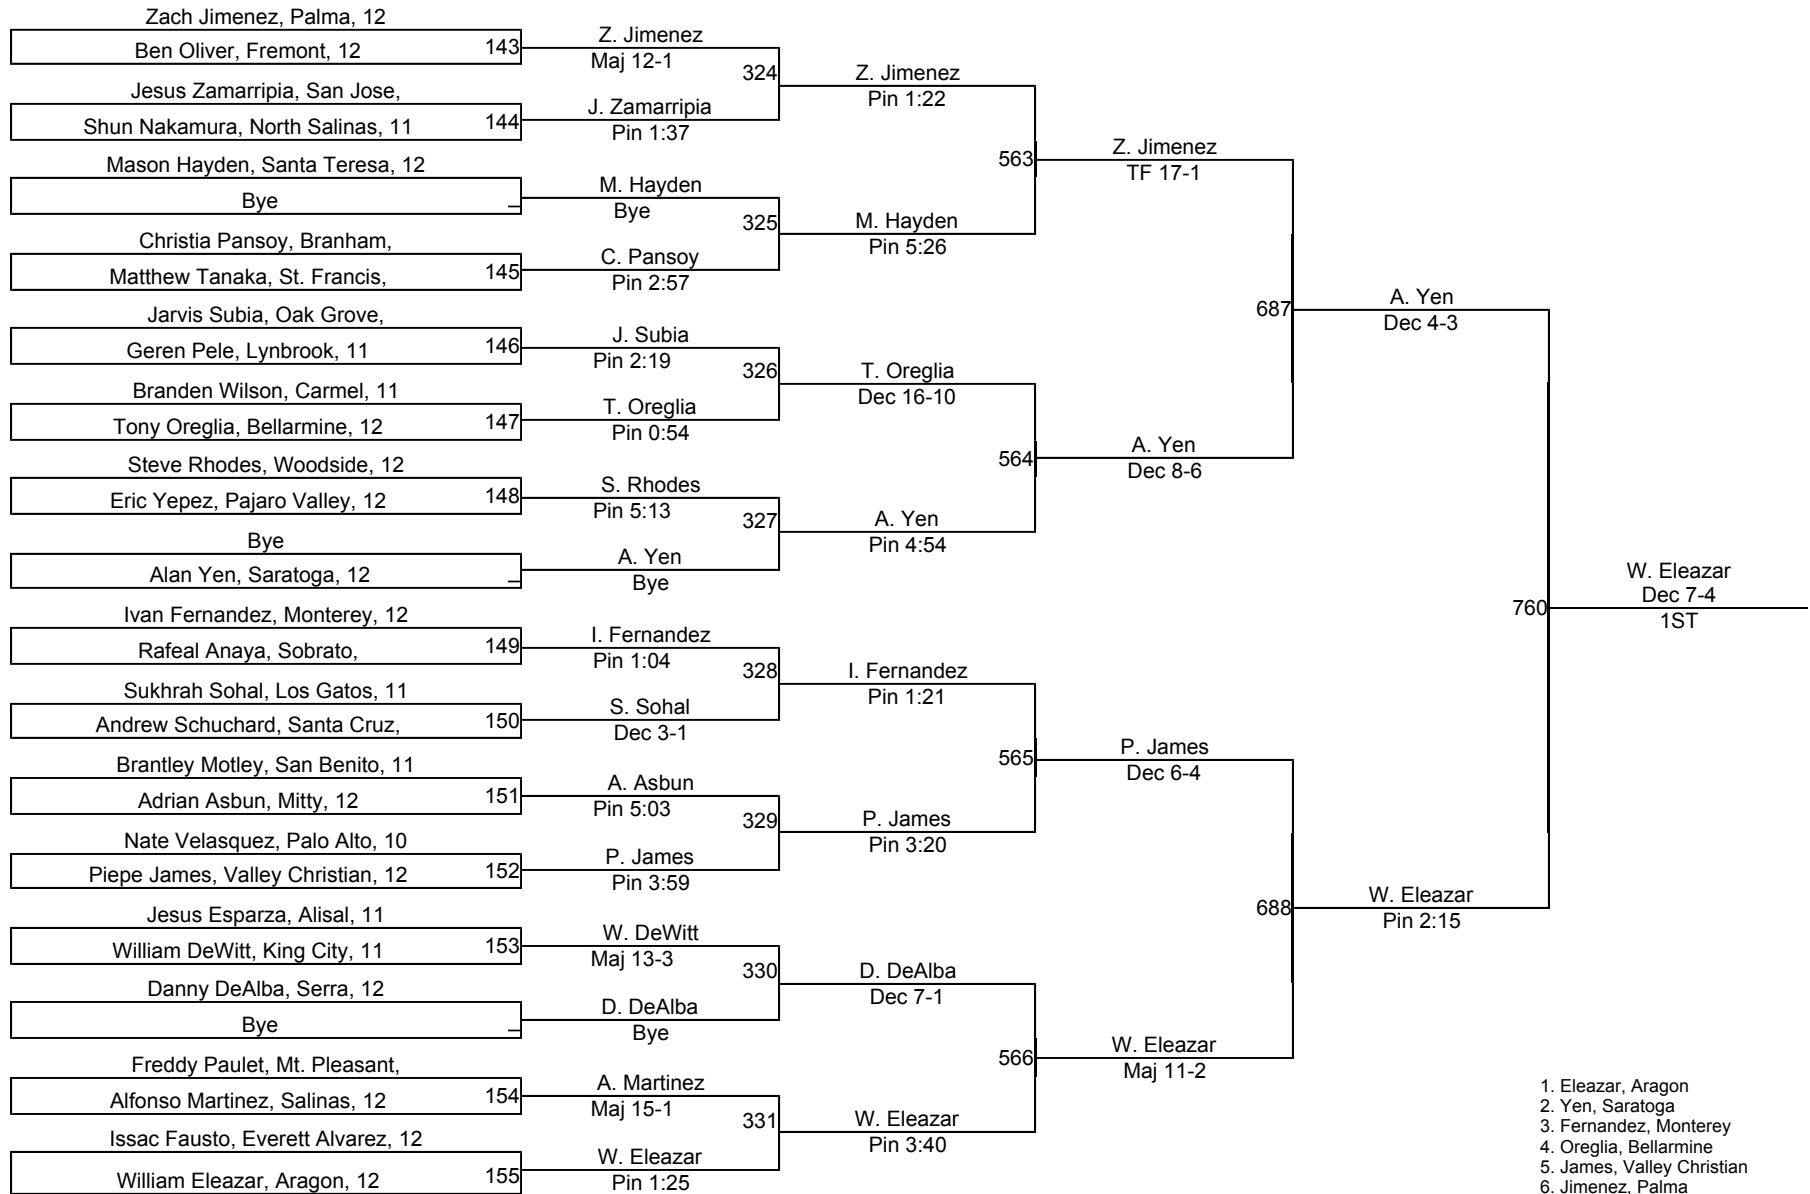

1. Eleazar, Aragon
2. Yen, Saratoga
3. Fernandez, Monterey
4. Oreglia, Bellarmine
5. James, Valley Christian
6. Jimenez, Palma

2009 Central Coast Section (CCS)

215

1. Meulman, St Francis
2. Baird, Palma
3. Mayorga, El Camino
4. Dunlap, Soquel
5. Morales, Oak Grove
6. Lopez, Serra