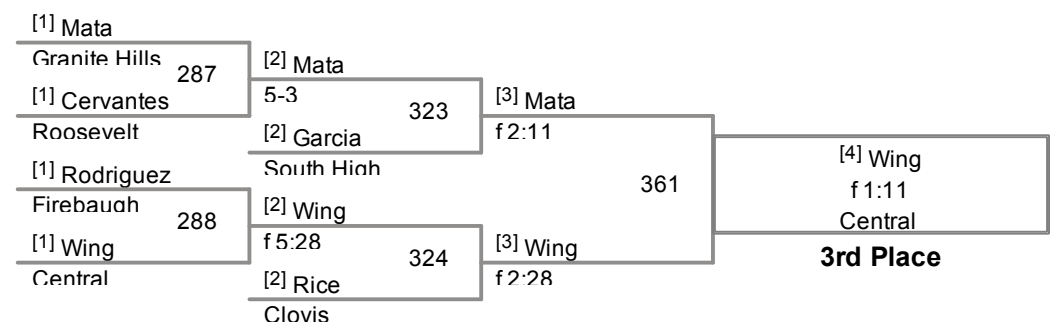

**152 Lbs**

California Classic 2012  
California Clas Division

**160 Lbs**

California Classic 2012  
California Clas Division

**170 Lbs**

California Classic 2012  
California Clas Division

**182 Lbs**

California Classic 2012  
California Clas Division