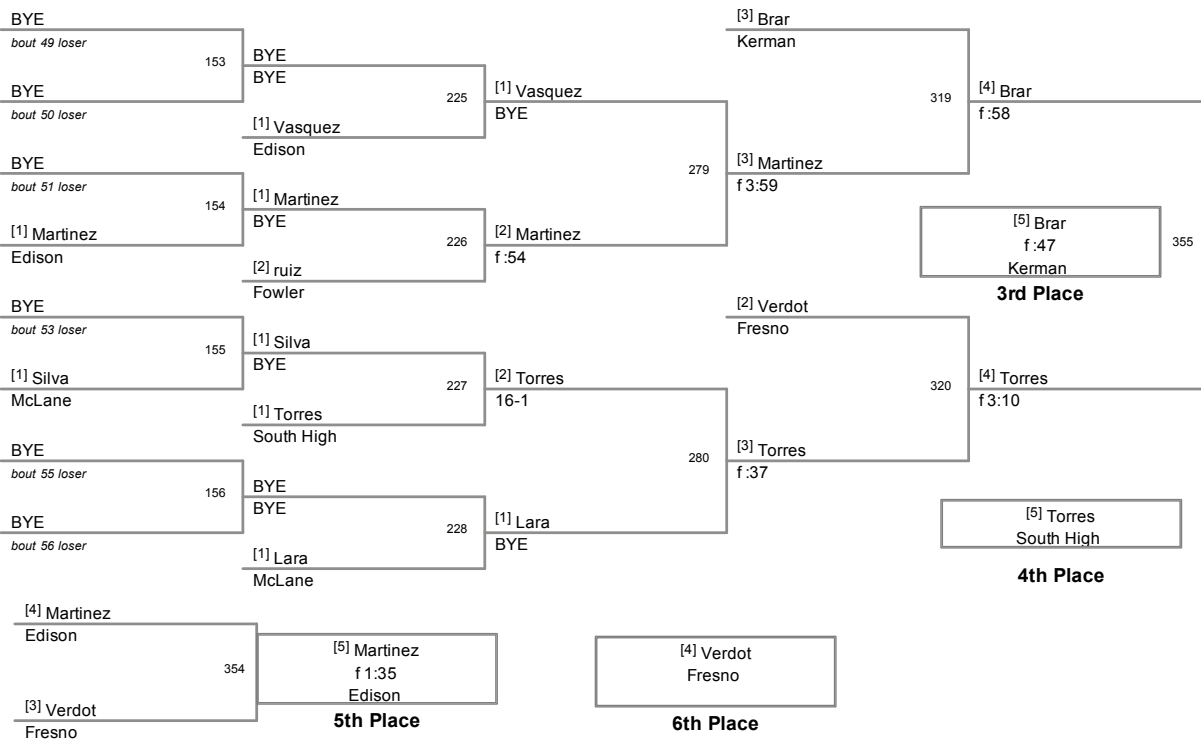

California Classic 2012
California Clas Division

152 Lbs