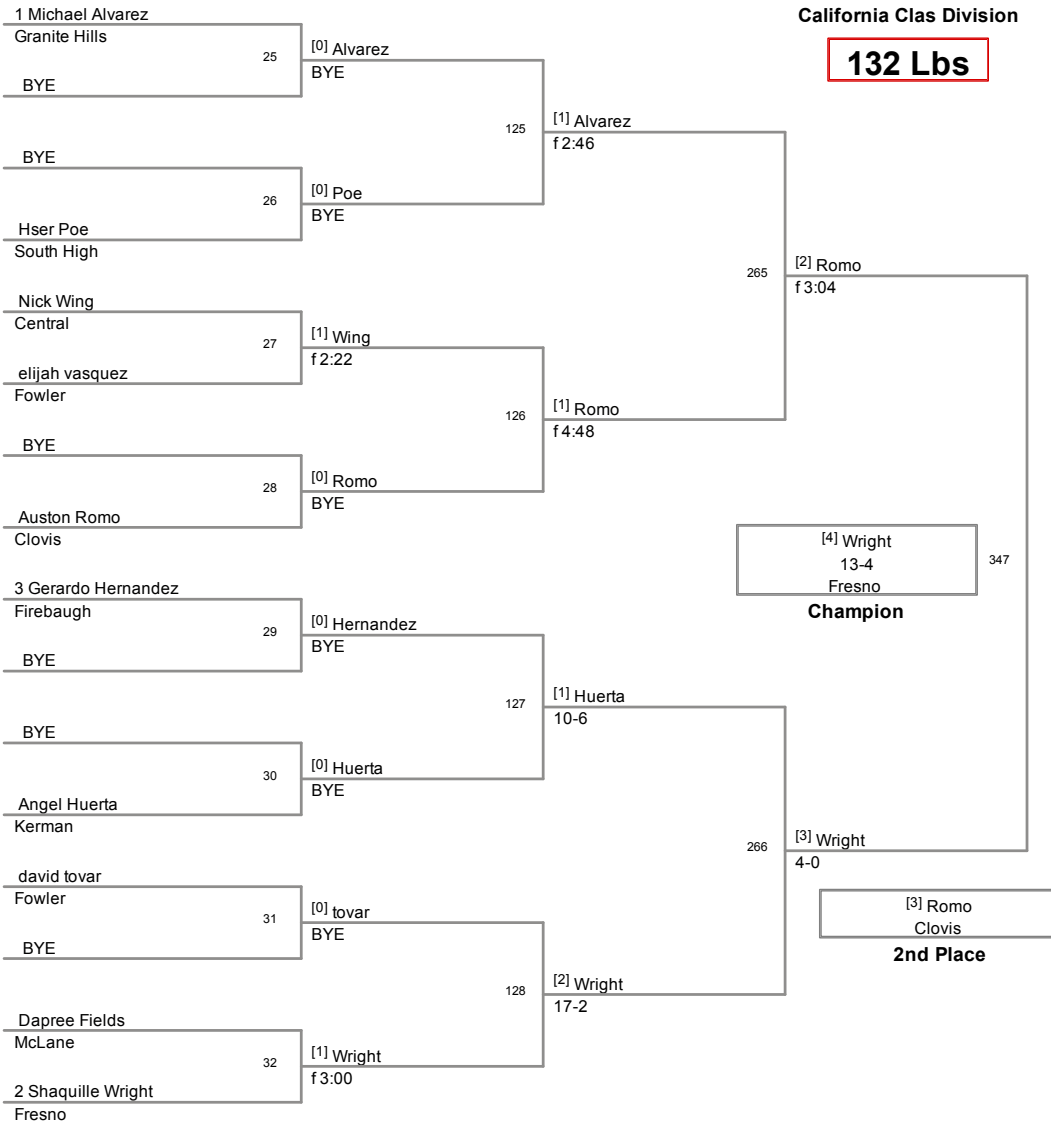

California Classic 2012
California Clas Division

132 Lbs