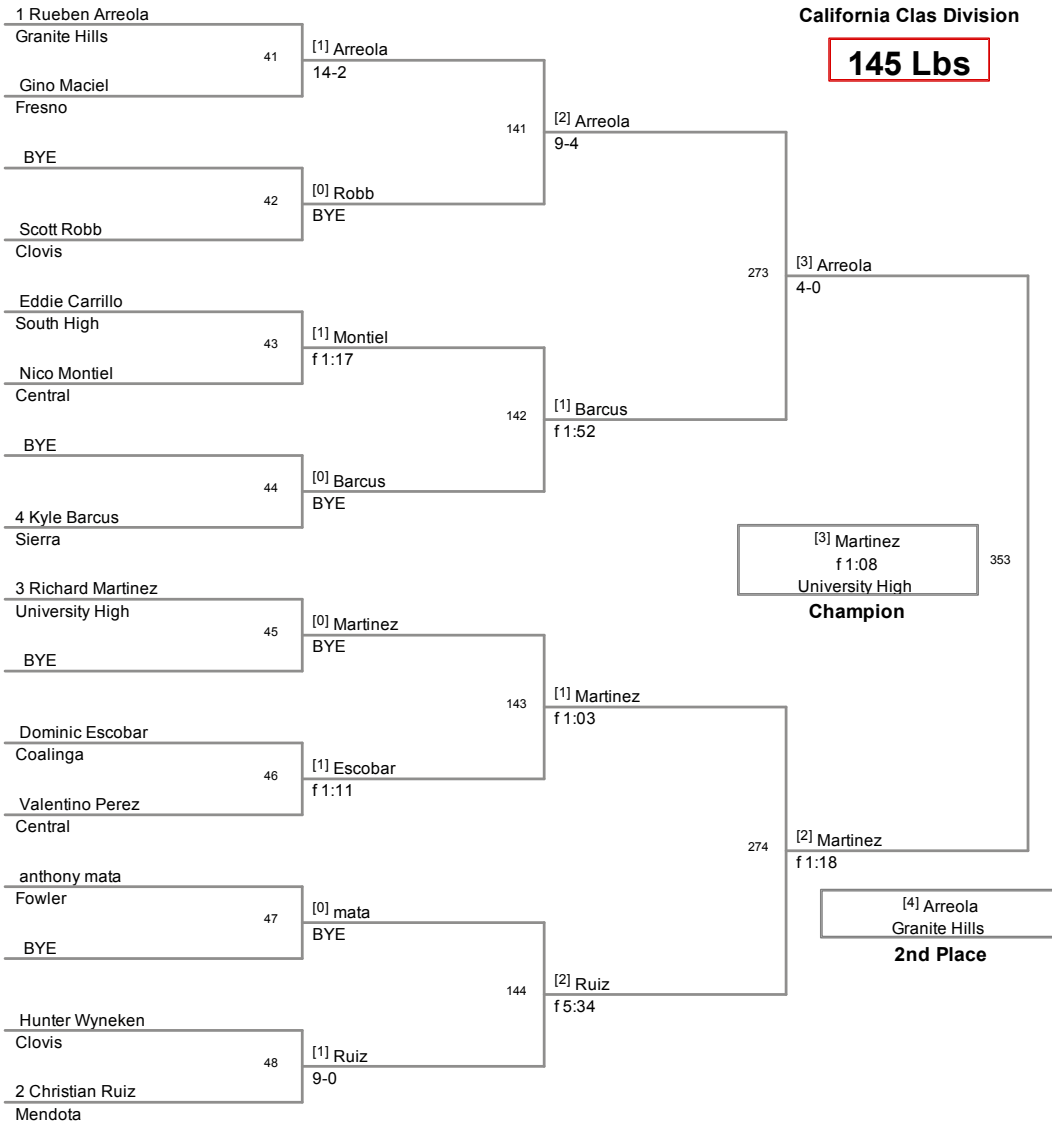

**126 Lbs**

California Classic 2012  
California Clas Division

**132 Lbs**

California Classic 2012  
California Clas Division

**138 Lbs**

California Classic 2012  
California Clas Division

**145 Lbs**

California Classic 2012  
California Clas Division