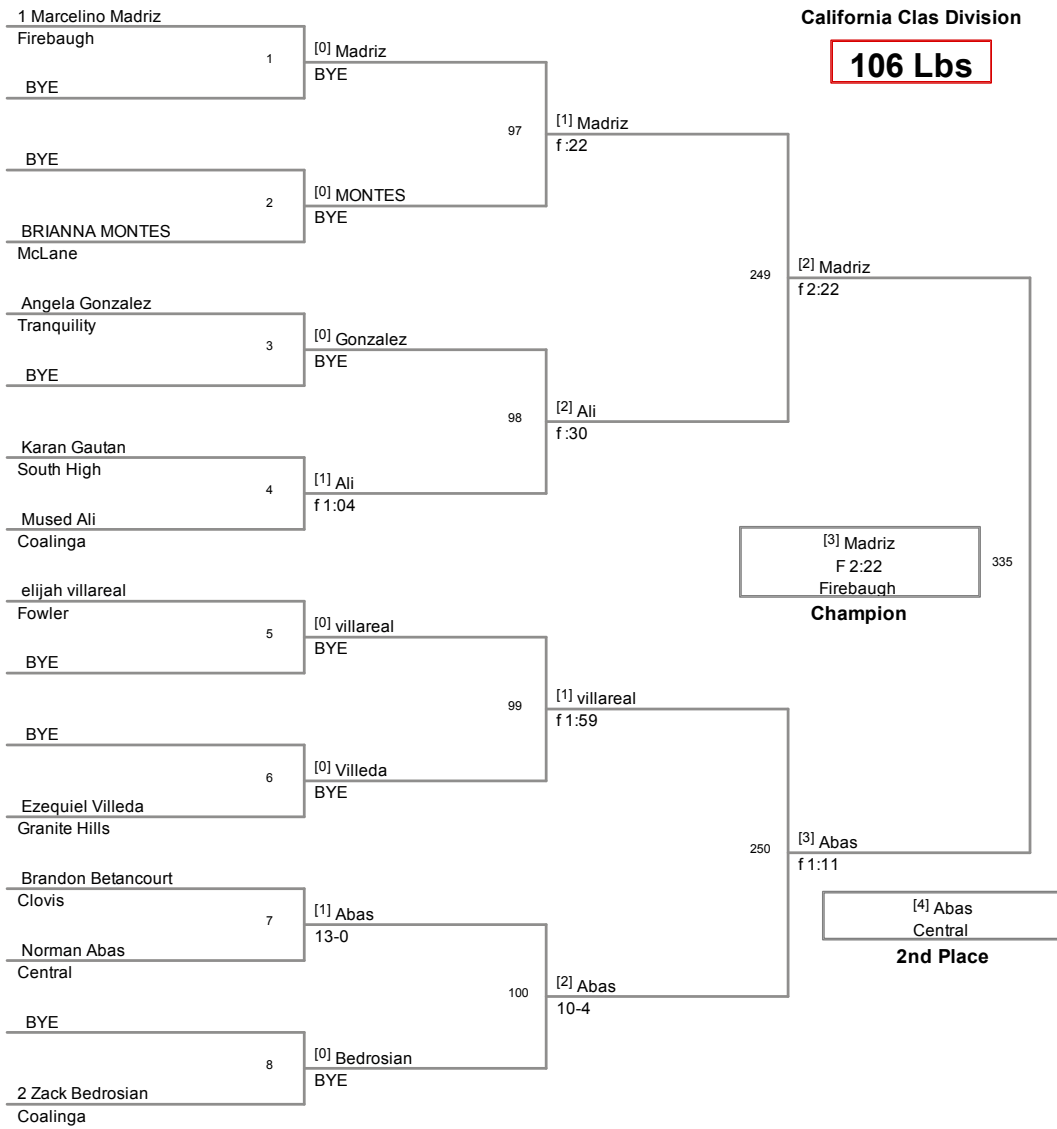

California Classic 2012
California Clas Division

106 Lbs