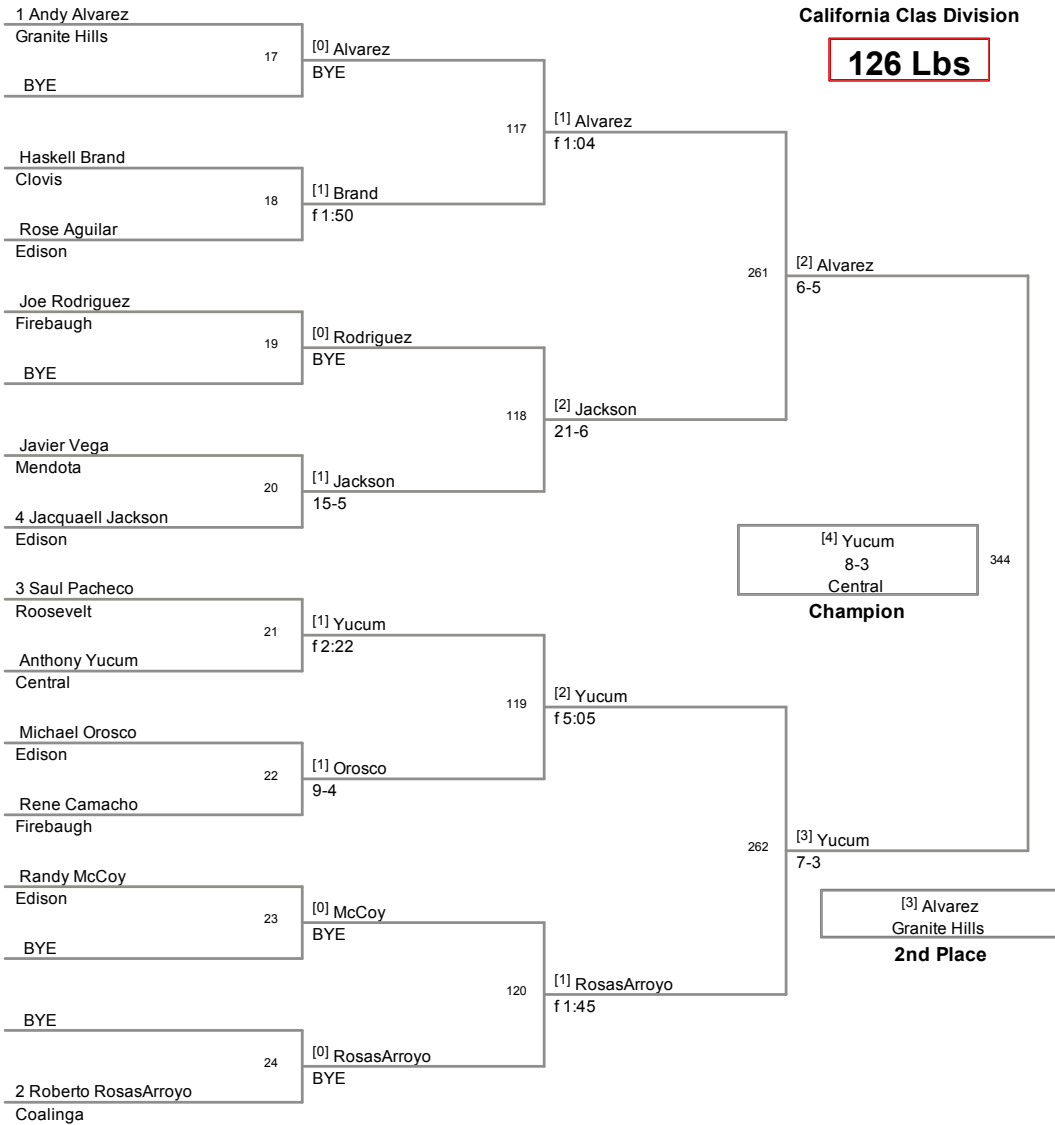

California Classic 2012
California Clas Division

126 Lbs