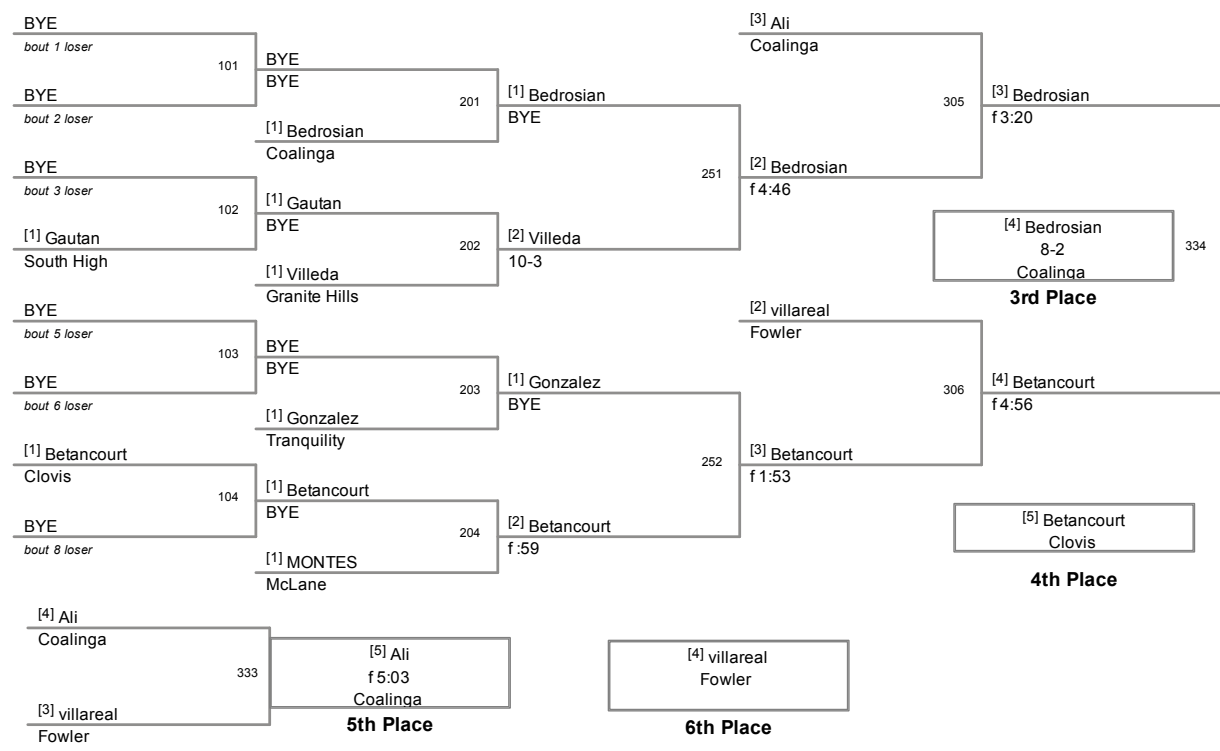

California Classic 2012
California Clas Division

106 Lbs