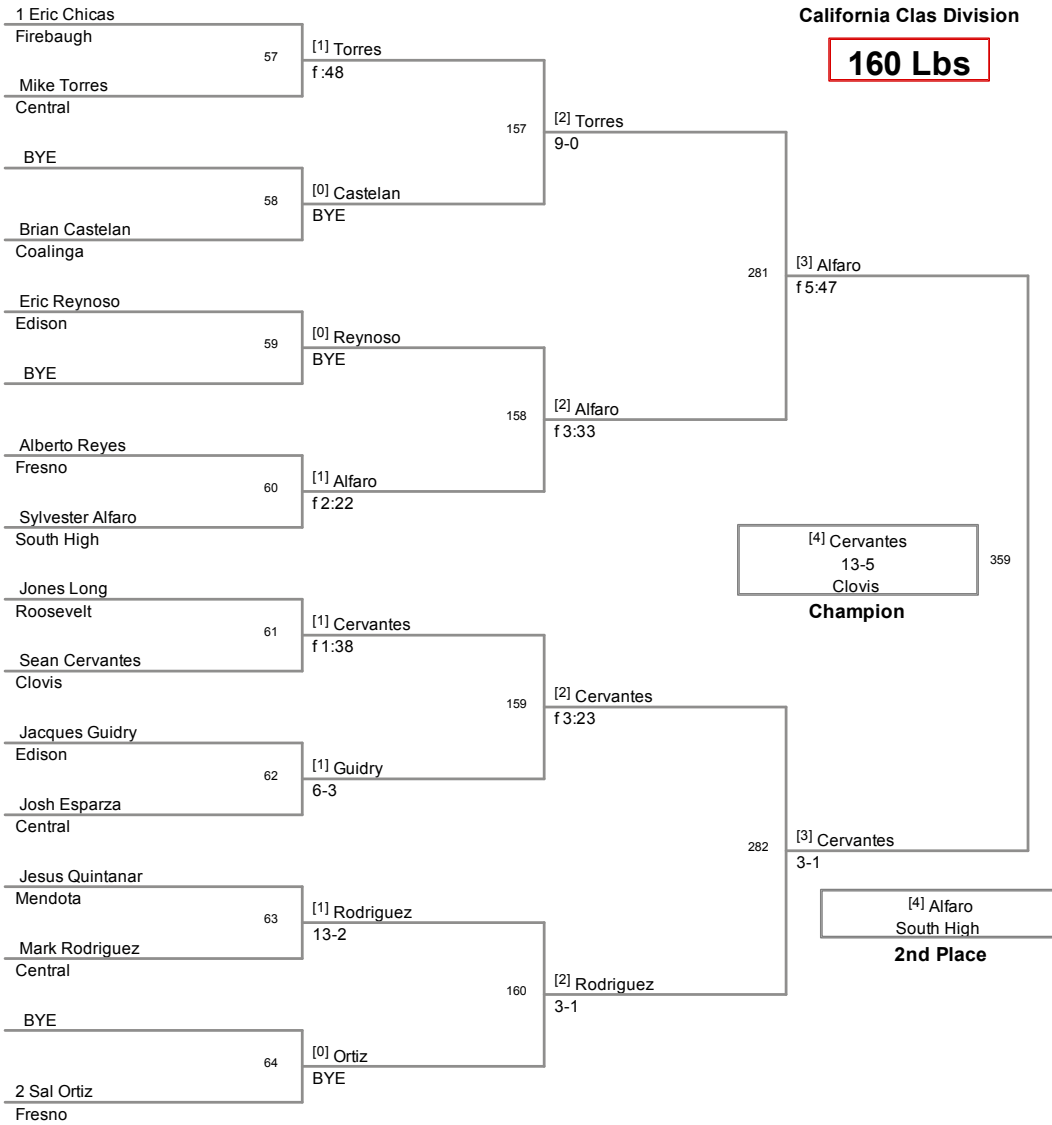

California Classic 2012
California Clas Division

160 Lbs