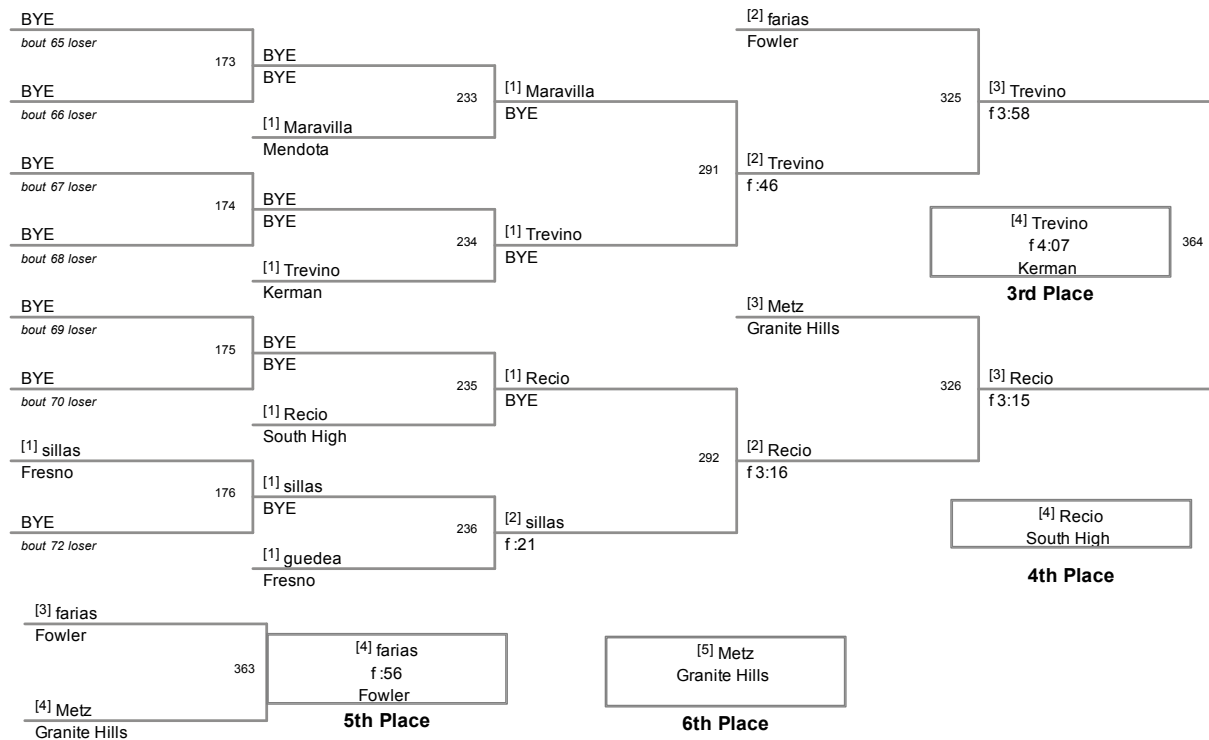

**152 Lbs**

California Classic 2012  
California Clas Division

**160 Lbs**

California Classic 2012  
California Clas Division

**170 Lbs**

California Classic 2012  
California Clas Division

**182 Lbs**

California Classic 2012  
California Clas Division