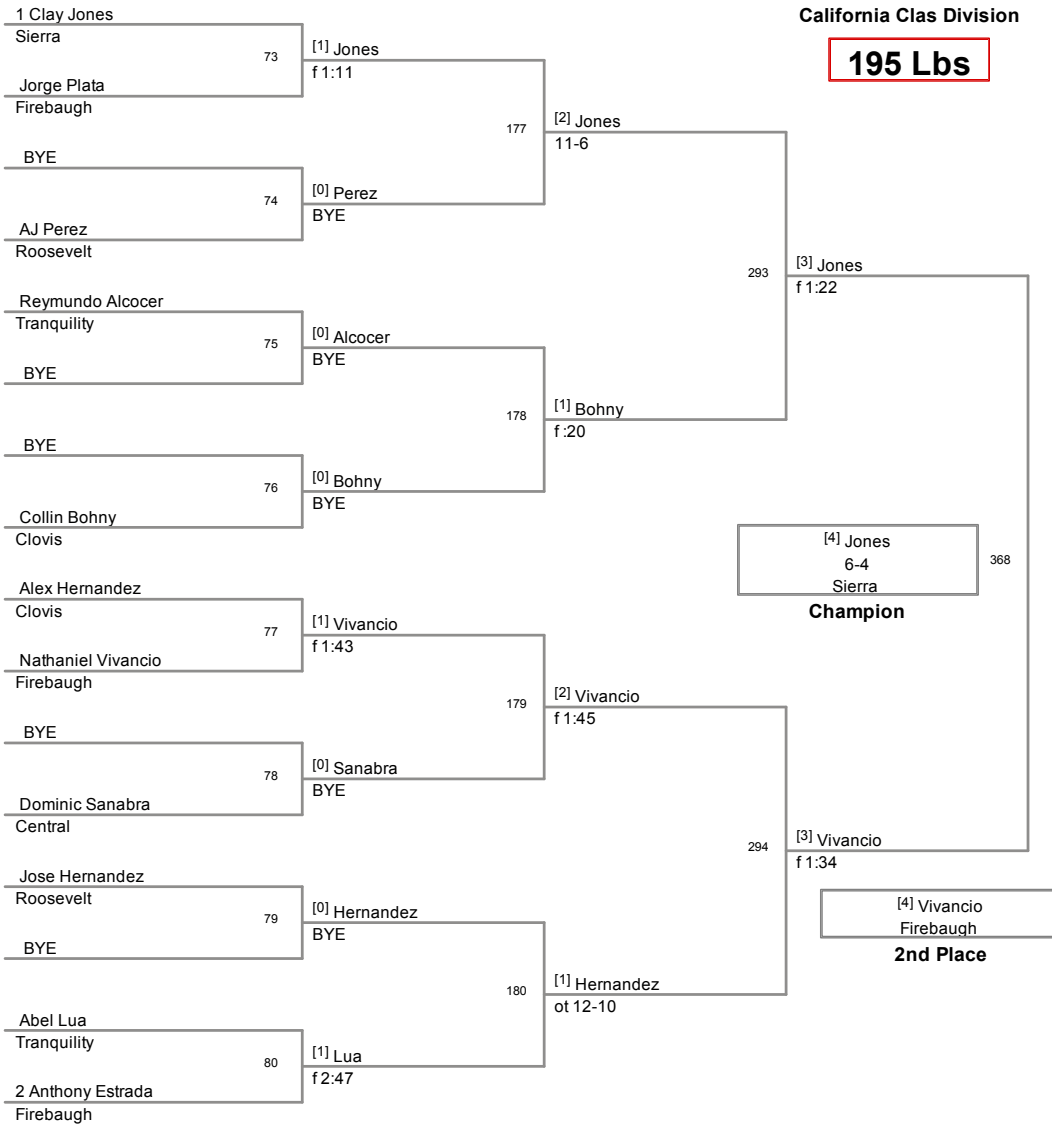

California Classic 2012
California Clas Division

195 Lbs