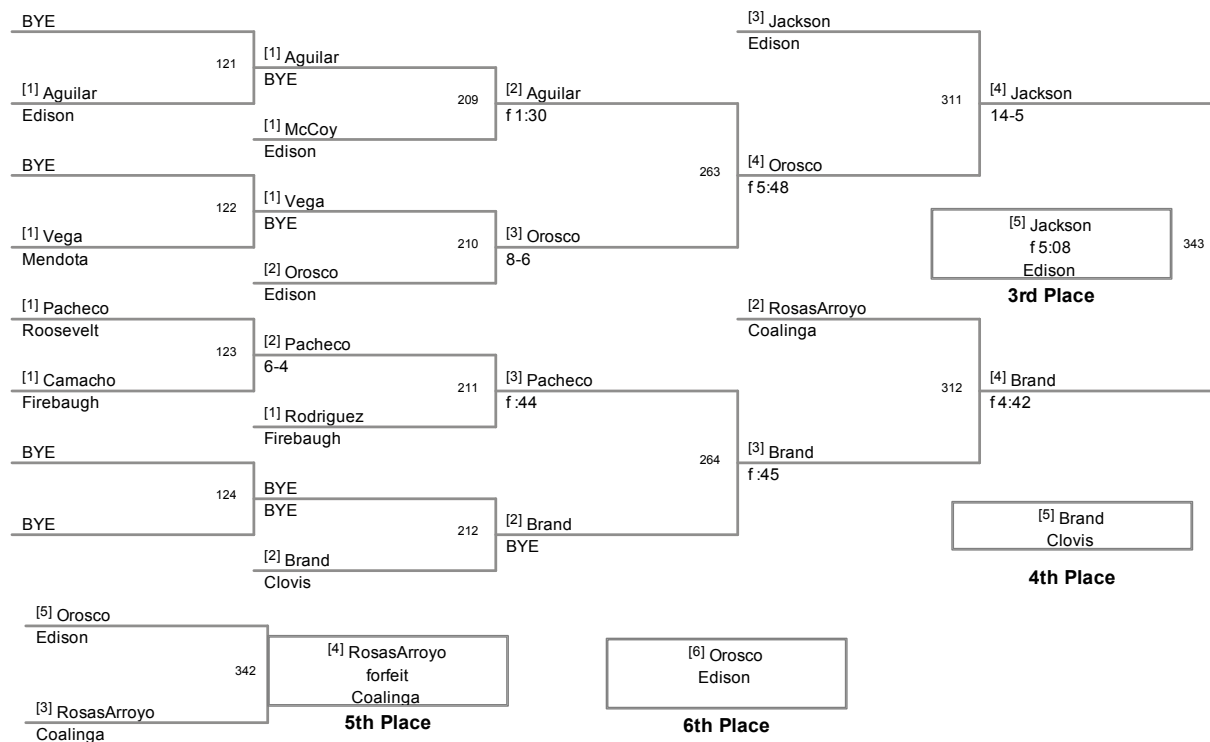

California Classic 2012
California Clas Division

126 Lbs