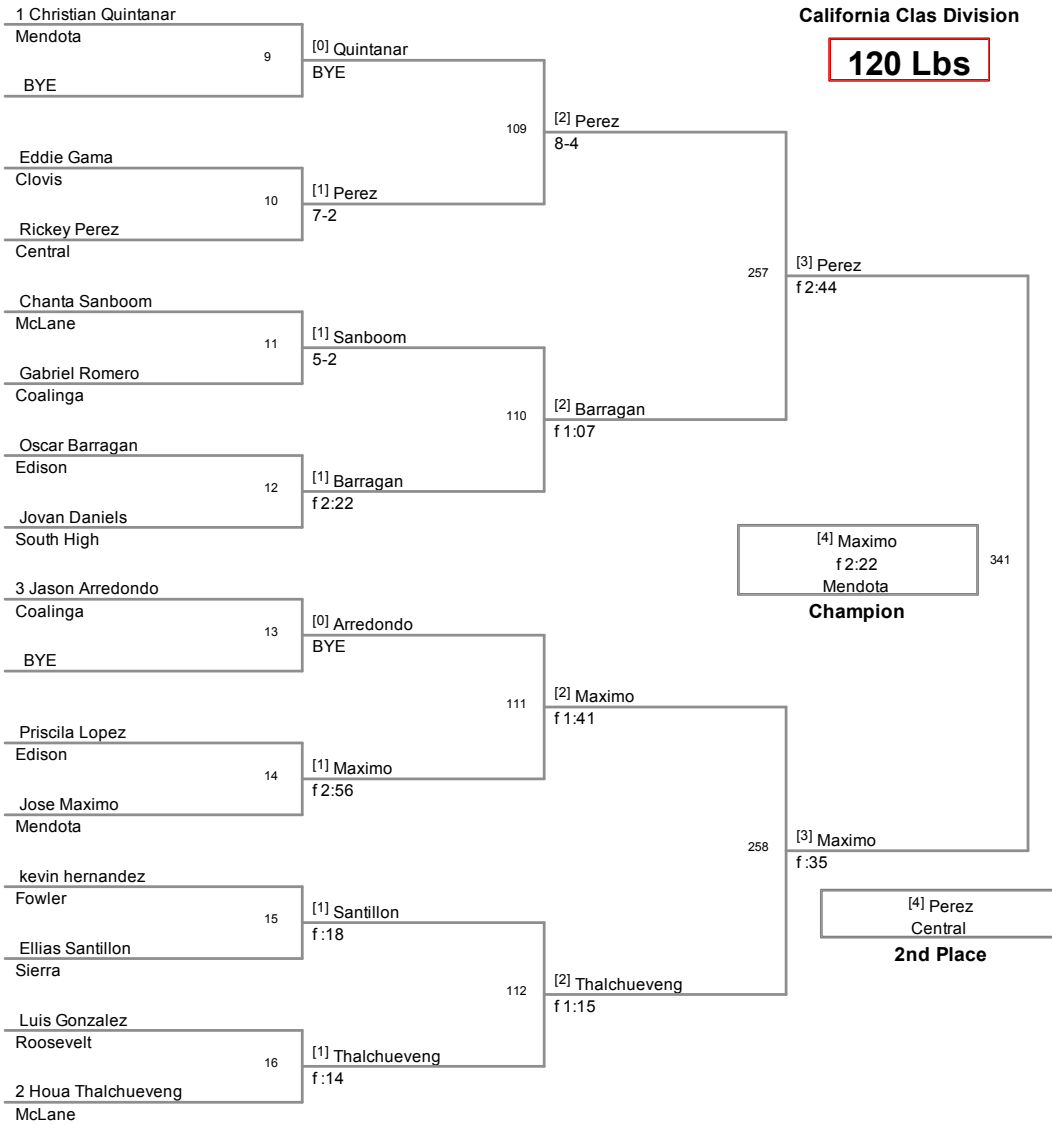

California Classic 2012  
California Clas Division

**106 Lbs**

California Classic 2012  
California Clas Division

**113 Lbs**

California Classic 2012  
California Clas Division

**120 Lbs**

California Classic 2012  
California Clas Division