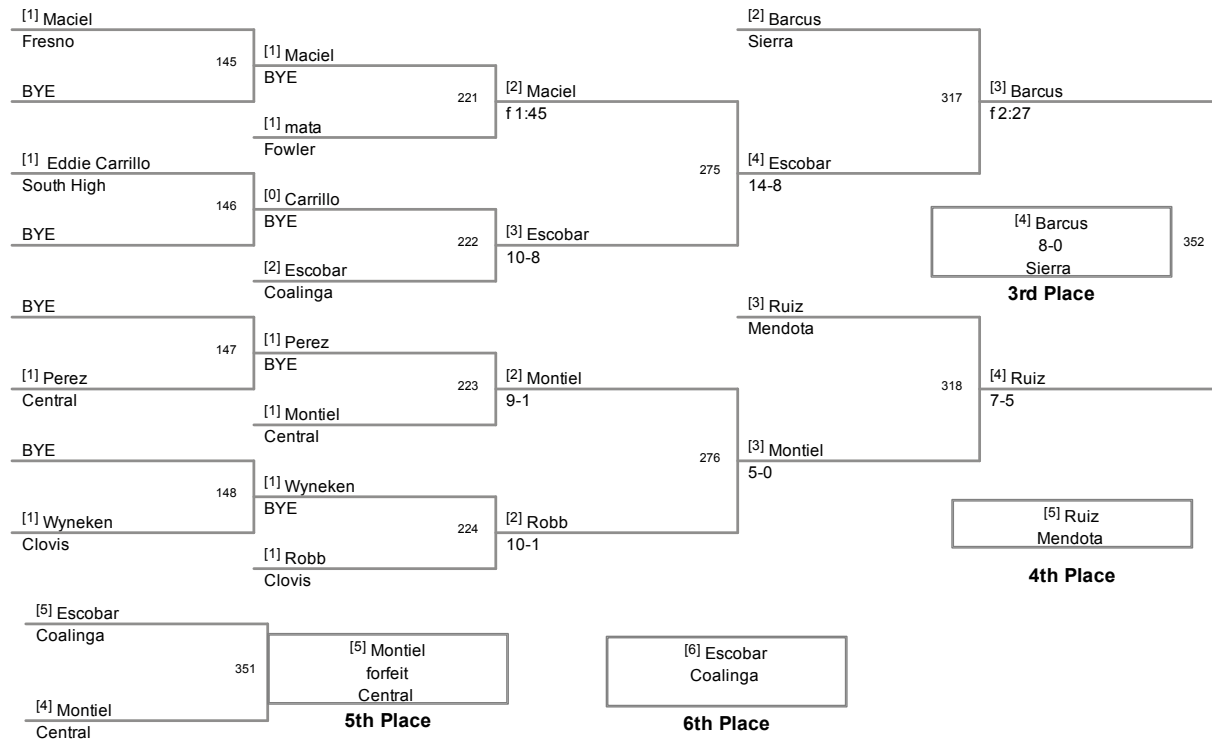

**126 Lbs**

California Classic 2012  
California Clas Division

**132 Lbs**

California Classic 2012  
California Clas Division

**138 Lbs**

California Classic 2012  
California Clas Division

**145 Lbs**

California Classic 2012  
California Clas Division