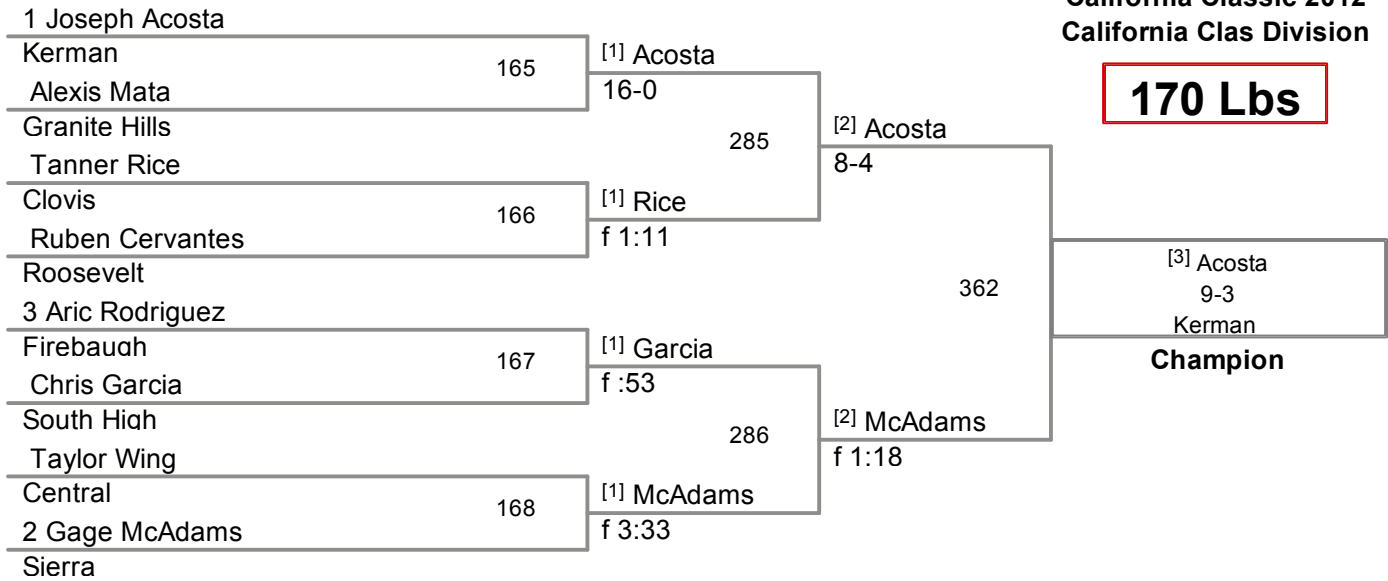

**152 Lbs**

California Classic 2012  
California Clas Division

**160 Lbs**

California Classic 2012  
California Clas Division

**170 Lbs**

California Classic 2012  
California Clas Division

**182 Lbs**

California Classic 2012  
California Clas Division