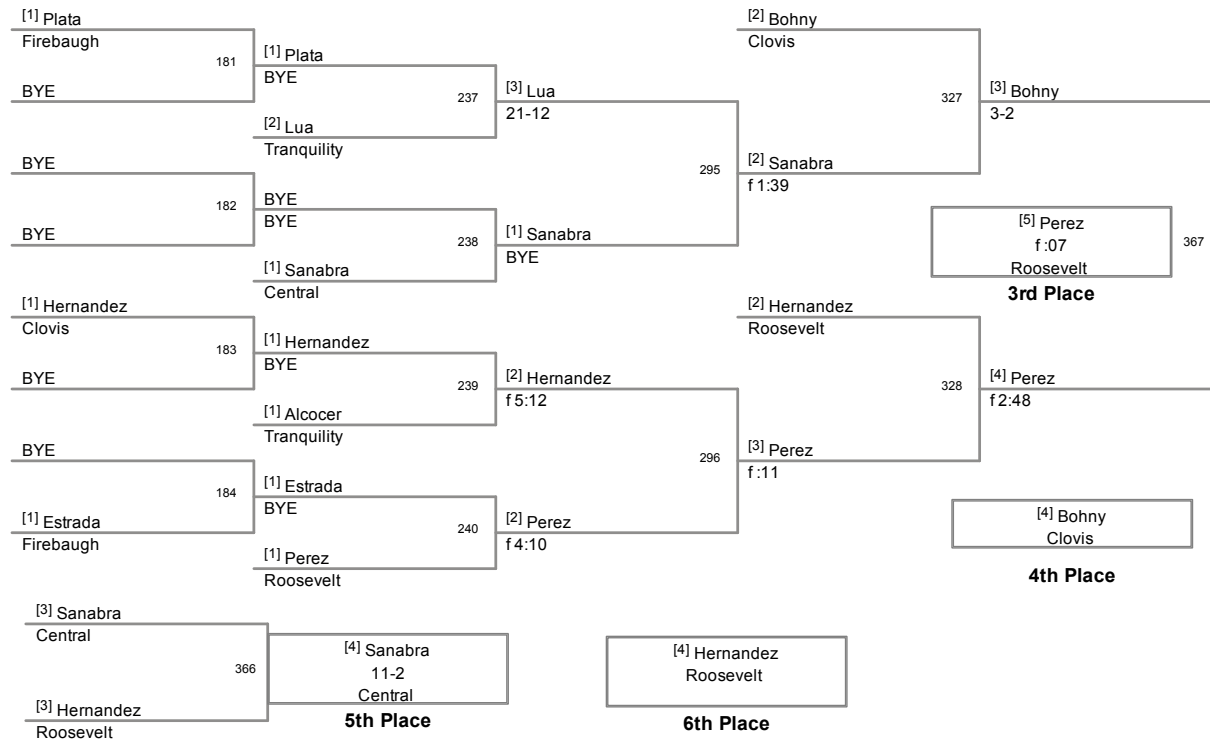

California Classic 2012
California Clas Division

195 Lbs