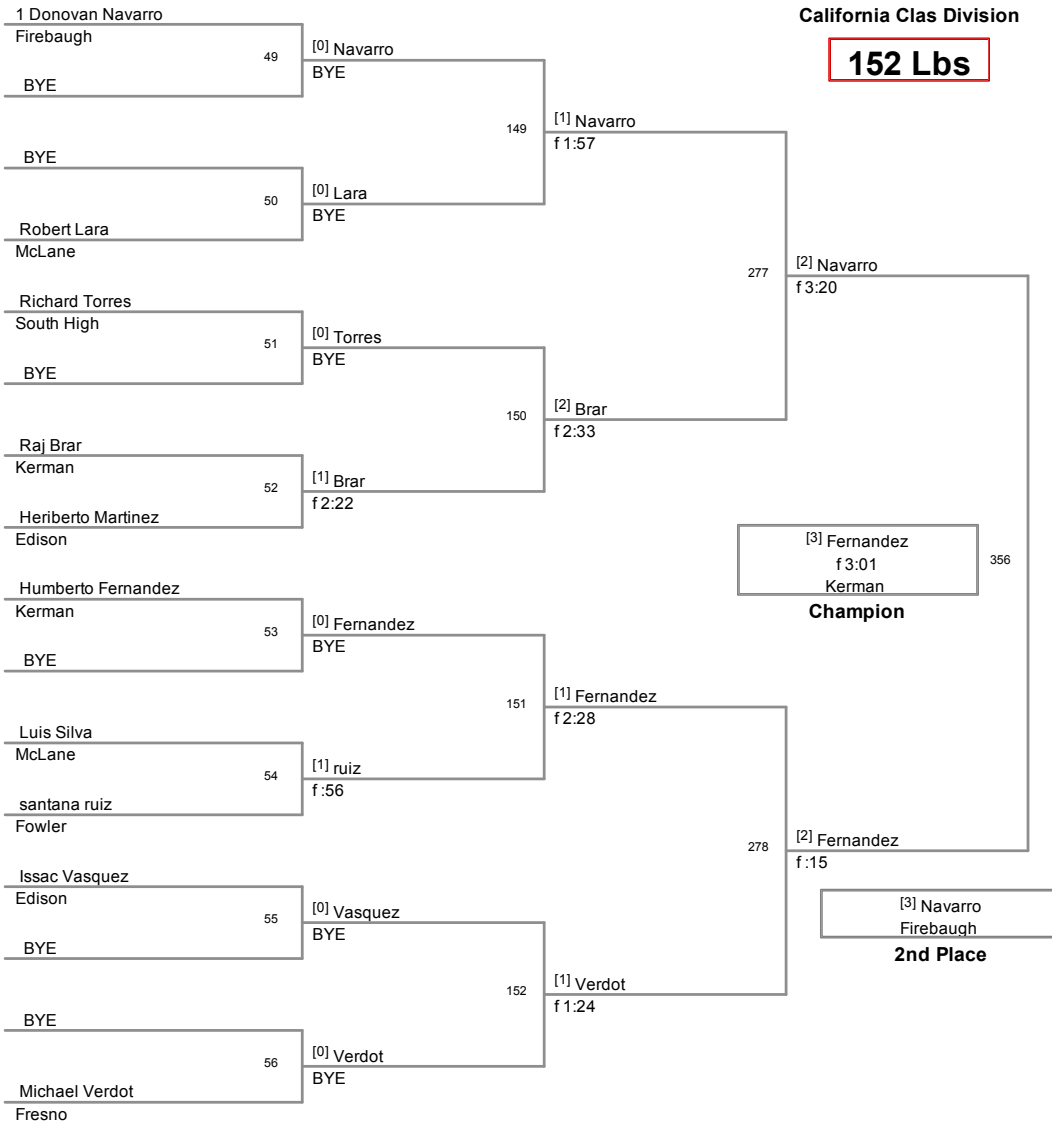

California Classic 2012
California Clas Division

152 Lbs