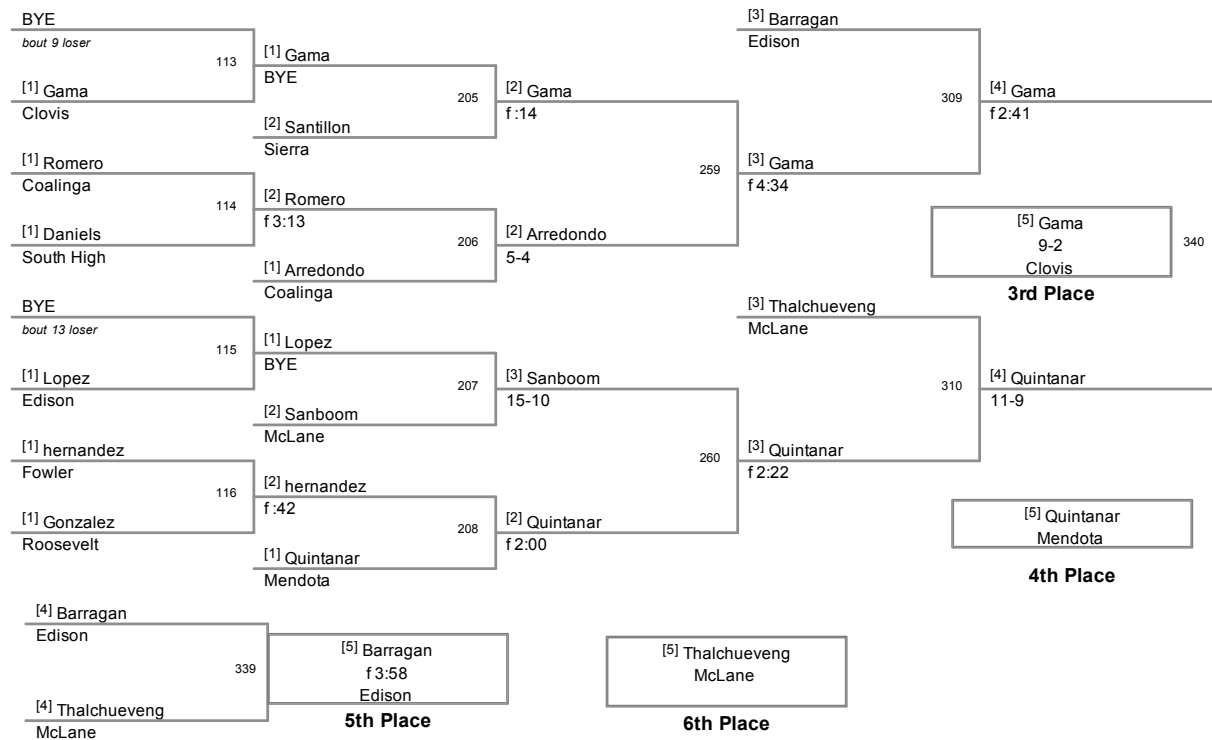

California Classic 2012  
California Clas Division

**106 Lbs**

California Classic 2012  
California Clas Division

**113 Lbs**

California Classic 2012  
California Clas Division

**120 Lbs**

California Classic 2012  
California Clas Division