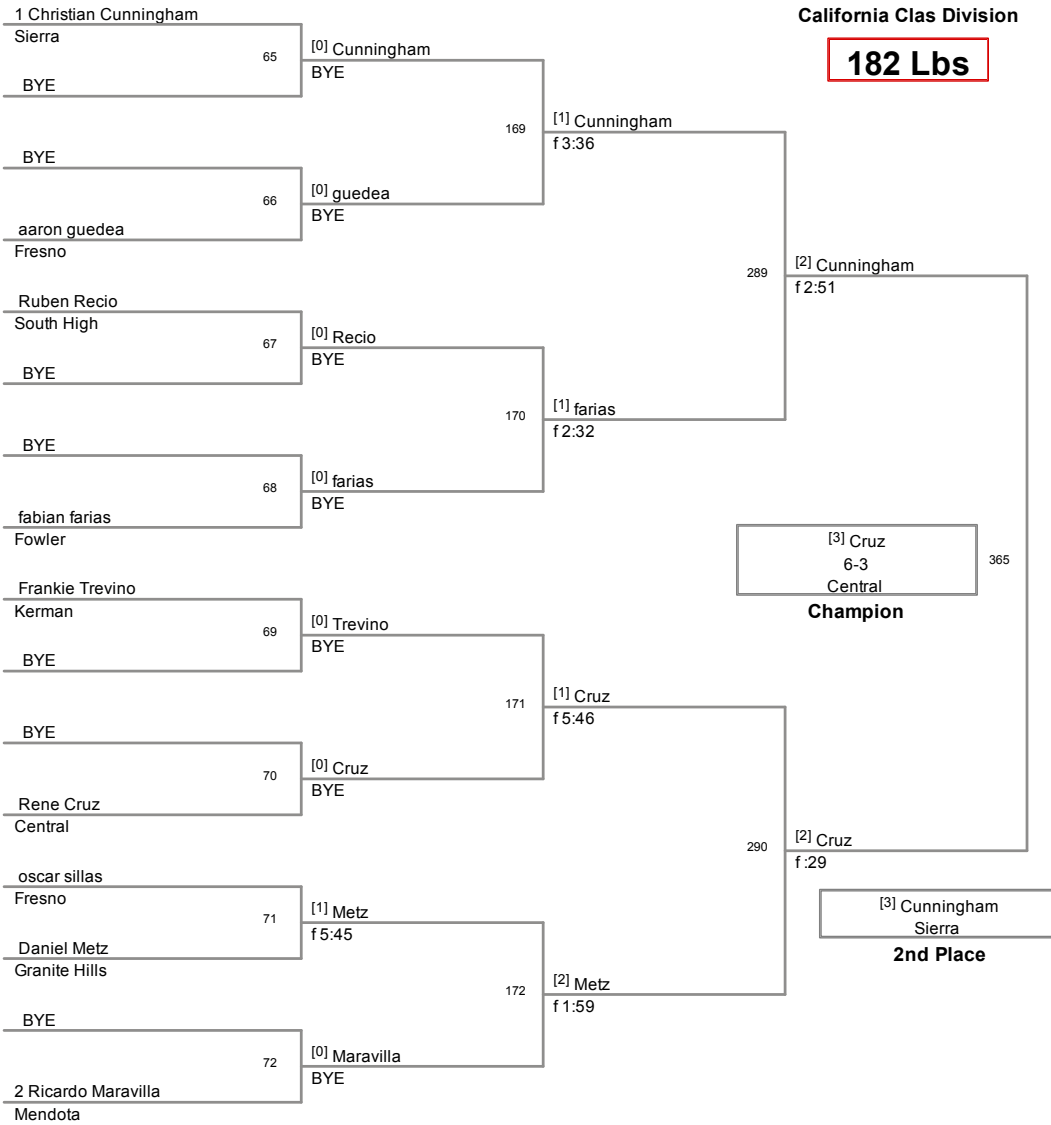

**152 Lbs**

California Classic 2012  
California Clas Division

**160 Lbs**

California Classic 2012  
California Clas Division

**170 Lbs**

California Classic 2012  
California Clas Division

**182 Lbs**

California Classic 2012  
California Clas Division