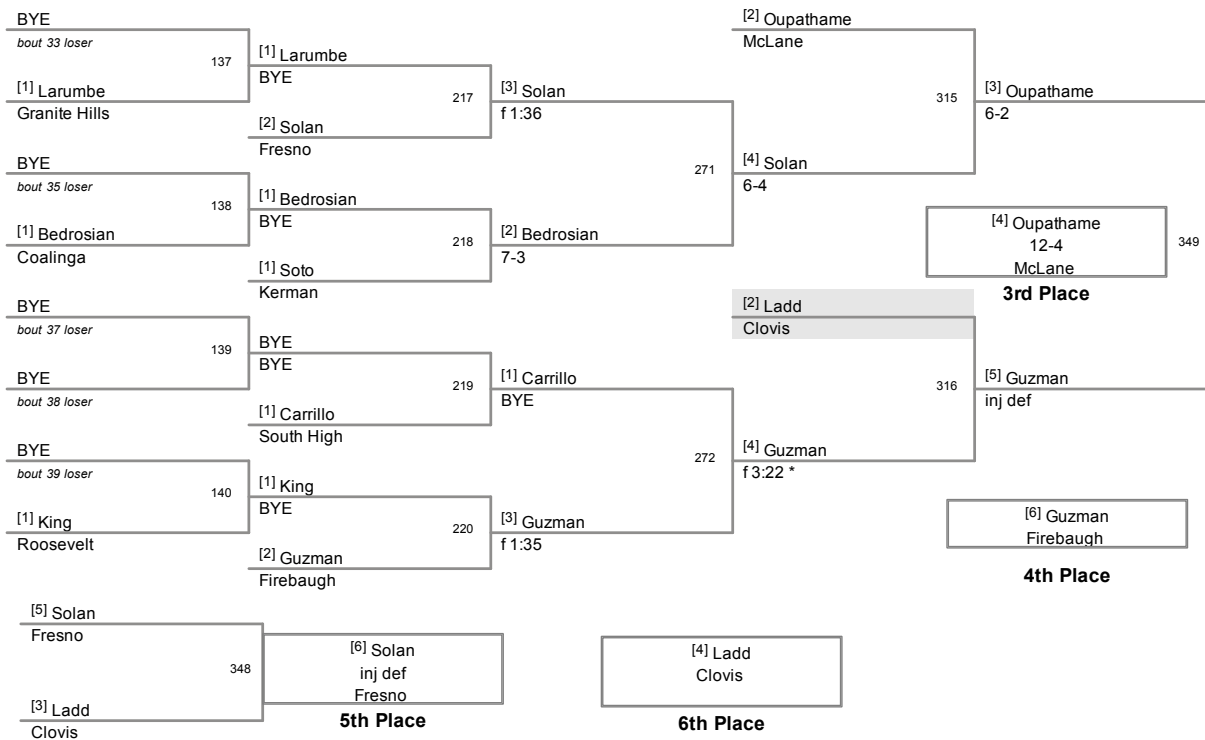

**126 Lbs**

California Classic 2012  
California Clas Division

**132 Lbs**

California Classic 2012  
California Clas Division

**138 Lbs**

California Classic 2012  
California Clas Division

**145 Lbs**

California Classic 2012  
California Clas Division