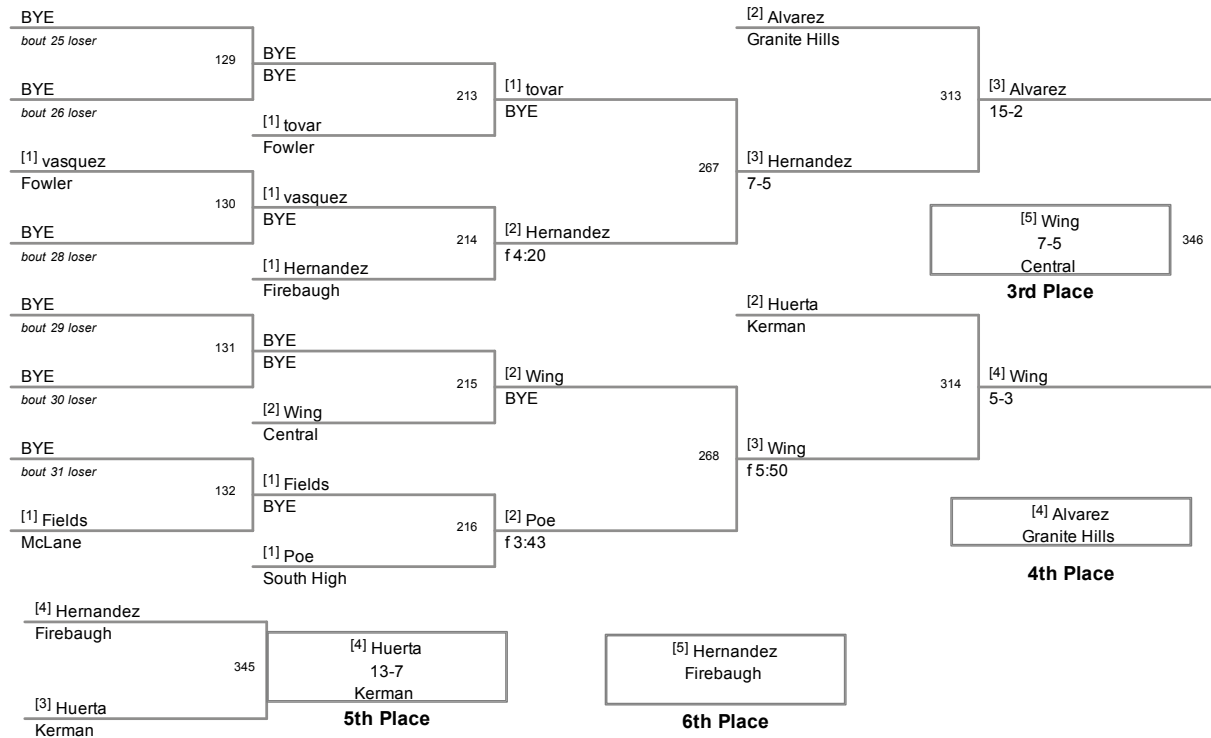

California Classic 2012
California Clas Division

132 Lbs