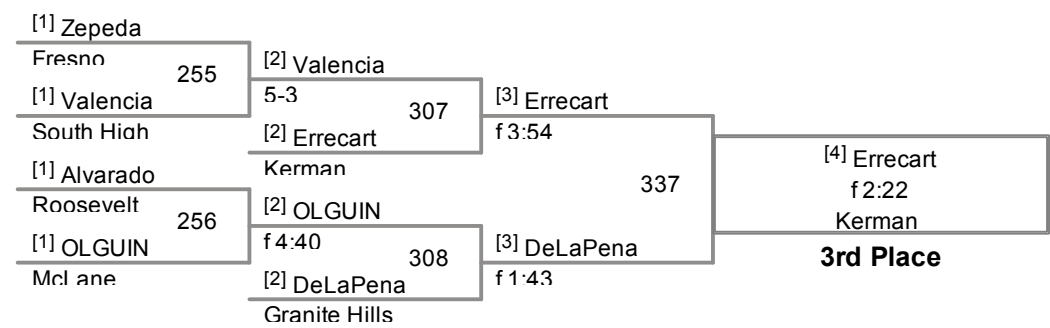

California Classic 2012
California Clas Division

113 Lbs