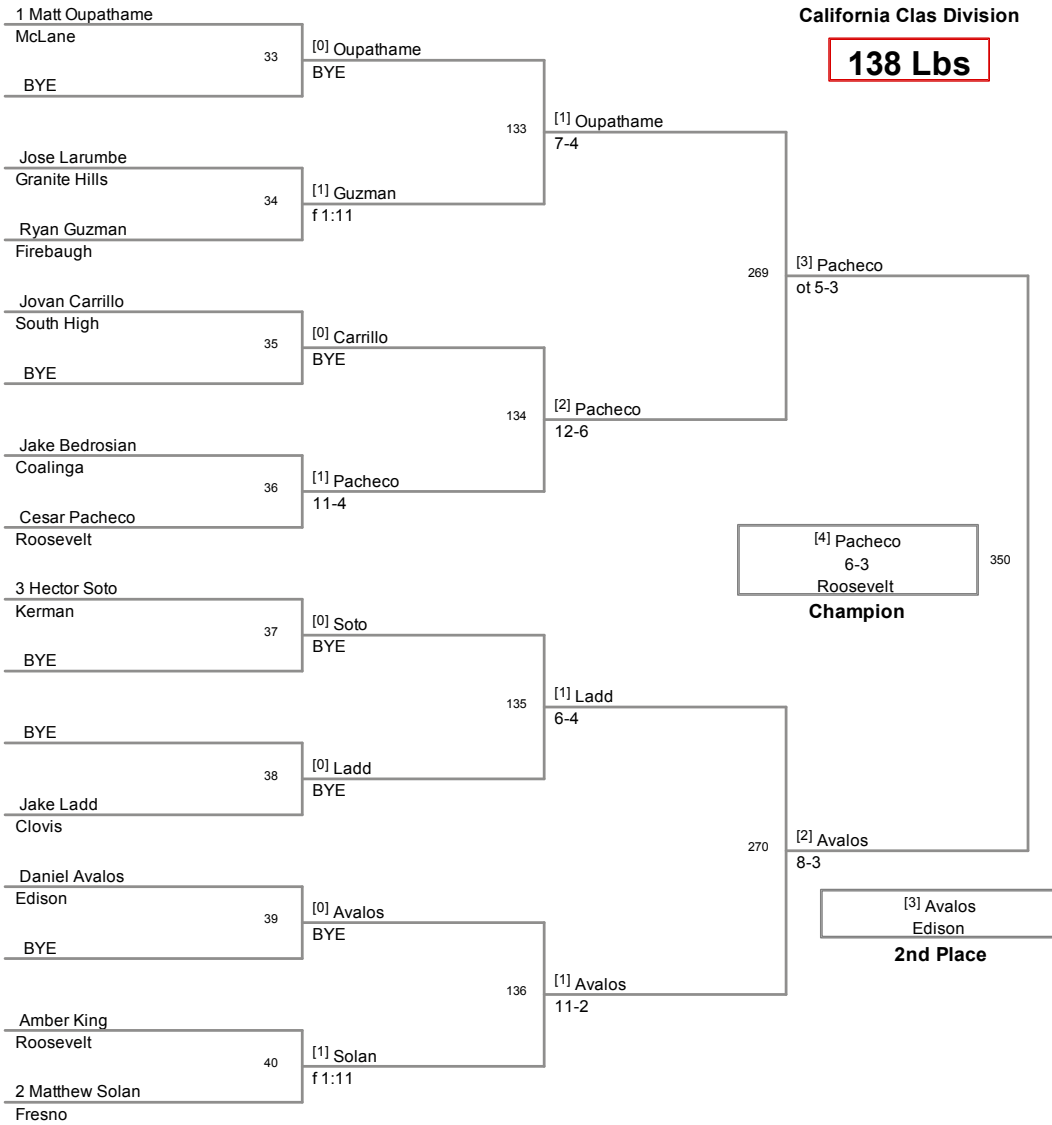

**126 Lbs**

California Classic 2012  
California Clas Division

**132 Lbs**

California Classic 2012  
California Clas Division

**138 Lbs**

California Classic 2012  
California Clas Division

**145 Lbs**

California Classic 2012  
California Clas Division