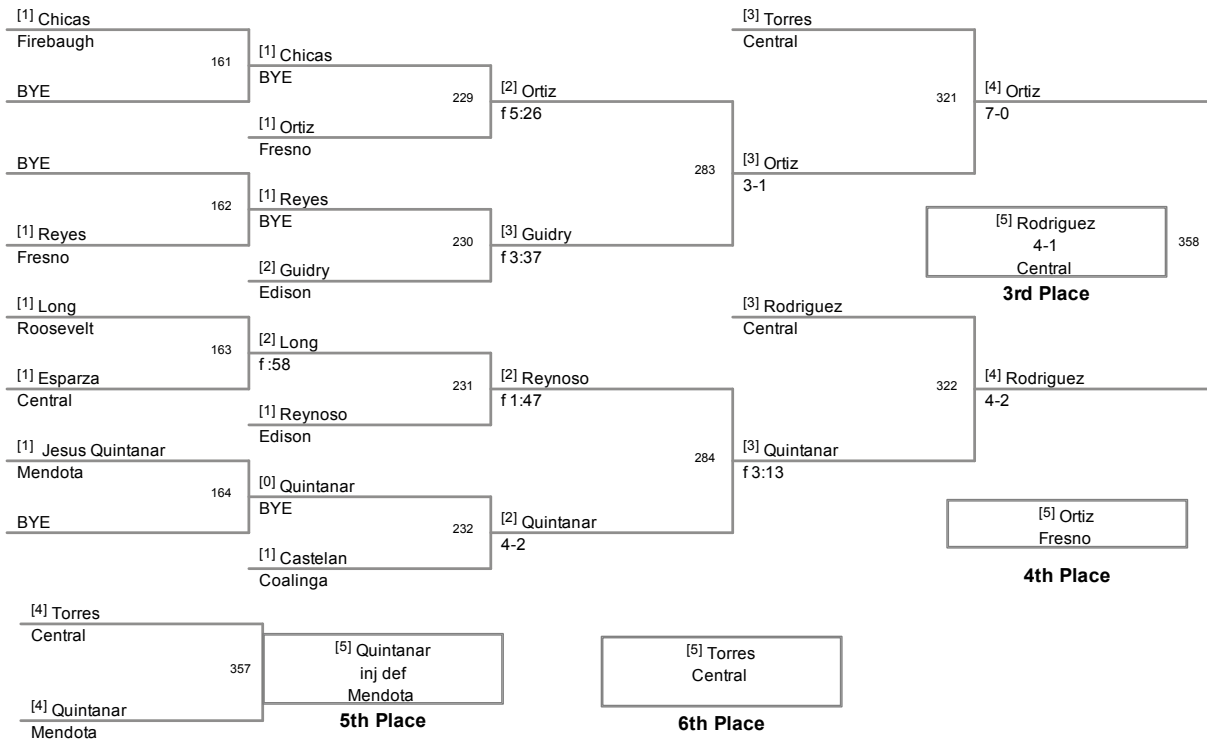

California Classic 2012
California Clas Division

160 Lbs