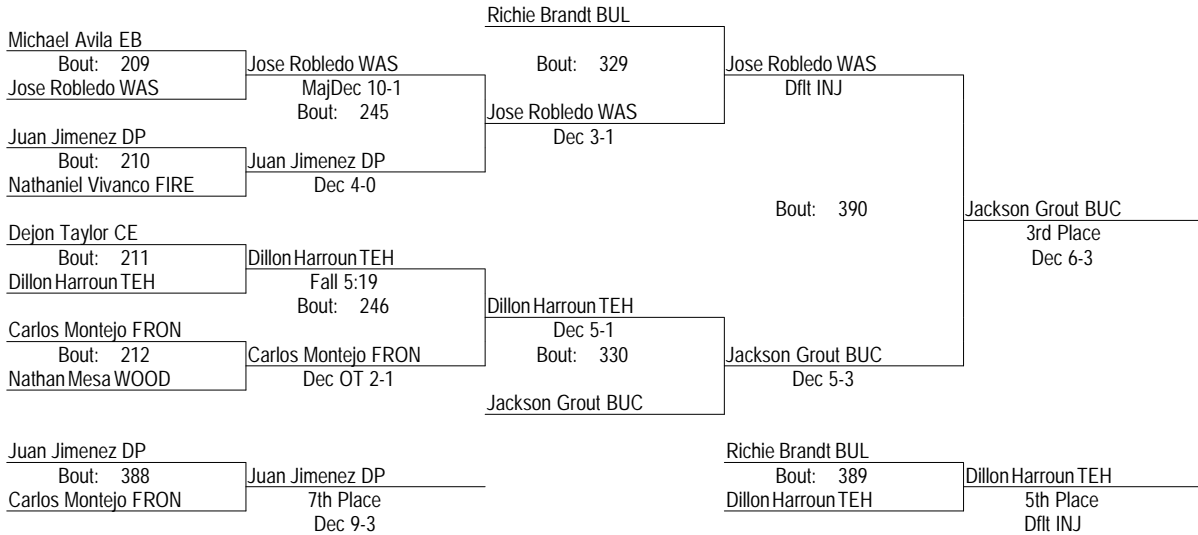

# CIF Central Section Masters Wrestling Tournament 2013

Feb. 23, 2013

162

# CIF Central Section Masters Wrestling Tournament 2013

Feb. 23, 2013

172

# CIF Central Section Masters Wrestling Tournament 2013

Feb. 23, 2013

184