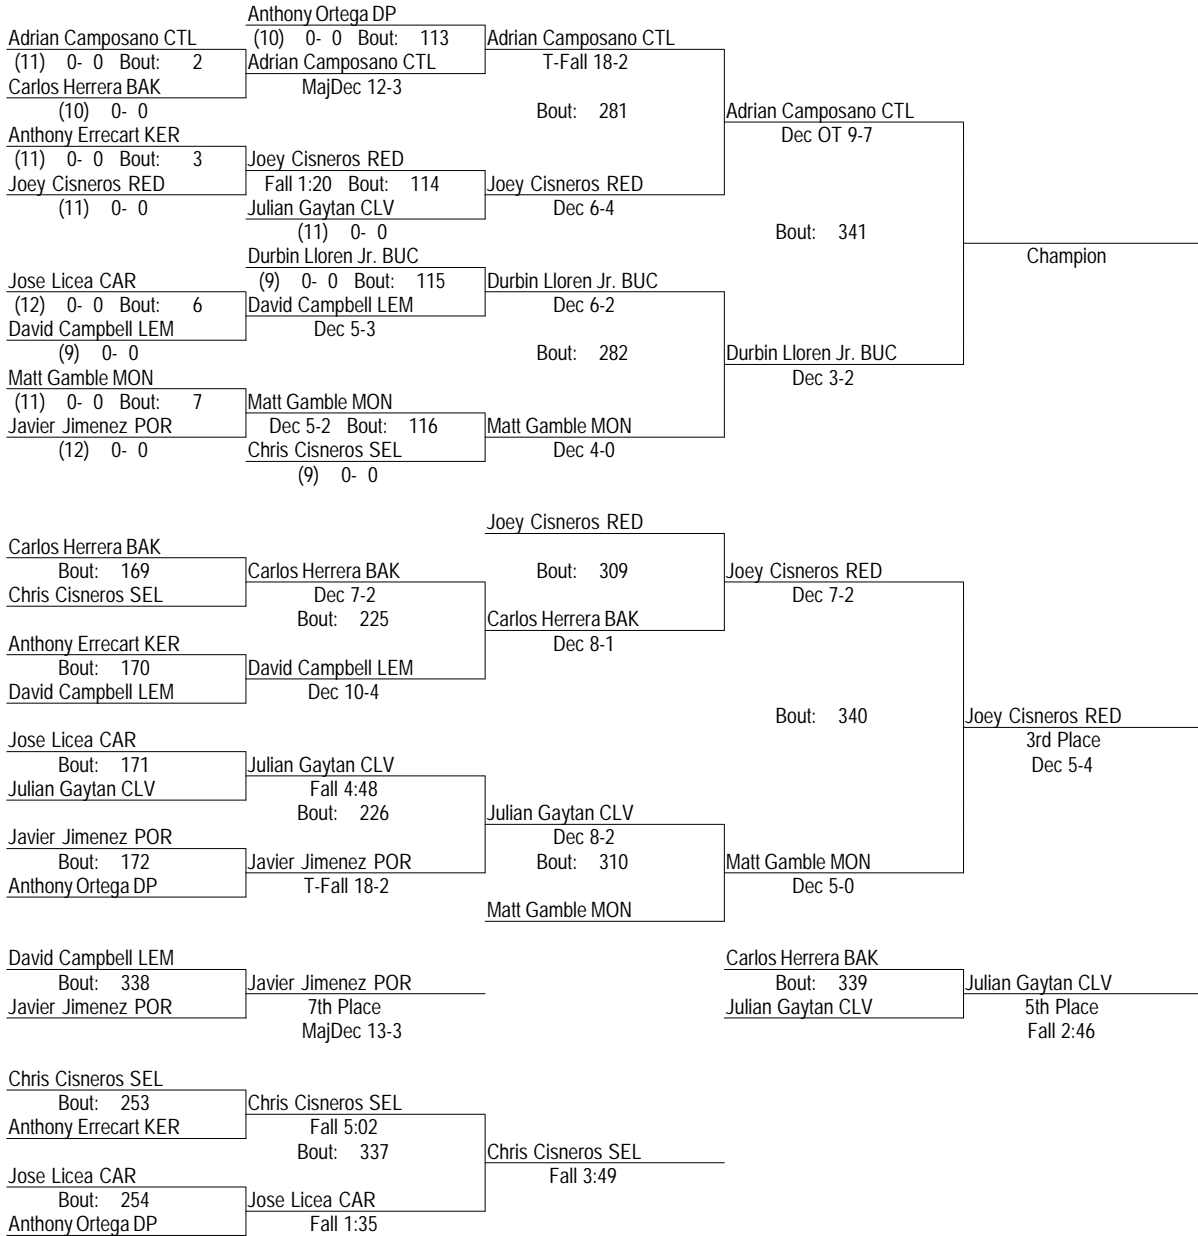

# CIF Central Section Masters Wrestling Tournament 2013

Feb. 23, 2013

108