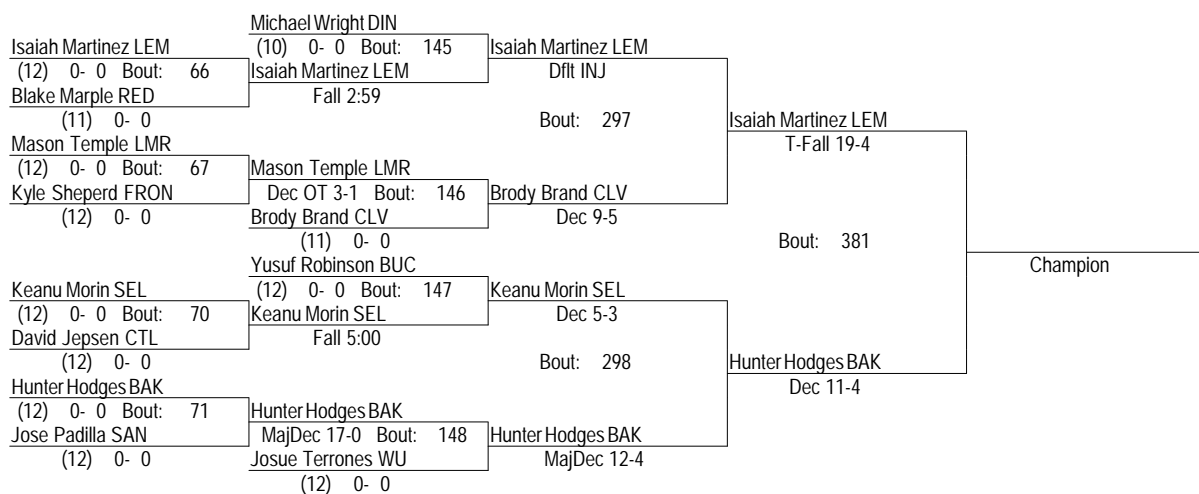

# CIF Central Section Masters Wrestling Tournament 2013

Feb. 23, 2013

147

# CIF Central Section Masters Wrestling Tournament 2013

Feb. 23, 2013

154

# CIF Central Section Masters Wrestling Tournament 2013

Feb. 23, 2013

162