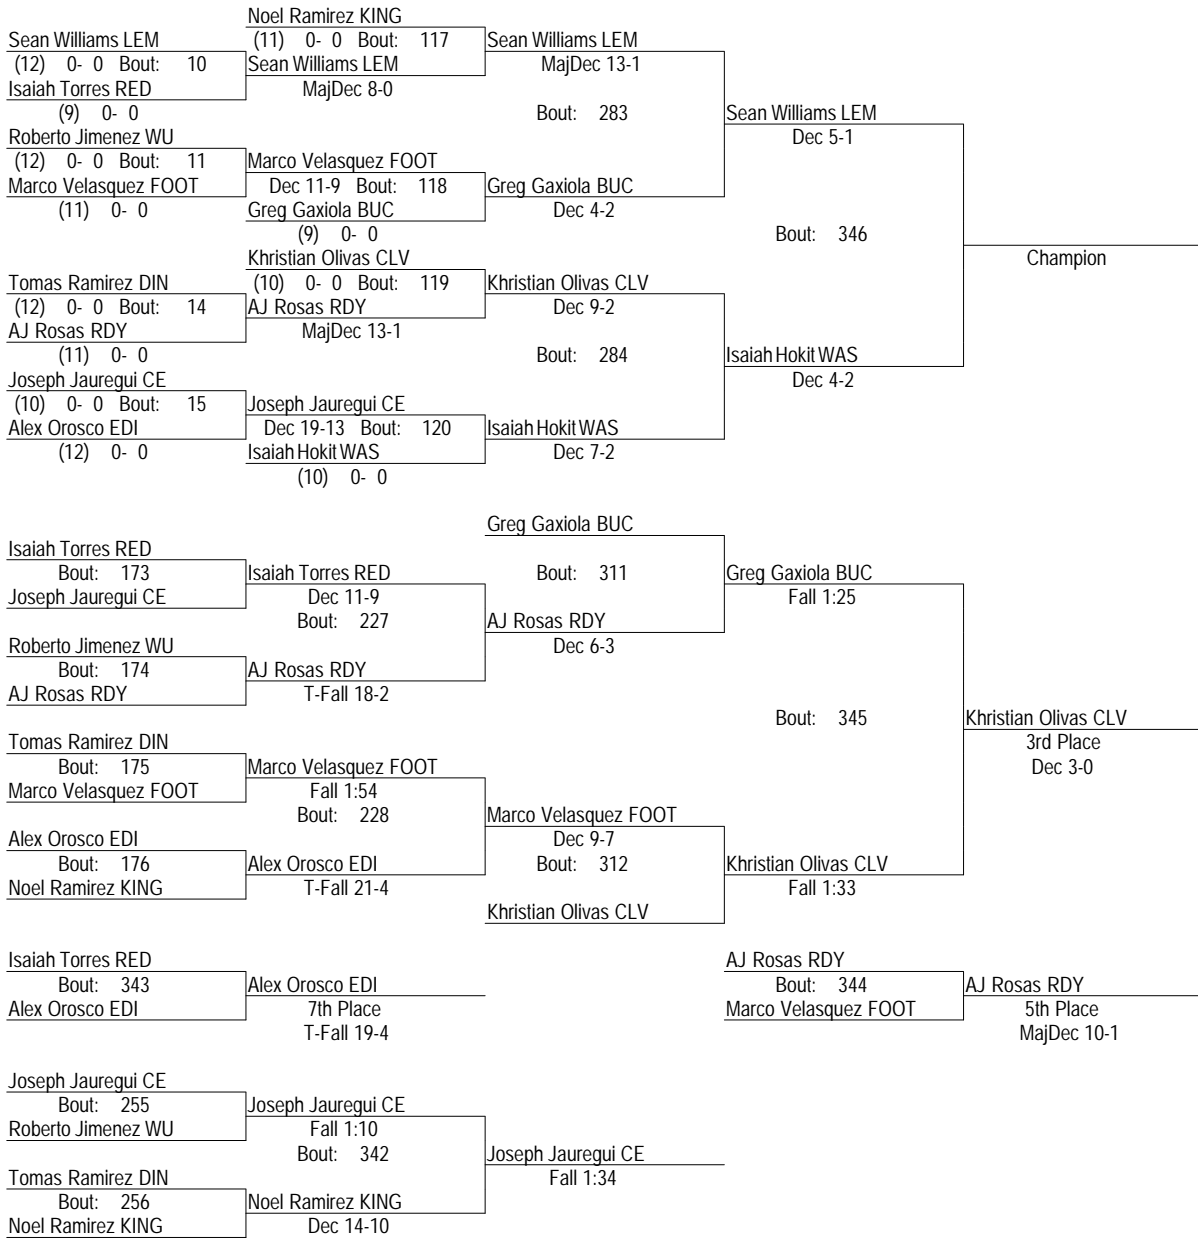

# CIF Central Section Masters Wrestling Tournament 2013

Feb. 23, 2013

108

# CIF Central Section Masters Wrestling Tournament 2013

Feb. 23, 2013

115