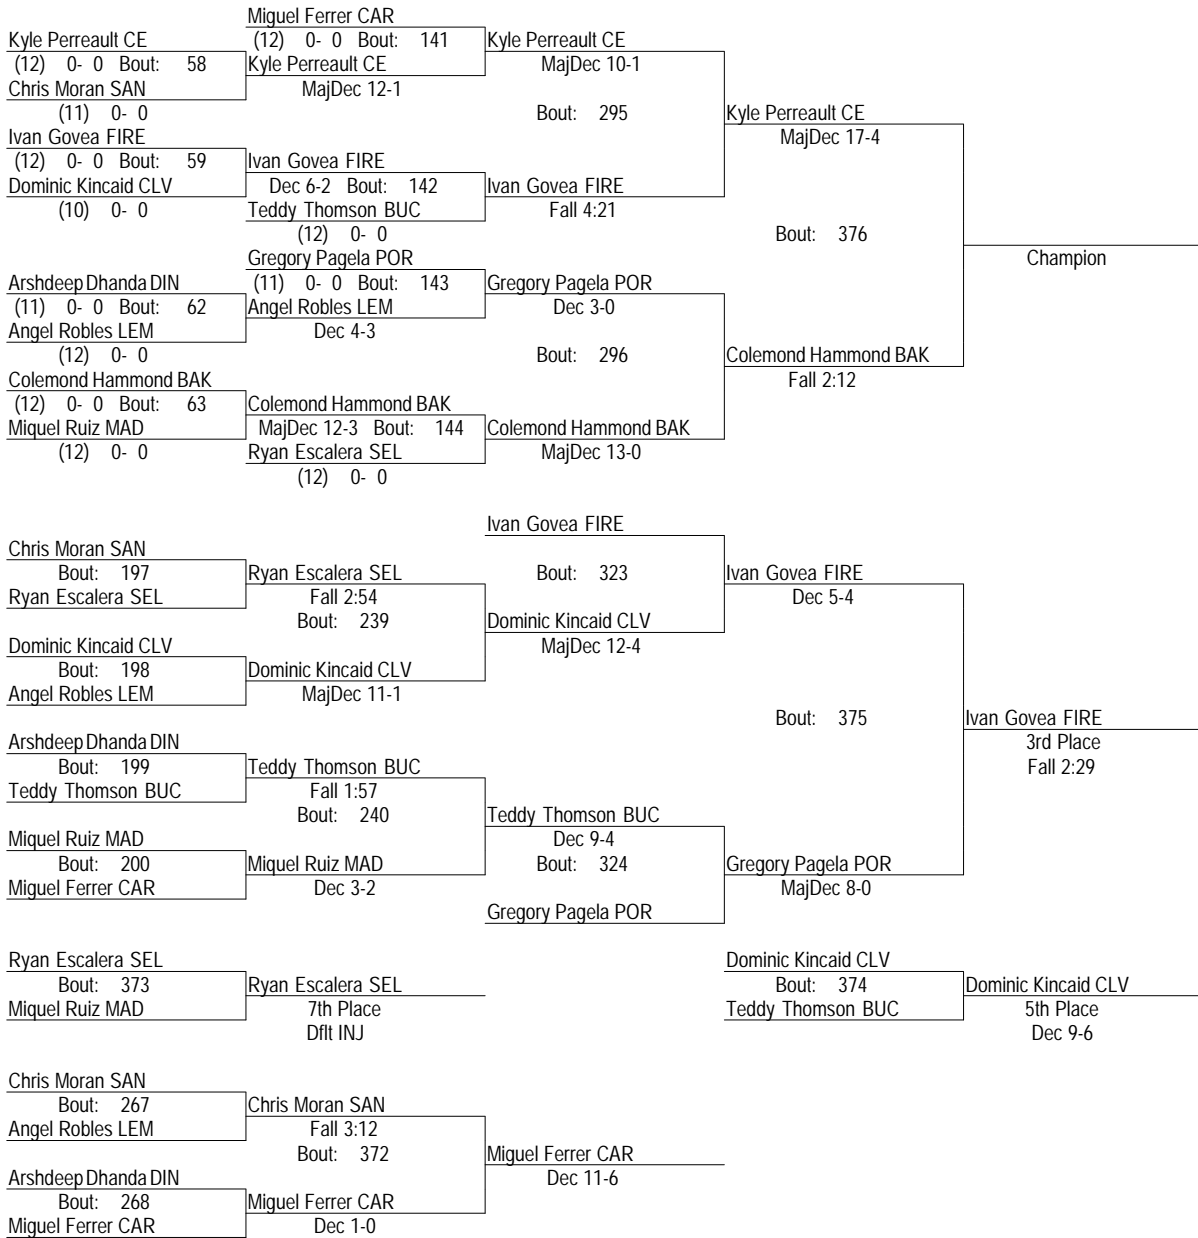

CIF Central Section Masters Wrestling Tournament 2013

Feb. 23, 2013

154