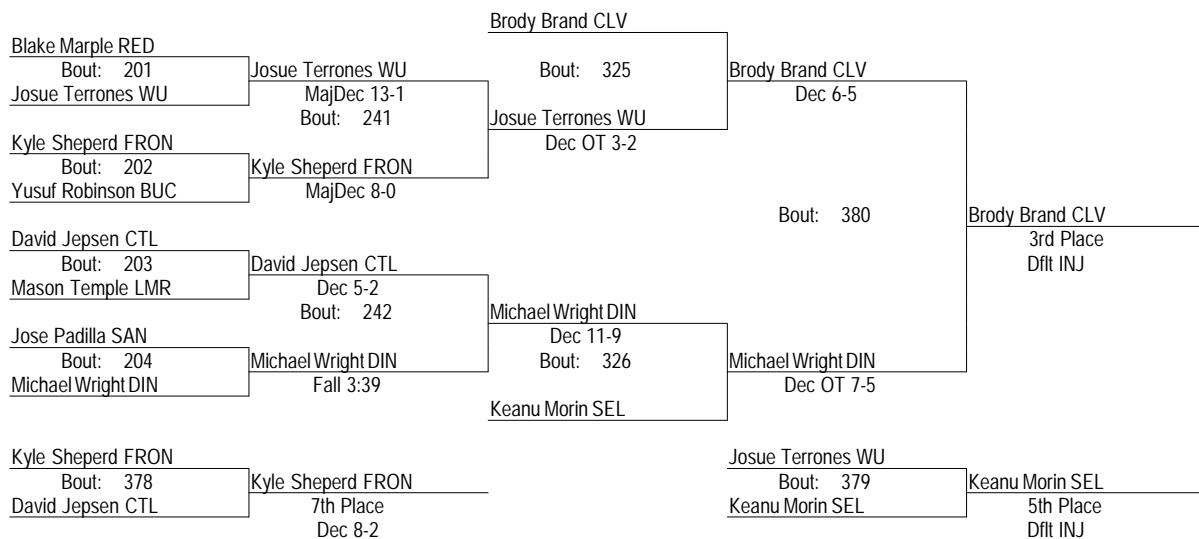

# CIF Central Section Masters Wrestling Tournament 2013

Feb. 23, 2013

154

# CIF Central Section Masters Wrestling Tournament 2013

Feb. 23, 2013

162