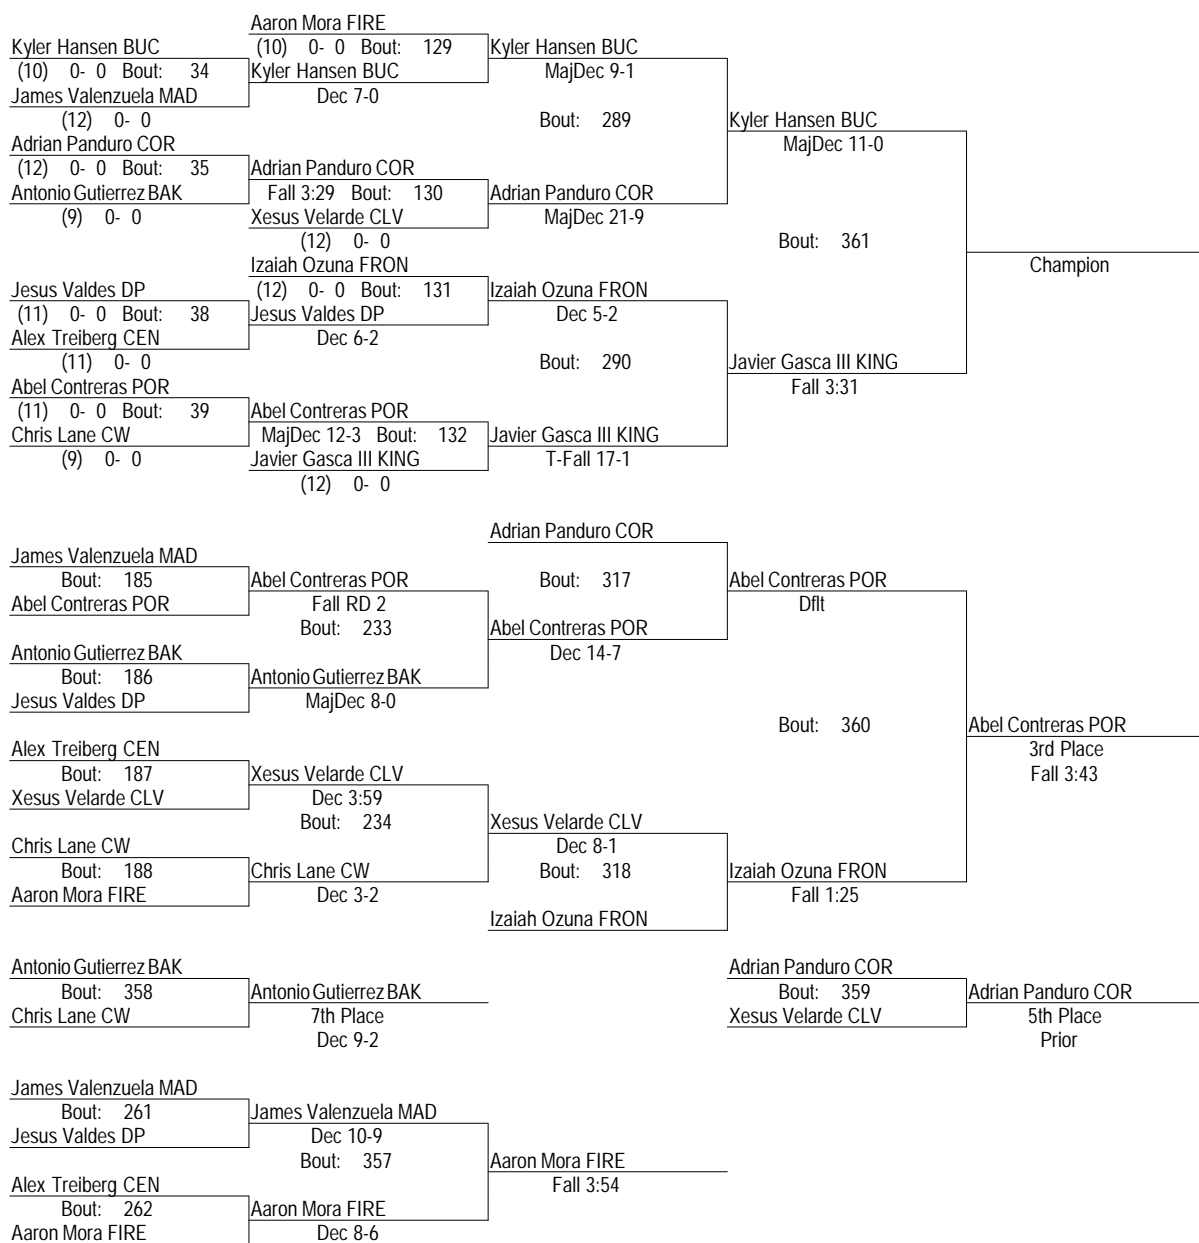

CIF Central Section Masters Wrestling Tournament 2013

Feb. 23, 2013

134