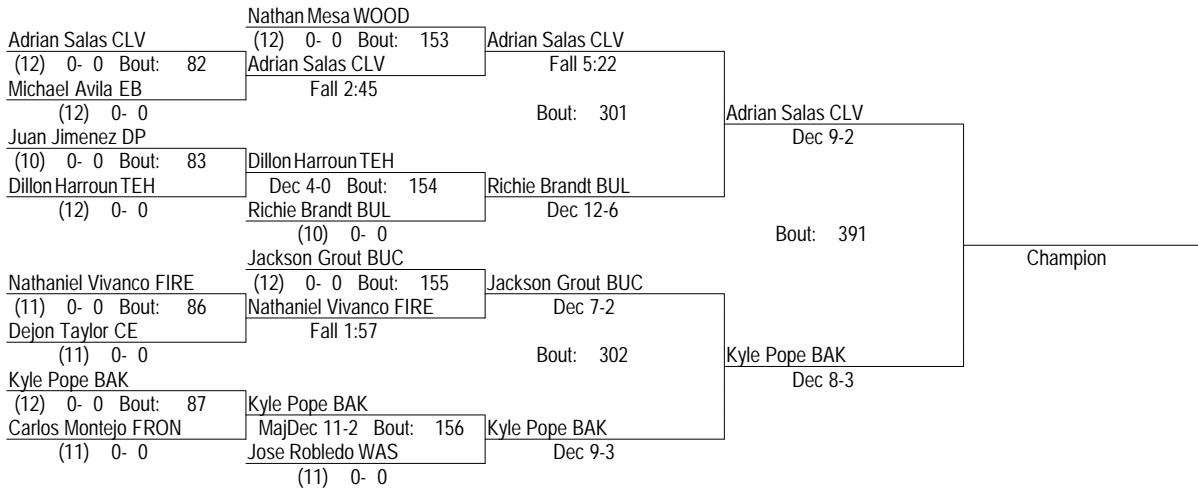

# CIF Central Section Masters Wrestling Tournament 2013

Feb. 23, 2013

172

# CIF Central Section Masters Wrestling Tournament 2013

Feb. 23, 2013

184