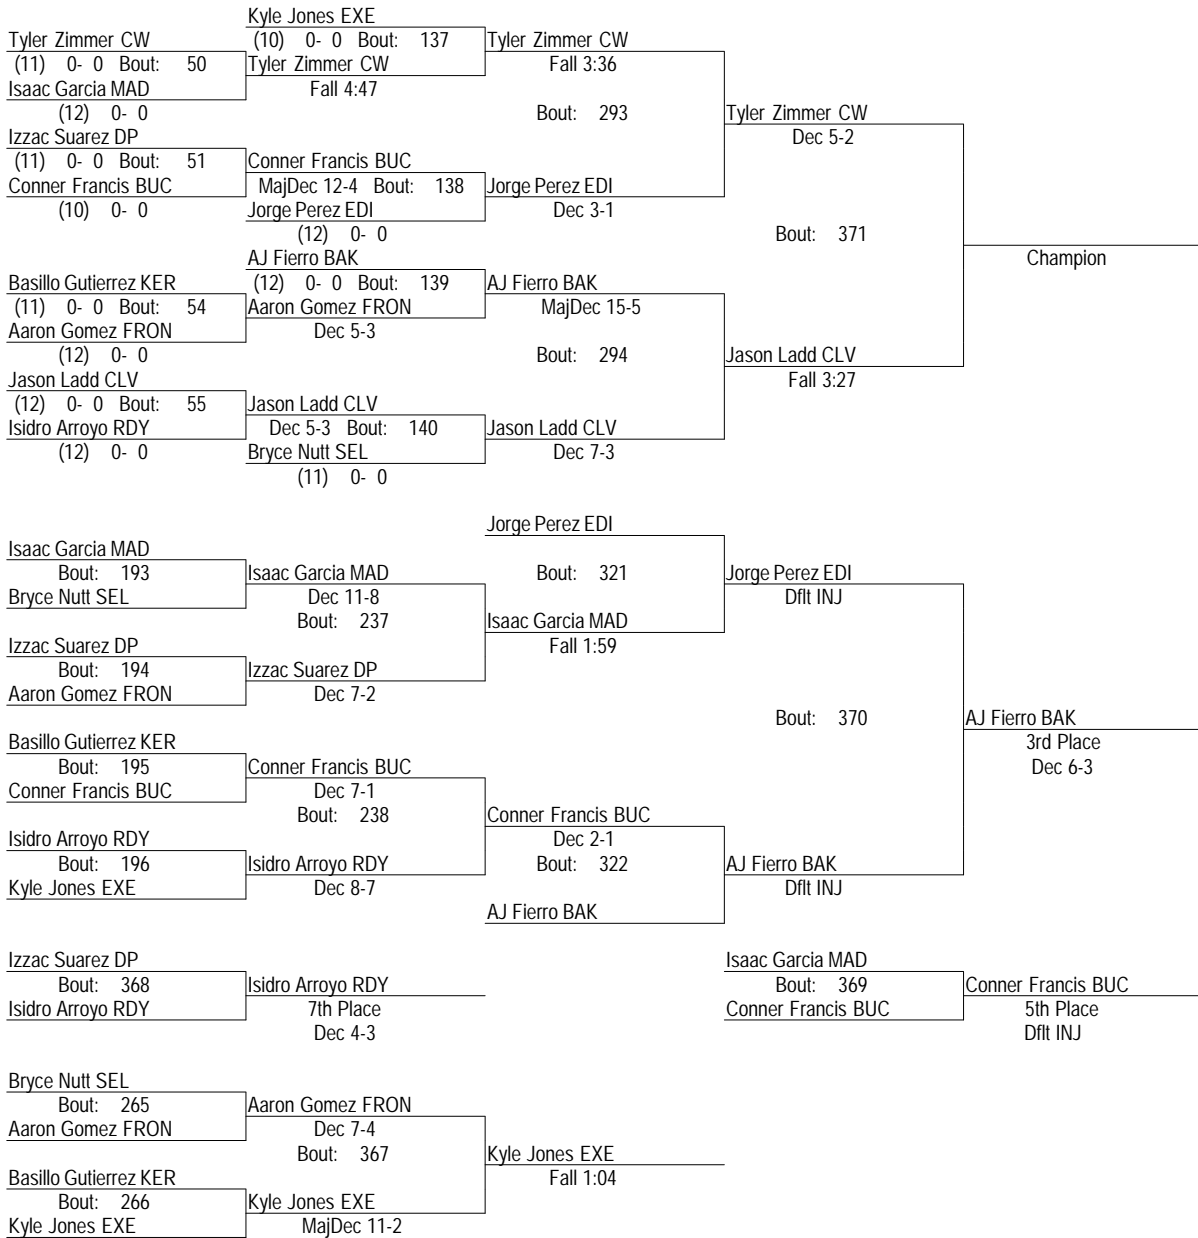

CIF Central Section Masters Wrestling Tournament 2013

Feb. 23, 2013

147