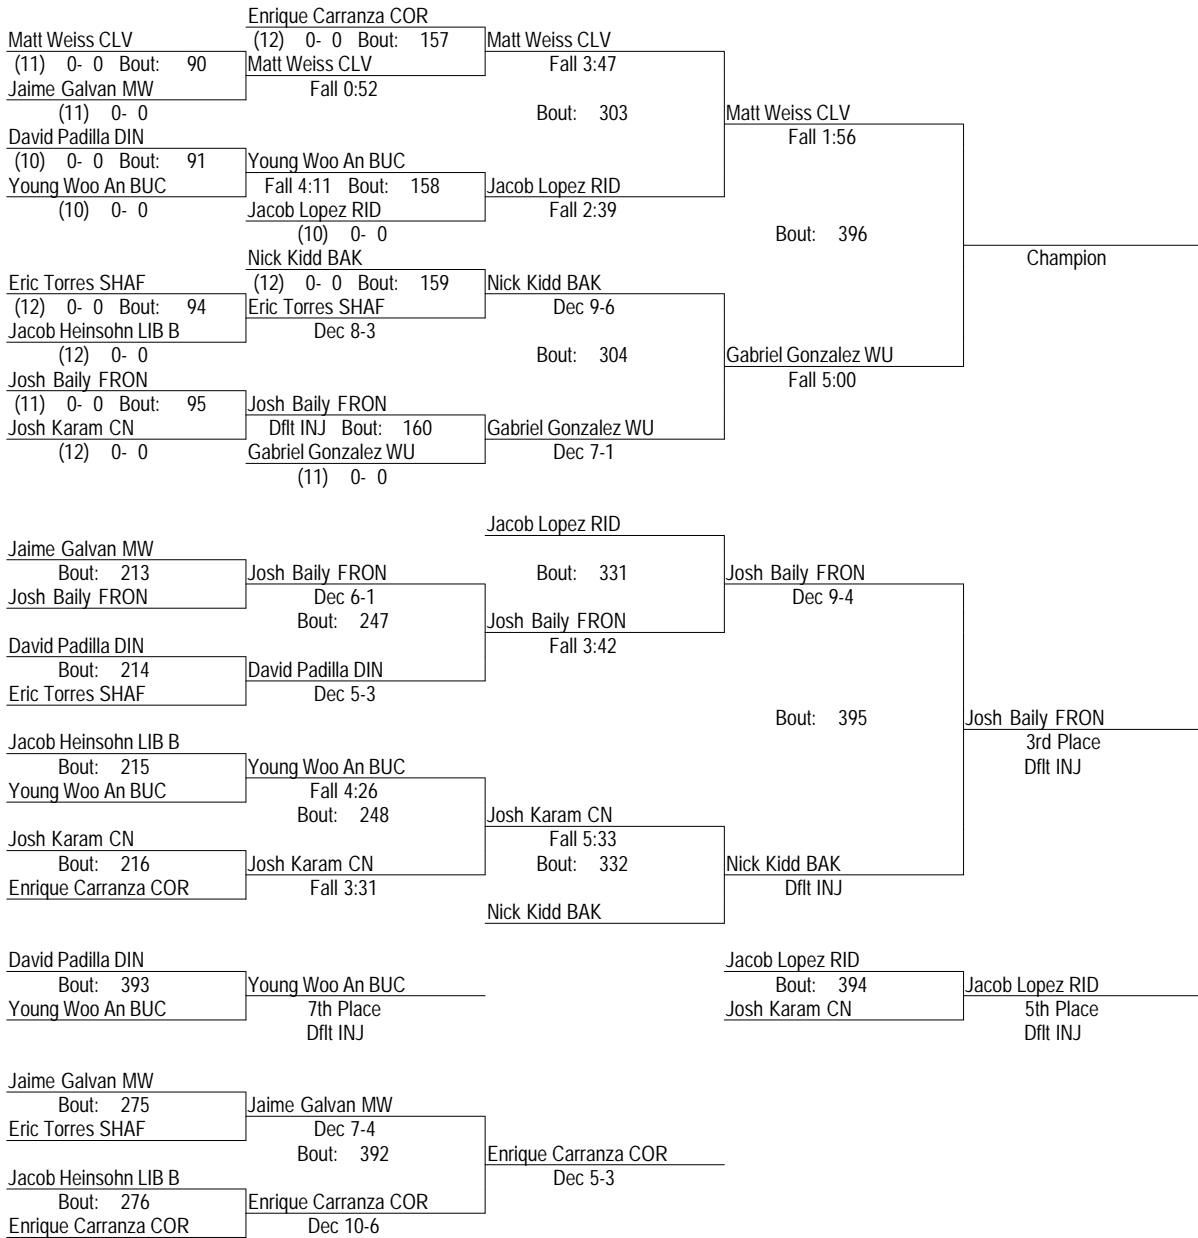

CIF Central Section Masters Wrestling Tournament 2013

Feb. 23, 2013

197