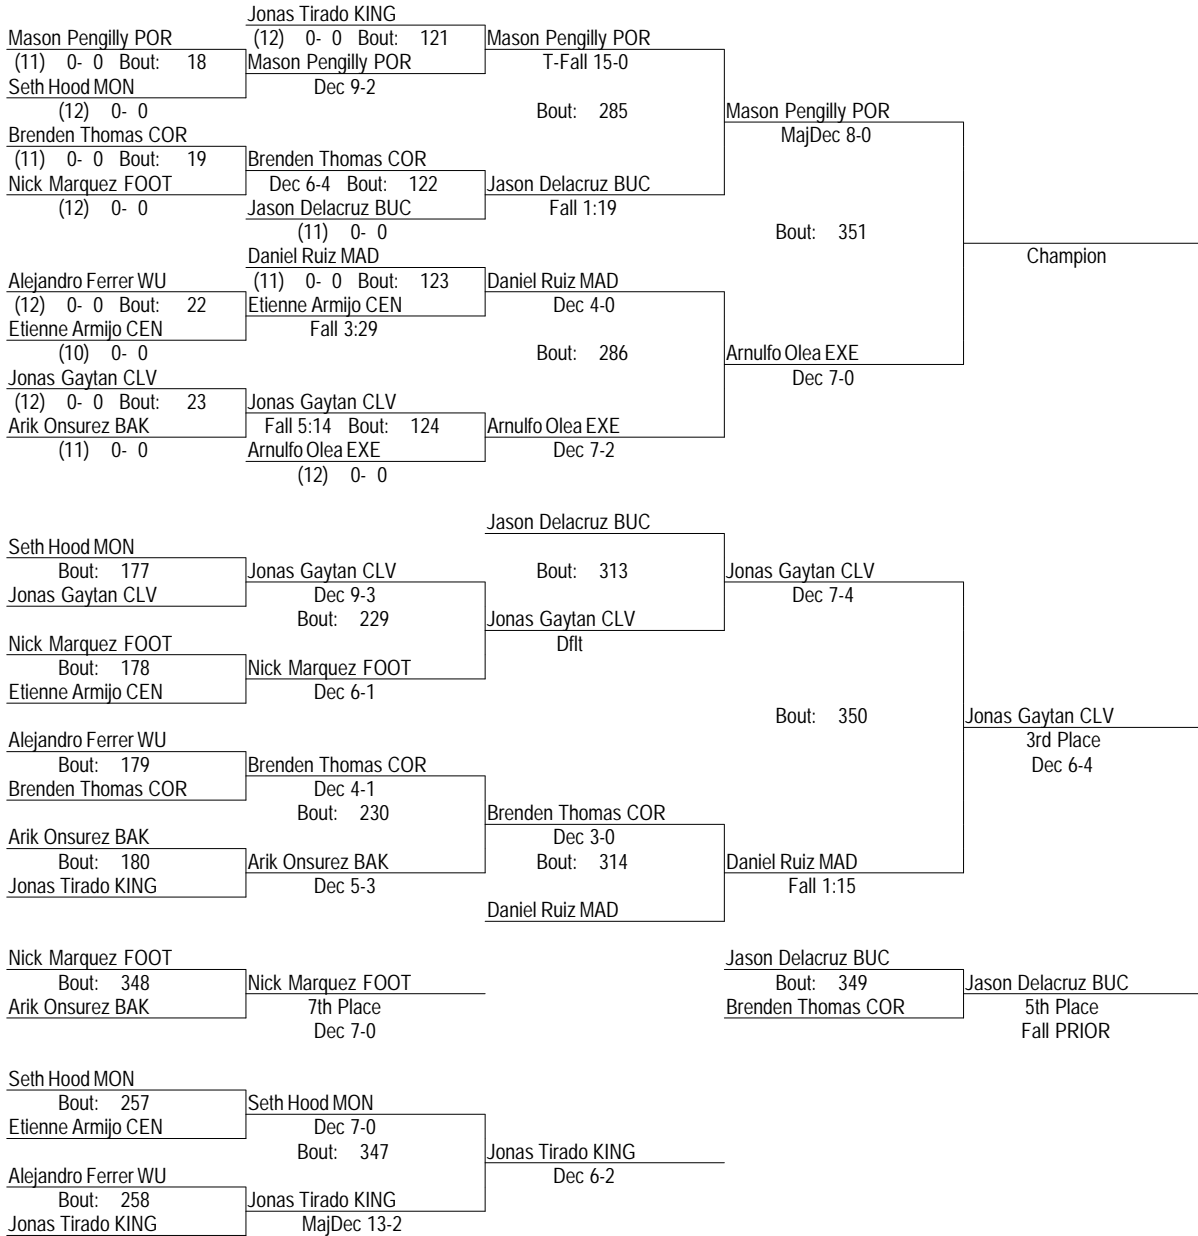

# CIF Central Section Masters Wrestling Tournament 2013

Feb. 23, 2013

115

# CIF Central Section Masters Wrestling Tournament 2013

Feb. 23, 2013

122