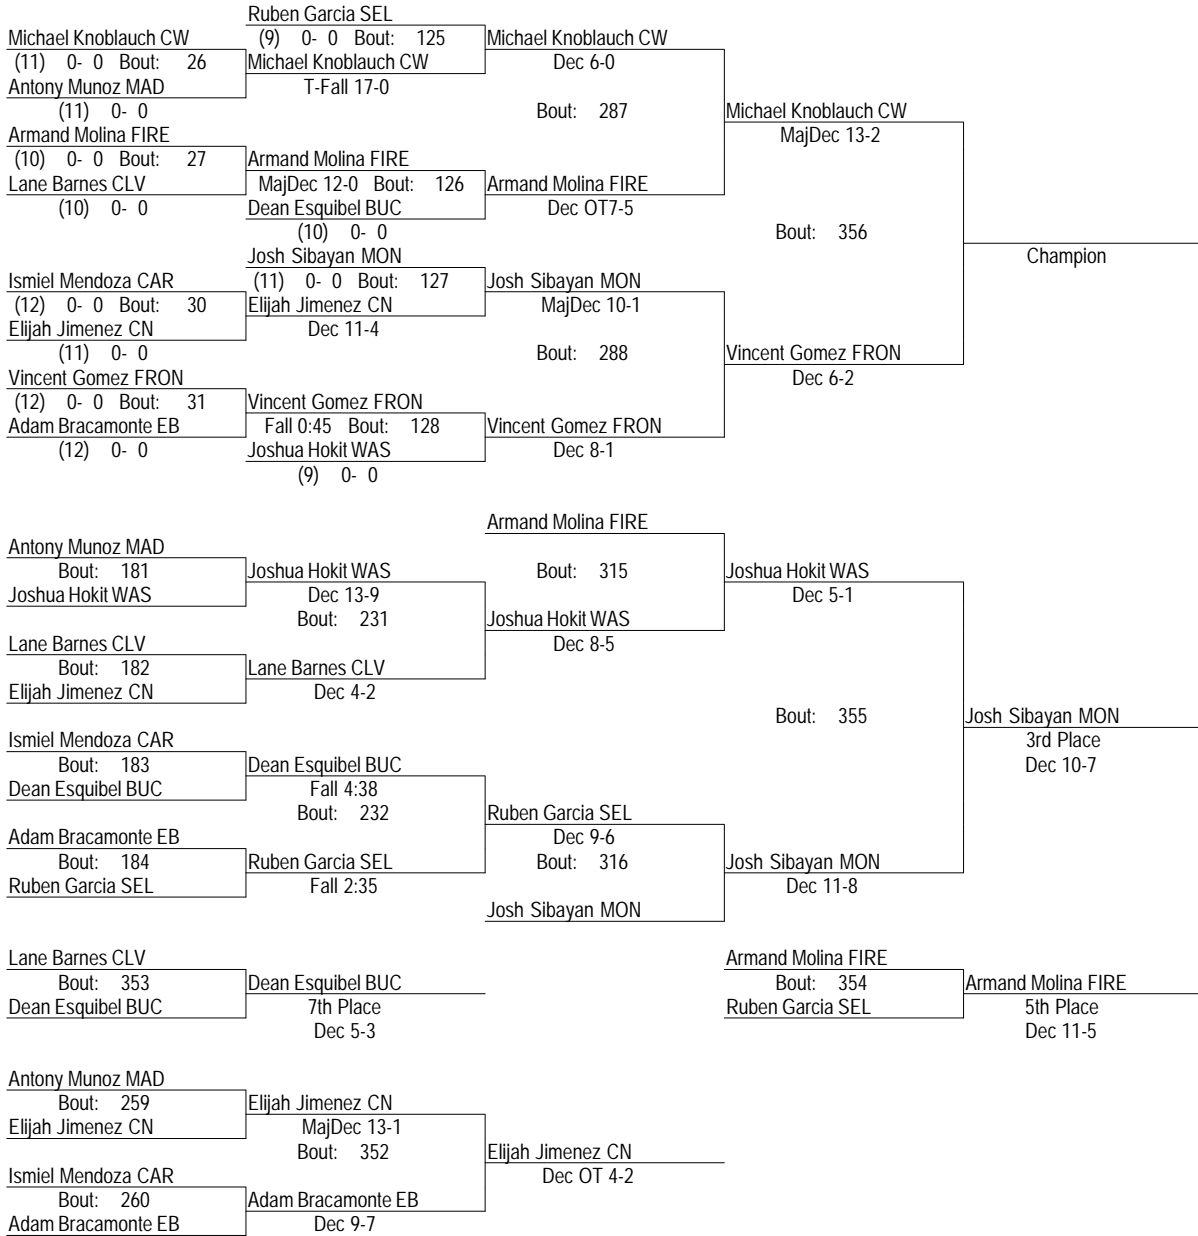

CIF Central Section Masters Wrestling Tournament 2013

Feb. 23, 2013

128