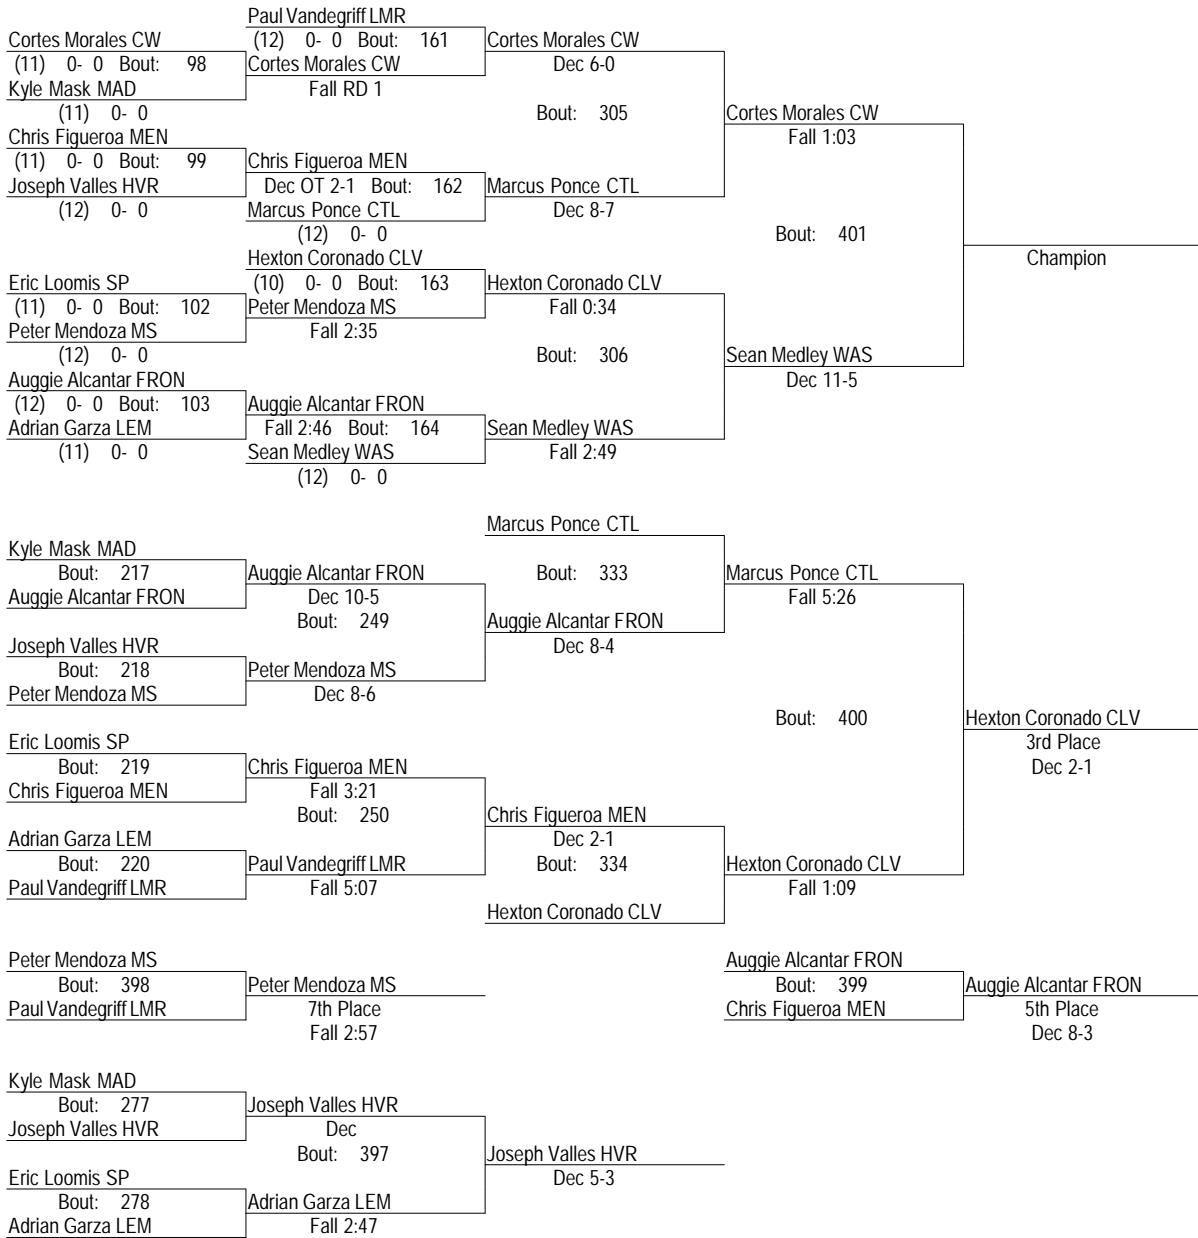

CIF Central Section Masters Wrestling Tournament 2013

Feb. 23, 2013

222