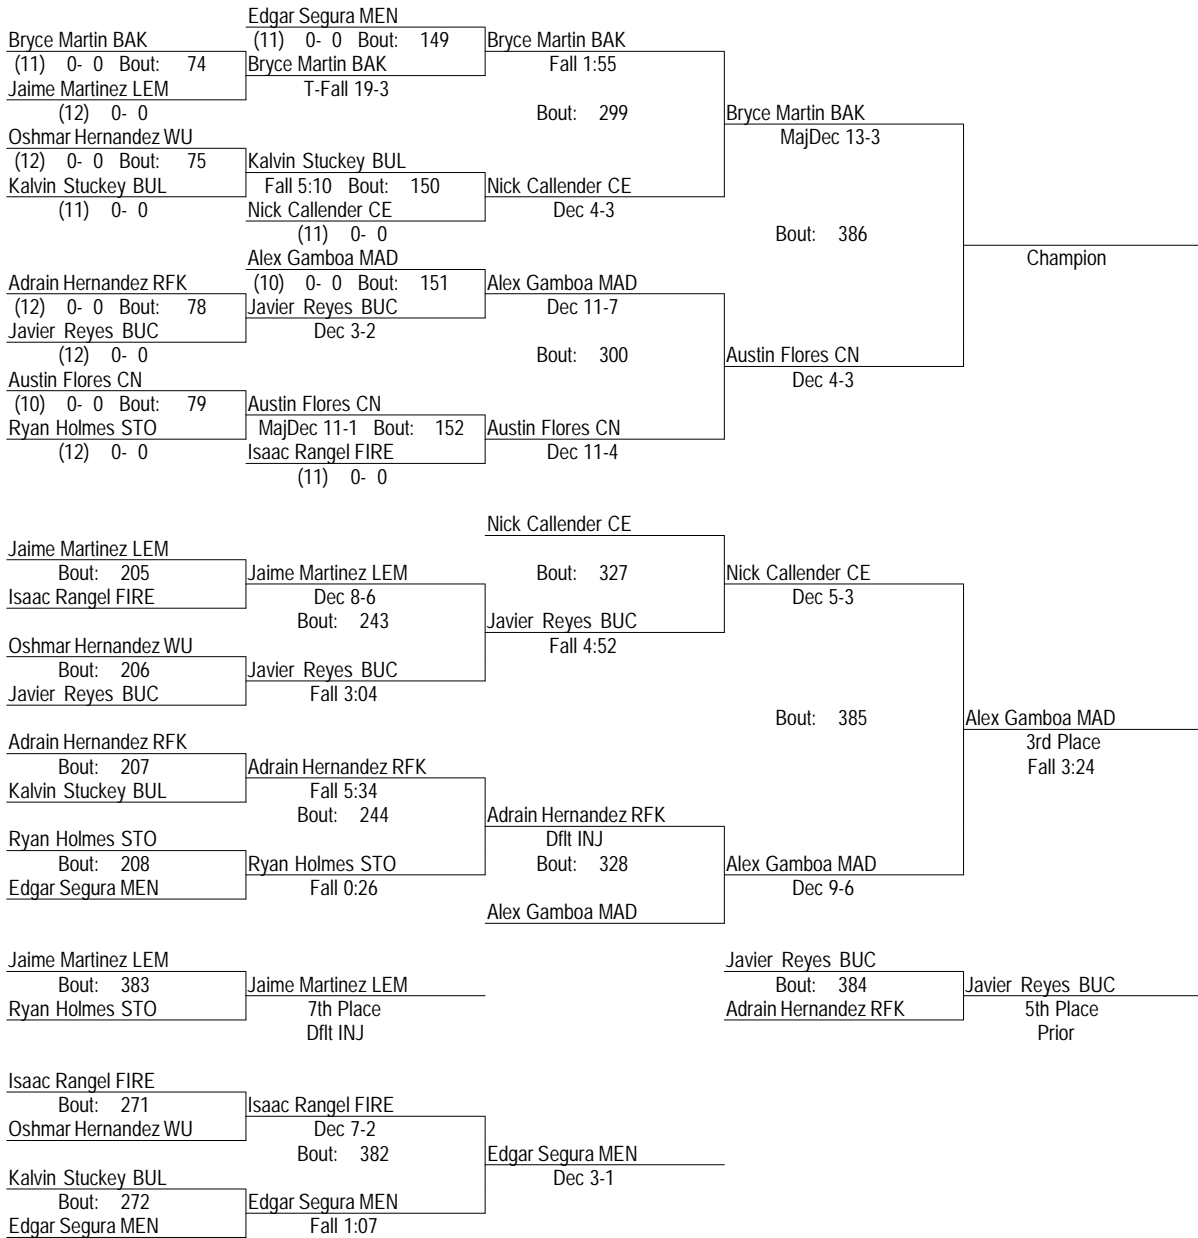

CIF Central Section Masters Wrestling Tournament 2013

Feb. 23, 2013

172