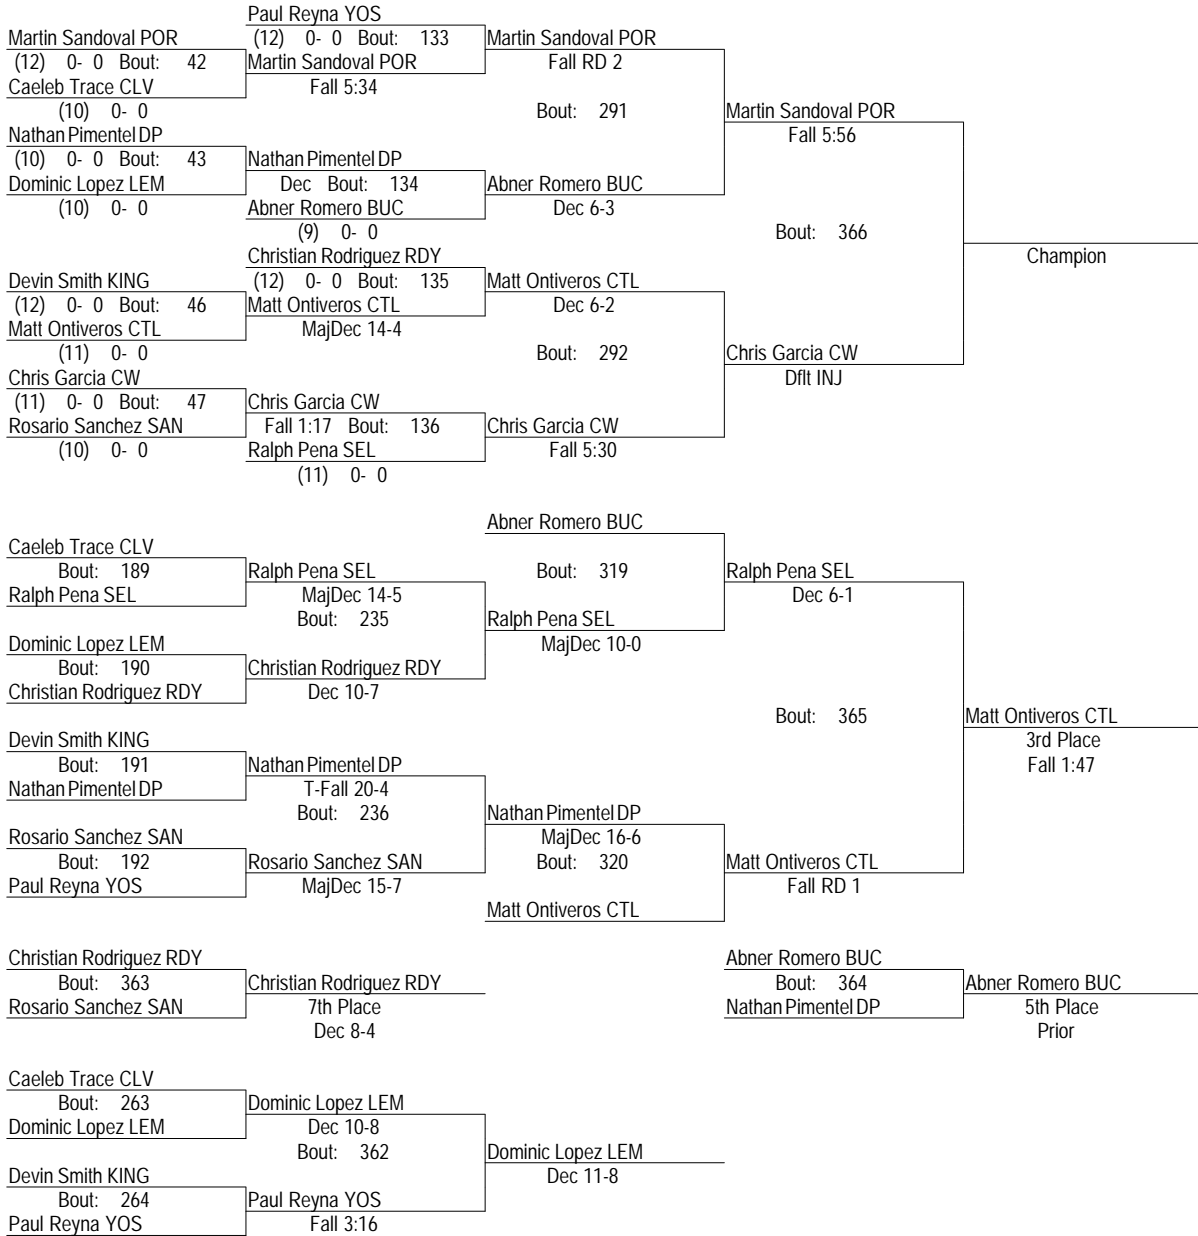

CIF Central Section Masters Wrestling Tournament 2013

Feb. 23, 2013

140