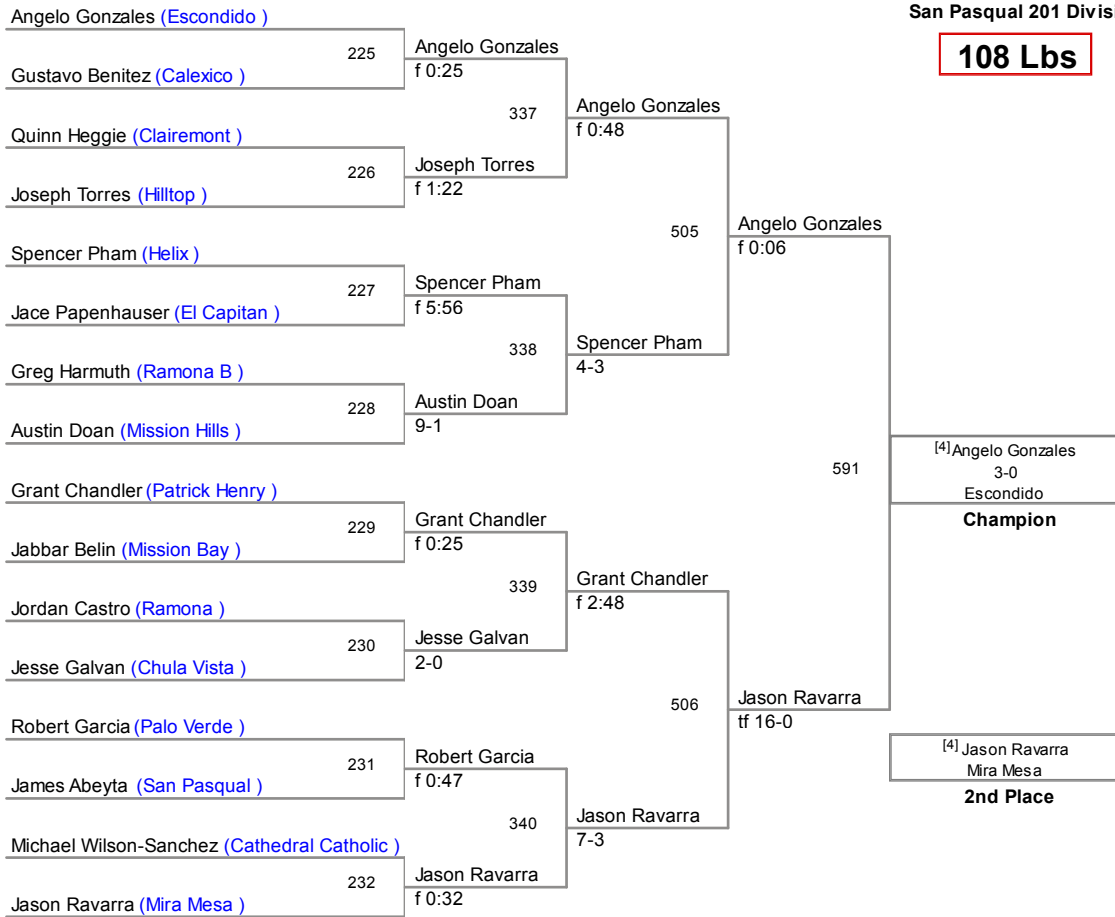

108 Lbs

122 Lbs

San Pasqual 2014 Invitational
San Pasqual 201 Division

128 Lbs

134 Lbs

140 Lbs

San Pasqual 2014 Invitational
San Pasqual 201 Division

147 Lbs

San Pasqual 2014 Invitational
San Pasqual 201 Division

154 Lbs

162 Lbs

San Pasqual 2014 Invitational
San Pasqual 201 Division

172 Lbs

184 Lbs

San Pasqual 2014 Invitational
San Pasqual 201 Division

197 Lbs

222 Lbs

287 Lbs