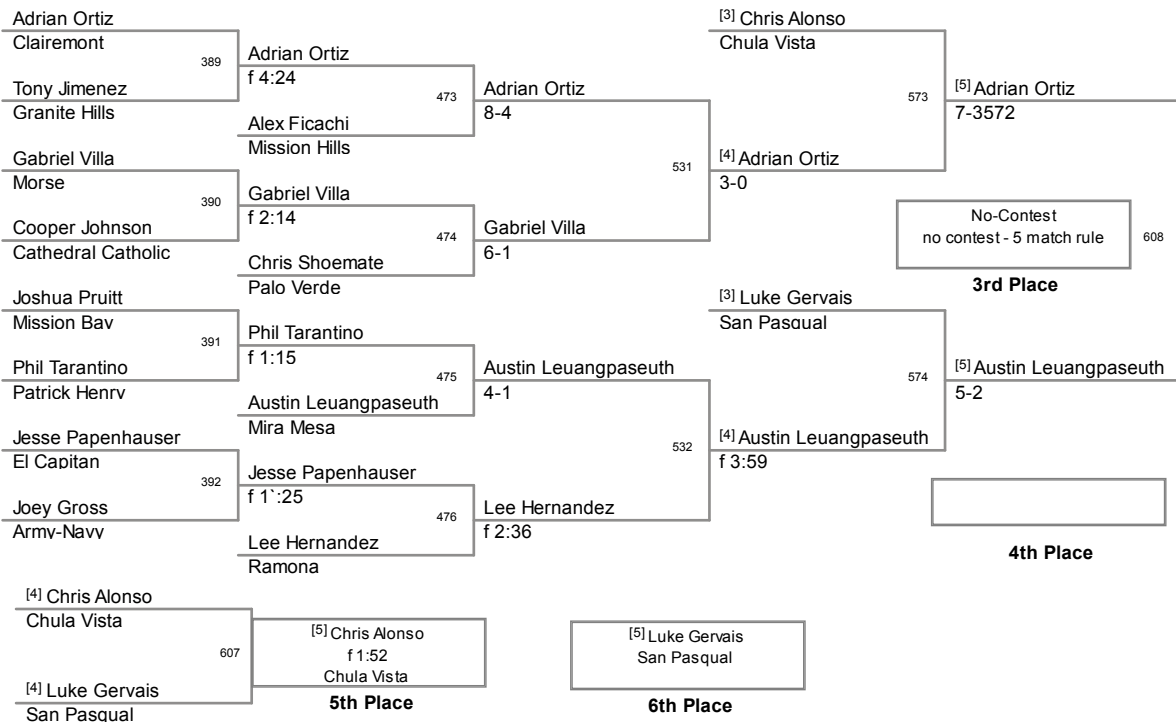

108 Lbs

122 Lbs

San Pasqual 2014 Invitational
San Pasqual 201 Division

128 Lbs

134 Lbs

140 Lbs

San Pasqual 2014 Invitational
San Pasqual 201 Division

147 Lbs

San Pasqual 2014 Invitational
San Pasqual 201 Division

154 Lbs

162 Lbs

San Pasqual 2014 Invitational
San Pasqual 201 Division

172 Lbs

184 Lbs

San Pasqual 2014 Invitational
San Pasqual 201 Division

197 Lbs