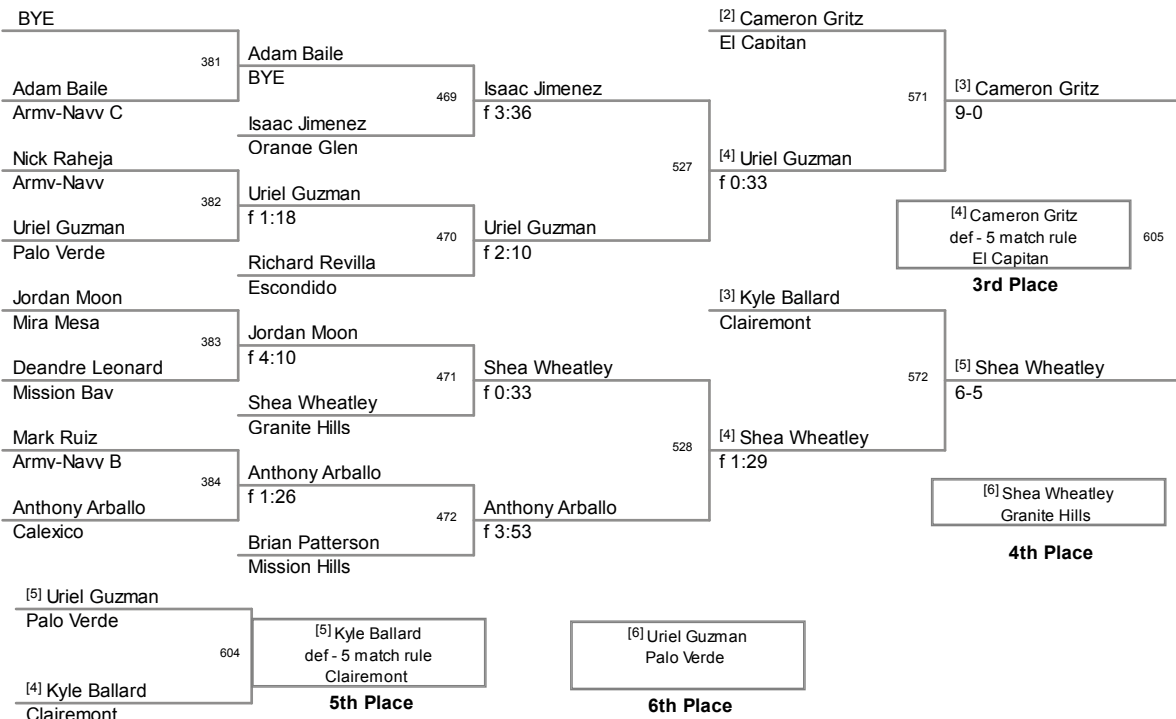

108 Lbs

122 Lbs

San Pasqual 2014 Invitational
San Pasqual 201 Division

128 Lbs

134 Lbs

140 Lbs

San Pasqual 2014 Invitational
San Pasqual 201 Division

147 Lbs

San Pasqual 2014 Invitational
San Pasqual 201 Division

154 Lbs

162 Lbs

San Pasqual 2014 Invitational
San Pasqual 201 Division

172 Lbs

184 Lbs

San Pasqual 2014 Invitational
San Pasqual 201 Division

197 Lbs