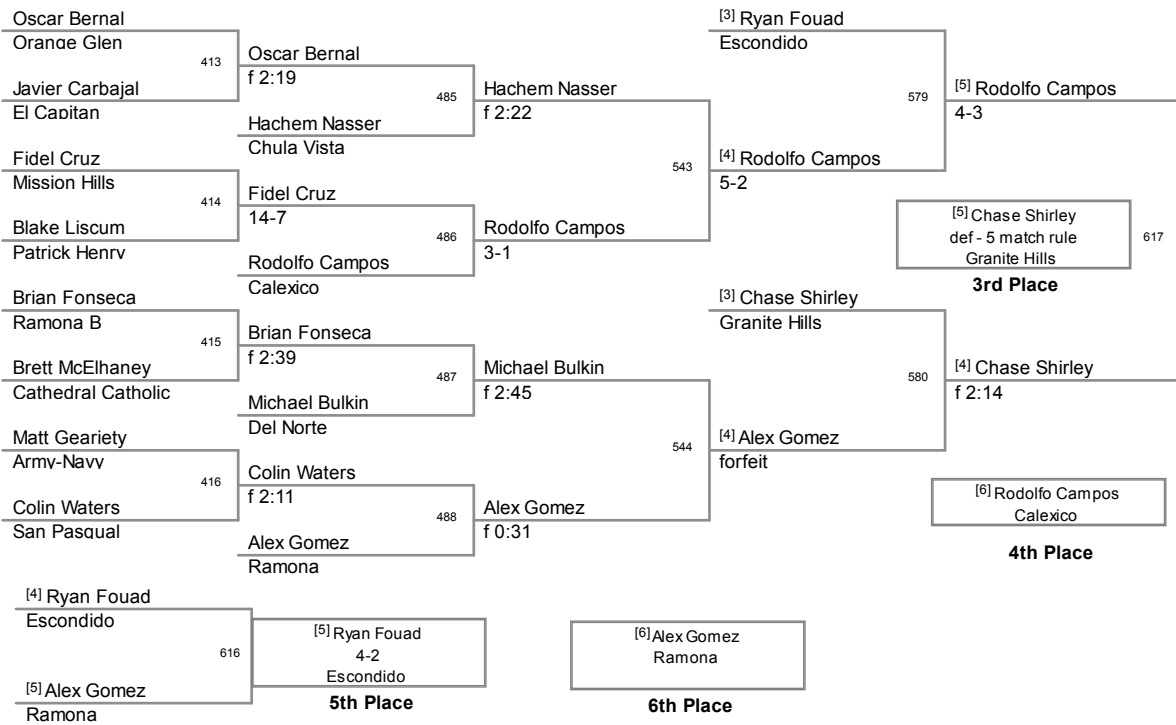

San Pasqual 2014 Invitational
San Pasqual 201 Division

154 Lbs

162 Lbs

San Pasqual 2014 Invitational
San Pasqual 201 Division

172 Lbs

184 Lbs

San Pasqual 2014 Invitational
San Pasqual 201 Division

197 Lbs