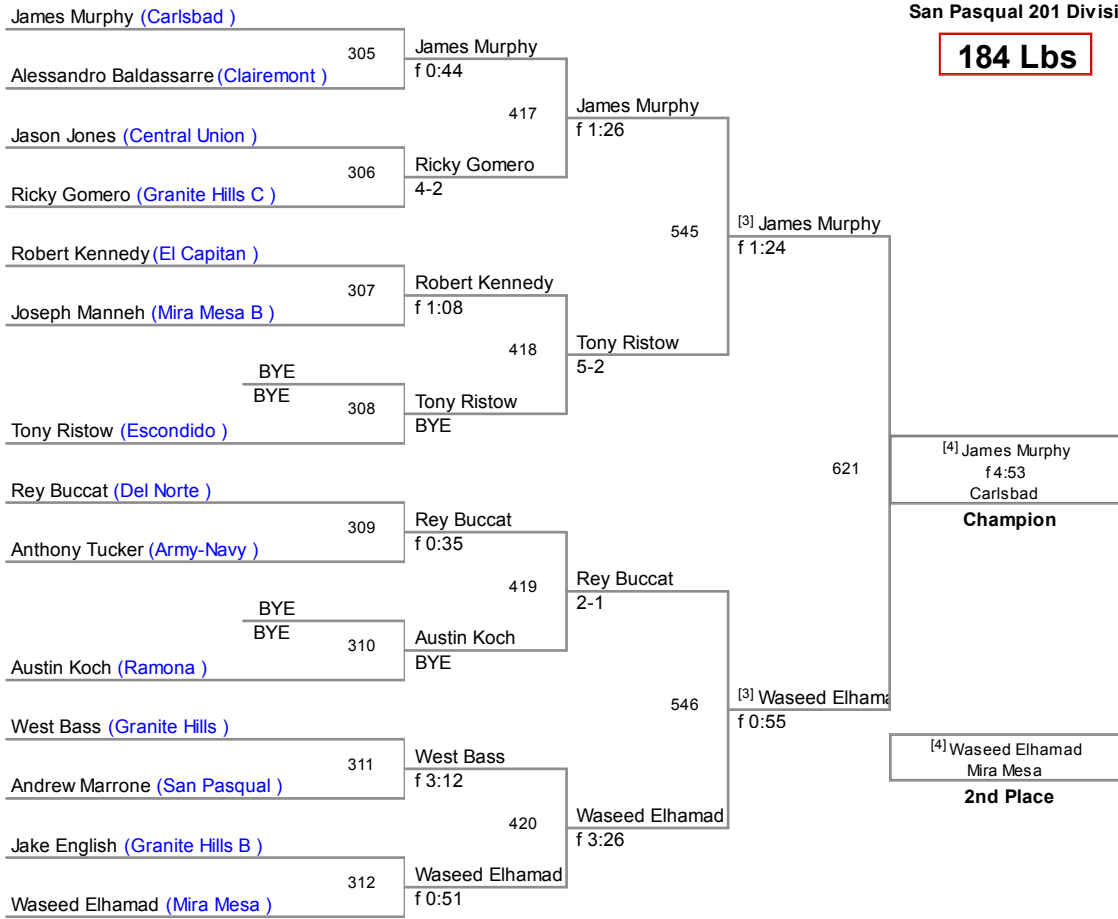

San Pasqual 2014 Invitational
San Pasqual 201 Division

154 Lbs

162 Lbs

San Pasqual 2014 Invitational
San Pasqual 201 Division

172 Lbs

184 Lbs

San Pasqual 2014 Invitational
San Pasqual 201 Division

197 Lbs