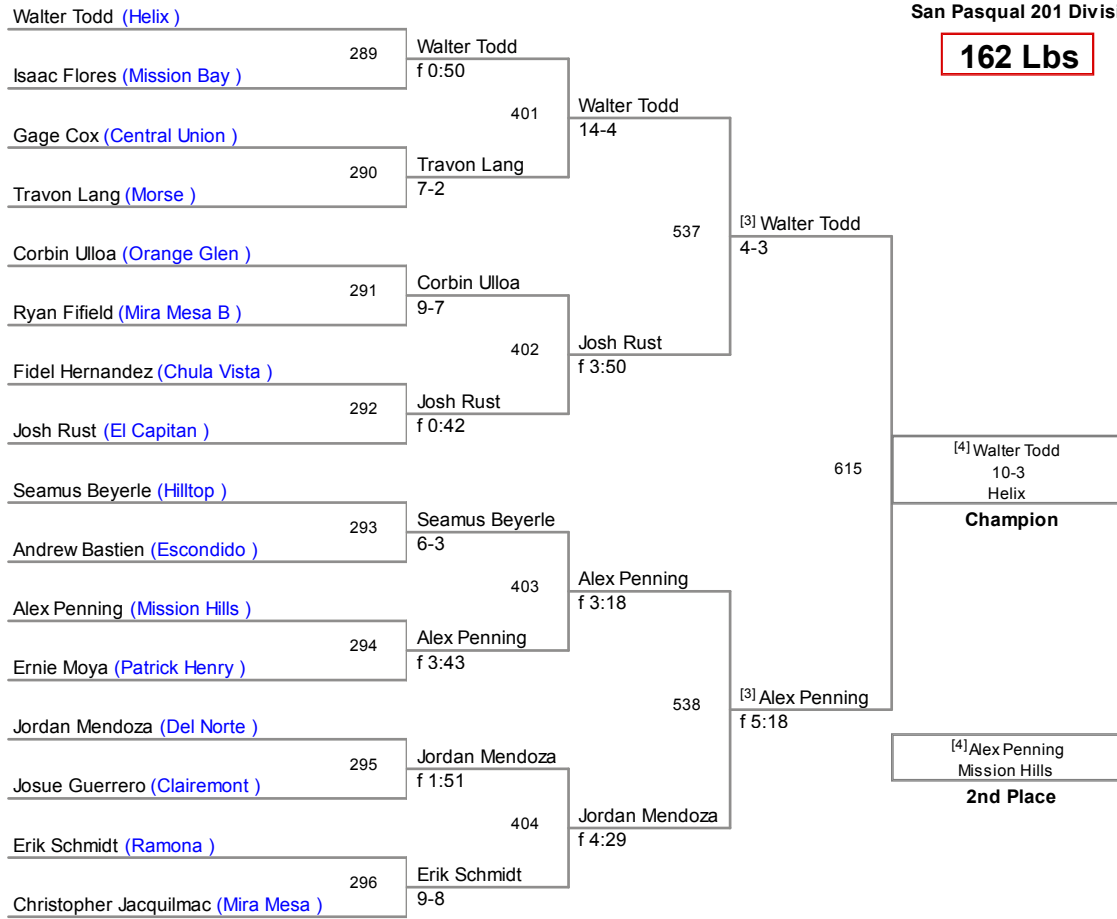

108 Lbs

122 Lbs

San Pasqual 2014 Invitational
San Pasqual 201 Division

128 Lbs

134 Lbs

140 Lbs

San Pasqual 2014 Invitational
San Pasqual 201 Division

147 Lbs

San Pasqual 2014 Invitational
San Pasqual 201 Division

154 Lbs

162 Lbs

San Pasqual 2014 Invitational
San Pasqual 201 Division

172 Lbs

184 Lbs

San Pasqual 2014 Invitational
San Pasqual 201 Division

197 Lbs

222 Lbs

287 Lbs