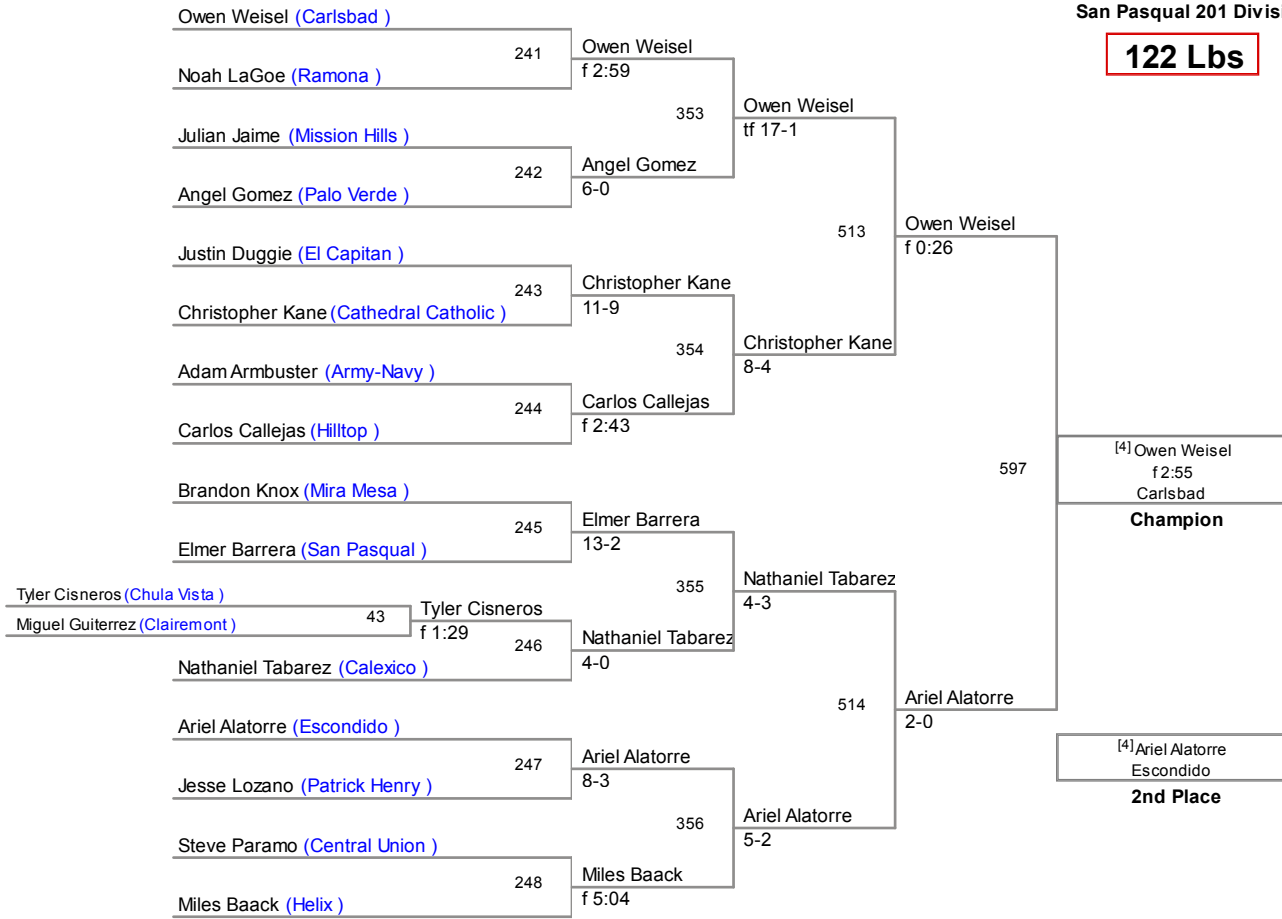

108 Lbs

122 Lbs

San Pasqual 2014 Invitational
San Pasqual 201 Division

128 Lbs

134 Lbs

140 Lbs

San Pasqual 2014 Invitational
San Pasqual 201 Division

147 Lbs

San Pasqual 2014 Invitational
San Pasqual 201 Division

154 Lbs

162 Lbs

San Pasqual 2014 Invitational
San Pasqual 201 Division

172 Lbs

184 Lbs

San Pasqual 2014 Invitational
San Pasqual 201 Division

197 Lbs

222 Lbs

287 Lbs