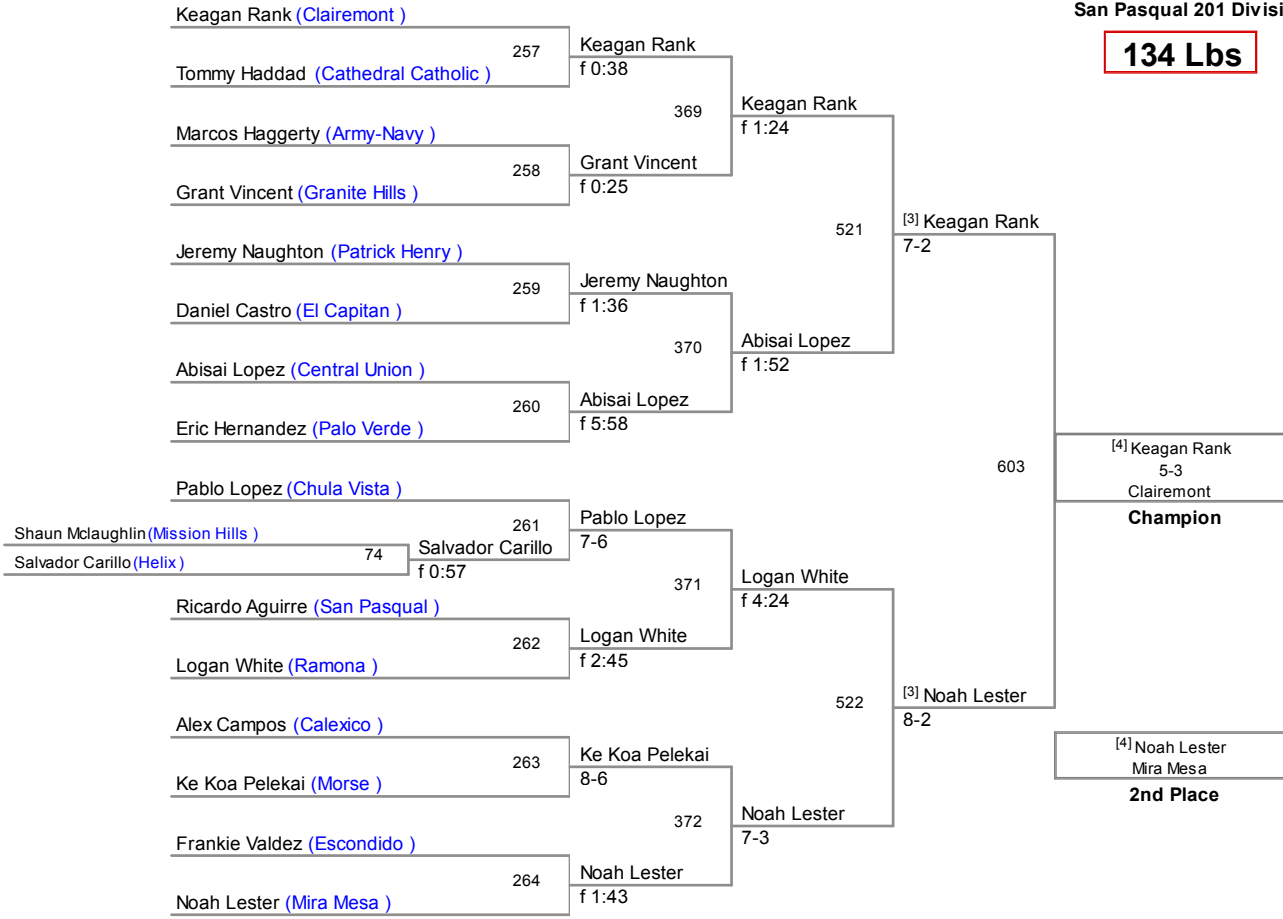

108 Lbs

122 Lbs

San Pasqual 2014 Invitational
San Pasqual 201 Division

128 Lbs

134 Lbs

140 Lbs

San Pasqual 2014 Invitational
San Pasqual 201 Division

147 Lbs

San Pasqual 2014 Invitational
San Pasqual 201 Division

154 Lbs

162 Lbs

San Pasqual 2014 Invitational
San Pasqual 201 Division

172 Lbs

184 Lbs

San Pasqual 2014 Invitational
San Pasqual 201 Division

197 Lbs

222 Lbs

287 Lbs