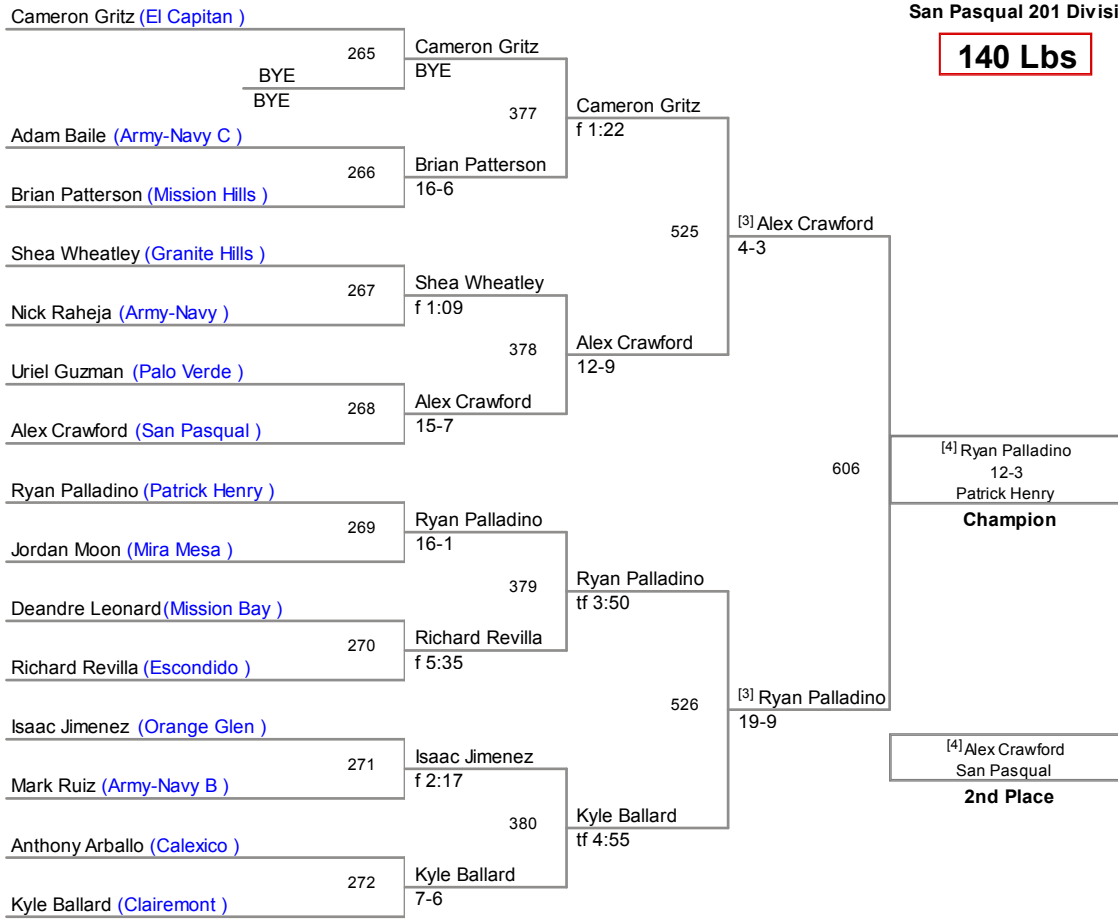

108 Lbs

122 Lbs

San Pasqual 2014 Invitational
San Pasqual 201 Division

128 Lbs

134 Lbs

140 Lbs

San Pasqual 2014 Invitational
San Pasqual 201 Division

147 Lbs

San Pasqual 2014 Invitational
San Pasqual 201 Division

154 Lbs

162 Lbs

San Pasqual 2014 Invitational
San Pasqual 201 Division

172 Lbs

184 Lbs

San Pasqual 2014 Invitational
San Pasqual 201 Division

197 Lbs

222 Lbs

287 Lbs