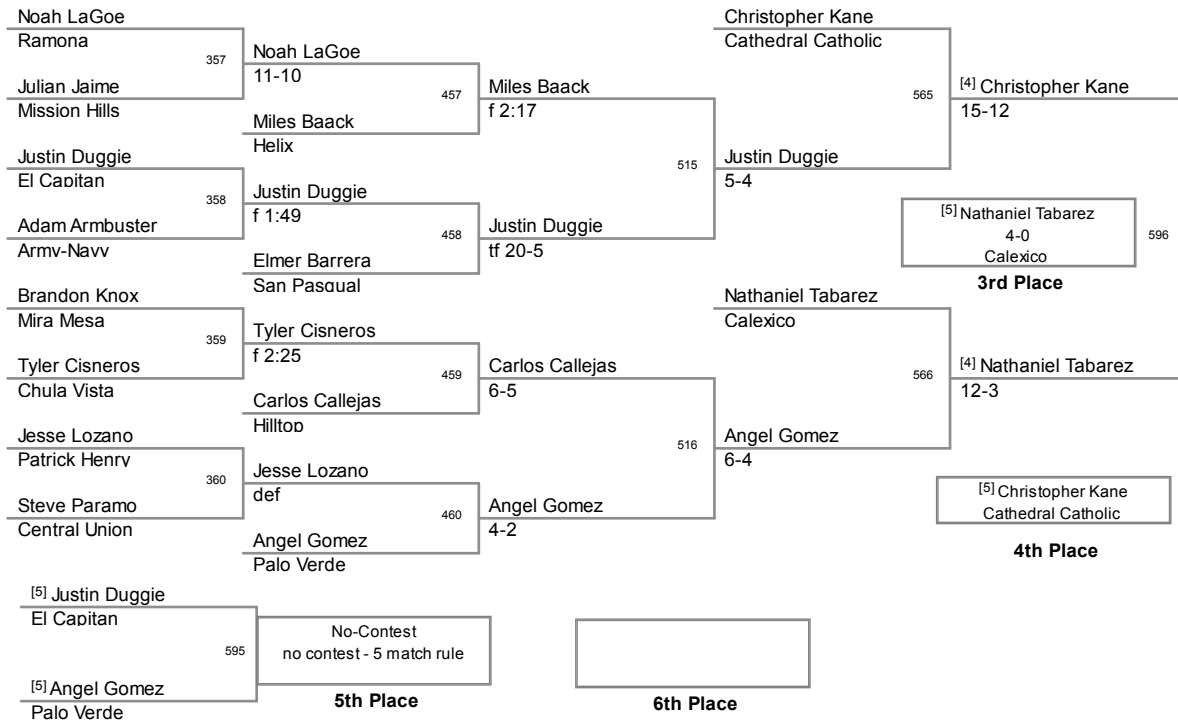

108 Lbs

122 Lbs

San Pasqual 2014 Invitational
San Pasqual 201 Division

128 Lbs

134 Lbs

140 Lbs

San Pasqual 2014 Invitational
San Pasqual 201 Division

147 Lbs

San Pasqual 2014 Invitational
San Pasqual 201 Division

154 Lbs

162 Lbs

San Pasqual 2014 Invitational
San Pasqual 201 Division

172 Lbs

184 Lbs

San Pasqual 2014 Invitational
San Pasqual 201 Division

197 Lbs