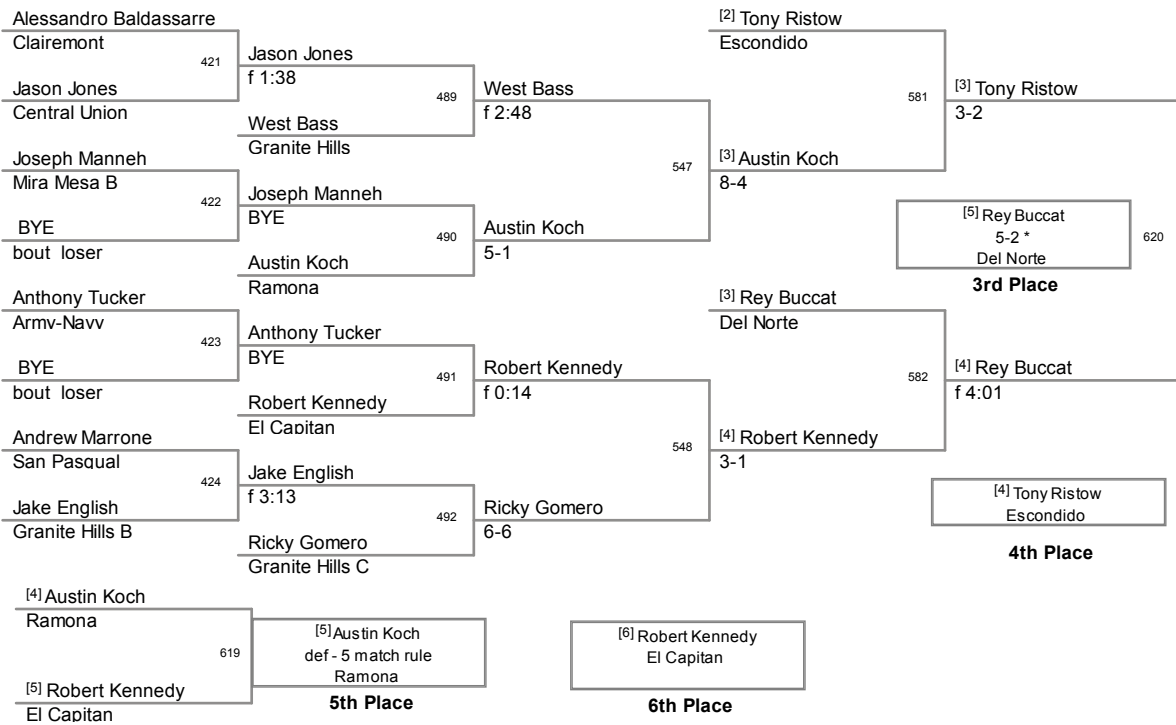

San Pasqual 2014 Invitational
San Pasqual 201 Division

154 Lbs

162 Lbs

San Pasqual 2014 Invitational
San Pasqual 201 Division

172 Lbs

184 Lbs

San Pasqual 2014 Invitational
San Pasqual 201 Division

197 Lbs