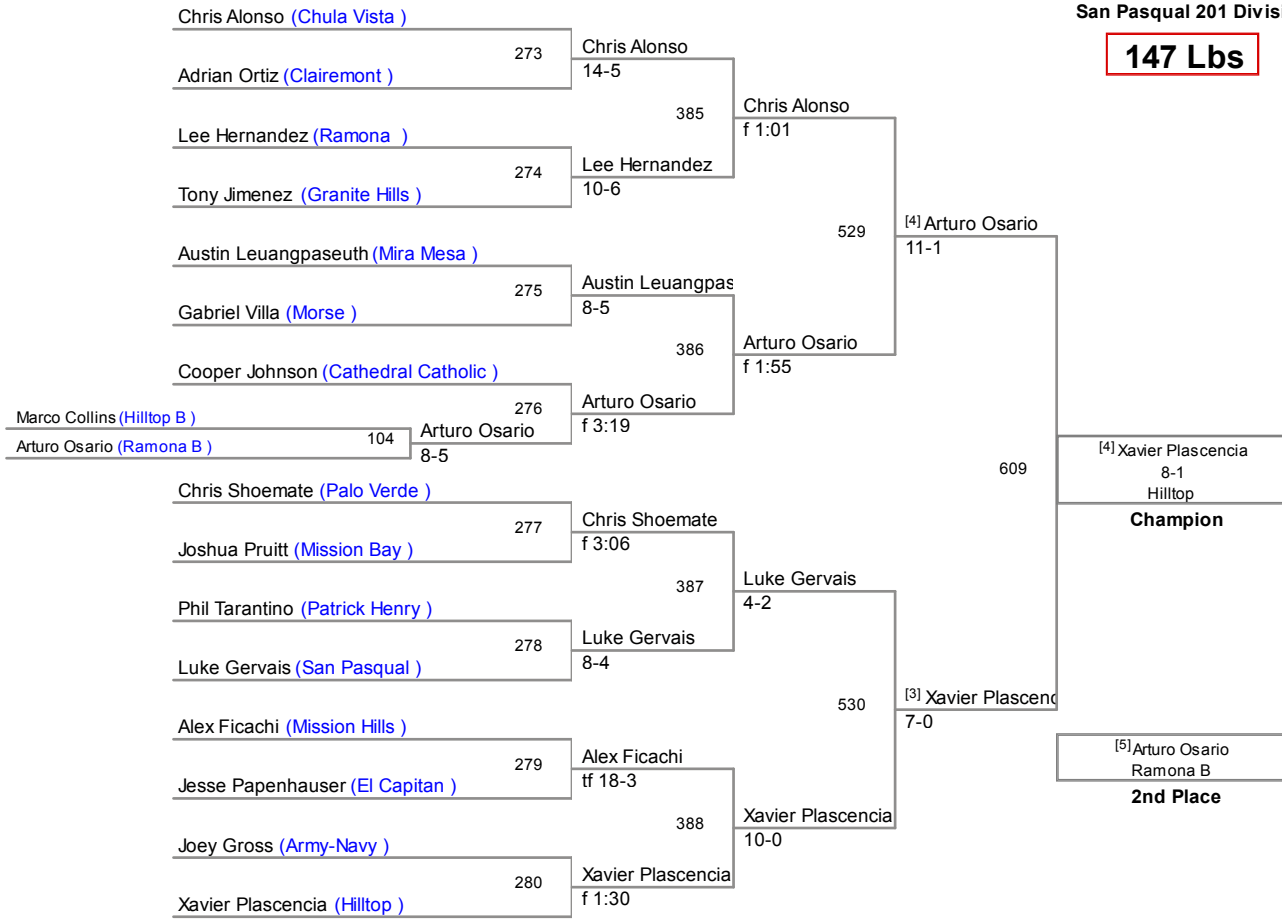

108 Lbs

122 Lbs

San Pasqual 2014 Invitational
San Pasqual 201 Division

128 Lbs

134 Lbs

140 Lbs

San Pasqual 2014 Invitational
San Pasqual 201 Division

147 Lbs

San Pasqual 2014 Invitational
San Pasqual 201 Division

154 Lbs

162 Lbs

San Pasqual 2014 Invitational
San Pasqual 201 Division

172 Lbs

184 Lbs

San Pasqual 2014 Invitational
San Pasqual 201 Division

197 Lbs

222 Lbs

287 Lbs