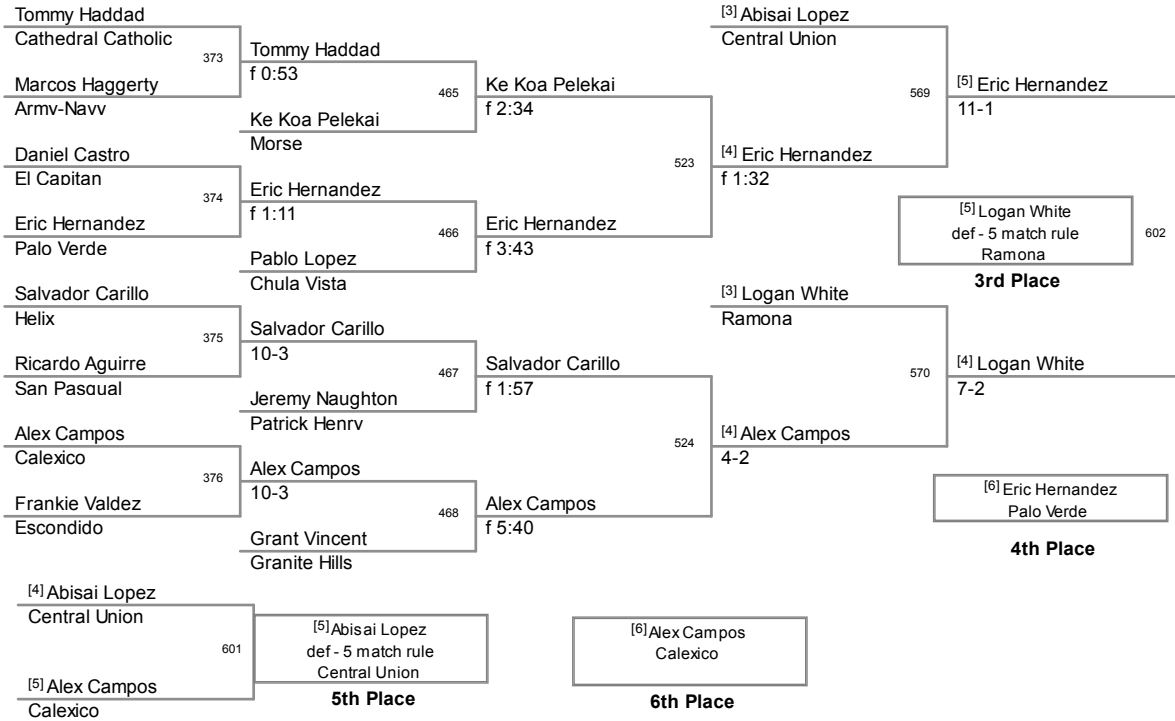

108 Lbs

122 Lbs

San Pasqual 2014 Invitational
San Pasqual 201 Division

128 Lbs

134 Lbs

140 Lbs

San Pasqual 2014 Invitational
San Pasqual 201 Division

147 Lbs

San Pasqual 2014 Invitational
San Pasqual 201 Division

154 Lbs

162 Lbs

San Pasqual 2014 Invitational
San Pasqual 201 Division

172 Lbs

184 Lbs

San Pasqual 2014 Invitational
San Pasqual 201 Division

197 Lbs