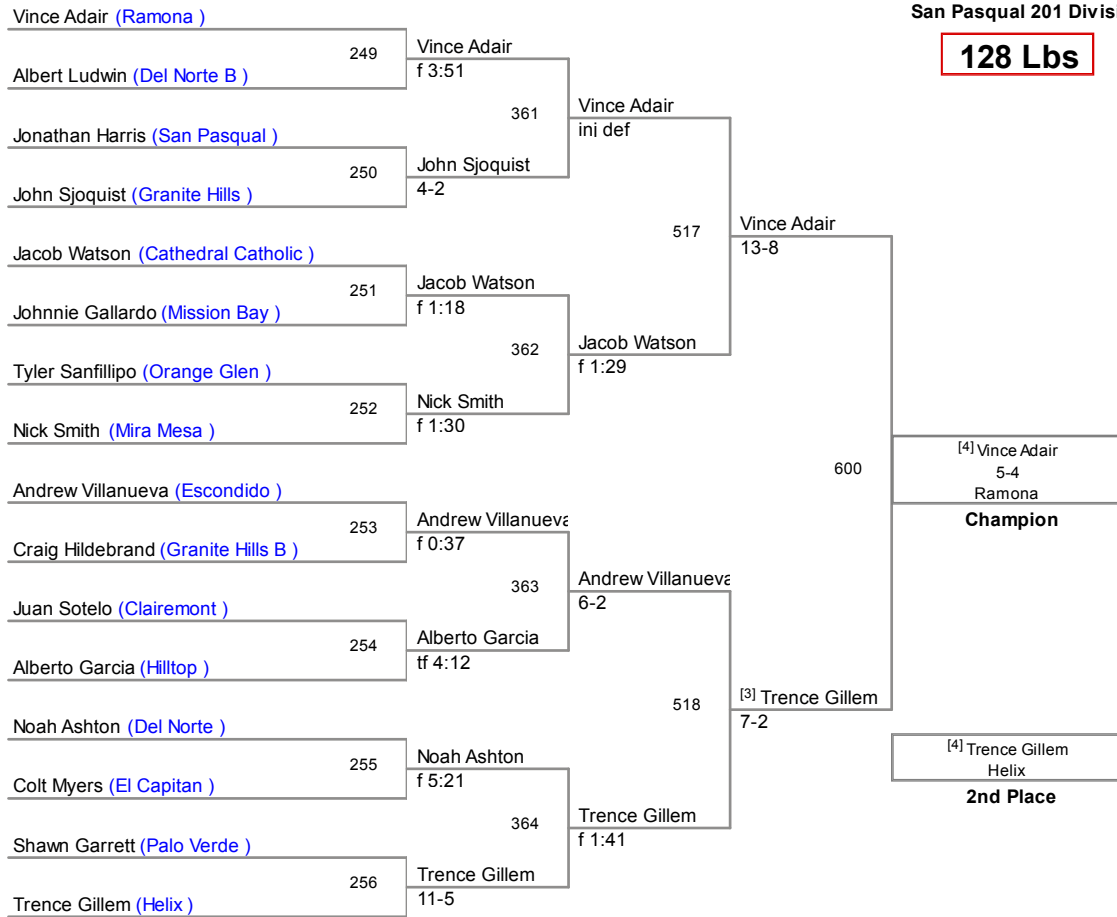

108 Lbs

122 Lbs

San Pasqual 2014 Invitational
San Pasqual 201 Division

128 Lbs

134 Lbs

140 Lbs

San Pasqual 2014 Invitational
San Pasqual 201 Division

147 Lbs

San Pasqual 2014 Invitational
San Pasqual 201 Division

154 Lbs

162 Lbs

San Pasqual 2014 Invitational
San Pasqual 201 Division

172 Lbs

184 Lbs

San Pasqual 2014 Invitational
San Pasqual 201 Division

197 Lbs

222 Lbs

287 Lbs