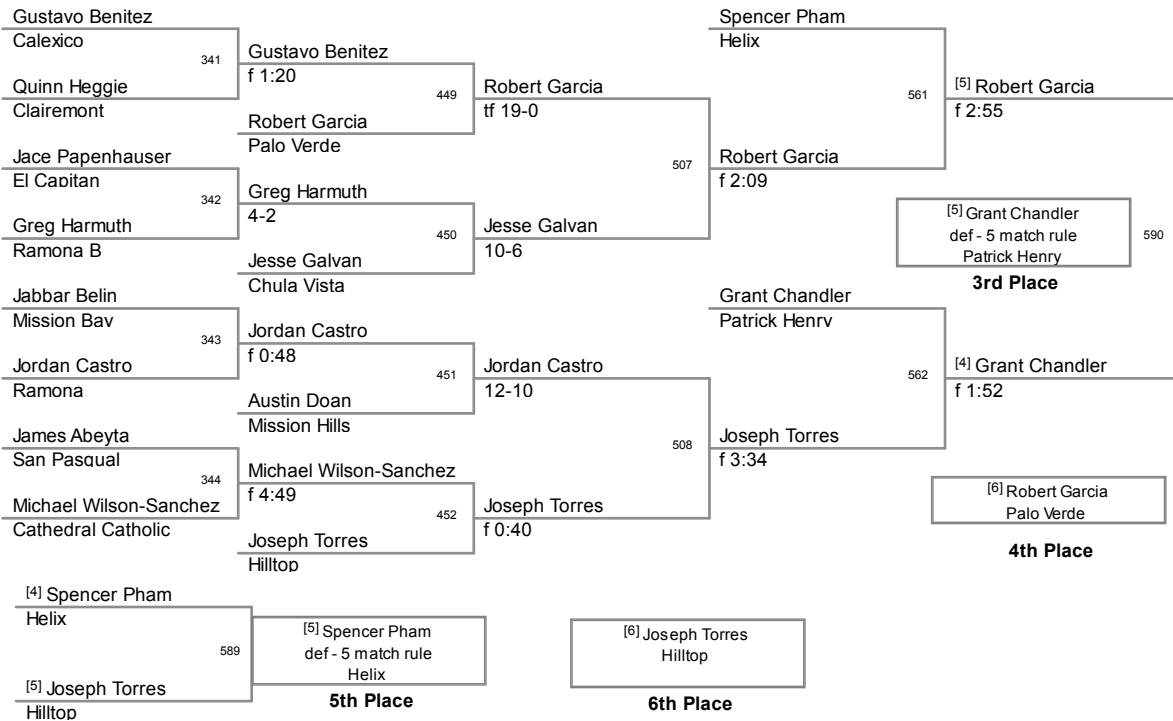

108 Lbs

122 Lbs

San Pasqual 2014 Invitational
San Pasqual 201 Division

128 Lbs

134 Lbs

140 Lbs

San Pasqual 2014 Invitational
San Pasqual 201 Division

147 Lbs

San Pasqual 2014 Invitational
San Pasqual 201 Division

154 Lbs

162 Lbs

San Pasqual 2014 Invitational
San Pasqual 201 Division

172 Lbs

184 Lbs

San Pasqual 2014 Invitational
San Pasqual 201 Division

197 Lbs