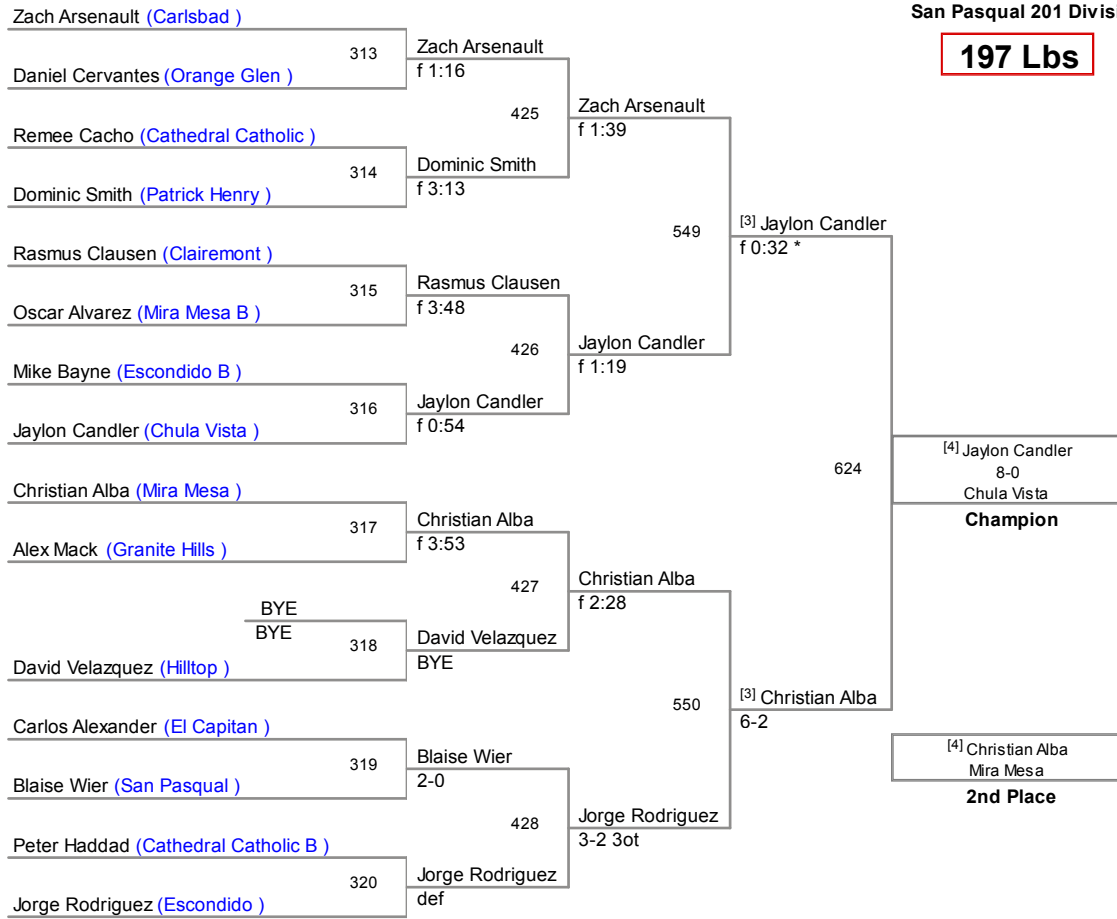

San Pasqual 2014 Invitational
San Pasqual 201 Division

154 Lbs

162 Lbs

San Pasqual 2014 Invitational
San Pasqual 201 Division

172 Lbs

184 Lbs

San Pasqual 2014 Invitational
San Pasqual 201 Division

197 Lbs

222 Lbs

287 Lbs