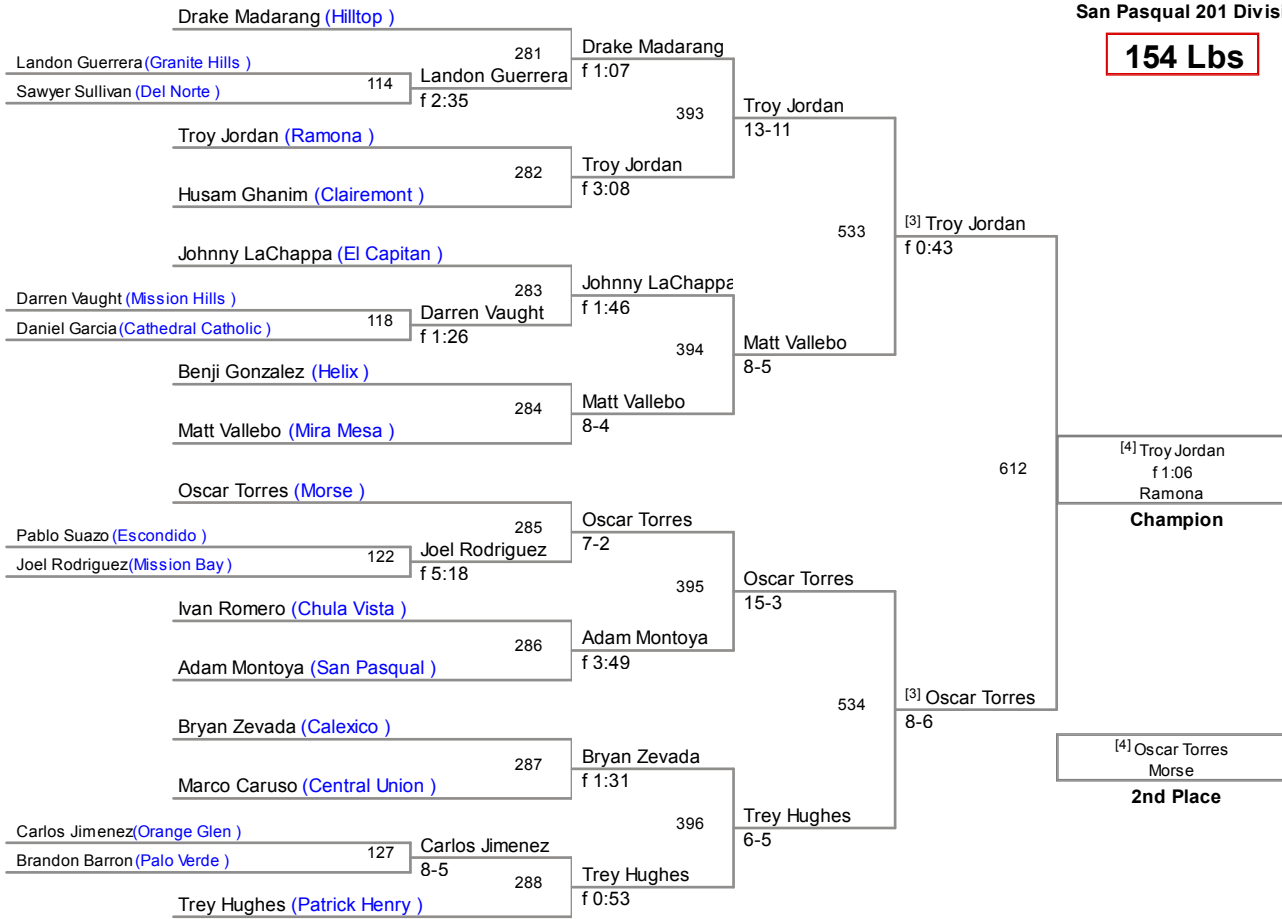

108 Lbs

122 Lbs

San Pasqual 2014 Invitational
San Pasqual 201 Division

128 Lbs

134 Lbs

140 Lbs

San Pasqual 2014 Invitational
San Pasqual 201 Division

147 Lbs

San Pasqual 2014 Invitational
San Pasqual 201 Division

154 Lbs

162 Lbs

San Pasqual 2014 Invitational
San Pasqual 201 Division

172 Lbs

184 Lbs

San Pasqual 2014 Invitational
San Pasqual 201 Division

197 Lbs

222 Lbs

287 Lbs