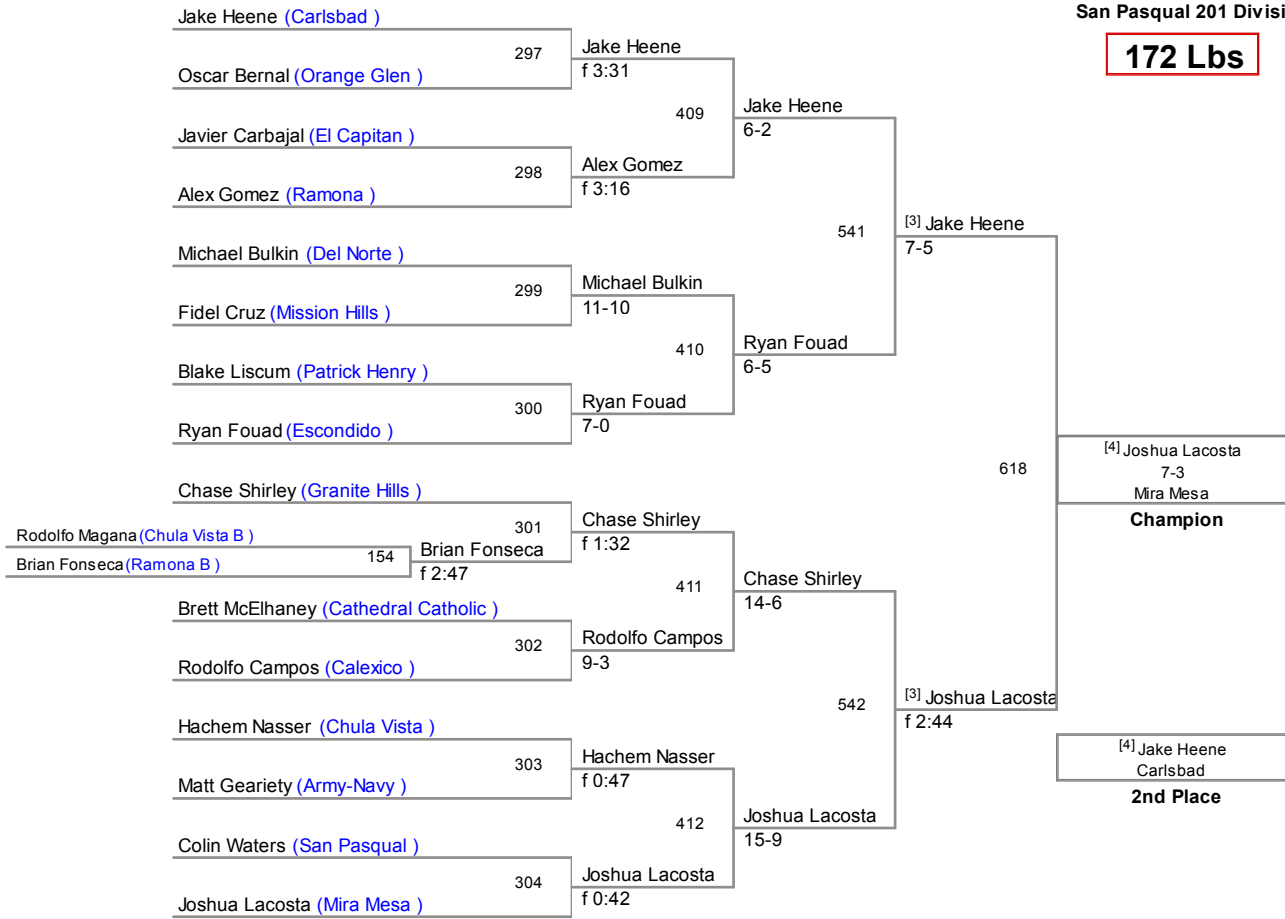

San Pasqual 2014 Invitational
San Pasqual 201 Division

154 Lbs

162 Lbs

San Pasqual 2014 Invitational
San Pasqual 201 Division

172 Lbs

184 Lbs

San Pasqual 2014 Invitational
San Pasqual 201 Division

197 Lbs

222 Lbs

287 Lbs