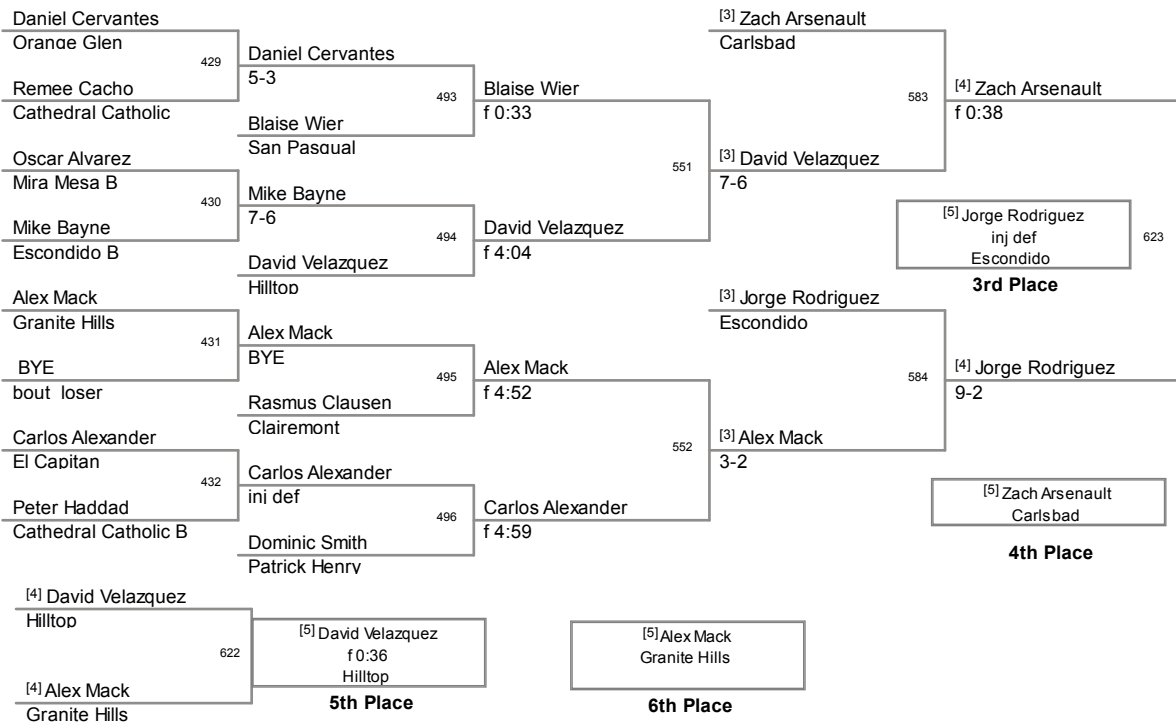

San Pasqual 2014 Invitational
San Pasqual 201 Division

154 Lbs

162 Lbs

San Pasqual 2014 Invitational
San Pasqual 201 Division

172 Lbs

184 Lbs

San Pasqual 2014 Invitational
San Pasqual 201 Division

197 Lbs