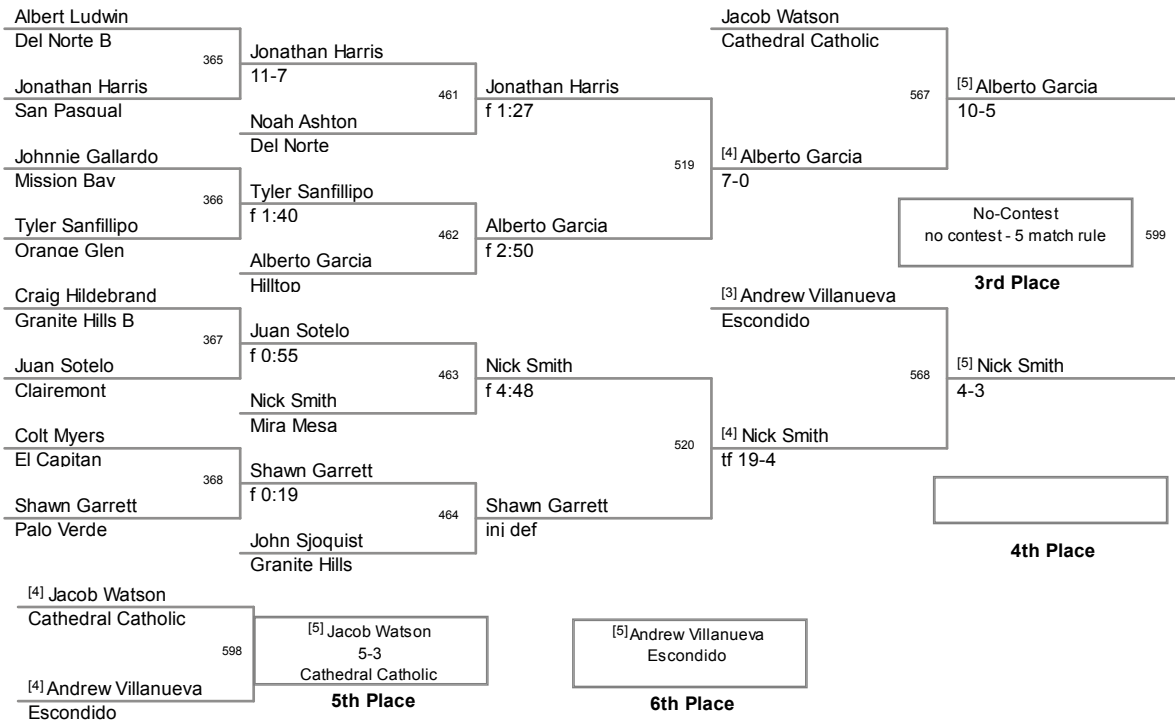

108 Lbs

122 Lbs

San Pasqual 2014 Invitational
San Pasqual 201 Division

128 Lbs

134 Lbs

140 Lbs

San Pasqual 2014 Invitational
San Pasqual 201 Division

147 Lbs

San Pasqual 2014 Invitational
San Pasqual 201 Division

154 Lbs

162 Lbs

San Pasqual 2014 Invitational
San Pasqual 201 Division

172 Lbs

184 Lbs

San Pasqual 2014 Invitational
San Pasqual 201 Division

197 Lbs