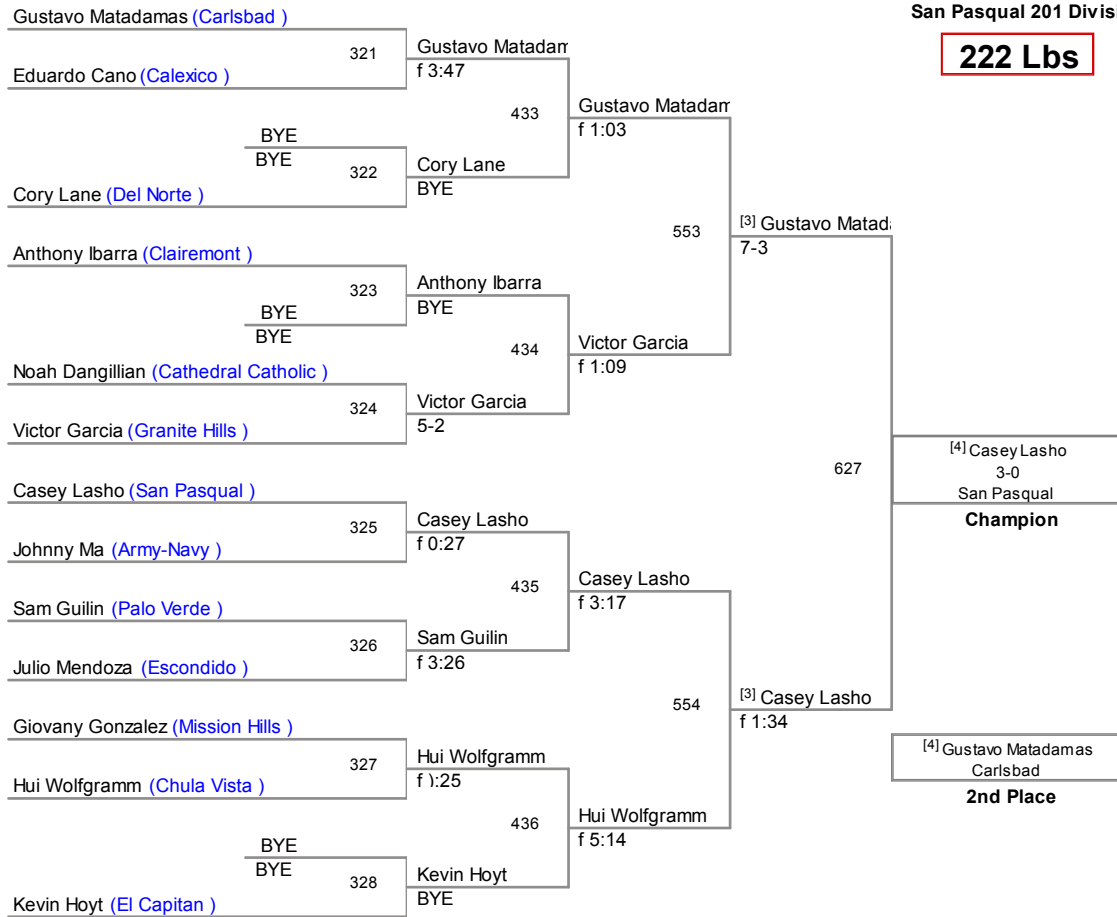

San Pasqual 2014 Invitational
San Pasqual 201 Division

154 Lbs

162 Lbs

San Pasqual 2014 Invitational
San Pasqual 201 Division

172 Lbs

184 Lbs

San Pasqual 2014 Invitational
San Pasqual 201 Division

197 Lbs

222 Lbs

287 Lbs