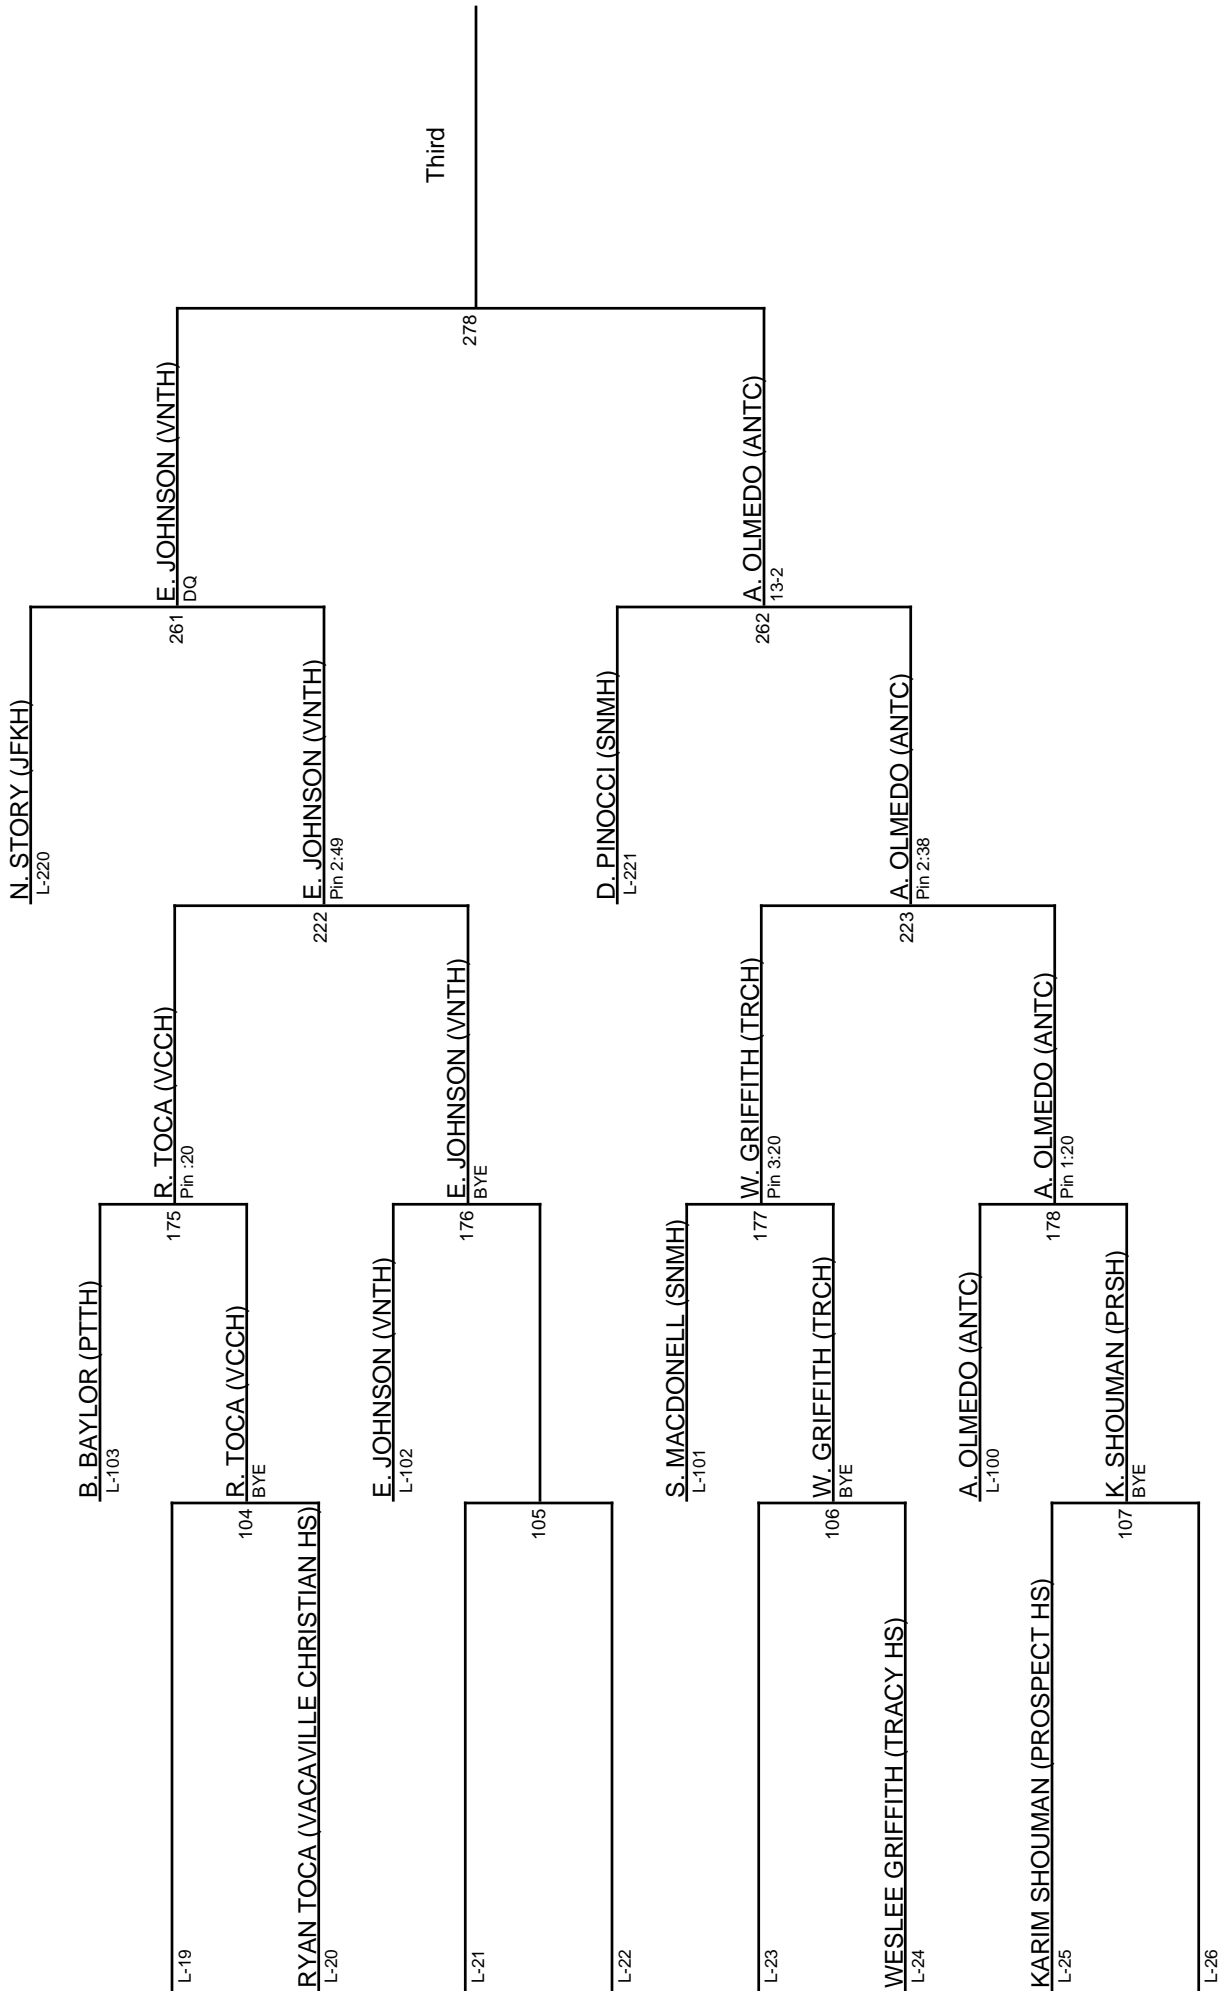

M. PROVINE (DRVH)

Pin 1:59

TYLER VIODES (PLEASANT GROVE HS)

Pirates Invitational Varsity 2014 / 126 (consolation)

**Pirates Invitational Varsity 2014 / 132**

**Pirates Invitational Varsity 2014 / 132 (consolation)**