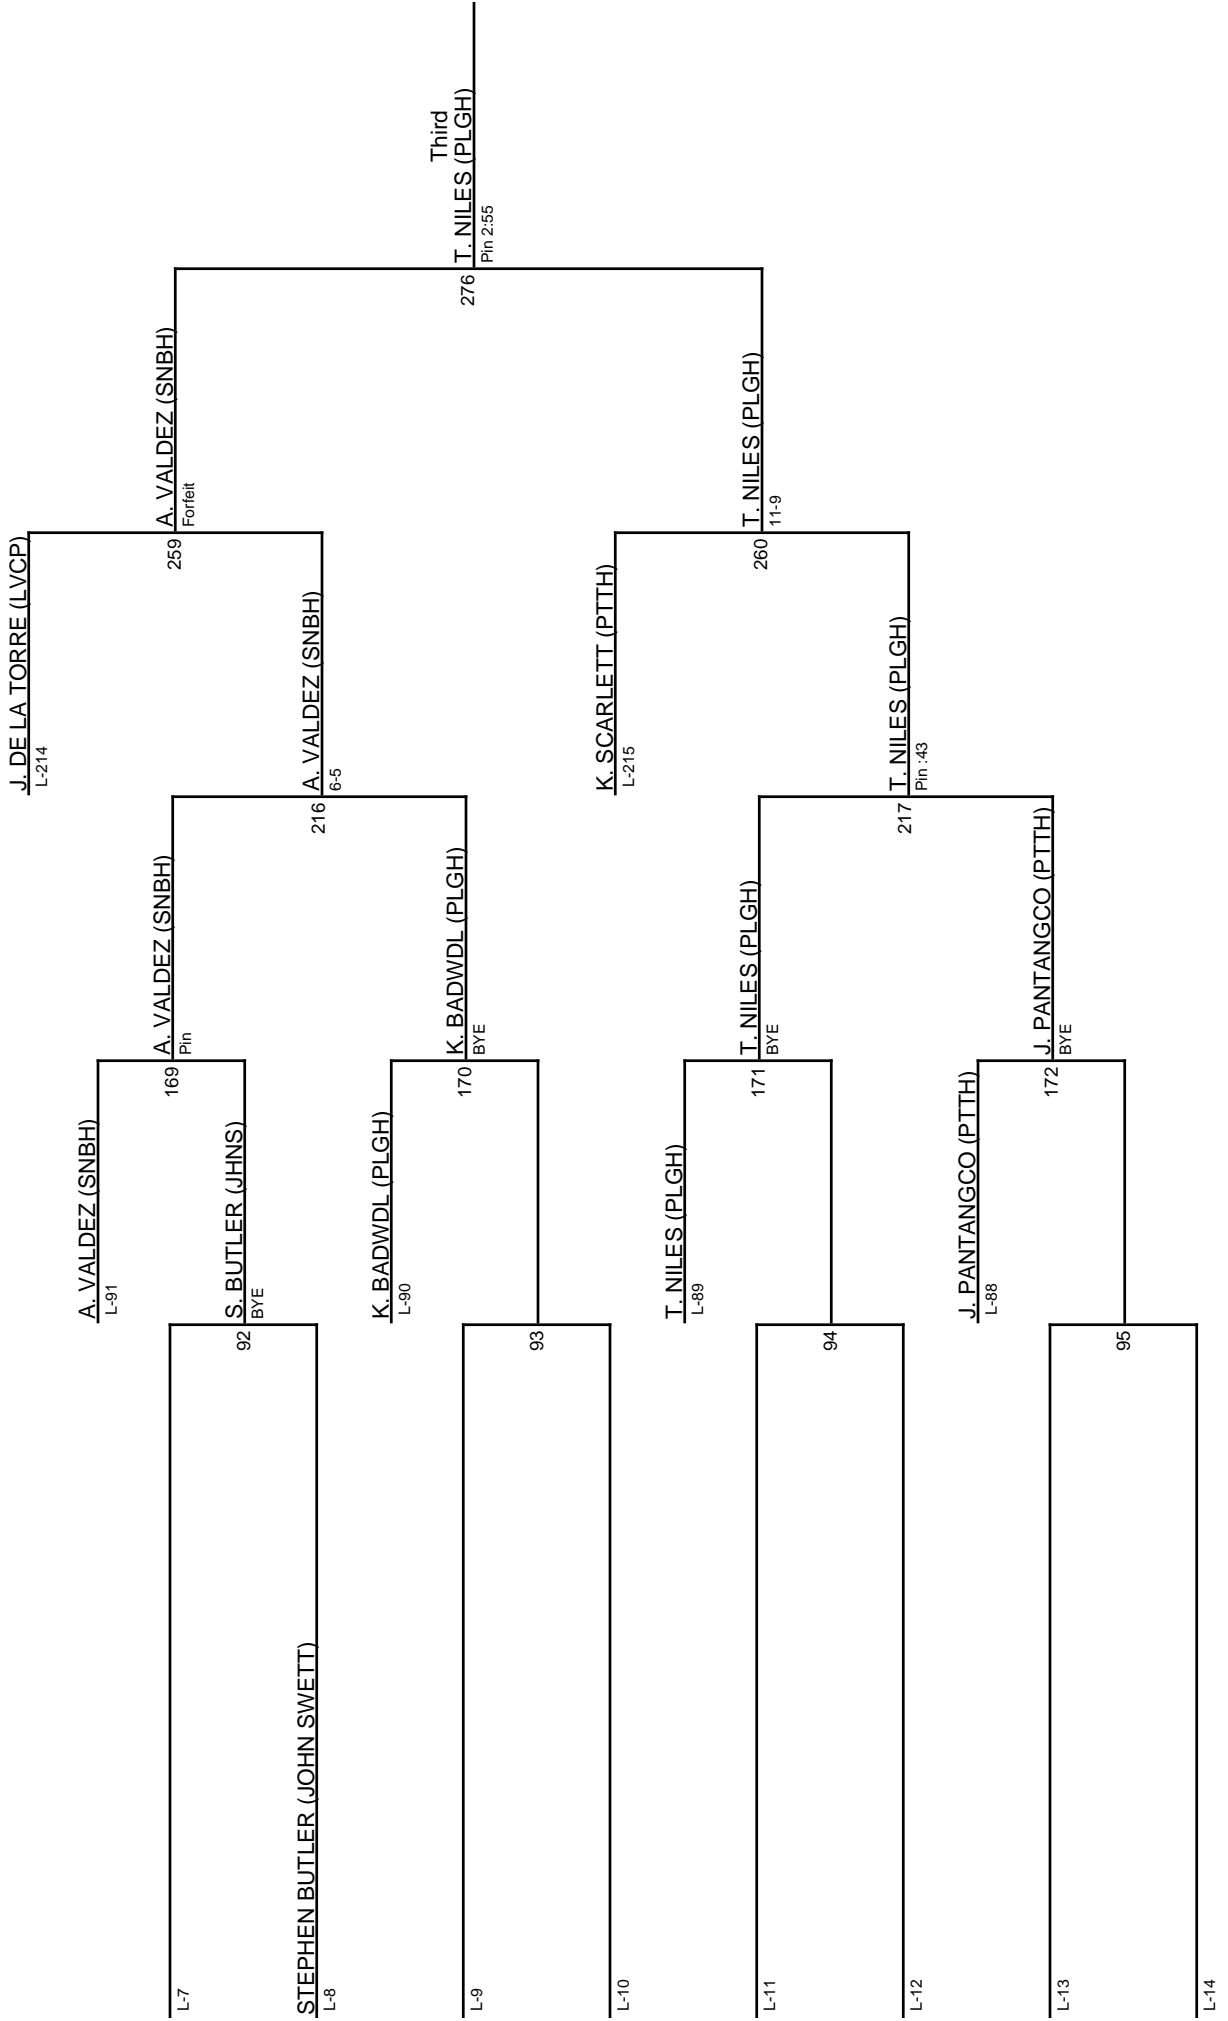

Pirates Invitational Varsity 2014 / 120 (consolation)