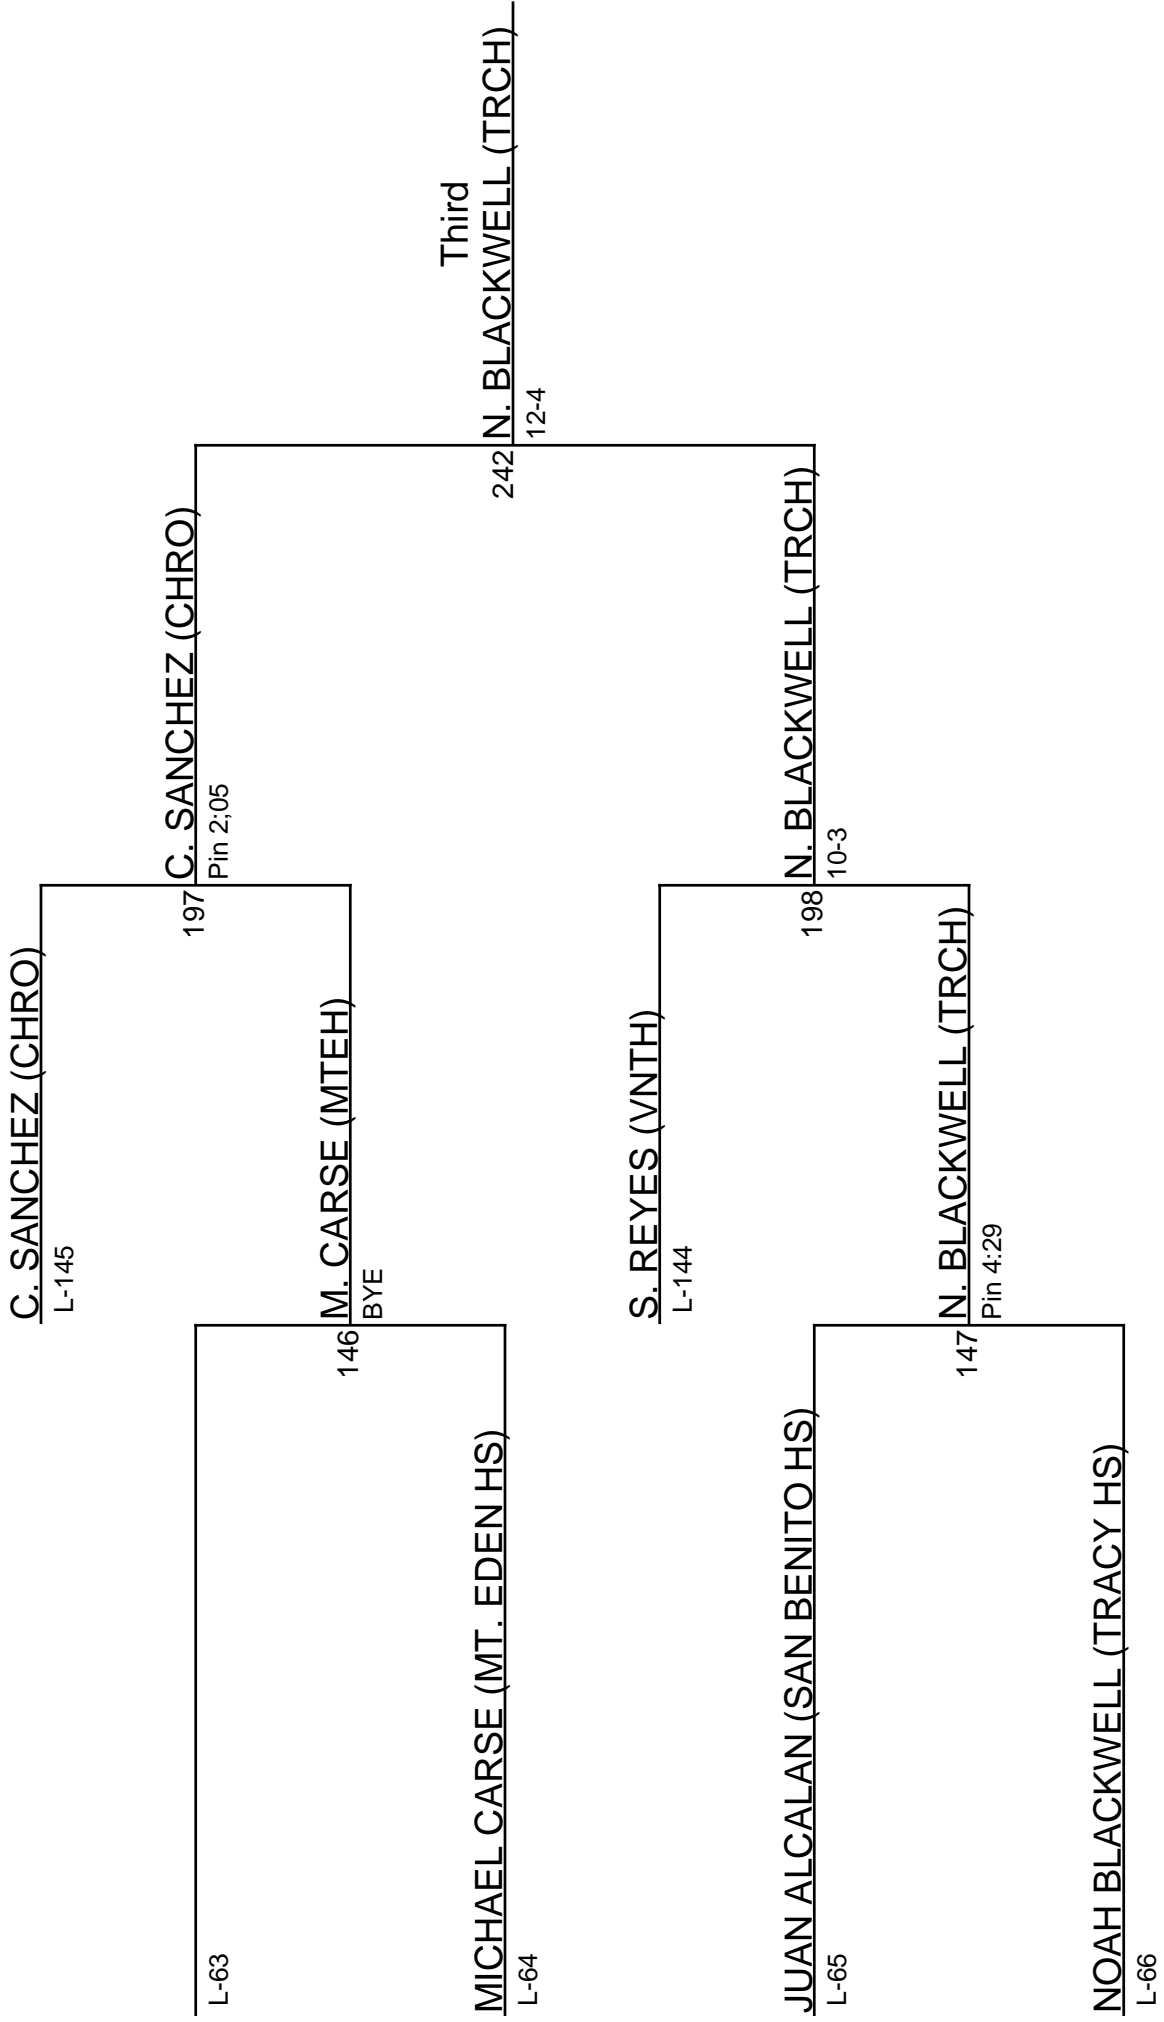

**Pirates Invitational Varsity 2014 / 195**

1. SAMUEL ALVAREZ (PTTH)
2. NOAH THOMPSON (FRDH)
3. SHARAN TAMANG (HLLH)
4. OC HAYES (ANTC)

OC HAYES (ANTIOCH) \_\_\_\_\_  
 \_\_\_\_\_  
 67 OC HAYES (ANTC) \_\_\_\_\_  
 Pin 1:25  
 BROCK MCCARTY (TRACY HS) \_\_\_\_\_