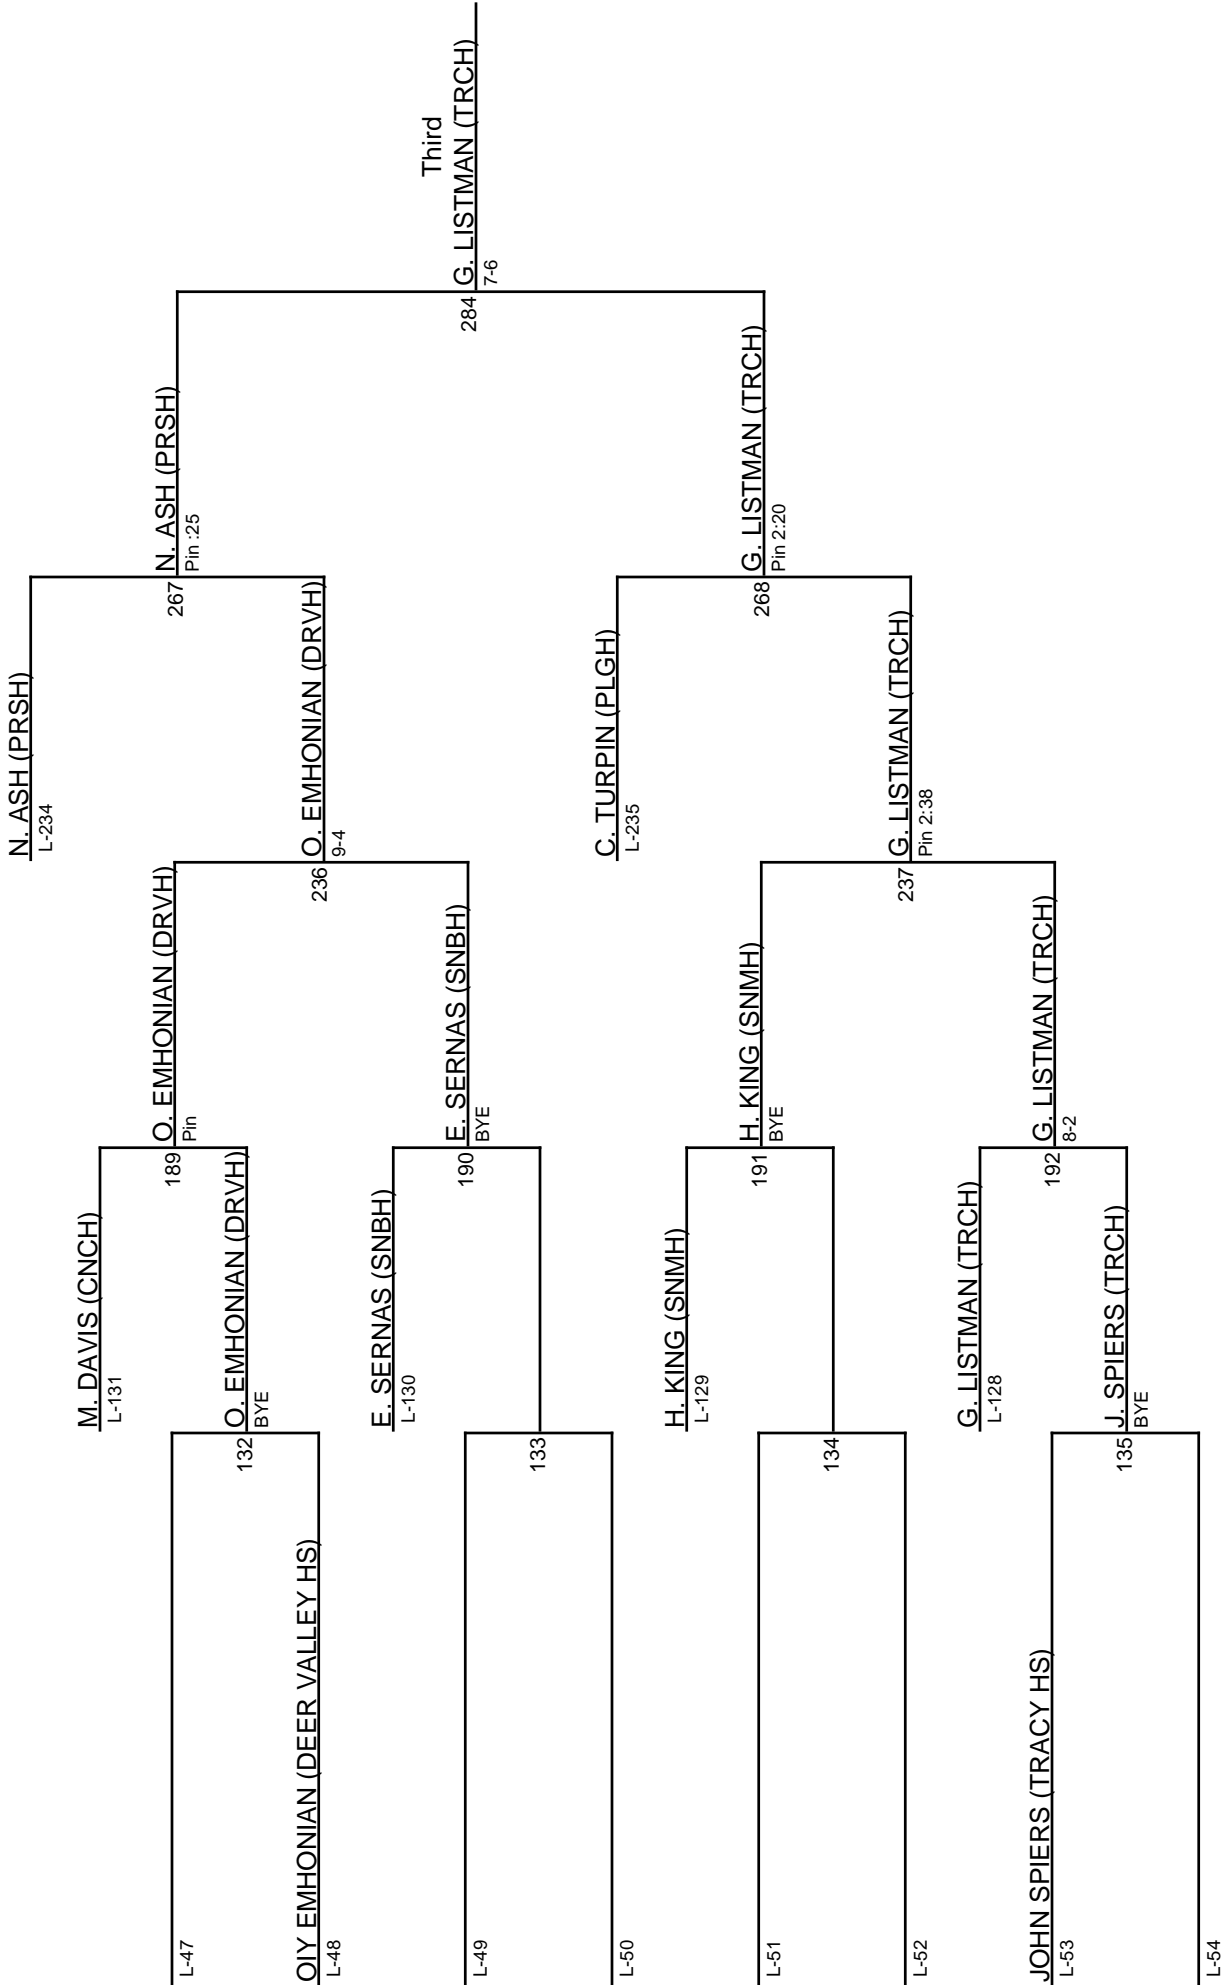

Pirates Invitational Varsity 2014 / 160 (consolation)