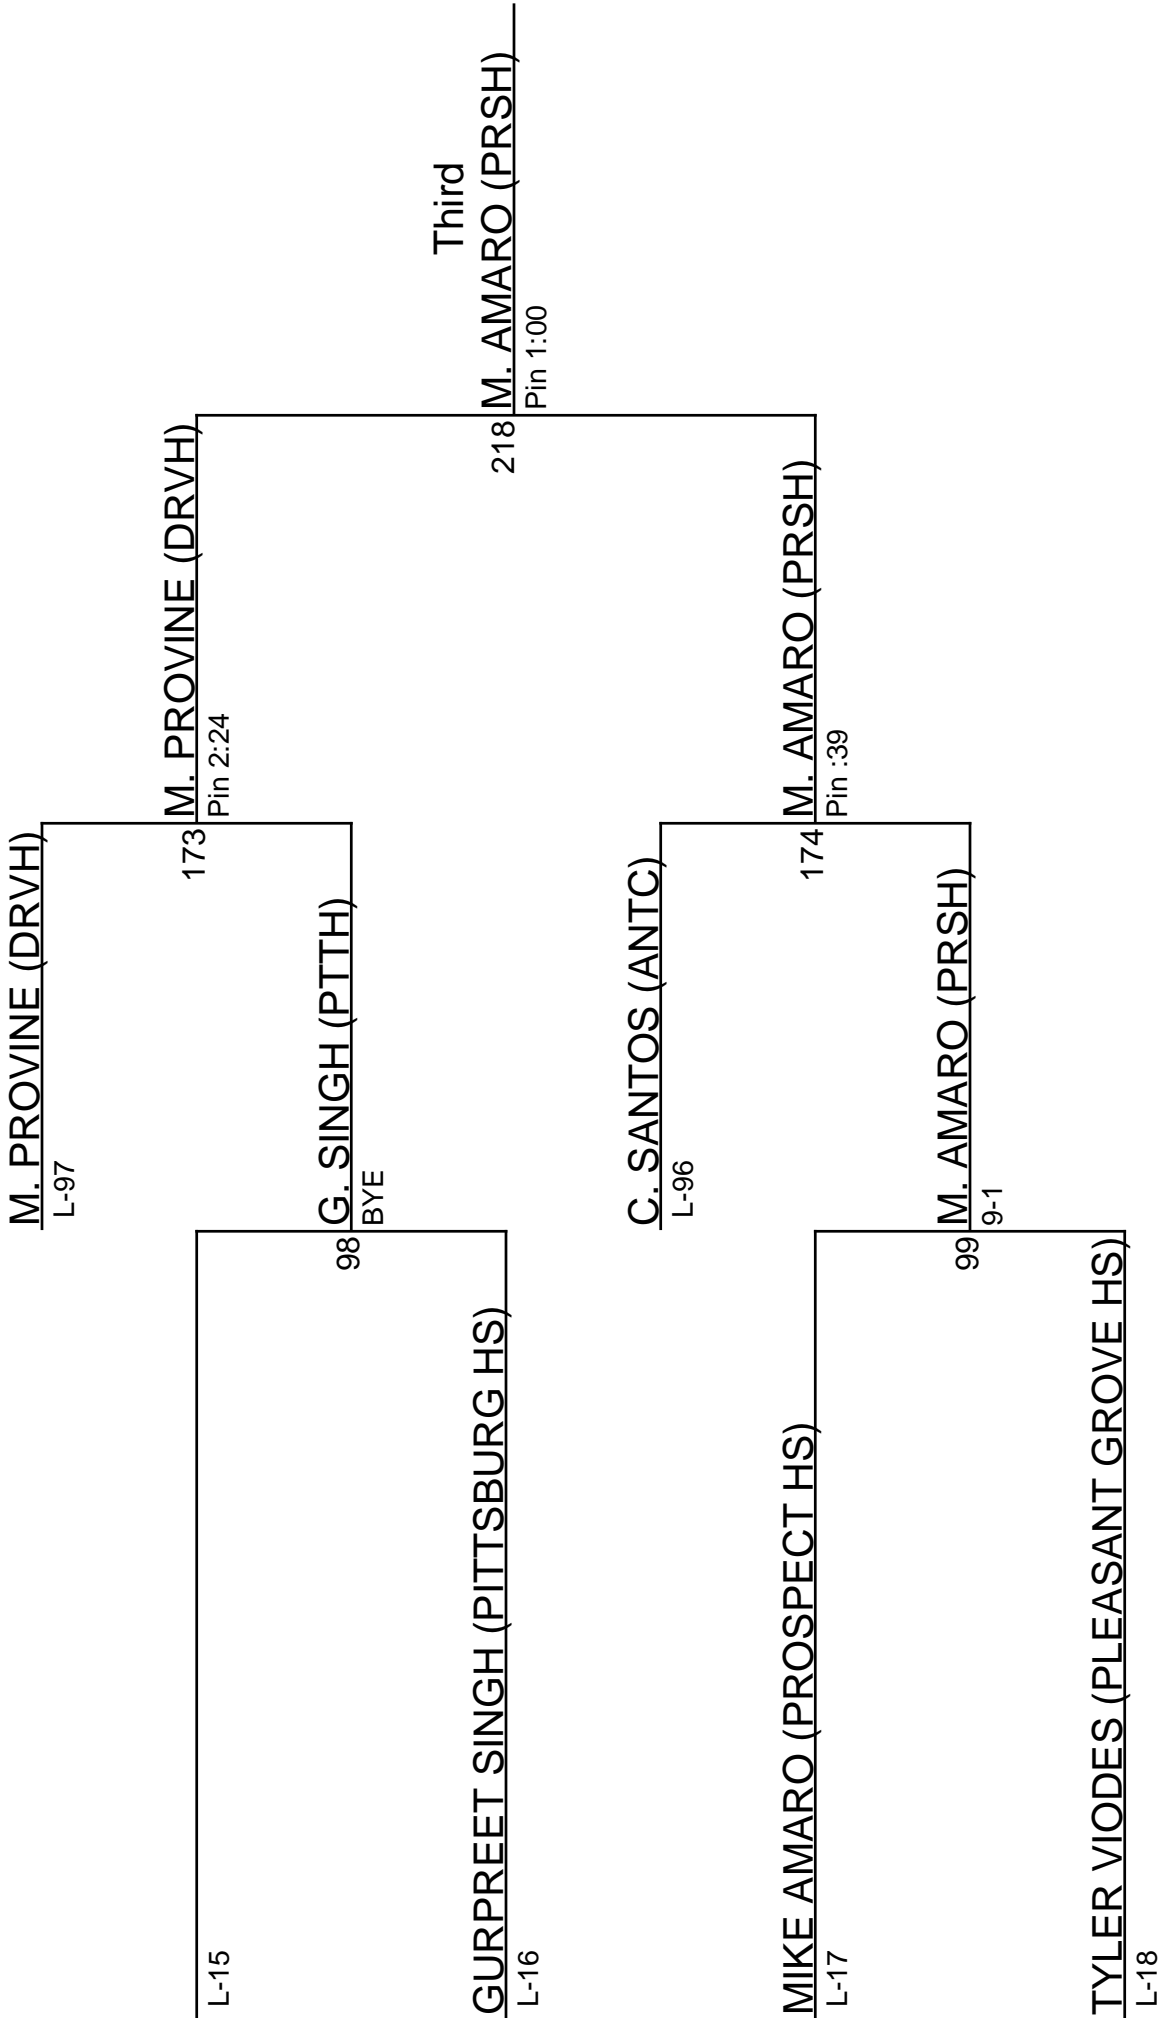

Pirates Invitational Varsity 2014 / 126 (consolation)