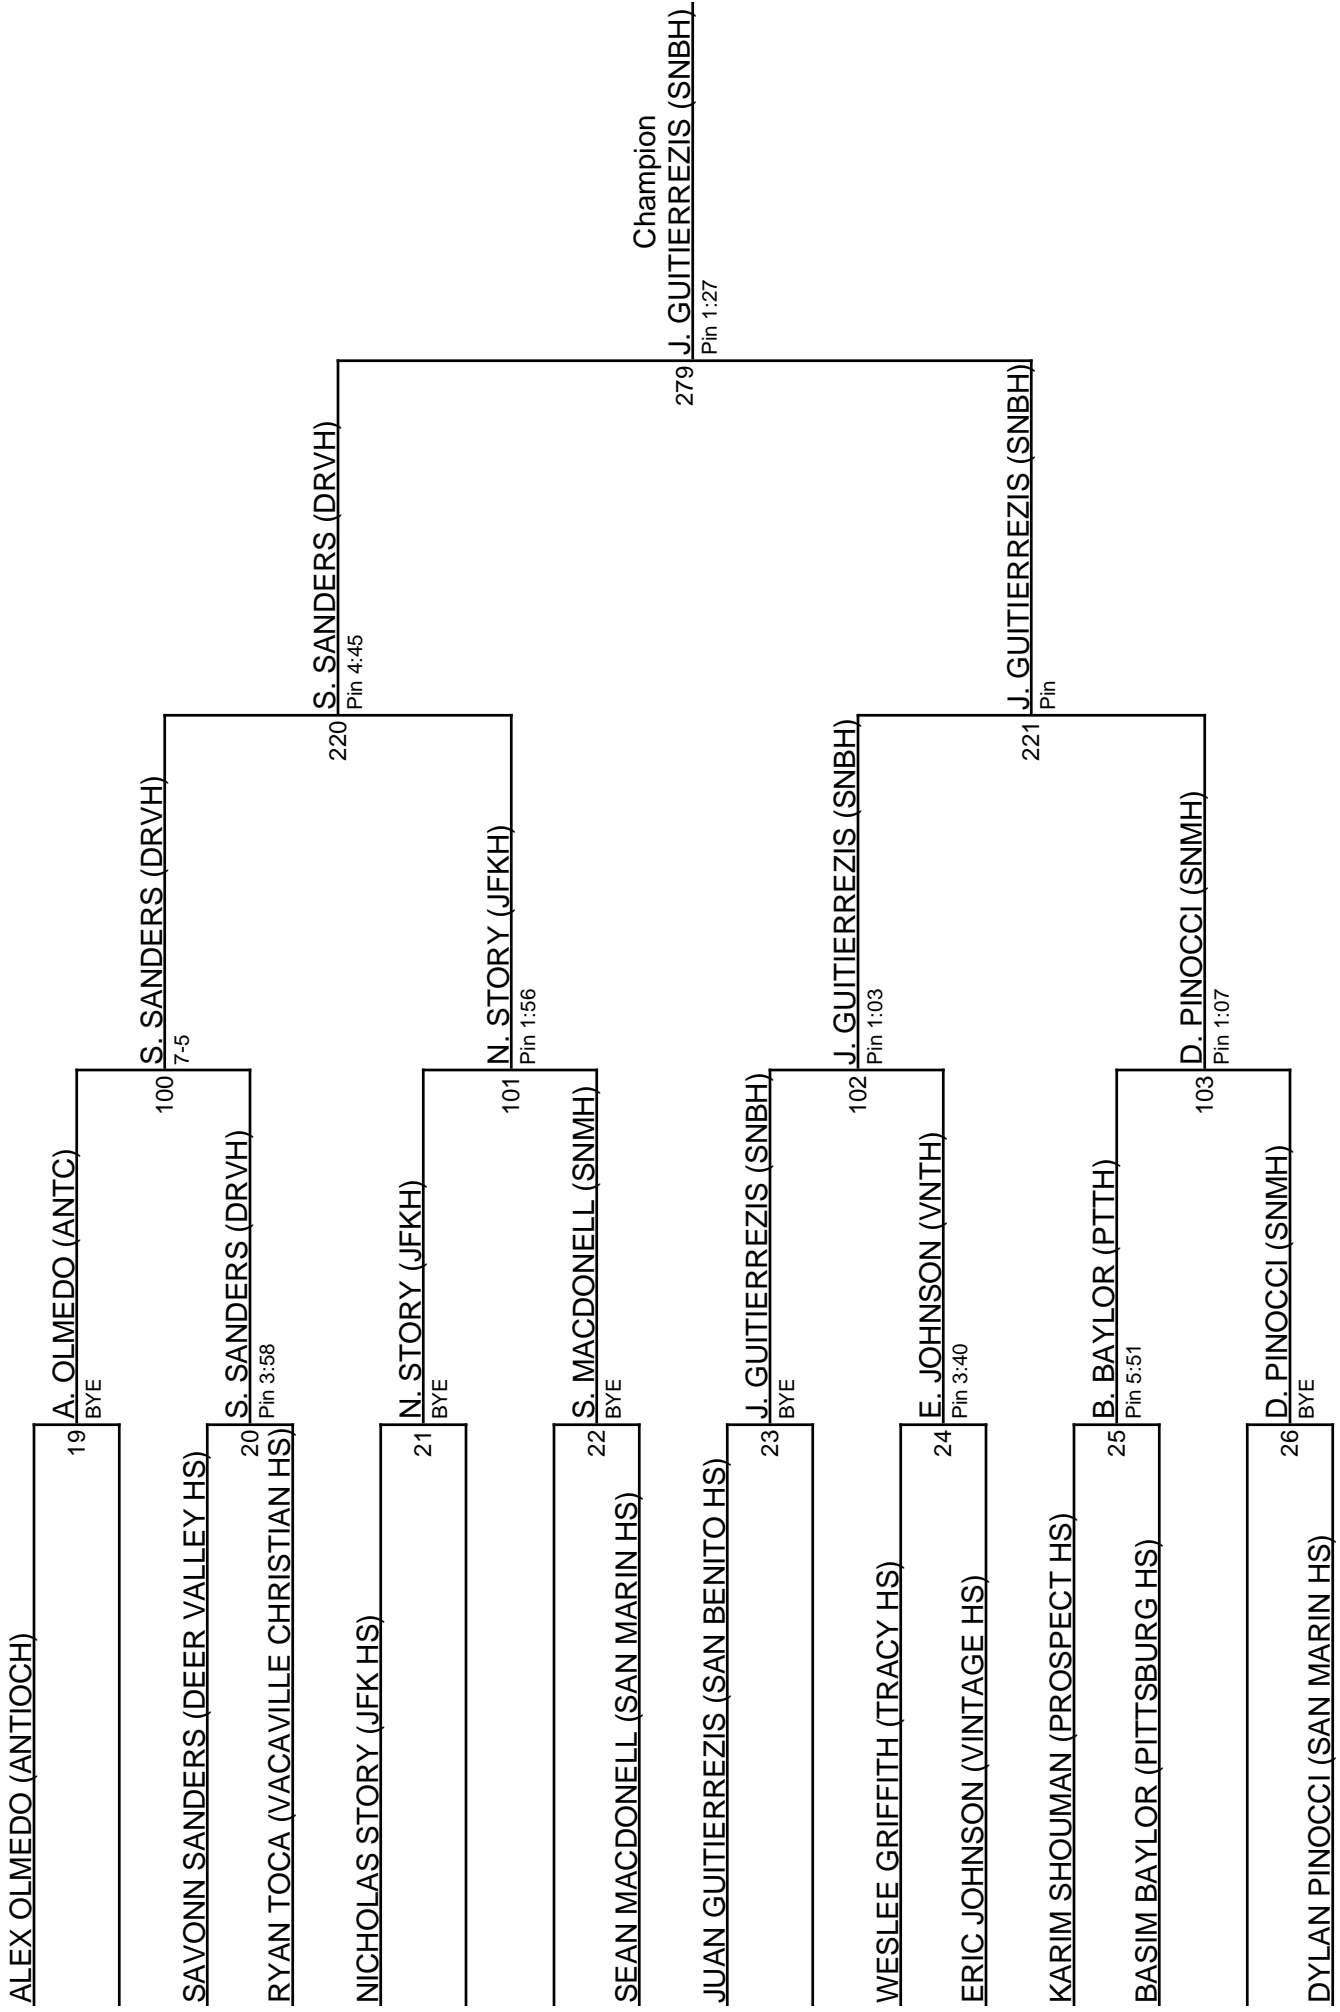

M. PROVINE (DRVH)

Pin 1:59

TYLER VIODES (PLEASANT GROVE HS)

Pirates Invitational Varsity 2014 / 126 (consolation)

**Pirates Invitational Varsity 2014 / 132**

**Pirates Invitational Varsity 2014 / 132 (consolation)**