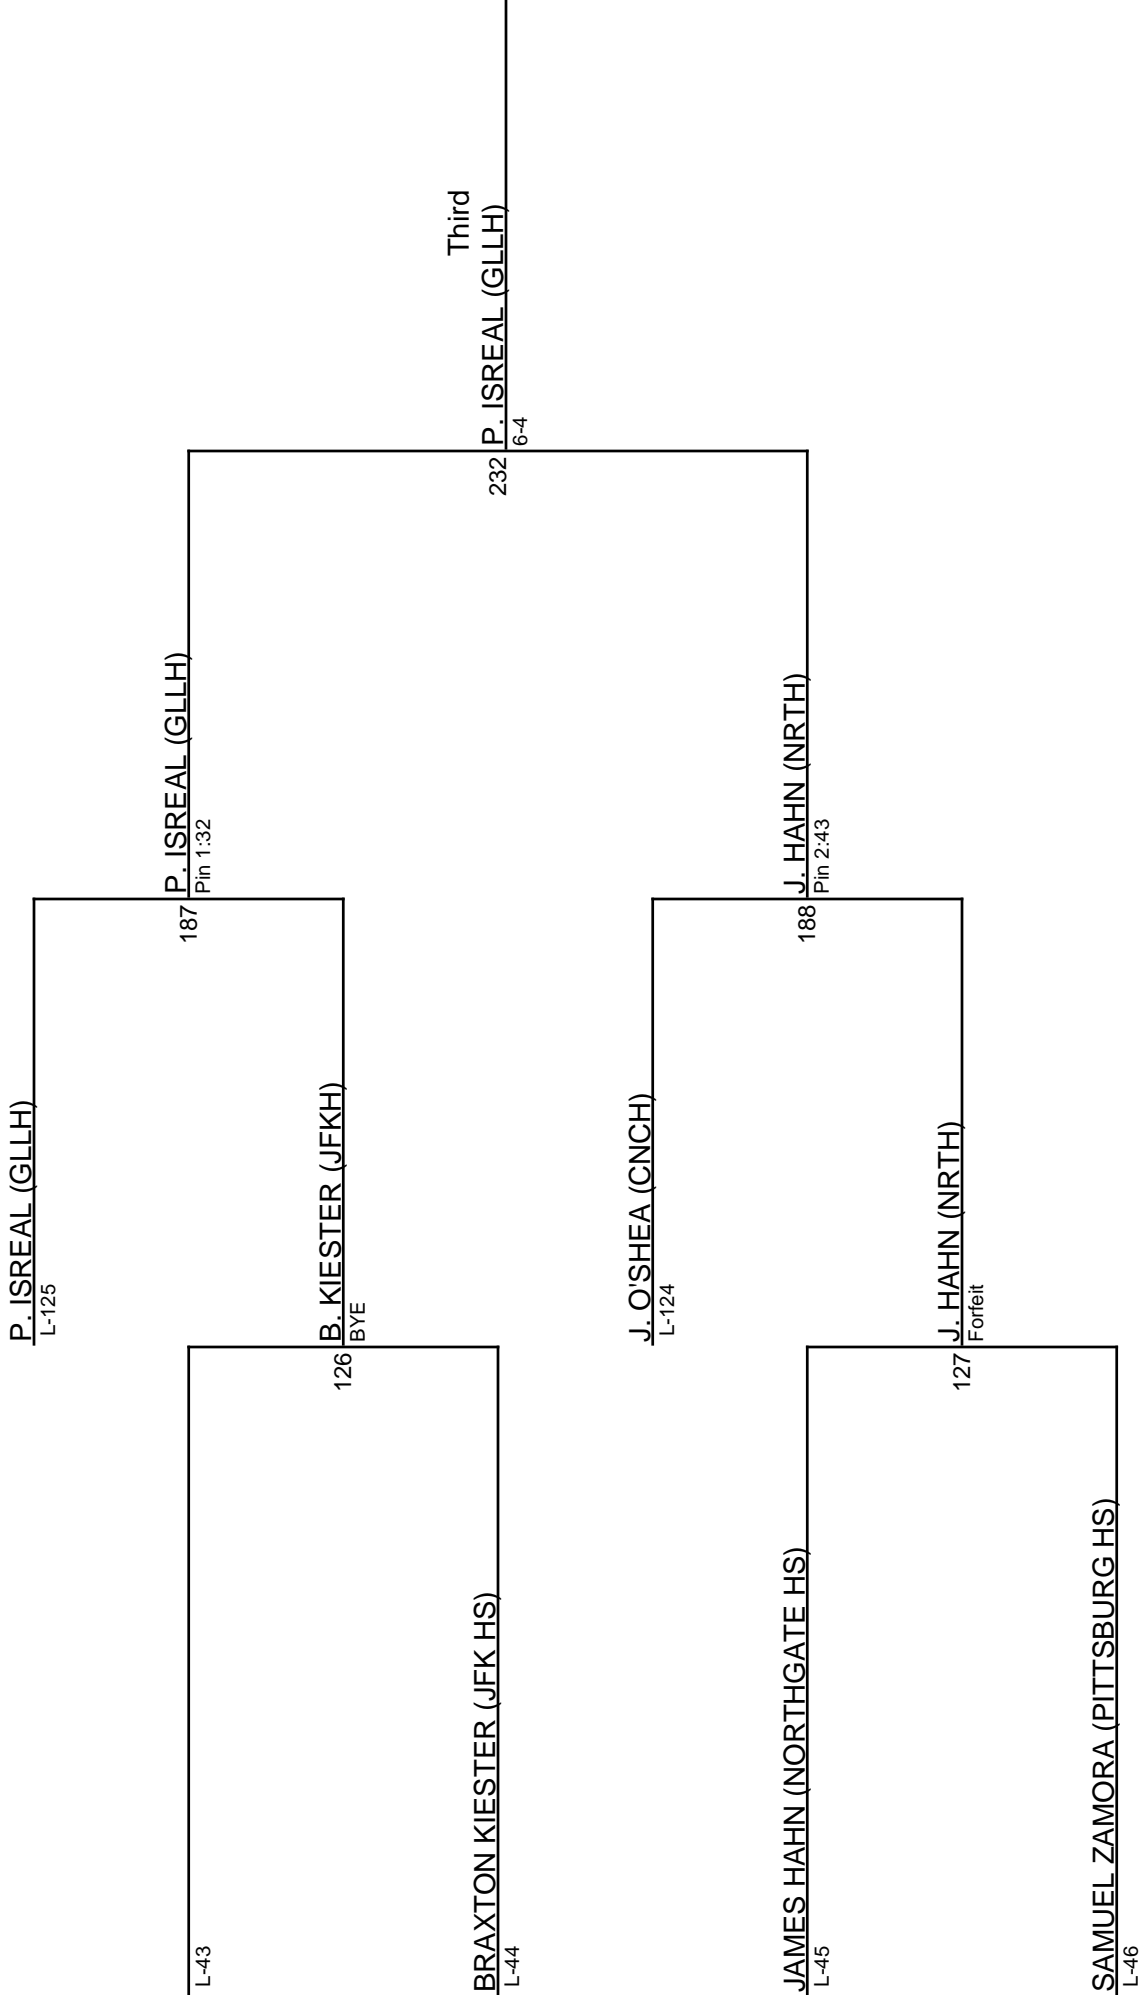

Pirates Invitational Varsity 2014 / 152 (consolation)