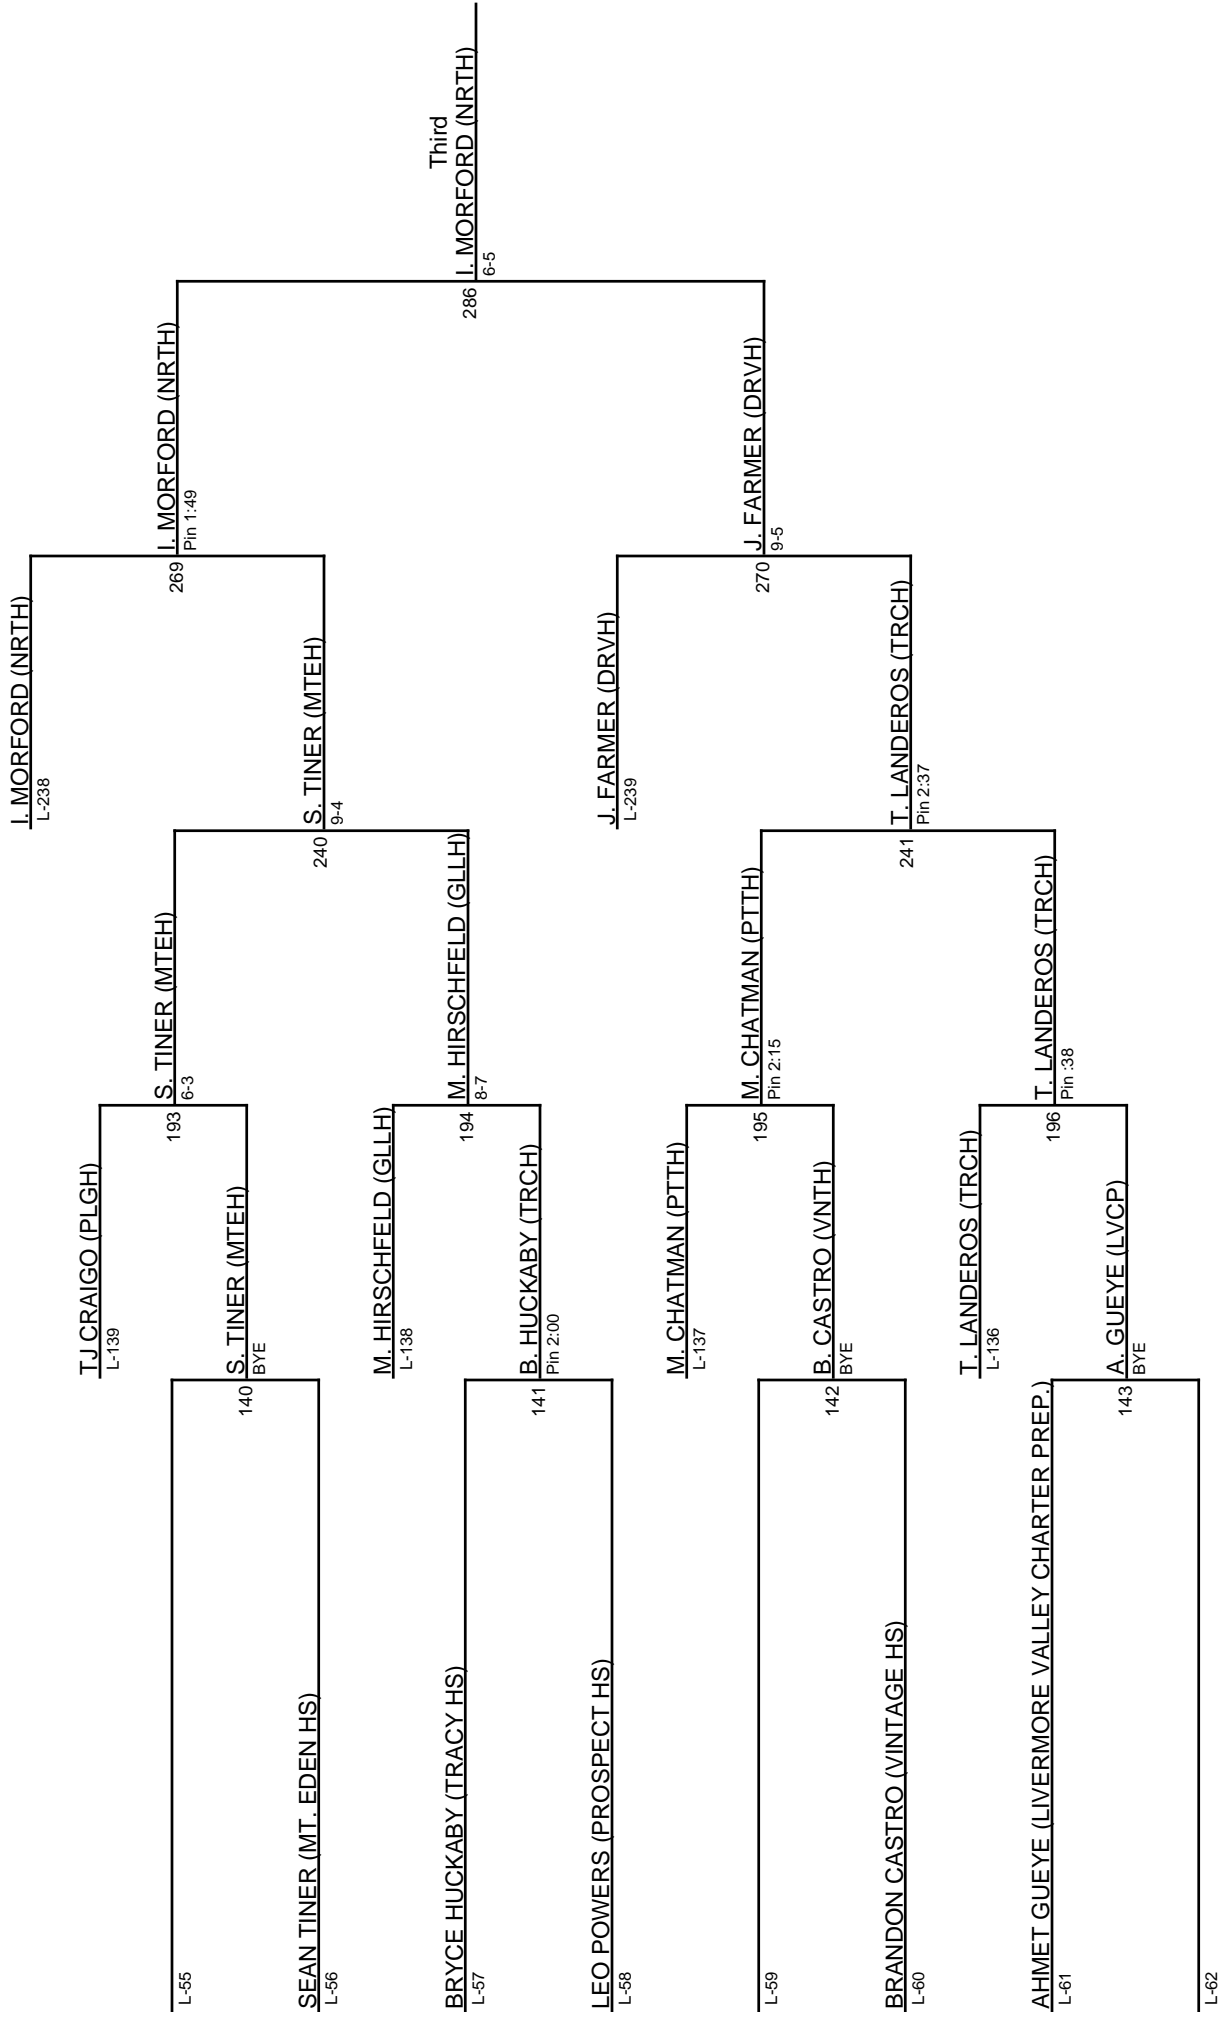

Pirates Invitational Varsity 2014 / 170 (consolation)