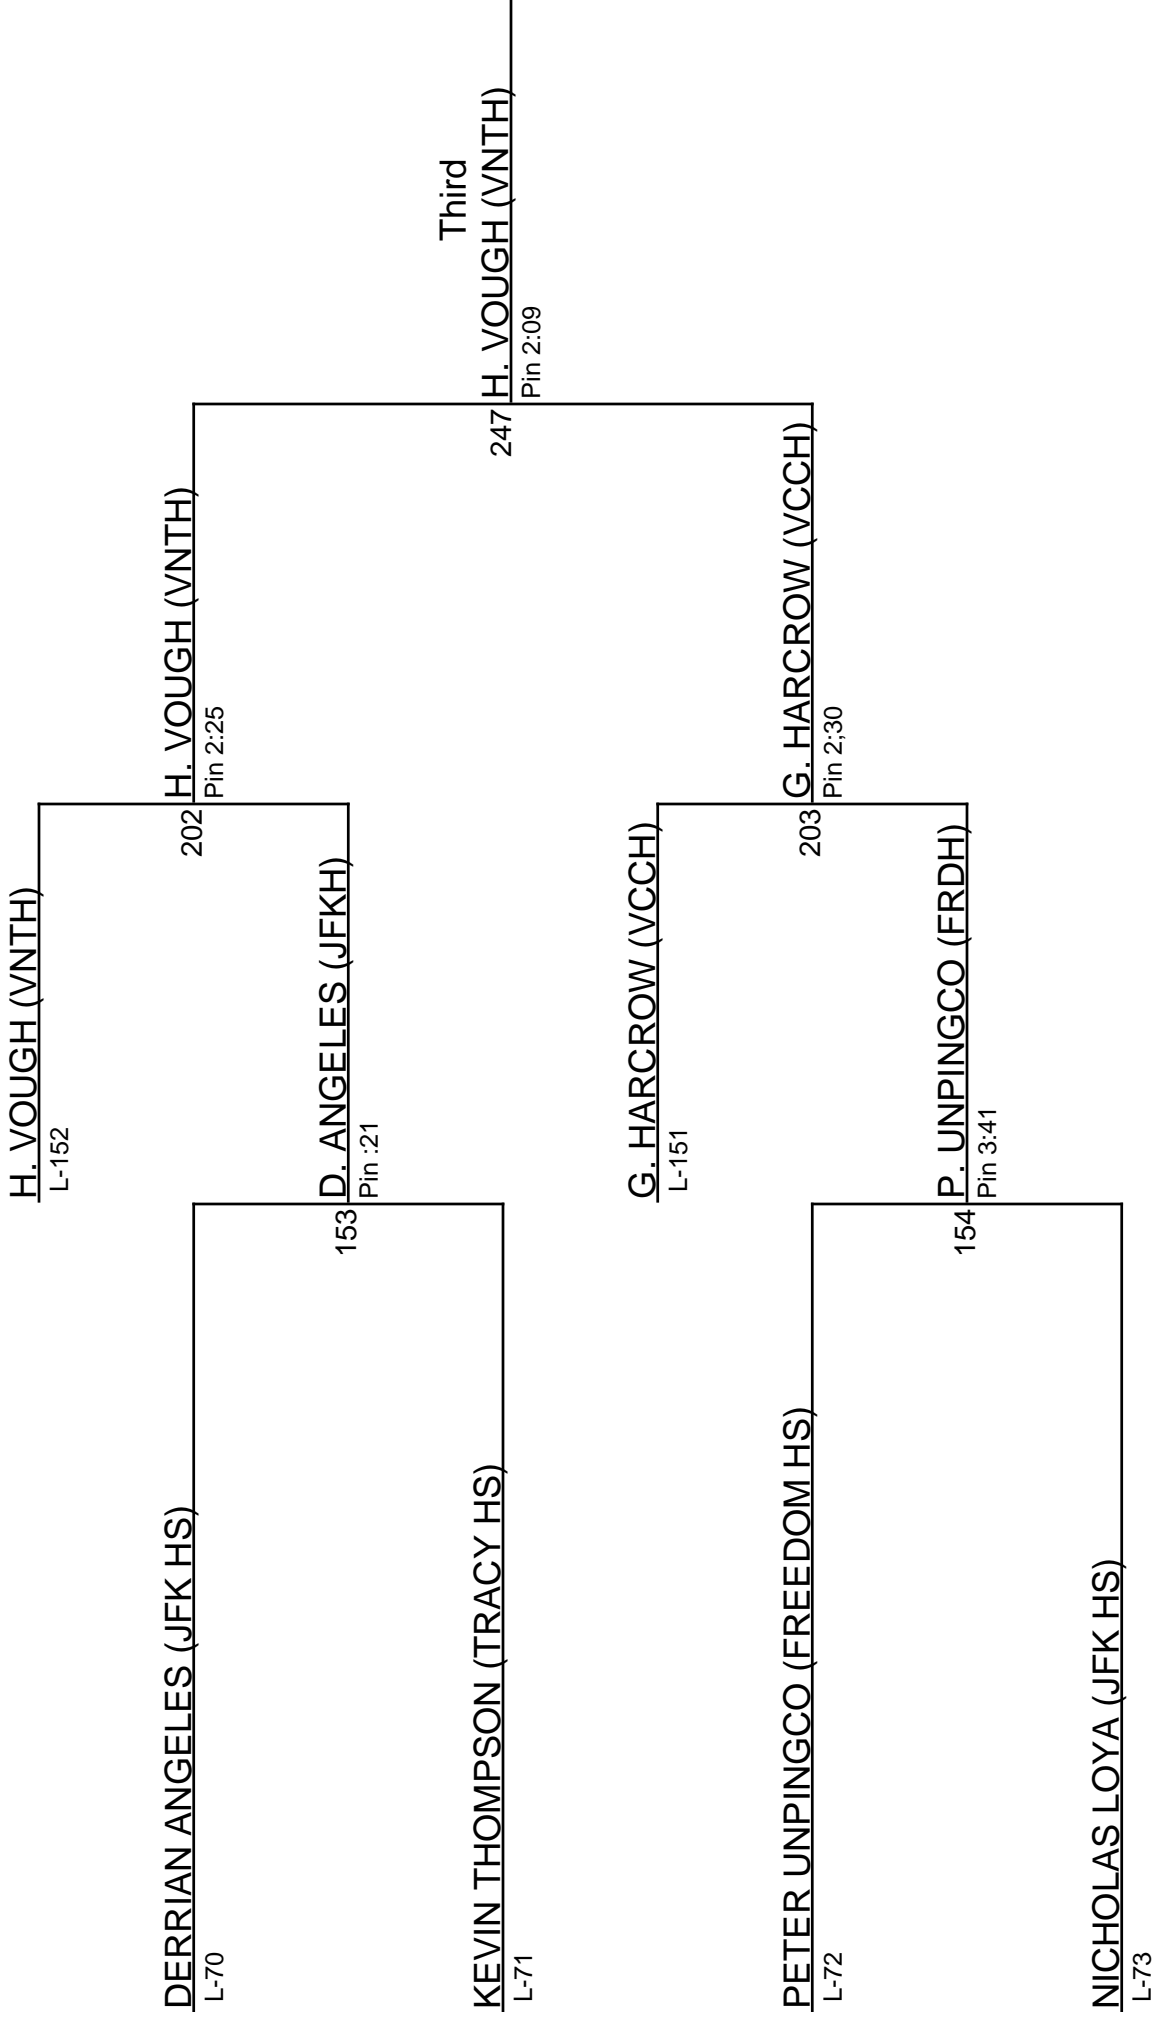

Pirates Invitational Varsity 2014 / 220 (consolation)