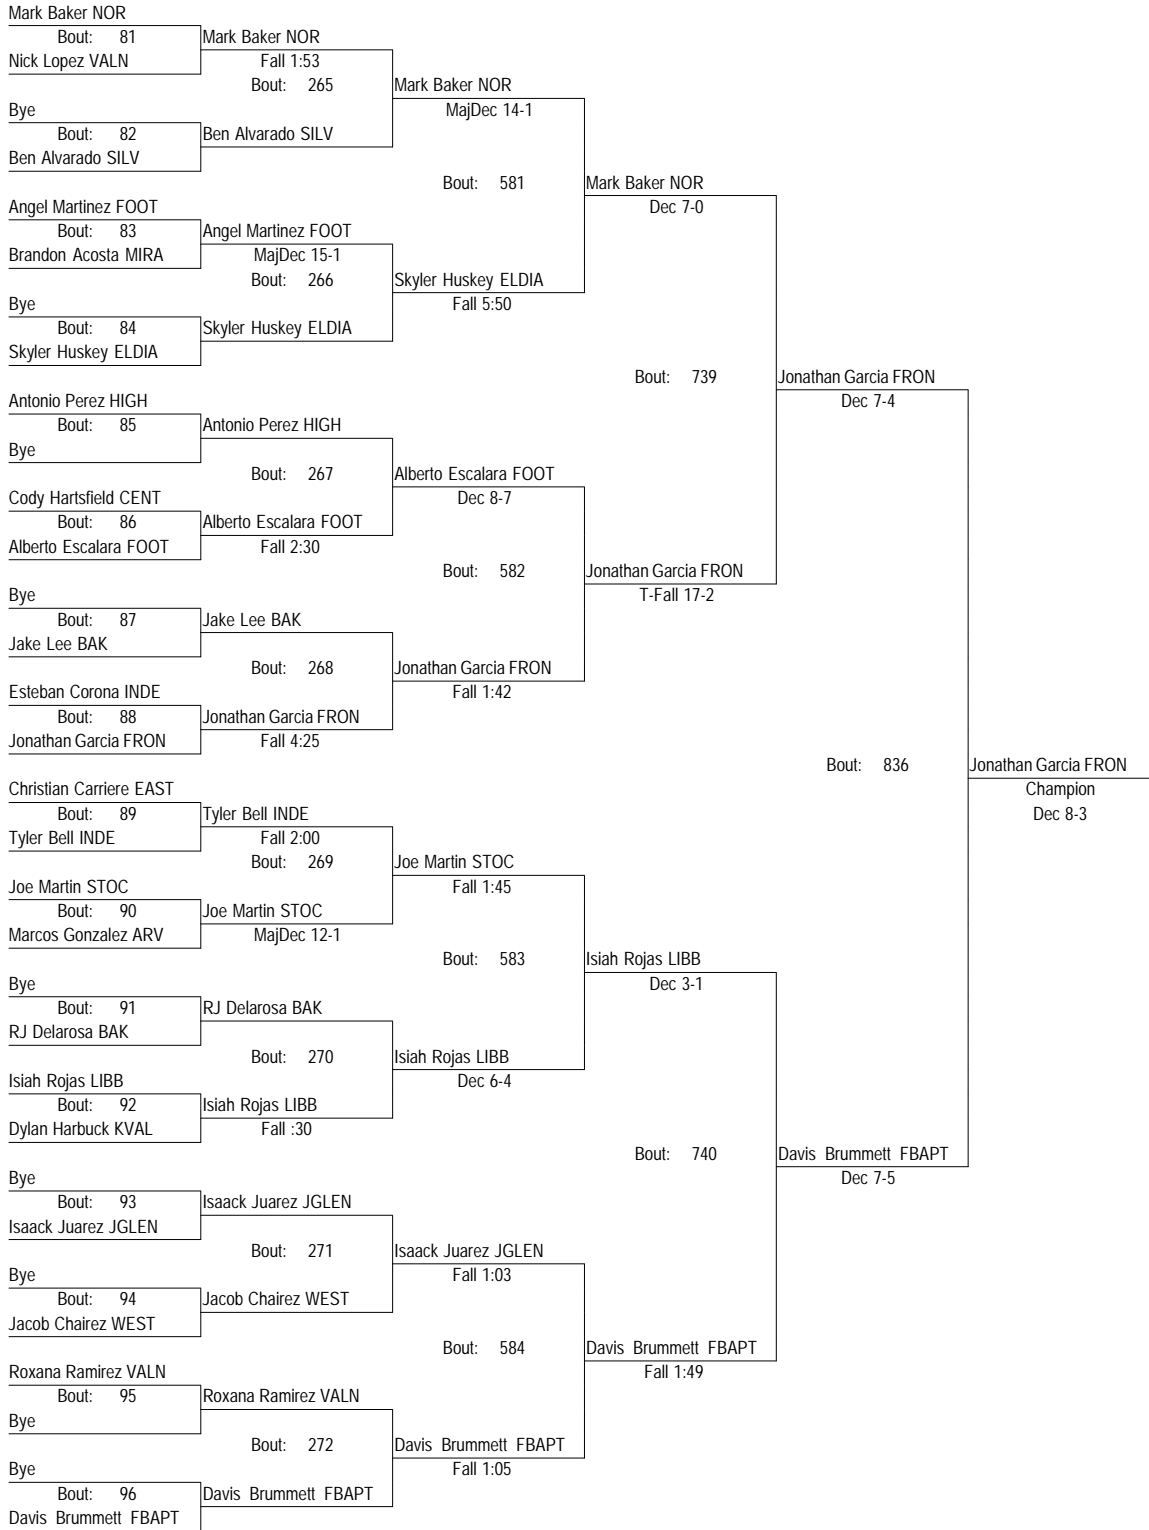

2015 Kern County Invite

January 15th And 16th, 2015

138