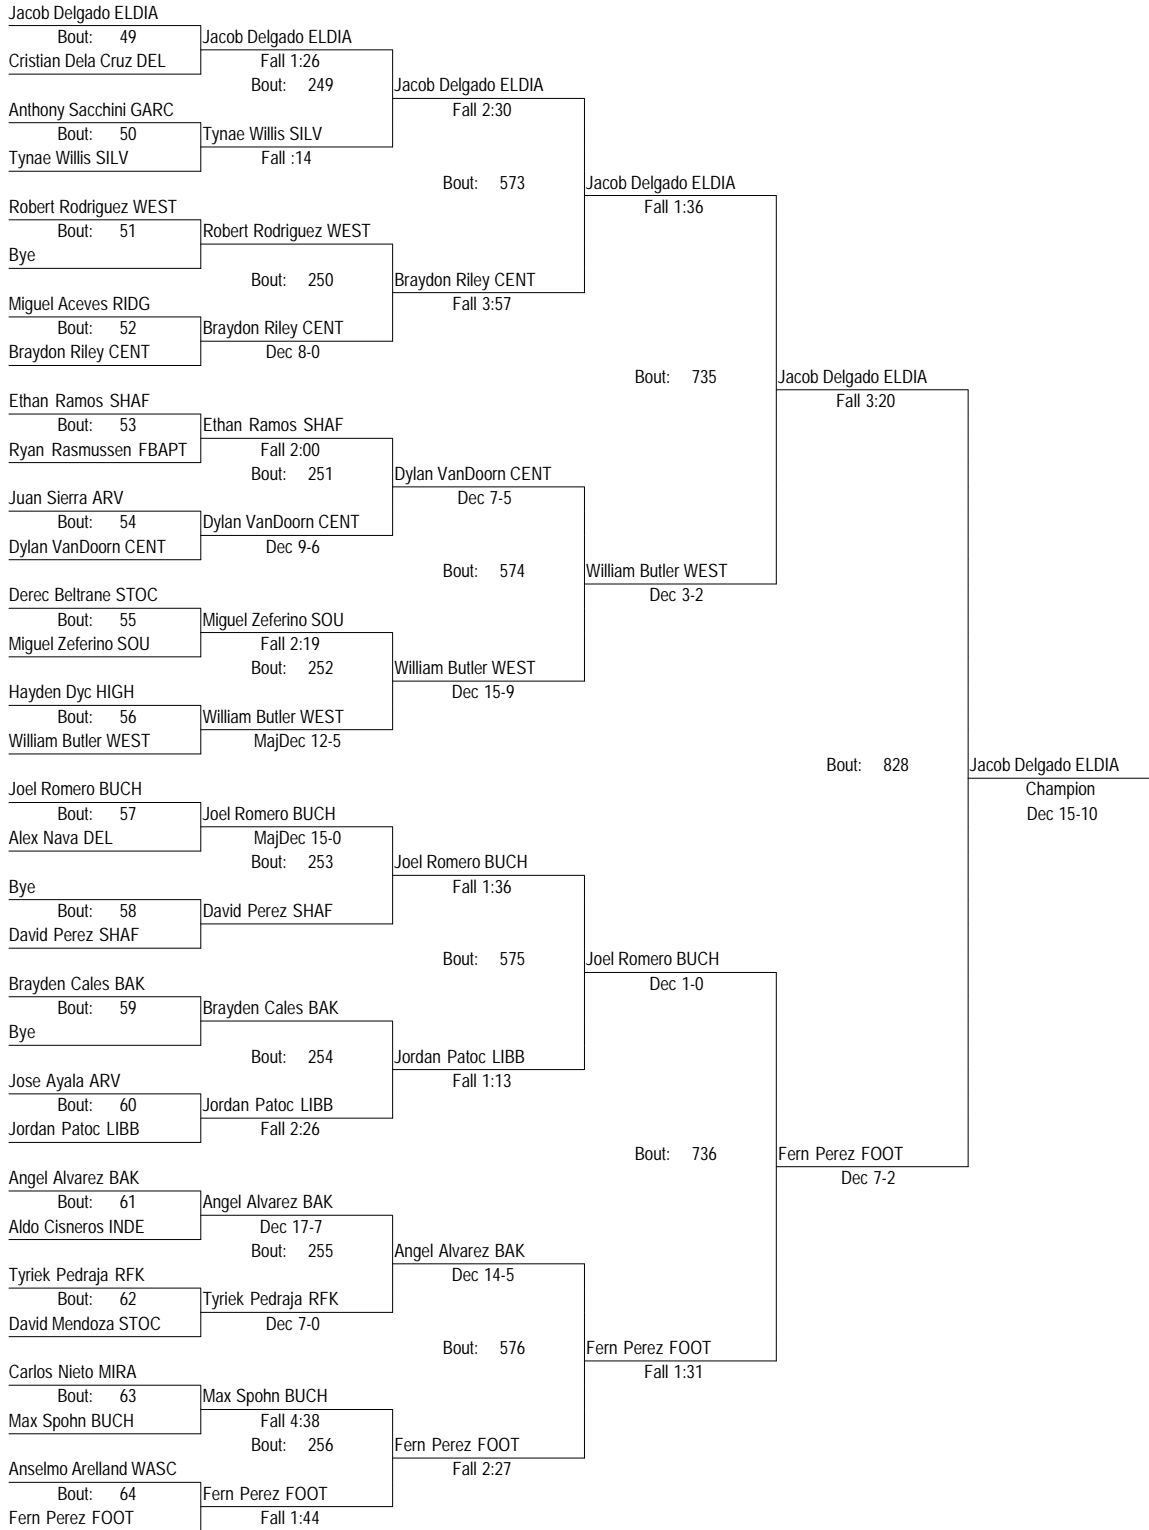

2015 Kern County Invite

January 15th And 16th, 2015

126