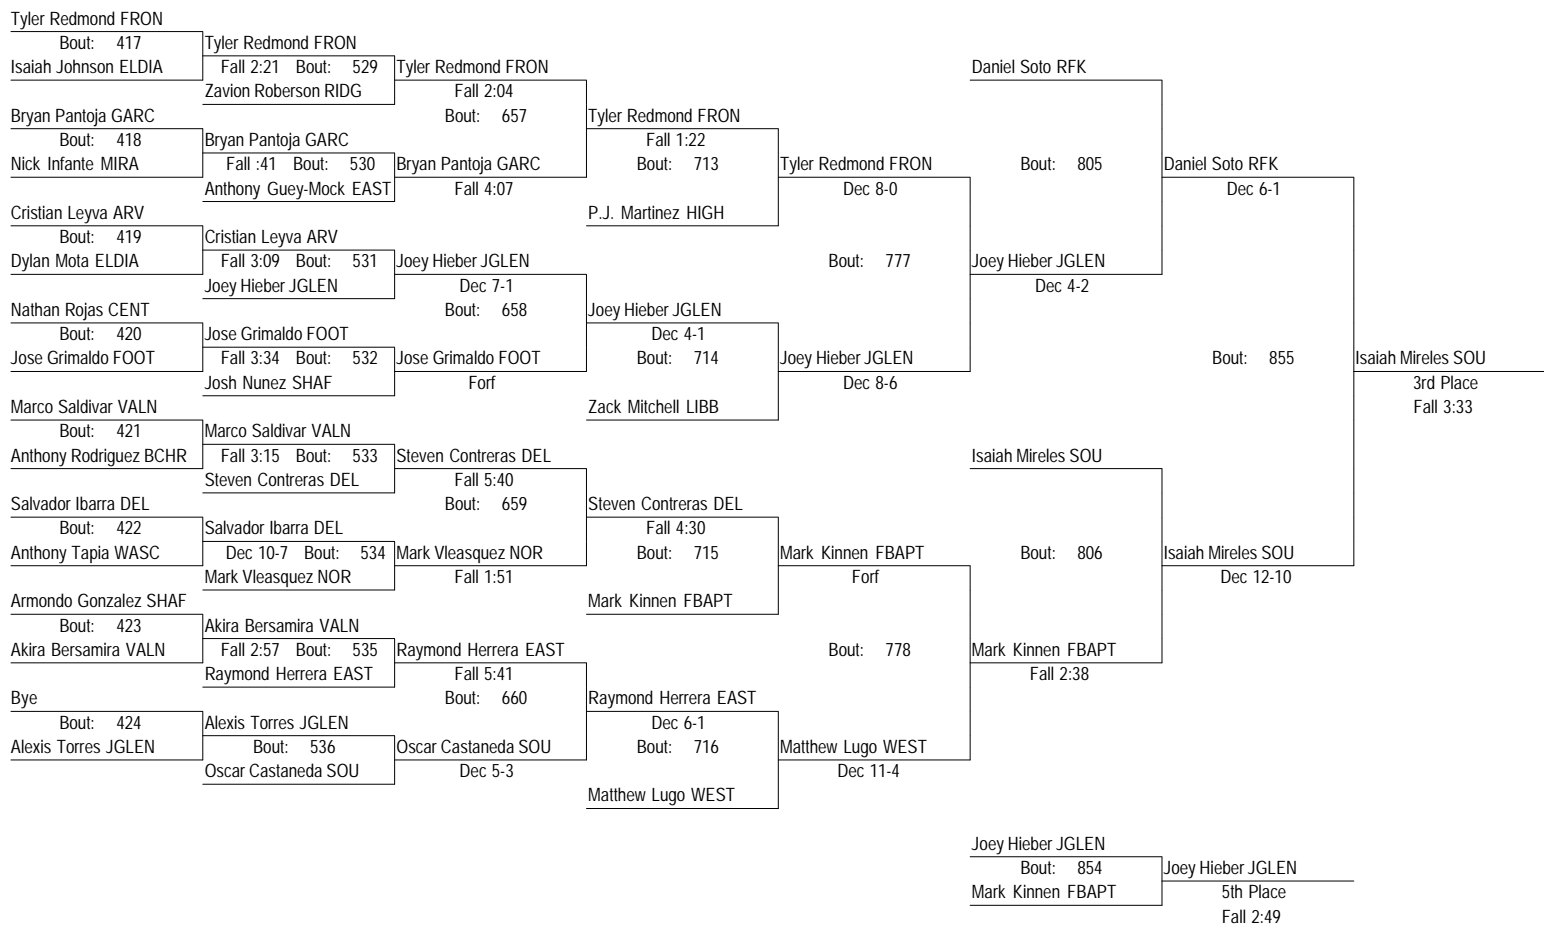

- Place Winners -
 5th Doroteo Lopez VALN
 6th Nico Menedez HIGH

2015 Kern County Invite

January 15th And 16th, 2015

170

2015 Kern County Invite

January 15th And 16th, 2015

170

- Place Winners -
 1st Gabe Villa RIDG
 2nd Phelan Jones SOU
 3rd Josh Sanchez ELDIA
 4th Nic Maiden STOC

- Place Winners -
 5th Isiah Martin GARC
 6th Andrew Binger NOR

2015 Kern County Invite

January 15th And 16th, 2015

182

2015 Kern County Invite

January 15th And 16th, 2015

182

- Place Winners -
 1st Trevor Ervin BUCH
 2nd Jose Ramirez WASC
 3rd Isaiah Mireles SOU
 4th Daniel Soto RFK

- Place Winners -
 5th Joey Hieber JGLEN
 6th Mark Kinnen FBAPT

2015 Kern County Invite

January 15th And 16th, 2015

195

2015 Kern County Invite

January 15th And 16th, 2015

195

2015 Kern County Invite