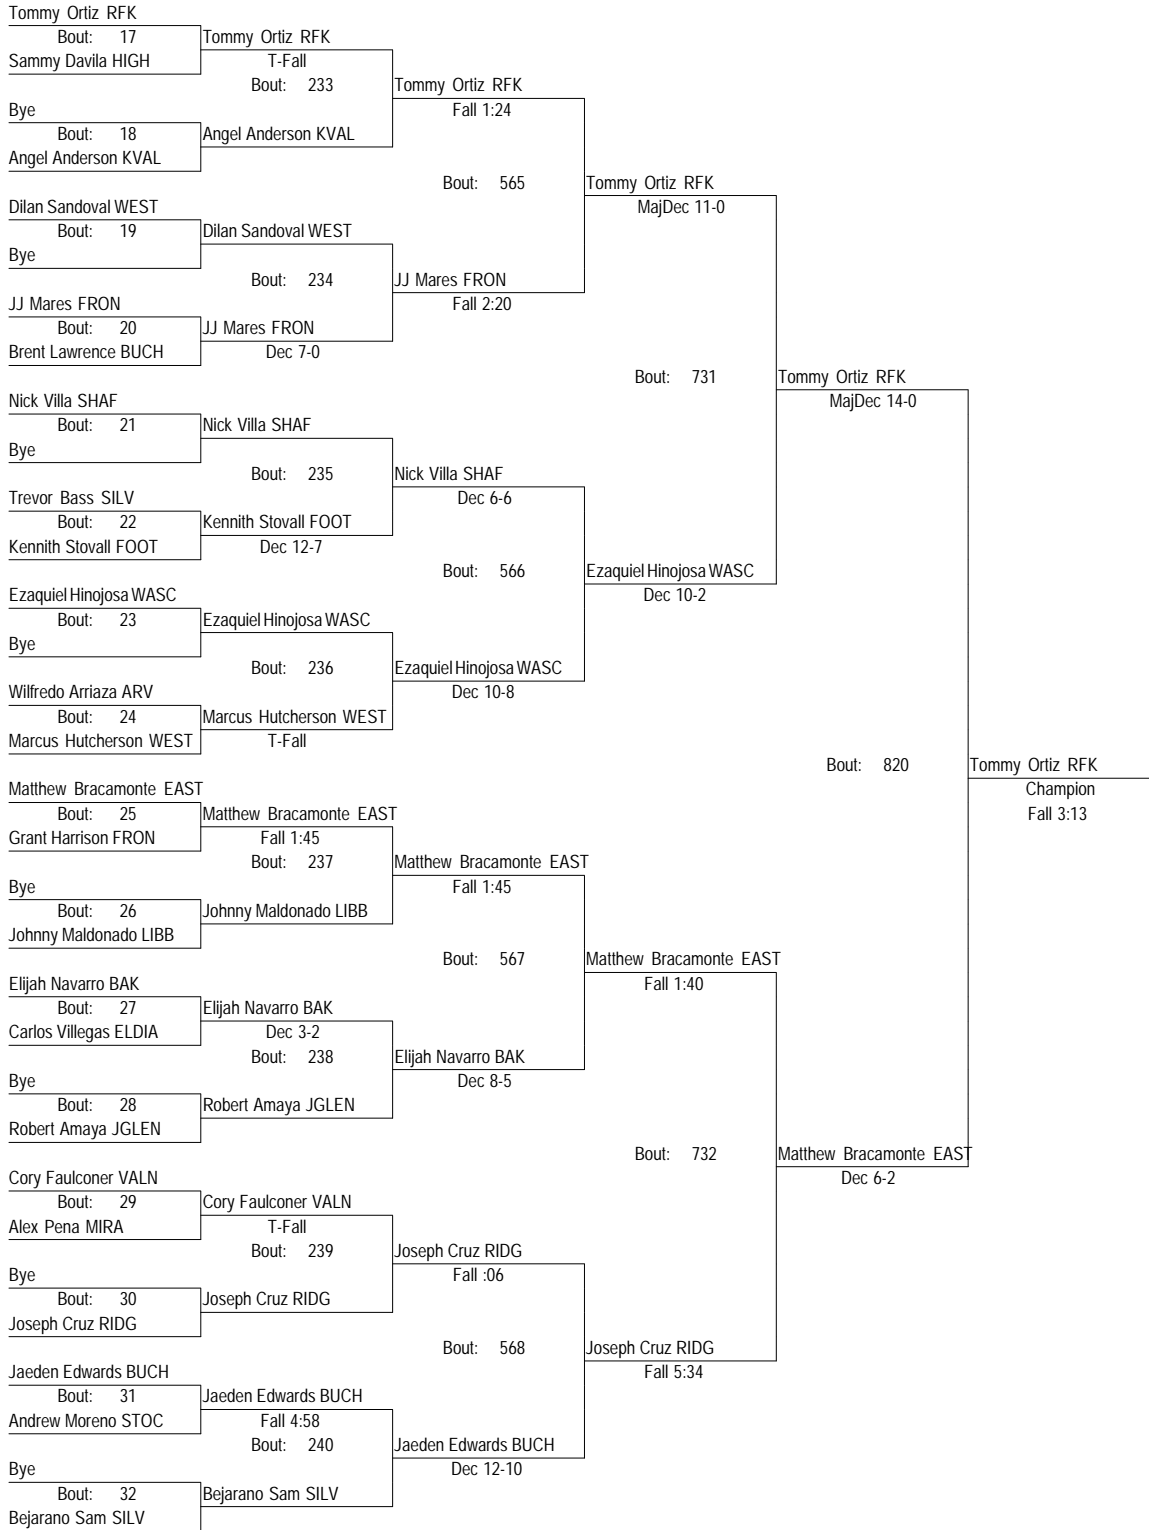

2015 Kern County Invite

January 15th And 16th, 2015

106

2015 Kern County Invite

January 15th And 16th, 2015

106

- Place Winners -
 1st Pedro Sarabia FRON
 2nd Chance Rich VALN
 3rd Rene Pineda JGLEN
 4th Emmett Kuntz HIGH

- Place Winners -
 5th Aaron Wan EAST
 6th Vincent Tabarez WEST

2015 Kern County Invite

January 15th And 16th, 2015

113

2015 Kern County Invite

January 15th And 16th, 2015

113

- Place Winners -
 1st Tommy Ortiz RFK
 2nd Matthew Bracamonte EAST
 3rd Joseph Cruz RIDG
 4th Carlos Villegas ELDIA