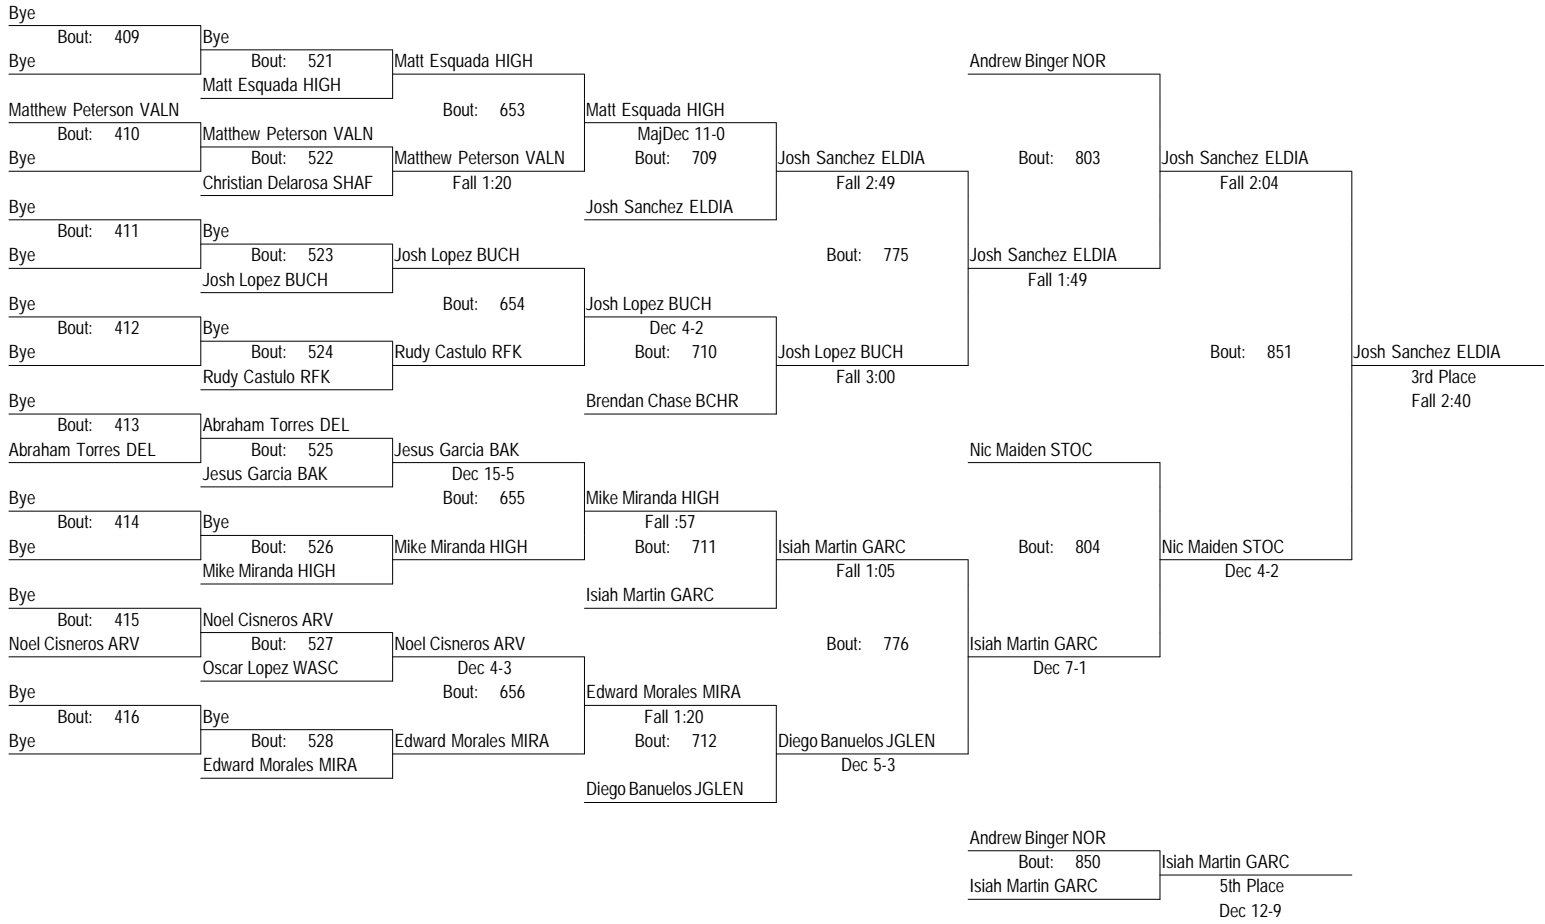

- Place Winners -
 5th Ralphy Suarez FOOT
 6th Abraham Saucedo DEL

2015 Kern County Invite

January 15th And 16th, 2015

160

2015 Kern County Invite

January 15th And 16th, 2015

160

- Place Winners -
 1st Juan Chocoleco FOOT
 2nd Miguel Morales JGLEN
 3rd Enrique Padilla ELDIA
 4th Erik Reyes LIBB

- Place Winners -
 5th Doroteo Lopez VALN
 6th Nico Menedez HIGH

2015 Kern County Invite

January 15th And 16th, 2015

170

2015 Kern County Invite

January 15th And 16th, 2015

170

- Place Winners -
 1st Gabe Villa RIDG
 2nd Phelan Jones SOU
 3rd Josh Sanchez ELDIA
 4th Nic Maiden STOC

- Place Winners -
 5th Isiah Martin GARC
 6th Andrew Binger NOR

2015 Kern County Invite

January 15th And 16th, 2015

182

2015 Kern County Invite

January 15th And 16th, 2015

182

- Place Winners -
 1st Trevor Ervin BUCH
 2nd Jose Ramirez WASC
 3rd Isaiah Mireles SOU
 4th Daniel Soto RFK