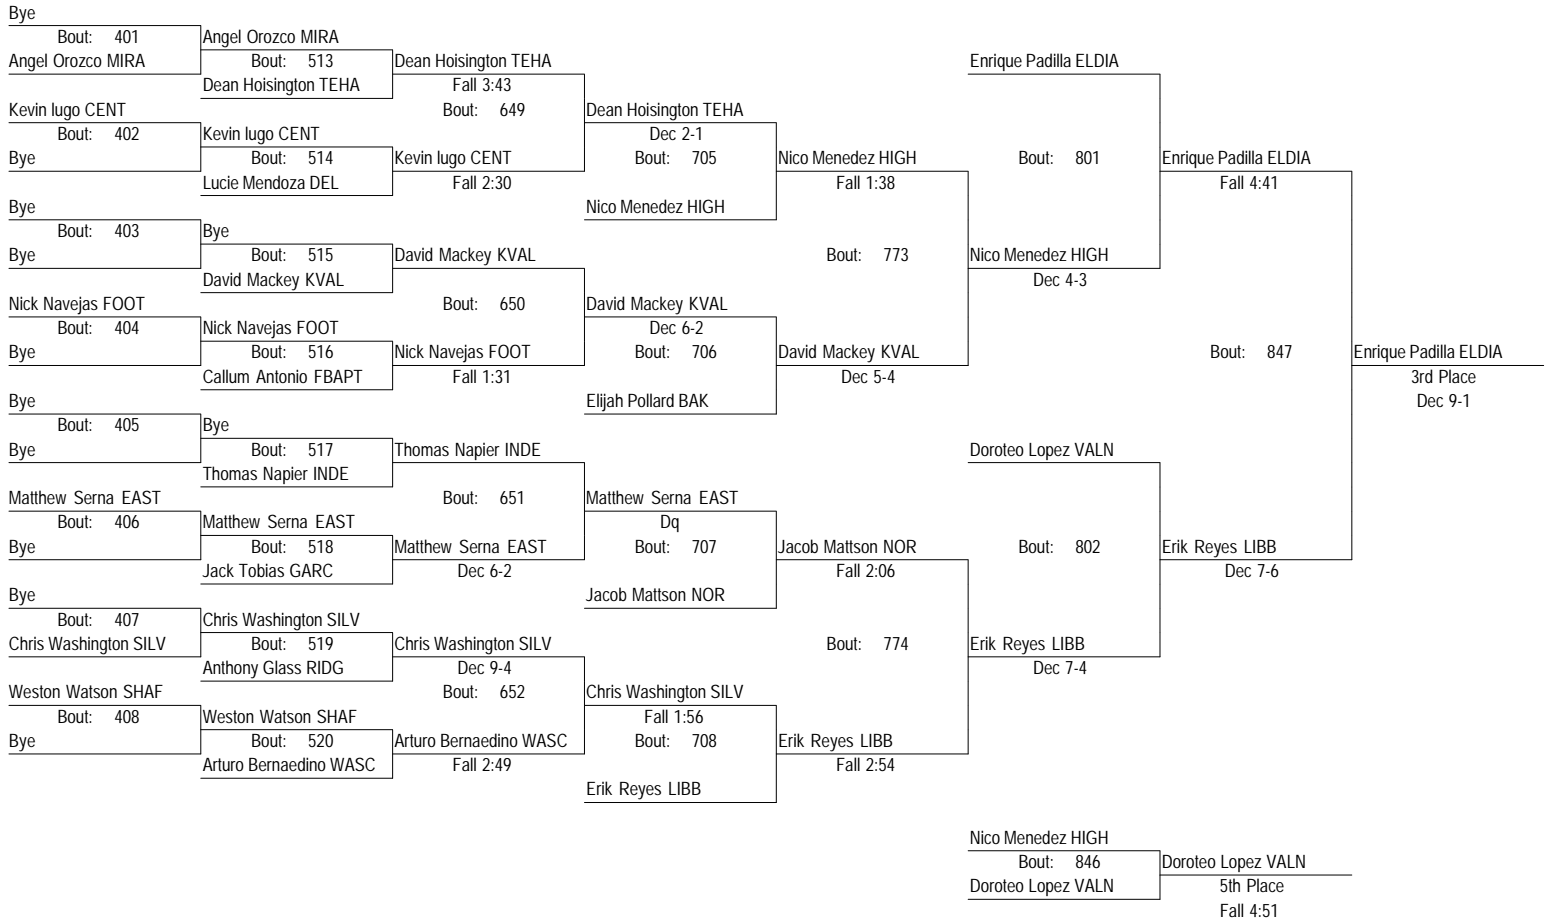

- Place Winners -
 5th Mariano Aldama ELDIA
 6th Jonathan Flores RFK

2015 Kern County Invite
January 15th And 16th, 2015
 152

2015 Kern County Invite

January 15th And 16th, 2015

152

- Place Winners -
 1st Mycole Bejar FBAPT
 2nd Cody Murdock SILV
 3rd Willem DeBoer BCHR
 4th Thomas Duran TEHA

- Place Winners -
 5th Ralphy Suarez FOOT
 6th Abraham Saucedo DEL

2015 Kern County Invite

January 15th And 16th, 2015

160

2015 Kern County Invite

January 15th And 16th, 2015

160

- Place Winners -
 1st Juan Chocoleco FOOT
 2nd Miguel Morales JGLEN
 3rd Enrique Padilla ELDIA
 4th Erik Reyes LIBB

- Place Winners -
 5th Doroteo Lopez VALN
 6th Nico Menedez HIGH

2015 Kern County Invite

January 15th And 16th, 2015

170

2015 Kern County Invite

January 15th And 16th, 2015

170

- Place Winners -
 1st Gabe Villa RIDG
 2nd Phelan Jones SOU
 3rd Josh Sanchez ELDIA
 4th Nic Maiden STOC

- Place Winners -
 5th Isiah Martin GARC
 6th Andrew Binger NOR

2015 Kern County Invite

January 15th And 16th, 2015

182

2015 Kern County Invite

January 15th And 16th, 2015

182

- Place Winners -
 1st Trevor Ervin BUCH
 2nd Jose Ramirez WASC
 3rd Isaiah Mireles SOU
 4th Daniel Soto RFK