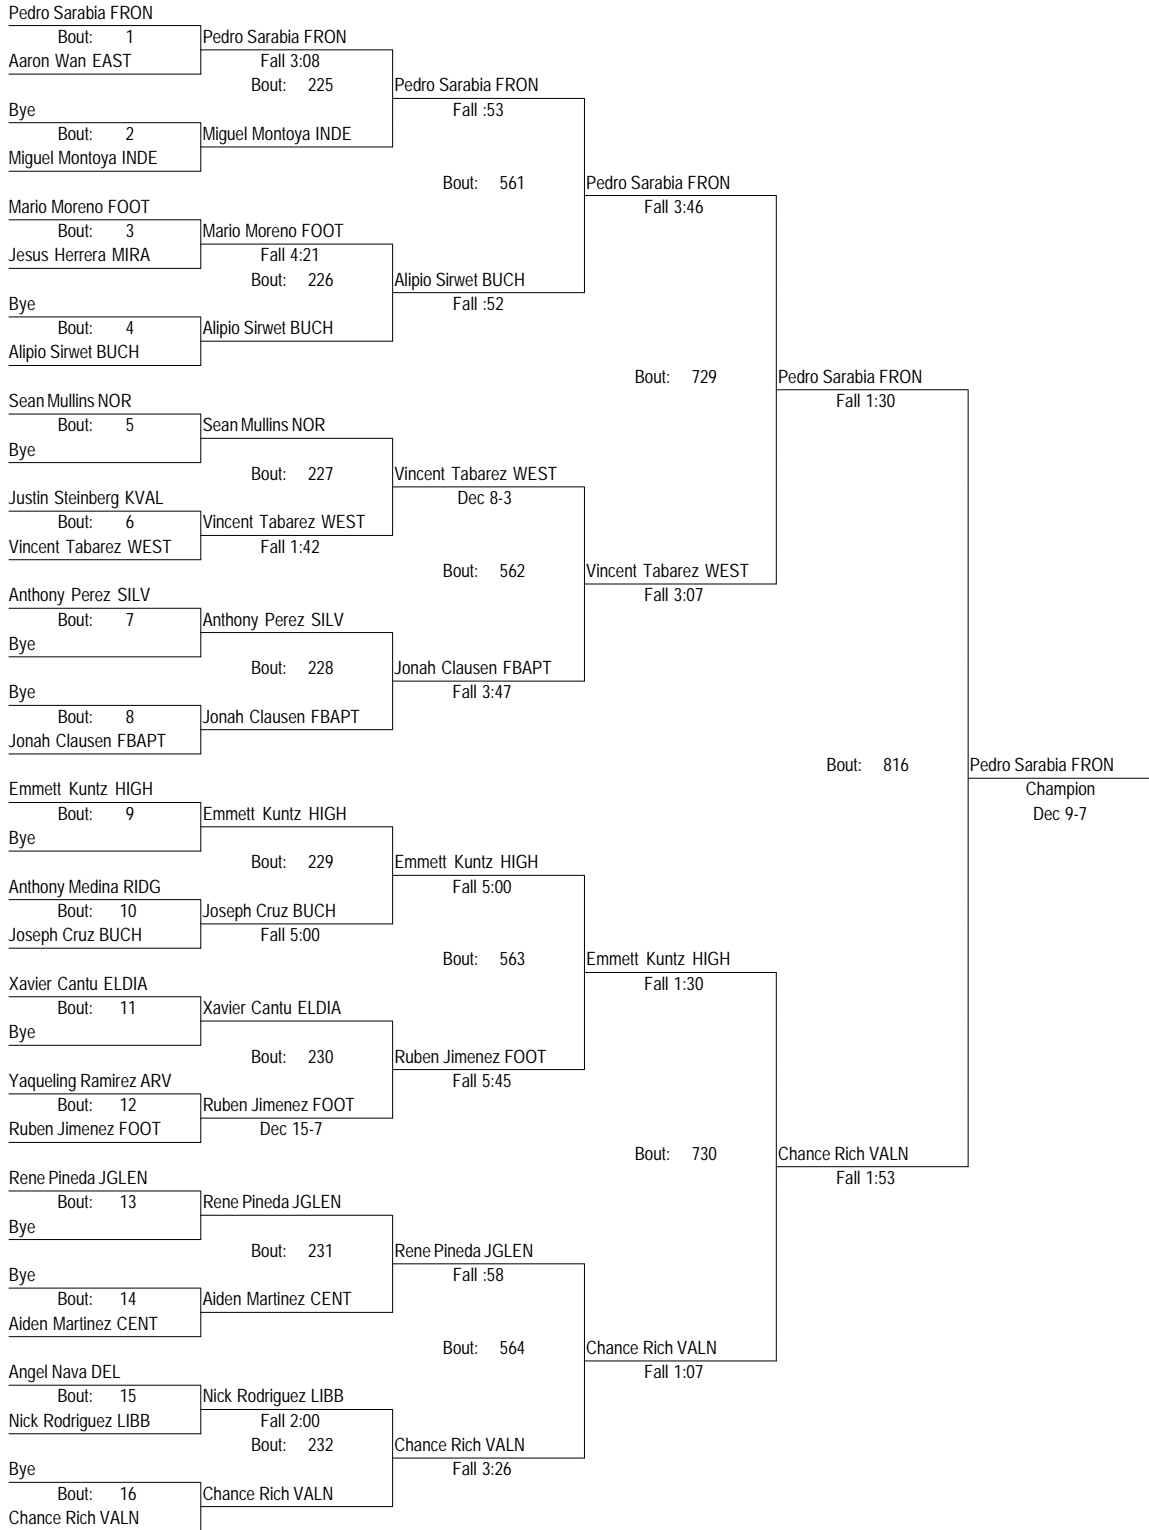

2015 Kern County Invite

January 15th And 16th, 2015

106

2015 Kern County Invite

January 15th And 16th, 2015

106

- Place Winners -
 1st Pedro Sarabia FRON
 2nd Chance Rich VALN
 3rd Rene Pineda JGLEN
 4th Emmett Kuntz HIGH

- Place Winners -
 5th Aaron Wan EAST
 6th Vincent Tabarez WEST

2015 Kern County Invite

January 15th And 16th, 2015

113

2015 Kern County Invite

January 15th And 16th, 2015

113

- Place Winners -
 1st Tommy Ortiz RFK
 2nd Matthew Bracamonte EAST
 3rd Joseph Cruz RIDG
 4th Carlos Villegas ELDIA