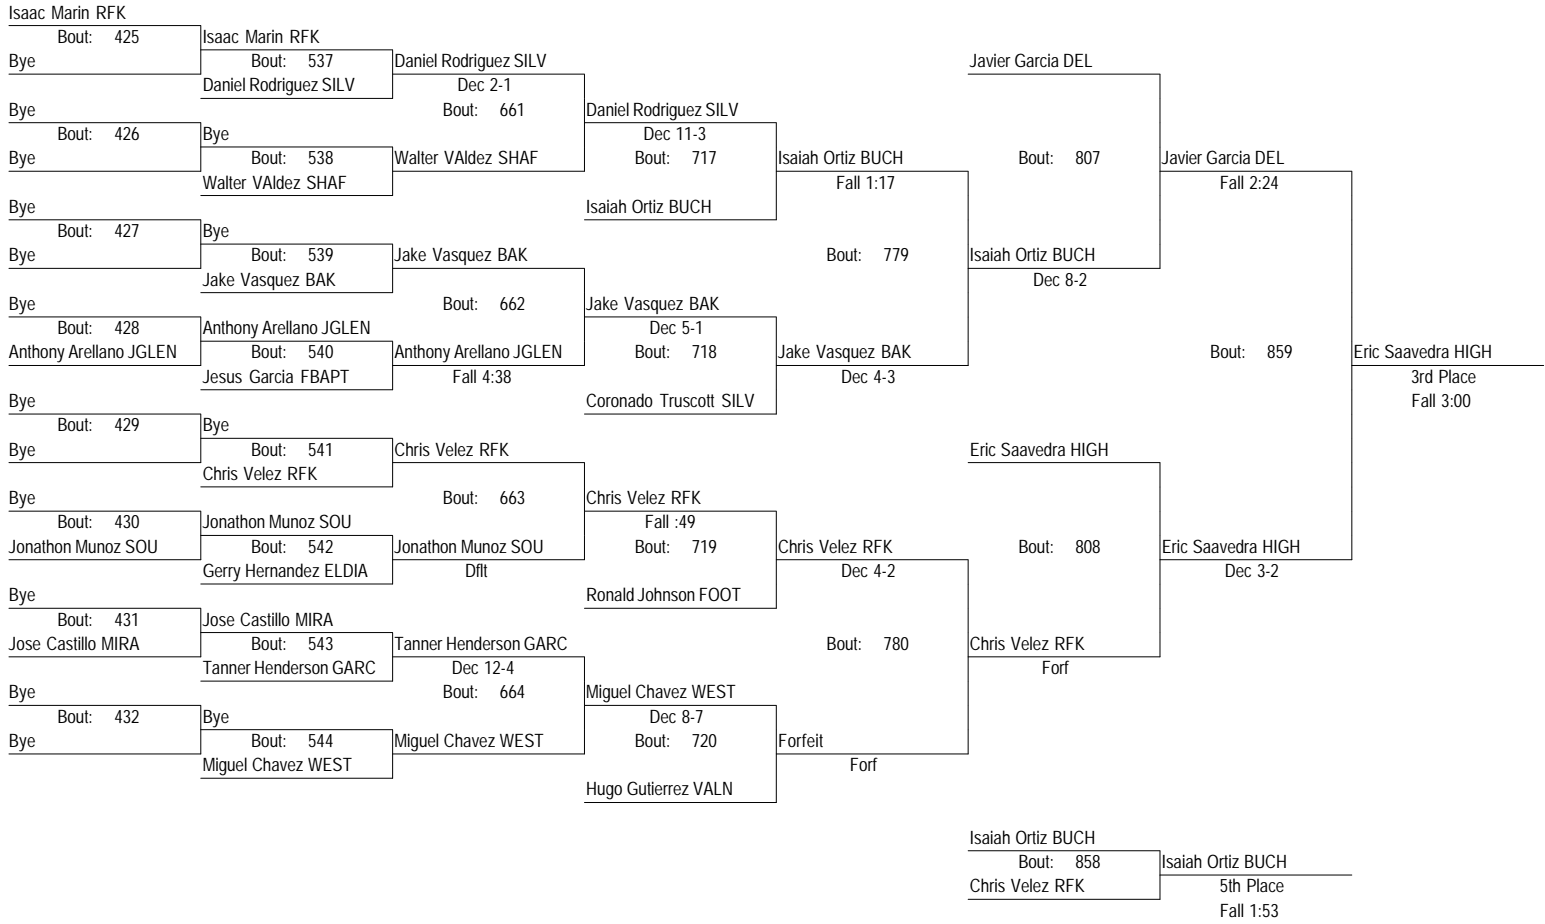

- Place Winners -
 5th Isiah Martin GARC
 6th Andrew Binger NOR

2015 Kern County Invite

January 15th And 16th, 2015

182

2015 Kern County Invite

January 15th And 16th, 2015

182

- Place Winners -
 1st Trevor Ervin BUCH
 2nd Jose Ramirez WASC
 3rd Isaiah Mireles SOU
 4th Daniel Soto RFK

- Place Winners -
 5th Joey Hieber JGLEN
 6th Mark Kinnen FBAPT

2015 Kern County Invite

January 15th And 16th, 2015

195

2015 Kern County Invite

January 15th And 16th, 2015

195

2015 Kern County Invite

January 15th And 16th, 2015

220

2015 Kern County Invite

January 15th And 16th, 2015

220

- Place Winners -
 1st Jacob Lopez RIDG
 2nd Ramiro Macias RFK
 3rd Angel Mariscal DEL
 4th Jesse Olmedo SOU

- Place Winners -
 5th Michael Quiroz WEST
 6th Henry Song STOC