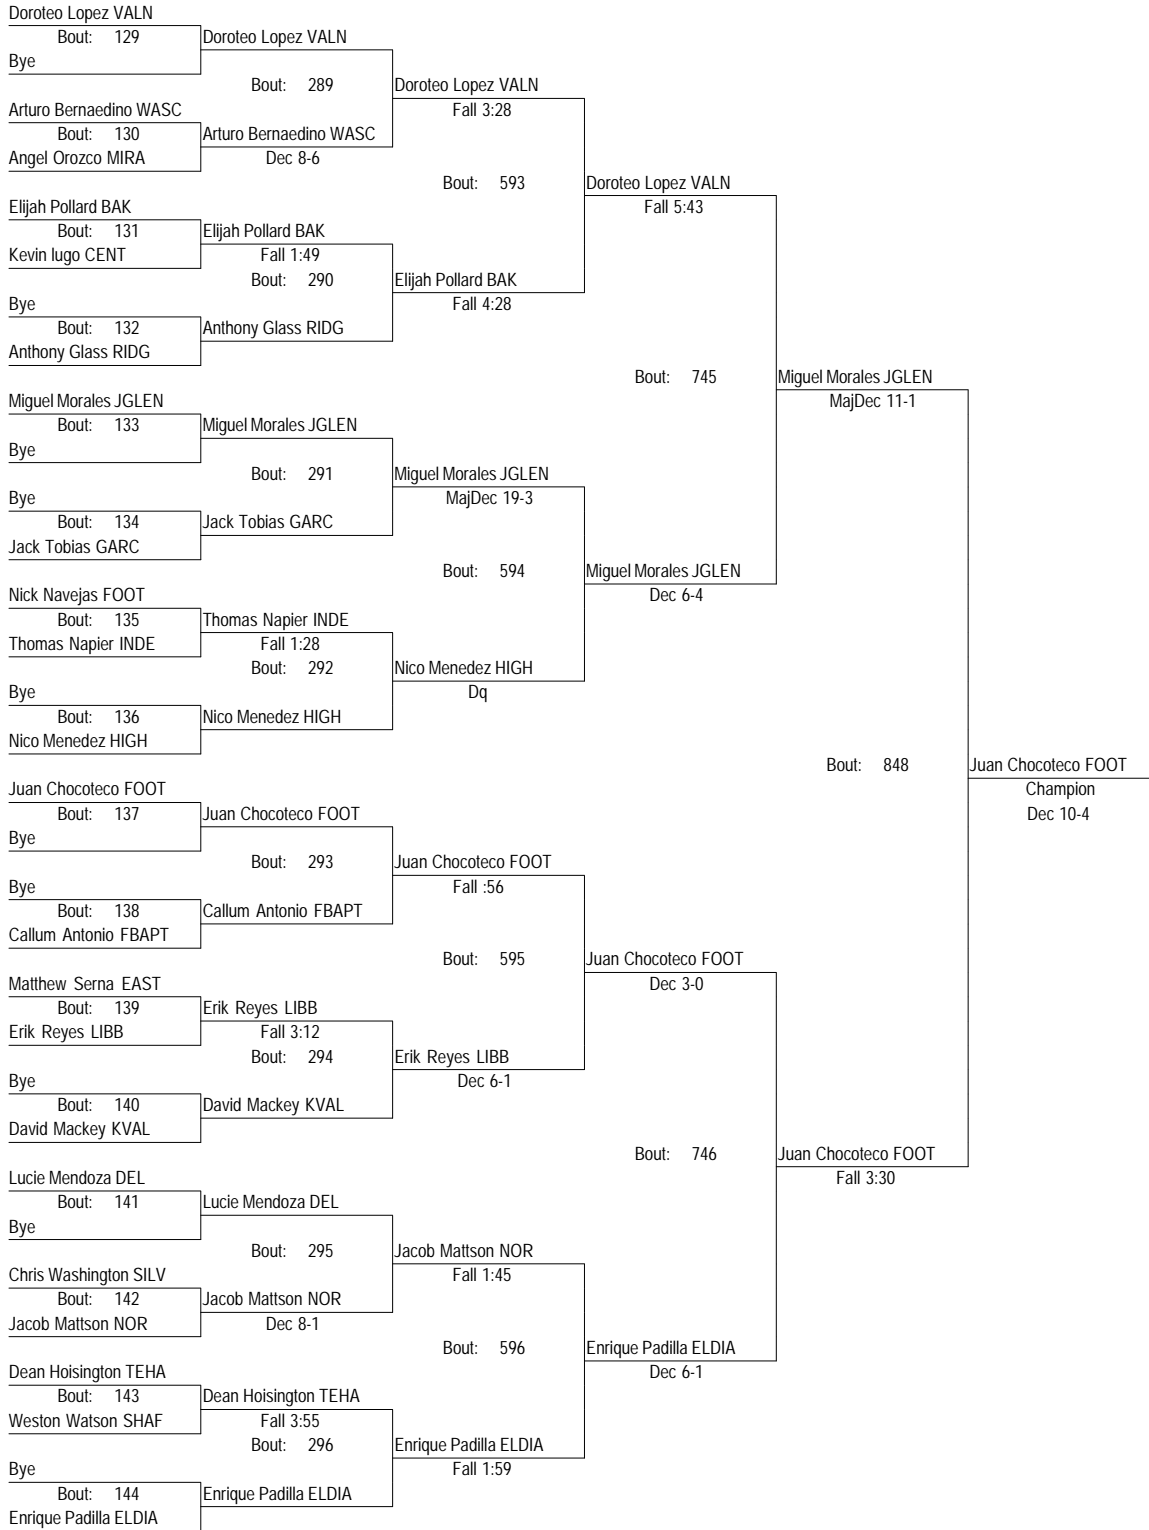

2015 Kern County Invite

January 15th And 16th, 2015

160