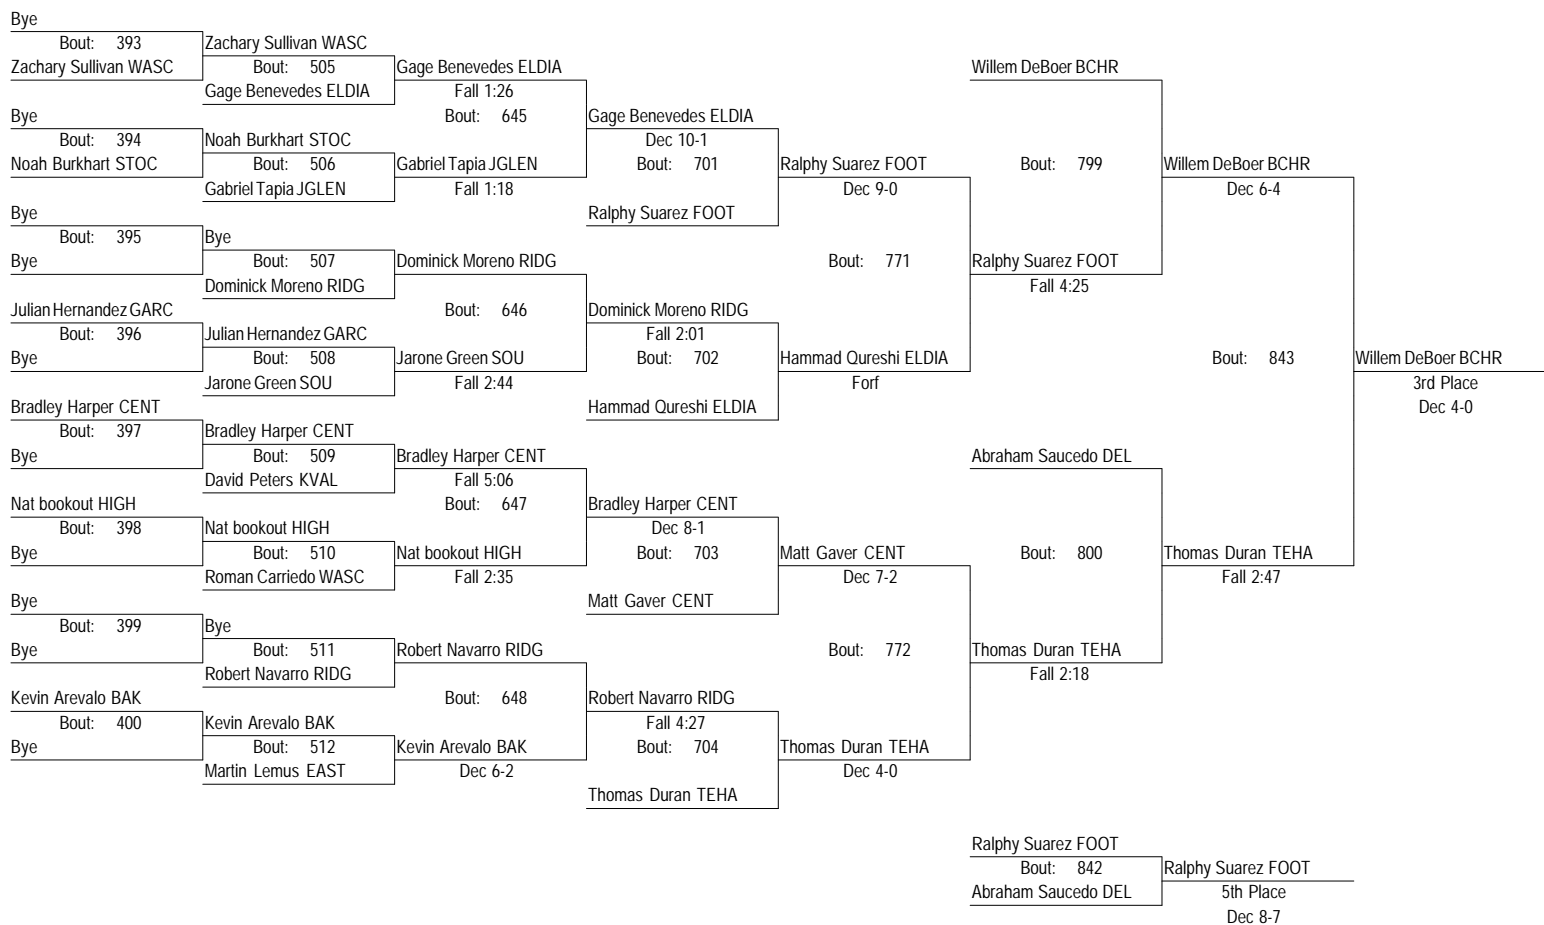

January 15th And 16th, 2015

145

2015 Kern County Invite

January 15th And 16th, 2015

145

- Place Winners -
 1st Roberto Bejar FBAPT
 2nd Michael Macias WASC
 3rd Marcos Romo BAK
 4th Cody Castillo-Rhodes STOC

- Place Winners -
 5th Mariano Aldama ELDIA
 6th Jonathan Flores RFK

2015 Kern County Invite
January 15th And 16th, 2015
 152

2015 Kern County Invite

January 15th And 16th, 2015

152

- Place Winners -
 1st Mycole Bejar FBAPT
 2nd Cody Murdock SILV
 3rd Willem DeBoer BCHR
 4th Thomas Duran TEHA

- Place Winners -
 5th Ralphy Suarez FOOT
 6th Abraham Saucedo DEL

2015 Kern County Invite

January 15th And 16th, 2015

160

2015 Kern County Invite

January 15th And 16th, 2015

160

- Place Winners -
 1st Juan Chocoleco FOOT
 2nd Miguel Morales JGLEN
 3rd Enrique Padilla ELDIA
 4th Erik Reyes LIBB