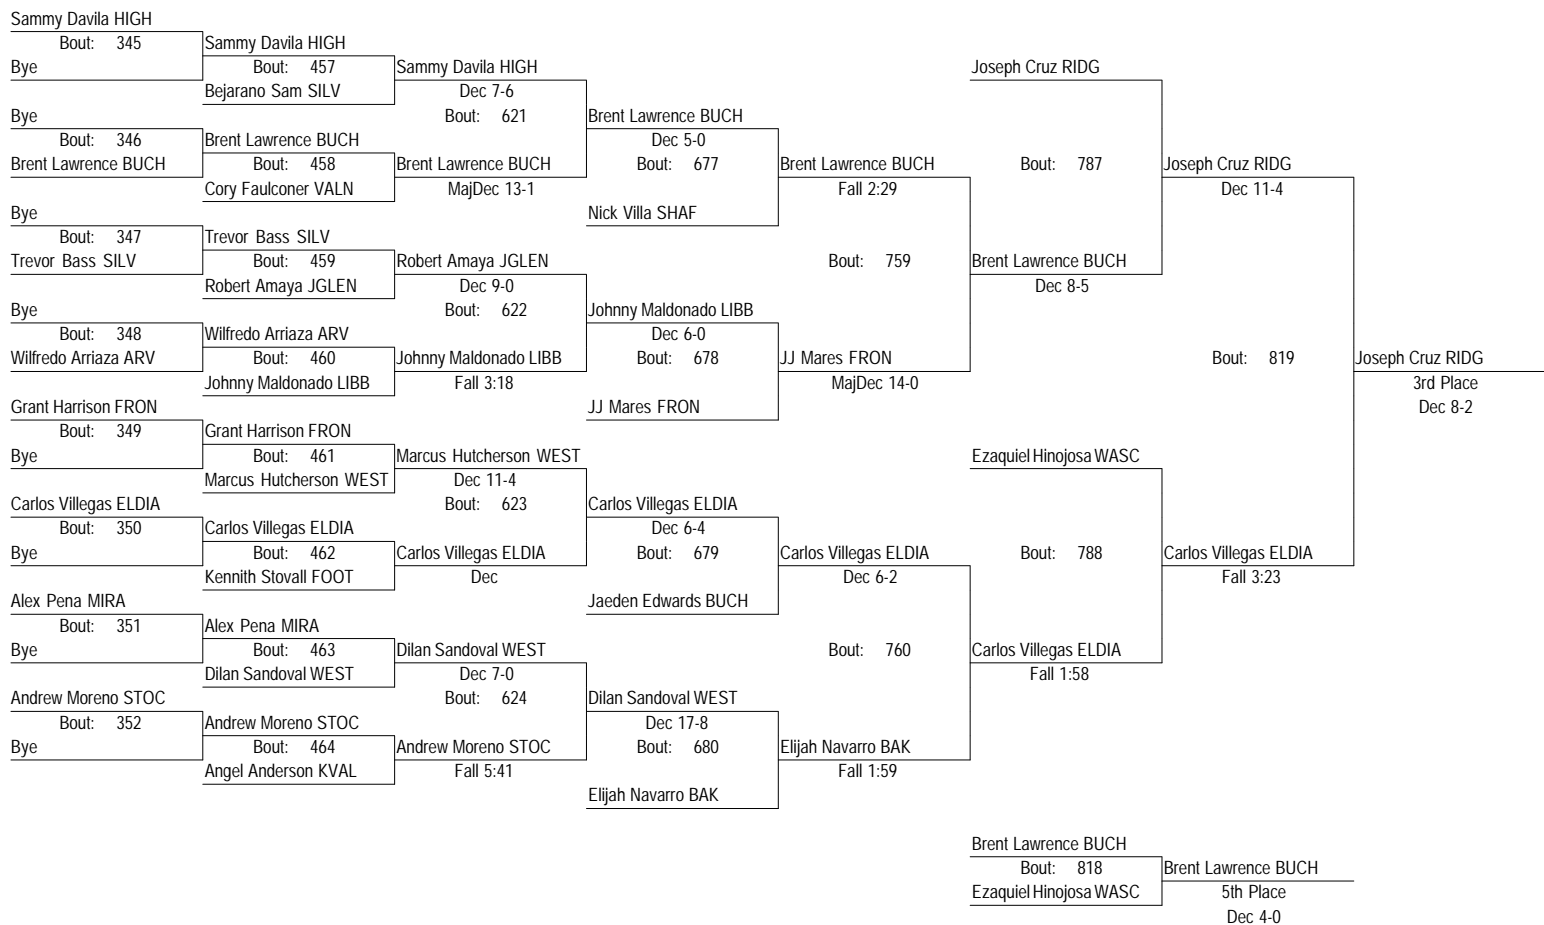

2015 Kern County Invite

January 15th And 16th, 2015

106

2015 Kern County Invite

January 15th And 16th, 2015

106

- Place Winners -
 1st Pedro Sarabia FRON
 2nd Chance Rich VALN
 3rd Rene Pineda JGLEN
 4th Emmett Kuntz HIGH

- Place Winners -
 5th Aaron Wan EAST
 6th Vincent Tabarez WEST

2015 Kern County Invite

January 15th And 16th, 2015

113

2015 Kern County Invite

January 15th And 16th, 2015

113

- Place Winners -
 1st Tommy Ortiz RFK
 2nd Matthew Bracamonte EAST
 3rd Joseph Cruz RIDG
 4th Carlos Villegas ELDIA

- Place Winners -
 5th Brent Lawrence BUCH
 6th Ezaquiel Hinojosa WASC

2015 Kern County Invite

January 15th And 16th, 2015

120

2015 Kern County Invite

January 15th And 16th, 2015

120

- Place Winners -
 1st Marco Hernandez RFK
 2nd Justin Acala FRON
 3rd Wyatt Peverill BUCH
 4th Levi Chevy Garcia SOU

- Place Winners -
 5th Richard Dominguez SILV
 6th Niko Gonzalez EAST

2015 Kern County Invite

January 15th And 16th, 2015

126

2015 Kern County Invite

January 15th And 16th, 2015

126

2015 Kern County Invite