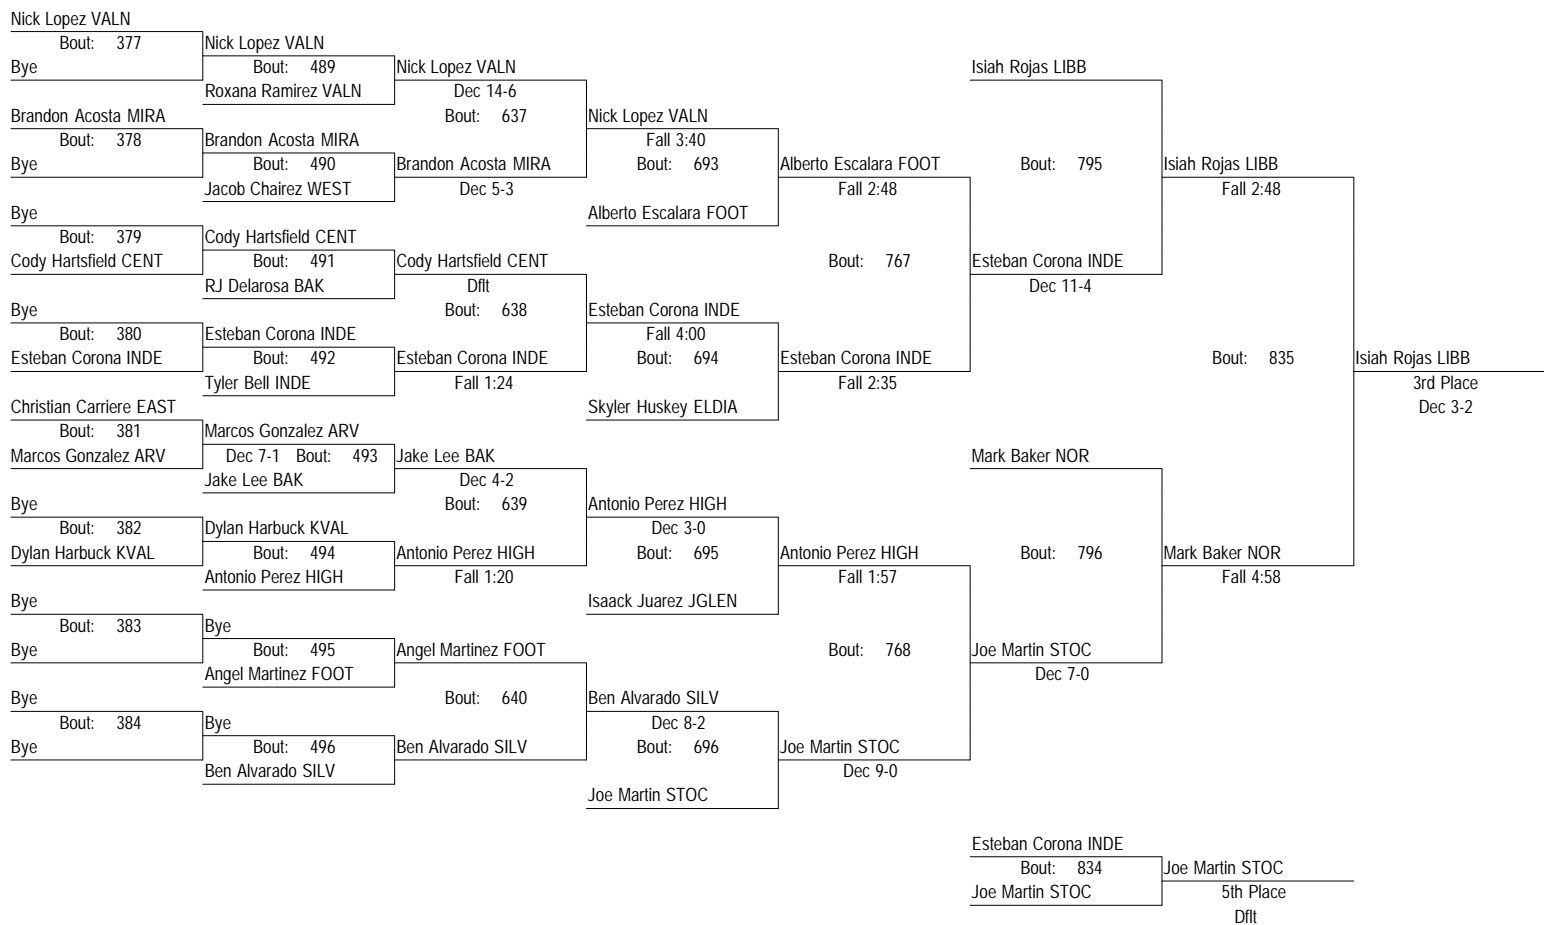

January 15th And 16th, 2015

132

2015 Kern County Invite

January 15th And 16th, 2015

132

- Place Winners -
 1st Etienne Armijo CENT
 2nd Trenton Stuart BUCH
 3rd Jake Kachadorian BUCH
 4th Peter Corona INDE

- Place Winners -
 5th Andrew Guey-Mock EAST
 6th Chris Villa SHAF

2015 Kern County Invite

January 15th And 16th, 2015

138

2015 Kern County Invite

January 15th And 16th, 2015

138

2015 Kern County Invite

January 15th And 16th, 2015

145

2015 Kern County Invite

January 15th And 16th, 2015

145

- Place Winners -
 1st Roberto Bejar FBAPT
 2nd Michael Macias WASC
 3rd Marcos Romo BAK
 4th Cody Castillo-Rhodes STOC

- Place Winners -
 5th Mariano Aldama ELDIA
 6th Jonathan Flores RFK

2015 Kern County Invite
January 15th And 16th, 2015
 152

2015 Kern County Invite

January 15th And 16th, 2015

152

- Place Winners -
 1st Mycole Bejar FBAPT
 2nd Cody Murdock SILV
 3rd Willem DeBoer BCHR
 4th Thomas Duran TEHA