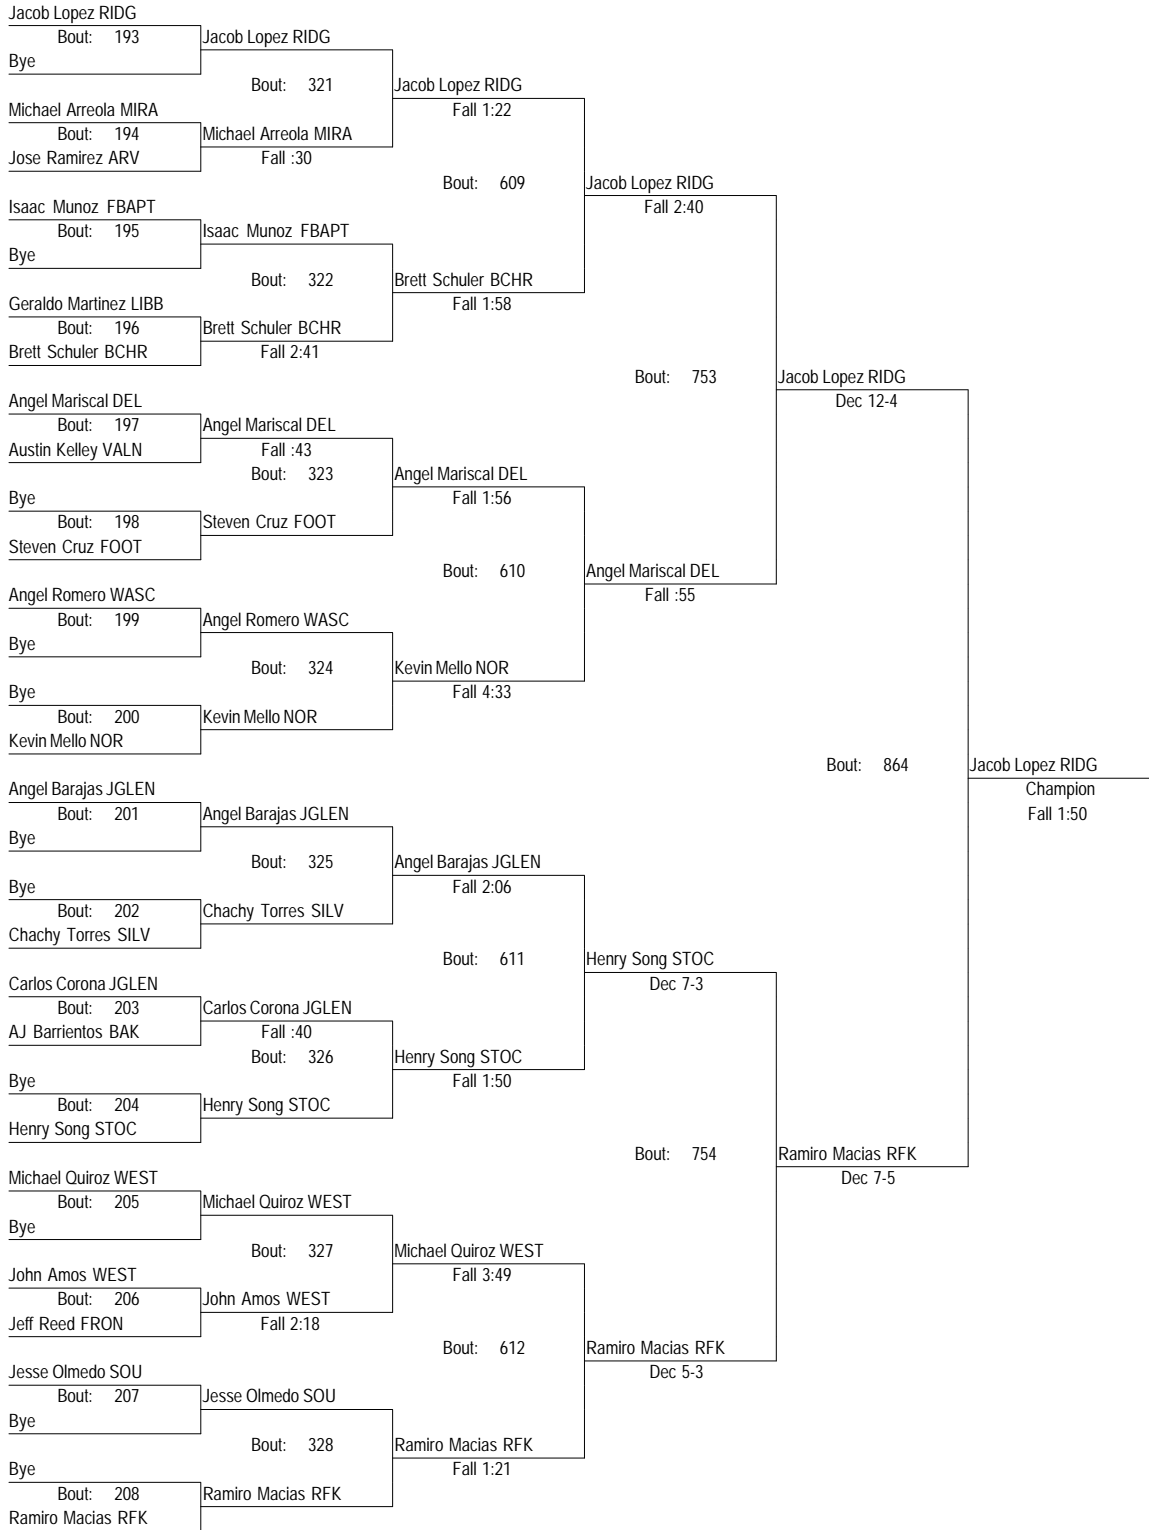

2015 Kern County Invite

January 15th And 16th, 2015

220