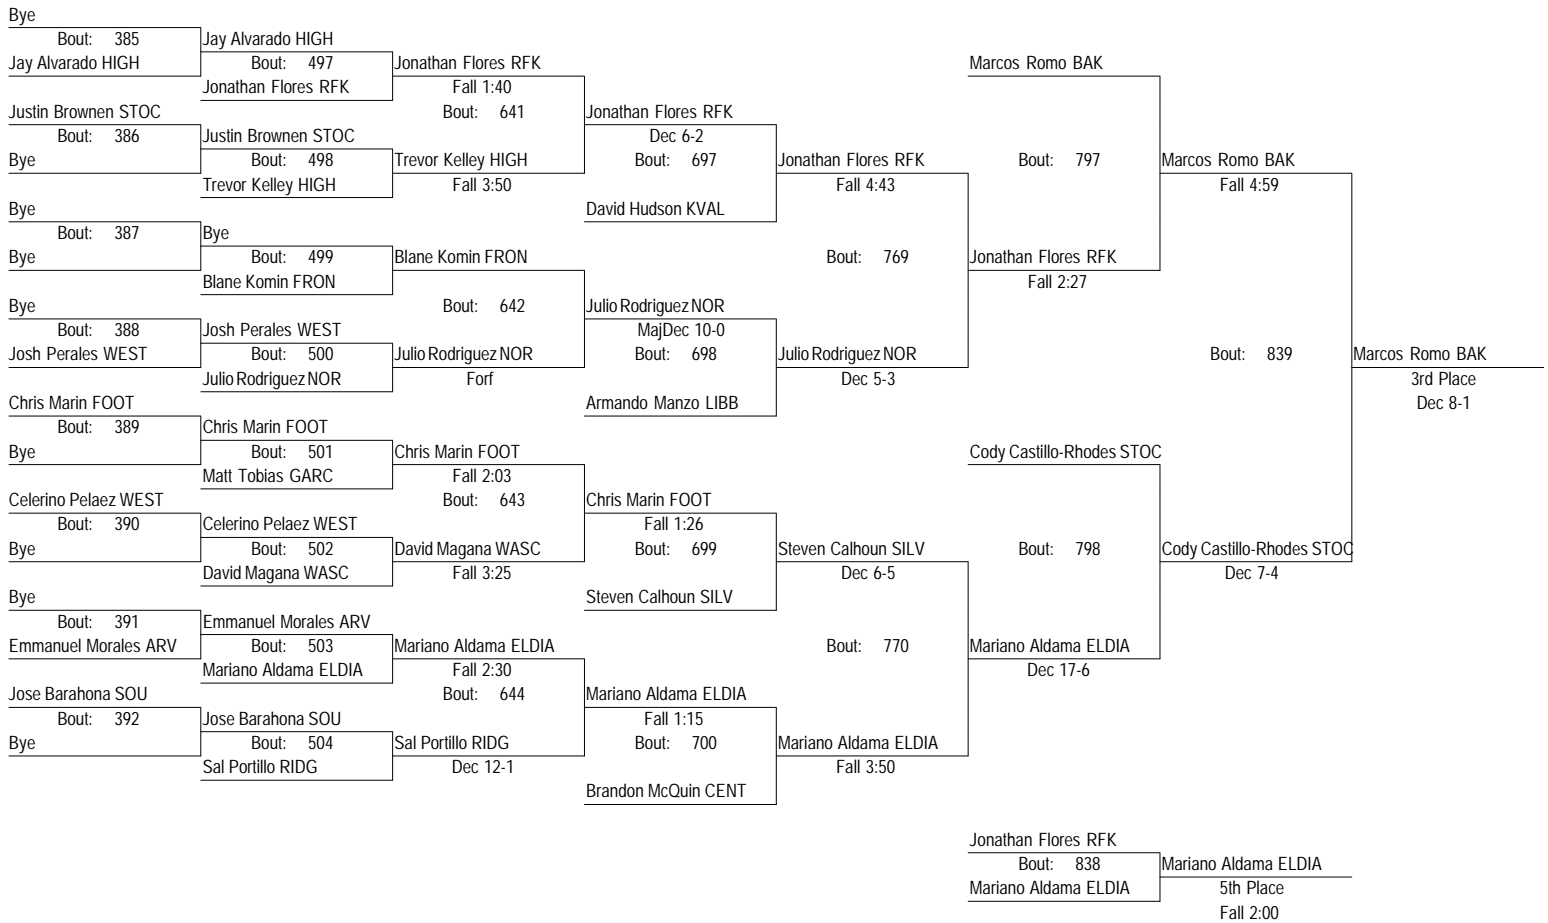

January 15th And 16th, 2015

145

2015 Kern County Invite

January 15th And 16th, 2015

145

- Place Winners -
 1st Roberto Bejar FBAPT
 2nd Michael Macias WASC
 3rd Marcos Romo BAK
 4th Cody Castillo-Rhodes STOC

- Place Winners -
 5th Mariano Aldama ELDIA
 6th Jonathan Flores RFK

2015 Kern County Invite
January 15th And 16th, 2015
 152

2015 Kern County Invite

January 15th And 16th, 2015

152

- Place Winners -
 1st Mycole Bejar FBAPT
 2nd Cody Murdock SILV
 3rd Willem DeBoer BCHR
 4th Thomas Duran TEHA