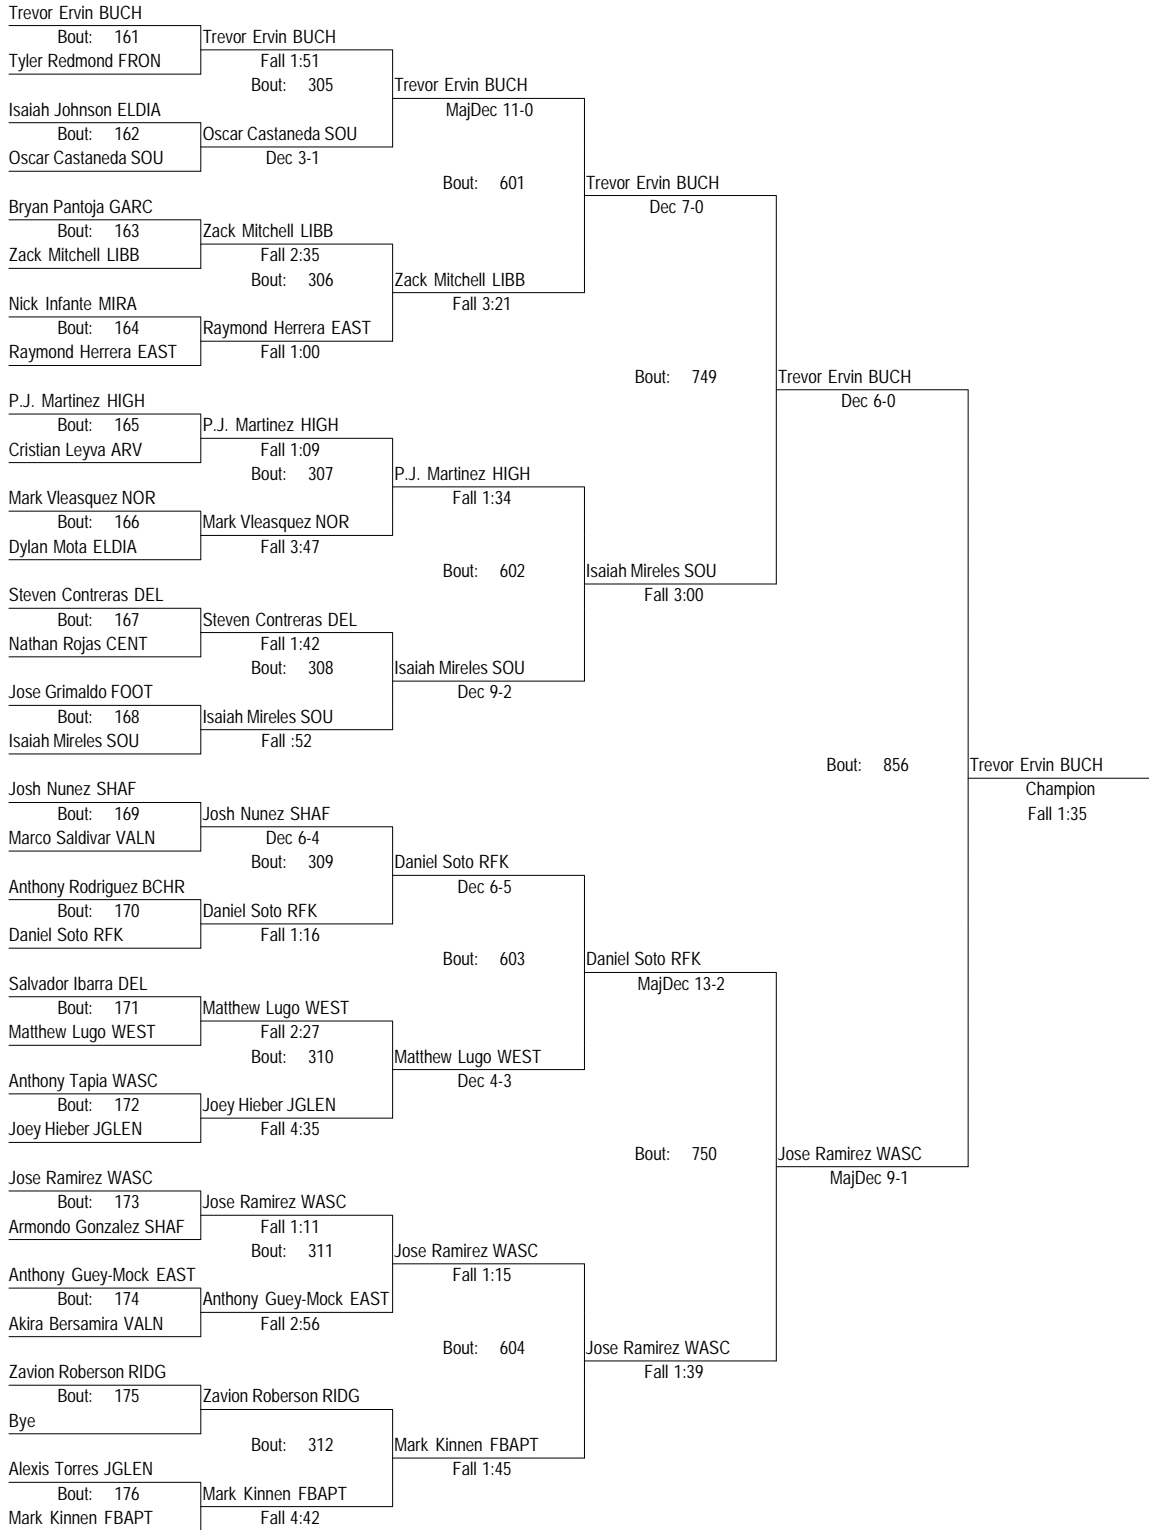

2015 Kern County Invite

January 15th And 16th, 2015

182