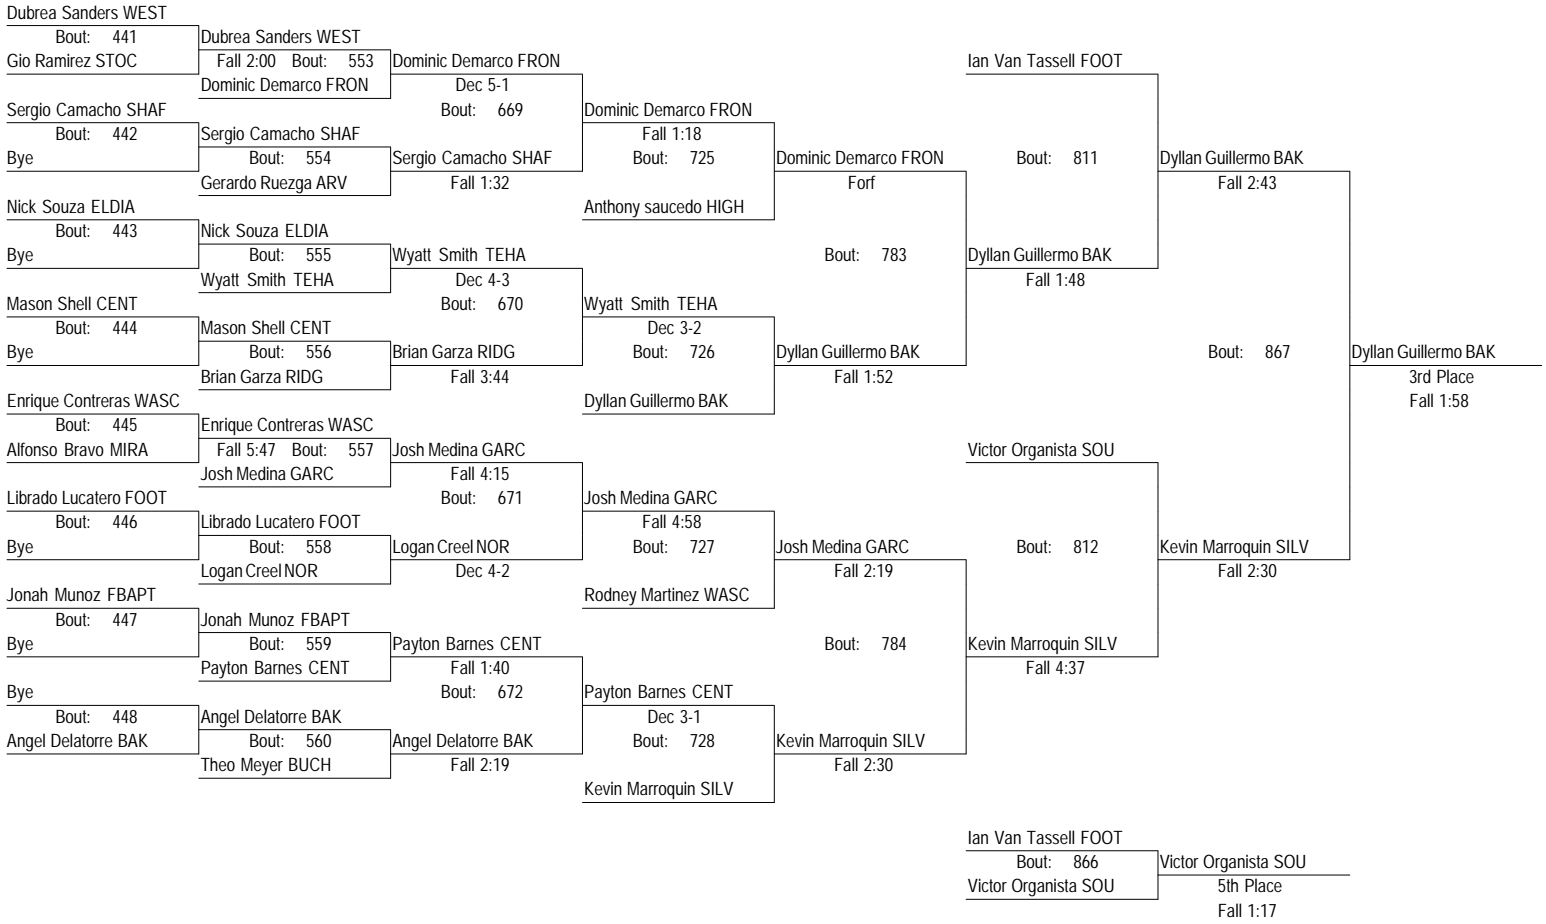

- Place Winners -
 5th Isiah Martin GARC
 6th Andrew Binger NOR

2015 Kern County Invite

January 15th And 16th, 2015

182

2015 Kern County Invite

January 15th And 16th, 2015

182

- Place Winners -
 1st Trevor Ervin BUCH
 2nd Jose Ramirez WASC
 3rd Isaiah Mireles SOU
 4th Daniel Soto RFK

January 15th And 16th, 2015

220

2015 Kern County Invite

January 15th And 16th, 2015

220

- Place Winners -
 1st Jacob Lopez RIDG
 2nd Ramiro Macias RFK
 3rd Angel Mariscal DEL
 4th Jesse Olmedo SOU

- Place Winners -
 5th Michael Quiroz WEST
 6th Henry Song STOC

2015 Kern County Invite

January 15th And 16th, 2015

285

2015 Kern County Invite

January 15th And 16th, 2015

285

- Place Winners -
 1st Jarrod Snyder FRON
 2nd Gilbert Varela INDE
 3rd Dyllan Guillermo BAK
 4th Kevin Marroquin SILV

- Place Winners -
 5th Victor Organista SOU
 6th Ian Van Tassell FOOT