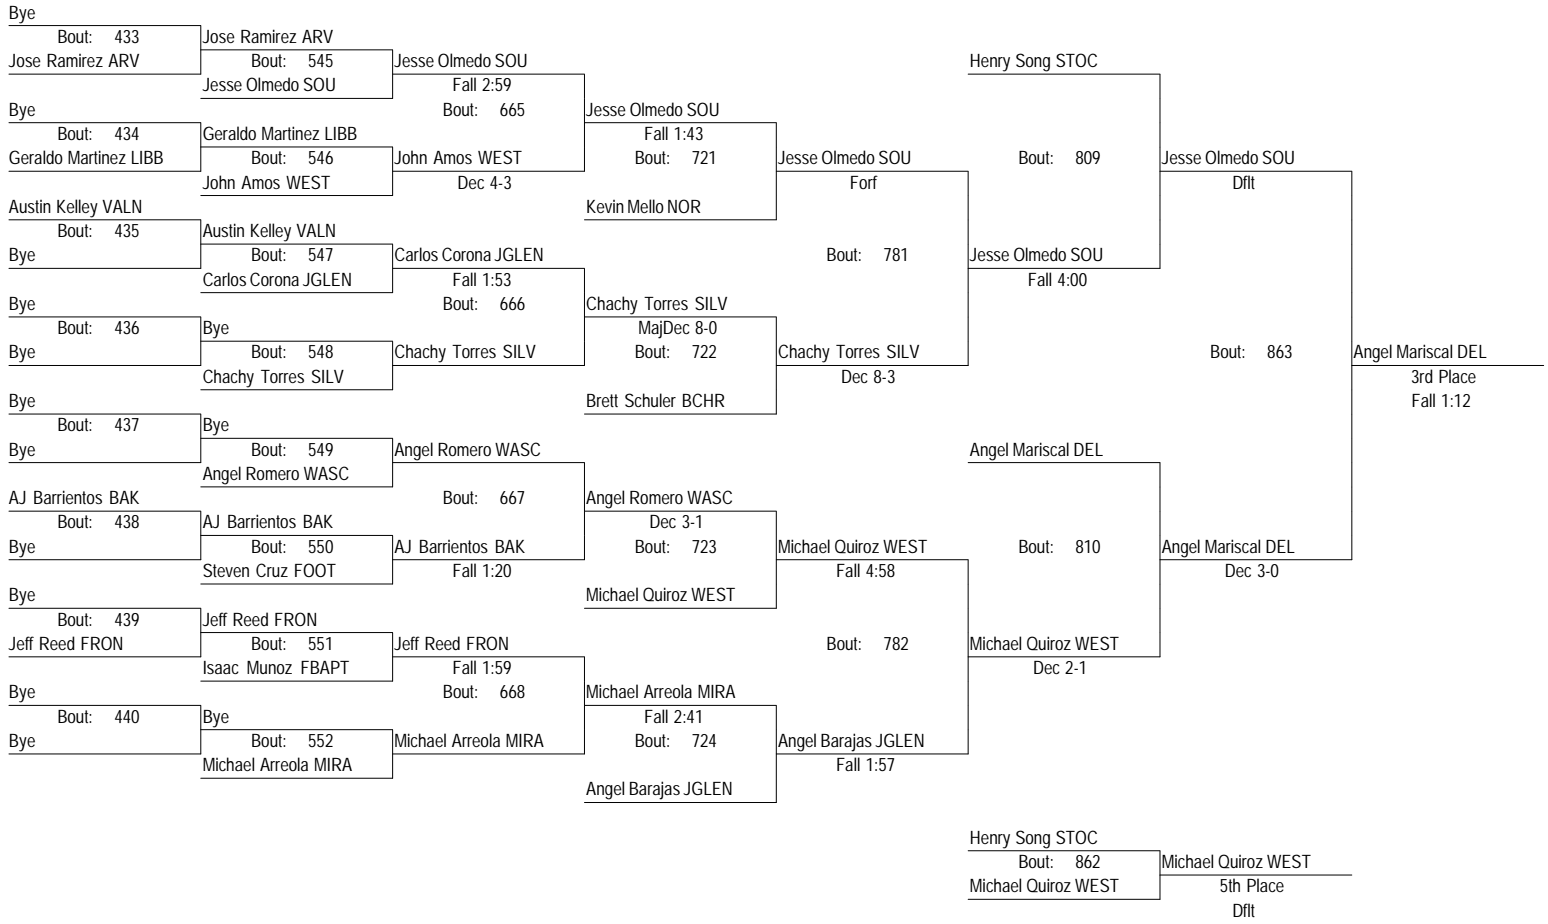

- Place Winners -
 5th Isiah Martin GARC
 6th Andrew Binger NOR

2015 Kern County Invite

January 15th And 16th, 2015

182

2015 Kern County Invite

January 15th And 16th, 2015

182

- Place Winners -
 1st Trevor Ervin BUCH
 2nd Jose Ramirez WASC
 3rd Isaiah Mireles SOU
 4th Daniel Soto RFK

- Place Winners -
 5th Joey Hieber JGLEN
 6th Mark Kinnen FBAPT

2015 Kern County Invite

January 15th And 16th, 2015

195

2015 Kern County Invite

January 15th And 16th, 2015

195

2015 Kern County Invite

January 15th And 16th, 2015

220

2015 Kern County Invite

January 15th And 16th, 2015

220

- Place Winners -
 1st Jacob Lopez RIDG
 2nd Ramiro Macias RFK
 3rd Angel Mariscal DEL
 4th Jesse Olmedo SOU

- Place Winners -
 5th Michael Quiroz WEST
 6th Henry Song STOC

2015 Kern County Invite

January 15th And 16th, 2015

285

2015 Kern County Invite

January 15th And 16th, 2015

285

- Place Winners -
 1st Jarrod Snyder FRON
 2nd Gilbert Varela INDE
 3rd Dyllan Guillermo BAK
 4th Kevin Marroquin SILV