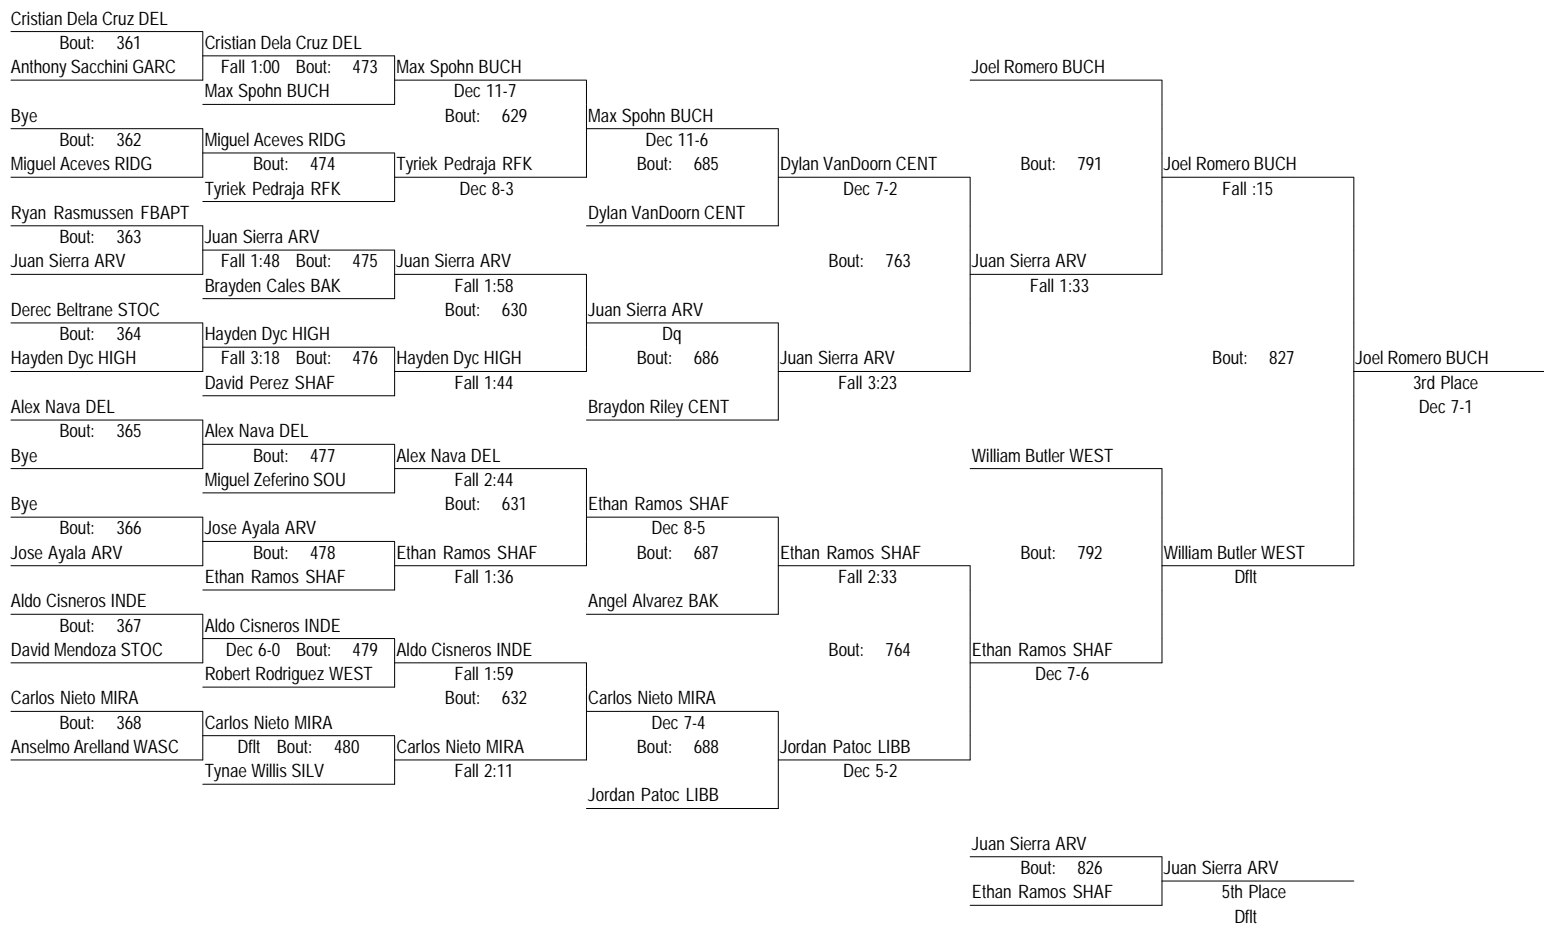

- Place Winners -
 5th Aaron Wan EAST
 6th Vincent Tabarez WEST

2015 Kern County Invite

January 15th And 16th, 2015

113

2015 Kern County Invite

January 15th And 16th, 2015

113

- Place Winners -
 1st Tommy Ortiz RFK
 2nd Matthew Bracamonte EAST
 3rd Joseph Cruz RIDG
 4th Carlos Villegas ELDIA

- Place Winners -
 5th Brent Lawrence BUCH
 6th Ezaquiel Hinojosa WASC

2015 Kern County Invite

January 15th And 16th, 2015

120

2015 Kern County Invite

January 15th And 16th, 2015

120

- Place Winners -
 1st Marco Hernandez RFK
 2nd Justin Acala FRON
 3rd Wyatt Peverill BUCH
 4th Levi Chevy Garcia SOU

- Place Winners -
 5th Richard Dominguez SILV
 6th Niko Gonzalez EAST

2015 Kern County Invite

January 15th And 16th, 2015

126

2015 Kern County Invite

January 15th And 16th, 2015

126

2015 Kern County Invite

January 15th And 16th, 2015

132

2015 Kern County Invite

January 15th And 16th, 2015

132

- Place Winners -
 1st Etienne Armijo CENT
 2nd Trenton Stuart BUCH
 3rd Jake Kachadorian BUCH
 4th Peter Corona INDE