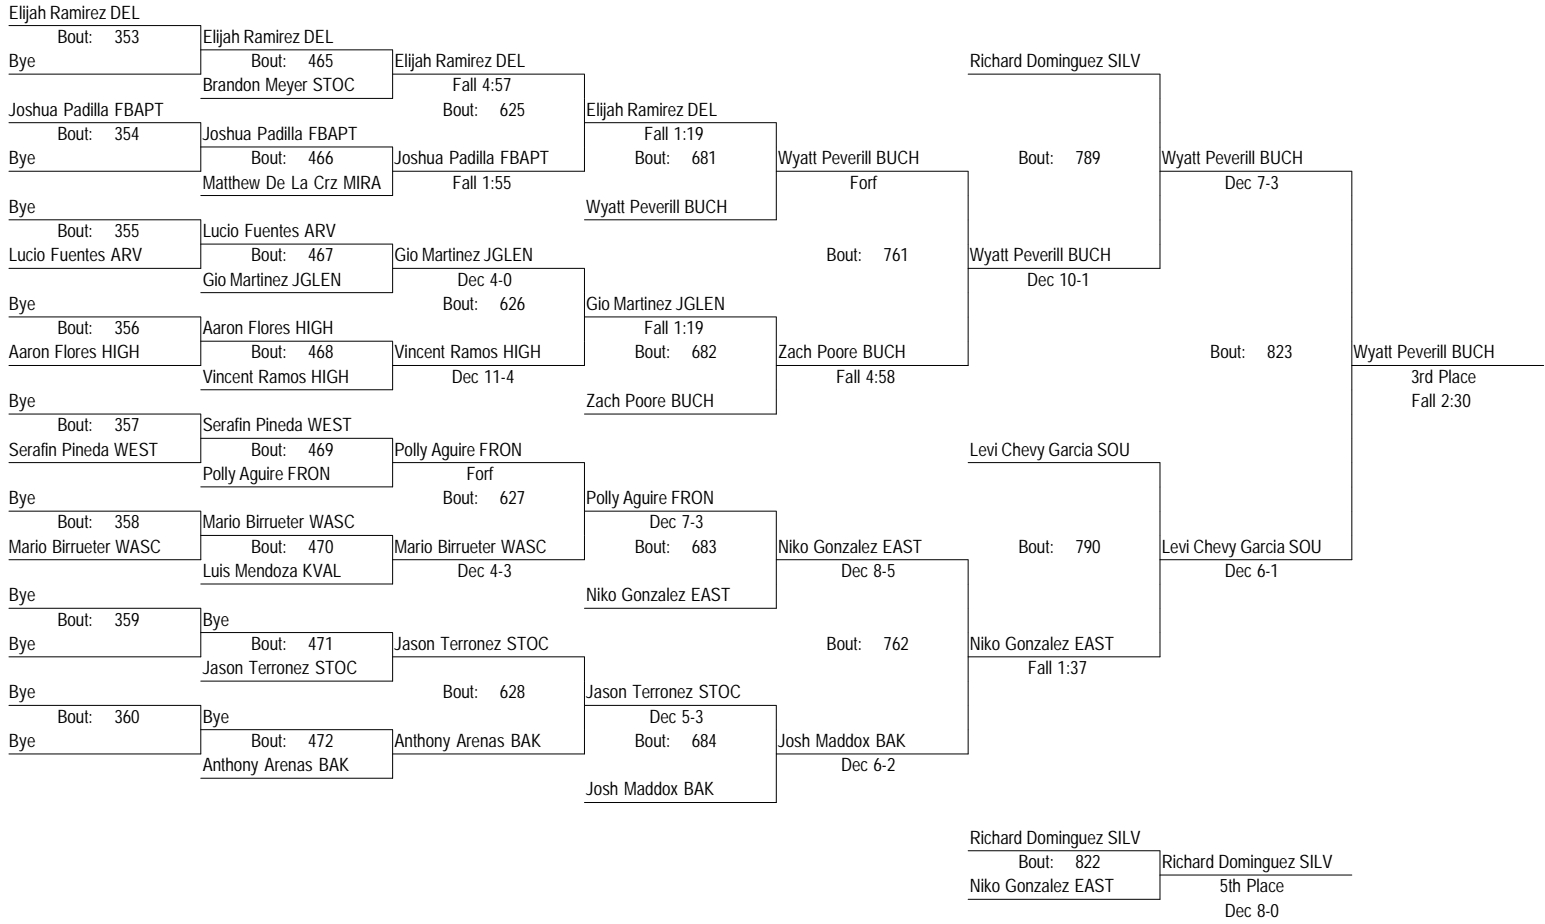

- Place Winners -
 5th Aaron Wan EAST
 6th Vincent Tabarez WEST

2015 Kern County Invite

January 15th And 16th, 2015

113

2015 Kern County Invite

January 15th And 16th, 2015

113

- Place Winners -
 1st Tommy Ortiz RFK
 2nd Matthew Bracamonte EAST
 3rd Joseph Cruz RIDG
 4th Carlos Villegas ELDIA

- Place Winners -
 5th Brent Lawrence BUCH
 6th Ezaquiel Hinojosa WASC

2015 Kern County Invite

January 15th And 16th, 2015

120

2015 Kern County Invite

January 15th And 16th, 2015

120

- Place Winners -
 1st Marco Hernandez RFK
 2nd Justin Acala FRON
 3rd Wyatt Peverill BUCH
 4th Levi Chevy Garcia SOU

- Place Winners -
 5th Richard Dominguez SILV
 6th Niko Gonzalez EAST

2015 Kern County Invite

January 15th And 16th, 2015

126

2015 Kern County Invite

January 15th And 16th, 2015

126

2015 Kern County Invite

January 15th And 16th, 2015

132

2015 Kern County Invite

January 15th And 16th, 2015

132

- Place Winners -
 1st Etienne Armijo CENT
 2nd Trenton Stuart BUCH
 3rd Jake Kachadorian BUCH
 4th Peter Corona INDE