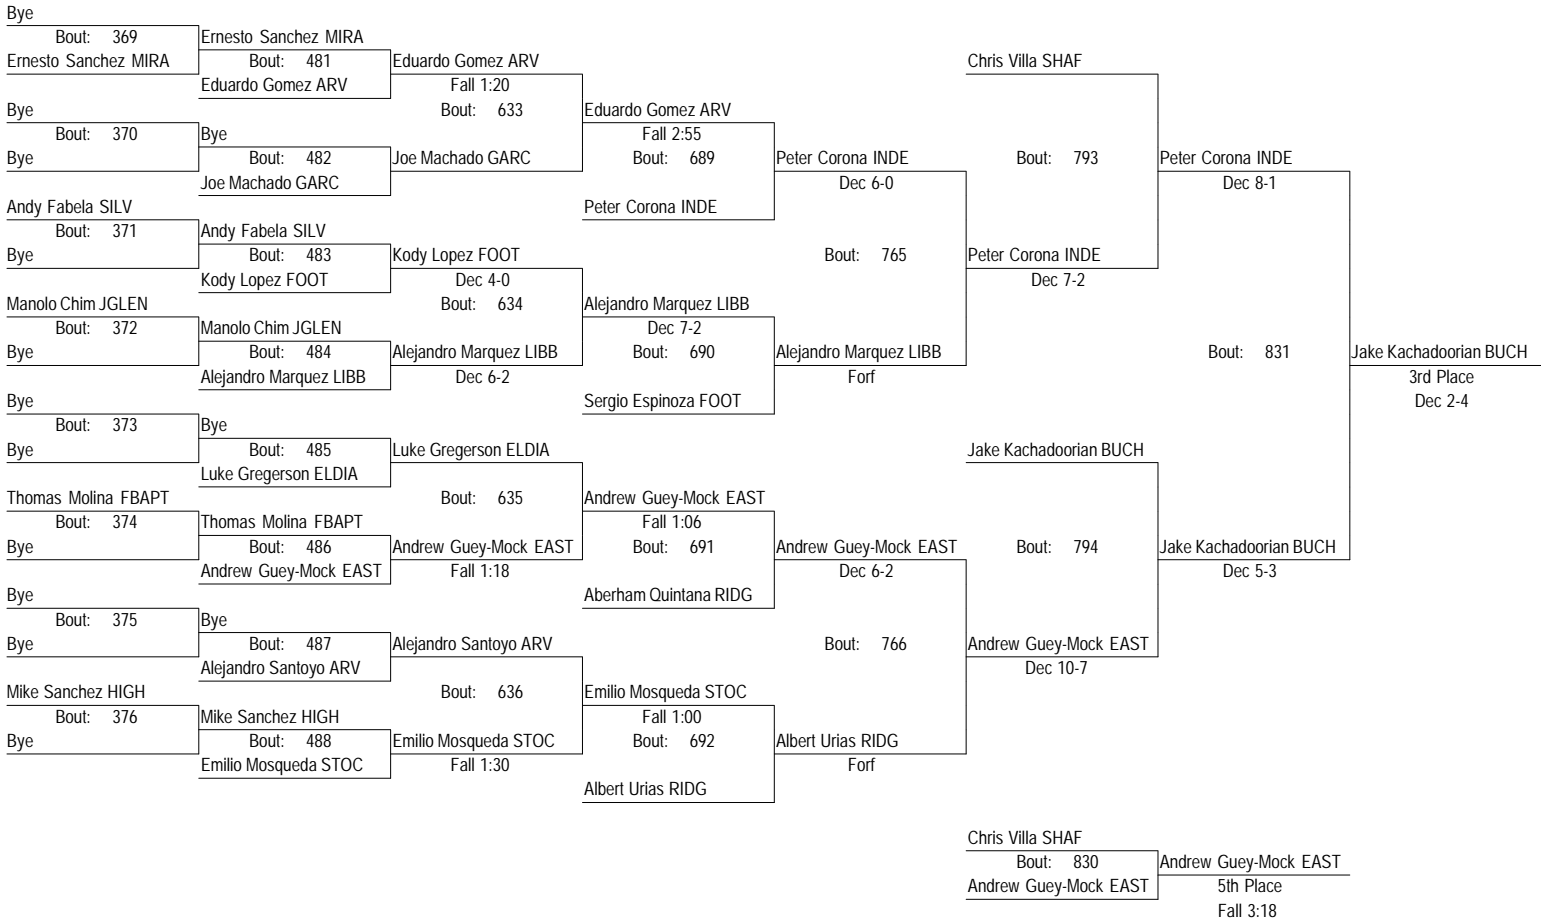

- Place Winners -
 5th Richard Dominguez SILV
 6th Niko Gonzalez EAST

2015 Kern County Invite

January 15th And 16th, 2015

126

2015 Kern County Invite

January 15th And 16th, 2015

126

2015 Kern County Invite

January 15th And 16th, 2015

132

2015 Kern County Invite

January 15th And 16th, 2015

132

- Place Winners -
 1st Etienne Armijo CENT
 2nd Trenton Stuart BUCH
 3rd Jake Kachadorian BUCH
 4th Peter Corona INDE

- Place Winners -
 5th Andrew Guey-Mock EAST
 6th Chris Villa SHAF

2015 Kern County Invite

January 15th And 16th, 2015

138

2015 Kern County Invite

January 15th And 16th, 2015

138

2015 Kern County Invite

January 15th And 16th, 2015

145

2015 Kern County Invite

January 15th And 16th, 2015

145

- Place Winners -
 1st Roberto Bejar FBAPT
 2nd Michael Macias WASC
 3rd Marcos Romo BAK
 4th Cody Castillo-Rhodes STOC