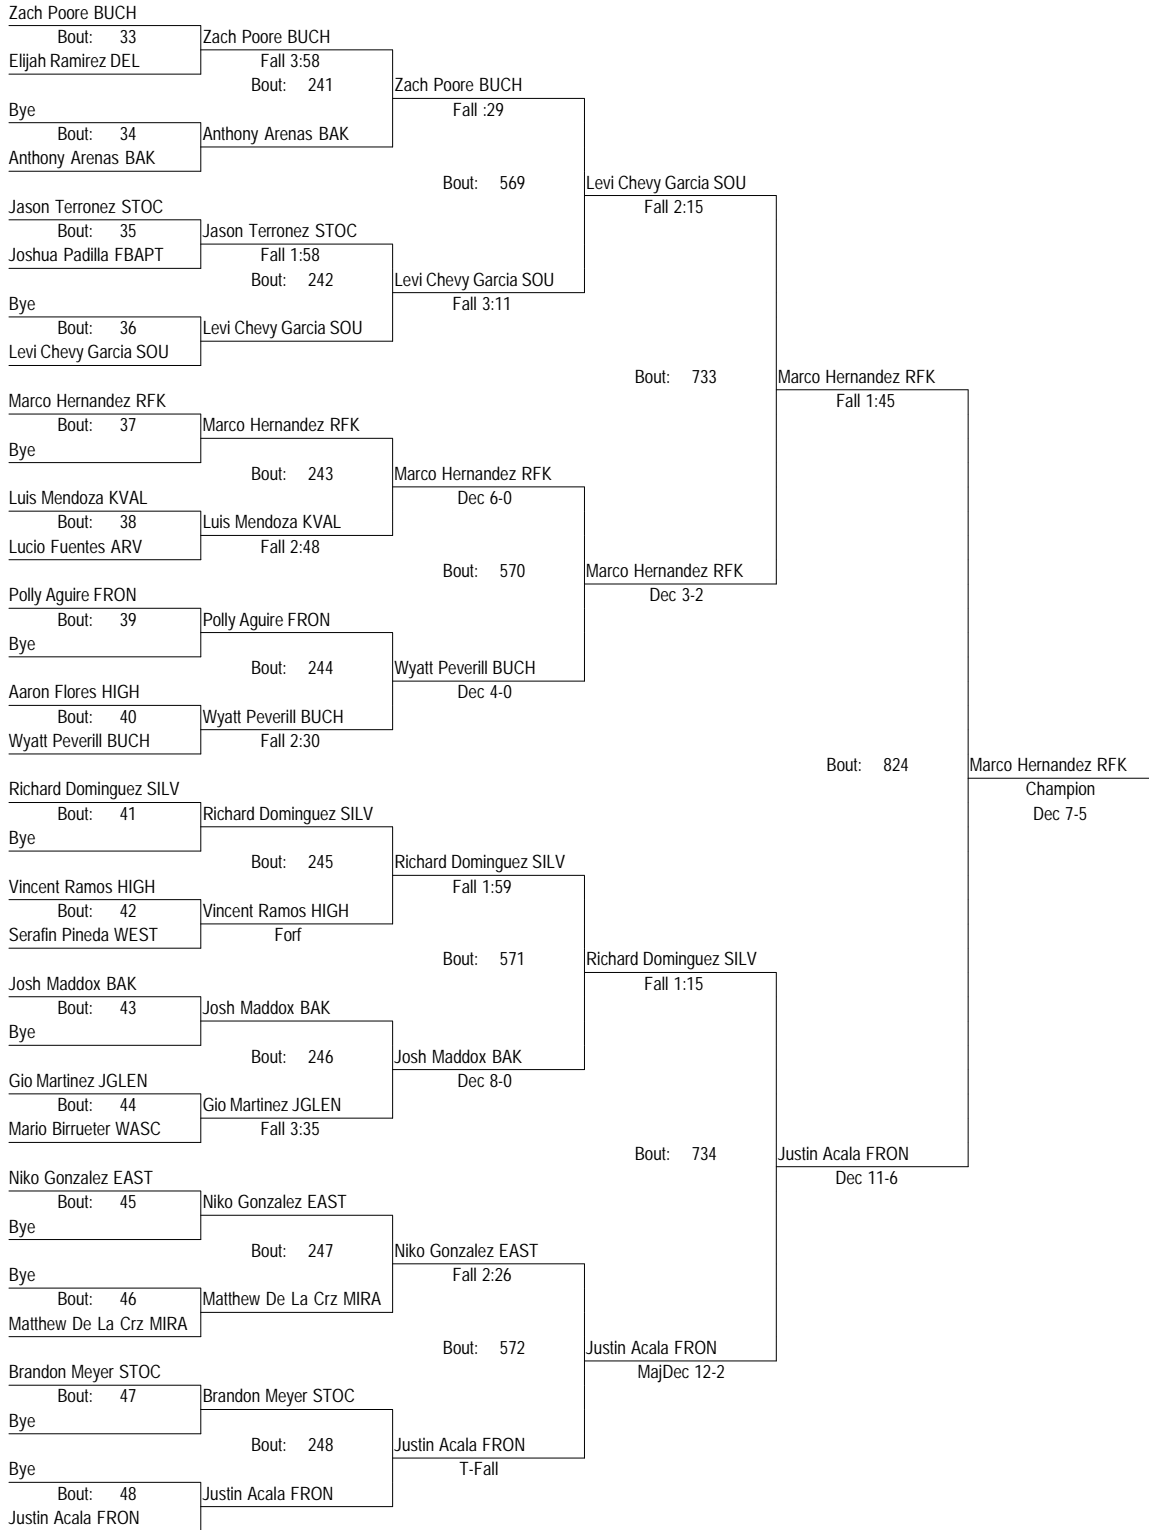

- Place Winners -
 5th Aaron Wan EAST
 6th Vincent Tabarez WEST

2015 Kern County Invite

January 15th And 16th, 2015

113

2015 Kern County Invite

January 15th And 16th, 2015

113

- Place Winners -
 1st Tommy Ortiz RFK
 2nd Matthew Bracamonte EAST
 3rd Joseph Cruz RIDG
 4th Carlos Villegas ELDIA

- Place Winners -
 5th Brent Lawrence BUCH
 6th Ezaquiel Hinojosa WASC

2015 Kern County Invite

January 15th And 16th, 2015

120

2015 Kern County Invite

January 15th And 16th, 2015

120

- Place Winners -
 1st Marco Hernandez RFK
 2nd Justin Acala FRON
 3rd Wyatt Peverill BUCH
 4th Levi Chevy Garcia SOU