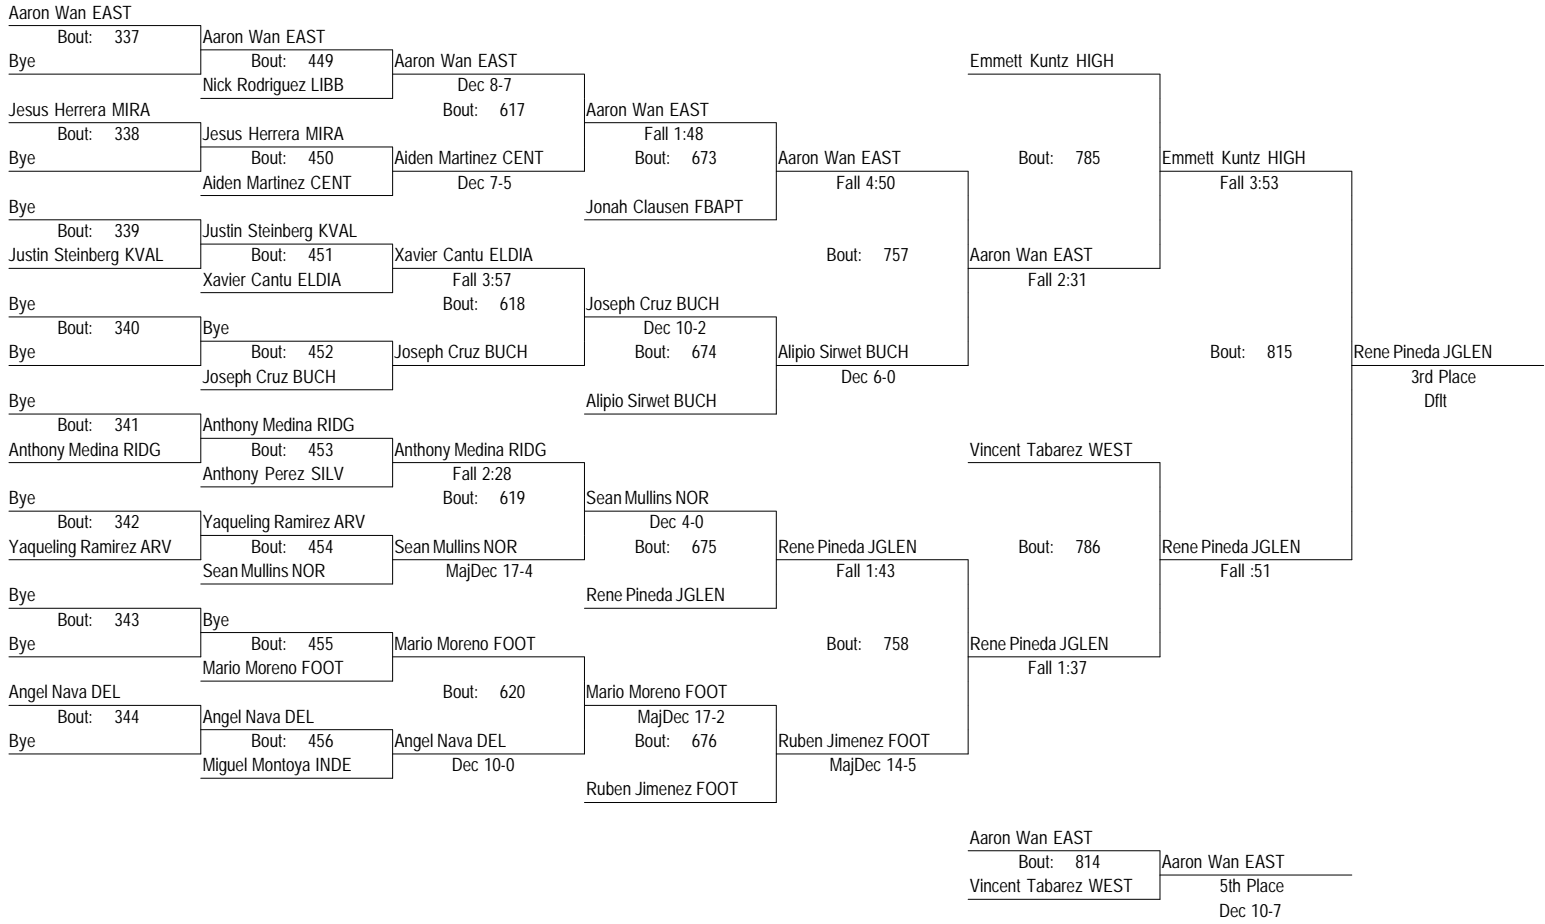

2015 Kern County Invite

January 15th And 16th, 2015

106

2015 Kern County Invite

January 15th And 16th, 2015

106

- Place Winners -
 1st Pedro Sarabia FRON
 2nd Chance Rich VALN
 3rd Rene Pineda JGLEN
 4th Emmett Kuntz HIGH

- Place Winners -
 5th Aaron Wan EAST
 6th Vincent Tabarez WEST

2015 Kern County Invite

January 15th And 16th, 2015

113

2015 Kern County Invite

January 15th And 16th, 2015

113

- Place Winners -
 1st Tommy Ortiz RFK
 2nd Matthew Bracamonte EAST
 3rd Joseph Cruz RIDG
 4th Carlos Villegas ELDIA

- Place Winners -
 5th Brent Lawrence BUCH
 6th Ezaquiel Hinojosa WASC

2015 Kern County Invite

January 15th And 16th, 2015

120

2015 Kern County Invite

January 15th And 16th, 2015

120

- Place Winners -
 1st Marco Hernandez RFK
 2nd Justin Acala FRON
 3rd Wyatt Peverill BUCH
 4th Levi Chevy Garcia SOU

January 15th And 16th, 2015

132

2015 Kern County Invite

January 15th And 16th, 2015

132

- Place Winners -
 1st Etienne Armijo CENT
 2nd Trenton Stuart BUCH
 3rd Jake Kachadorian BUCH
 4th Peter Corona INDE