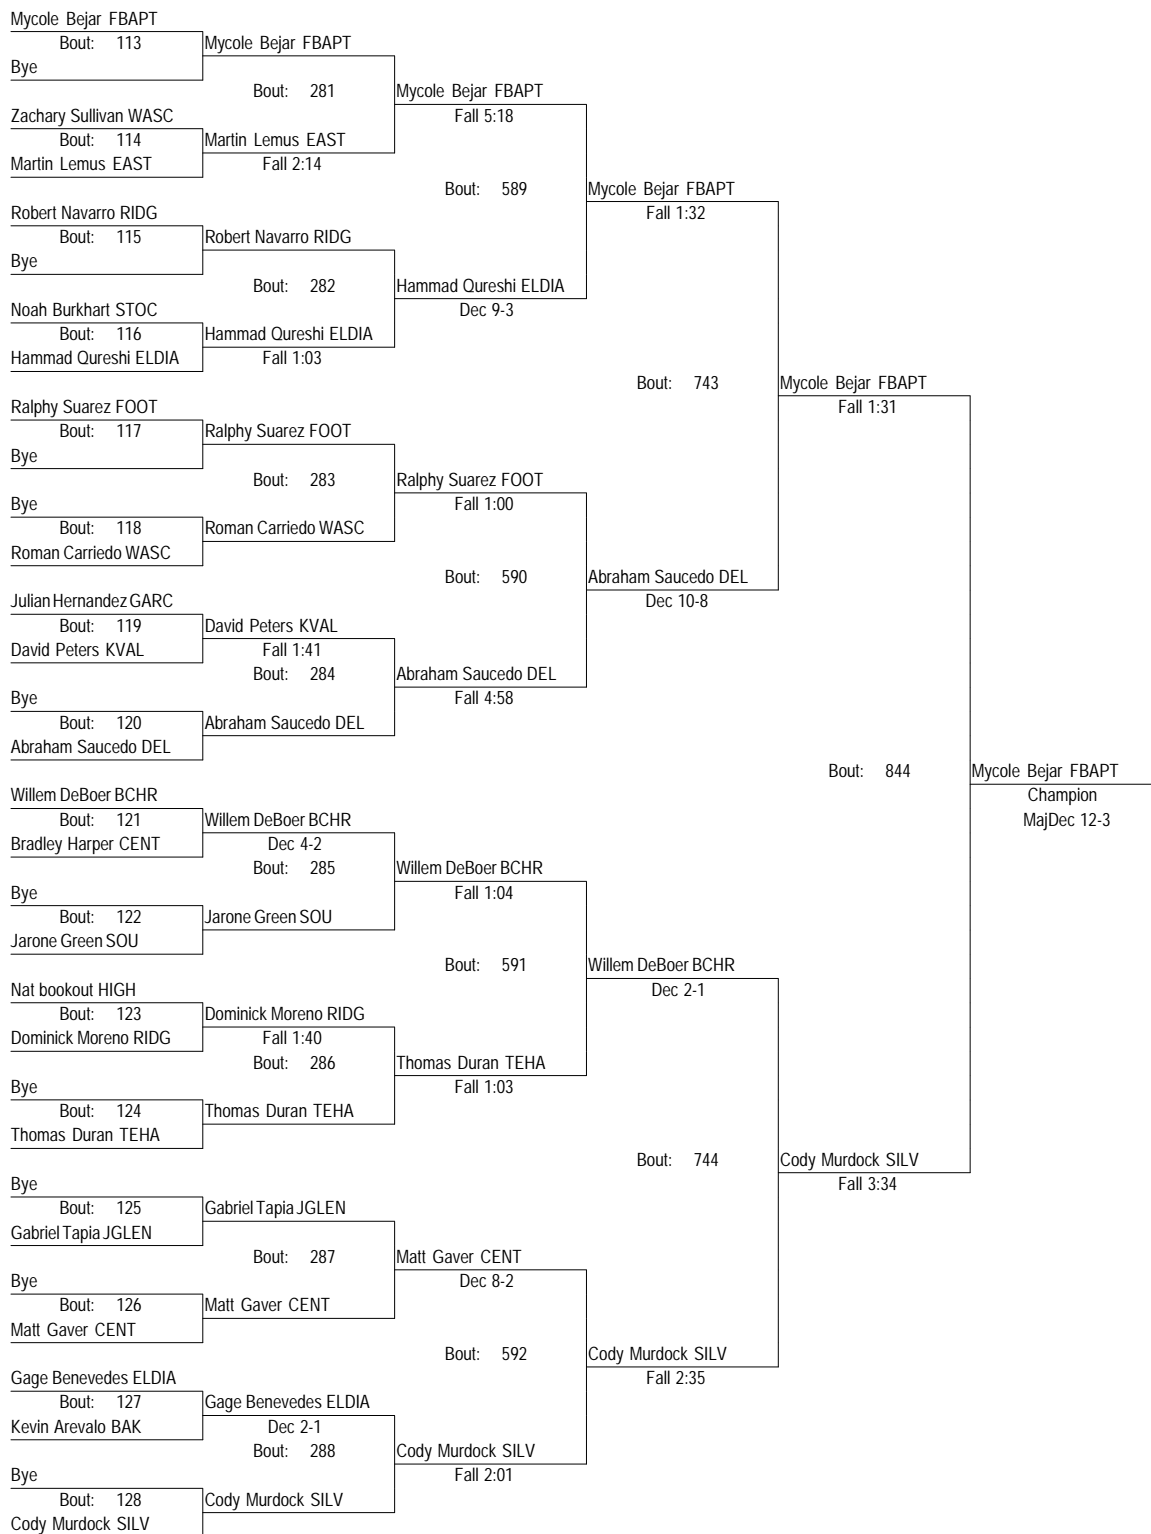

2015 Kern County Invite
January 15th And 16th, 2015
152