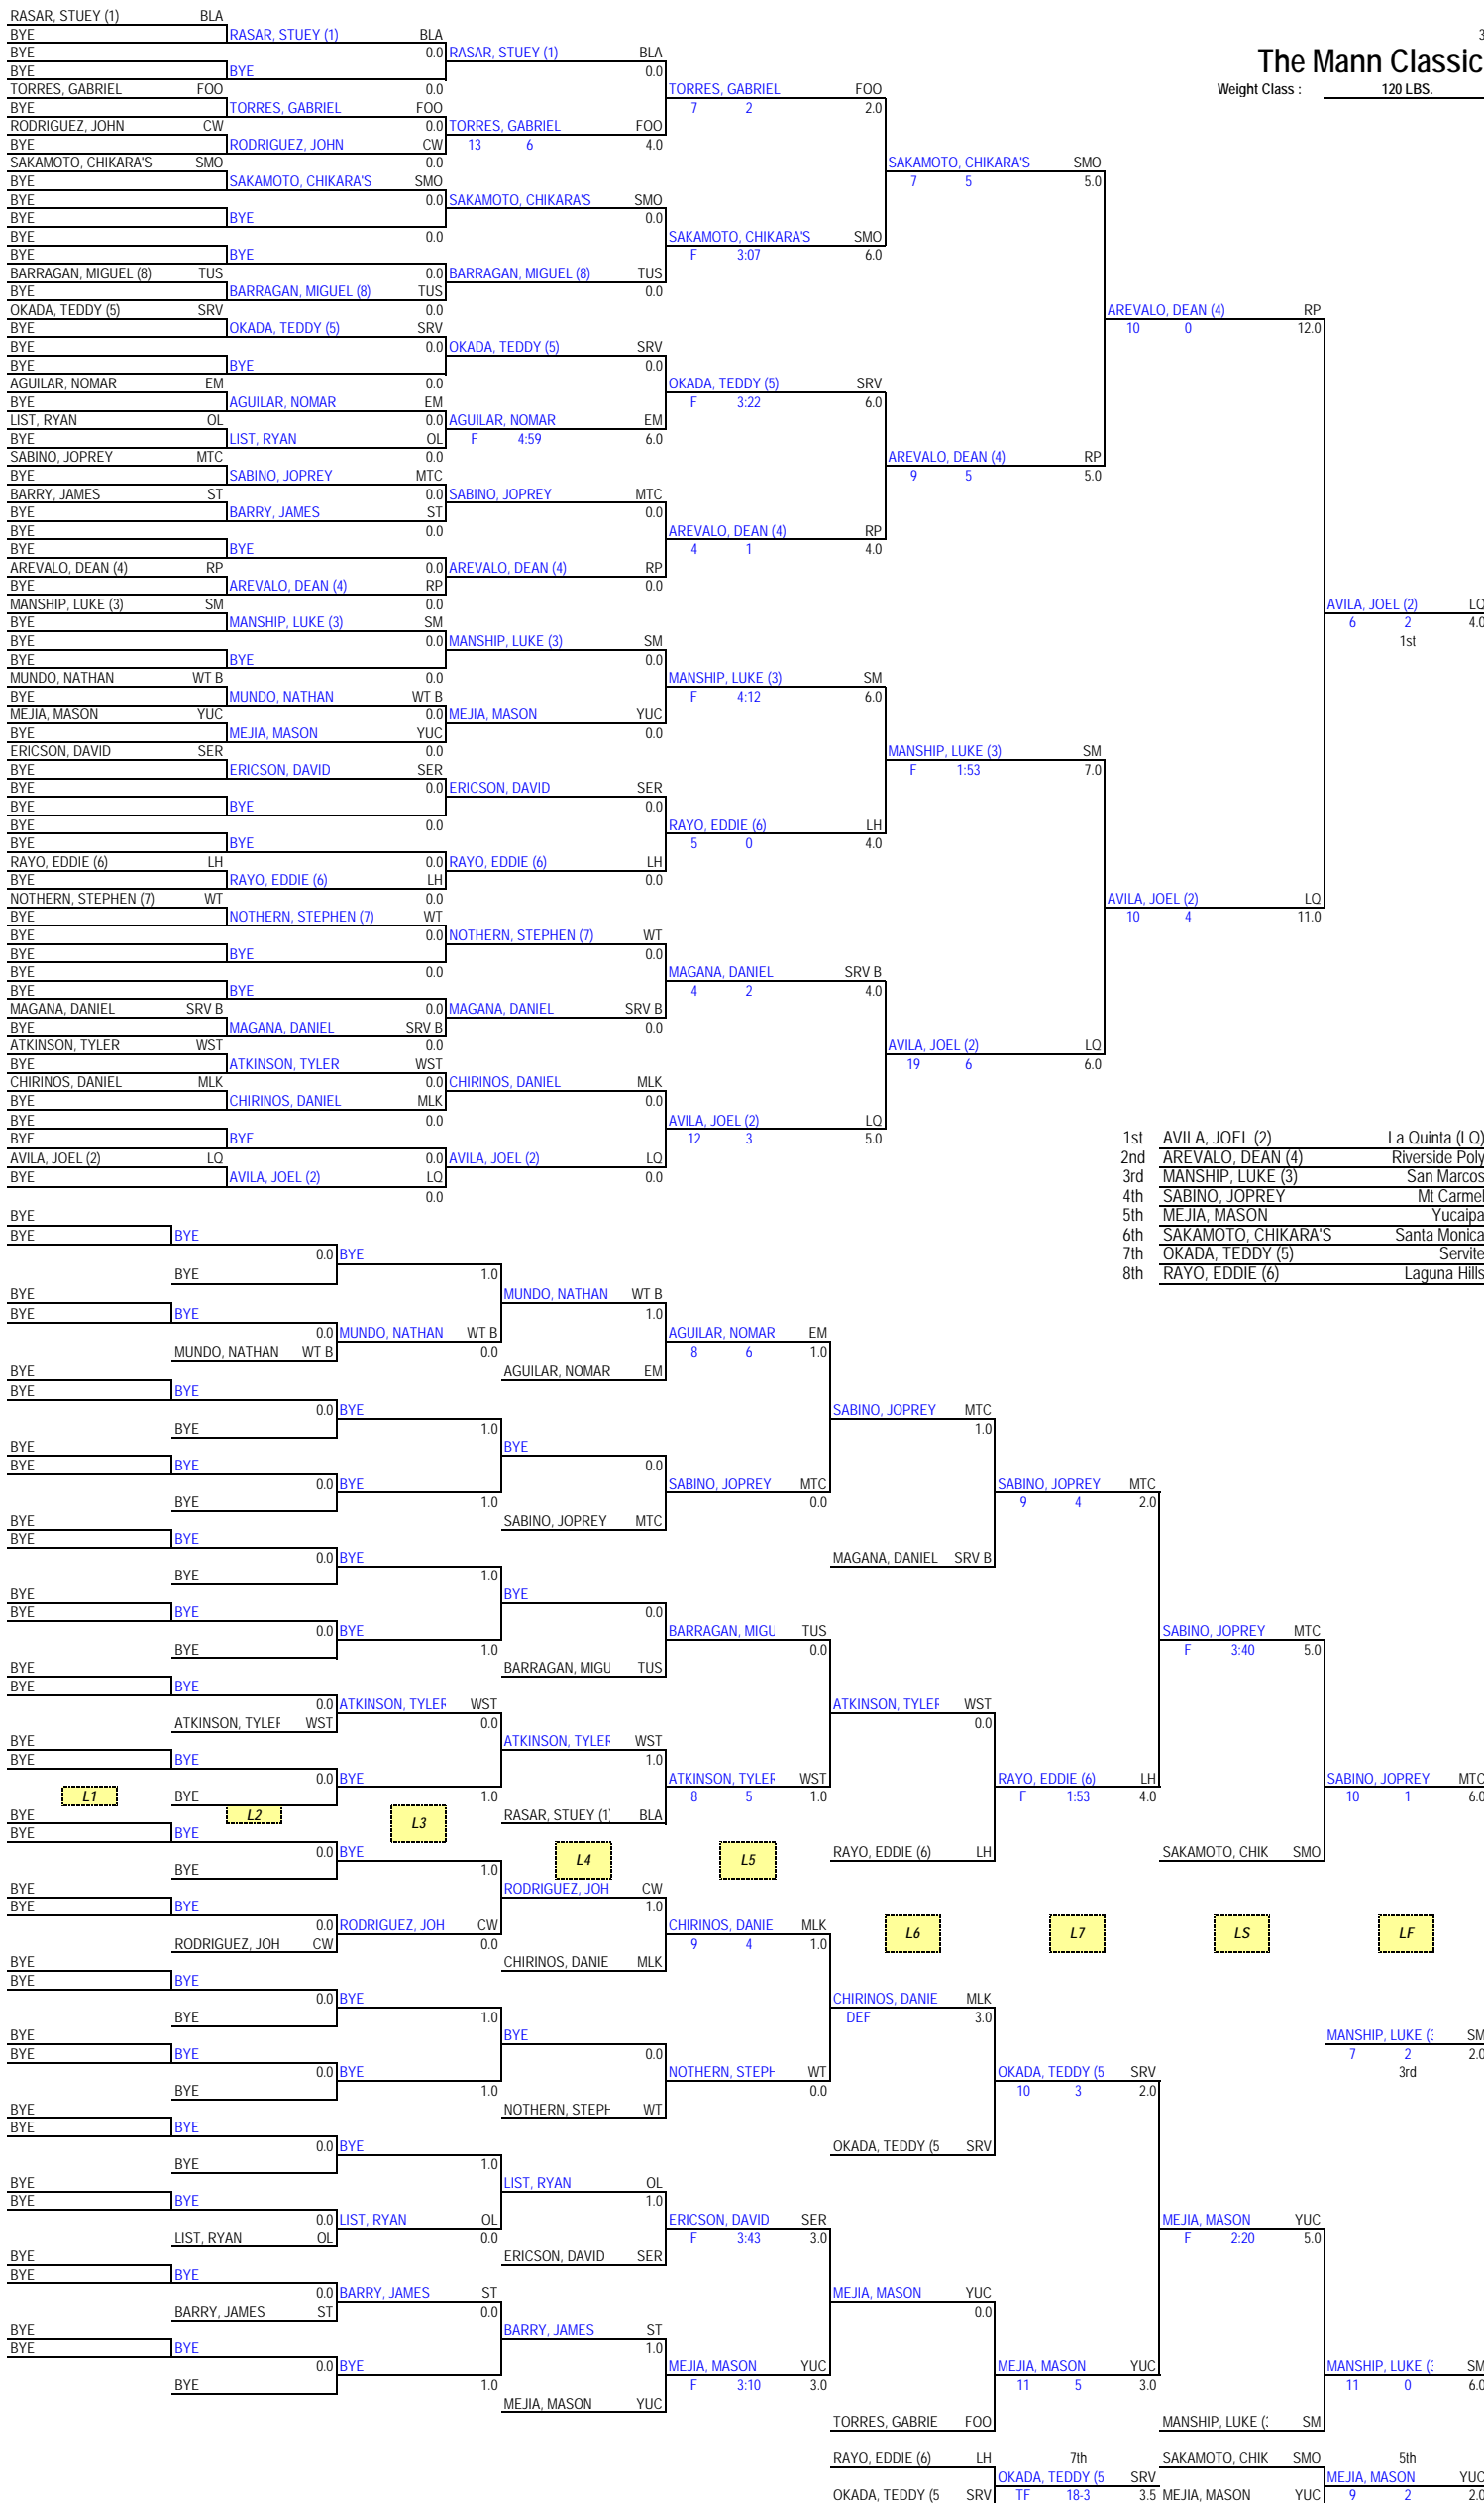

The Mann Classic

Weight Class : 120 LBS.