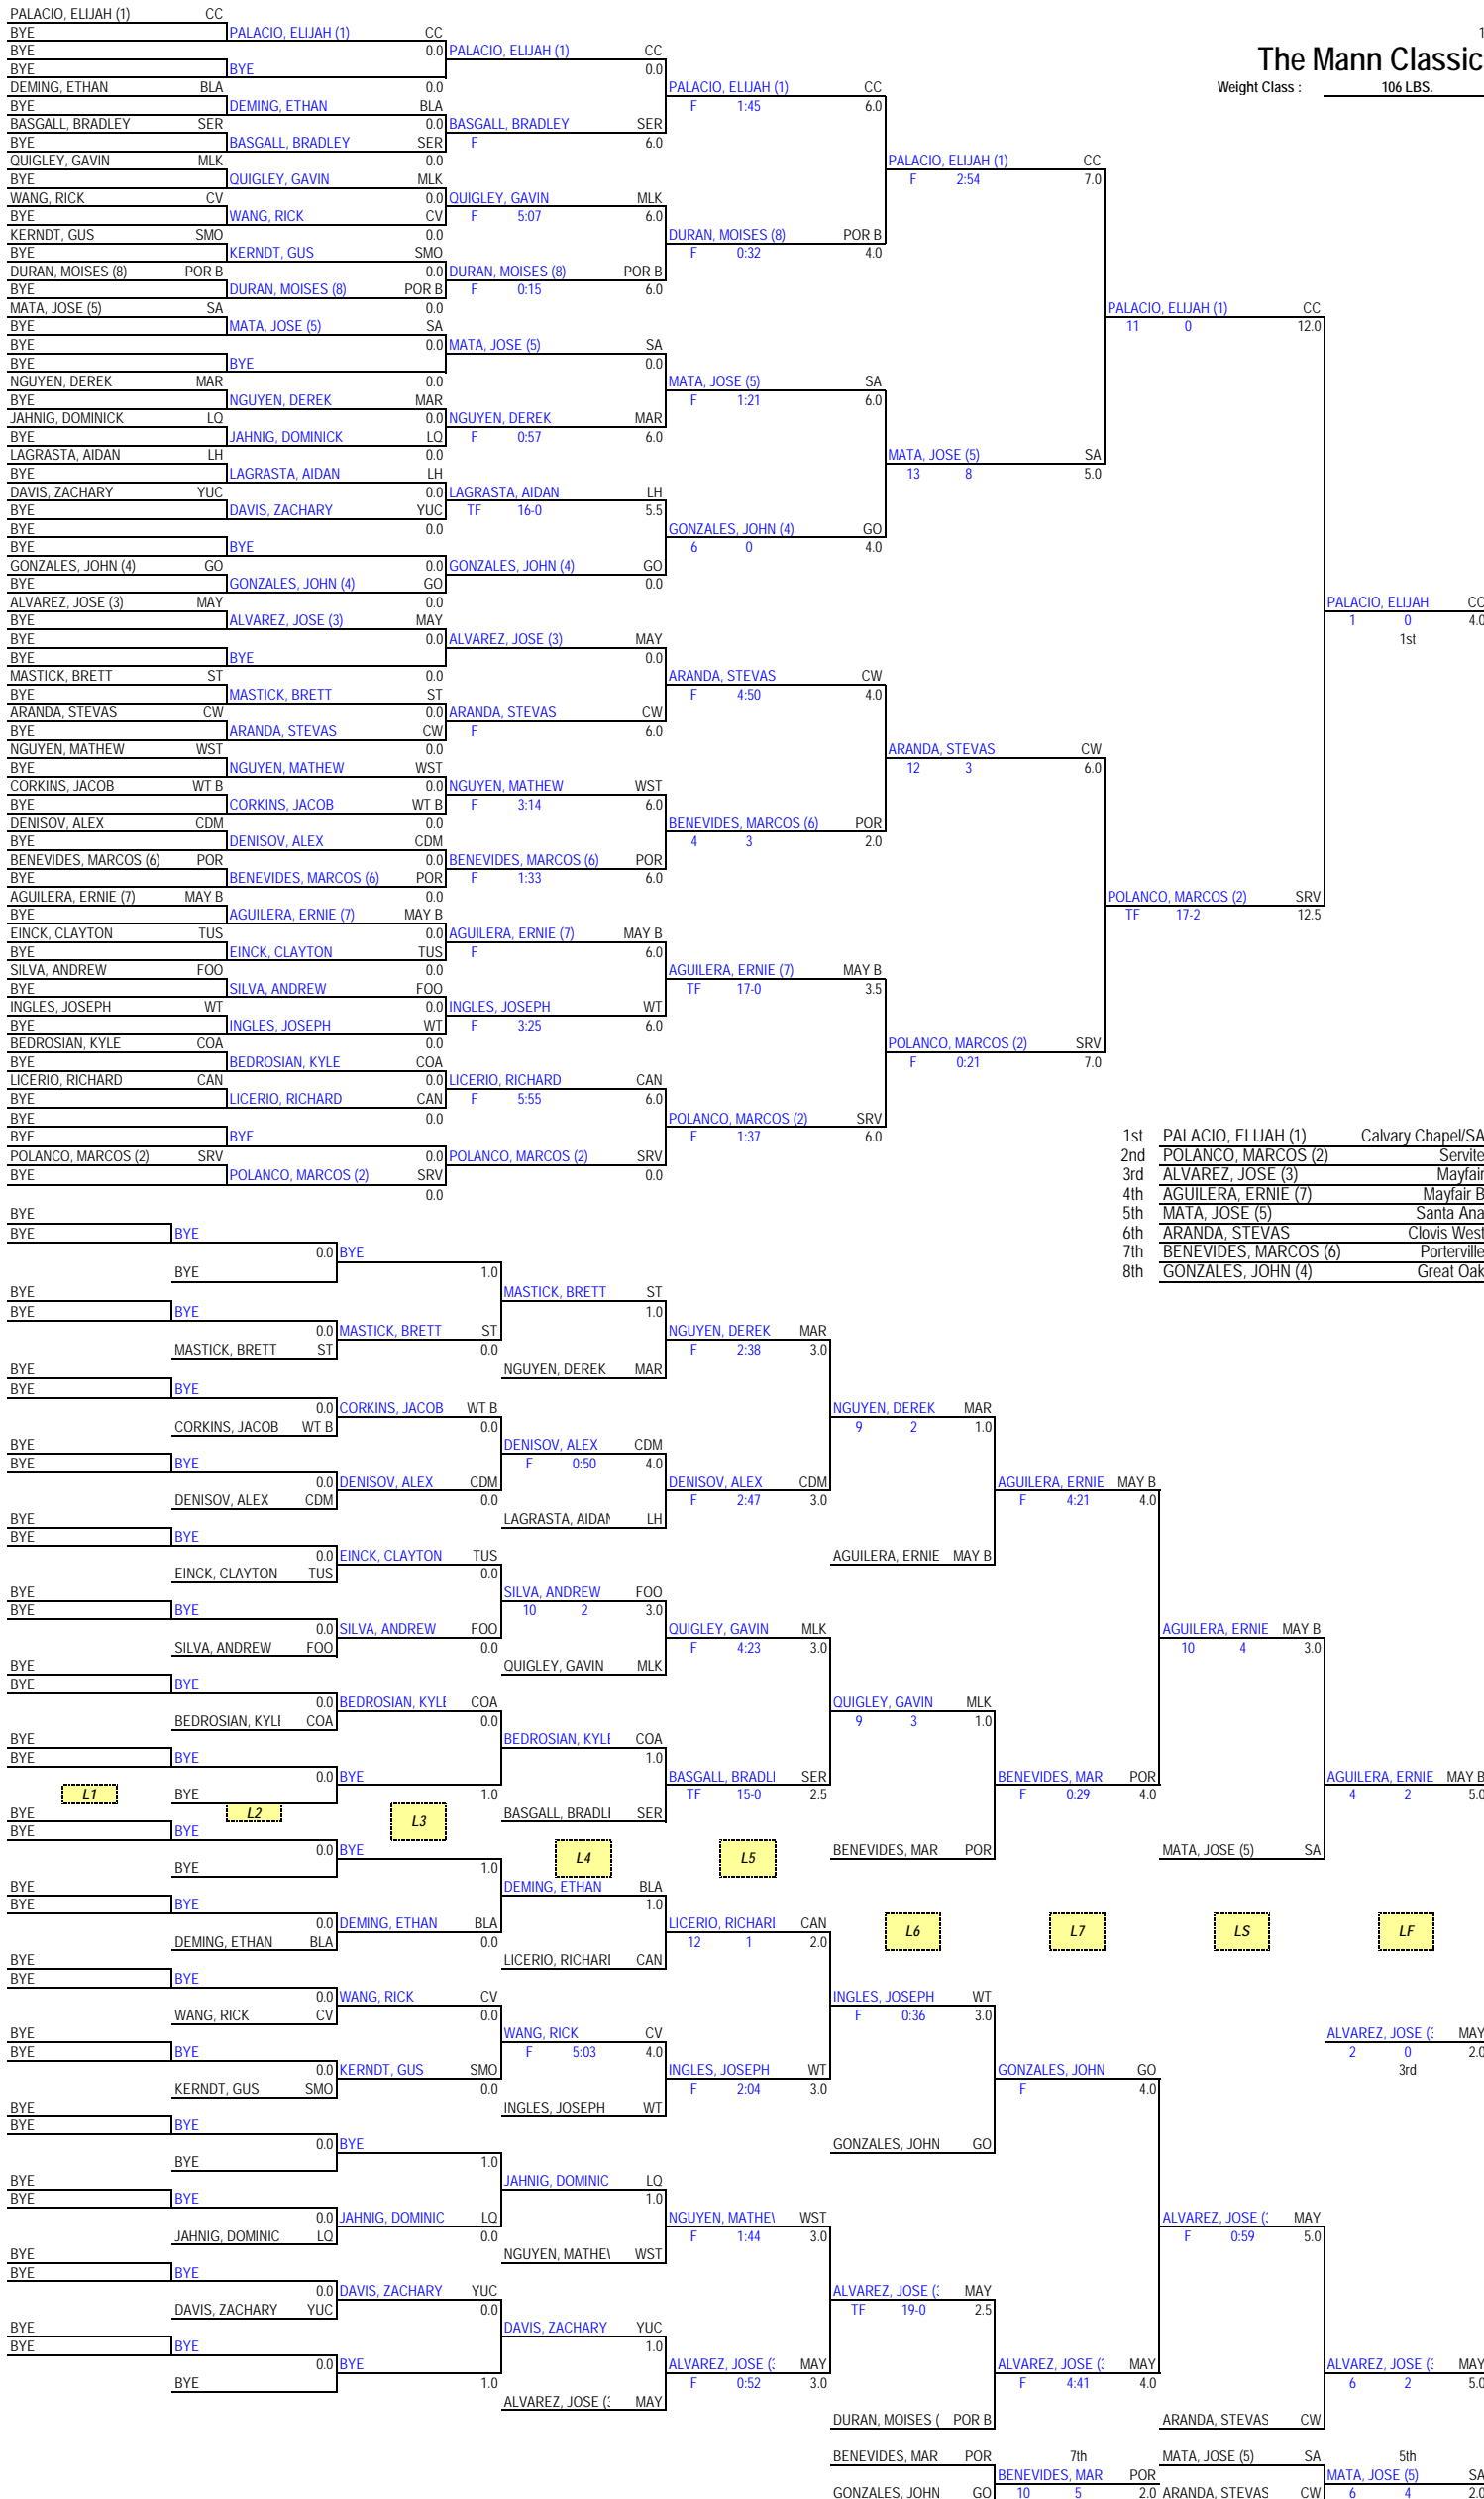

The Mann Classic

Weight Class : 106 LBS.

- 1st PALACIO, ELIJAH (1) Calvary Chapel/SA
- 2nd POLANCO, MARCOS (2) Servite
- 3rd ALVAREZ, JOSE (3) Mayfair
- 4th AGUILERA, ERNIE (7) Mayfair B
- 5th MATA, JOSE (5) Santa Ana
- 6th ARANDA, STEVAS Clovis West
- 7th BENEVIDES, MARCOS (6) Porterville
- 8th GONZALES, JOHN (4) Great Oak