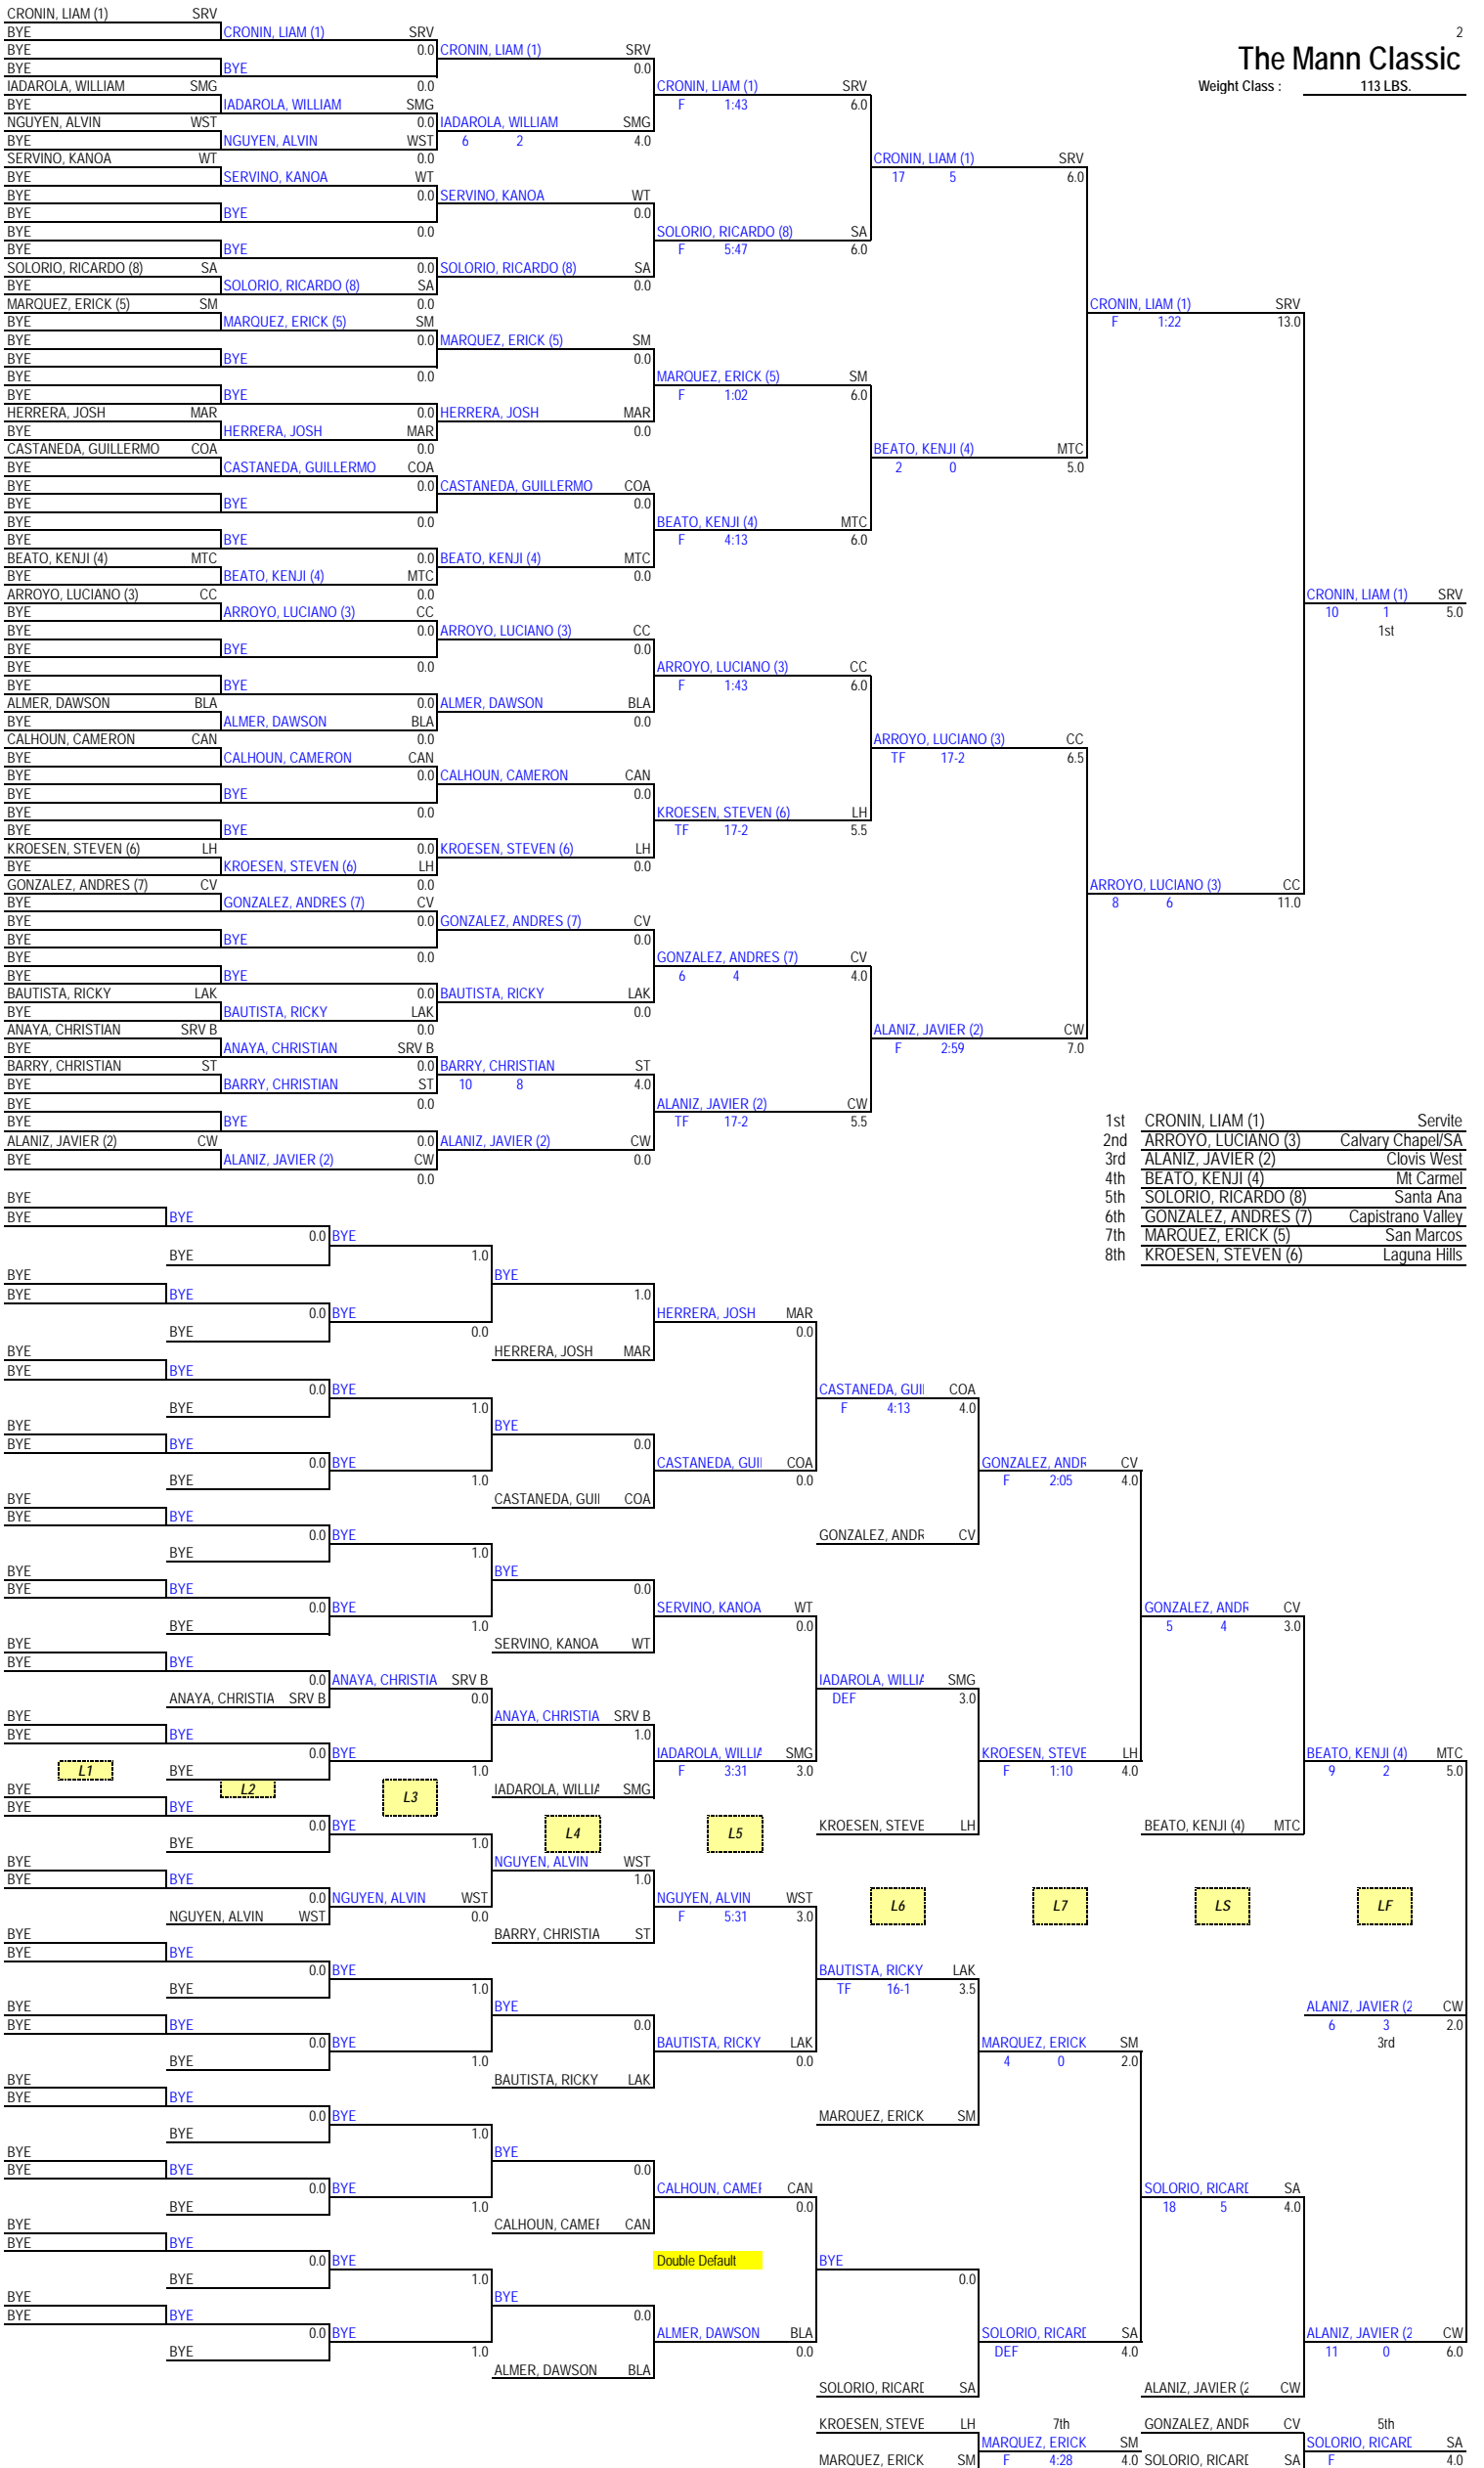

The Mann Classic

Weight Class : 113 LBS.

- 1st Cronin, Liam (1) Servite
- 2nd Arroyo, Luciano (3) Calvary Chapel/SA
- 3rd Alaniz, Javier (2) Clovis West
- 4th Beato, Kenji (4) Mt Carmel
- 5th Solorio, Ricardo (8) Santa Ana
- 6th Gonzalez, Andres (7) Capistrano Valley
- 7th Marquez, Erick (5) San Marcos
- 8th Kroesen, Steven (6) Laguna Hills