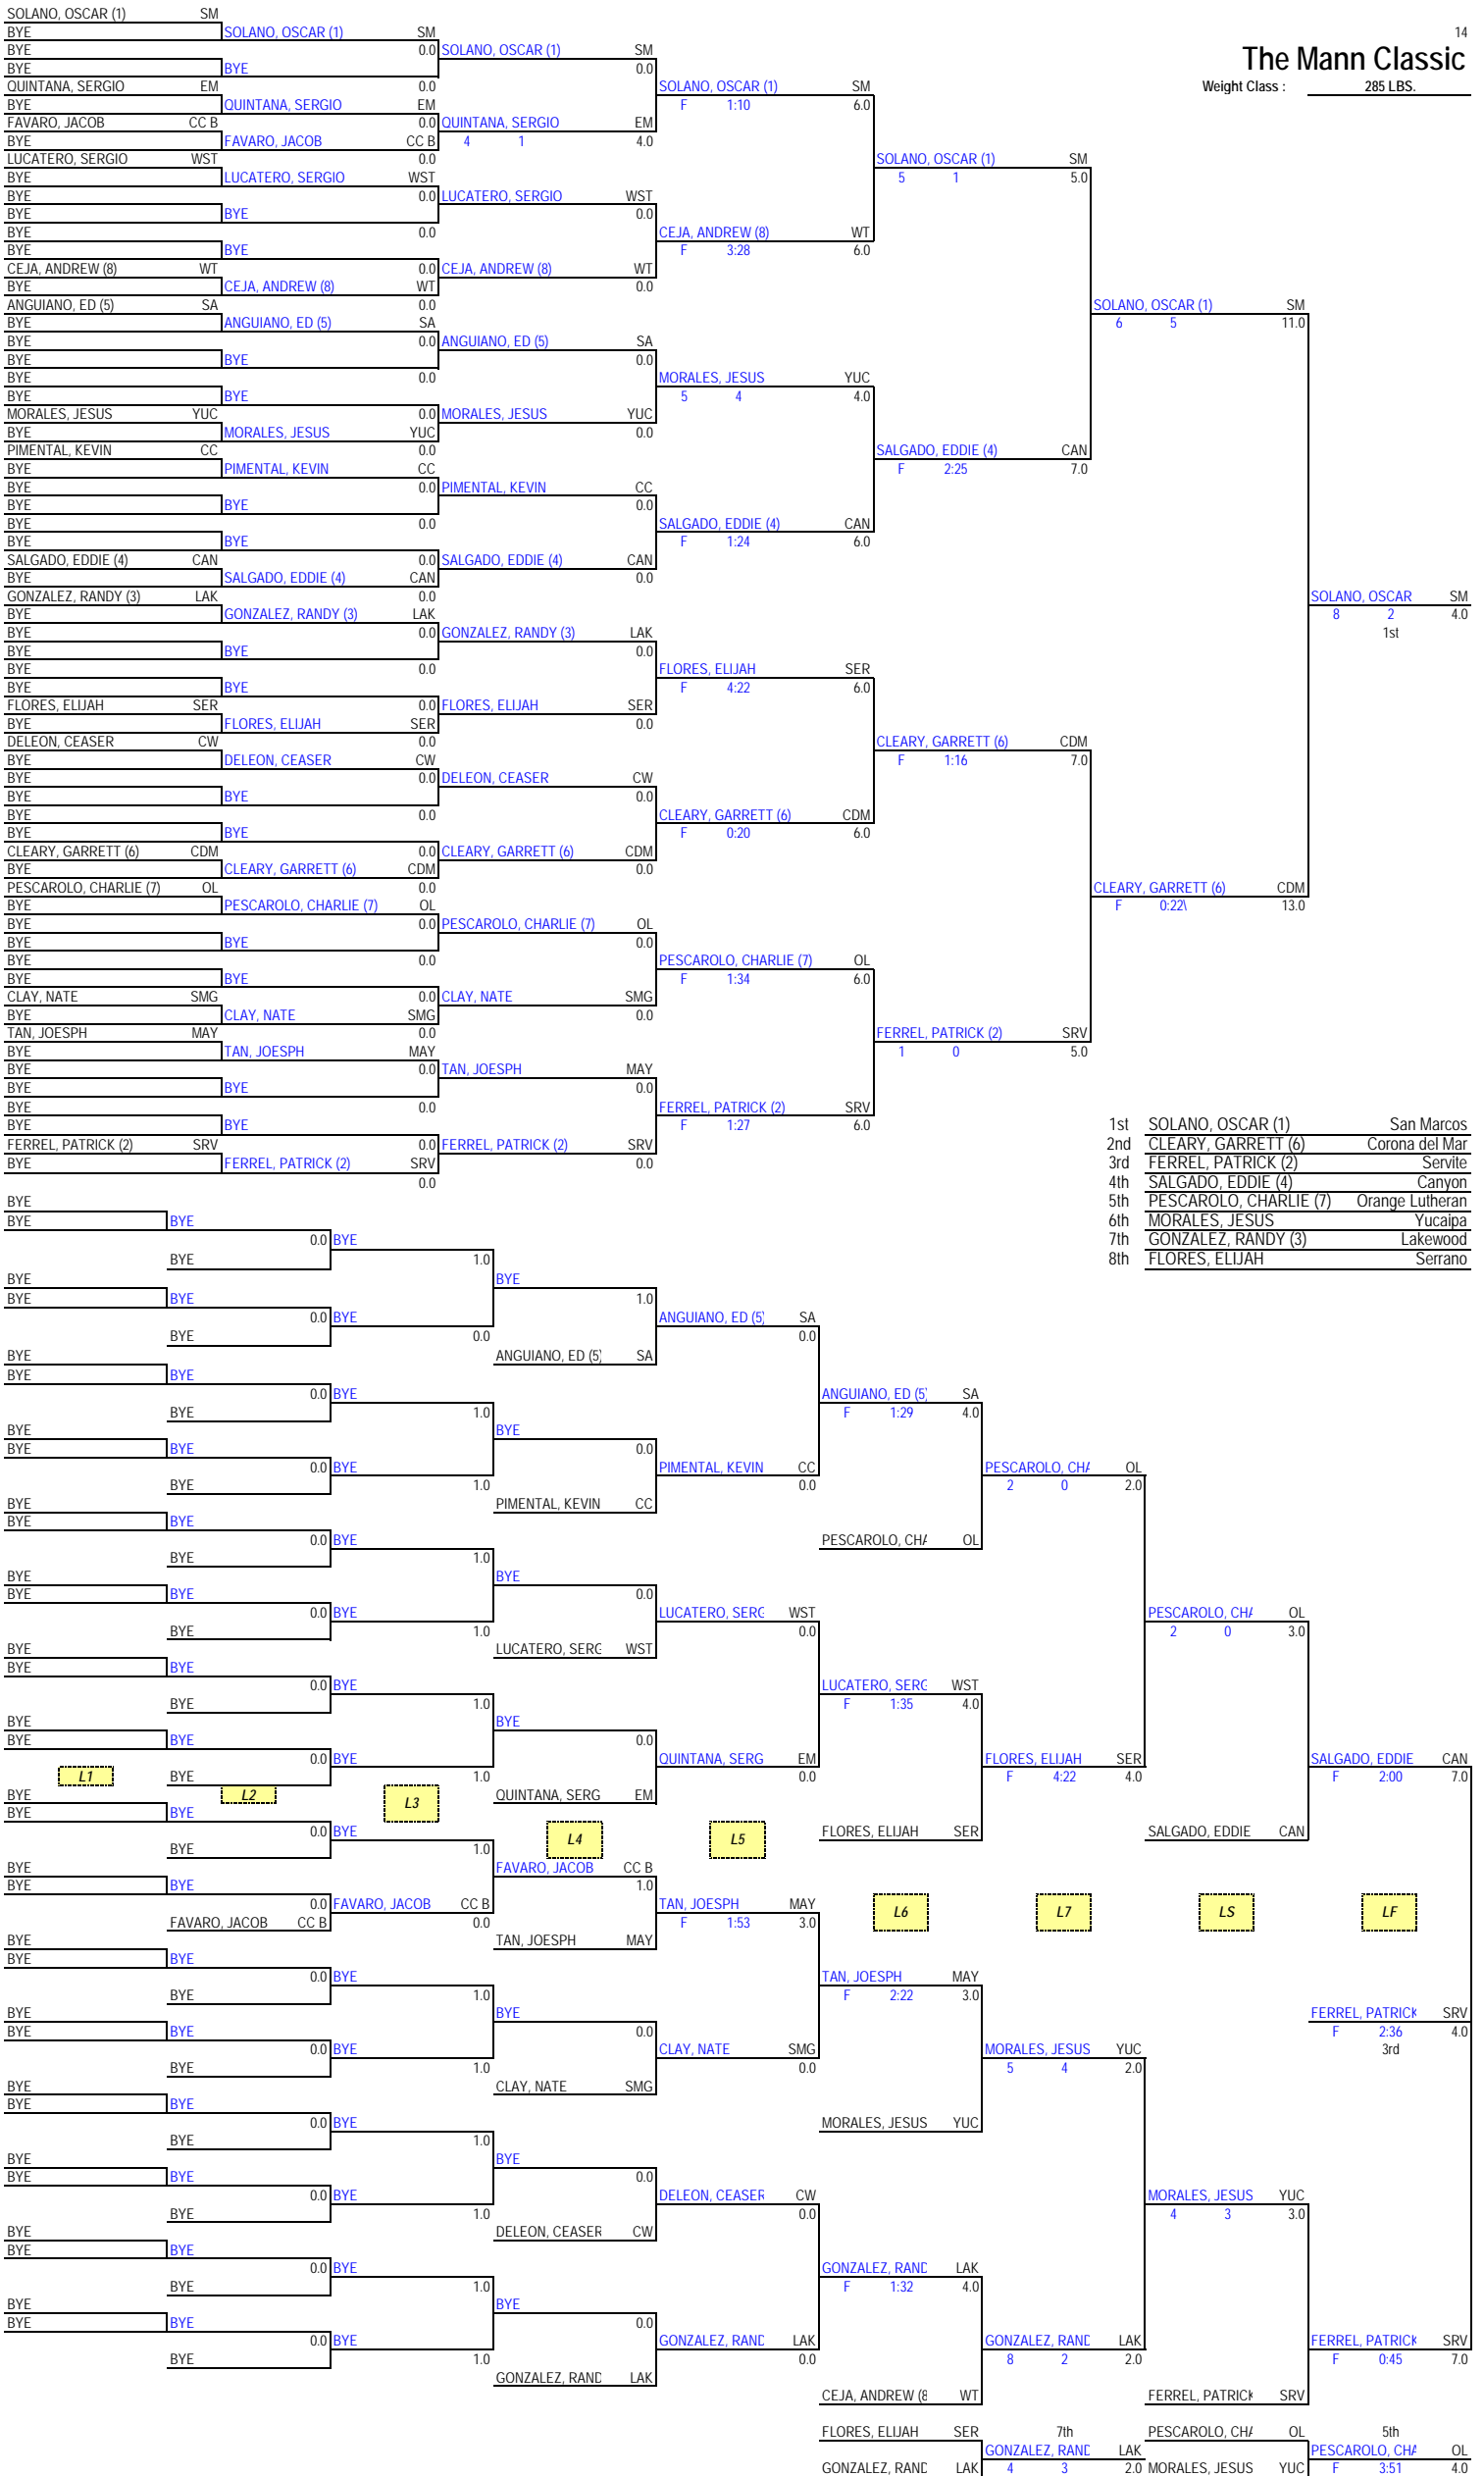

The Mann Classic

Weight Class : 285 LBS.

1st	SOLANO, OSCAR (1)	San Marcos
2nd	CLEARY, GARRETT (6)	Corona del Mar
3rd	FERREL, PATRICK (2)	Servite
4th	SALGADO, EDDIE (4)	Canyon
5th	PESCAROLO, CHARLIE (7)	Orange Lutheran
6th	MORALES, JESUS	Yucaipa
7th	GONZALEZ, RANDY (3)	Lakewood
8th	FLORES, ELIJAH	Serrano