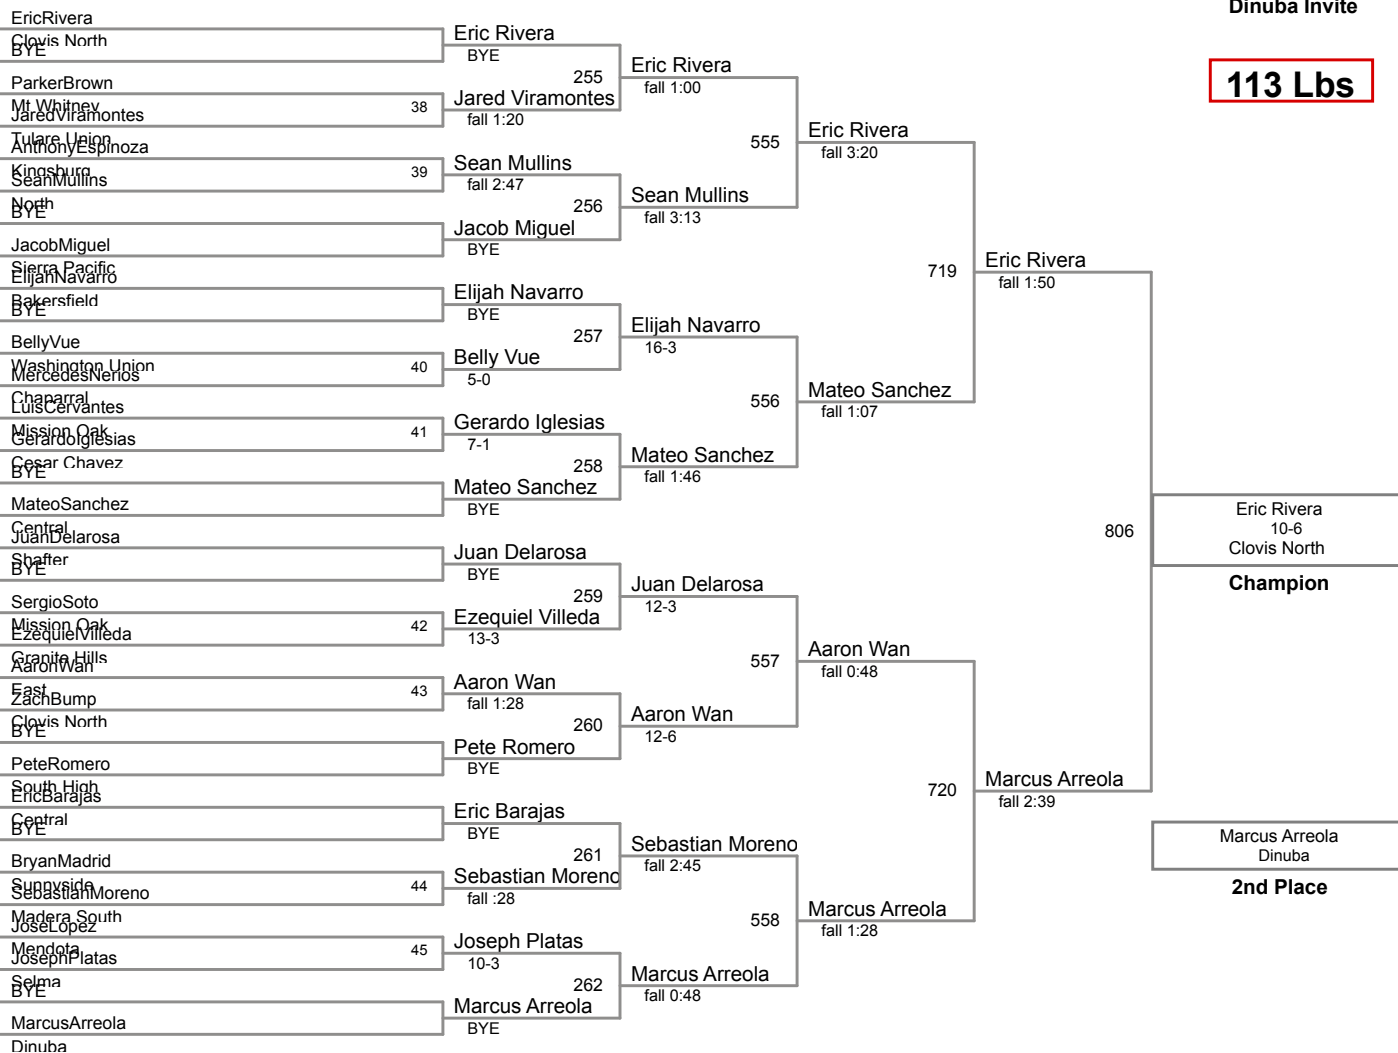

106 Lbs

113 Lbs

120 Lbs

120 Lbs

126 Lbs

132 Lbs

132 Lbs

Sal Soto
Reedley

816

Polly Aguirre
Frontier

4-0

5th Place

Jesus Solis
Righetti

815

Fernando Saldana
Golden West

6-1