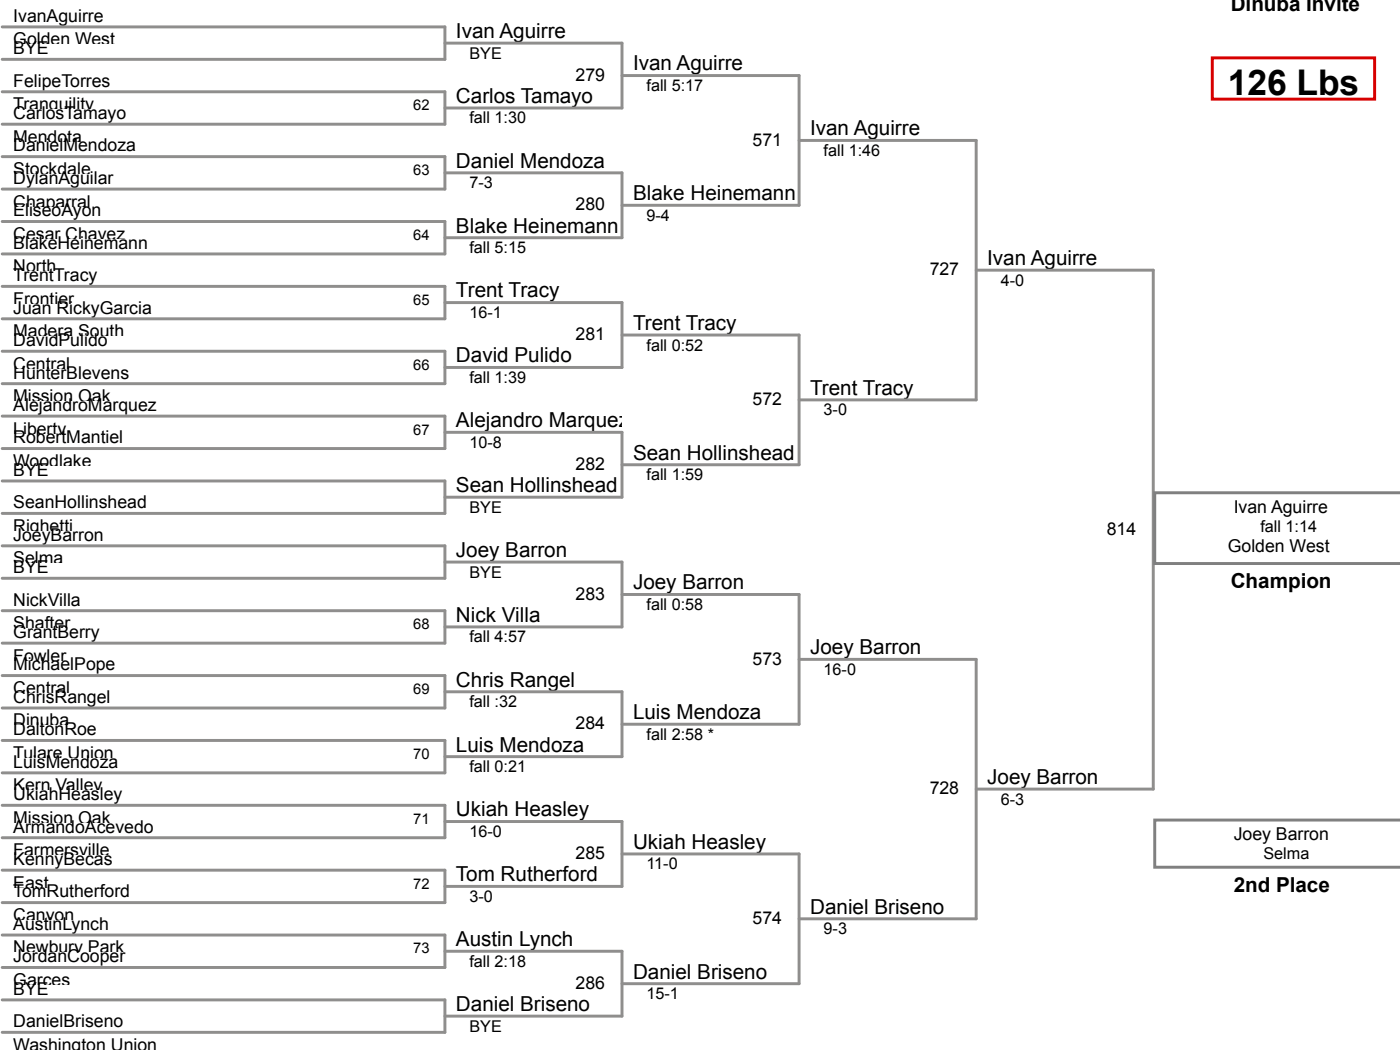

106 Lbs

113 Lbs

120 Lbs

120 Lbs

126 Lbs

132 Lbs

132 Lbs

Sal Soto
Reedley

816

Polly Aguirre
Frontier

4-0

5th Place

Jesus Solis
Righetti

815

Fernando Saldana
Golden West

6-1