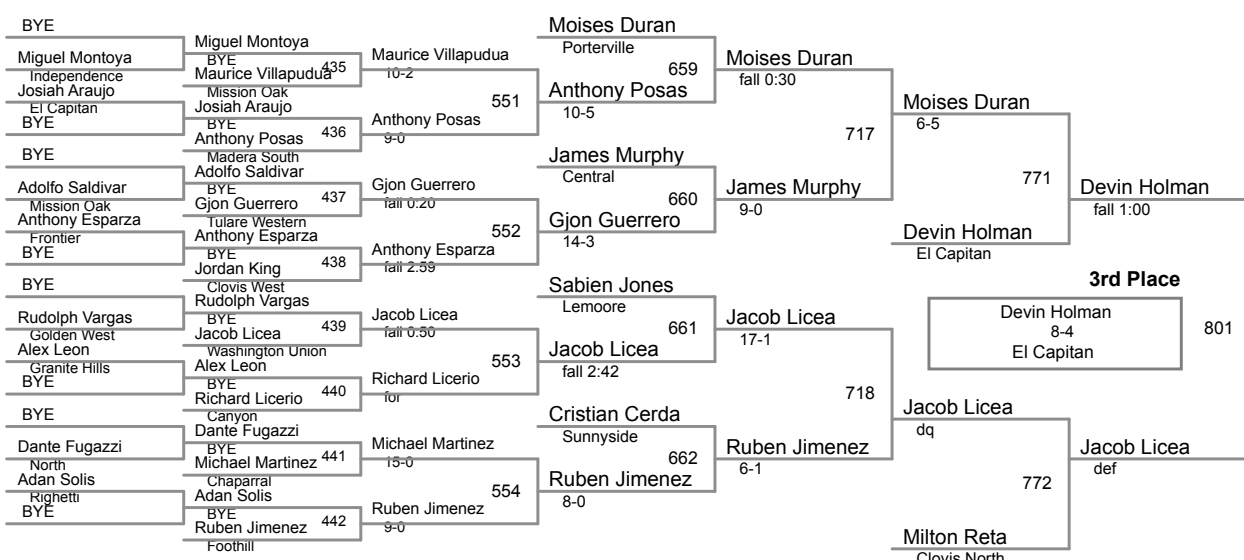

106 Lbs

113 Lbs

120 Lbs

120 Lbs

126 Lbs

132 Lbs

132 Lbs

Sal Soto
Reedley

816

Polly Aguirre
Frontier

4-0

5th Place

Jesus Solis
Righetti

815

Fernando Saldana
Golden West

6-1