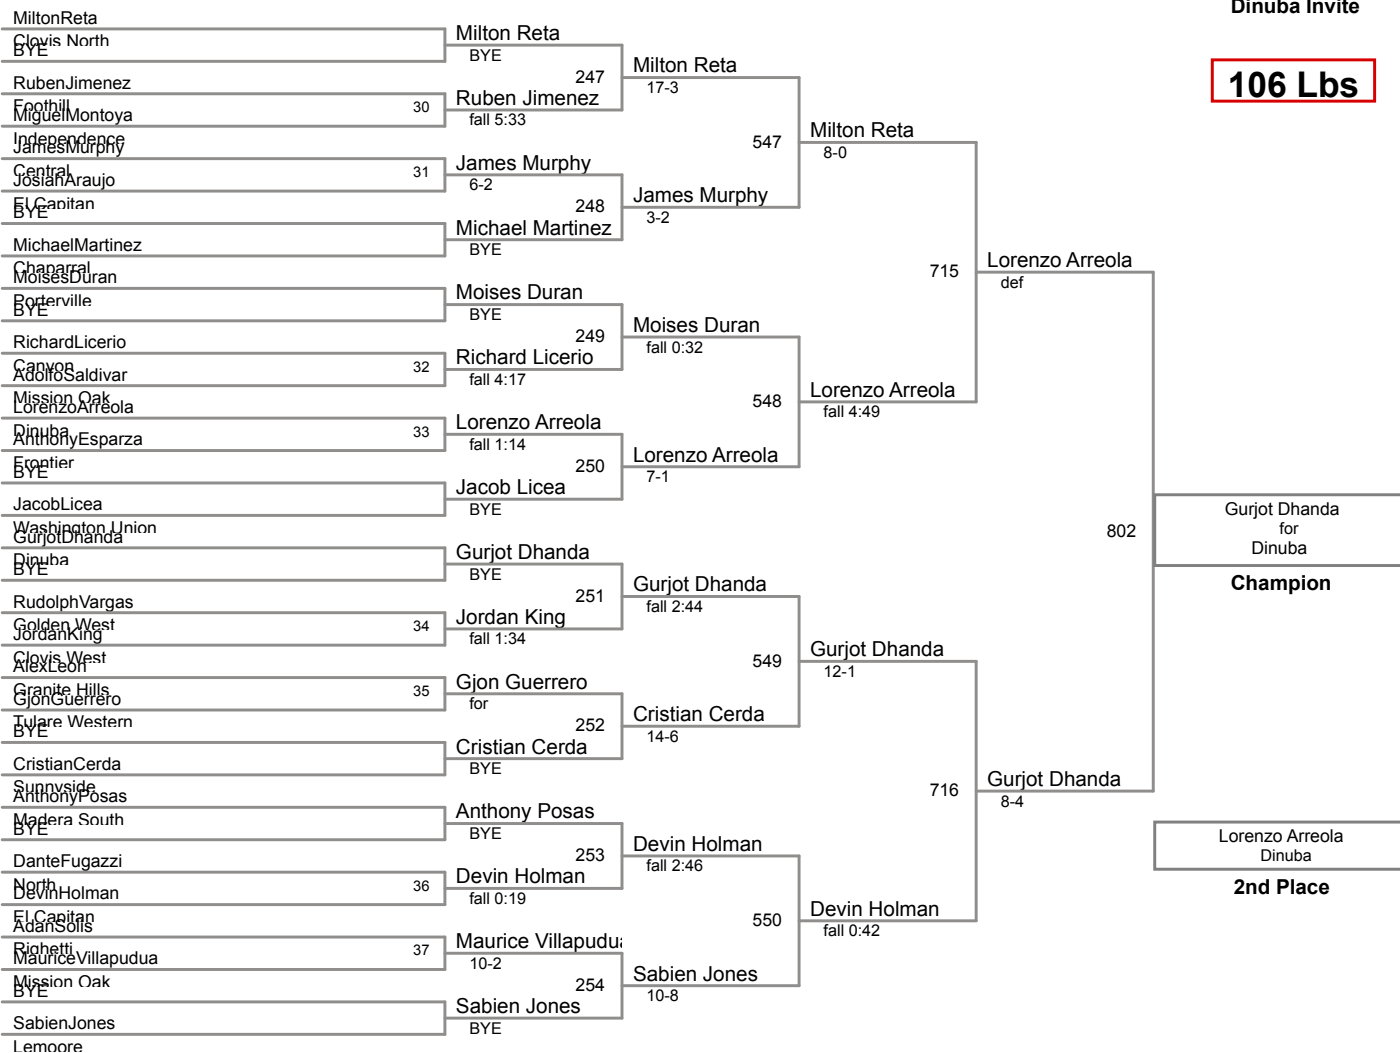

106 Lbs

113 Lbs

120 Lbs

120 Lbs

126 Lbs

132 Lbs

132 Lbs

Sal Soto
Reedley

816

Polly Aguirre
Frontier

4-0

5th Place

Jesus Solis
Righetti

815

Fernando Saldana
Golden West

6-1