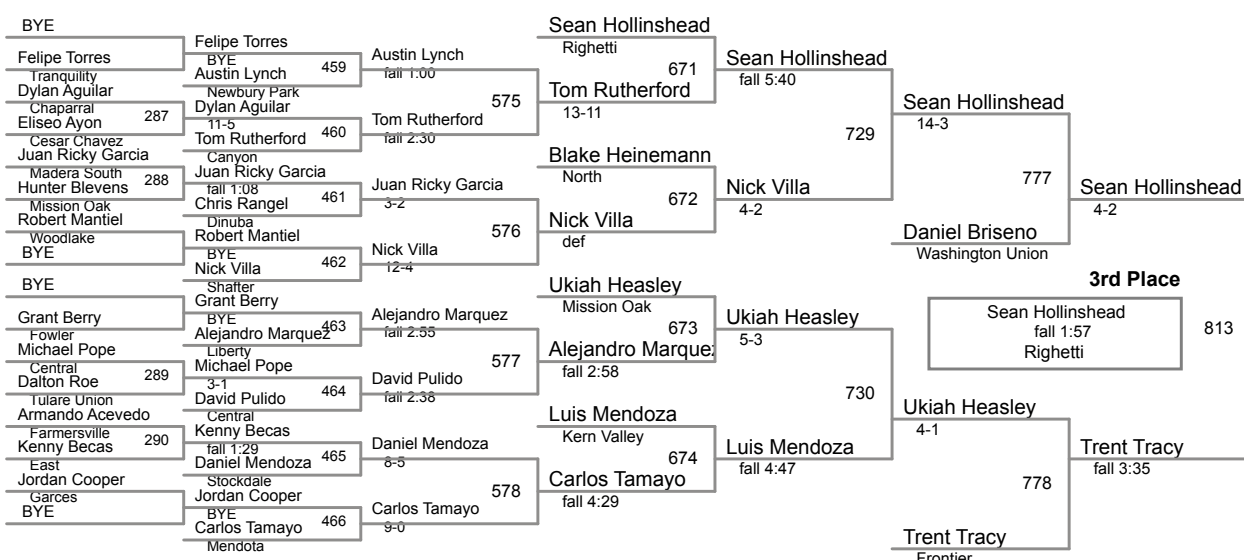

106 Lbs

113 Lbs

120 Lbs

120 Lbs

126 Lbs

132 Lbs

132 Lbs

Sal Soto
Reedley

816

Polly Aguirre
Frontier

4-0

5th Place

Jesus Solis
Righetti

815

Fernando Saldana
Golden West

6-1