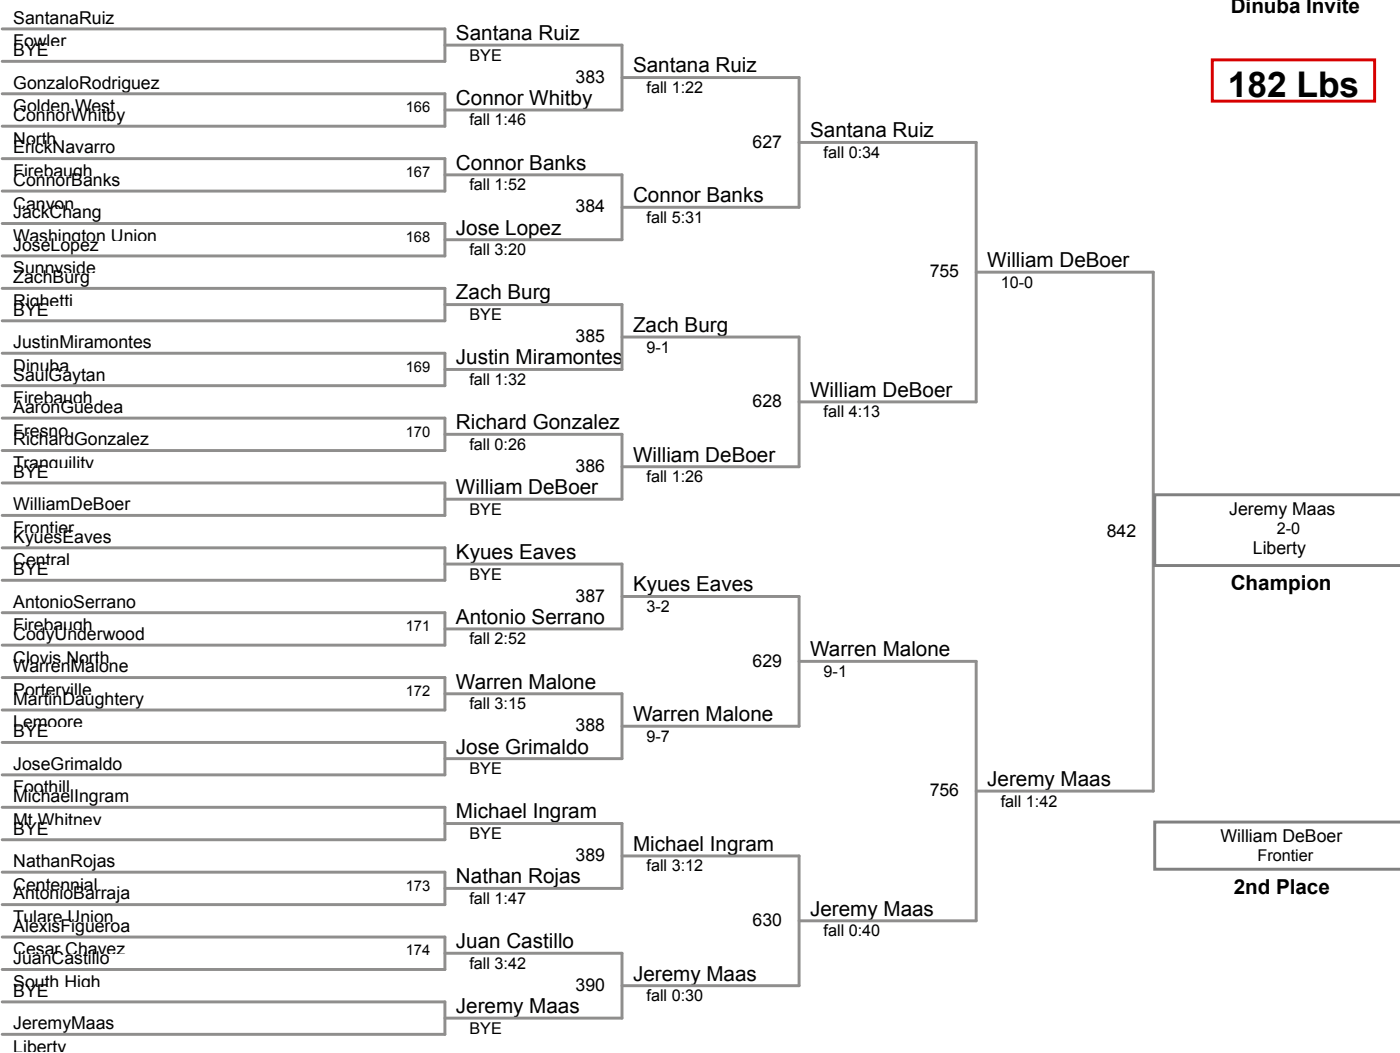

816

Polly Aguirre
Frontier

4-0

5th Place

Jesus Solis
Righetti

815

Fernando Saldana
Golden West

6-1

182 Lbs

195 Lbs

220 Lbs

285 Lbs