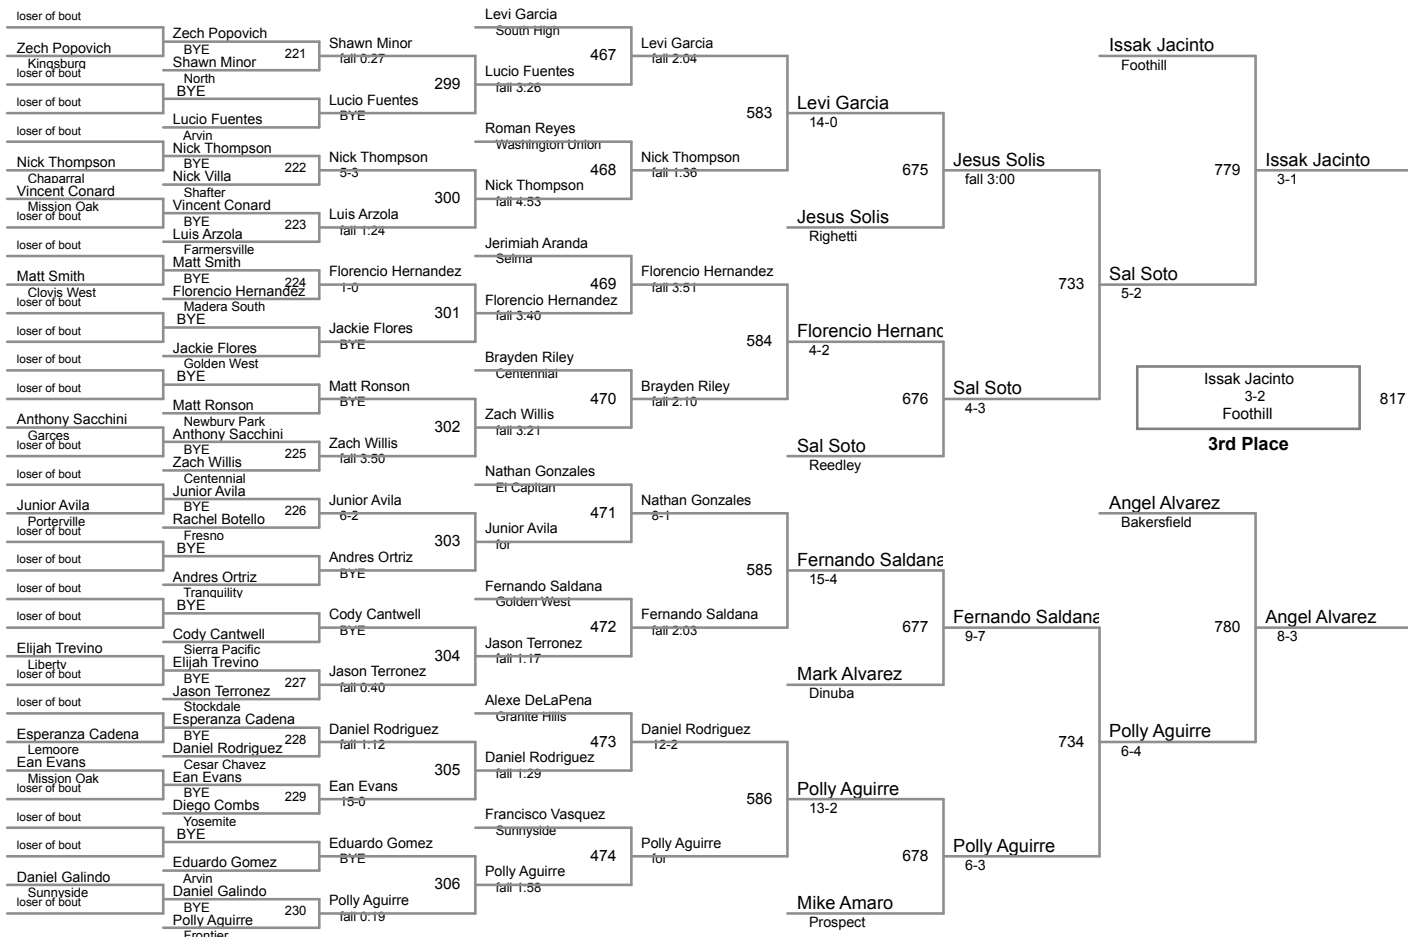

106 Lbs

113 Lbs

120 Lbs

120 Lbs

126 Lbs

132 Lbs

132 Lbs

Sal Soto
Reedley

816

Polly Aguirre
Frontier

4-0

5th Place

Jesus Solis
Righetti

815

Fernando Saldana
Golden West

6-1