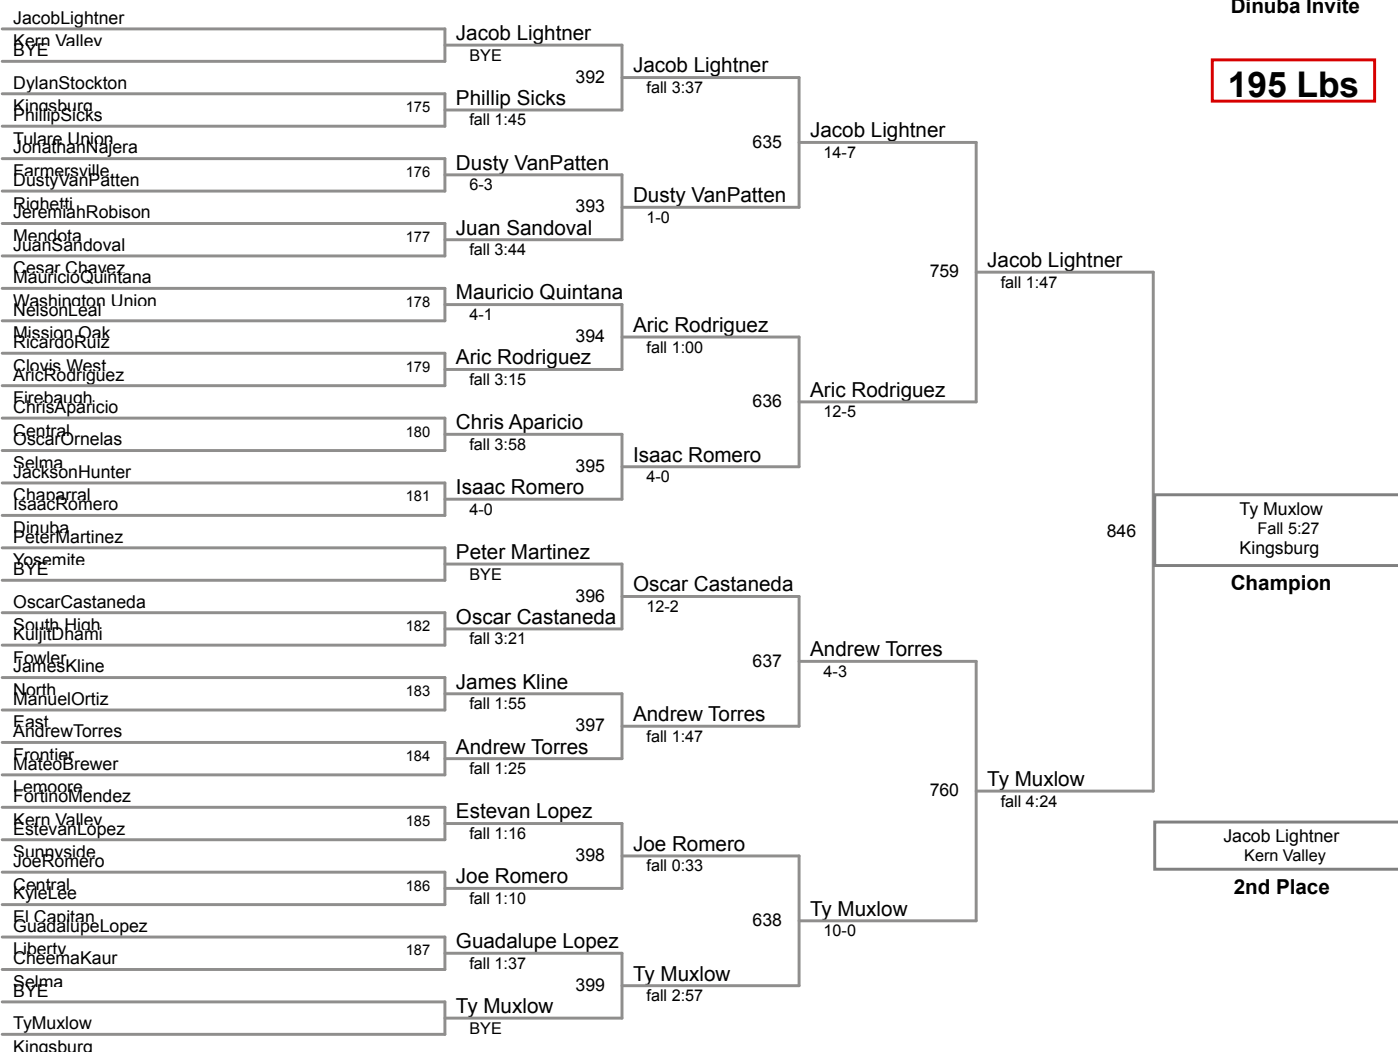

816

Polly Aguirre
Frontier

4-0

5th Place

Jesus Solis
Righetti

815

Fernando Saldana
Golden West

6-1

182 Lbs

195 Lbs

220 Lbs

285 Lbs