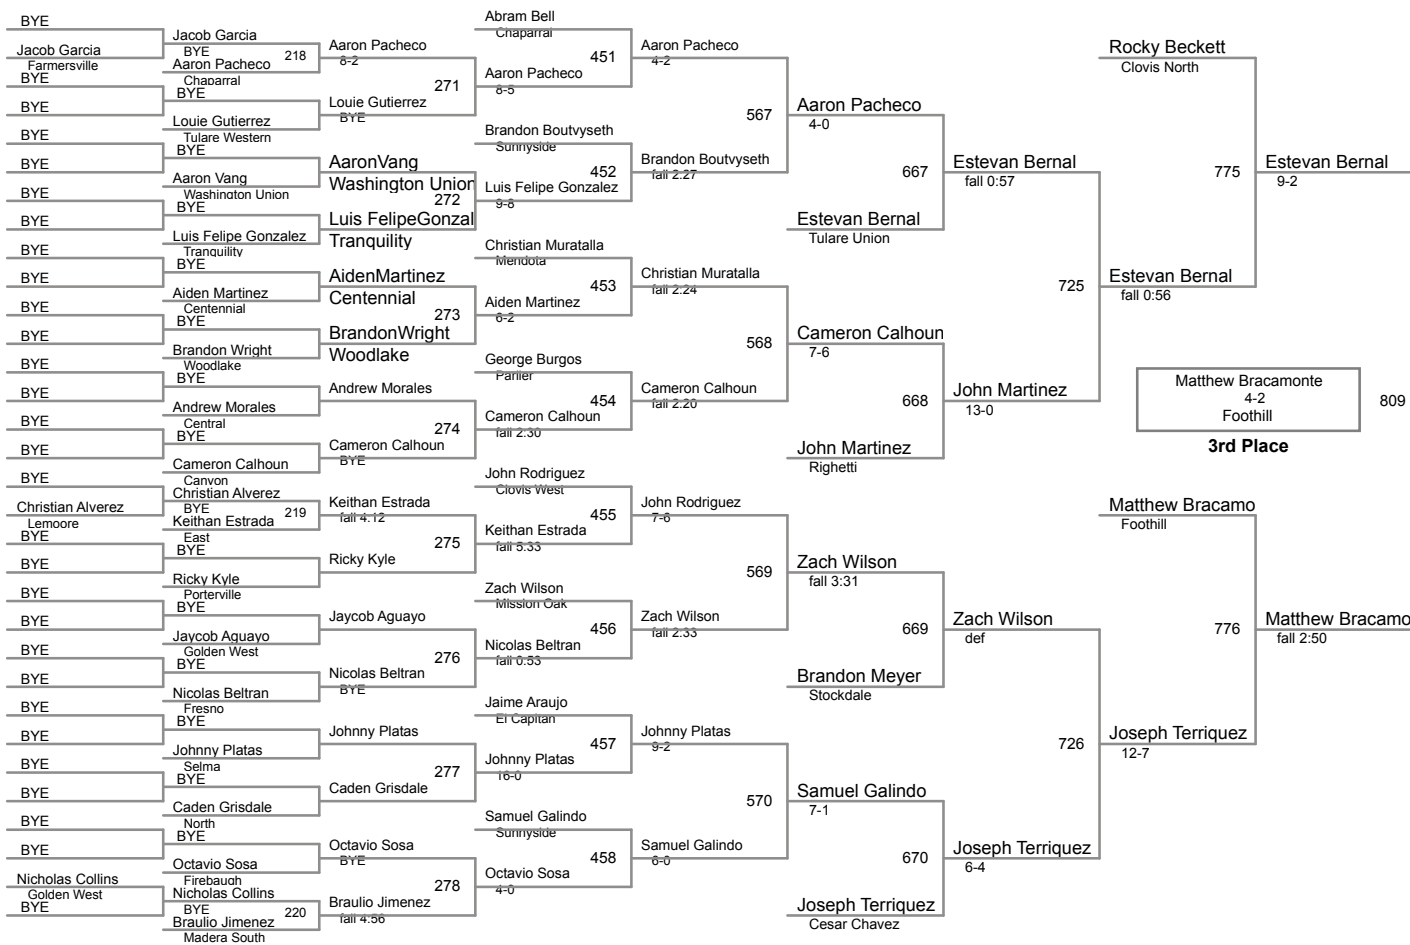

106 Lbs

113 Lbs

120 Lbs

120 Lbs

126 Lbs

132 Lbs

132 Lbs

Sal Soto
Reedley

816

Polly Aguirre
Frontier

4-0

5th Place

Jesus Solis
Righetti

815

Fernando Saldana
Golden West

6-1