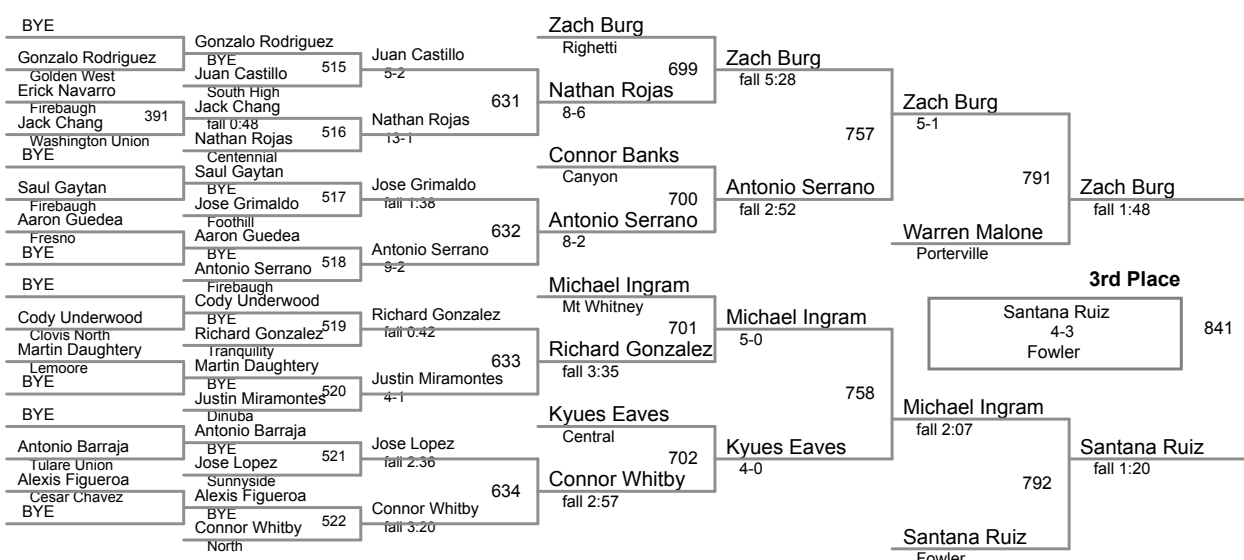

5th Place

Matt Garcia
Mt Whitney

827

Dean Nash
Righetti

7th Place

160 Lbs

170 Lbs

170 Lbs

182 Lbs

195 Lbs

220 Lbs

285 Lbs