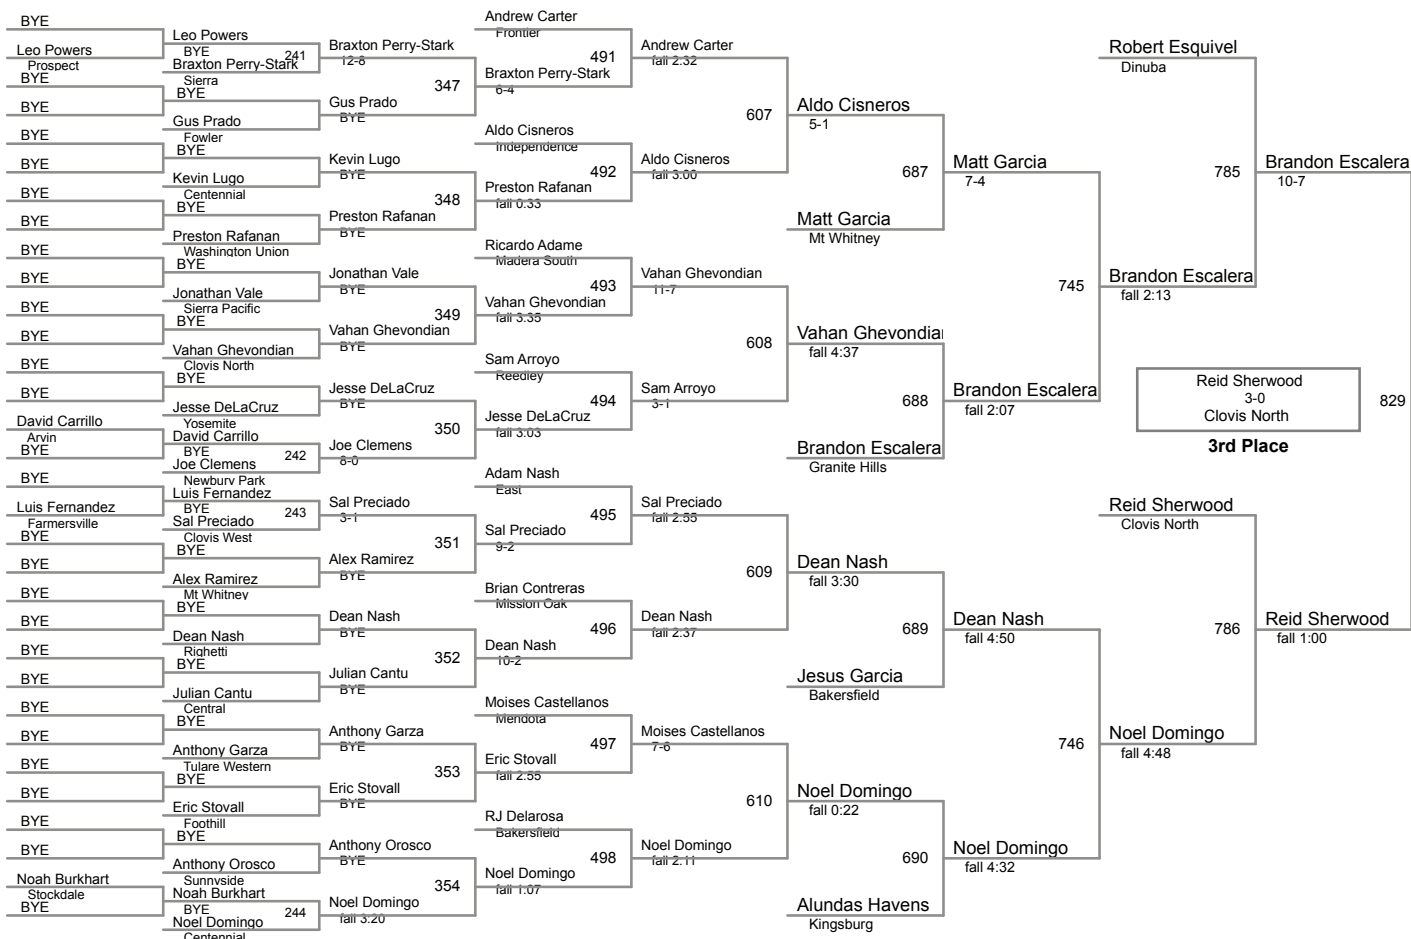

152 Lbs

Robert Esquivel
Dinuba

828

Noel Domingo
Centennial

5th Place

Matt Garcia
Mt Whitney

827

Dean Nash
Righetti

7th Place