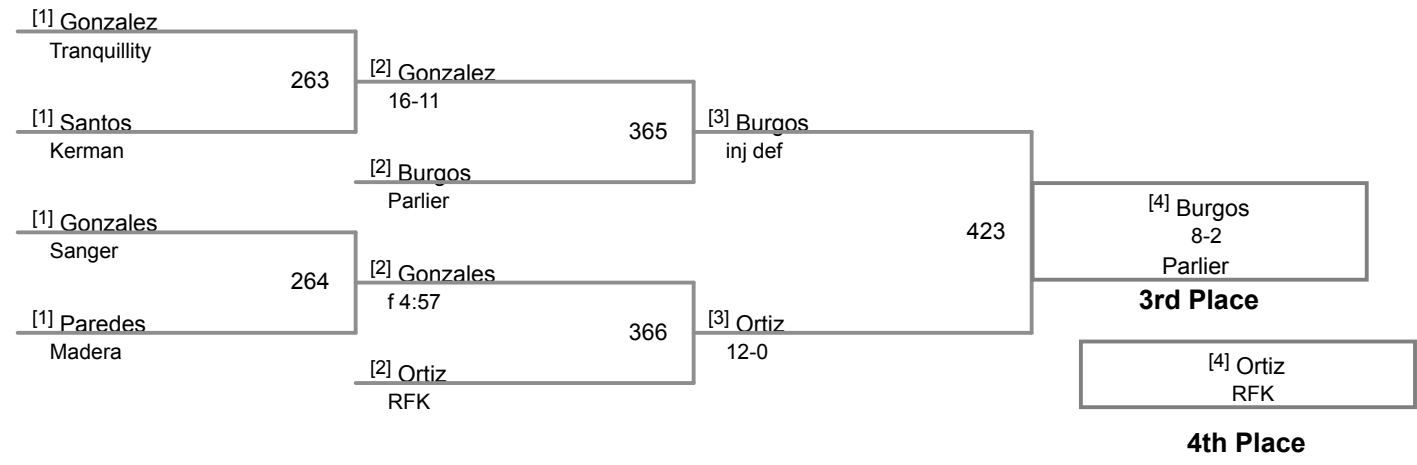

Dennis Deliddo Invitational  
Varsity

**106 Lbs**

Dennis Deliddo Invitational  
Varsity

**113 Lbs**

Dennis Deliddo Invitational  
Varsity

**120 Lbs**

Dennis Deliddo Invitational  
Varsity

**126 Lbs**

Dennis Deliddo Invitational  
Varsity

**138 Lbs**

Dennis Deliddo Invitational  
Varsity

**145 Lbs**

Dennis Deliddo Invitational  
Varsity

**152 Lbs**

Dennis Deliddo Invitational  
Varsity

**160 Lbs**