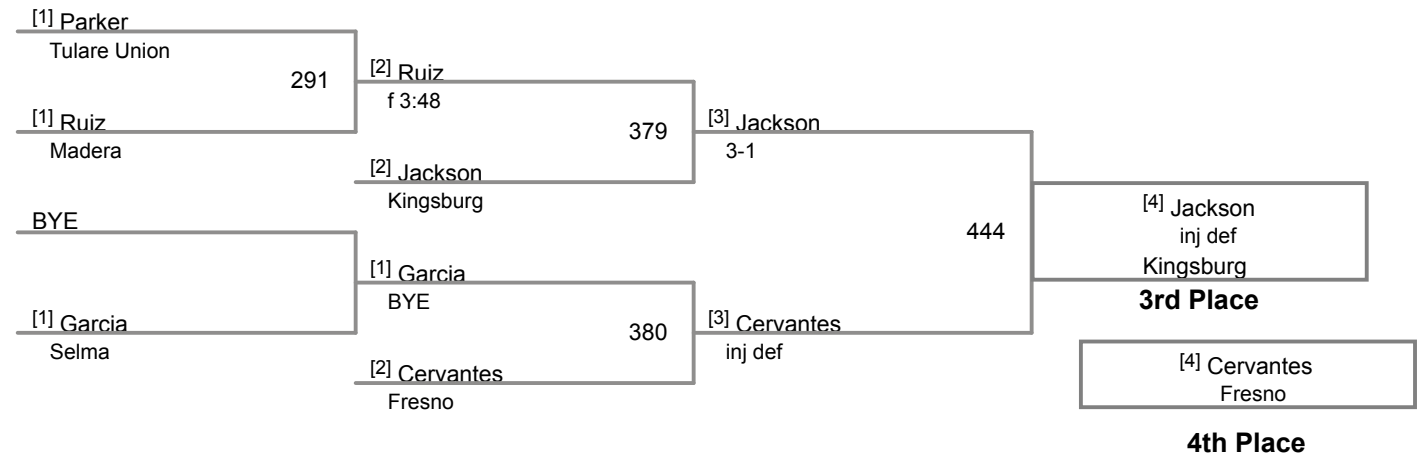

Dennis Deliddo Invitational  
Varsity

**106 Lbs**

Dennis Deliddo Invitational  
Varsity

**113 Lbs**

Dennis Deliddo Invitational  
Varsity

**120 Lbs**

Dennis Deliddo Invitational  
Varsity

**126 Lbs**

Dennis Deliddo Invitational  
Varsity

**138 Lbs**

Dennis Deliddo Invitational  
Varsity

**145 Lbs**

Dennis Deliddo Invitational  
Varsity

**152 Lbs**

Dennis Deliddo Invitational  
Varsity

**160 Lbs**

Dennis Deliddo Invitational  
Varsity

**170 Lbs**

Dennis Deliddo Invitational  
Varsity

**182 Lbs**

Dennis Deliddo Invitational  
Varsity

**195 Lbs**

Dennis Deliddo Invitational  
Varsity

**220 Lbs**