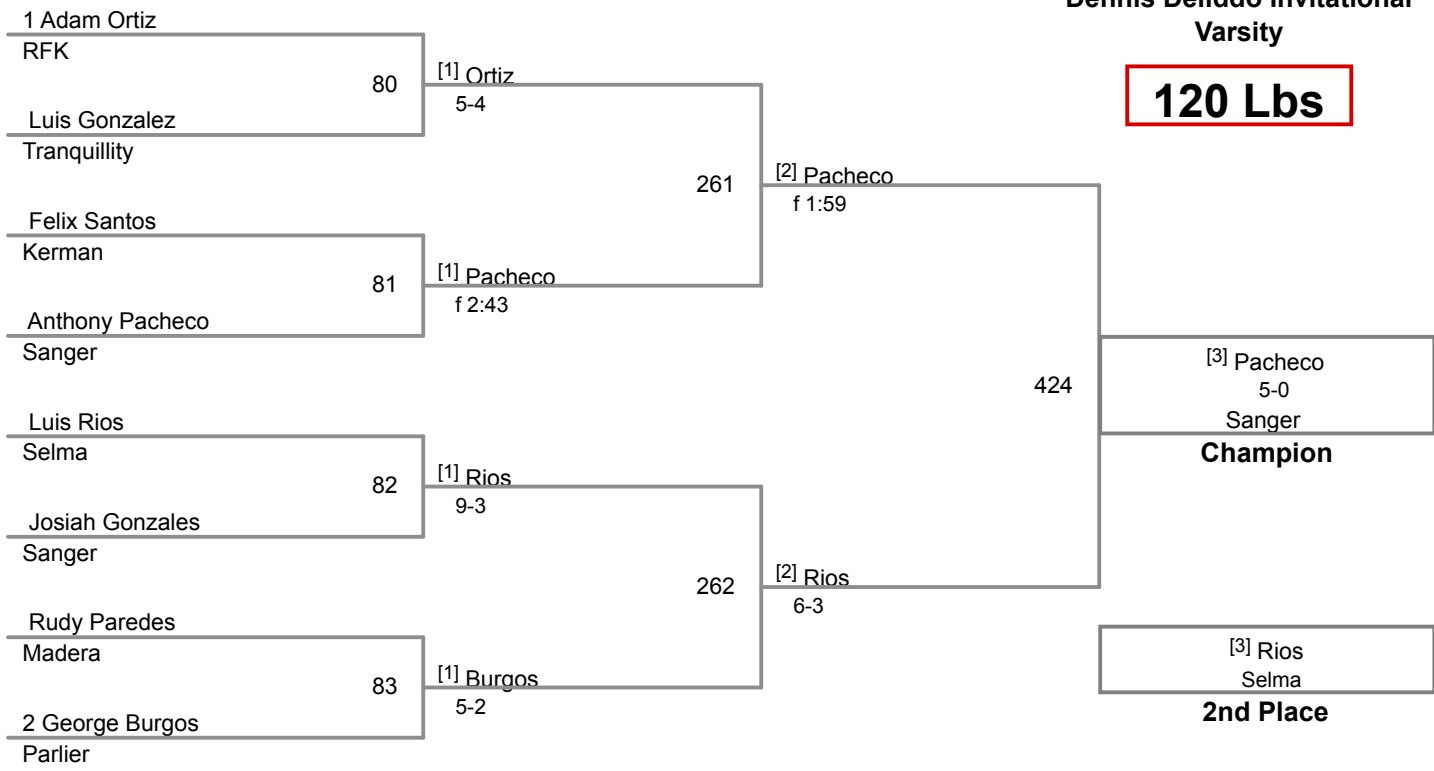

Dennis Deliddo Invitational  
Varsity

**106 Lbs**

Dennis Deliddo Invitational  
Varsity

**113 Lbs**

Dennis Deliddo Invitational  
Varsity

**120 Lbs**

Dennis Deliddo Invitational  
Varsity

**126 Lbs**

Dennis Deliddo Invitational  
Varsity

**138 Lbs**

Dennis Deliddo Invitational  
Varsity

**145 Lbs**

Dennis Deliddo Invitational  
Varsity

**152 Lbs**

Dennis Deliddo Invitational  
Varsity

**160 Lbs**