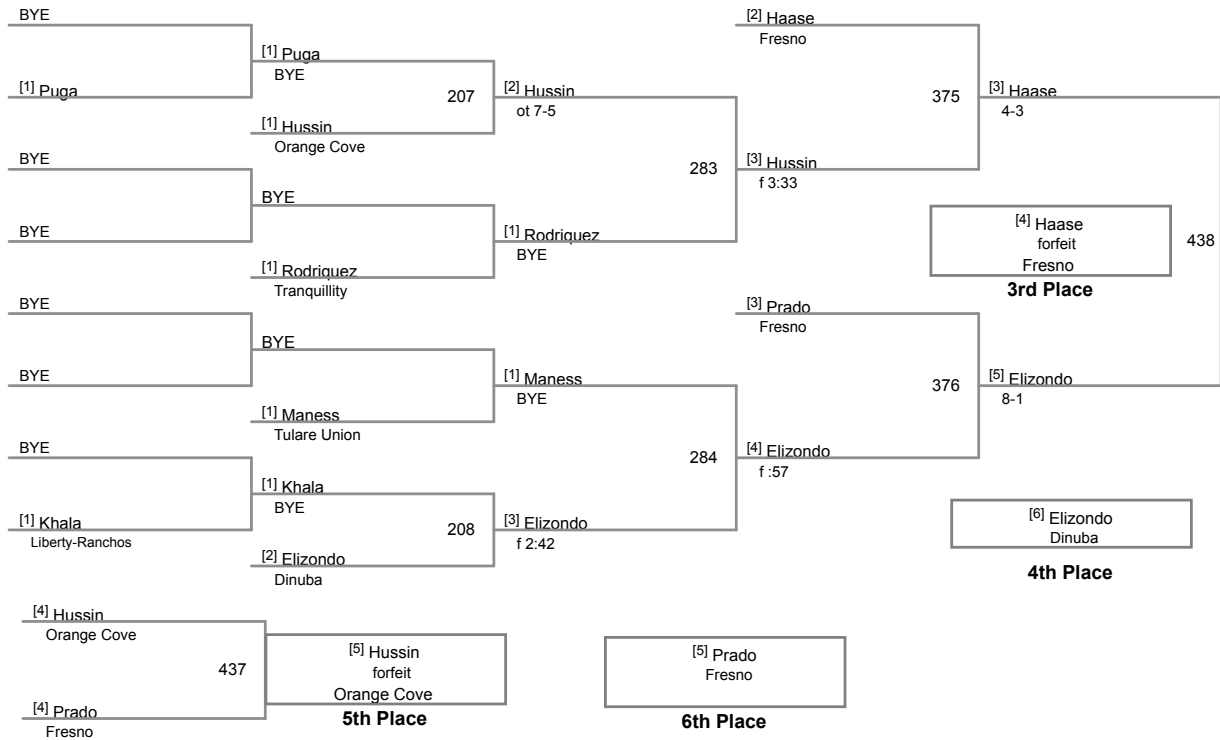

Dennis Deliddo Invitational  
Varsity

**106 Lbs**

Dennis Deliddo Invitational  
Varsity

**113 Lbs**

Dennis Deliddo Invitational  
Varsity

**120 Lbs**

Dennis Deliddo Invitational  
Varsity

**126 Lbs**

Dennis Deliddo Invitational  
Varsity

**138 Lbs**

Dennis Deliddo Invitational  
Varsity

**145 Lbs**

Dennis Deliddo Invitational  
Varsity

**152 Lbs**

Dennis Deliddo Invitational  
Varsity

**160 Lbs**

Dennis Deliddo Invitational  
Varsity

**170 Lbs**

Dennis Deliddo Invitational  
Varsity

**182 Lbs**

Dennis Deliddo Invitational  
Varsity

**195 Lbs**

Dennis Deliddo Invitational  
Varsity

**220 Lbs**