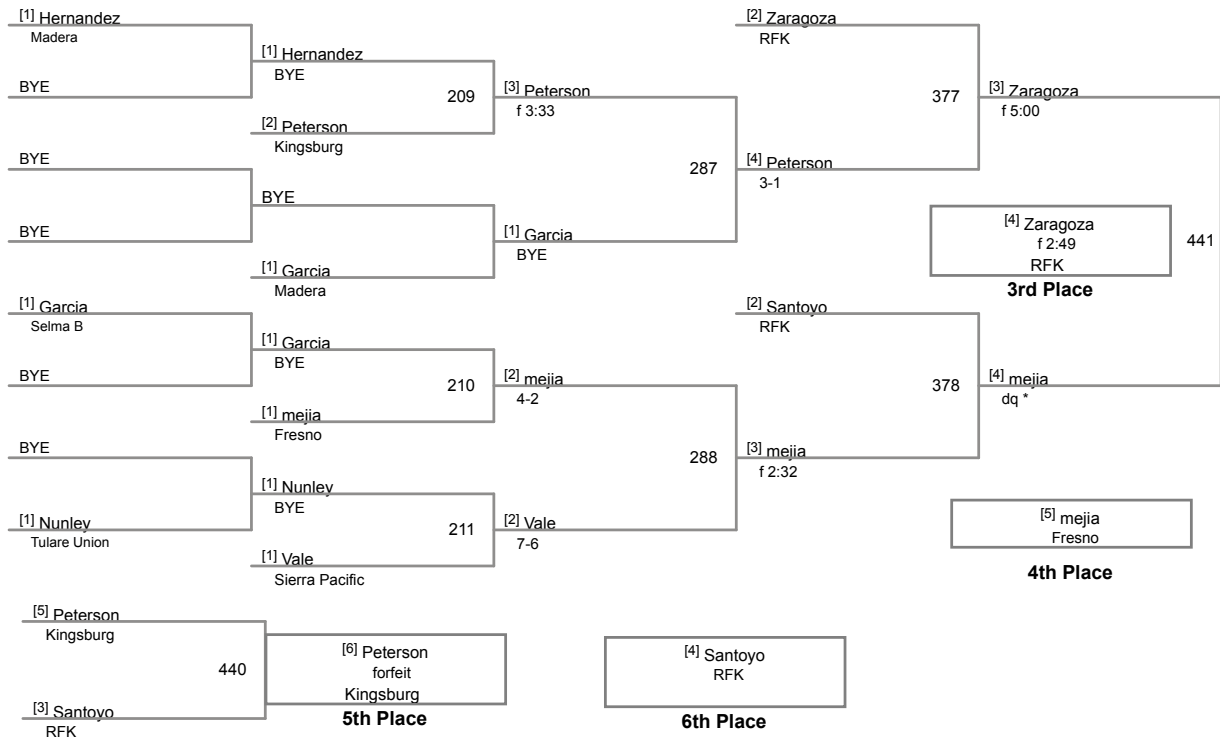

Dennis Deliddo Invitational  
Varsity

**138 Lbs**

Dennis Deliddo Invitational  
Varsity

**145 Lbs**

Dennis Deliddo Invitational  
Varsity

**152 Lbs**

Dennis Deliddo Invitational  
Varsity

**160 Lbs**

Dennis Deliddo Invitational  
Varsity

**170 Lbs**

Dennis Deliddo Invitational  
Varsity

**182 Lbs**

Dennis Deliddo Invitational  
Varsity

**195 Lbs**

Dennis Deliddo Invitational  
Varsity

**220 Lbs**