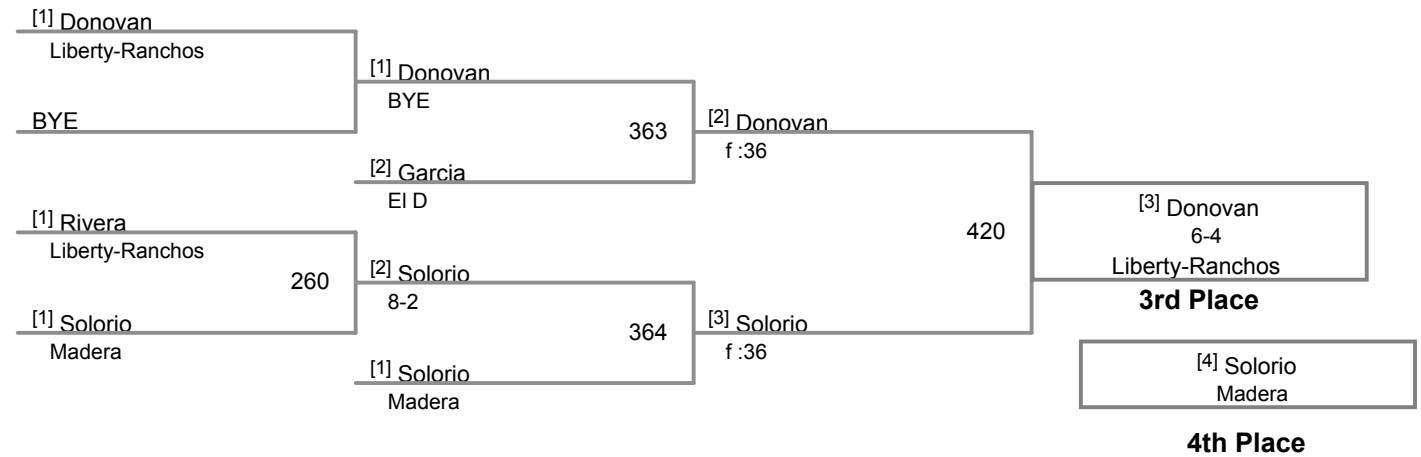

Dennis Deliddo Invitational  
Varsity

**106 Lbs**

Dennis Deliddo Invitational  
Varsity

**113 Lbs**

Dennis Deliddo Invitational  
Varsity

**120 Lbs**

Dennis Deliddo Invitational  
Varsity

**126 Lbs**

Dennis Deliddo Invitational  
Varsity

**138 Lbs**

Dennis Deliddo Invitational  
Varsity

**145 Lbs**

Dennis Deliddo Invitational  
Varsity

**152 Lbs**

Dennis Deliddo Invitational  
Varsity

**160 Lbs**