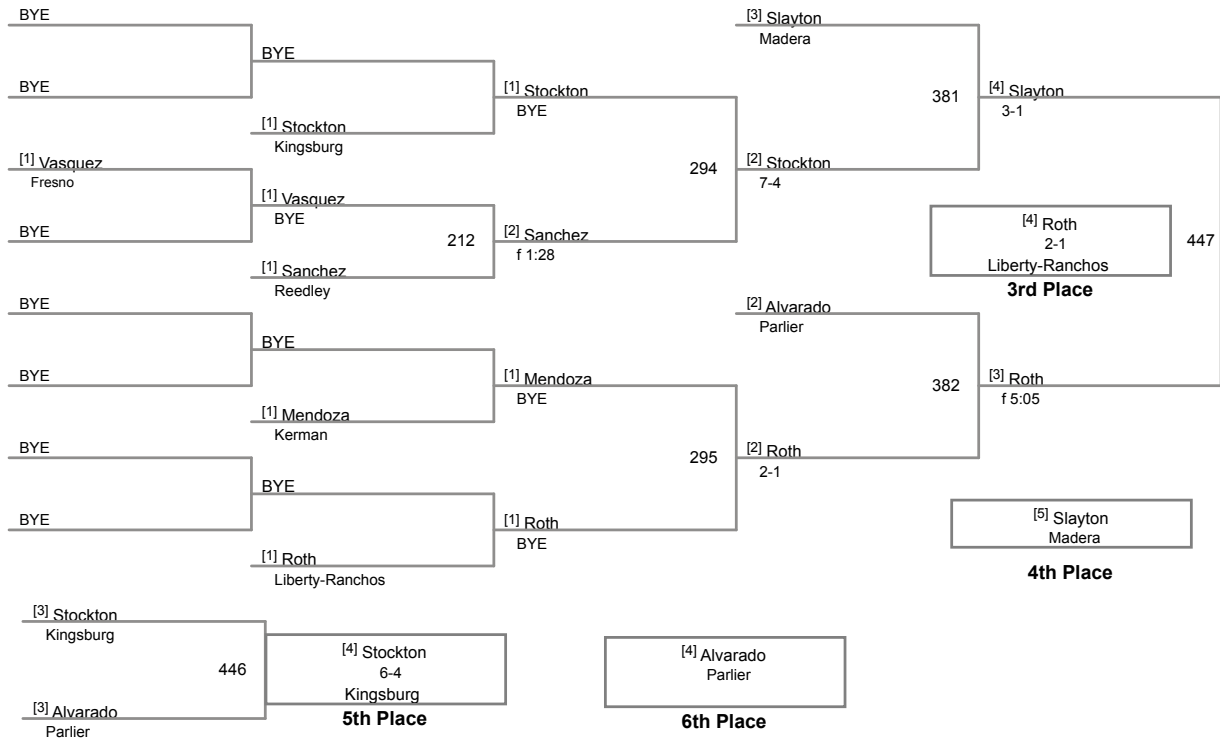

Dennis Deliddo Invitational  
Varsity

**138 Lbs**

Dennis Deliddo Invitational  
Varsity

**145 Lbs**

Dennis Deliddo Invitational  
Varsity

**152 Lbs**

Dennis Deliddo Invitational  
Varsity

**160 Lbs**

Dennis Deliddo Invitational  
Varsity

**170 Lbs**

Dennis Deliddo Invitational  
Varsity

**182 Lbs**

Dennis Deliddo Invitational  
Varsity

**195 Lbs**

Dennis Deliddo Invitational  
Varsity

**220 Lbs**