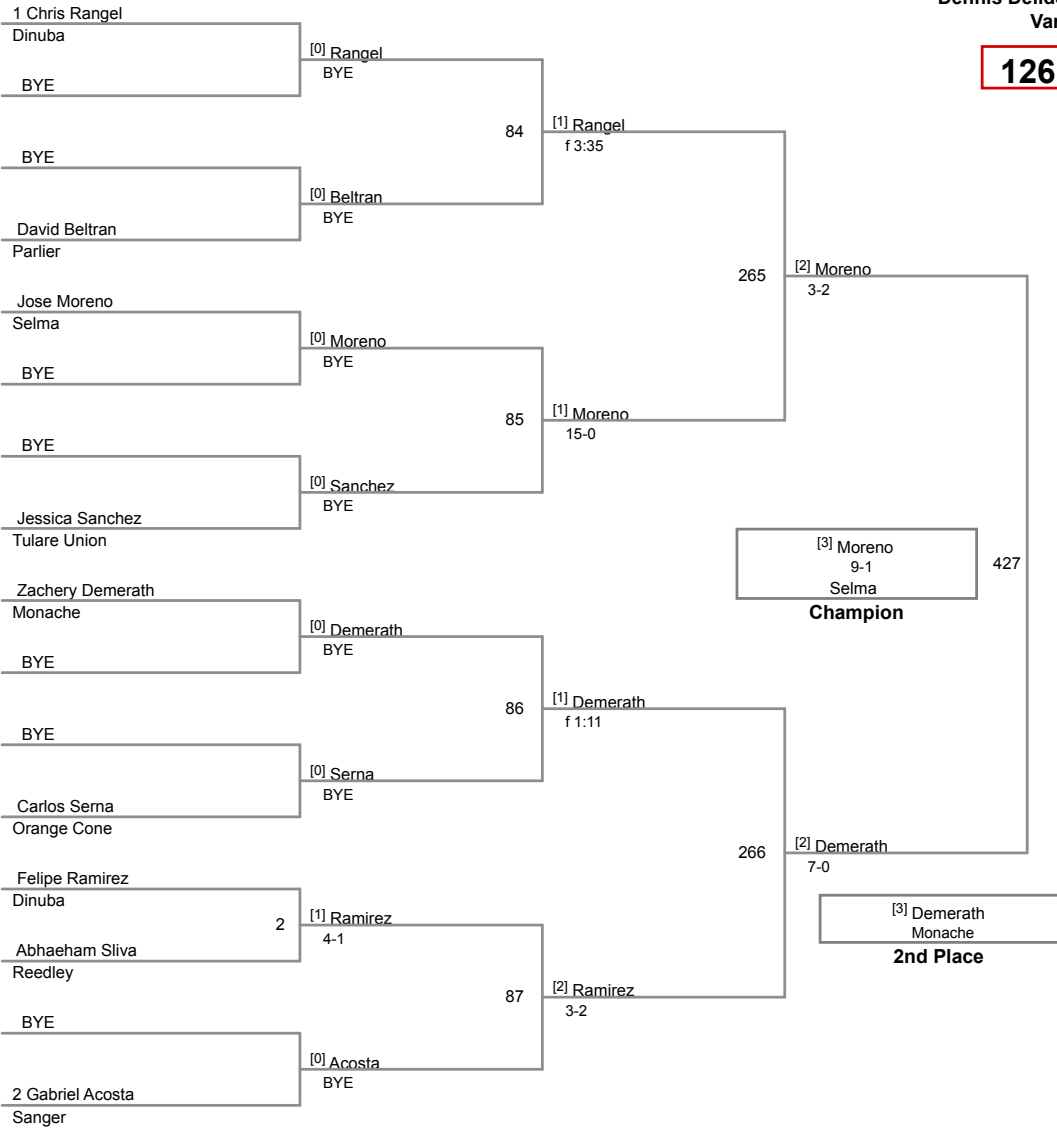

Dennis Deliddo Invitational  
Varsity

**106 Lbs**

Dennis Deliddo Invitational  
Varsity

**113 Lbs**

Dennis Deliddo Invitational  
Varsity

**120 Lbs**

Dennis Deliddo Invitational  
Varsity

**126 Lbs**

Dennis Deliddo Invitational  
Varsity

**138 Lbs**

Dennis Deliddo Invitational  
Varsity

**145 Lbs**

Dennis Deliddo Invitational  
Varsity

**152 Lbs**

Dennis Deliddo Invitational  
Varsity

**160 Lbs**