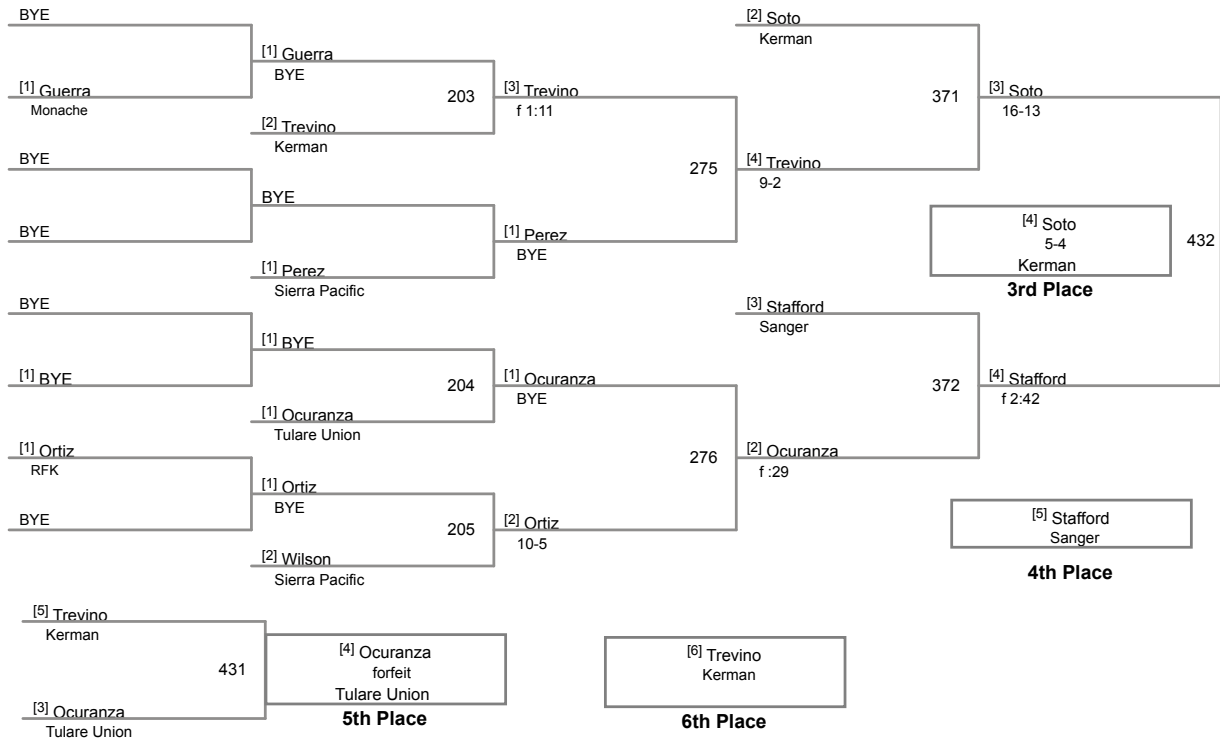

Dennis Deliddo Invitational  
Varsity

**106 Lbs**

Dennis Deliddo Invitational  
Varsity

**113 Lbs**

Dennis Deliddo Invitational  
Varsity

**120 Lbs**

Dennis Deliddo Invitational  
Varsity

**126 Lbs**

Dennis Deliddo Invitational  
Varsity

**138 Lbs**

Dennis Deliddo Invitational  
Varsity

**145 Lbs**

Dennis Deliddo Invitational  
Varsity

**152 Lbs**

Dennis Deliddo Invitational  
Varsity

**160 Lbs**