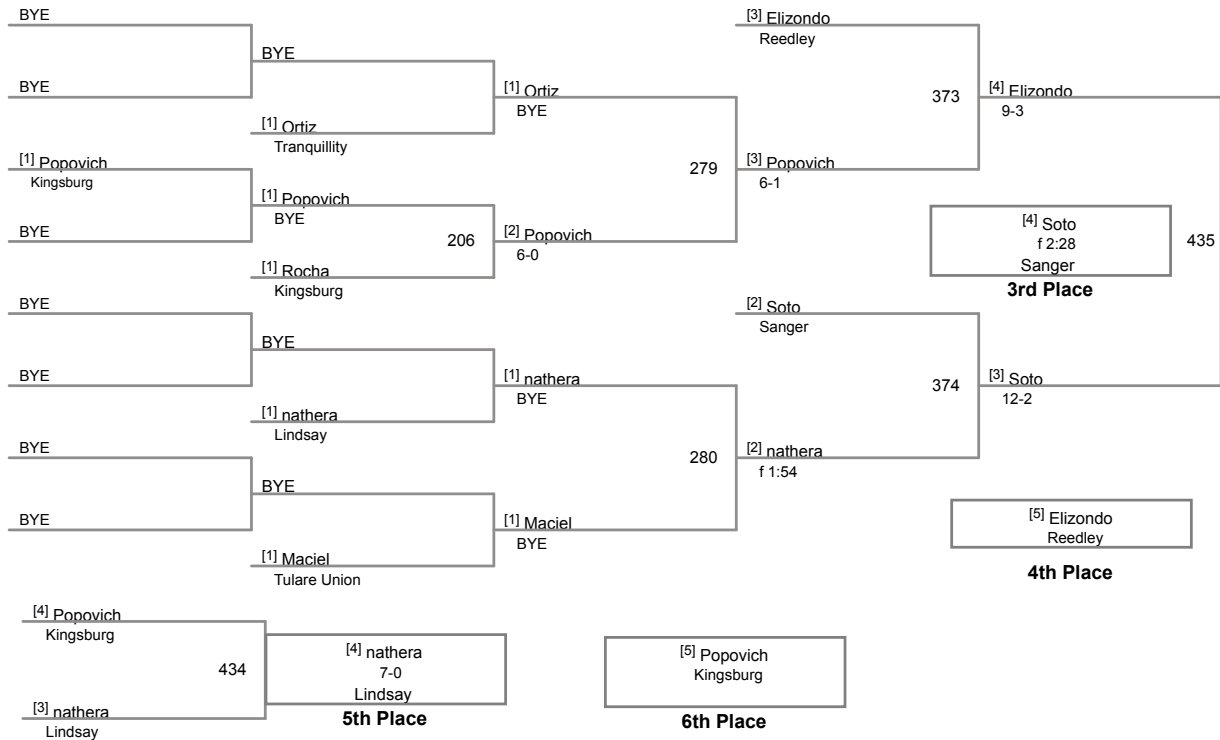

Dennis Deliddo Invitational  
Varsity

**106 Lbs**

Dennis Deliddo Invitational  
Varsity

**113 Lbs**

Dennis Deliddo Invitational  
Varsity

**120 Lbs**

Dennis Deliddo Invitational  
Varsity

**126 Lbs**

Dennis Deliddo Invitational  
Varsity

**138 Lbs**

Dennis Deliddo Invitational  
Varsity

**145 Lbs**

Dennis Deliddo Invitational  
Varsity

**152 Lbs**

Dennis Deliddo Invitational  
Varsity

**160 Lbs**