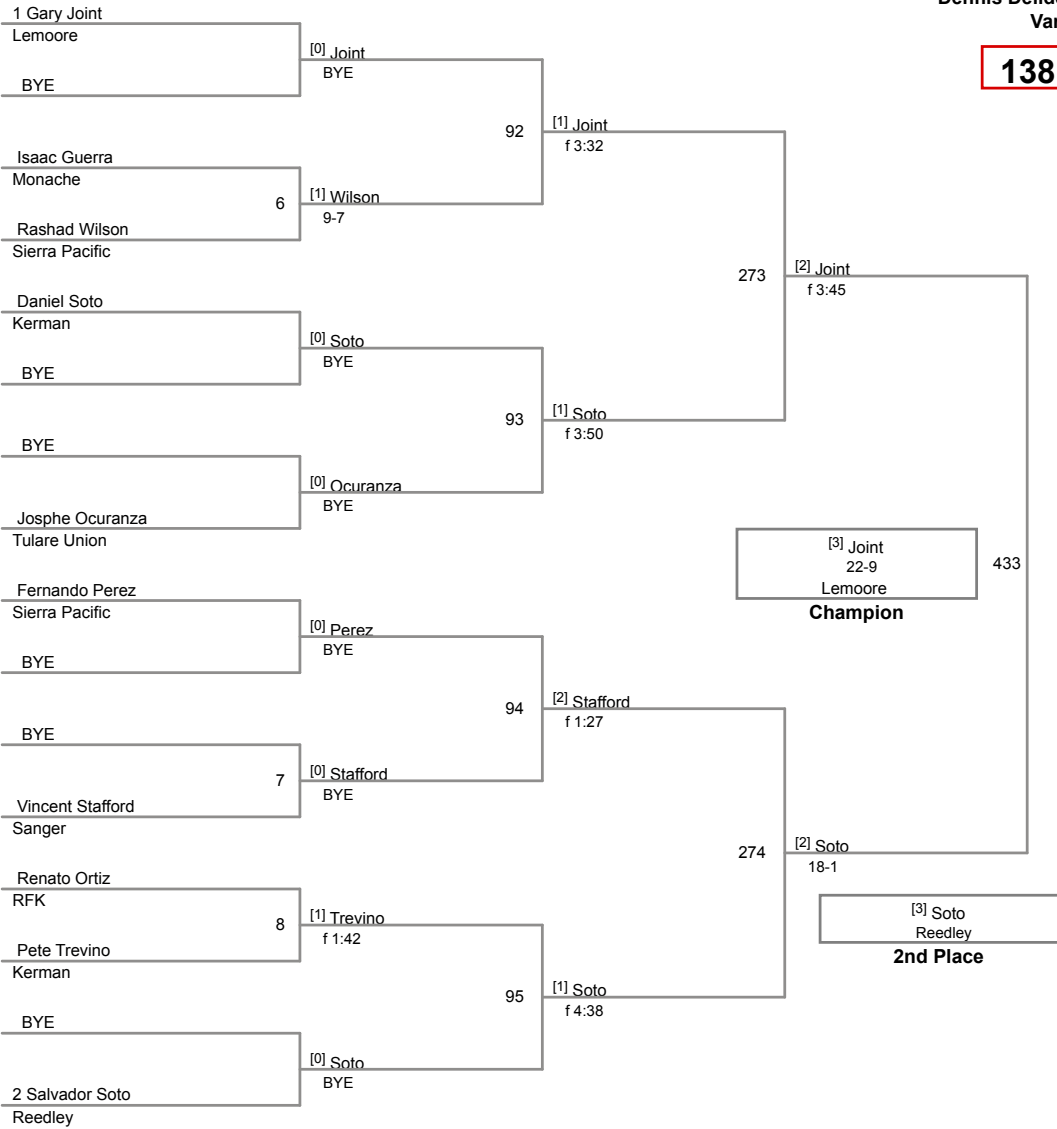

Dennis Deliddo Invitational  
Varsity

**106 Lbs**

Dennis Deliddo Invitational  
Varsity

**113 Lbs**

Dennis Deliddo Invitational  
Varsity

**120 Lbs**

Dennis Deliddo Invitational  
Varsity

**126 Lbs**

Dennis Deliddo Invitational  
Varsity

**138 Lbs**

Dennis Deliddo Invitational  
Varsity

**145 Lbs**

Dennis Deliddo Invitational  
Varsity

**152 Lbs**

Dennis Deliddo Invitational  
Varsity

**160 Lbs**