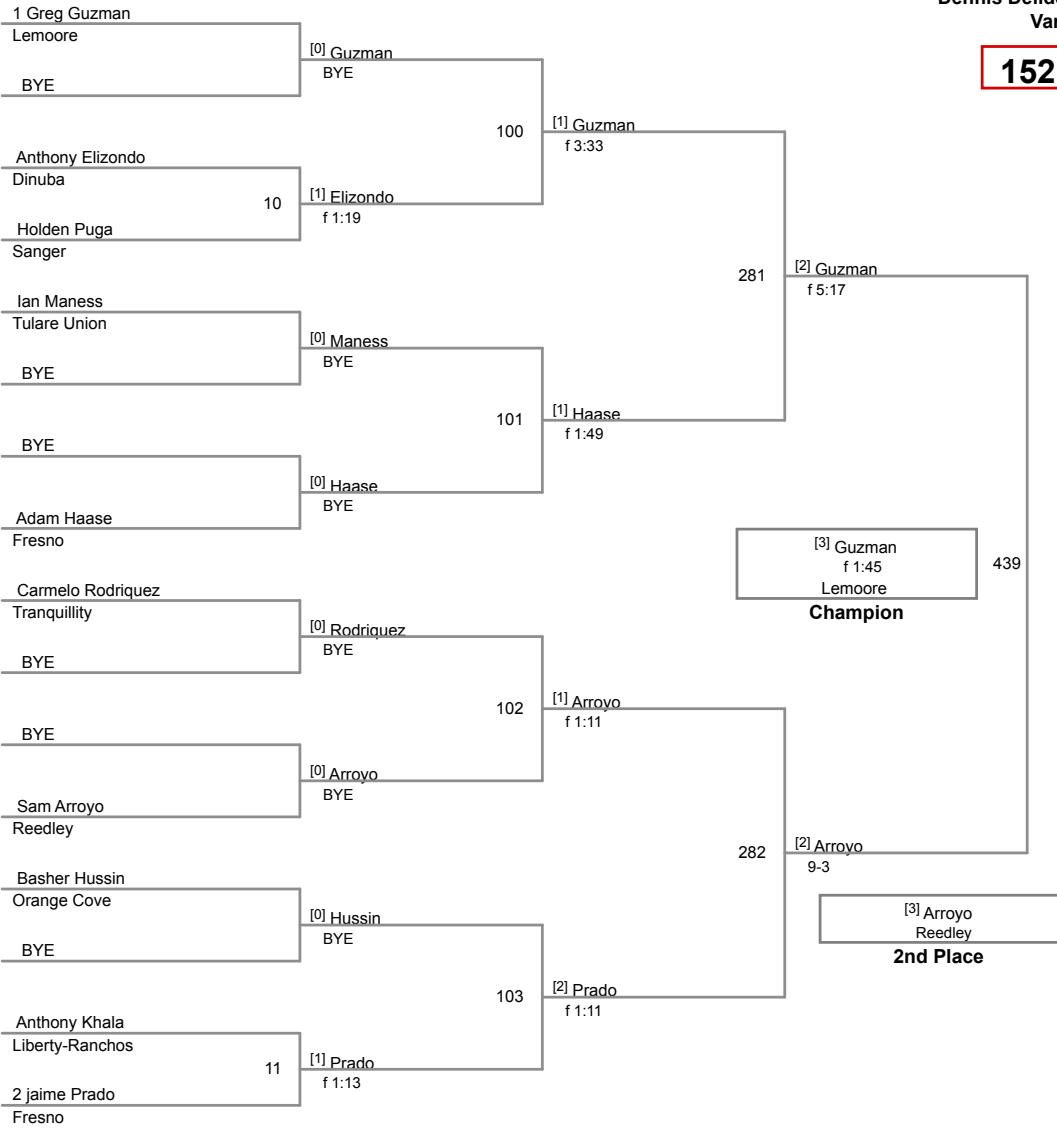

Dennis Deliddo Invitational  
Varsity

**106 Lbs**

Dennis Deliddo Invitational  
Varsity

**113 Lbs**

Dennis Deliddo Invitational  
Varsity

**120 Lbs**

Dennis Deliddo Invitational  
Varsity

**126 Lbs**

Dennis Deliddo Invitational  
Varsity

**138 Lbs**

Dennis Deliddo Invitational  
Varsity

**145 Lbs**

Dennis Deliddo Invitational  
Varsity

**152 Lbs**

Dennis Deliddo Invitational  
Varsity

**160 Lbs**

Dennis Deliddo Invitational  
Varsity

**170 Lbs**

Dennis Deliddo Invitational  
Varsity

**182 Lbs**

Dennis Deliddo Invitational  
Varsity

**195 Lbs**

Dennis Deliddo Invitational  
Varsity

**220 Lbs**