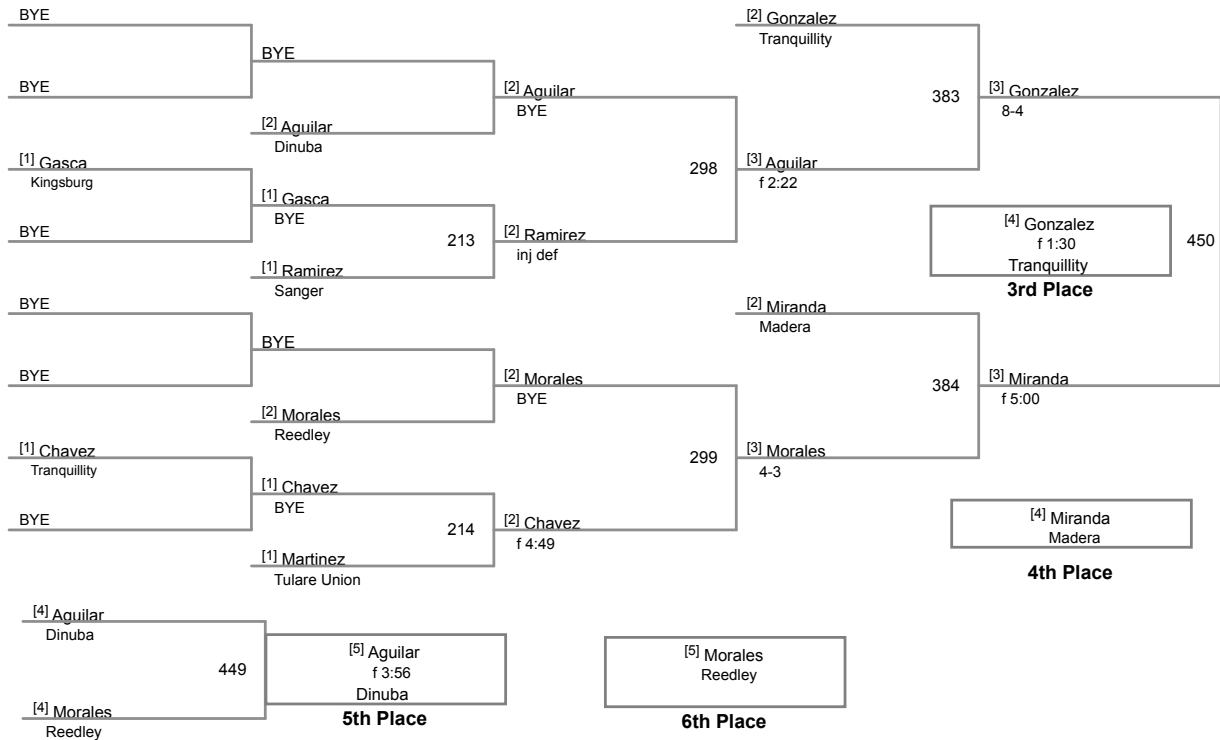

Dennis Deliddo Invitational  
Varsity

**138 Lbs**

Dennis Deliddo Invitational  
Varsity

**145 Lbs**

Dennis Deliddo Invitational  
Varsity

**152 Lbs**

Dennis Deliddo Invitational  
Varsity

**160 Lbs**

Dennis Deliddo Invitational  
Varsity

**170 Lbs**

Dennis Deliddo Invitational  
Varsity

**182 Lbs**

Dennis Deliddo Invitational  
Varsity

**195 Lbs**

Dennis Deliddo Invitational  
Varsity

**220 Lbs**

Dennis Deliddo Invitational  
Varsity

**285 Lbs**