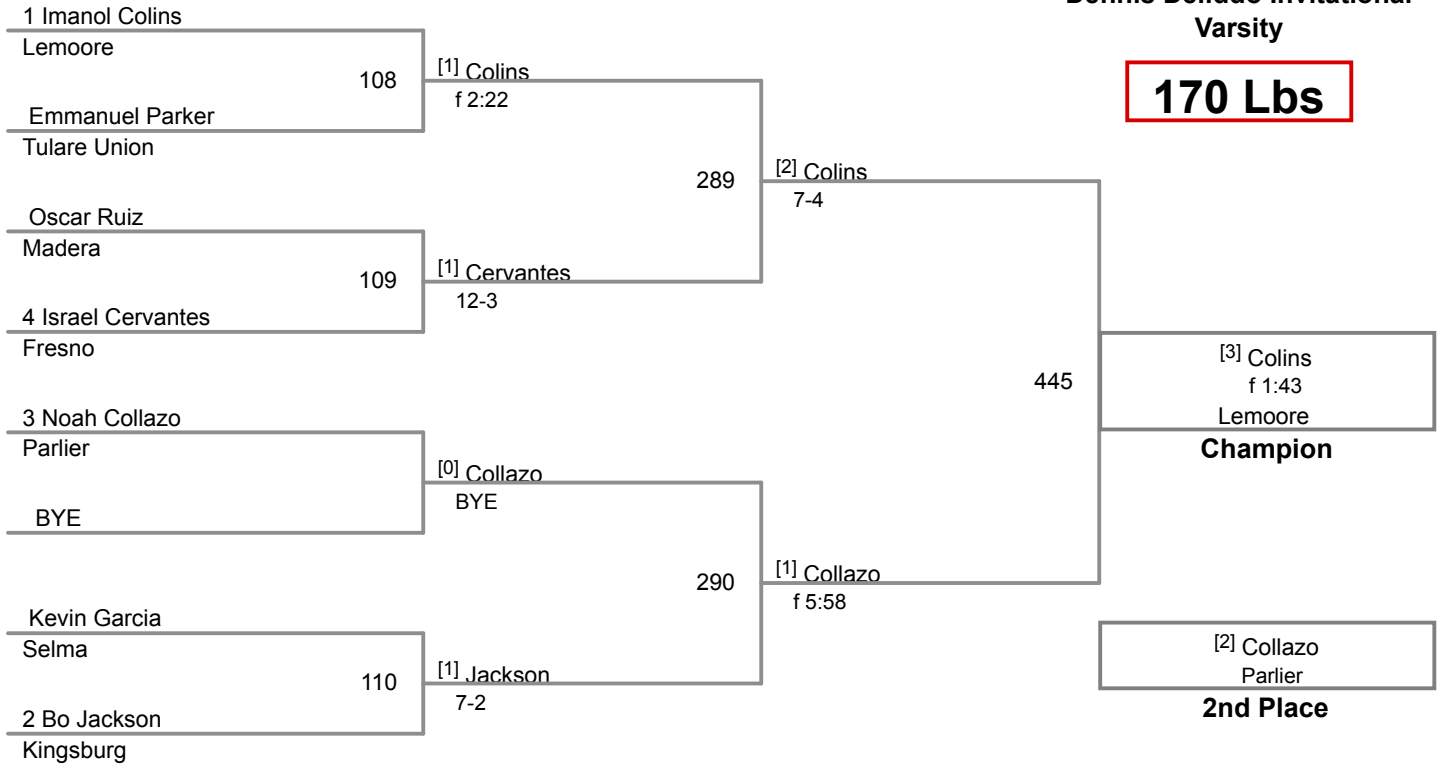

Dennis Deliddo Invitational
Varsity

170 Lbs