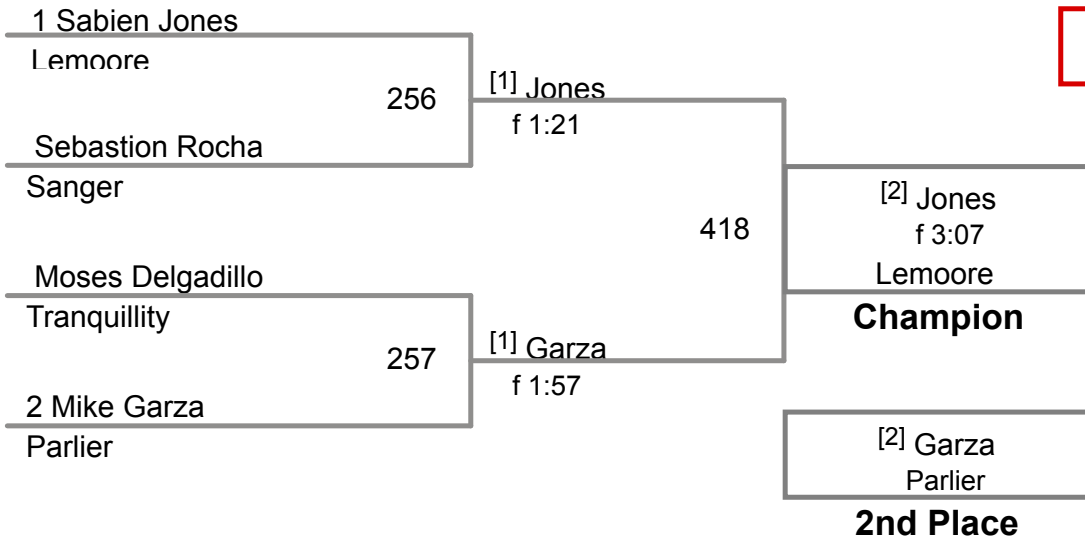

Dennis Deliddo Invitational  
Varsity

**106 Lbs**

Dennis Deliddo Invitational  
Varsity

**113 Lbs**

Dennis Deliddo Invitational  
Varsity

**120 Lbs**

Dennis Deliddo Invitational  
Varsity

**126 Lbs**

Dennis Deliddo Invitational  
Varsity

**138 Lbs**

Dennis Deliddo Invitational  
Varsity

**145 Lbs**

Dennis Deliddo Invitational  
Varsity

**152 Lbs**

Dennis Deliddo Invitational  
Varsity

**160 Lbs**