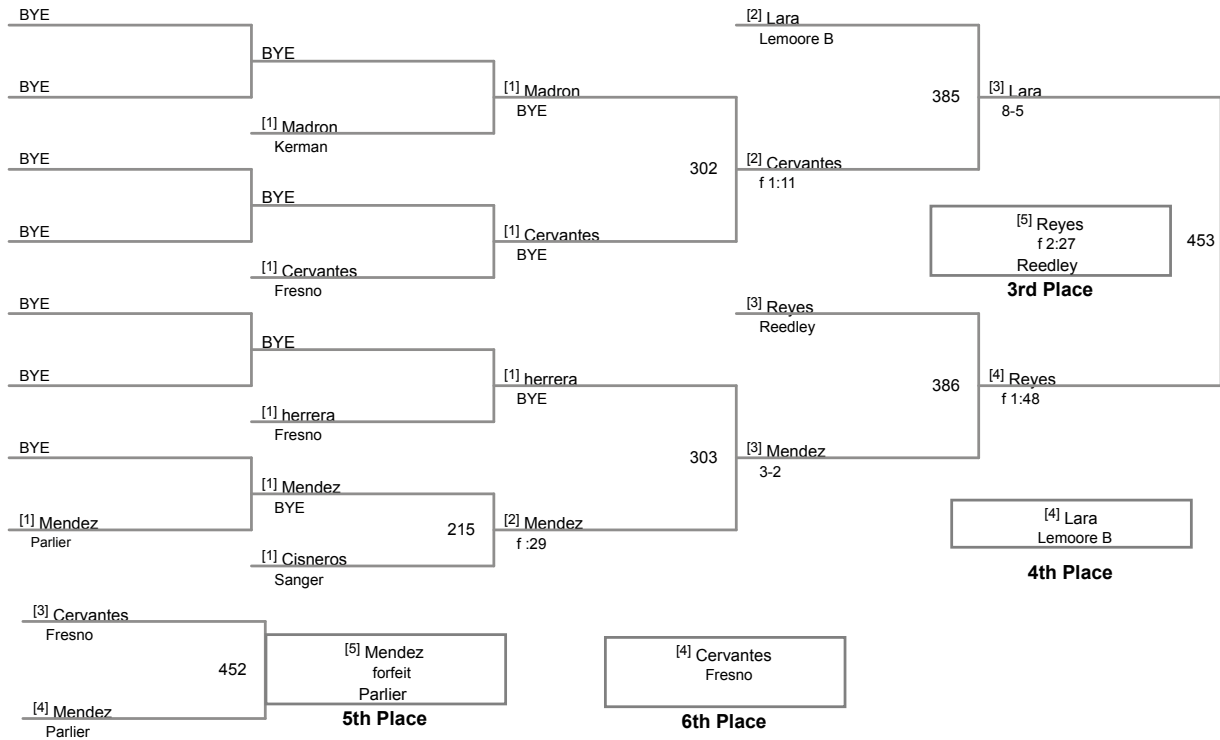

Dennis Deliddo Invitational  
Varsity

**170 Lbs**

Dennis Deliddo Invitational  
Varsity

**182 Lbs**

Dennis Deliddo Invitational  
Varsity

**195 Lbs**

Dennis Deliddo Invitational  
Varsity

**220 Lbs**

Dennis Deliddo Invitational  
Varsity

**285 Lbs**