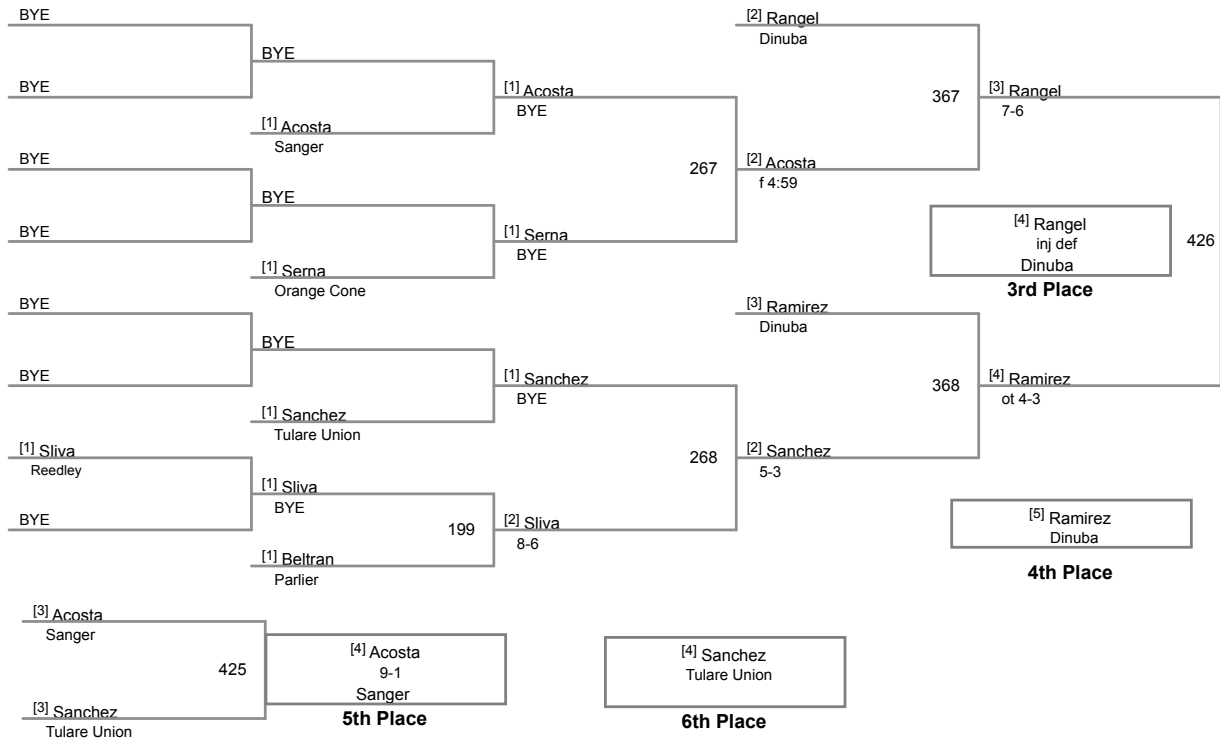

Dennis Deliddo Invitational  
Varsity

**106 Lbs**

Dennis Deliddo Invitational  
Varsity

**113 Lbs**

Dennis Deliddo Invitational  
Varsity

**120 Lbs**

Dennis Deliddo Invitational  
Varsity

**126 Lbs**

Dennis Deliddo Invitational  
Varsity

**138 Lbs**

Dennis Deliddo Invitational  
Varsity

**145 Lbs**

Dennis Deliddo Invitational  
Varsity

**152 Lbs**

Dennis Deliddo Invitational  
Varsity

**160 Lbs**