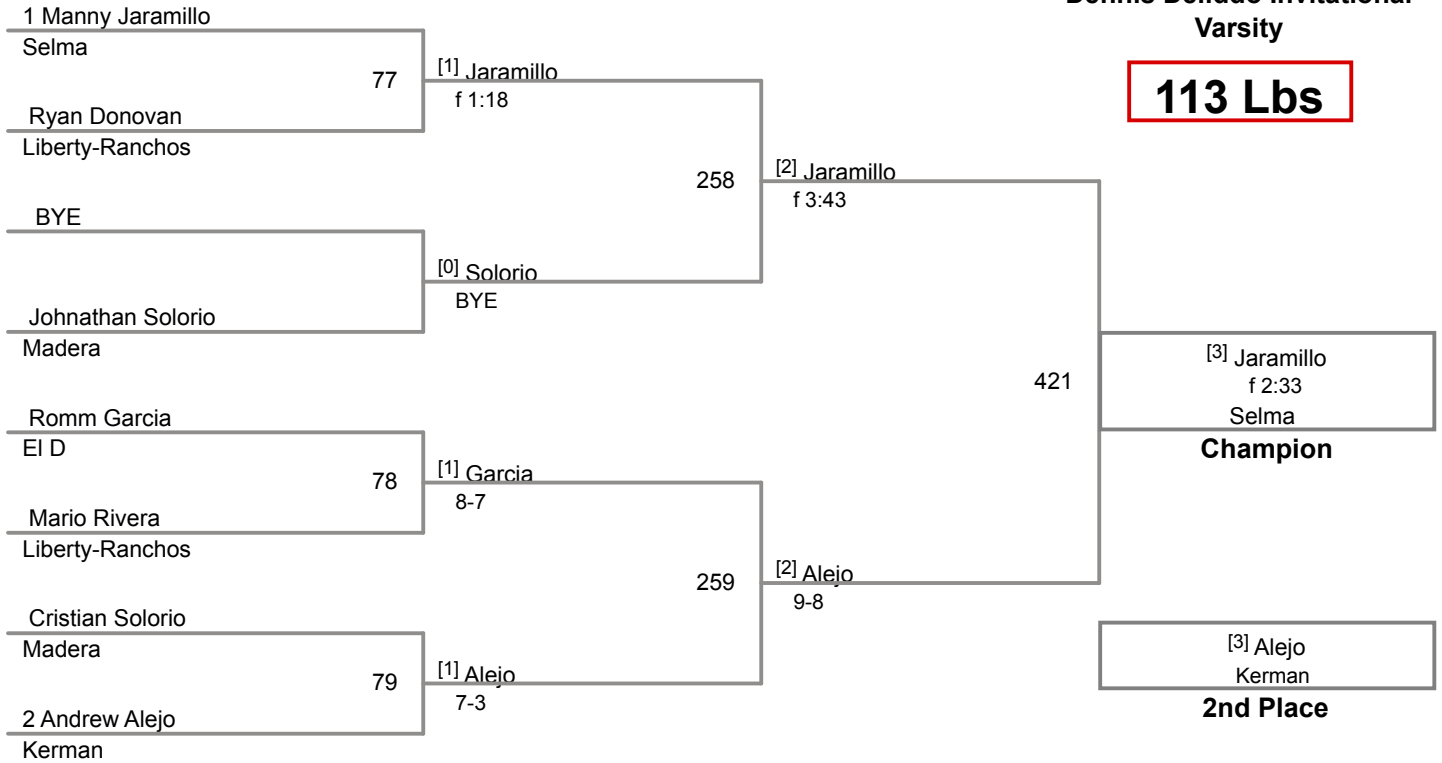

Dennis Deliddo Invitational  
Varsity

**106 Lbs**

Dennis Deliddo Invitational  
Varsity

**113 Lbs**

Dennis Deliddo Invitational  
Varsity

**120 Lbs**

Dennis Deliddo Invitational  
Varsity

**126 Lbs**

Dennis Deliddo Invitational  
Varsity

**138 Lbs**

Dennis Deliddo Invitational  
Varsity

**145 Lbs**

Dennis Deliddo Invitational  
Varsity

**152 Lbs**

Dennis Deliddo Invitational  
Varsity

**160 Lbs**