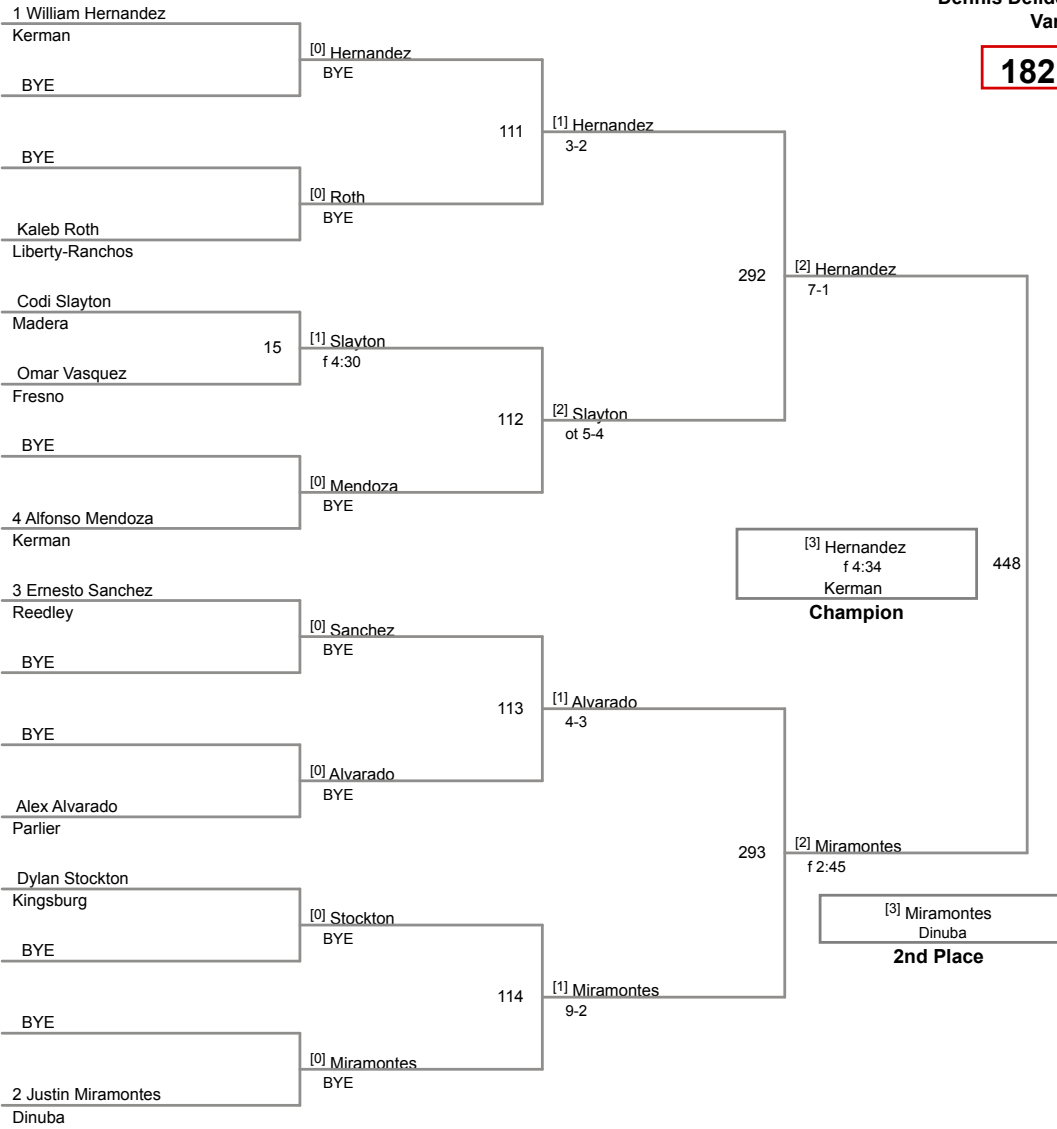

Dennis Deliddo Invitational  
Varsity

**106 Lbs**

Dennis Deliddo Invitational  
Varsity

**113 Lbs**

Dennis Deliddo Invitational  
Varsity

**120 Lbs**

Dennis Deliddo Invitational  
Varsity

**126 Lbs**

Dennis Deliddo Invitational  
Varsity

**138 Lbs**

Dennis Deliddo Invitational  
Varsity

**145 Lbs**

Dennis Deliddo Invitational  
Varsity

**152 Lbs**

Dennis Deliddo Invitational  
Varsity

**160 Lbs**

Dennis Deliddo Invitational  
Varsity

**170 Lbs**

Dennis Deliddo Invitational  
Varsity

**182 Lbs**

Dennis Deliddo Invitational  
Varsity

**195 Lbs**

Dennis Deliddo Invitational  
Varsity

**220 Lbs**