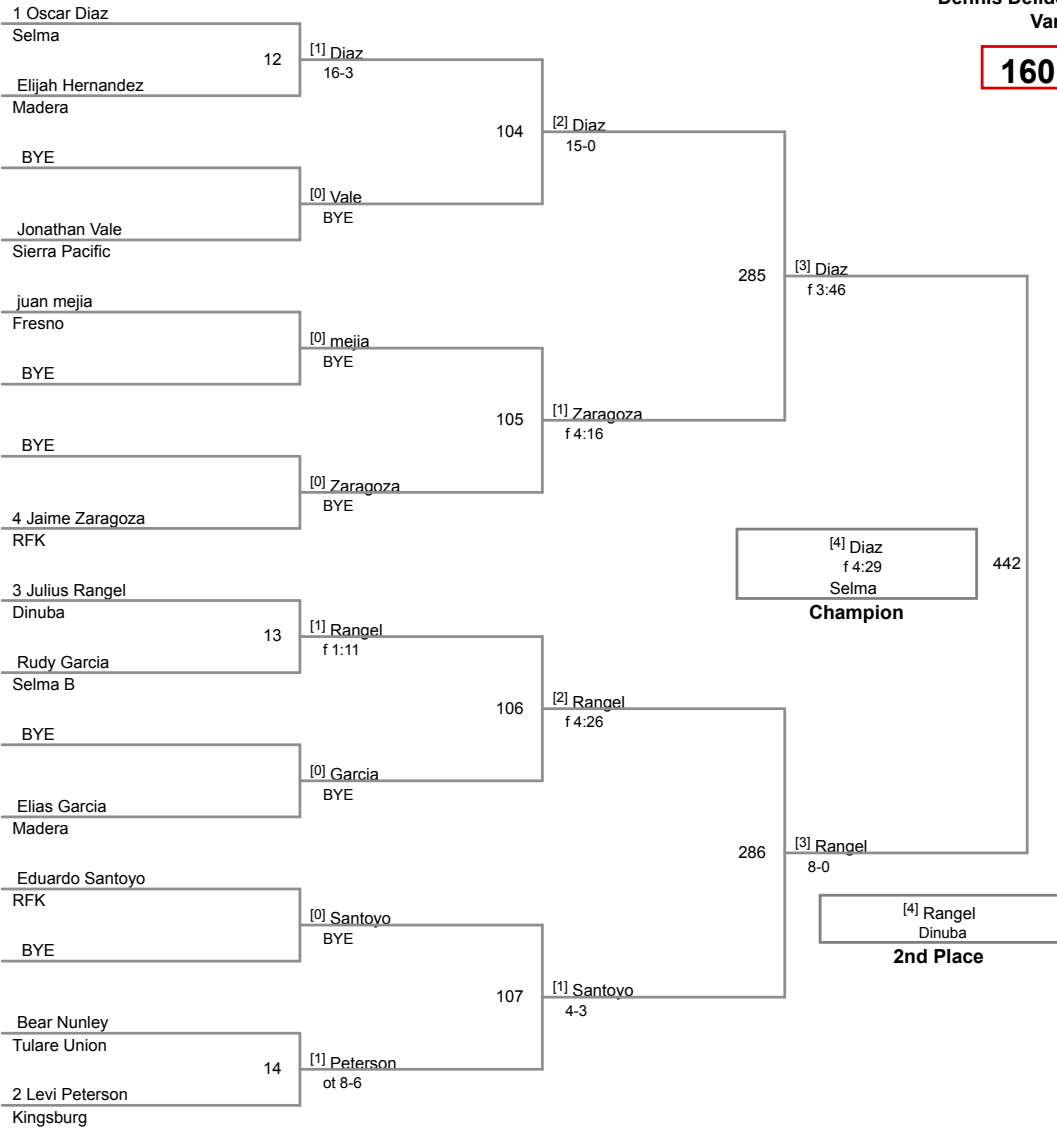

Dennis Deliddo Invitational  
Varsity

**106 Lbs**

Dennis Deliddo Invitational  
Varsity

**113 Lbs**

Dennis Deliddo Invitational  
Varsity

**120 Lbs**

Dennis Deliddo Invitational  
Varsity

**126 Lbs**

Dennis Deliddo Invitational  
Varsity

**138 Lbs**

Dennis Deliddo Invitational  
Varsity

**145 Lbs**

Dennis Deliddo Invitational  
Varsity

**152 Lbs**

Dennis Deliddo Invitational  
Varsity

**160 Lbs**

Dennis Deliddo Invitational  
Varsity

**170 Lbs**

Dennis Deliddo Invitational  
Varsity

**182 Lbs**

Dennis Deliddo Invitational  
Varsity

**195 Lbs**

Dennis Deliddo Invitational  
Varsity

**220 Lbs**