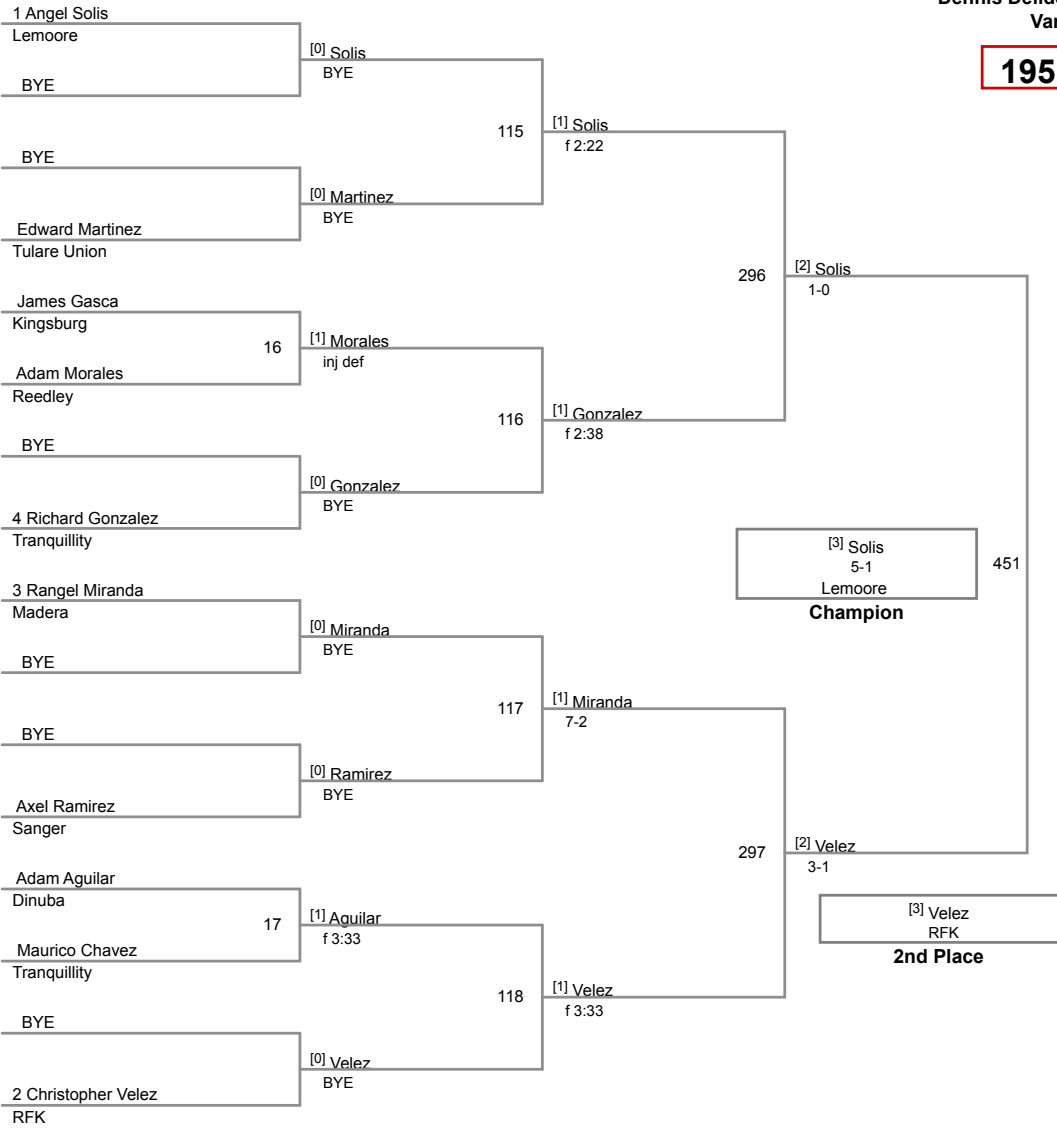

Dennis Deliddo Invitational  
Varsity

**170 Lbs**

Dennis Deliddo Invitational  
Varsity

**182 Lbs**

Dennis Deliddo Invitational  
Varsity

**195 Lbs**

Dennis Deliddo Invitational  
Varsity

**220 Lbs**

Dennis Deliddo Invitational  
Varsity

**285 Lbs**