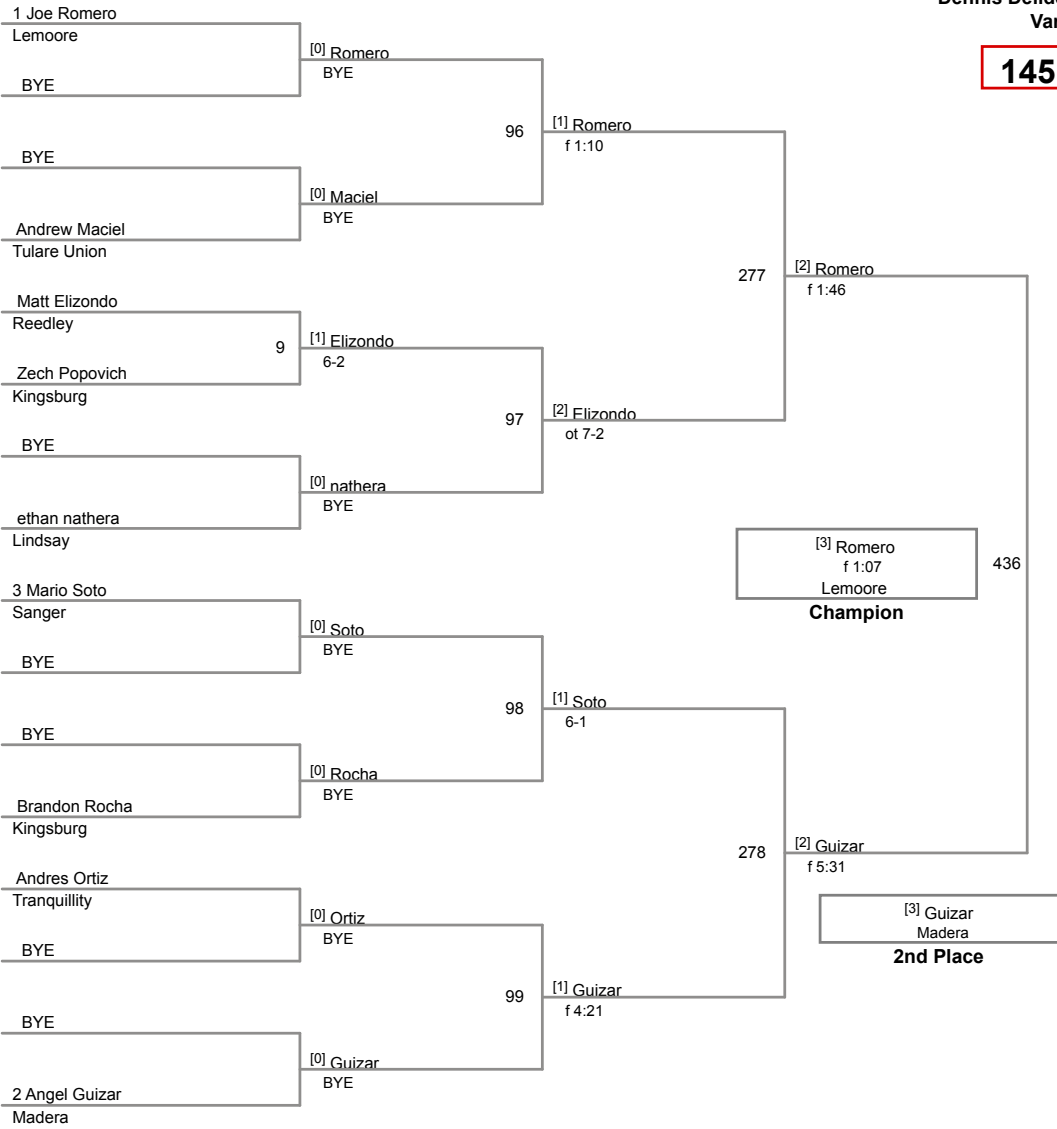

Dennis Deliddo Invitational  
Varsity

**106 Lbs**

Dennis Deliddo Invitational  
Varsity

**113 Lbs**

Dennis Deliddo Invitational  
Varsity

**120 Lbs**

Dennis Deliddo Invitational  
Varsity

**126 Lbs**

Dennis Deliddo Invitational  
Varsity

**138 Lbs**

Dennis Deliddo Invitational  
Varsity

**145 Lbs**

Dennis Deliddo Invitational  
Varsity

**152 Lbs**

Dennis Deliddo Invitational  
Varsity

**160 Lbs**