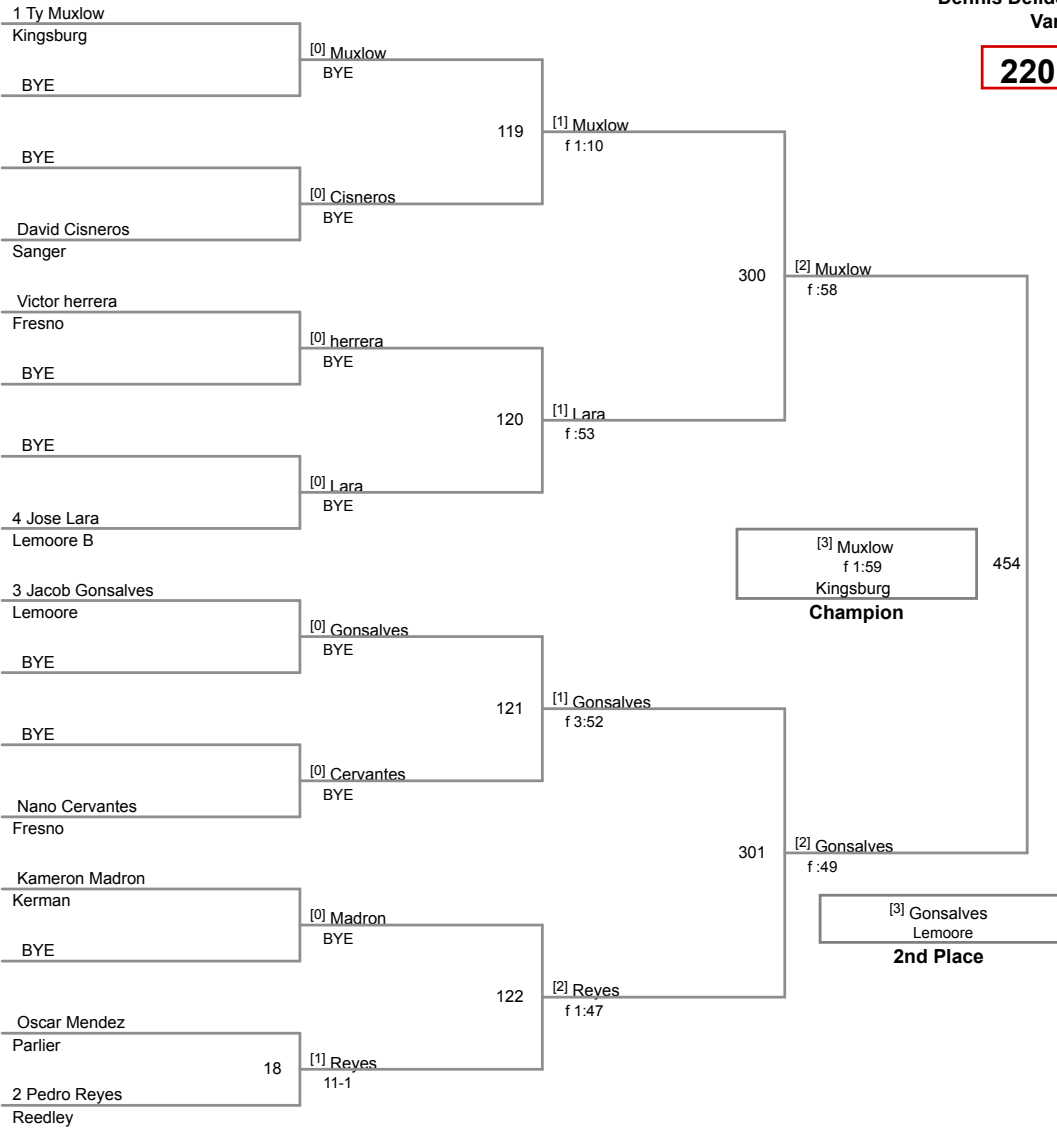

Dennis Deliddo Invitational  
Varsity

**170 Lbs**

Dennis Deliddo Invitational  
Varsity

**182 Lbs**

Dennis Deliddo Invitational  
Varsity

**195 Lbs**

Dennis Deliddo Invitational  
Varsity

**220 Lbs**

Dennis Deliddo Invitational  
Varsity

**285 Lbs**