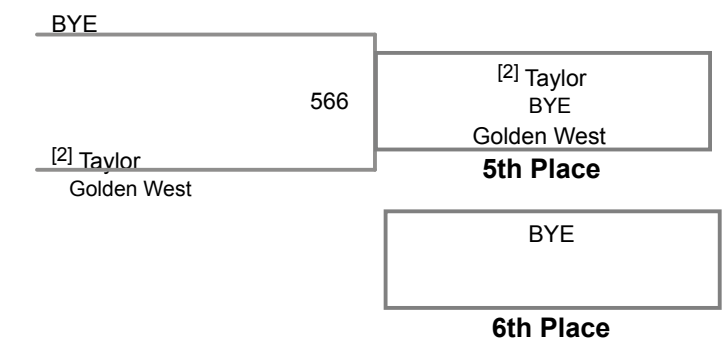

Dennis Deliddo Invitational  
Varsity

**106 Lbs**

Dennis Deliddo Invitational  
Varsity

**113 Lbs**