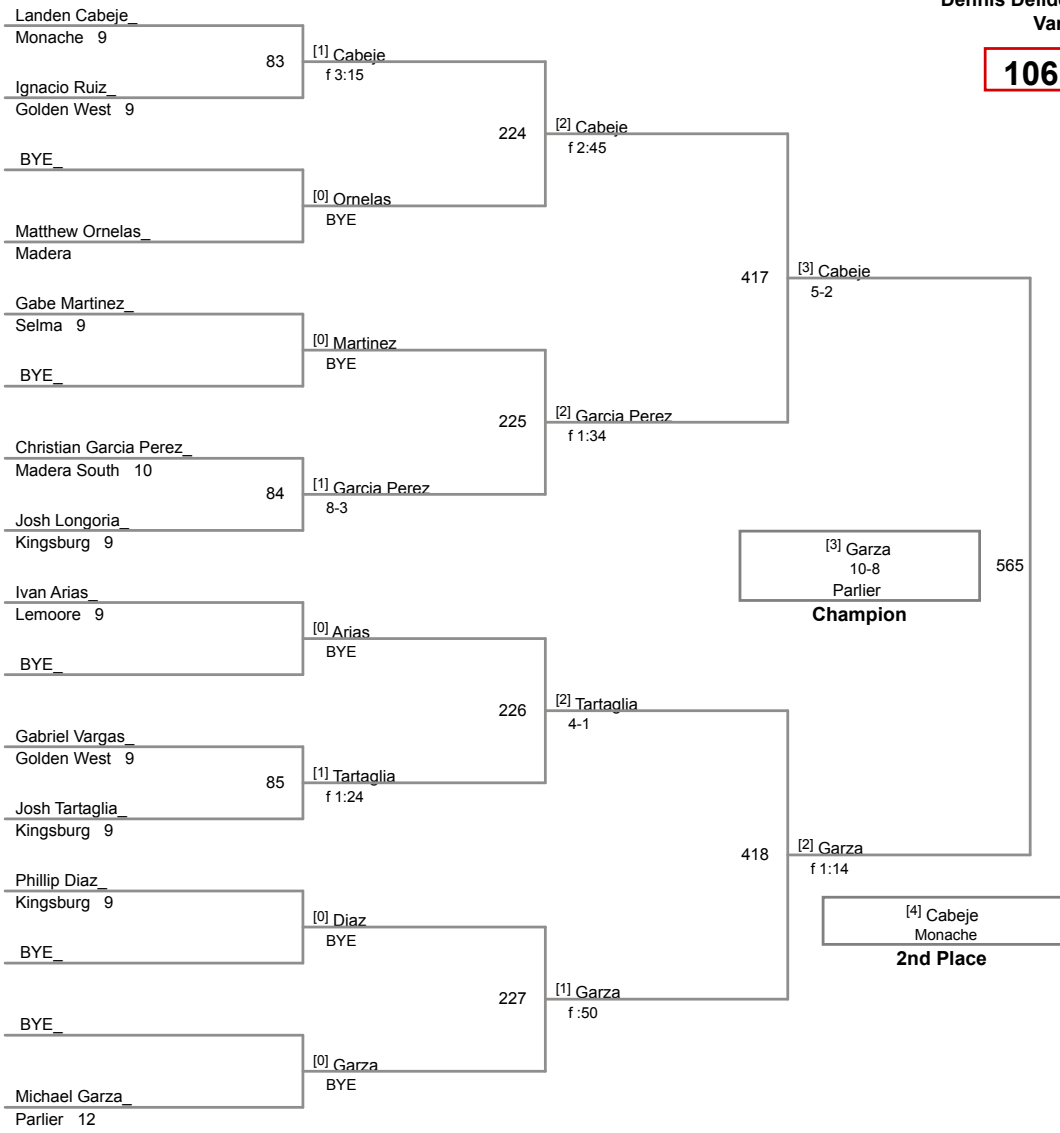

Dennis Deliddo Invitational  
Varsity

**106 Lbs**

Dennis Deliddo Invitational  
Varsity

**113 Lbs**

### 3-Man Round Robin

Dennis Deliddo Invitational  
Varsity

**120 Lbs**

**round 1**

Titus Aguilar_						
Hanford West 10	8	[1] Aguilar	_____			
Vincente Moreno_		f :45	_____			
Madera South 10			_____			
Jayden Avina_			_____			
Lemoore 10			_____			
BYE_			_____			
			_____			
			_____			