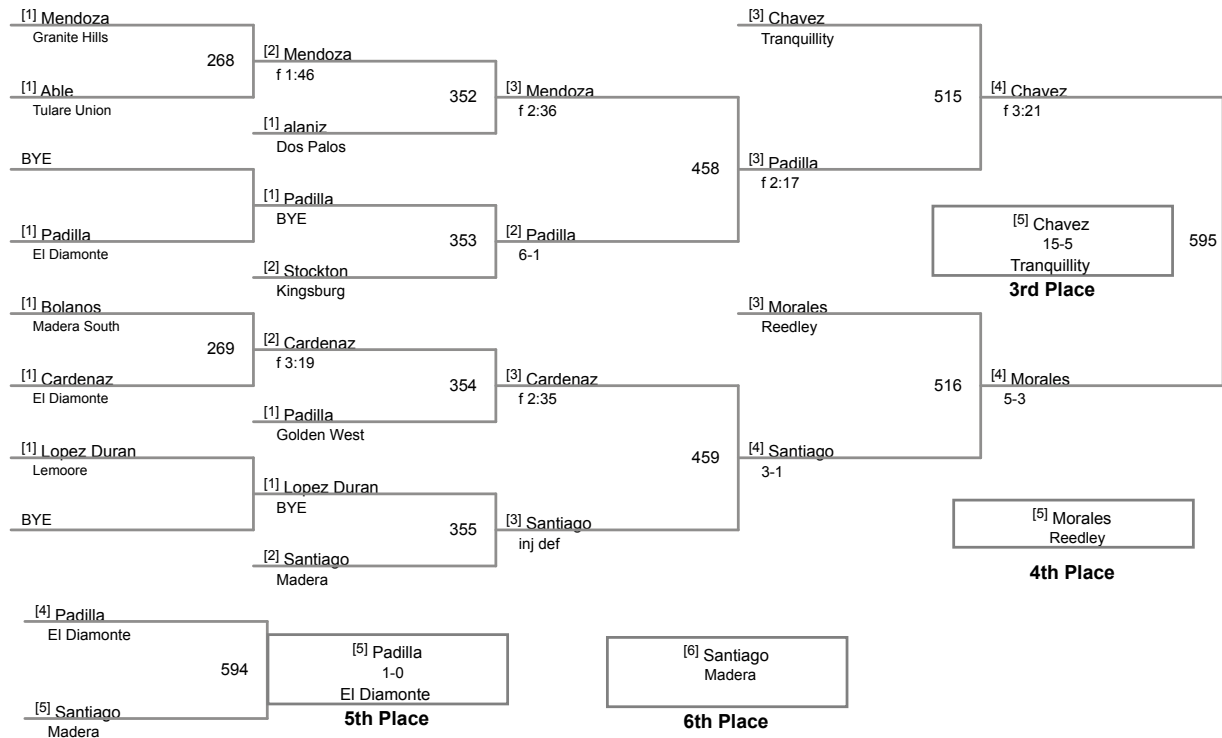

Dennis Deliddo Invitational
Varsity

195 Lbs