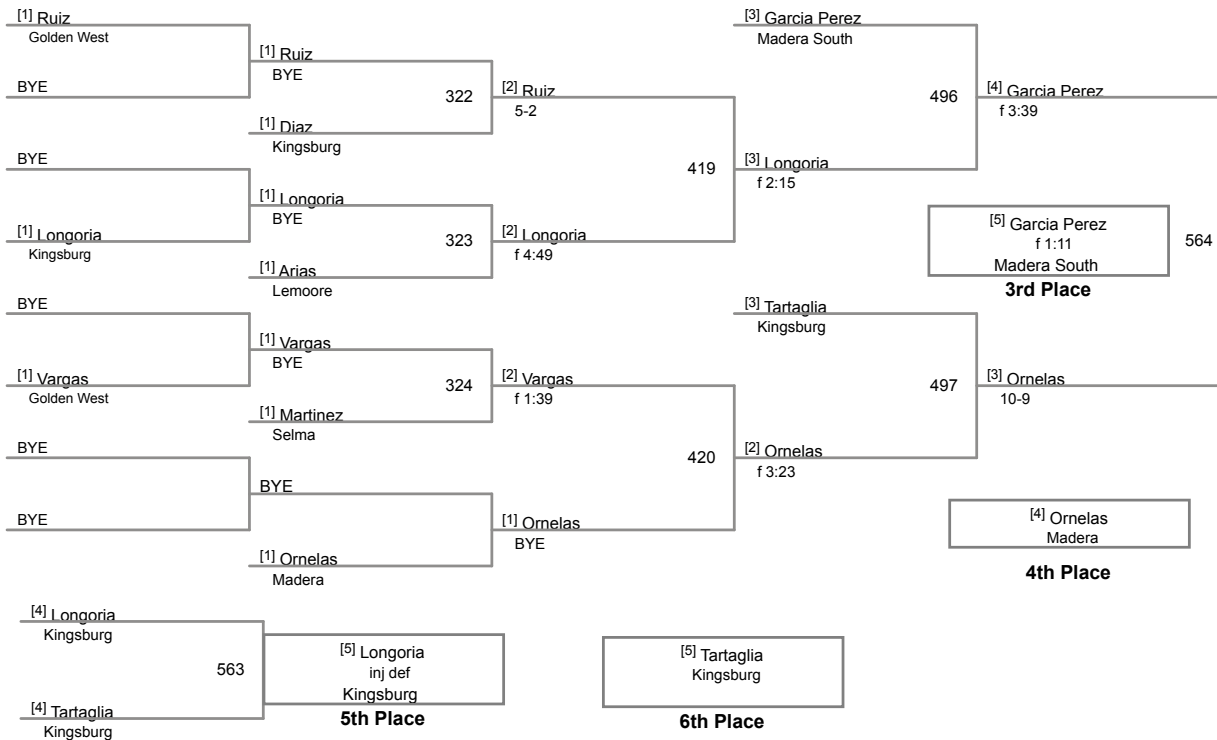

Dennis Deliddo Invitational  
Varsity

**106 Lbs**

Dennis Deliddo Invitational  
Varsity

**113 Lbs**

### 3-Man Round Robin

Dennis Deliddo Invitational  
Varsity

**120 Lbs**

**round 1**

Titus Aguilar_						
Hanford West 10	8	[1] Aguilar	_____			
Vincente Moreno_		f :45	_____			
Madera South 10			_____			
Jayden Avina_			_____			
Lemoore 10			_____			
BYE_			_____			
			_____			
			_____			