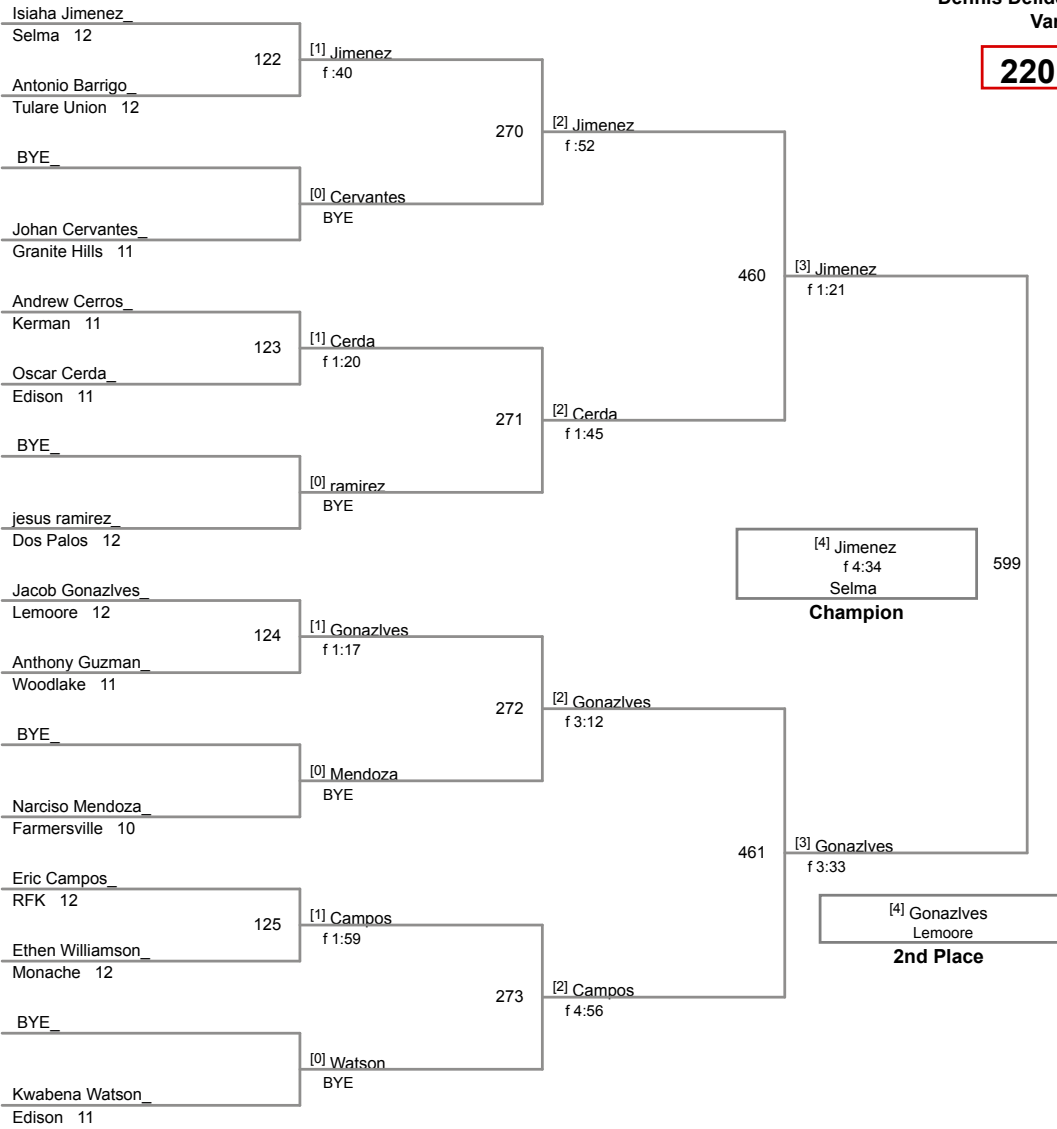

Dennis Deliddo Invitational
Varsity

220 Lbs