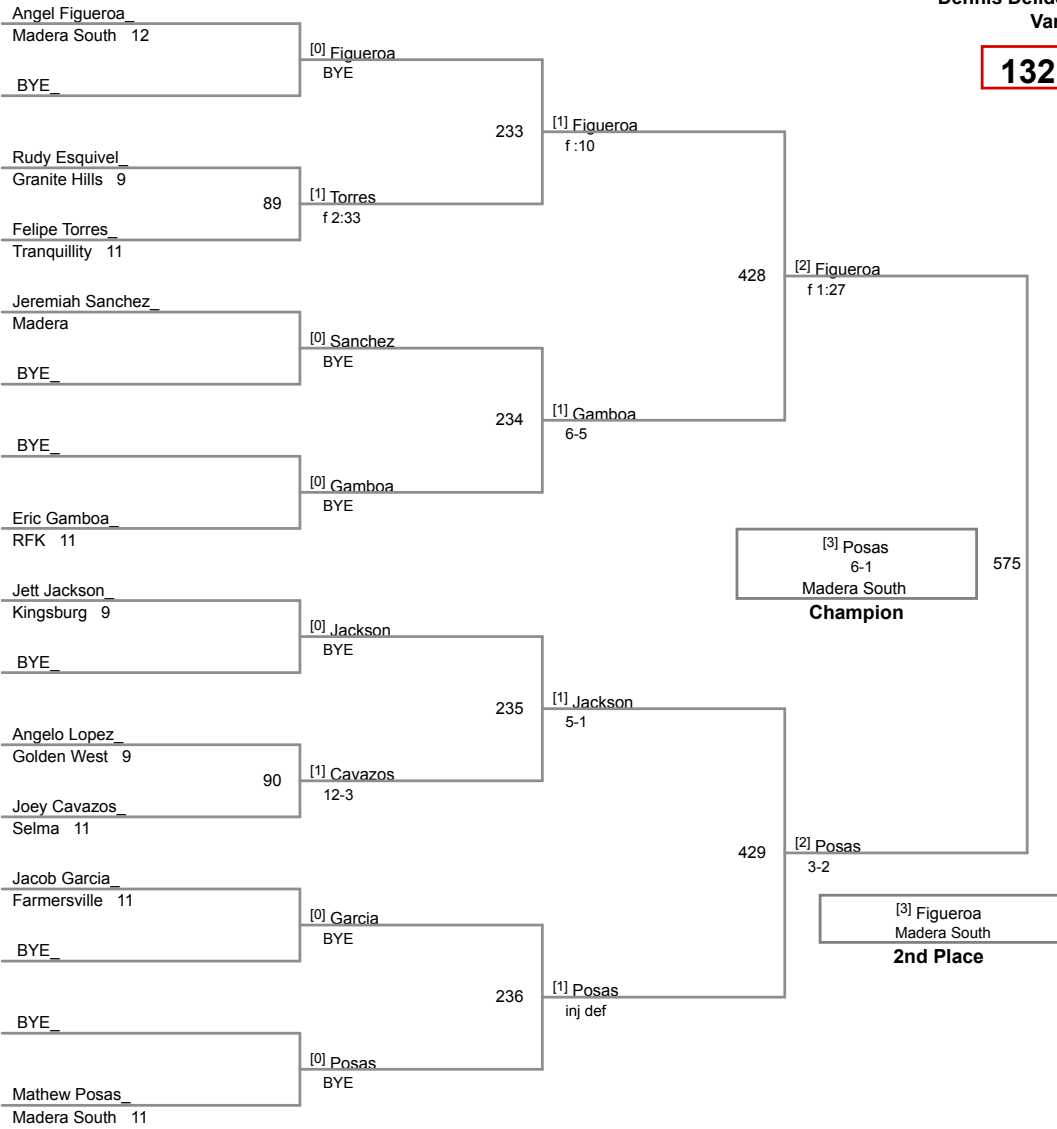

### Table of Results

Using HEAD-to-HEAD to break ties  
between 1st and 2nd if necessary

Wrestler	Team	W▼	L	BP	F	TF	Pen
Aguilar, Titus	Hanford West	2	0	4	2		0
Moreno, Vincente	Madera South	1	1	2			0
Avina, Jayden	Lemoore	0	2				0

<b>1</b>	Titus Aguilar_ Hanford West 10	<b>4</b>		Manual Placement
<b>2</b>	Vincente Moreno_ Madera South 10	<b>5</b>		<input type="checkbox"/>
<b>3</b>	Jayden Avina_ Lemoore 10	<b>6</b>		

Dennis Deliddo Invitational  
Varsity

**126 Lbs**

Dennis Deliddo Invitational  
Varsity

**132 Lbs**

Dennis Deliddo Invitational  
Varsity

**138 Lbs**

Dennis Deliddo Invitational  
Varsity

**145 Lbs**

Dennis Deliddo Invitational  
Varsity