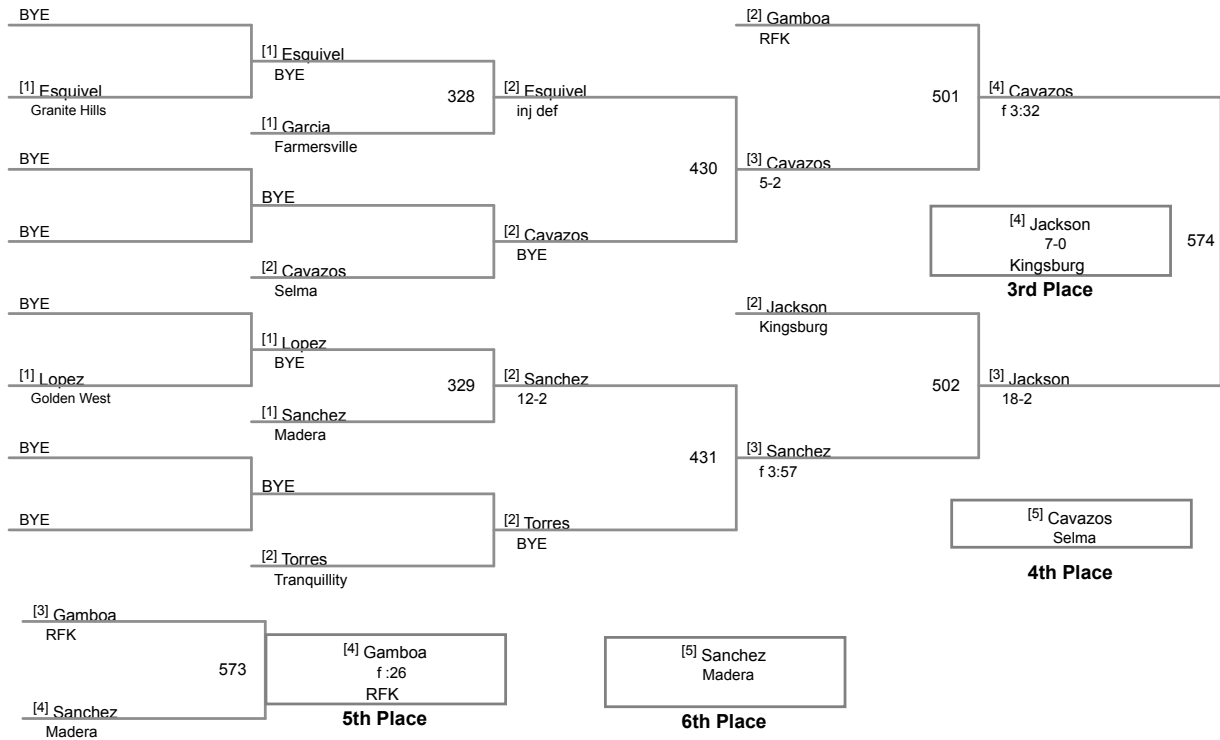

### Table of Results

Using HEAD-to-HEAD to break ties  
between 1st and 2nd if necessary

Wrestler	Team	W▼	L	BP	F	TF	Pen
Aguilar, Titus	Hanford West	2	0	4	2		0
Moreno, Vincente	Madera South	1	1	2			0
Avina, Jayden	Lemoore	0	2				0

<b>1</b>	Titus Aguilar_ Hanford West 10	<b>4</b>		Manual Placement
<b>2</b>	Vincente Moreno_ Madera South 10	<b>5</b>		<input type="checkbox"/>
<b>3</b>	Jayden Avina_ Lemoore 10	<b>6</b>		

Dennis Deliddo Invitational  
Varsity

**126 Lbs**

Dennis Deliddo Invitational  
Varsity

**132 Lbs**

Dennis Deliddo Invitational  
Varsity

**138 Lbs**

Dennis Deliddo Invitational  
Varsity

**145 Lbs**

Dennis Deliddo Invitational  
Varsity