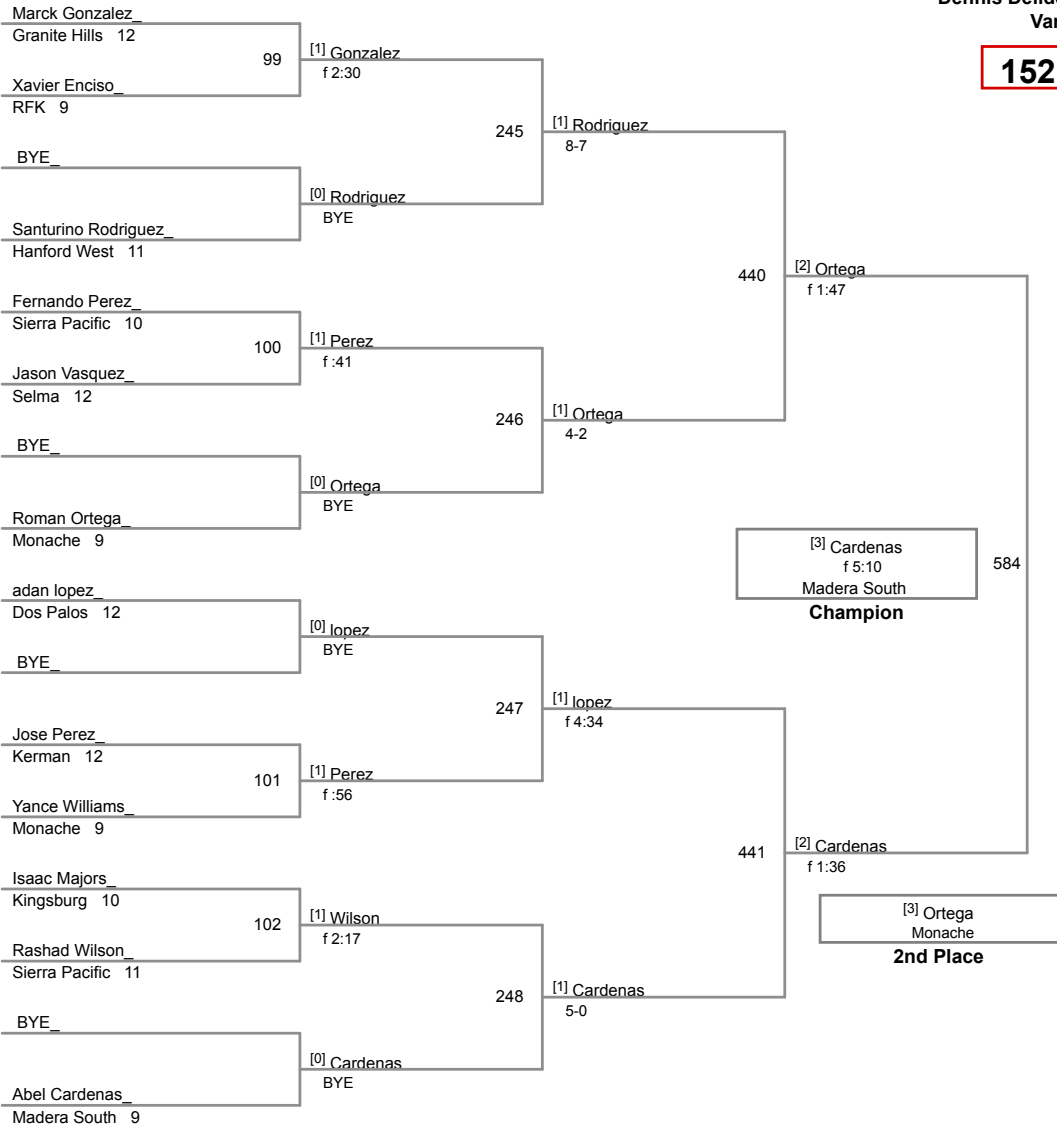

### Table of Results

Using HEAD-to-HEAD to break ties  
between 1st and 2nd if necessary

Wrestler	Team	W▼	L	BP	F	TF	Pen
Aguilar, Titus	Hanford West	2	0	4	2		0
Moreno, Vincente	Madera South	1	1	2			0
Avina, Jayden	Lemoore	0	2				0

<b>1</b>	Titus Aguilar_ Hanford West 10	<b>4</b>		Manual Placement
<b>2</b>	Vincente Moreno_ Madera South 10	<b>5</b>		<input type="checkbox"/>
<b>3</b>	Jayden Avina_ Lemoore 10	<b>6</b>		

Dennis Deliddo Invitational  
Varsity

**126 Lbs**

Dennis Deliddo Invitational  
Varsity

**132 Lbs**

Dennis Deliddo Invitational  
Varsity

**138 Lbs**

Dennis Deliddo Invitational  
Varsity

**145 Lbs**

Dennis Deliddo Invitational  
Varsity

**152 Lbs**

Dennis Deliddo Invitational  
Varsity

**160 Lbs**

Dennis Deliddo Invitational  
Varsity

**170 Lbs**

Dennis Deliddo Invitational  
Varsity

**182 Lbs**

Dennis Deliddo Invitational  
Varsity