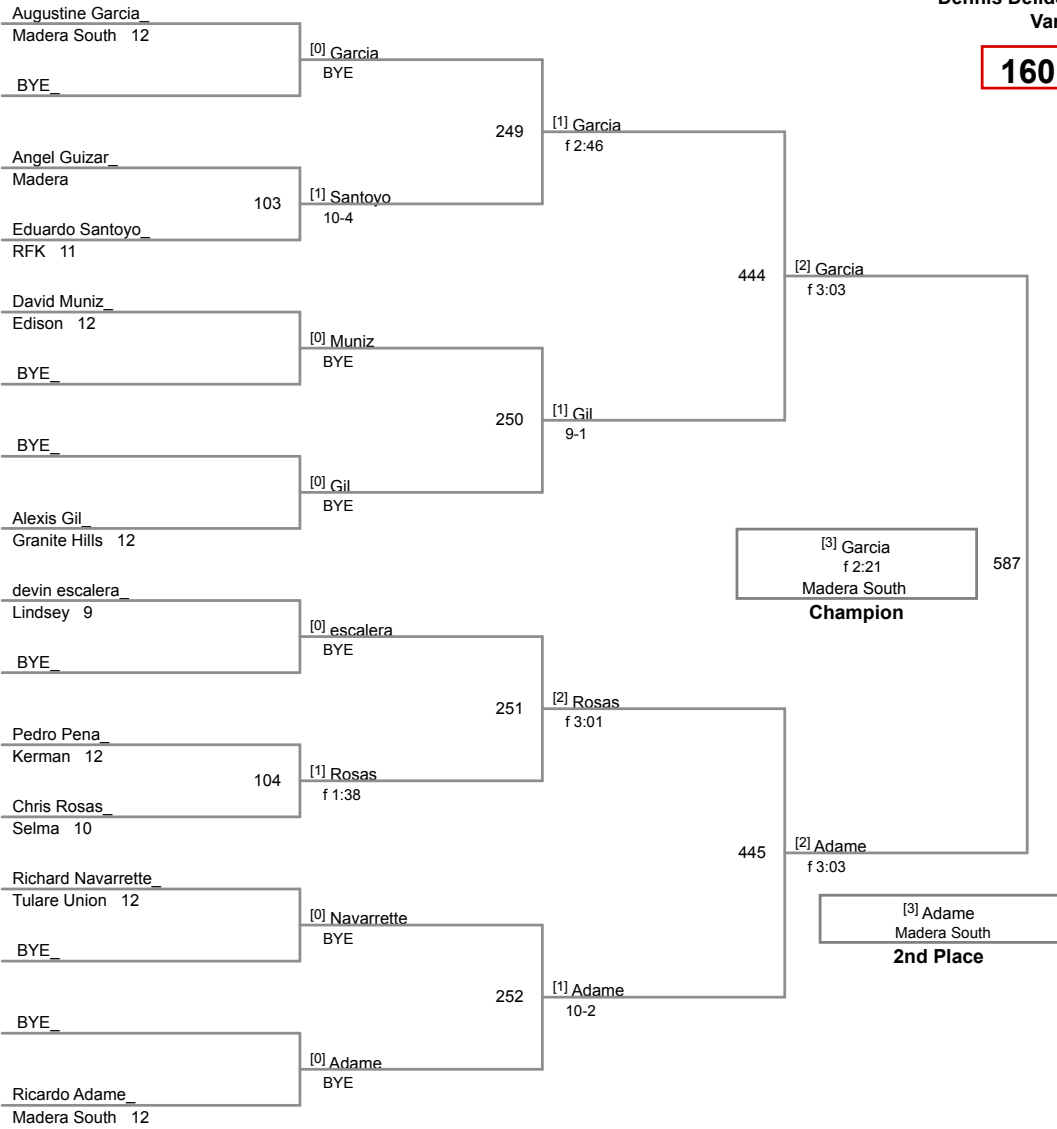

### Table of Results

Using HEAD-to-HEAD to break ties  
between 1st and 2nd if necessary

Wrestler	Team	W▼	L	BP	F	TF	Pen
Aguilar, Titus	Hanford West	2	0	4	2		0
Moreno, Vincente	Madera South	1	1	2			0
Avina, Jayden	Lemoore	0	2				0

<b>1</b>	Titus Aguilar_ Hanford West 10	<b>4</b>		Manual Placement
<b>2</b>	Vincente Moreno_ Madera South 10	<b>5</b>		<input type="checkbox"/>
<b>3</b>	Jayden Avina_ Lemoore 10	<b>6</b>		

Dennis Deliddo Invitational  
Varsity

**126 Lbs**

Dennis Deliddo Invitational  
Varsity

**132 Lbs**

Dennis Deliddo Invitational  
Varsity

**138 Lbs**

Dennis Deliddo Invitational  
Varsity

**145 Lbs**

Dennis Deliddo Invitational  
Varsity

**152 Lbs**

Dennis Deliddo Invitational  
Varsity

**160 Lbs**

Dennis Deliddo Invitational  
Varsity

**170 Lbs**

Dennis Deliddo Invitational  
Varsity

**182 Lbs**

Dennis Deliddo Invitational  
Varsity