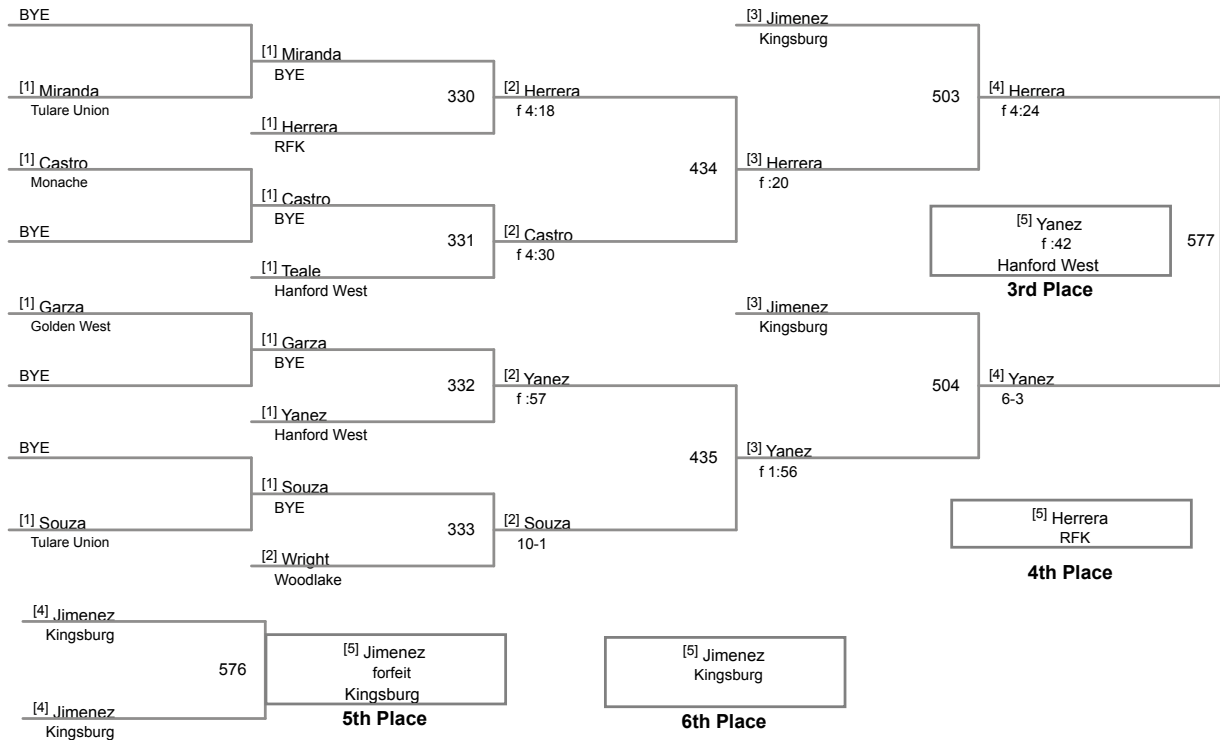

### Table of Results

Using HEAD-to-HEAD to break ties  
between 1st and 2nd if necessary

Wrestler	Team	W▼	L	BP	F	TF	Pen
Aguilar, Titus	Hanford West	2	0	4	2		0
Moreno, Vincente	Madera South	1	1	2			0
Avina, Jayden	Lemoore	0	2				0

<b>1</b>	Titus Aguilar_ Hanford West 10	<b>4</b>		Manual Placement
<b>2</b>	Vincente Moreno_ Madera South 10	<b>5</b>		<input type="checkbox"/>
<b>3</b>	Jayden Avina_ Lemoore 10	<b>6</b>		

Dennis Deliddo Invitational  
Varsity

**126 Lbs**

Dennis Deliddo Invitational  
Varsity

**132 Lbs**

Dennis Deliddo Invitational  
Varsity

**138 Lbs**

Dennis Deliddo Invitational  
Varsity

**145 Lbs**

Dennis Deliddo Invitational  
Varsity

**152 Lbs**

Dennis Deliddo Invitational  
Varsity

**160 Lbs**

Dennis Deliddo Invitational  
Varsity

**170 Lbs**

Dennis Deliddo Invitational  
Varsity

**182 Lbs**

Dennis Deliddo Invitational  
Varsity