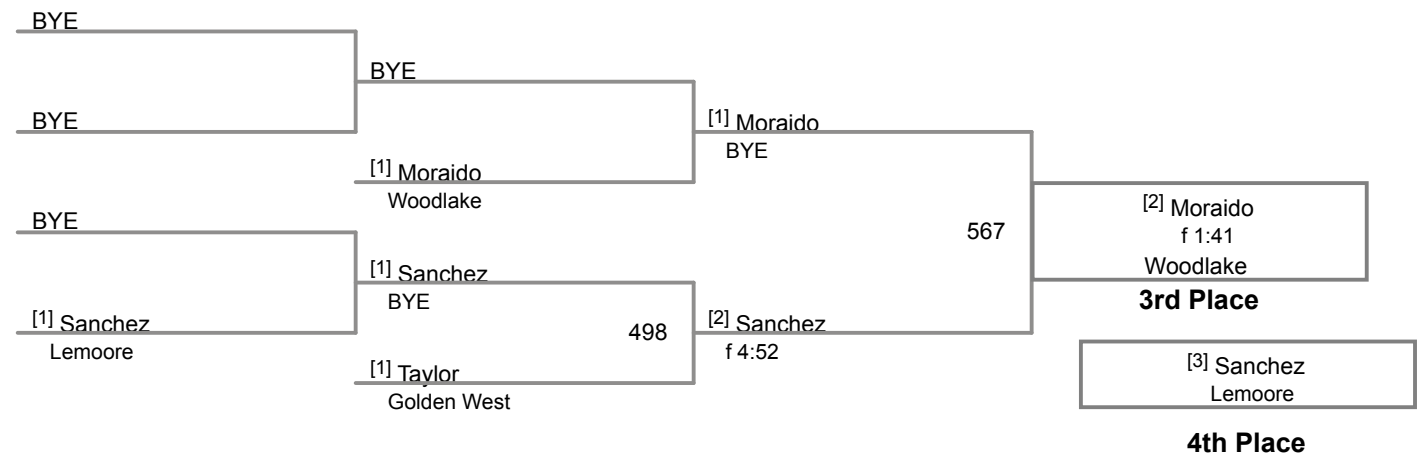

Dennis Deliddo Invitational  
Varsity

**106 Lbs**

Dennis Deliddo Invitational  
Varsity

**113 Lbs**

### 3-Man Round Robin

Dennis Deliddo Invitational  
Varsity

**120 Lbs**

**round 1**

Titus Aguilar_						
Hanford West 10	8	[1] Aguilar	_____			
Vincente Moreno_		f :45	_____			
Madera South 10			_____			
Jayden Avina_			_____			
Lemoore 10			_____			
BYE_			_____			
			_____			
			_____			