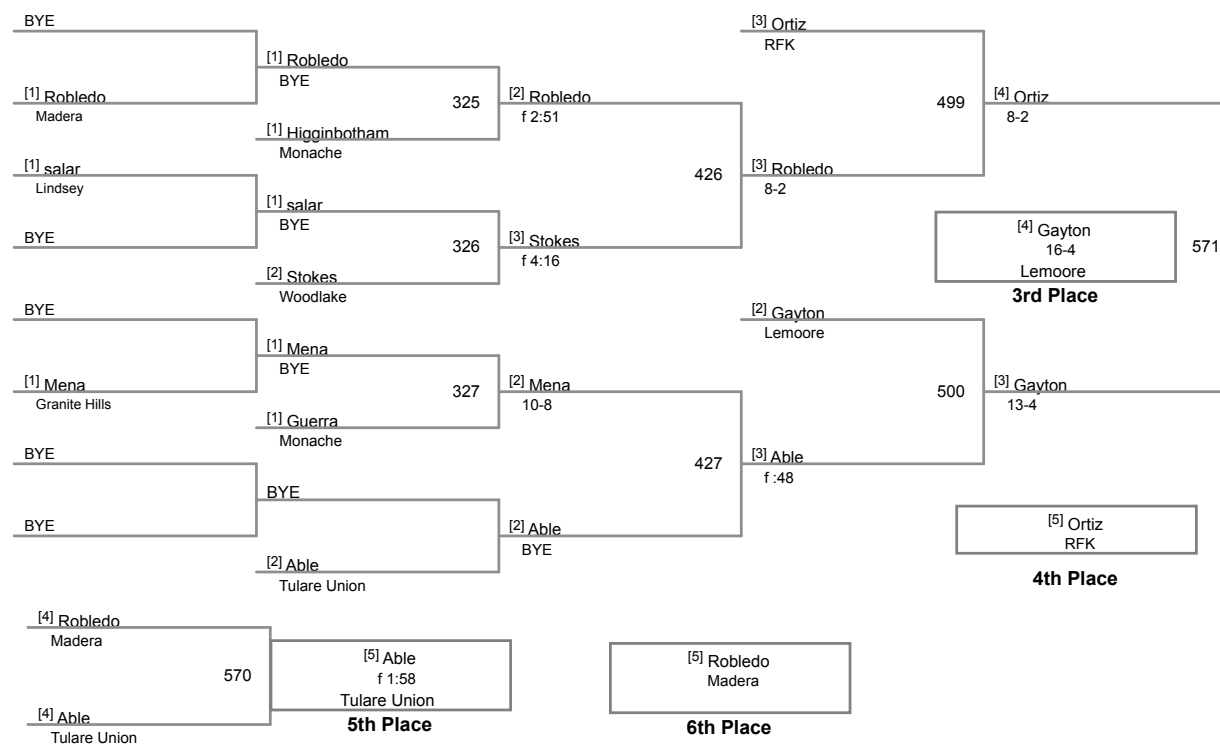

Dennis Deliddo Invitational
Varsity

126 Lbs