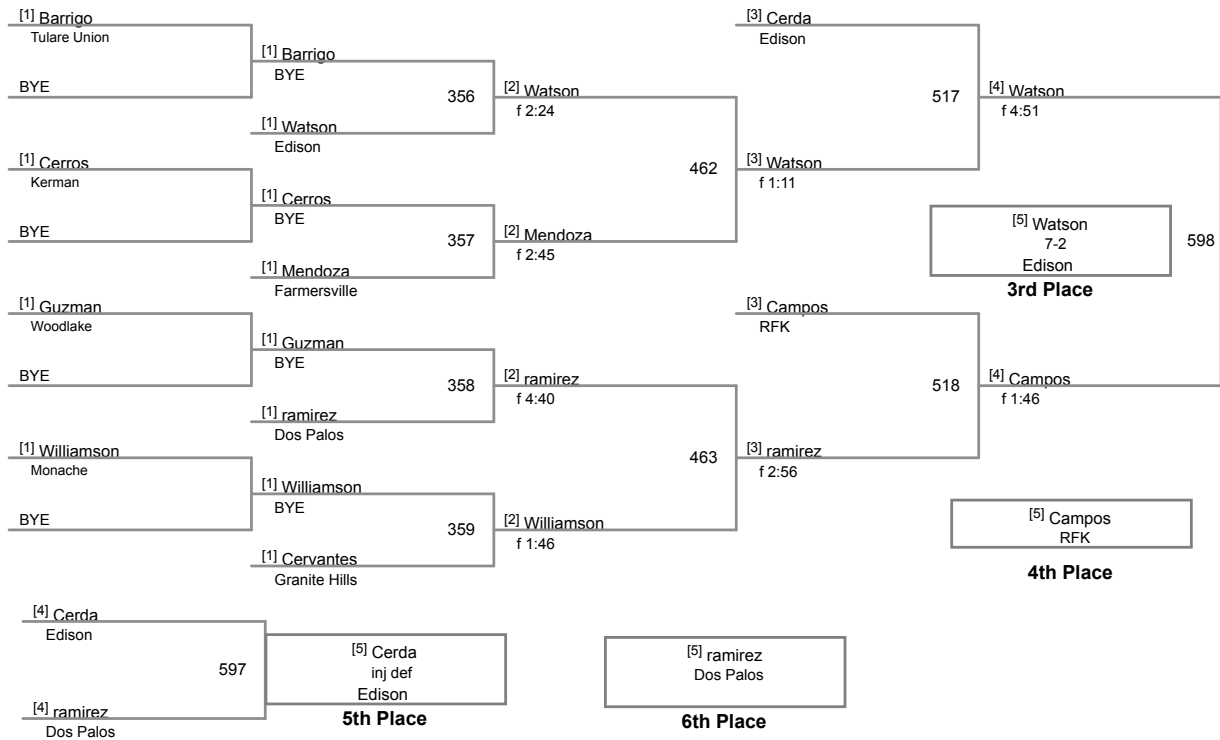

Dennis Deliddo Invitational
Varsity

220 Lbs