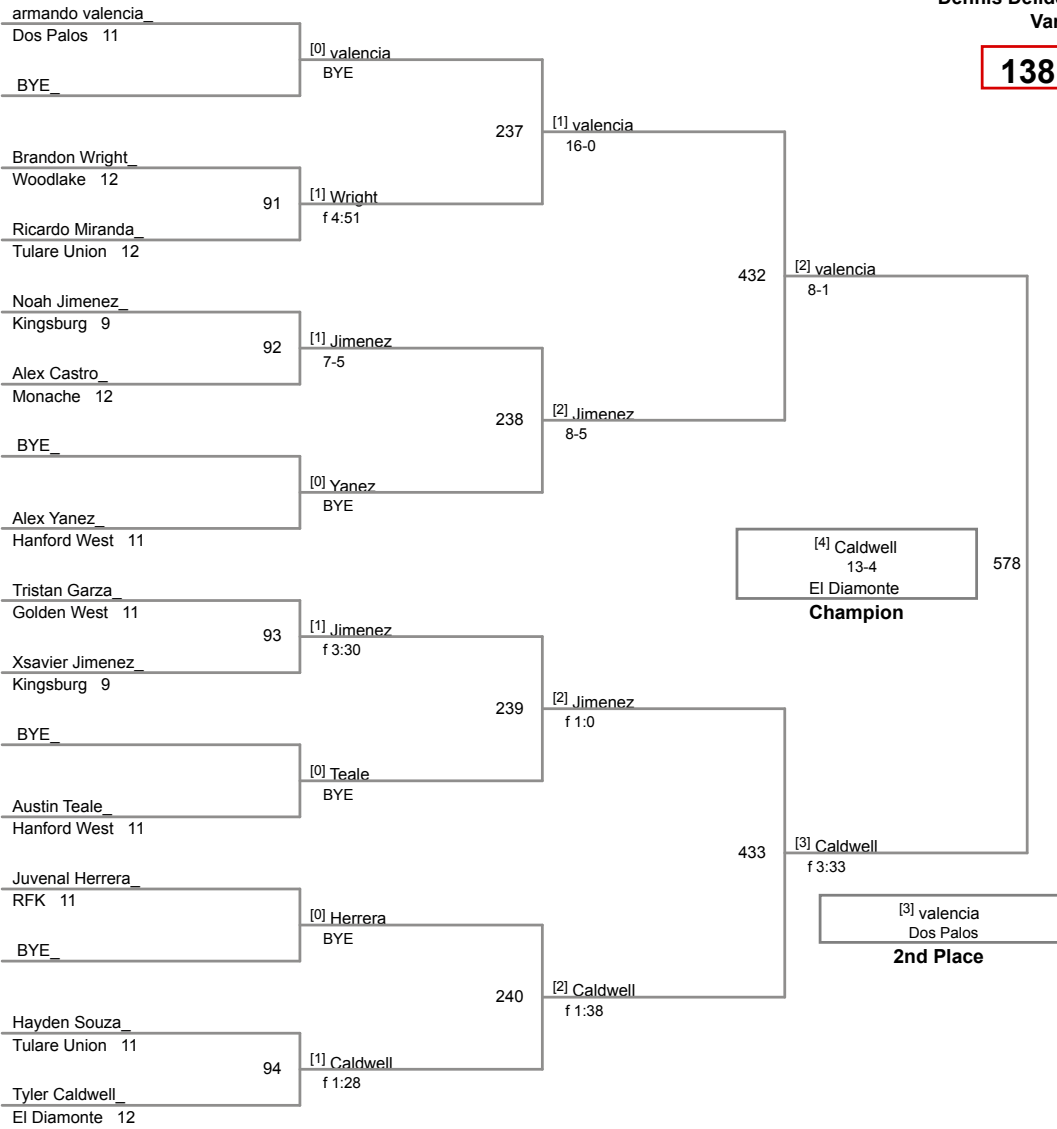

### Table of Results

Using HEAD-to-HEAD to break ties  
between 1st and 2nd if necessary

Wrestler	Team	W▼	L	BP	F	TF	Pen
Aguilar, Titus	Hanford West	2	0	4	2		0
Moreno, Vincente	Madera South	1	1	2			0
Avina, Jayden	Lemoore	0	2				0

<b>1</b>	Titus Aguilar_ Hanford West 10	<b>4</b>		Manual Placement
<b>2</b>	Vincente Moreno_ Madera South 10	<b>5</b>		<input type="checkbox"/>
<b>3</b>	Jayden Avina_ Lemoore 10	<b>6</b>		

Dennis Deliddo Invitational  
Varsity

**126 Lbs**

Dennis Deliddo Invitational  
Varsity

**132 Lbs**

Dennis Deliddo Invitational  
Varsity

**138 Lbs**

Dennis Deliddo Invitational  
Varsity

**145 Lbs**

Dennis Deliddo Invitational  
Varsity

**152 Lbs**

Dennis Deliddo Invitational  
Varsity

**160 Lbs**

Dennis Deliddo Invitational  
Varsity

**170 Lbs**

Dennis Deliddo Invitational  
Varsity

**182 Lbs**

Dennis Deliddo Invitational  
Varsity