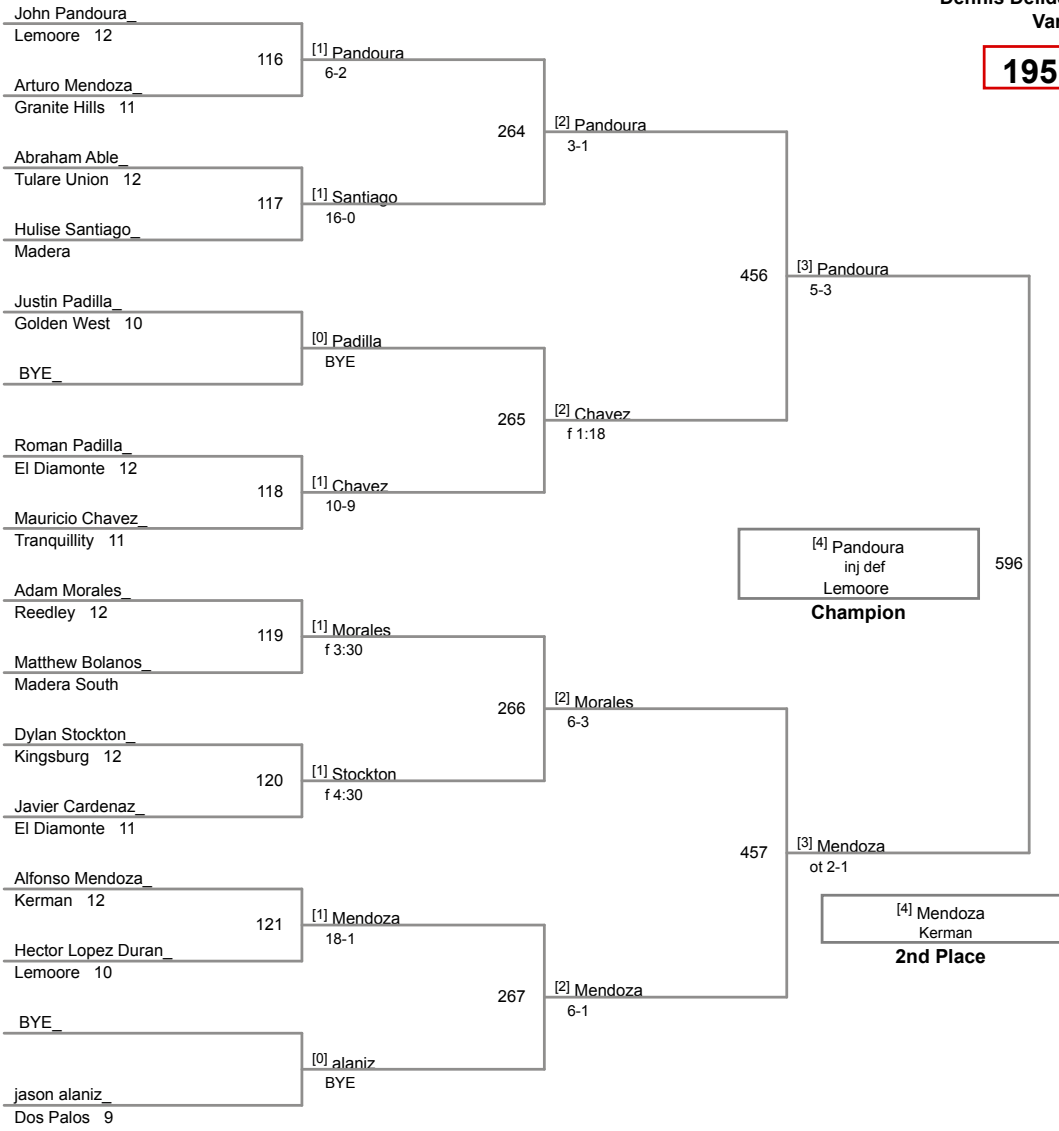

Dennis Deliddo Invitational
Varsity

195 Lbs