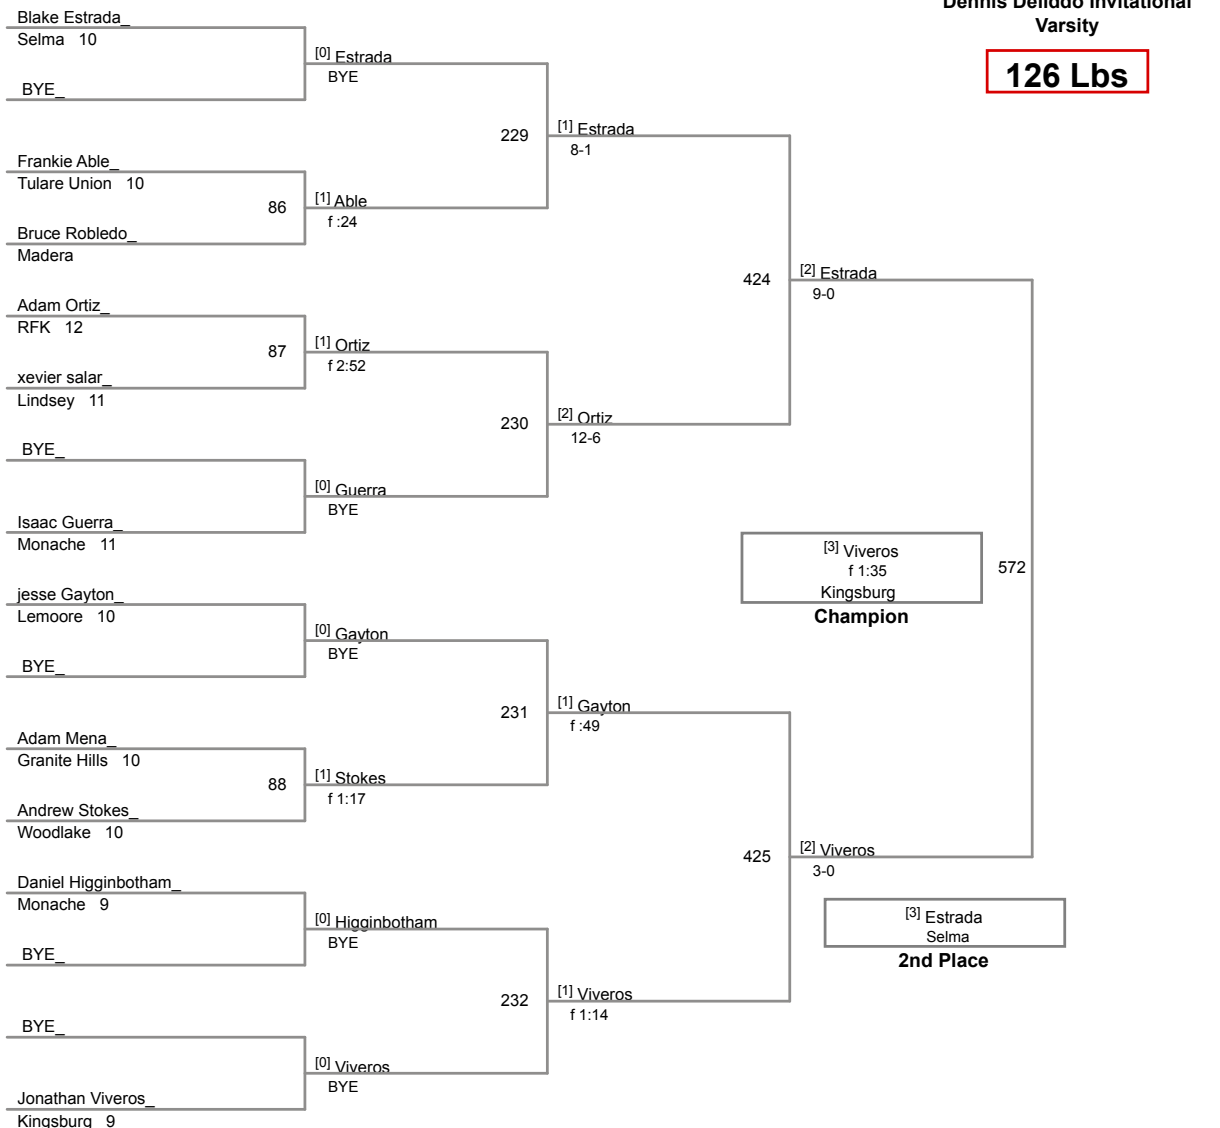

Dennis Deliddo Invitational
Varsity

126 Lbs