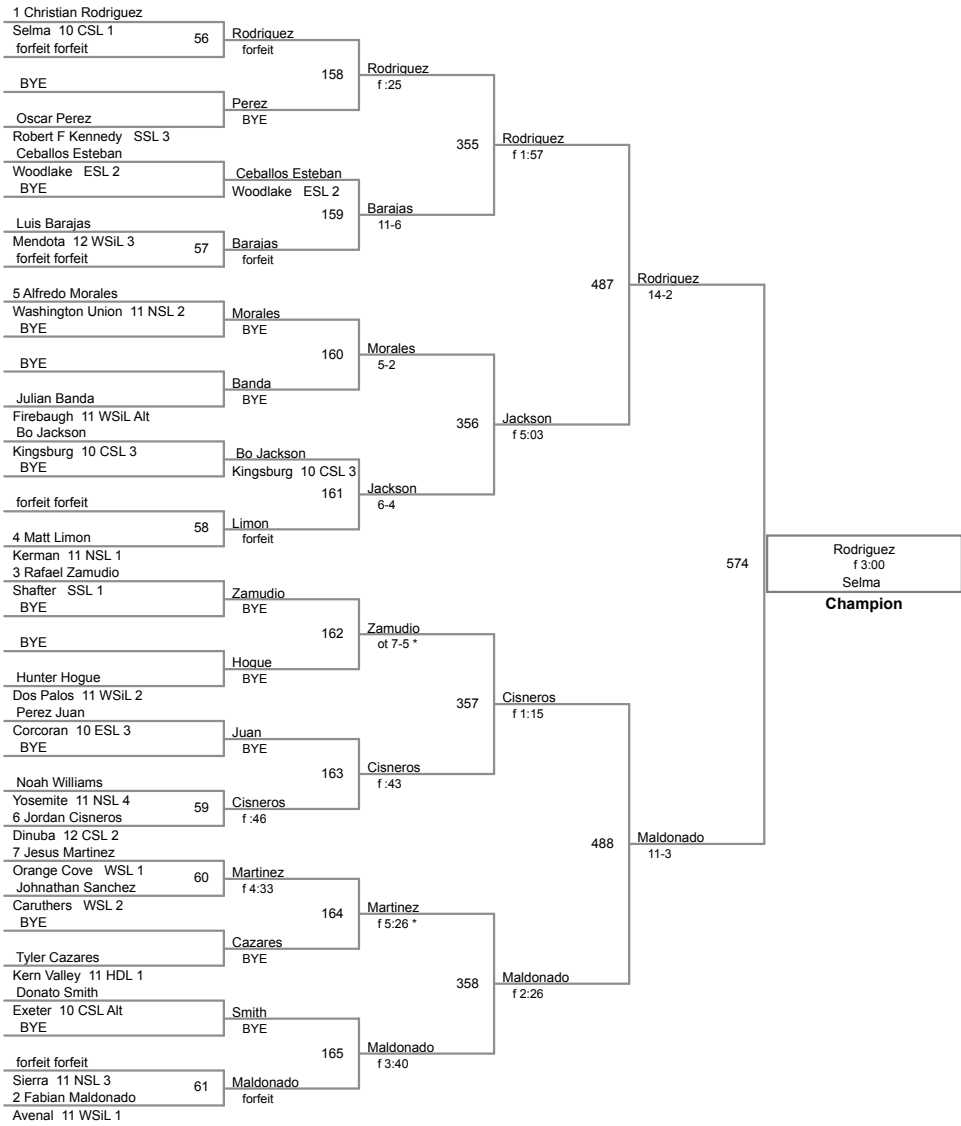

Sierra Sequoia Valley
Sierra Sequoia

106 Lbs

Sierra Sequoia Valley
Sierra Sequoia

113 Lbs

Sierra Sequoia Valley
Sierra Sequoia

120 Lbs

Sierra Sequoia Valley
Sierra Sequoia

126 Lbs

132 Lbs

138 Lbs

Sierra Sequoia Valley
Sierra Sequoia

145 Lbs

Sierra Sequoia Valley
Sierra Sequoia

152 Lbs

Sierra Sequoia Valley
Sierra Sequoia

160 Lbs

Sierra Sequoia Valley
Sierra Sequoia

170 Lbs

182 Lbs

Sierra Sequoia Valley
Sierra Sequoia

195 Lbs

Jimenez
6-0
Selma
Champion

Sierra Sequoia Valley
Sierra Sequoia

220 Lbs