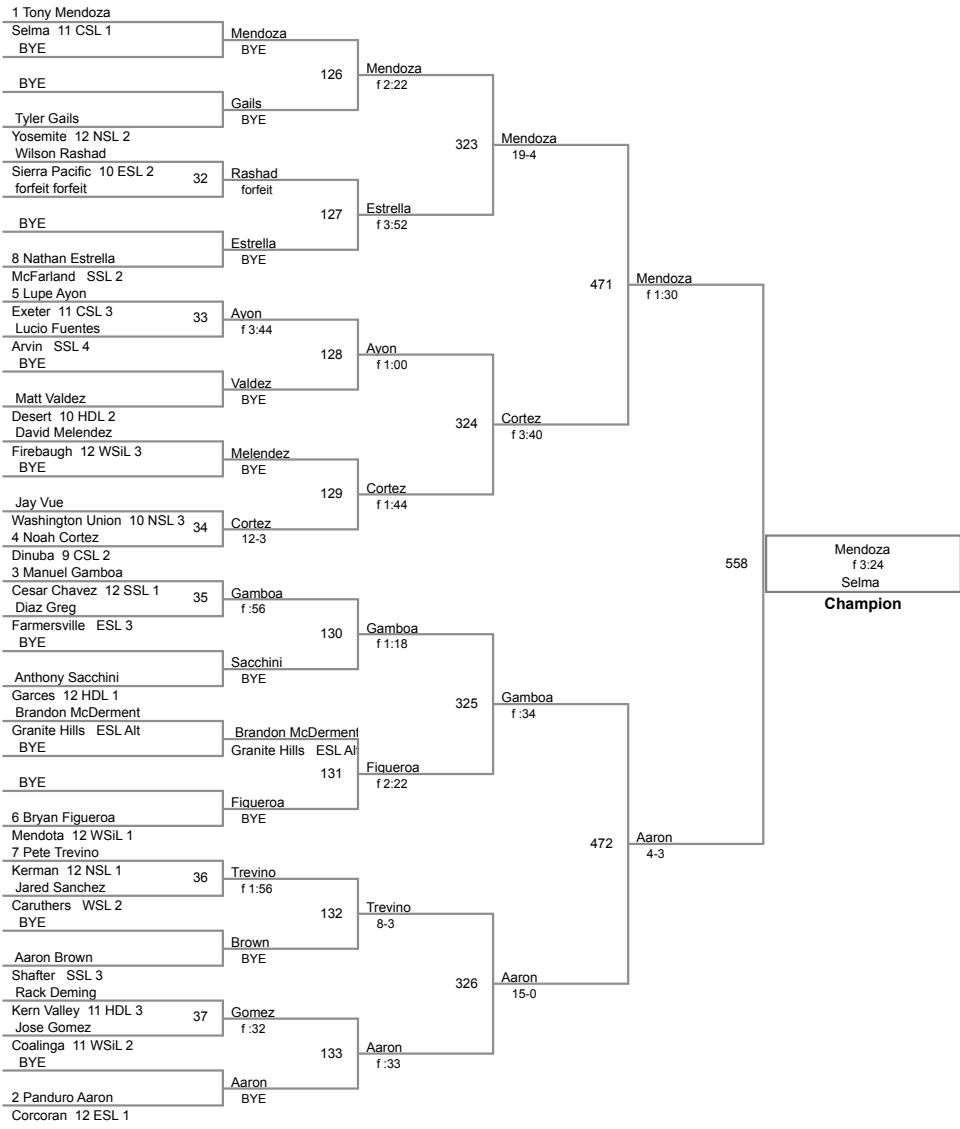

Sierra Sequoia Valley
Sierra Sequoia

106 Lbs

Sierra Sequoia Valley
Sierra Sequoia

113 Lbs

Sierra Sequoia Valley
Sierra Sequoia

120 Lbs

Sierra Sequoia Valley
Sierra Sequoia

126 Lbs

132 Lbs

138 Lbs

Sierra Sequoia Valley
Sierra Sequoia

145 Lbs

Sierra Sequoia Valley
Sierra Sequoia

152 Lbs

Sierra Sequoia Valley
Sierra Sequoia

160 Lbs