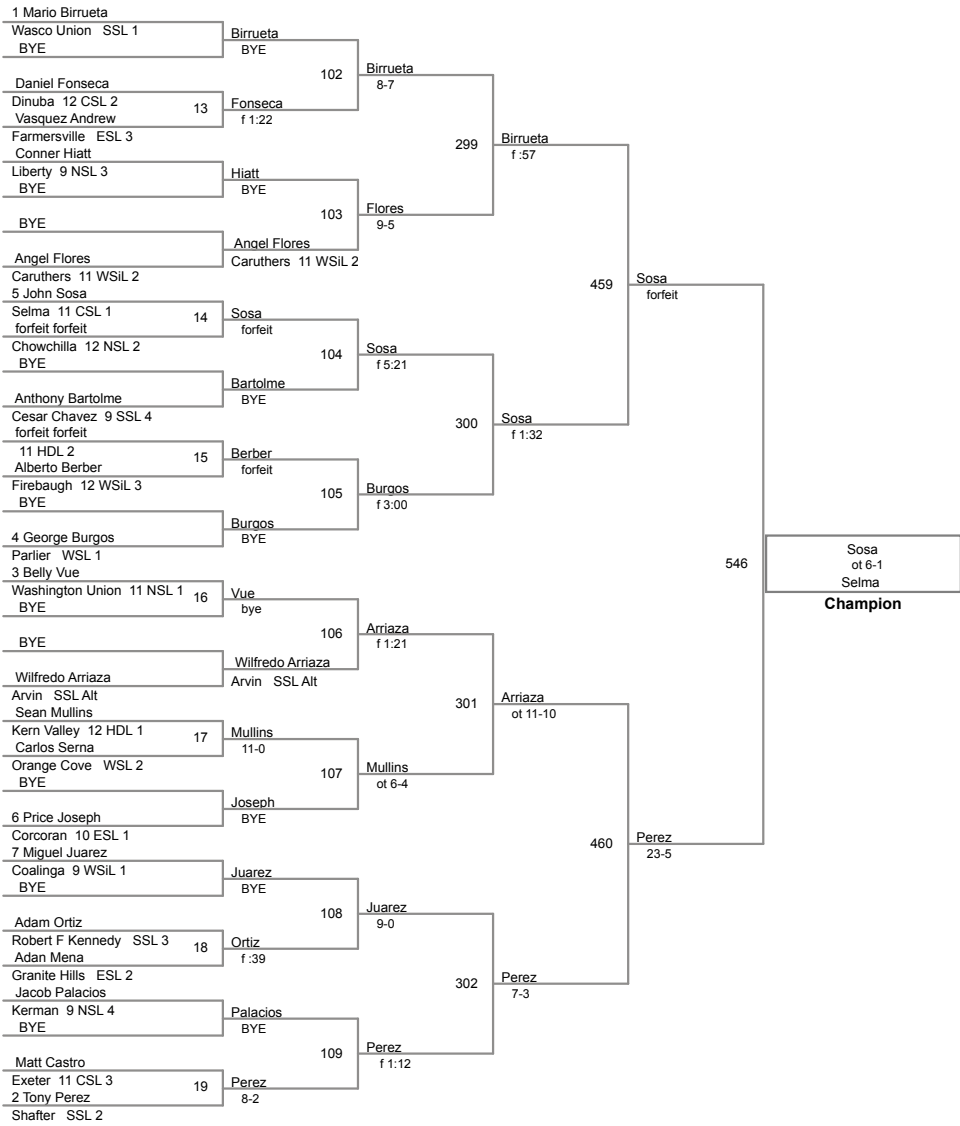

Sierra Sequoia Valley
Sierra Sequoia

106 Lbs

Sierra Sequoia Valley
Sierra Sequoia

113 Lbs

Sierra Sequoia Valley
Sierra Sequoia

120 Lbs

Sierra Sequoia Valley
Sierra Sequoia

126 Lbs

132 Lbs

138 Lbs

Sierra Sequoia Valley
Sierra Sequoia

145 Lbs

Sierra Sequoia Valley
Sierra Sequoia

152 Lbs

Sierra Sequoia Valley
Sierra Sequoia

160 Lbs