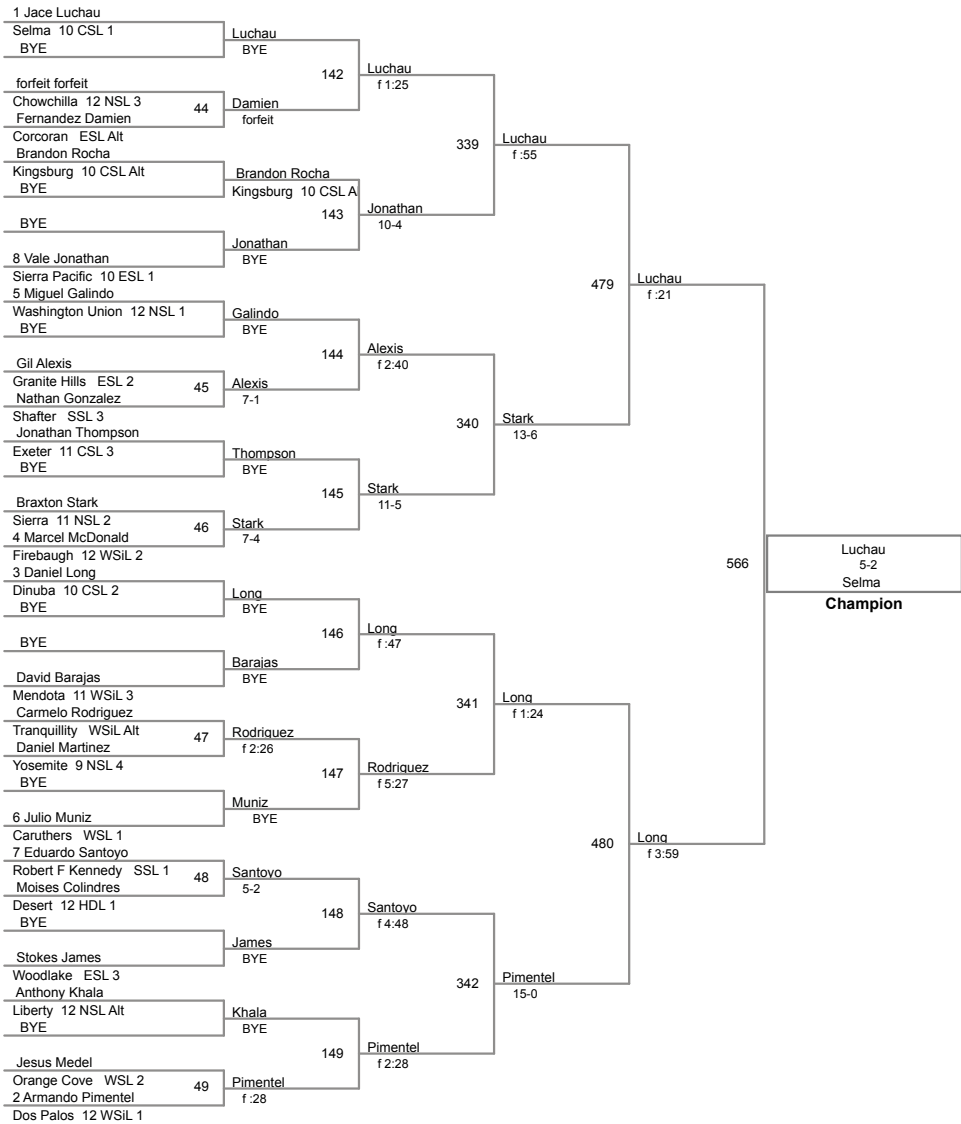

Sierra Sequoia Valley
Sierra Sequoia

106 Lbs

Sierra Sequoia Valley
Sierra Sequoia

113 Lbs

Sierra Sequoia Valley
Sierra Sequoia

120 Lbs

Sierra Sequoia Valley
Sierra Sequoia

126 Lbs

132 Lbs

138 Lbs

Sierra Sequoia Valley
Sierra Sequoia

145 Lbs

Sierra Sequoia Valley
Sierra Sequoia

152 Lbs

Sierra Sequoia Valley
Sierra Sequoia

160 Lbs

Sierra Sequoia Valley
Sierra Sequoia

170 Lbs

182 Lbs

Sierra Sequoia Valley
Sierra Sequoia

195 Lbs

Jimenez
6-0
Selma
Champion

Sierra Sequoia Valley
Sierra Sequoia

220 Lbs