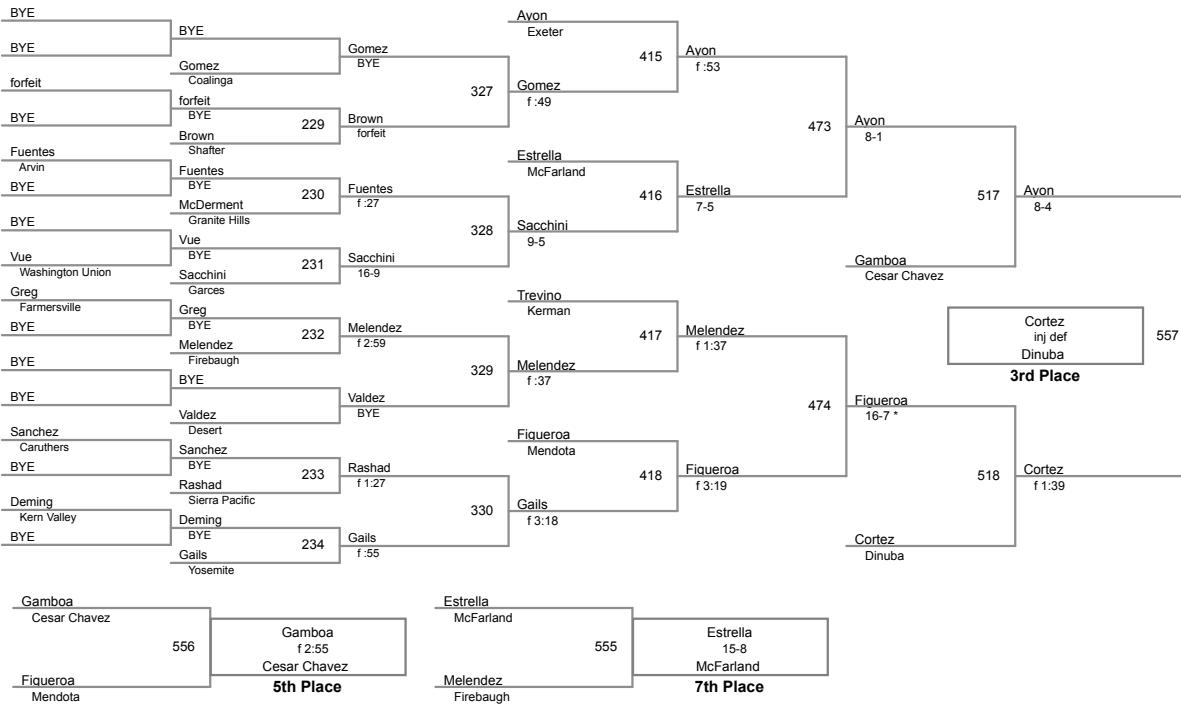

Sierra Sequoia Valley
Sierra Sequoia

106 Lbs

Sierra Sequoia Valley
Sierra Sequoia

113 Lbs

Sierra Sequoia Valley
Sierra Sequoia

120 Lbs

Sierra Sequoia Valley
Sierra Sequoia

126 Lbs

132 Lbs

138 Lbs

Sierra Sequoia Valley
Sierra Sequoia

145 Lbs

Sierra Sequoia Valley
Sierra Sequoia

152 Lbs

Sierra Sequoia Valley
Sierra Sequoia

160 Lbs

Sierra Sequoia Valley
Sierra Sequoia

170 Lbs

182 Lbs

Sierra Sequoia Valley
Sierra Sequoia

195 Lbs

Jimenez
6-0
Selma
Champion

Sierra Sequoia Valley
Sierra Sequoia

220 Lbs

Sierra Sequoia Valley
Sierra Sequoia

285 Lbs