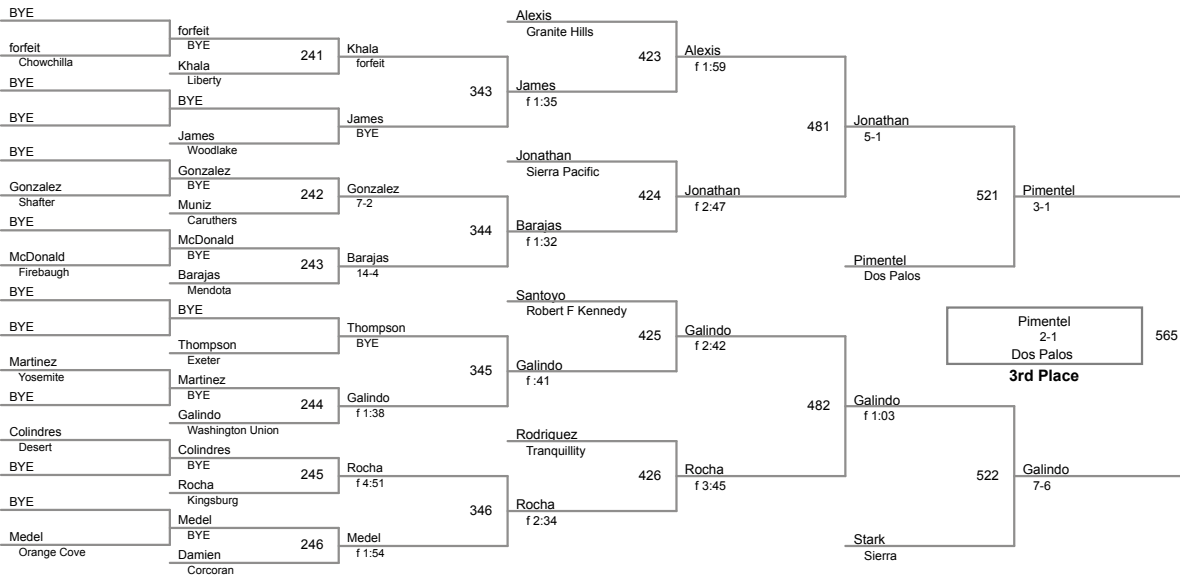

Sierra Sequoia Valley
Sierra Sequoia

106 Lbs

Sierra Sequoia Valley
Sierra Sequoia

113 Lbs

Sierra Sequoia Valley
Sierra Sequoia

120 Lbs

Sierra Sequoia Valley
Sierra Sequoia

126 Lbs

132 Lbs

138 Lbs

Sierra Sequoia Valley
Sierra Sequoia

145 Lbs

Sierra Sequoia Valley
Sierra Sequoia

152 Lbs

Sierra Sequoia Valley
Sierra Sequoia

160 Lbs

Sierra Sequoia Valley
Sierra Sequoia

170 Lbs

182 Lbs

Sierra Sequoia Valley
Sierra Sequoia

195 Lbs

Jimenez
6-0
Selma
Champion

Sierra Sequoia Valley
Sierra Sequoia

220 Lbs