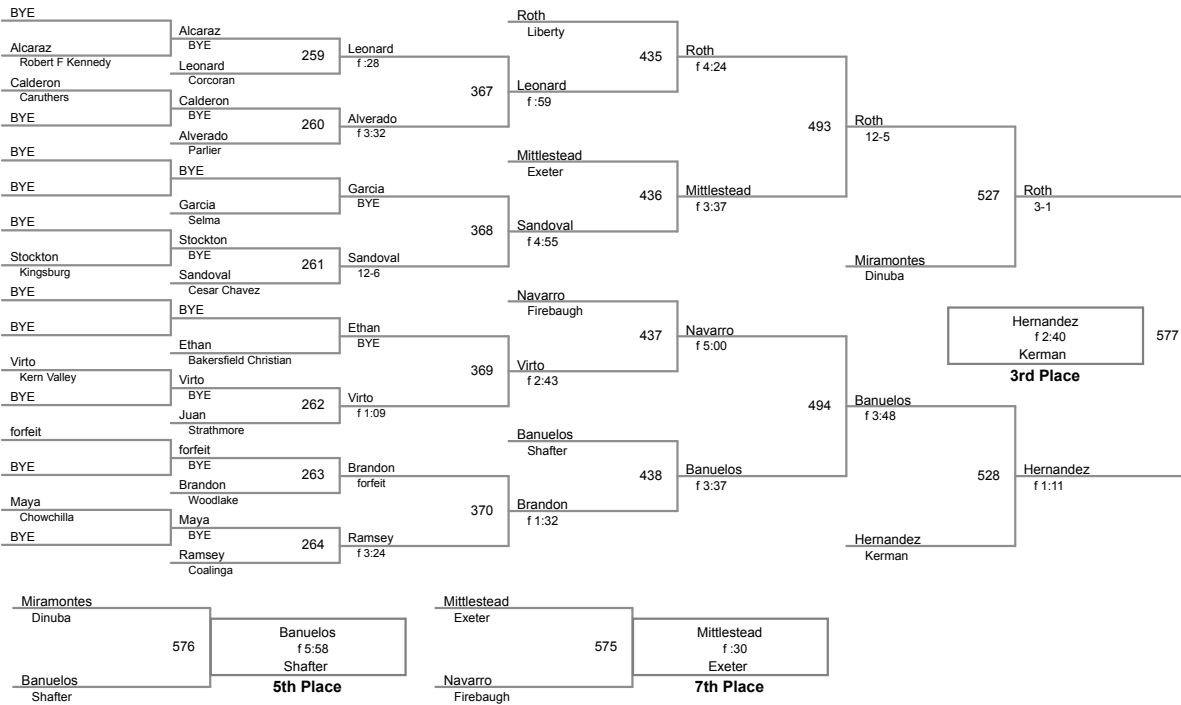

Sierra Sequoia Valley
Sierra Sequoia

106 Lbs

Sierra Sequoia Valley
Sierra Sequoia

113 Lbs

Sierra Sequoia Valley
Sierra Sequoia

120 Lbs

Sierra Sequoia Valley
Sierra Sequoia

126 Lbs

132 Lbs

138 Lbs

Sierra Sequoia Valley
Sierra Sequoia

145 Lbs

Sierra Sequoia Valley
Sierra Sequoia

152 Lbs

Sierra Sequoia Valley
Sierra Sequoia

160 Lbs

Sierra Sequoia Valley
Sierra Sequoia

170 Lbs

182 Lbs

Sierra Sequoia Valley
Sierra Sequoia

195 Lbs

Jimenez
6-0
Selma
Champion

Sierra Sequoia Valley
Sierra Sequoia

220 Lbs