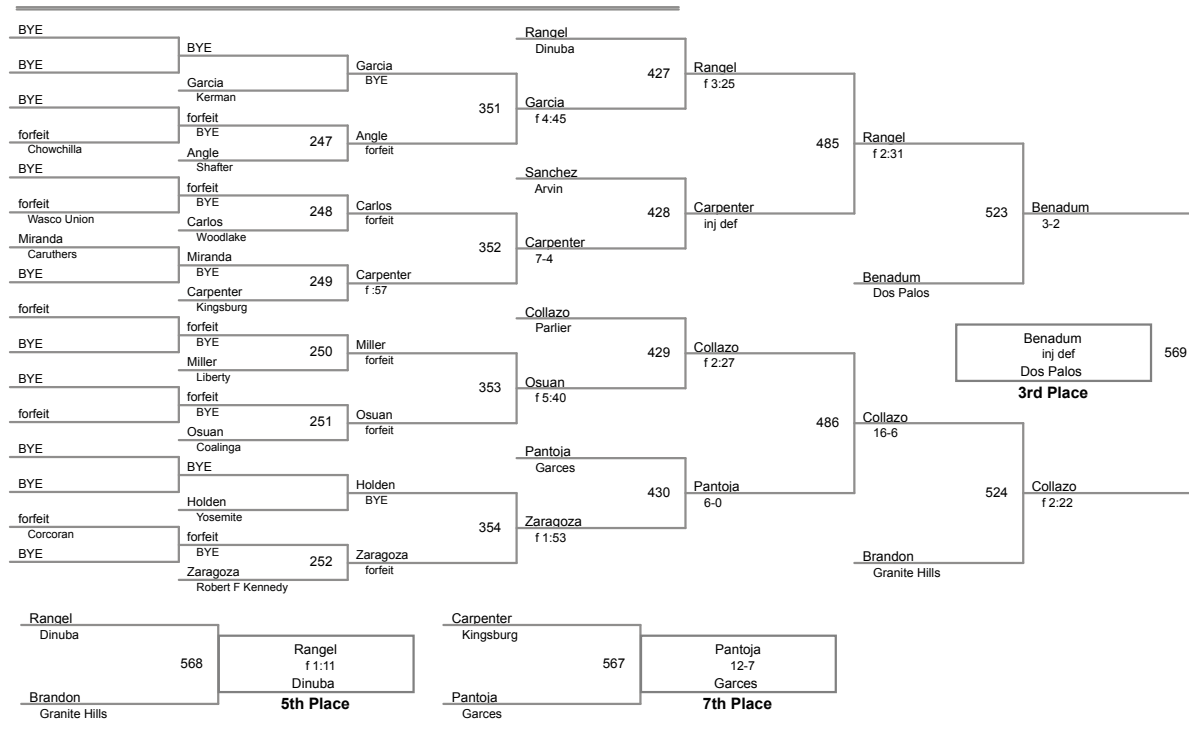

Sierra Sequoia Valley
Sierra Sequoia

106 Lbs

Sierra Sequoia Valley
Sierra Sequoia

113 Lbs

Sierra Sequoia Valley
Sierra Sequoia

120 Lbs

Sierra Sequoia Valley
Sierra Sequoia

126 Lbs

132 Lbs

138 Lbs

Sierra Sequoia Valley
Sierra Sequoia

145 Lbs

Sierra Sequoia Valley
Sierra Sequoia

152 Lbs

Sierra Sequoia Valley
Sierra Sequoia

160 Lbs

Sierra Sequoia Valley
Sierra Sequoia

170 Lbs

182 Lbs

Sierra Sequoia Valley
Sierra Sequoia

195 Lbs

Jimenez
6-0
Selma
Champion

Sierra Sequoia Valley
Sierra Sequoia

220 Lbs