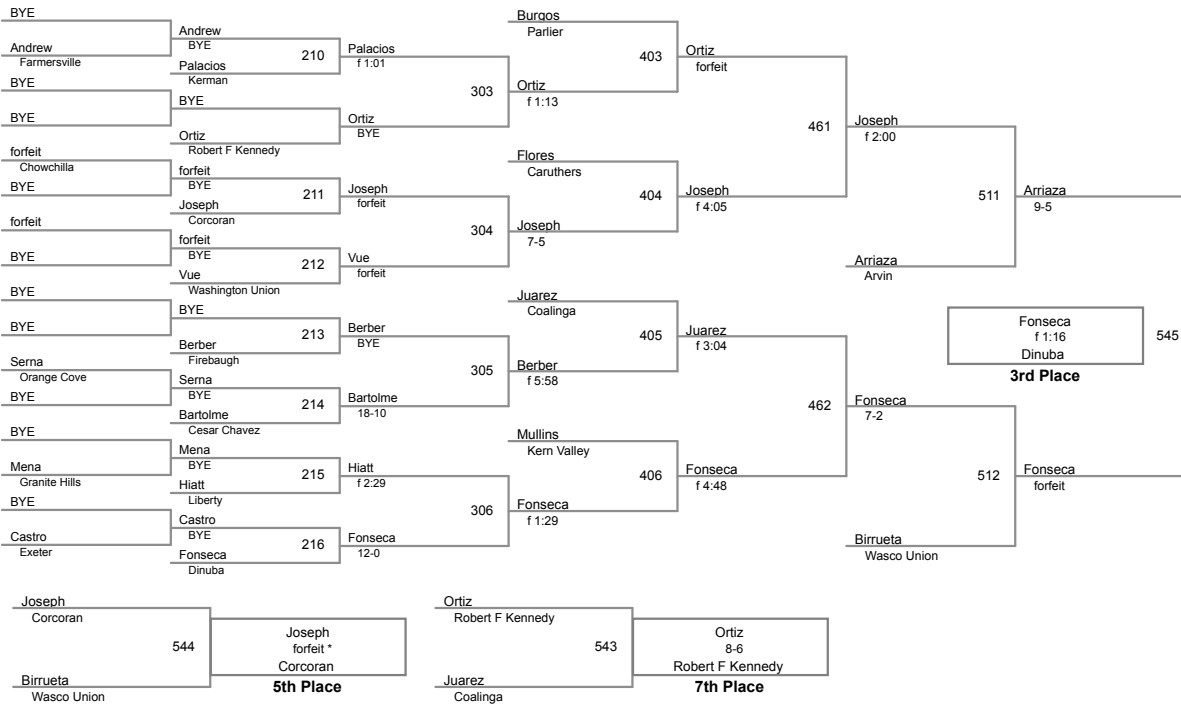

Sierra Sequoia Valley
Sierra Sequoia

106 Lbs

Sierra Sequoia Valley
Sierra Sequoia

113 Lbs

Sierra Sequoia Valley
Sierra Sequoia

120 Lbs

Sierra Sequoia Valley
Sierra Sequoia

126 Lbs

132 Lbs

138 Lbs

Sierra Sequoia Valley
Sierra Sequoia

145 Lbs

Sierra Sequoia Valley
Sierra Sequoia

152 Lbs

Sierra Sequoia Valley
Sierra Sequoia

160 Lbs

Sierra Sequoia Valley
Sierra Sequoia

170 Lbs

182 Lbs

Sierra Sequoia Valley
Sierra Sequoia

195 Lbs

Jimenez
6-0
Selma
Champion

Sierra Sequoia Valley
Sierra Sequoia

220 Lbs