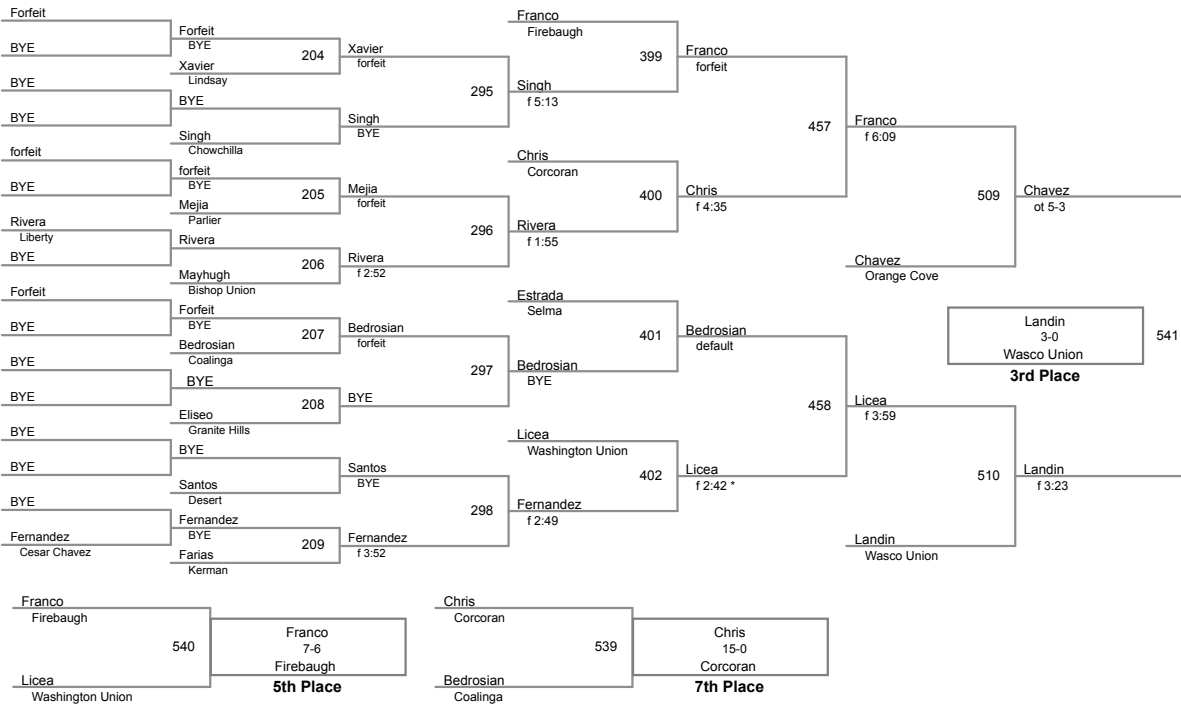

Sierra Sequoia Valley
Sierra Sequoia

106 Lbs

Sierra Sequoia Valley
Sierra Sequoia

113 Lbs

Sierra Sequoia Valley
Sierra Sequoia

120 Lbs

Sierra Sequoia Valley
Sierra Sequoia

126 Lbs

132 Lbs

138 Lbs

Sierra Sequoia Valley
Sierra Sequoia

145 Lbs

Sierra Sequoia Valley
Sierra Sequoia

152 Lbs

Sierra Sequoia Valley
Sierra Sequoia

160 Lbs

Sierra Sequoia Valley
Sierra Sequoia

170 Lbs

182 Lbs

Sierra Sequoia Valley
Sierra Sequoia

195 Lbs

Jimenez
6-0
Selma
Champion

Sierra Sequoia Valley
Sierra Sequoia

220 Lbs