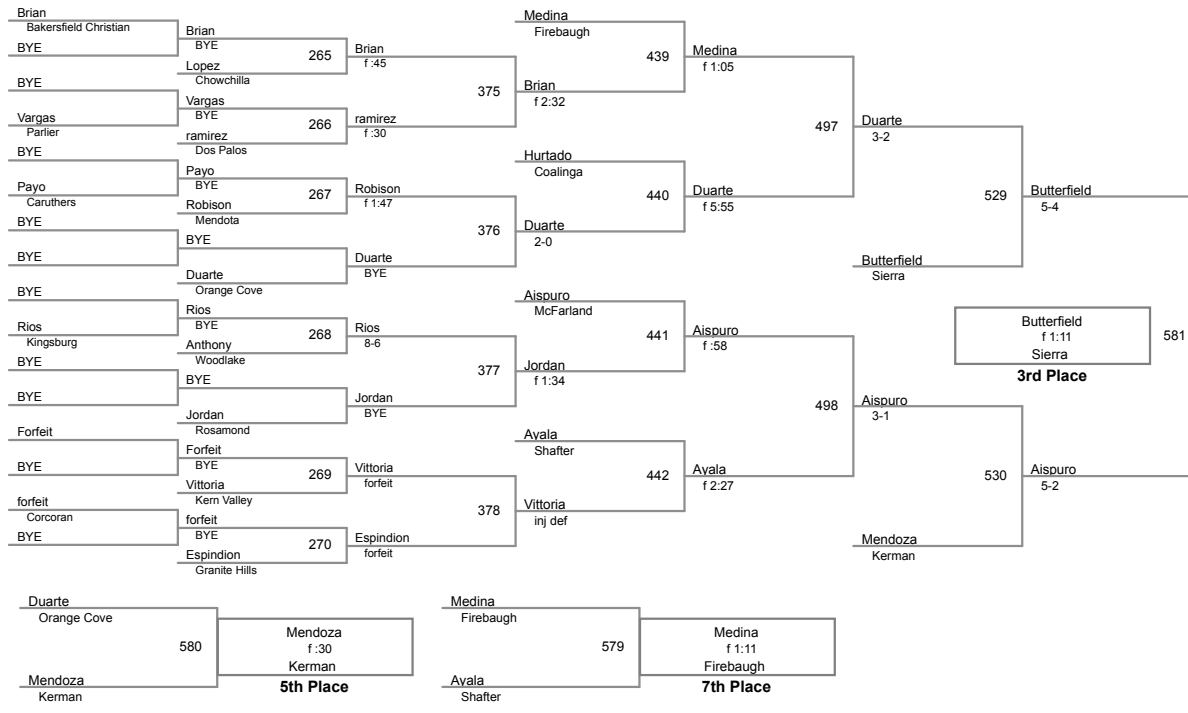

132 Lbs

138 Lbs

Sierra Sequoia Valley
Sierra Sequoia

145 Lbs

Sierra Sequoia Valley
Sierra Sequoia

152 Lbs

Sierra Sequoia Valley
Sierra Sequoia

160 Lbs

Sierra Sequoia Valley
Sierra Sequoia

170 Lbs

182 Lbs

Sierra Sequoia Valley
Sierra Sequoia

195 Lbs

Jimenez
6-0
Selma
Champion

Sierra Sequoia Valley
Sierra Sequoia

220 Lbs

Sierra Sequoia Valley
Sierra Sequoia

285 Lbs