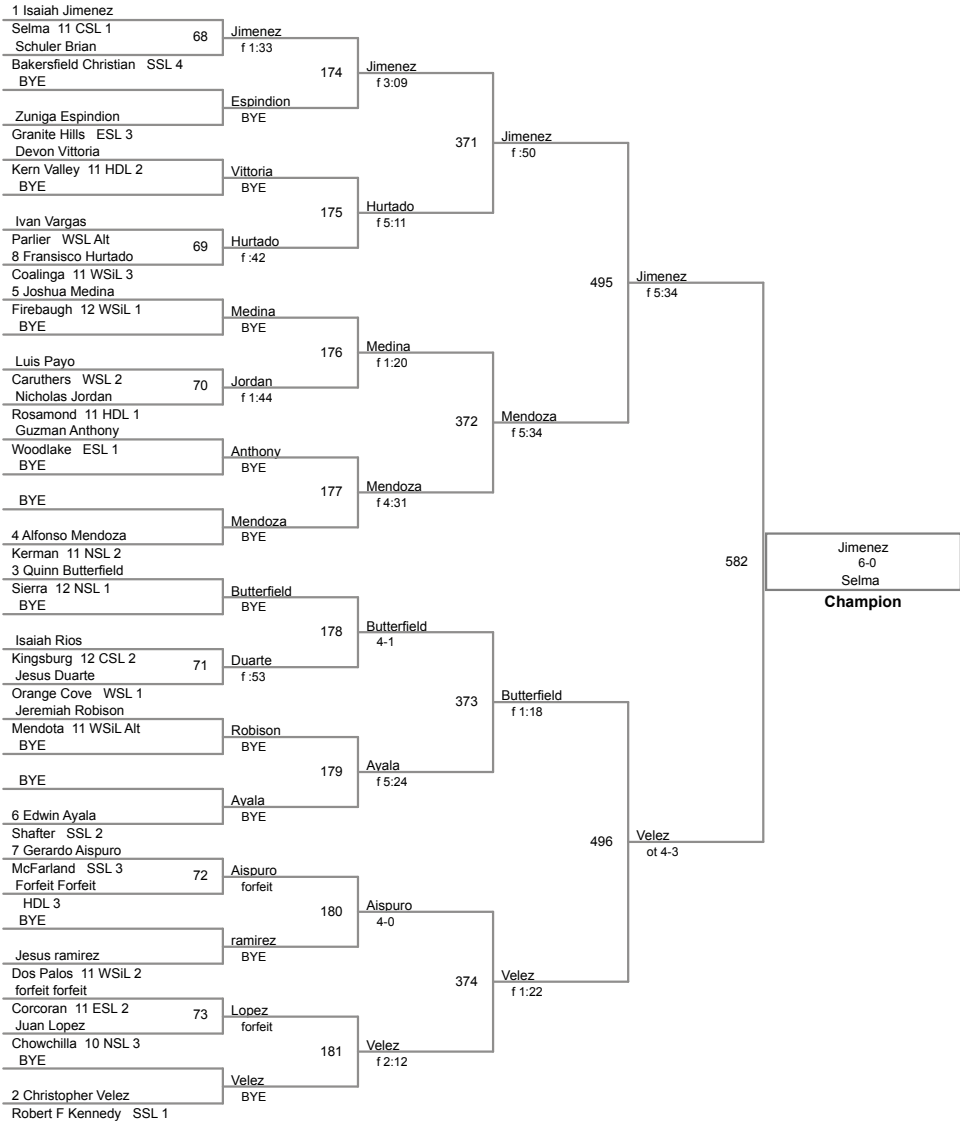

132 Lbs

138 Lbs

Sierra Sequoia Valley
Sierra Sequoia

145 Lbs

Sierra Sequoia Valley
Sierra Sequoia

152 Lbs

Sierra Sequoia Valley
Sierra Sequoia

160 Lbs

Sierra Sequoia Valley
Sierra Sequoia

170 Lbs

182 Lbs

Sierra Sequoia Valley
Sierra Sequoia

195 Lbs

Jimenez
6-0
Selma
Champion

Sierra Sequoia Valley
Sierra Sequoia

220 Lbs

Sierra Sequoia Valley
Sierra Sequoia

285 Lbs