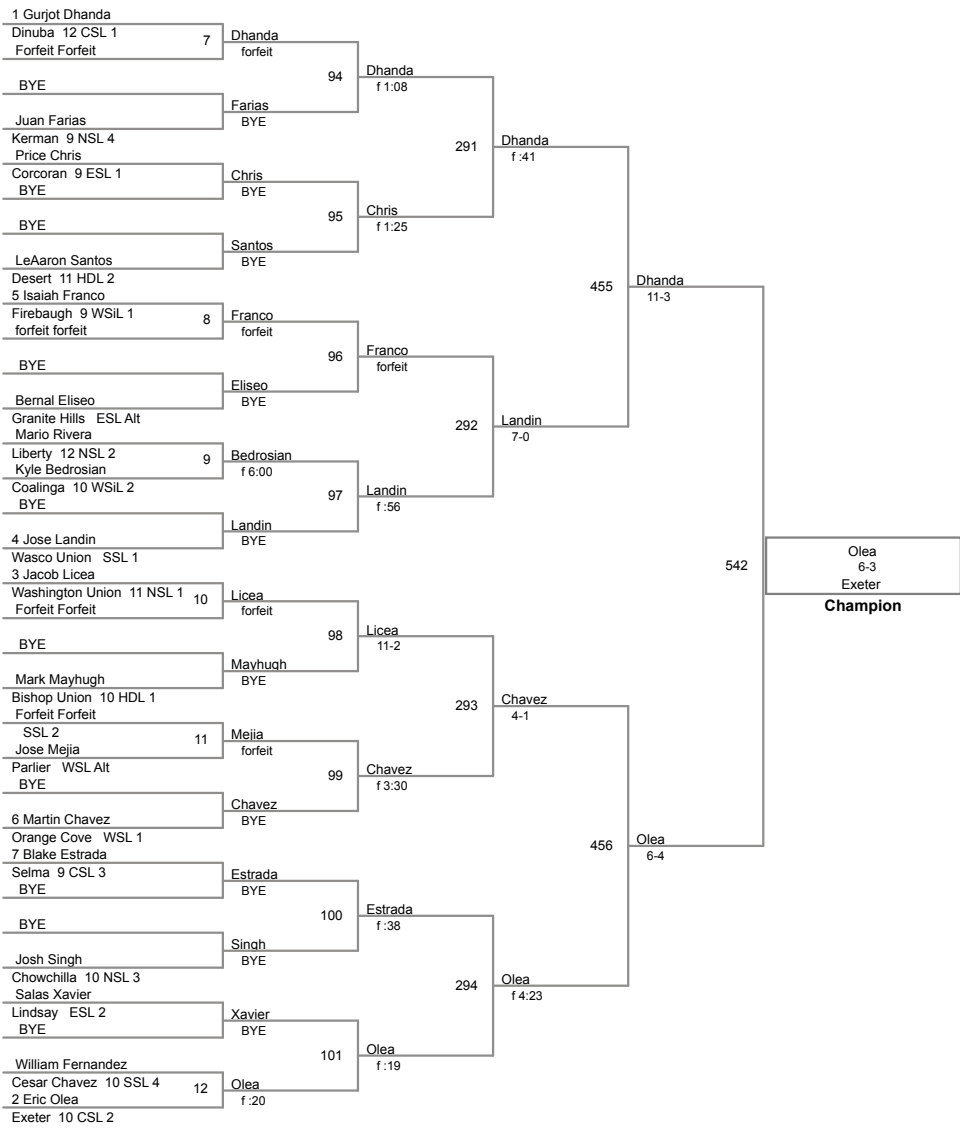

Sierra Sequoia Valley
Sierra Sequoia

106 Lbs

Sierra Sequoia Valley
Sierra Sequoia

113 Lbs

Sierra Sequoia Valley
Sierra Sequoia

120 Lbs

Sierra Sequoia Valley
Sierra Sequoia

126 Lbs

132 Lbs

138 Lbs

Sierra Sequoia Valley
Sierra Sequoia

145 Lbs

Sierra Sequoia Valley
Sierra Sequoia

152 Lbs

Sierra Sequoia Valley
Sierra Sequoia

160 Lbs