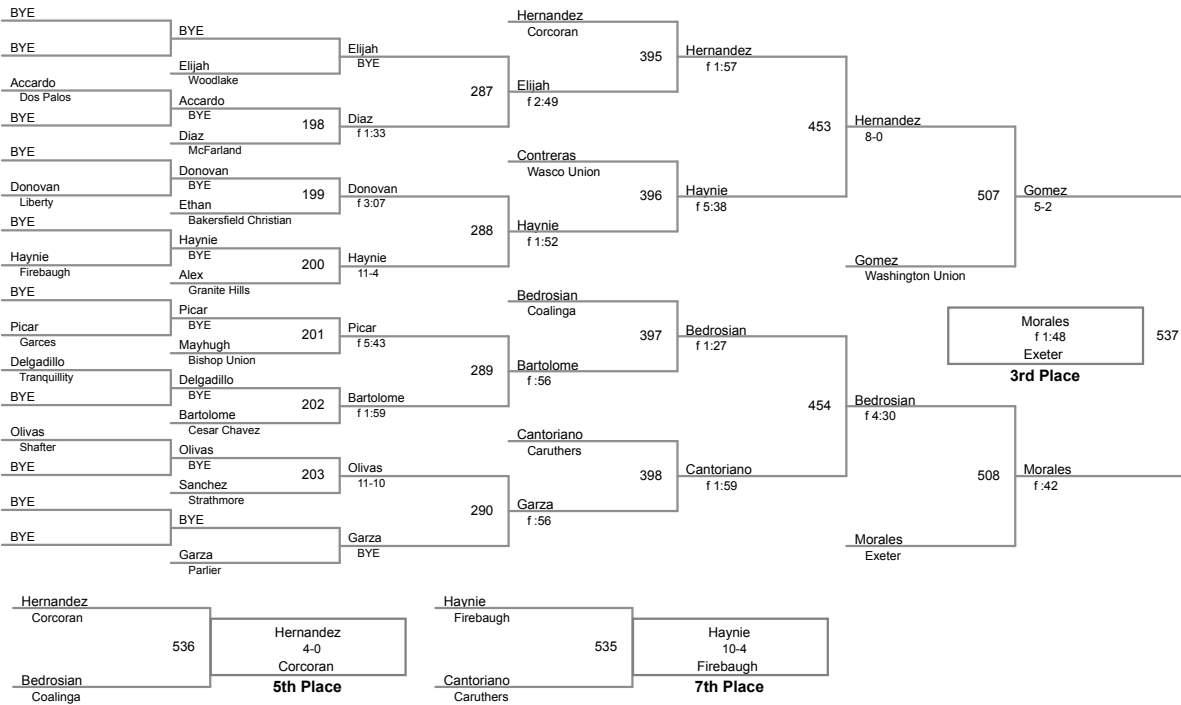

Sierra Sequoia Valley
Sierra Sequoia

106 Lbs

Sierra Sequoia Valley
Sierra Sequoia

113 Lbs

Sierra Sequoia Valley
Sierra Sequoia

120 Lbs

Sierra Sequoia Valley
Sierra Sequoia

126 Lbs

132 Lbs

138 Lbs

Sierra Sequoia Valley
Sierra Sequoia

145 Lbs

Sierra Sequoia Valley
Sierra Sequoia

152 Lbs

Sierra Sequoia Valley
Sierra Sequoia

160 Lbs

Sierra Sequoia Valley
Sierra Sequoia

170 Lbs

182 Lbs

Sierra Sequoia Valley
Sierra Sequoia

195 Lbs

Jimenez
6-0
Selma
Champion

Sierra Sequoia Valley
Sierra Sequoia

220 Lbs

Sierra Sequoia Valley
Sierra Sequoia

285 Lbs