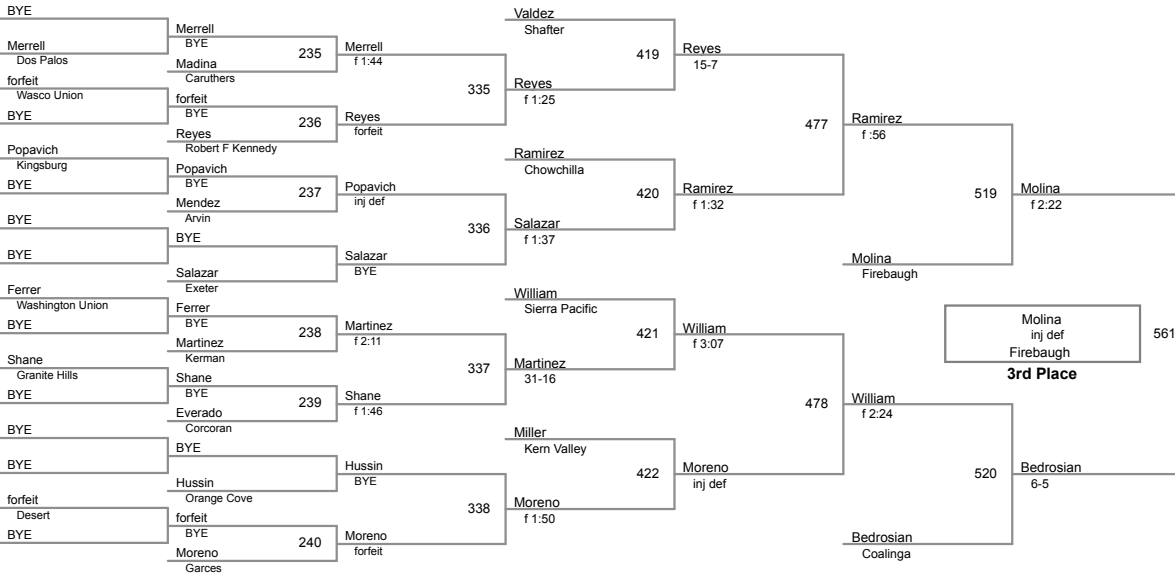

Sierra Sequoia Valley
Sierra Sequoia

106 Lbs

Sierra Sequoia Valley
Sierra Sequoia

113 Lbs

Sierra Sequoia Valley
Sierra Sequoia

120 Lbs

Sierra Sequoia Valley
Sierra Sequoia

126 Lbs

132 Lbs

138 Lbs

Sierra Sequoia Valley
Sierra Sequoia

145 Lbs

Sierra Sequoia Valley
Sierra Sequoia

152 Lbs

Sierra Sequoia Valley
Sierra Sequoia

160 Lbs

Sierra Sequoia Valley
Sierra Sequoia

170 Lbs

182 Lbs

Sierra Sequoia Valley
Sierra Sequoia

195 Lbs

Jimenez
6-0
Selma
Champion

Sierra Sequoia Valley
Sierra Sequoia

220 Lbs