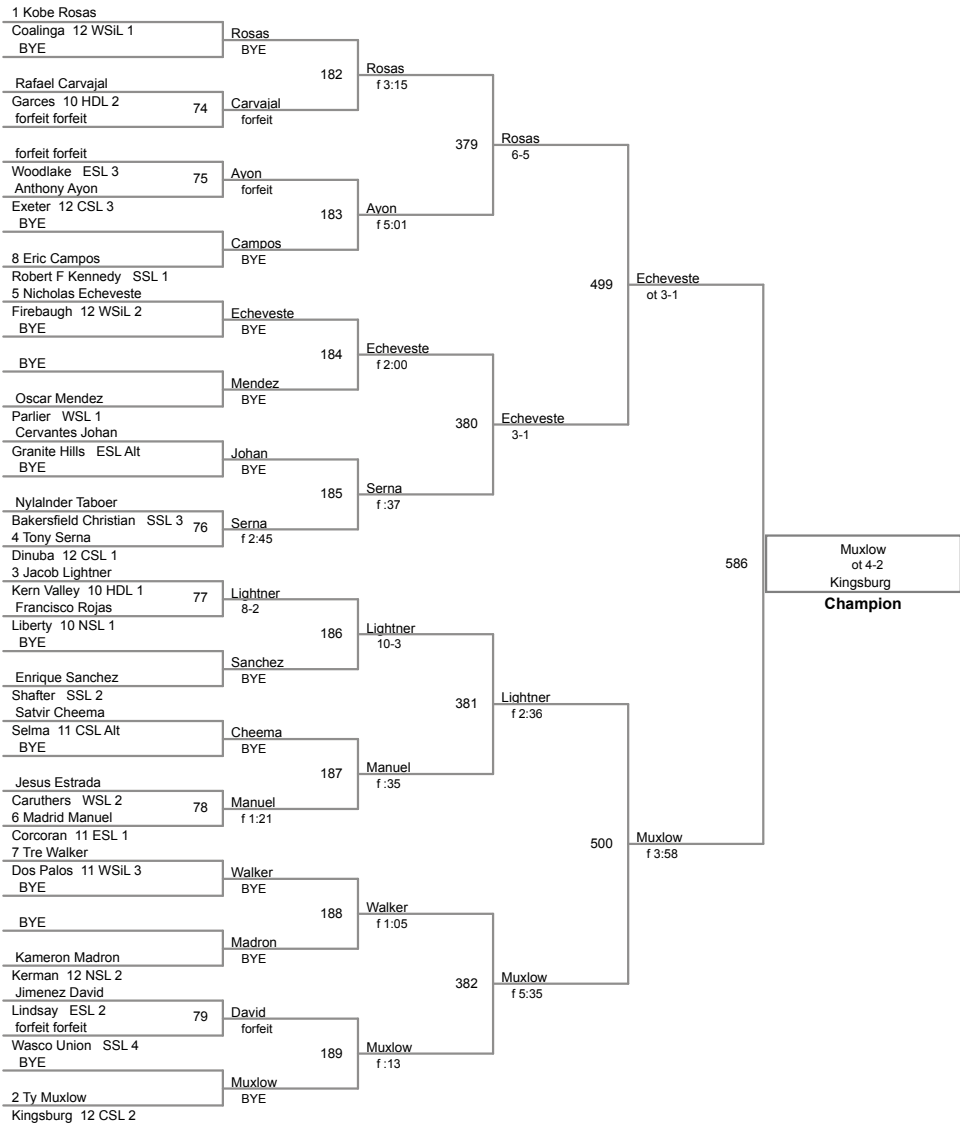

132 Lbs

138 Lbs

Sierra Sequoia Valley
Sierra Sequoia

145 Lbs

Sierra Sequoia Valley
Sierra Sequoia

152 Lbs

Sierra Sequoia Valley
Sierra Sequoia

160 Lbs

Sierra Sequoia Valley
Sierra Sequoia

170 Lbs

182 Lbs

Sierra Sequoia Valley
Sierra Sequoia

195 Lbs

Jimenez
6-0
Selma
Champion

Sierra Sequoia Valley
Sierra Sequoia

220 Lbs

Sierra Sequoia Valley
Sierra Sequoia

285 Lbs