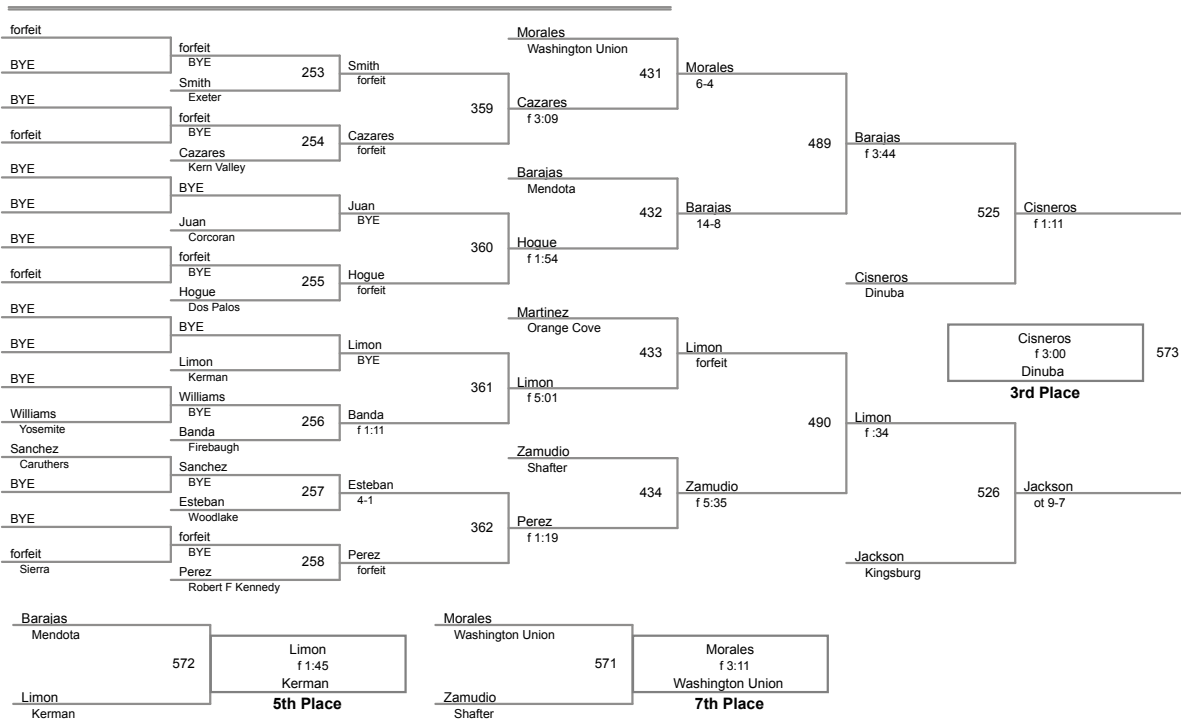

Sierra Sequoia Valley
Sierra Sequoia

106 Lbs

Sierra Sequoia Valley
Sierra Sequoia

113 Lbs

Sierra Sequoia Valley
Sierra Sequoia

120 Lbs

Sierra Sequoia Valley
Sierra Sequoia

126 Lbs

132 Lbs

138 Lbs

Sierra Sequoia Valley
Sierra Sequoia

145 Lbs

Sierra Sequoia Valley
Sierra Sequoia

152 Lbs

Sierra Sequoia Valley
Sierra Sequoia

160 Lbs

Sierra Sequoia Valley
Sierra Sequoia

170 Lbs

182 Lbs

Sierra Sequoia Valley
Sierra Sequoia

195 Lbs

Jimenez
6-0
Selma
Champion

Sierra Sequoia Valley
Sierra Sequoia

220 Lbs