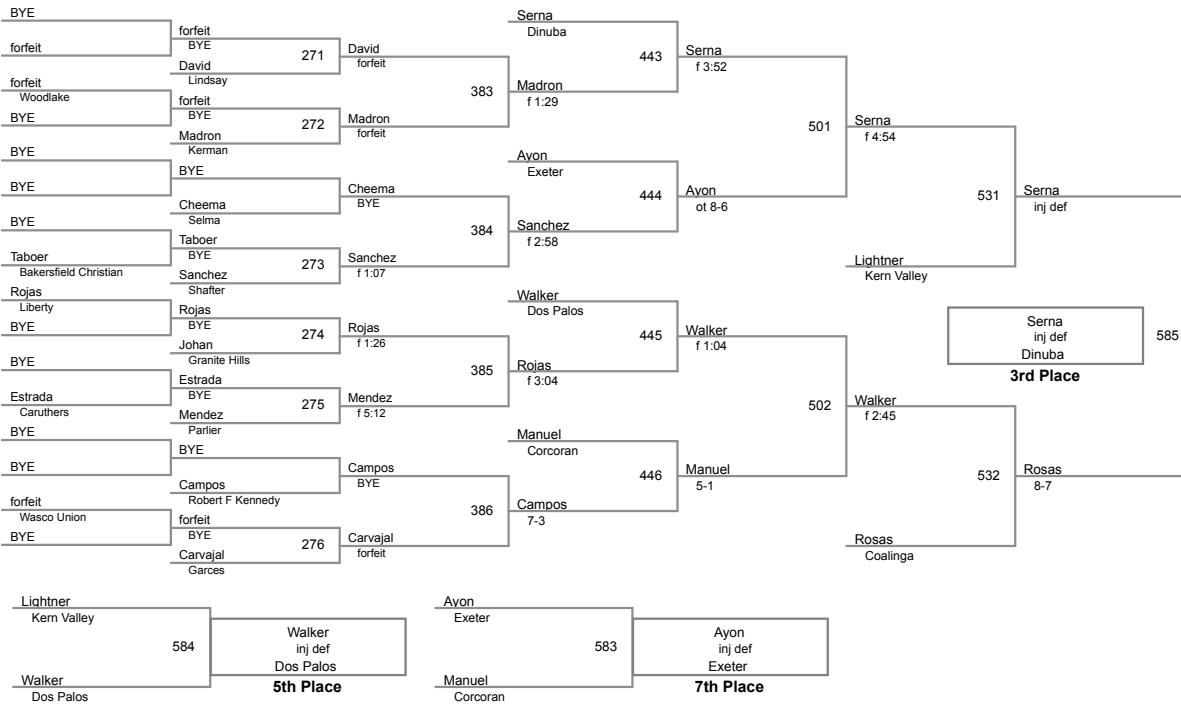

132 Lbs

138 Lbs

Sierra Sequoia Valley
Sierra Sequoia

145 Lbs

Sierra Sequoia Valley
Sierra Sequoia

152 Lbs

Sierra Sequoia Valley
Sierra Sequoia

160 Lbs

Sierra Sequoia Valley
Sierra Sequoia

170 Lbs

182 Lbs

Sierra Sequoia Valley
Sierra Sequoia

195 Lbs

Jimenez
6-0
Selma
Champion

Sierra Sequoia Valley
Sierra Sequoia

220 Lbs

Sierra Sequoia Valley
Sierra Sequoia

285 Lbs