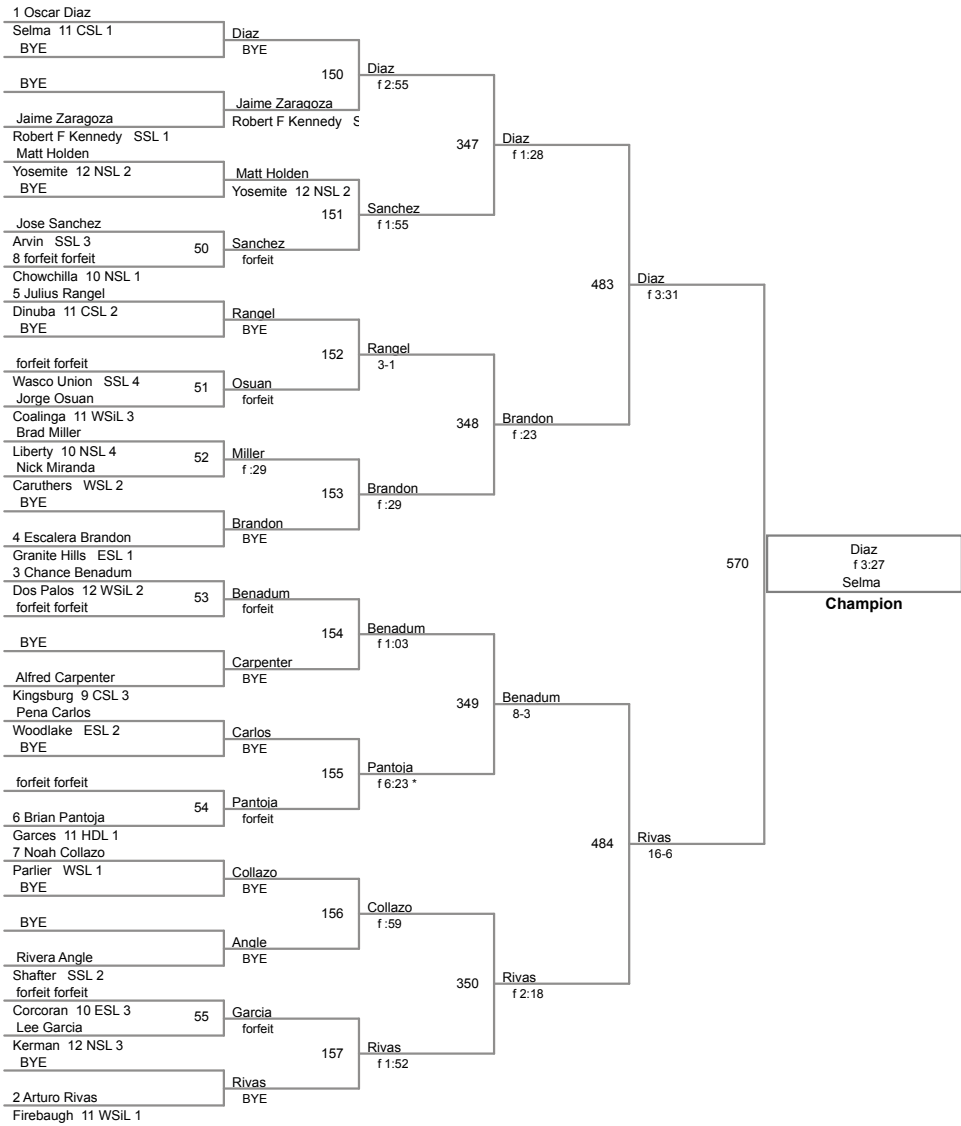

Sierra Sequoia Valley
Sierra Sequoia

106 Lbs

Sierra Sequoia Valley
Sierra Sequoia

113 Lbs

Sierra Sequoia Valley
Sierra Sequoia

120 Lbs

Sierra Sequoia Valley
Sierra Sequoia

126 Lbs

132 Lbs

138 Lbs

Sierra Sequoia Valley
Sierra Sequoia

145 Lbs

Sierra Sequoia Valley
Sierra Sequoia

152 Lbs

Sierra Sequoia Valley
Sierra Sequoia

160 Lbs

Sierra Sequoia Valley
Sierra Sequoia

170 Lbs

182 Lbs

Sierra Sequoia Valley
Sierra Sequoia

195 Lbs

Jimenez
6-0
Selma
Champion

Sierra Sequoia Valley
Sierra Sequoia

220 Lbs