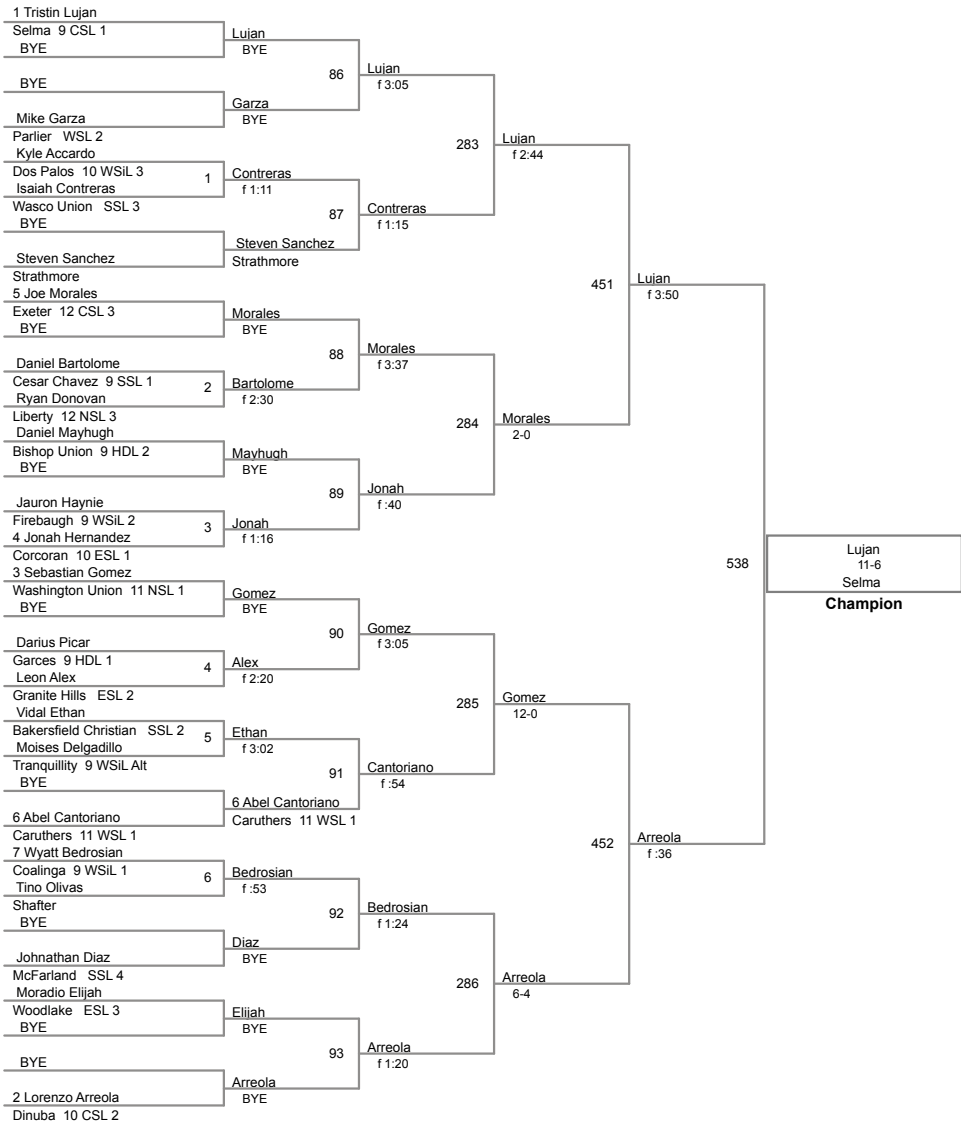

Sierra Sequoia Valley
Sierra Sequoia

106 Lbs

Sierra Sequoia Valley
Sierra Sequoia

113 Lbs

Sierra Sequoia Valley
Sierra Sequoia

120 Lbs

Sierra Sequoia Valley
Sierra Sequoia

126 Lbs

132 Lbs

138 Lbs

Sierra Sequoia Valley
Sierra Sequoia

145 Lbs

Sierra Sequoia Valley
Sierra Sequoia

152 Lbs

Sierra Sequoia Valley
Sierra Sequoia

160 Lbs