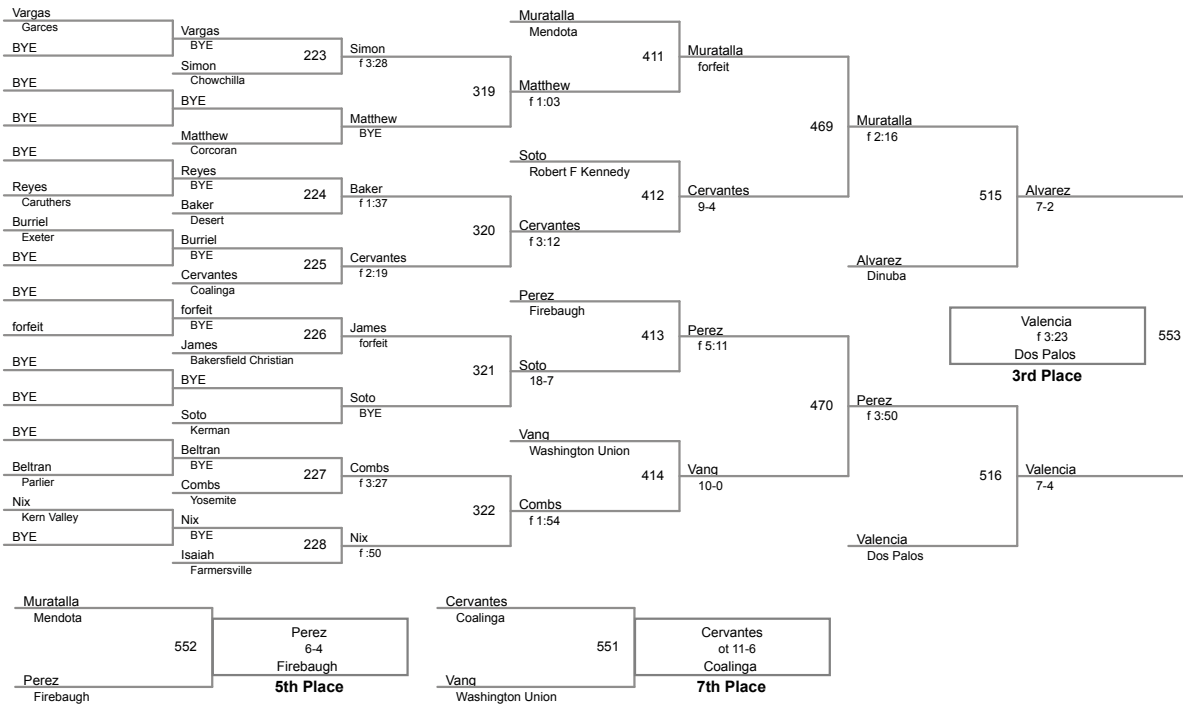

Sierra Sequoia Valley
Sierra Sequoia

106 Lbs

Sierra Sequoia Valley
Sierra Sequoia

113 Lbs

Sierra Sequoia Valley
Sierra Sequoia

120 Lbs

Sierra Sequoia Valley
Sierra Sequoia

126 Lbs

132 Lbs

138 Lbs

Sierra Sequoia Valley
Sierra Sequoia

145 Lbs

Sierra Sequoia Valley
Sierra Sequoia

152 Lbs

Sierra Sequoia Valley
Sierra Sequoia

160 Lbs

Sierra Sequoia Valley
Sierra Sequoia

170 Lbs

182 Lbs

Sierra Sequoia Valley
Sierra Sequoia

195 Lbs

Jimenez
6-0
Selma
Champion

Sierra Sequoia Valley
Sierra Sequoia

220 Lbs