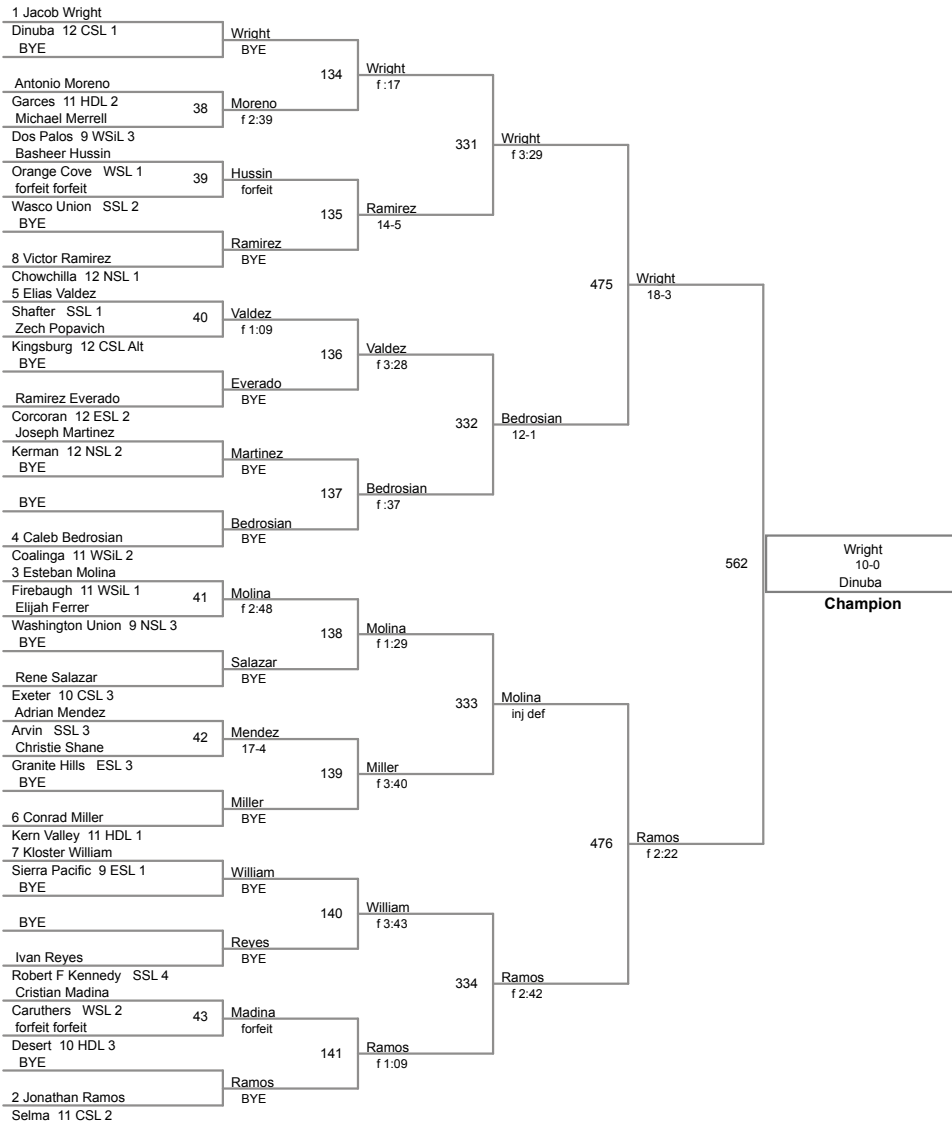

Sierra Sequoia Valley
Sierra Sequoia

106 Lbs

Sierra Sequoia Valley
Sierra Sequoia

113 Lbs

Sierra Sequoia Valley
Sierra Sequoia

120 Lbs

Sierra Sequoia Valley
Sierra Sequoia

126 Lbs

132 Lbs

138 Lbs

Sierra Sequoia Valley
Sierra Sequoia

145 Lbs

Sierra Sequoia Valley
Sierra Sequoia

152 Lbs

Sierra Sequoia Valley
Sierra Sequoia

160 Lbs

Sierra Sequoia Valley
Sierra Sequoia

170 Lbs

182 Lbs

Sierra Sequoia Valley
Sierra Sequoia

195 Lbs

Jimenez
6-0
Selma
Champion

Sierra Sequoia Valley
Sierra Sequoia

220 Lbs