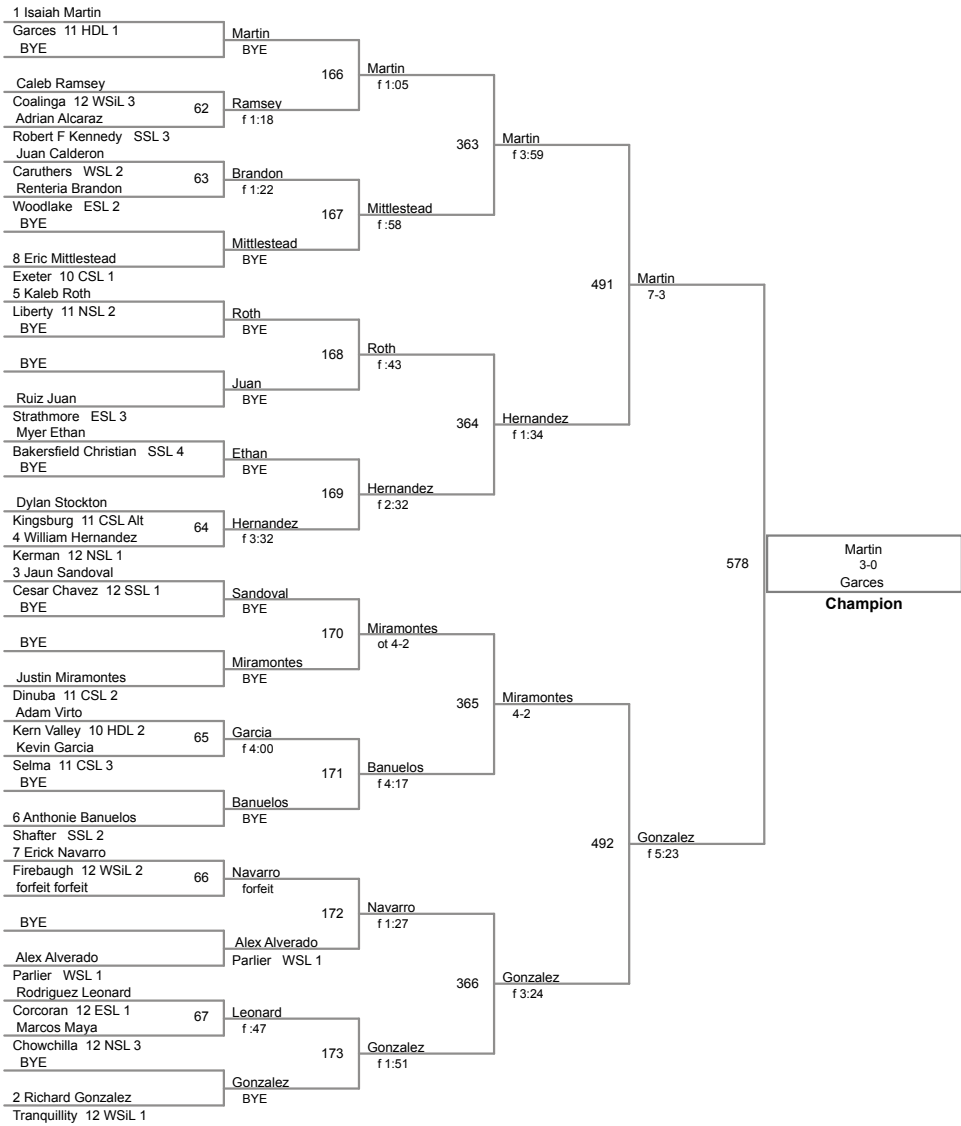

Sierra Sequoia Valley
Sierra Sequoia

106 Lbs

Sierra Sequoia Valley
Sierra Sequoia

113 Lbs

Sierra Sequoia Valley
Sierra Sequoia

120 Lbs

Sierra Sequoia Valley
Sierra Sequoia

126 Lbs

132 Lbs

138 Lbs

Sierra Sequoia Valley
Sierra Sequoia

145 Lbs

Sierra Sequoia Valley
Sierra Sequoia

152 Lbs

Sierra Sequoia Valley
Sierra Sequoia

160 Lbs

Sierra Sequoia Valley
Sierra Sequoia

170 Lbs

182 Lbs

Sierra Sequoia Valley
Sierra Sequoia

195 Lbs

Jimenez
6-0
Selma
Champion

Sierra Sequoia Valley
Sierra Sequoia

220 Lbs