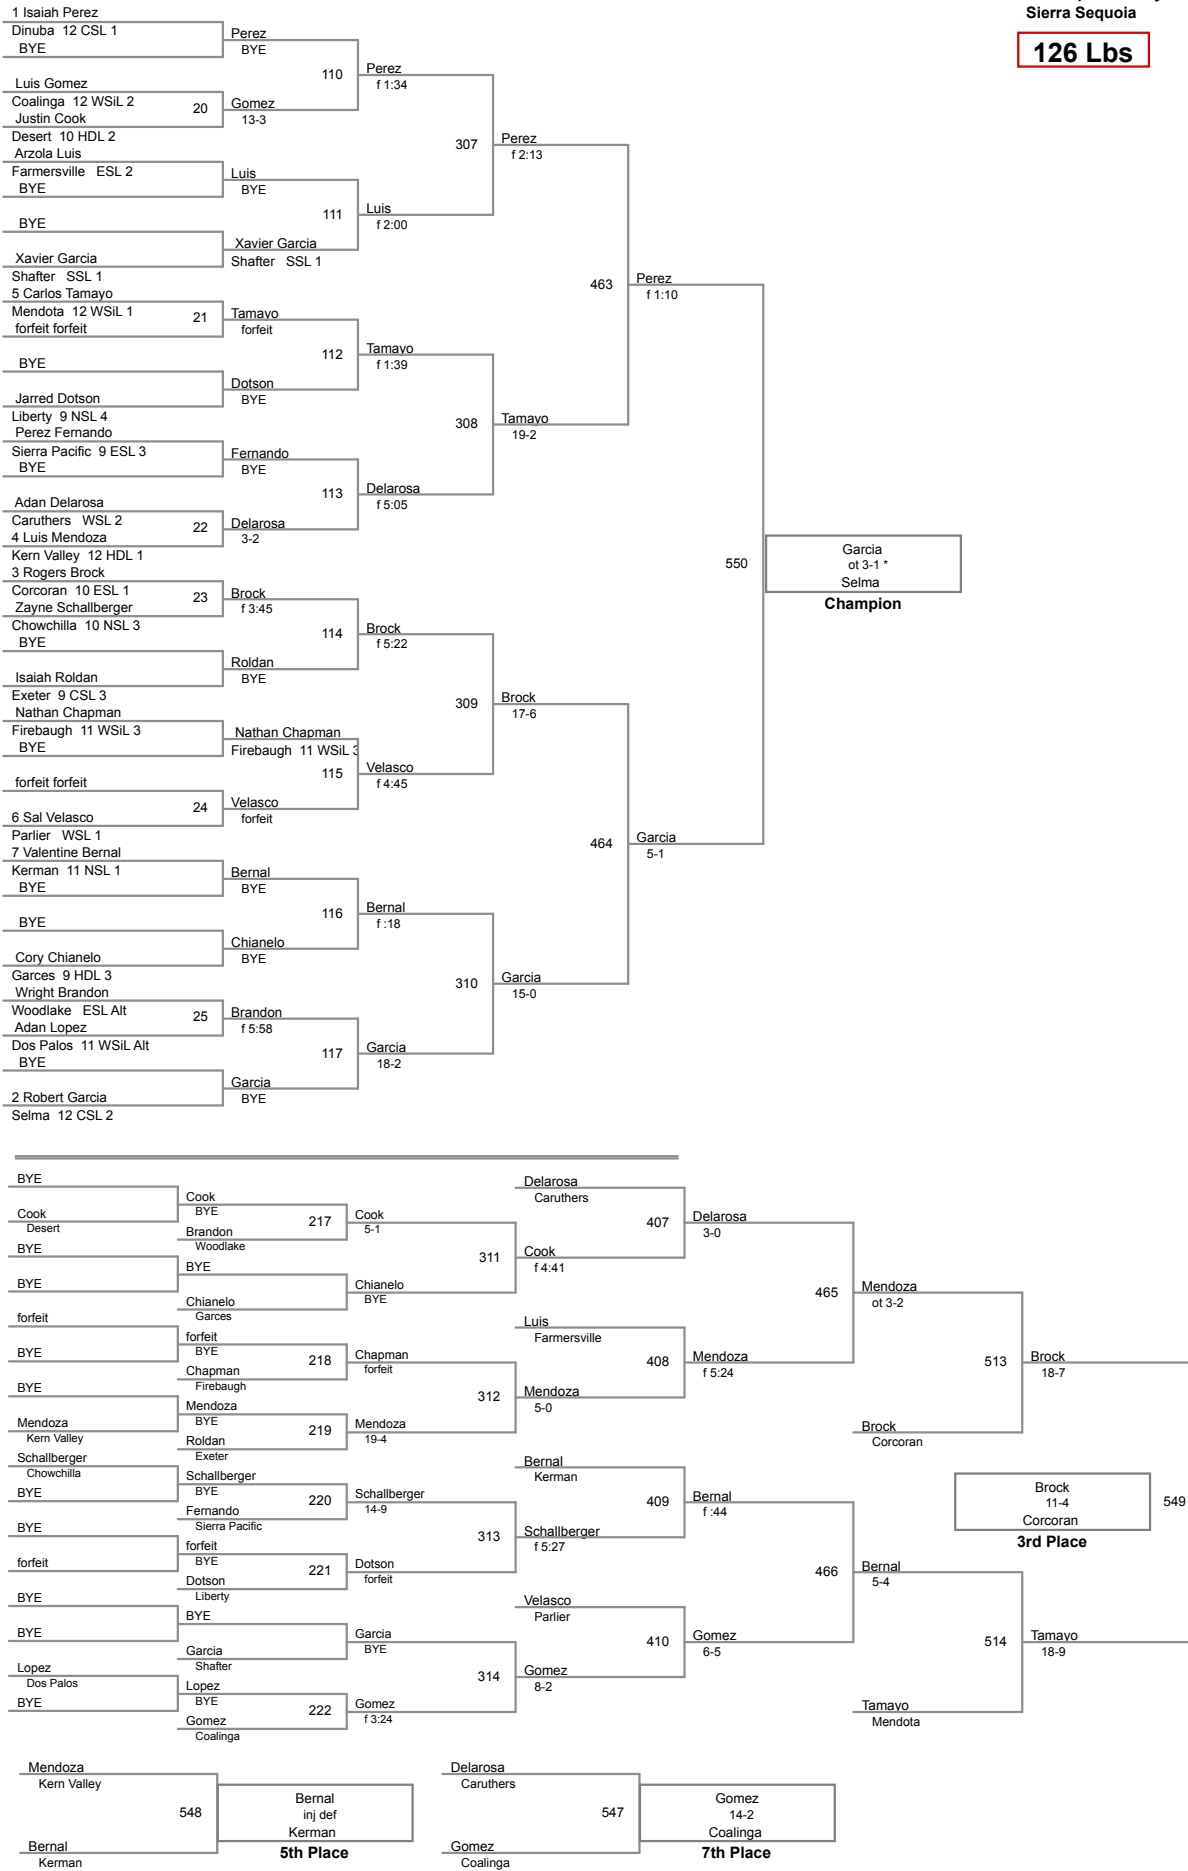

Sierra Sequoia Valley
Sierra Sequoia

106 Lbs

Sierra Sequoia Valley
Sierra Sequoia

113 Lbs

Sierra Sequoia Valley
Sierra Sequoia

120 Lbs

Sierra Sequoia Valley
Sierra Sequoia

126 Lbs

132 Lbs

138 Lbs

Sierra Sequoia Valley
Sierra Sequoia

145 Lbs

Sierra Sequoia Valley
Sierra Sequoia

152 Lbs

Sierra Sequoia Valley
Sierra Sequoia

160 Lbs