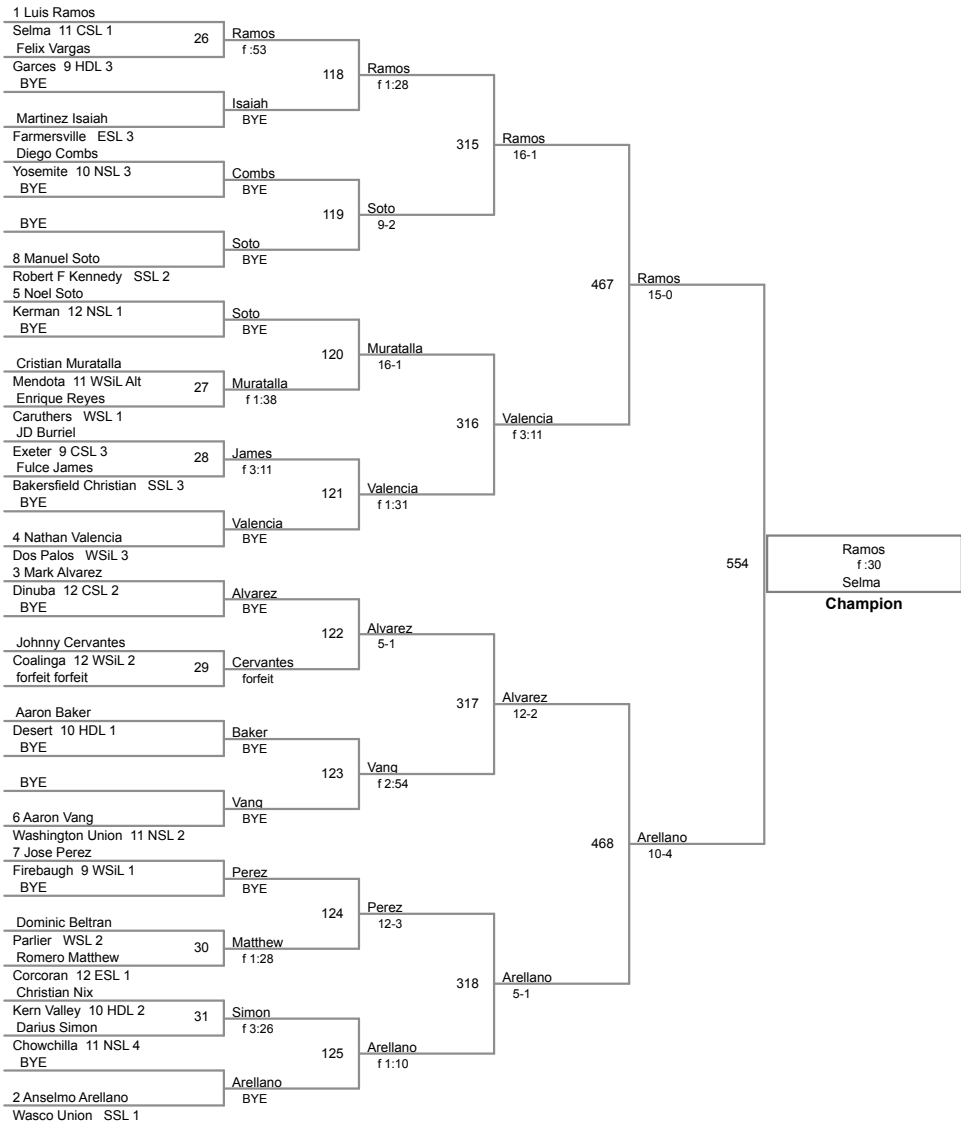

Sierra Sequoia Valley
Sierra Sequoia

106 Lbs

Sierra Sequoia Valley
Sierra Sequoia

113 Lbs

Sierra Sequoia Valley
Sierra Sequoia

120 Lbs

Sierra Sequoia Valley
Sierra Sequoia

126 Lbs

132 Lbs

138 Lbs

Sierra Sequoia Valley
Sierra Sequoia

145 Lbs

Sierra Sequoia Valley
Sierra Sequoia

152 Lbs

Sierra Sequoia Valley
Sierra Sequoia

160 Lbs