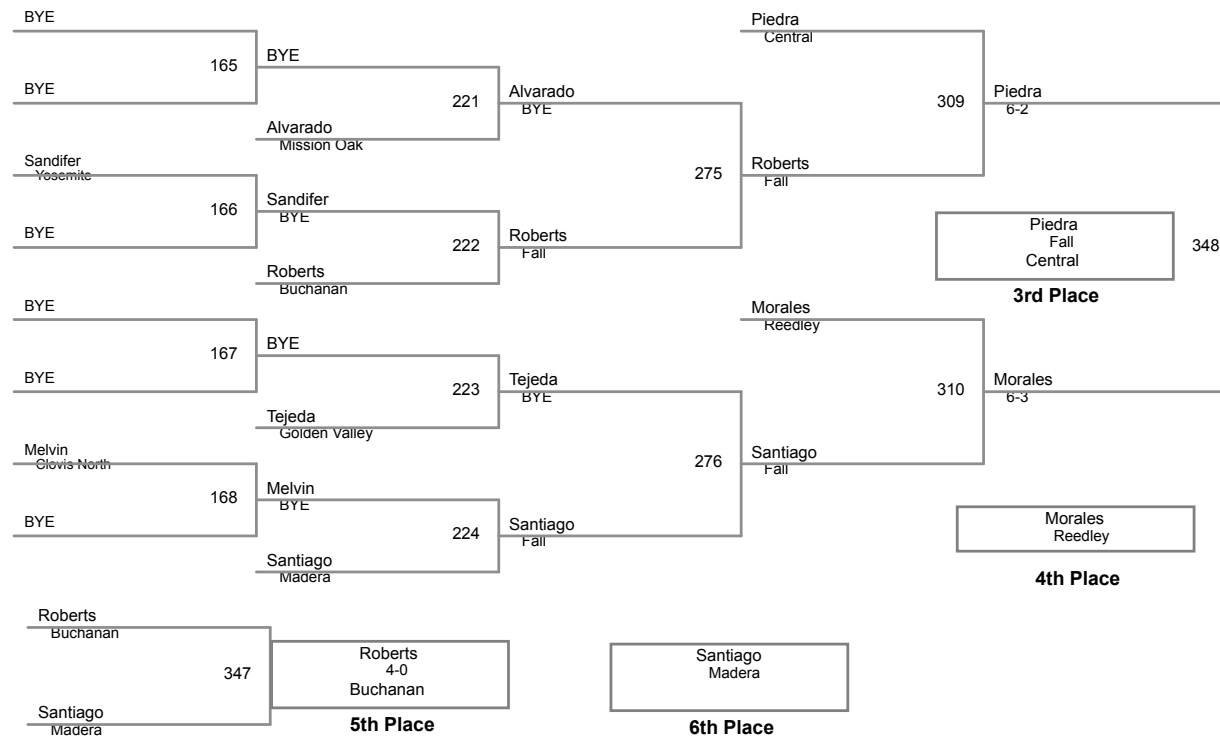

163 Lbs

2018 Last Chance Invitational
2018 Last Chanc Division

173 Lbs

185 Lbs

2018 Last Chance Invitational
2018 Last Chanc Division

198 Lbs

223 Lbs

288 Lbs