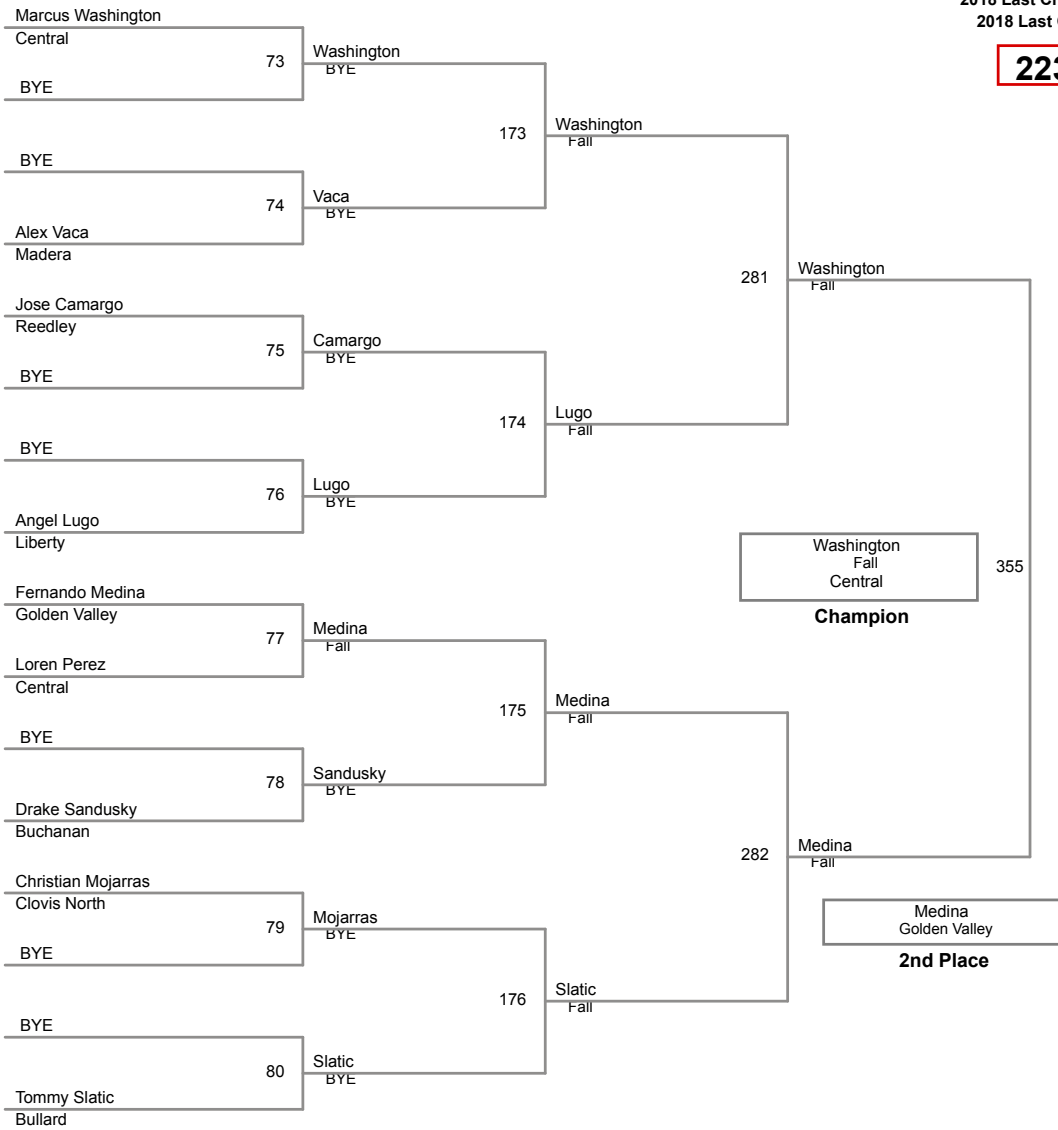

163 Lbs

2018 Last Chance Invitational
2018 Last Chanc Division

173 Lbs

185 Lbs

2018 Last Chance Invitational
2018 Last Chanc Division

198 Lbs

223 Lbs

288 Lbs