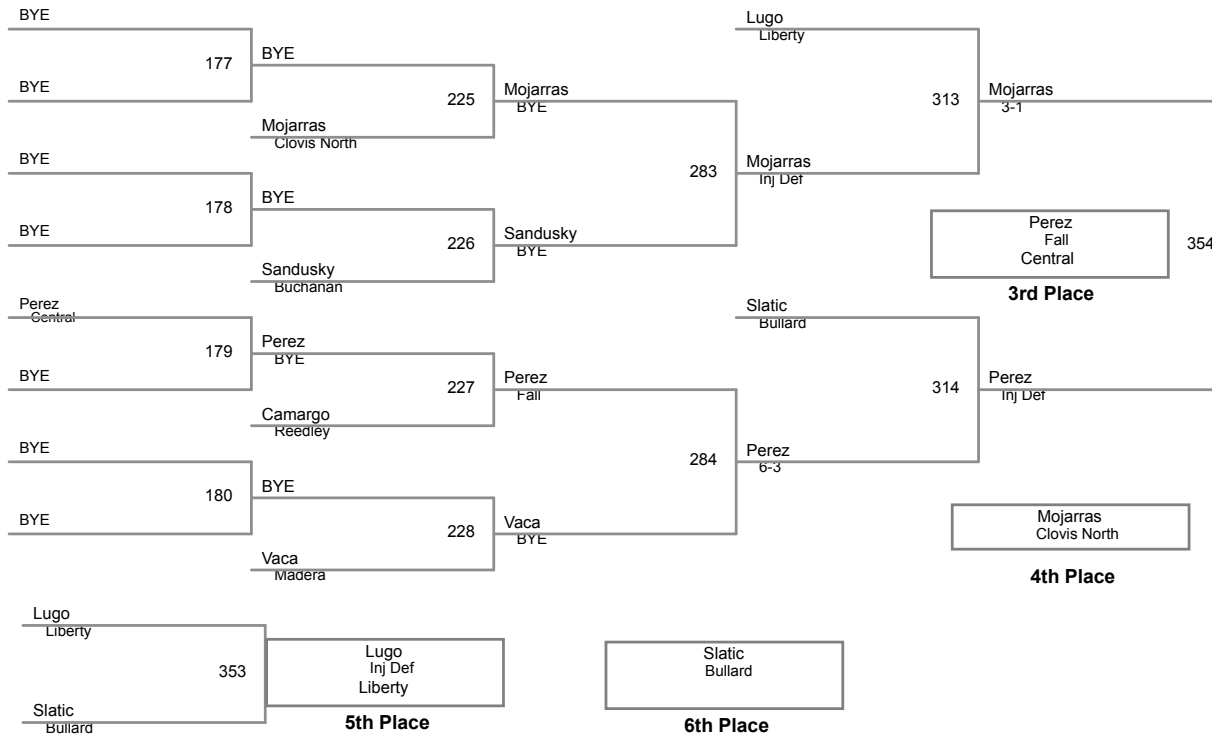

163 Lbs

2018 Last Chance Invitational
2018 Last Chanc Division

173 Lbs

185 Lbs

2018 Last Chance Invitational
2018 Last Chanc Division

198 Lbs

223 Lbs

288 Lbs