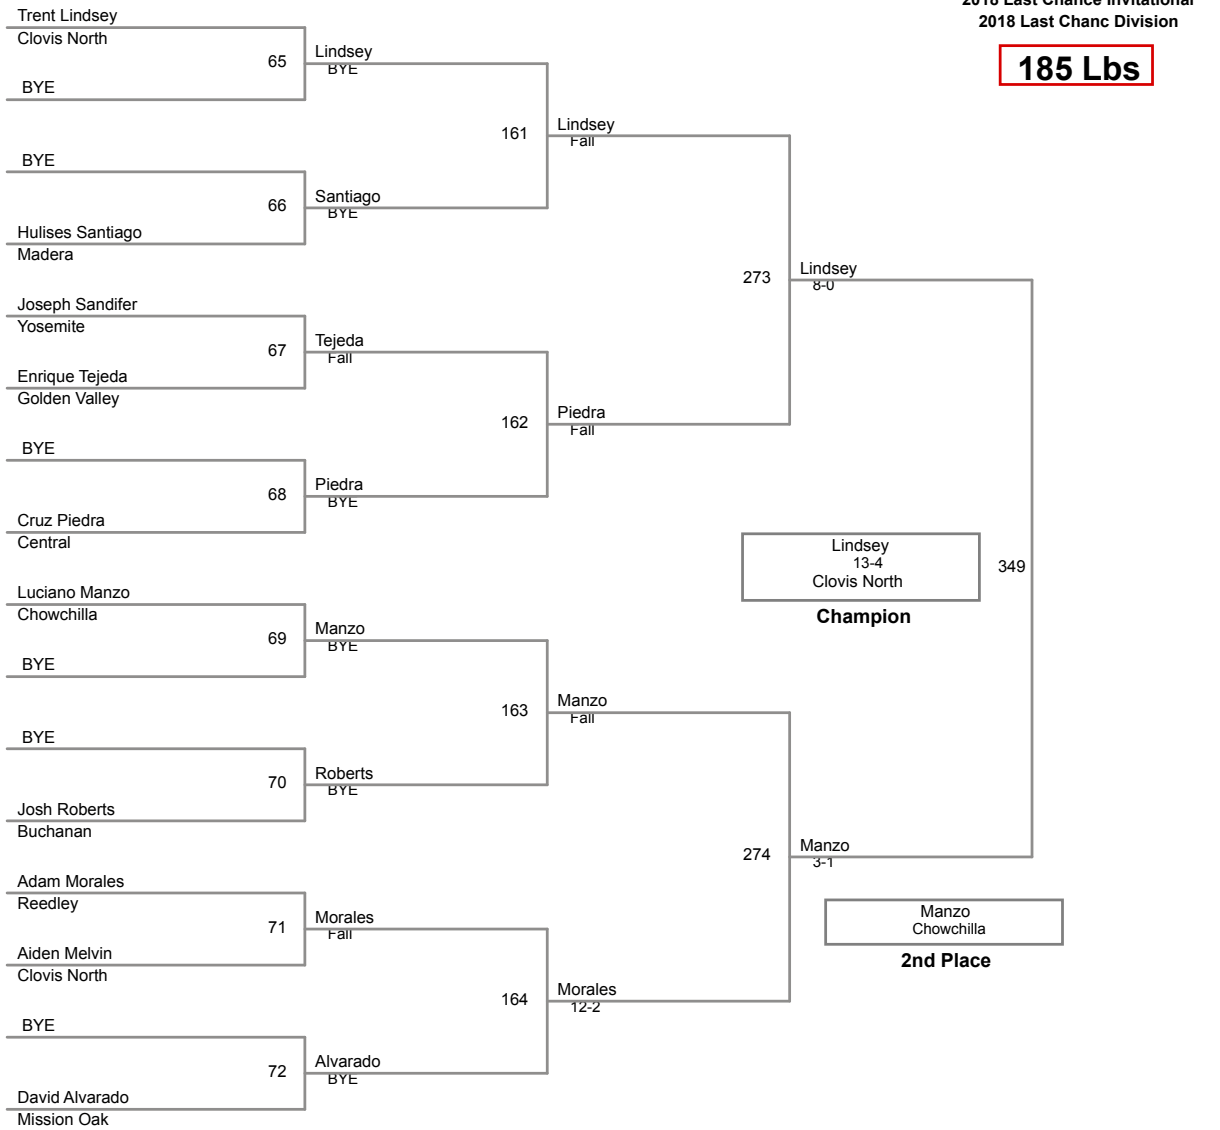

163 Lbs

2018 Last Chance Invitational
2018 Last Chanc Division

173 Lbs

185 Lbs

2018 Last Chance Invitational
2018 Last Chanc Division

198 Lbs

223 Lbs

288 Lbs