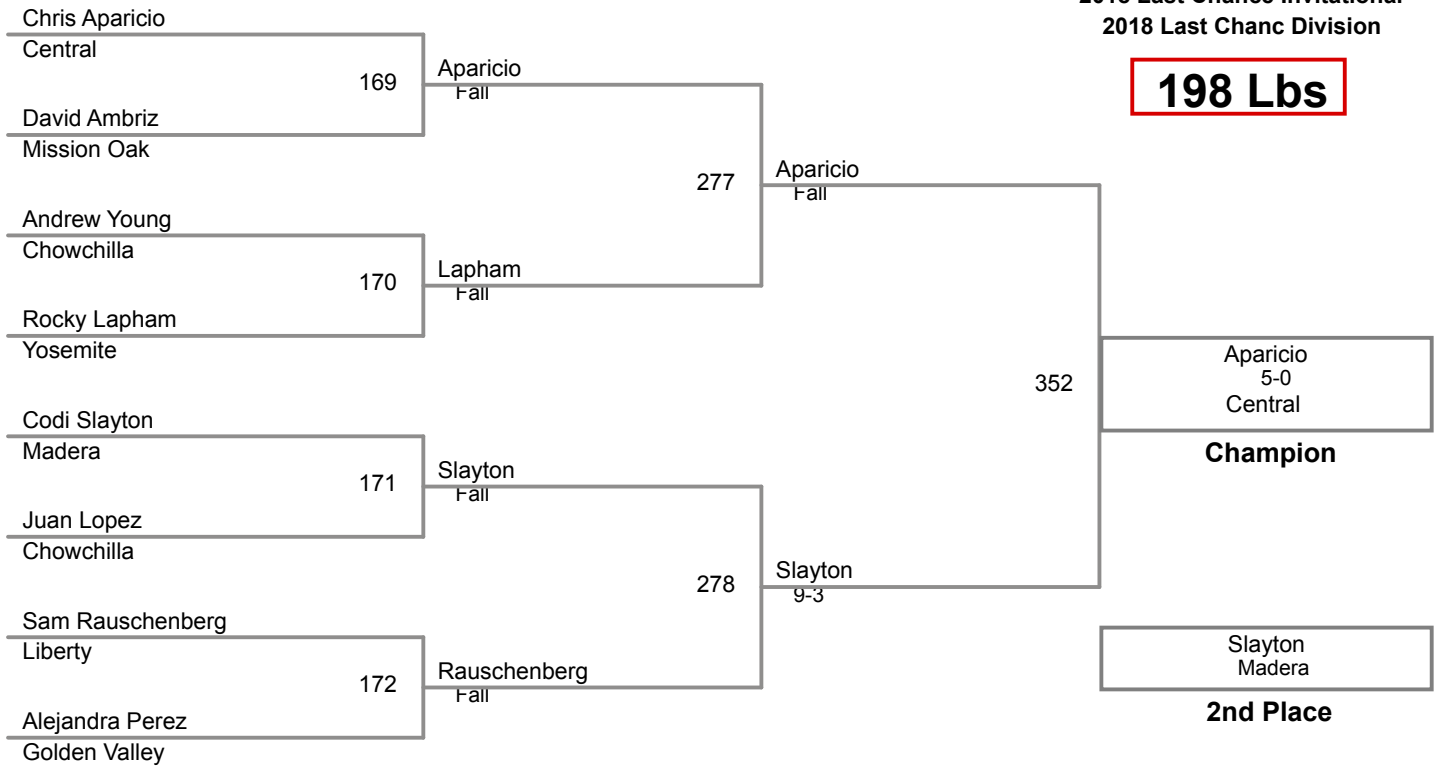

163 Lbs

2018 Last Chance Invitational
2018 Last Chanc Division

173 Lbs

185 Lbs

2018 Last Chance Invitational
2018 Last Chanc Division

198 Lbs

223 Lbs

288 Lbs