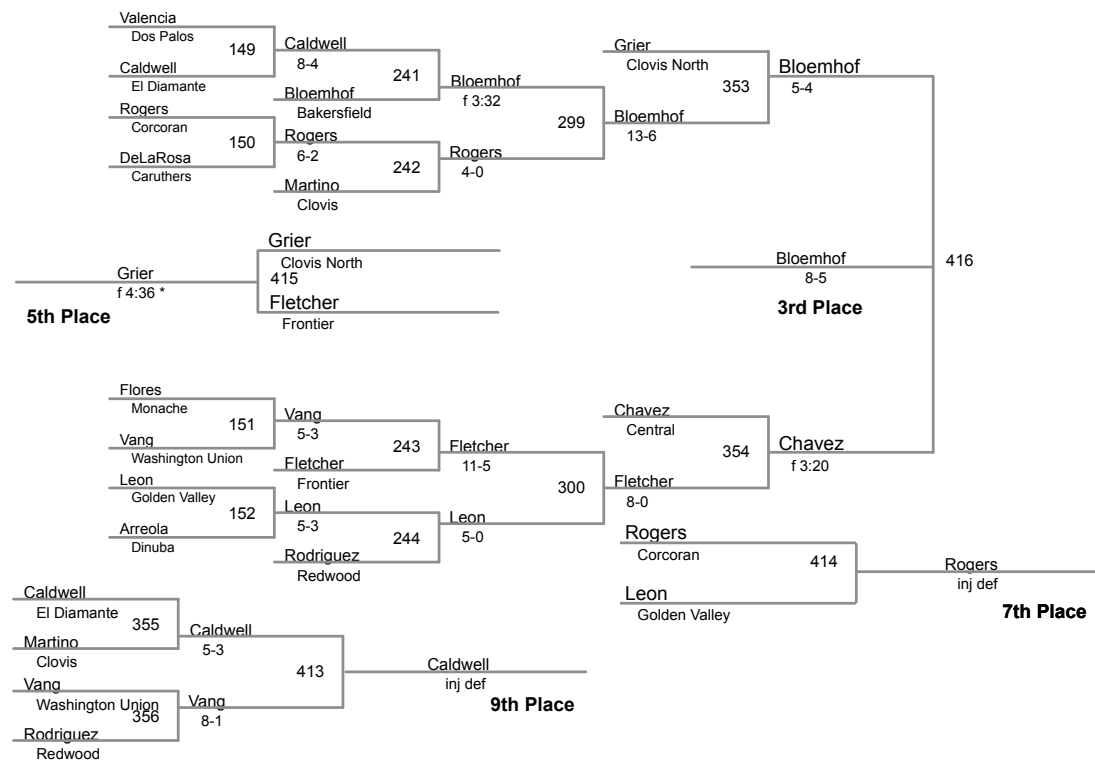

Central Section Masters  
CIF Central Section

**115 Lbs**

Central Section Masters  
CIF Central Section

**122 Lbs**

Central Section Masters  
CIF Central Section

**128 Lbs**

Central Section Masters  
CIF Central Section

**134 Lbs**

Central Section Masters  
CIF Central Section

**140 Lbs**

Central Section Masters  
CIF Central Section

**147 Lbs**

Central Section Masters  
CIF Central Section

**154 Lbs**

Central Section Masters  
CIF Central Section

**222 Lbs**