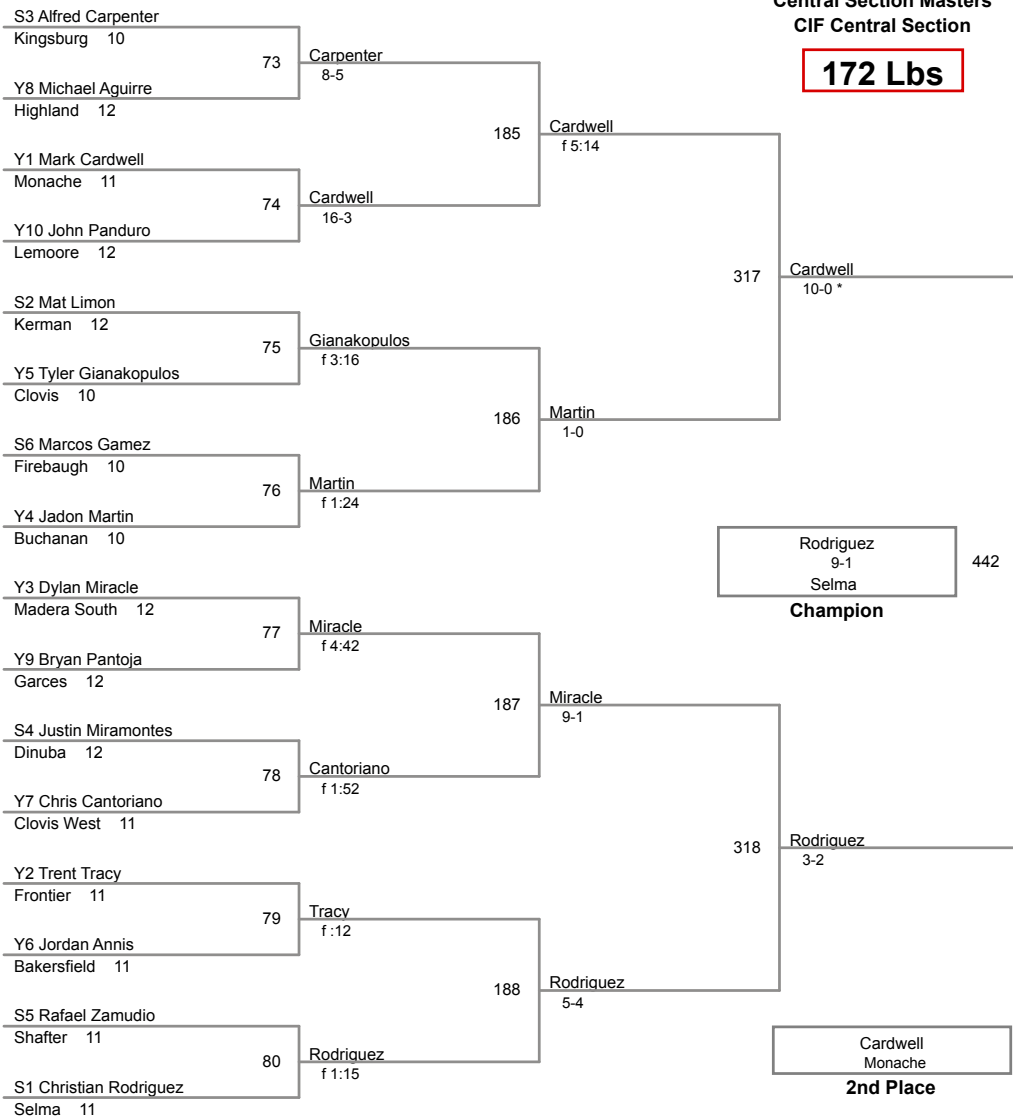

**134 Lbs**

Central Section Masters  
CIF Central Section

**140 Lbs**

Central Section Masters  
CIF Central Section

**147 Lbs**

Central Section Masters  
CIF Central Section

**154 Lbs**

Central Section Masters  
CIF Central Section

**162 Lbs**

Central Section Masters  
CIF Central Section

**172 Lbs**

Central Section Masters  
CIF Central Section

**184 Lbs**

Central Section Masters  
CIF Central Section

**197 Lbs**

Central Section Masters  
CIF Central Section