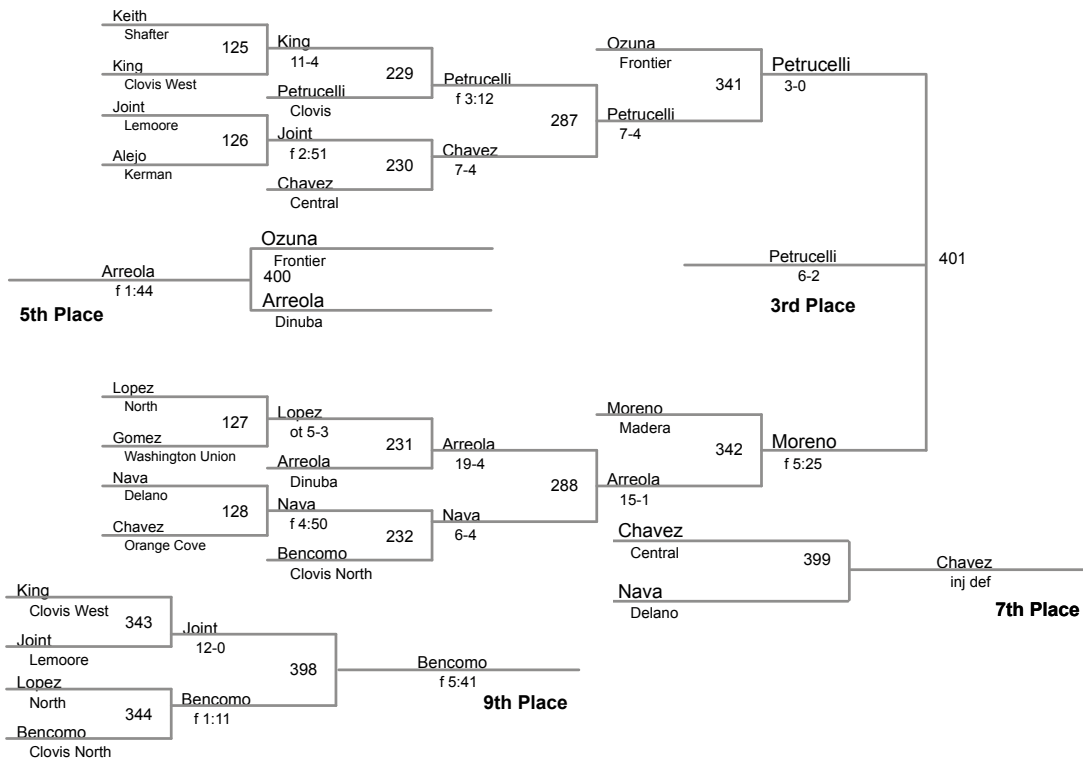

Central Section Masters  
CIF Central Section

**115 Lbs**

Central Section Masters  
CIF Central Section

**122 Lbs**

Central Section Masters  
CIF Central Section

**128 Lbs**

Central Section Masters  
CIF Central Section

**134 Lbs**

Central Section Masters  
CIF Central Section

**140 Lbs**

Central Section Masters  
CIF Central Section

**147 Lbs**

Central Section Masters  
CIF Central Section

**154 Lbs**

Central Section Masters  
CIF Central Section

**222 Lbs**