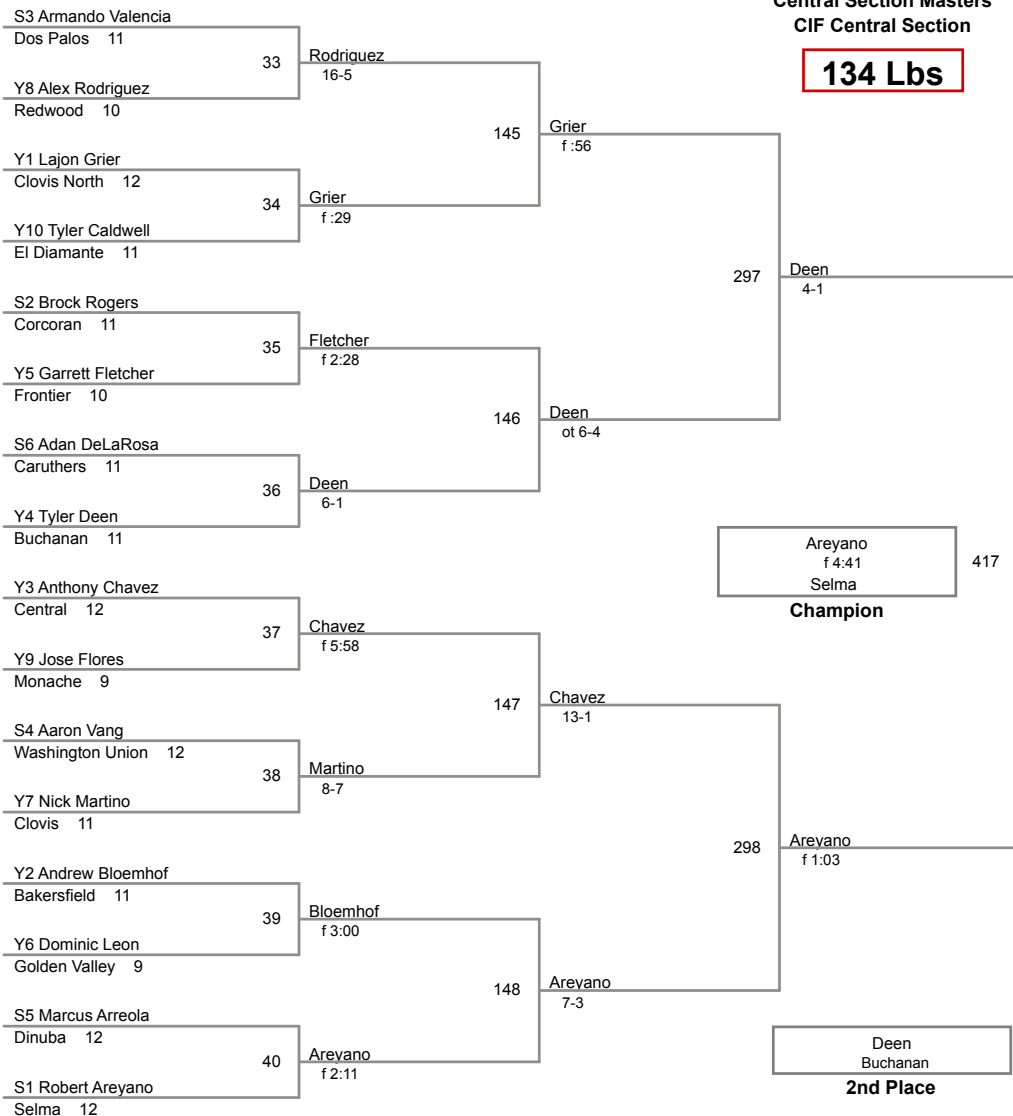

Central Section Masters  
CIF Central Section

**115 Lbs**

Central Section Masters  
CIF Central Section

**122 Lbs**

Central Section Masters  
CIF Central Section

**128 Lbs**

Central Section Masters  
CIF Central Section

**134 Lbs**

Central Section Masters  
CIF Central Section

**140 Lbs**

Central Section Masters  
CIF Central Section

**147 Lbs**

Central Section Masters  
CIF Central Section

**154 Lbs**

Central Section Masters  
CIF Central Section

**222 Lbs**