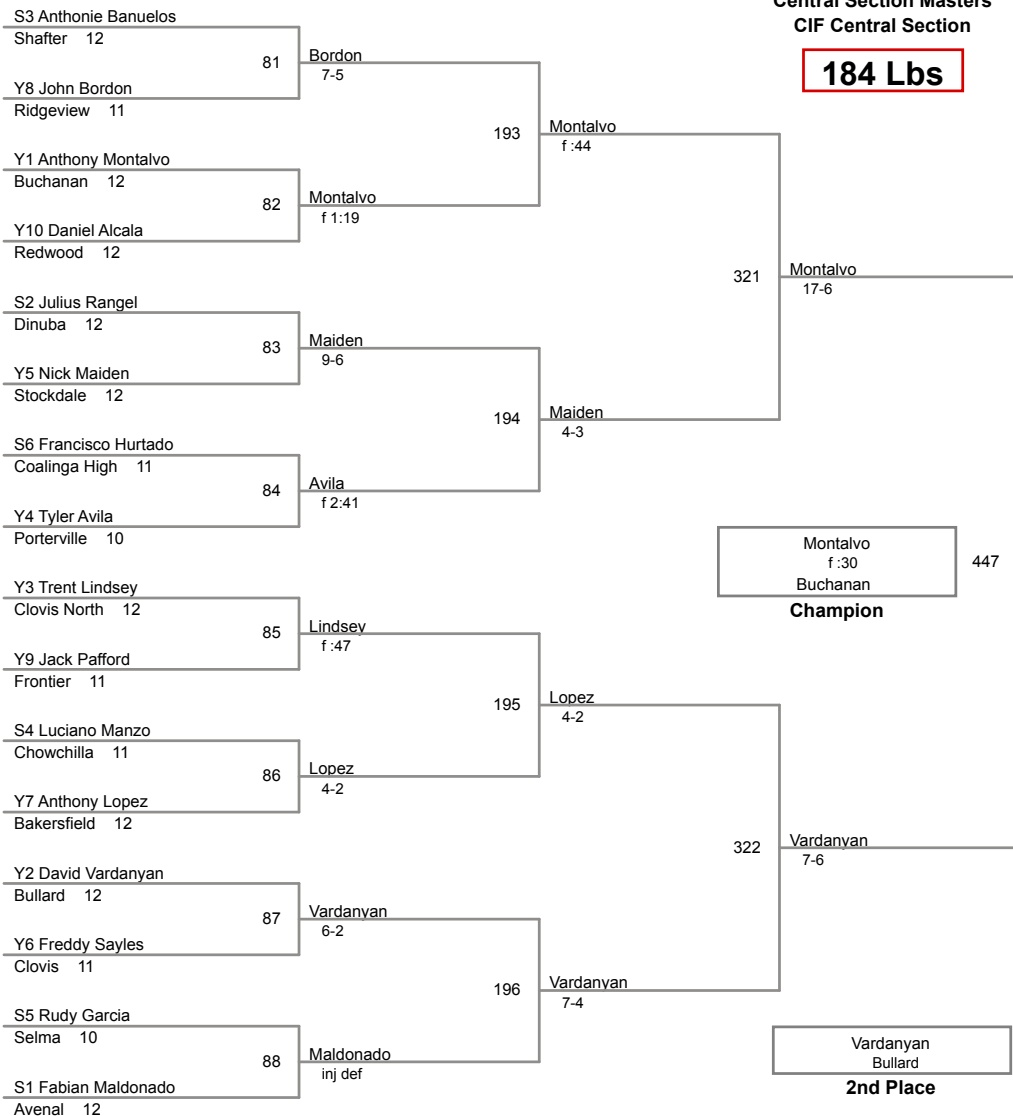

**162 Lbs**

Central Section Masters  
CIF Central Section

**172 Lbs**

Central Section Masters  
CIF Central Section

**184 Lbs**

Central Section Masters  
CIF Central Section

**197 Lbs**

Central Section Masters  
CIF Central Section

**222 Lbs**