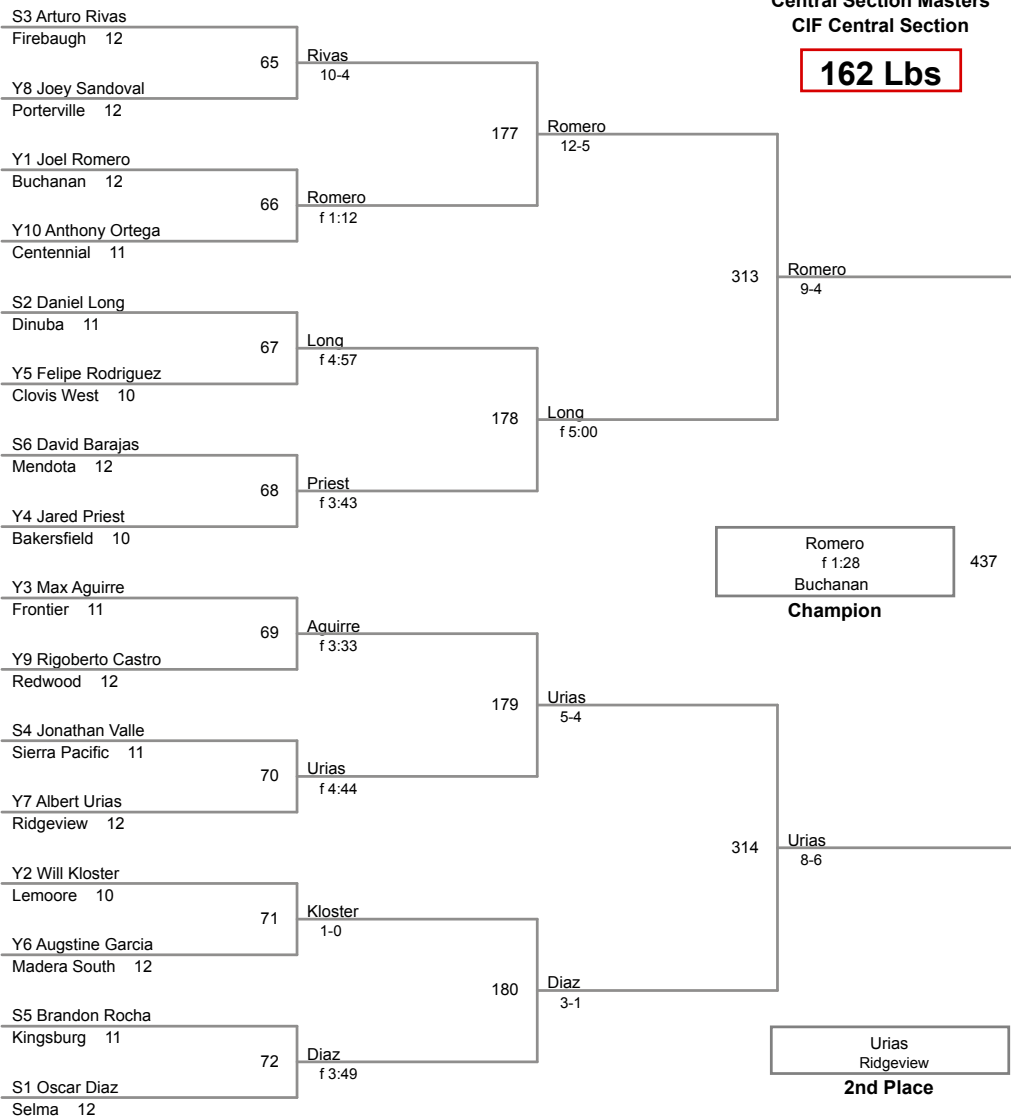

Central Section Masters  
CIF Central Section

**115 Lbs**

Central Section Masters  
CIF Central Section

**122 Lbs**

Central Section Masters  
CIF Central Section

**128 Lbs**

Central Section Masters  
CIF Central Section

**134 Lbs**

Central Section Masters  
CIF Central Section

**140 Lbs**

Central Section Masters  
CIF Central Section

**147 Lbs**

Central Section Masters  
CIF Central Section

**154 Lbs**

Central Section Masters  
CIF Central Section

**162 Lbs**

Central Section Masters  
CIF Central Section

**172 Lbs**

Central Section Masters  
CIF Central Section

**184 Lbs**

Central Section Masters  
CIF Central Section

**197 Lbs**

Central Section Masters  
CIF Central Section

**222 Lbs**