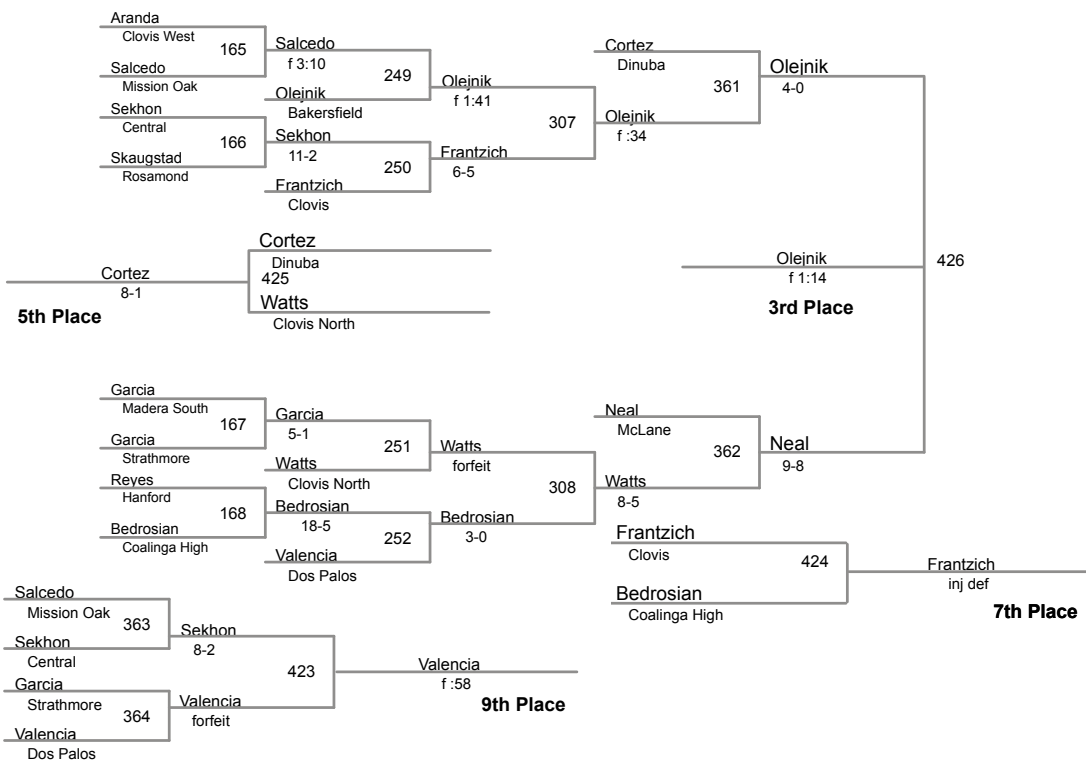

**134 Lbs**

Central Section Masters  
CIF Central Section

**140 Lbs**

Central Section Masters  
CIF Central Section

**147 Lbs**

Central Section Masters  
CIF Central Section

**154 Lbs**

Central Section Masters  
CIF Central Section

**222 Lbs**