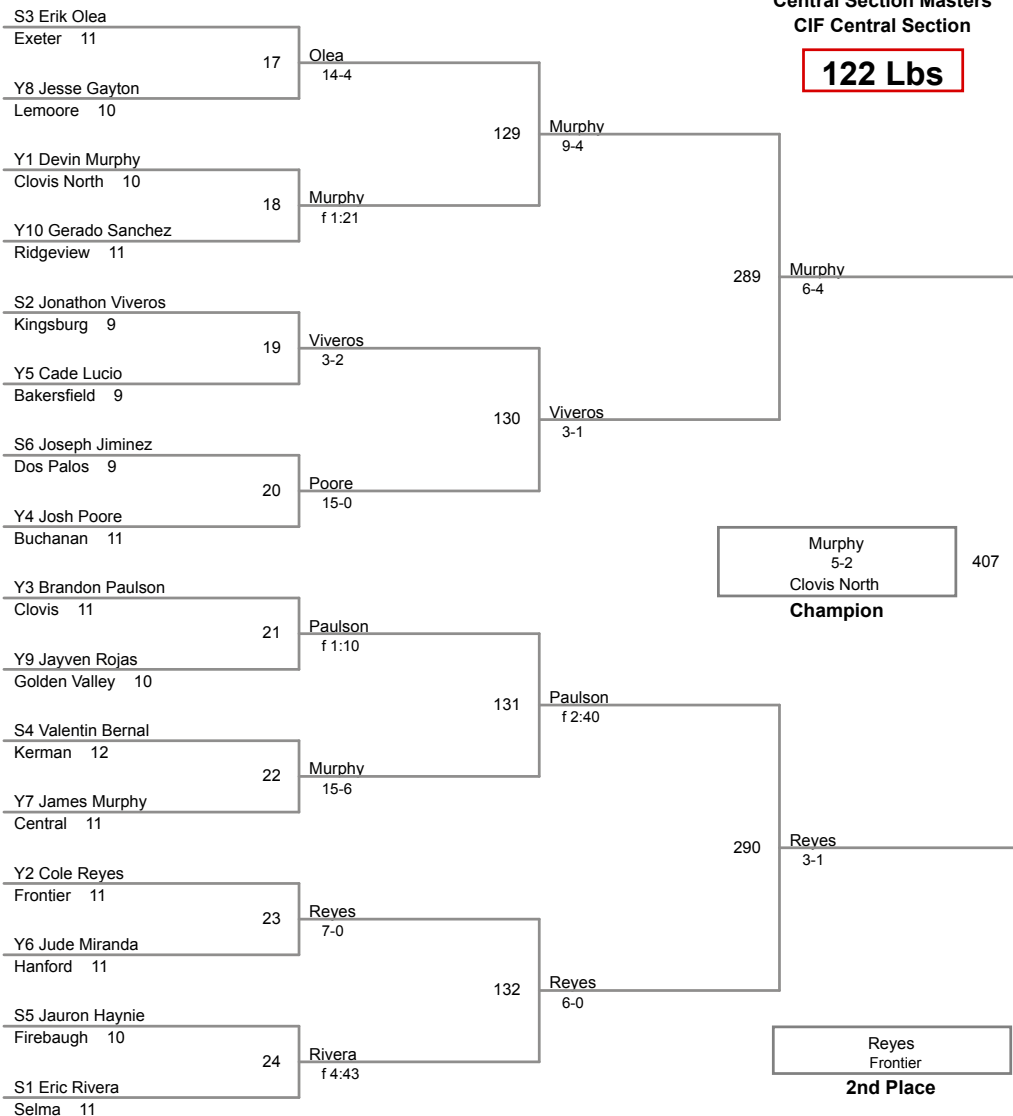

Central Section Masters  
CIF Central Section

**115 Lbs**

Central Section Masters  
CIF Central Section

**122 Lbs**

Central Section Masters  
CIF Central Section

**128 Lbs**

Central Section Masters  
CIF Central Section

**134 Lbs**

Central Section Masters  
CIF Central Section

**140 Lbs**

Central Section Masters  
CIF Central Section

**147 Lbs**

Central Section Masters  
CIF Central Section

**154 Lbs**

Central Section Masters  
CIF Central Section

**222 Lbs**