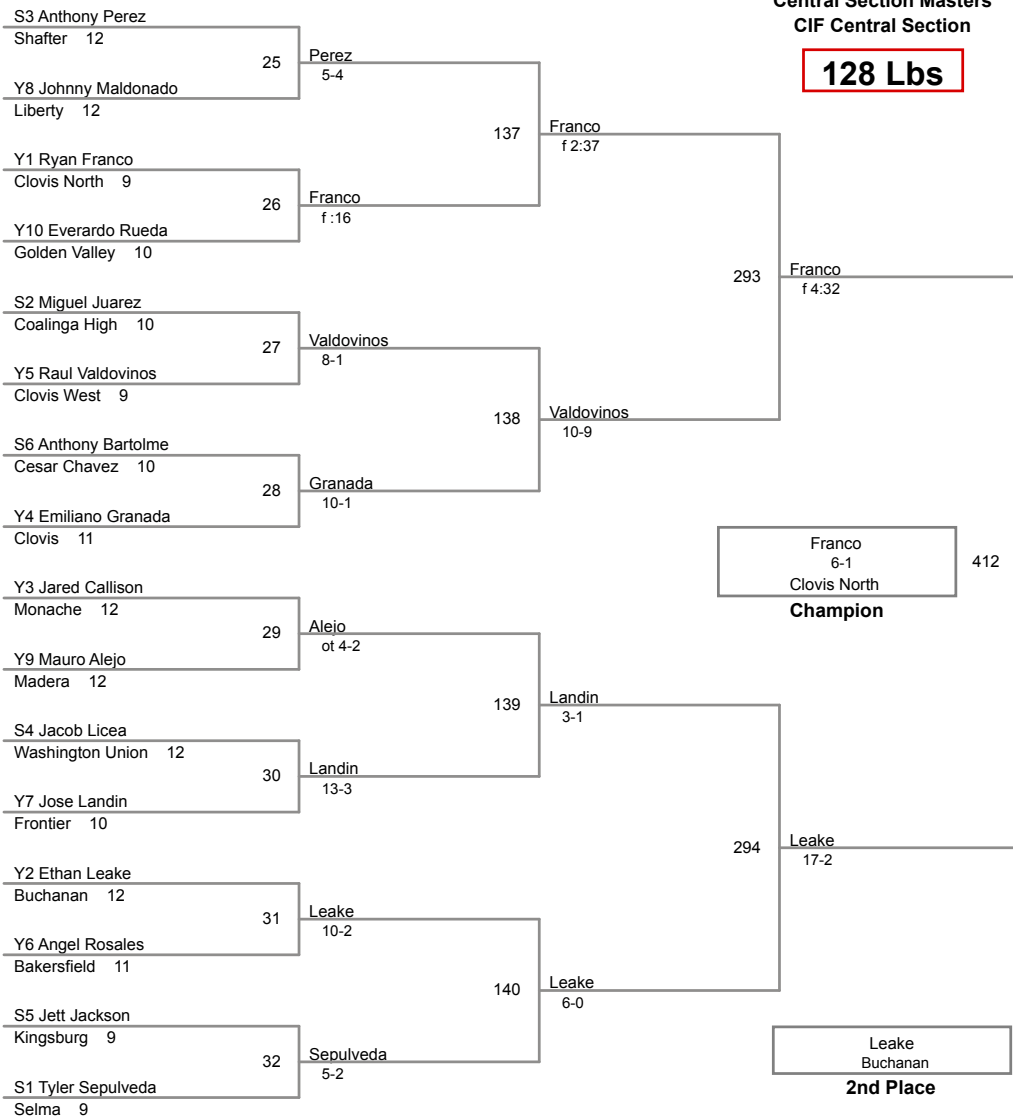

Central Section Masters  
CIF Central Section

**115 Lbs**

Central Section Masters  
CIF Central Section

**122 Lbs**

Central Section Masters  
CIF Central Section

**128 Lbs**

Central Section Masters  
CIF Central Section

**134 Lbs**

Central Section Masters  
CIF Central Section

**140 Lbs**

Central Section Masters  
CIF Central Section

**147 Lbs**

Central Section Masters  
CIF Central Section

**154 Lbs**

Central Section Masters  
CIF Central Section

**222 Lbs**