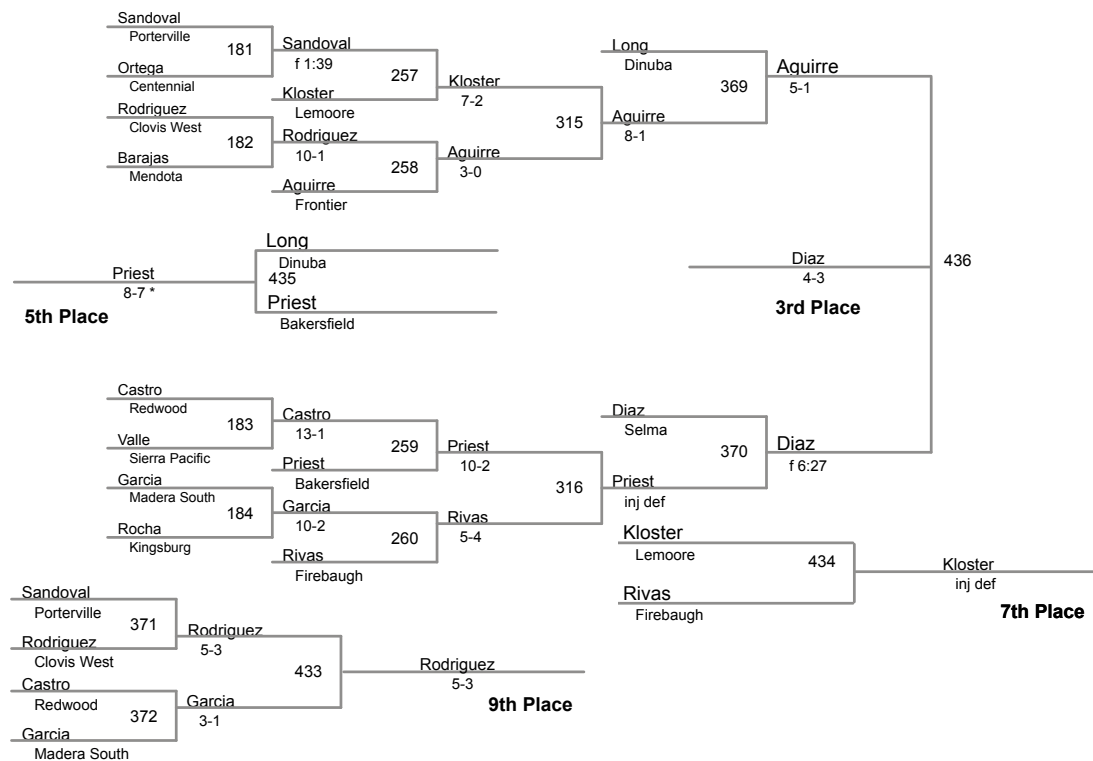

**134 Lbs**

Central Section Masters  
CIF Central Section

**140 Lbs**

Central Section Masters  
CIF Central Section

**147 Lbs**

Central Section Masters  
CIF Central Section

**154 Lbs**

Central Section Masters  
CIF Central Section

**162 Lbs**

Central Section Masters  
CIF Central Section

**172 Lbs**

Central Section Masters  
CIF Central Section

**184 Lbs**

Central Section Masters  
CIF Central Section

**197 Lbs**

Central Section Masters  
CIF Central Section

**222 Lbs**