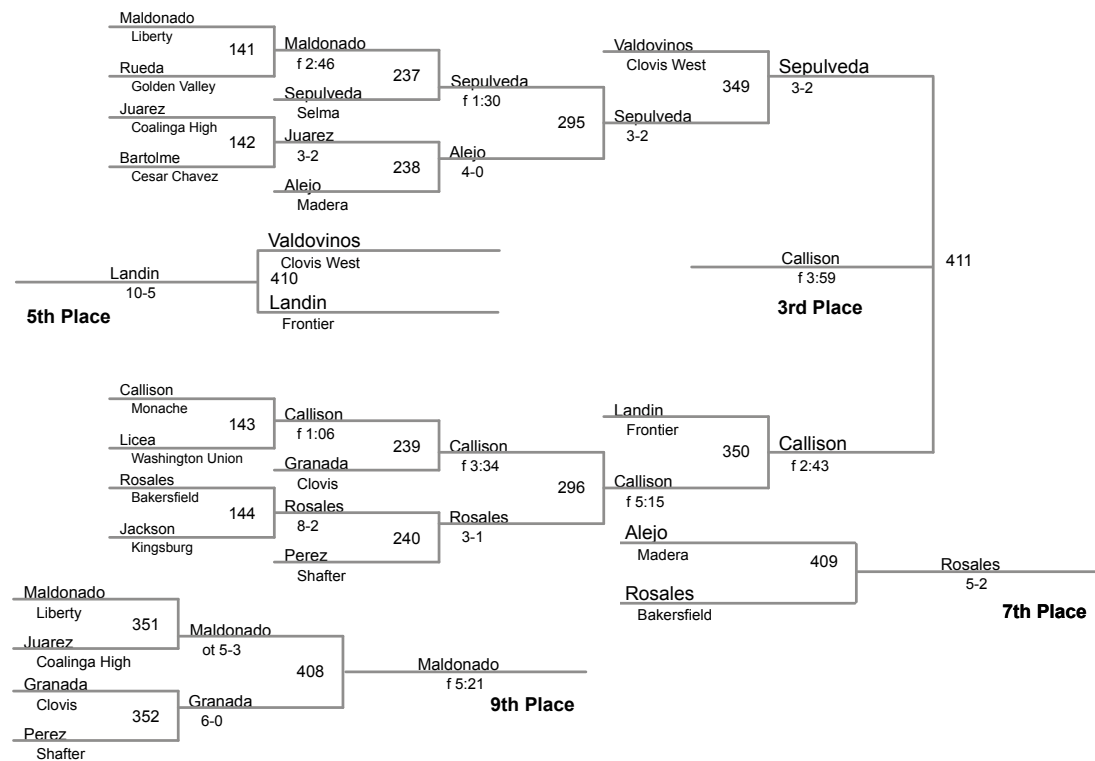

Central Section Masters  
CIF Central Section

**115 Lbs**

Central Section Masters  
CIF Central Section

**122 Lbs**

Central Section Masters  
CIF Central Section

**128 Lbs**

Central Section Masters  
CIF Central Section

**222 Lbs**