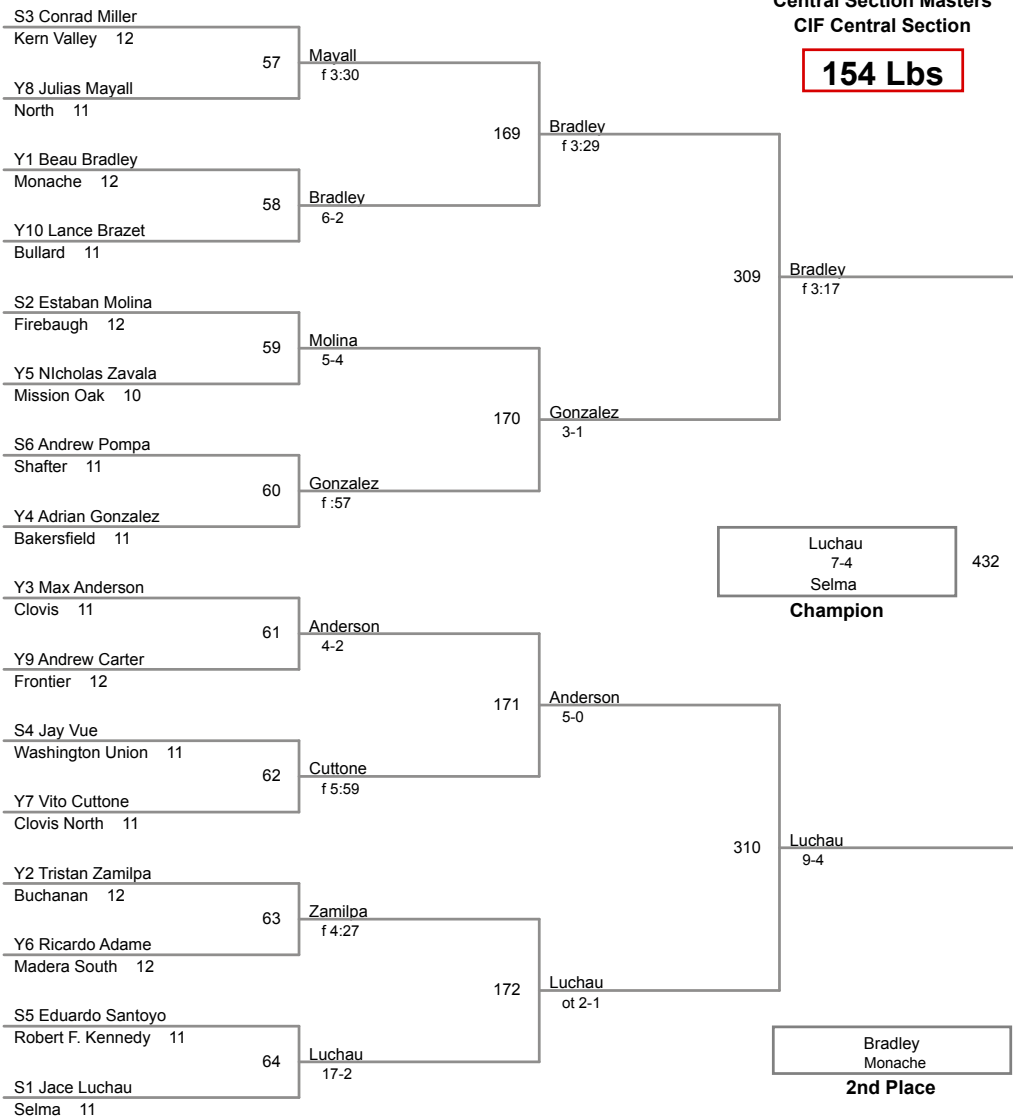

**134 Lbs**

Central Section Masters  
CIF Central Section

**140 Lbs**

Central Section Masters  
CIF Central Section

**147 Lbs**

Central Section Masters  
CIF Central Section

**154 Lbs**

Central Section Masters  
CIF Central Section

**162 Lbs**

Central Section Masters  
CIF Central Section

**172 Lbs**

Central Section Masters  
CIF Central Section

**184 Lbs**

Central Section Masters  
CIF Central Section

**197 Lbs**

Central Section Masters  
CIF Central Section