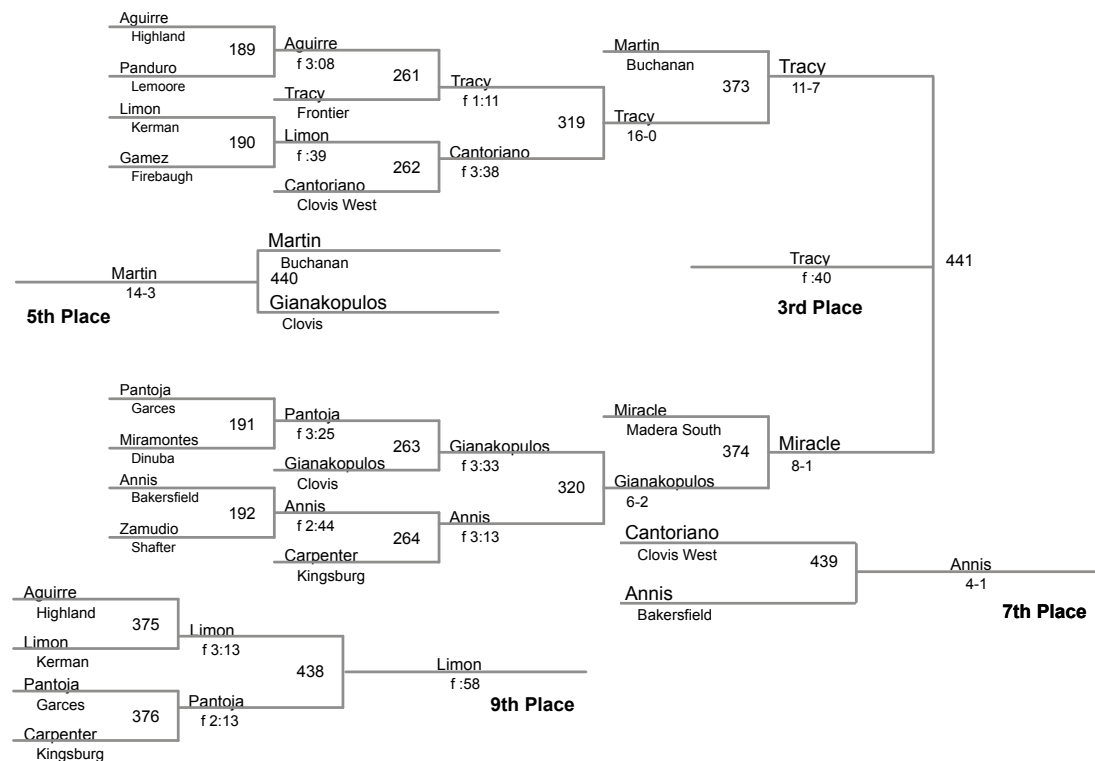

Central Section Masters
CIF Central Section

172 Lbs