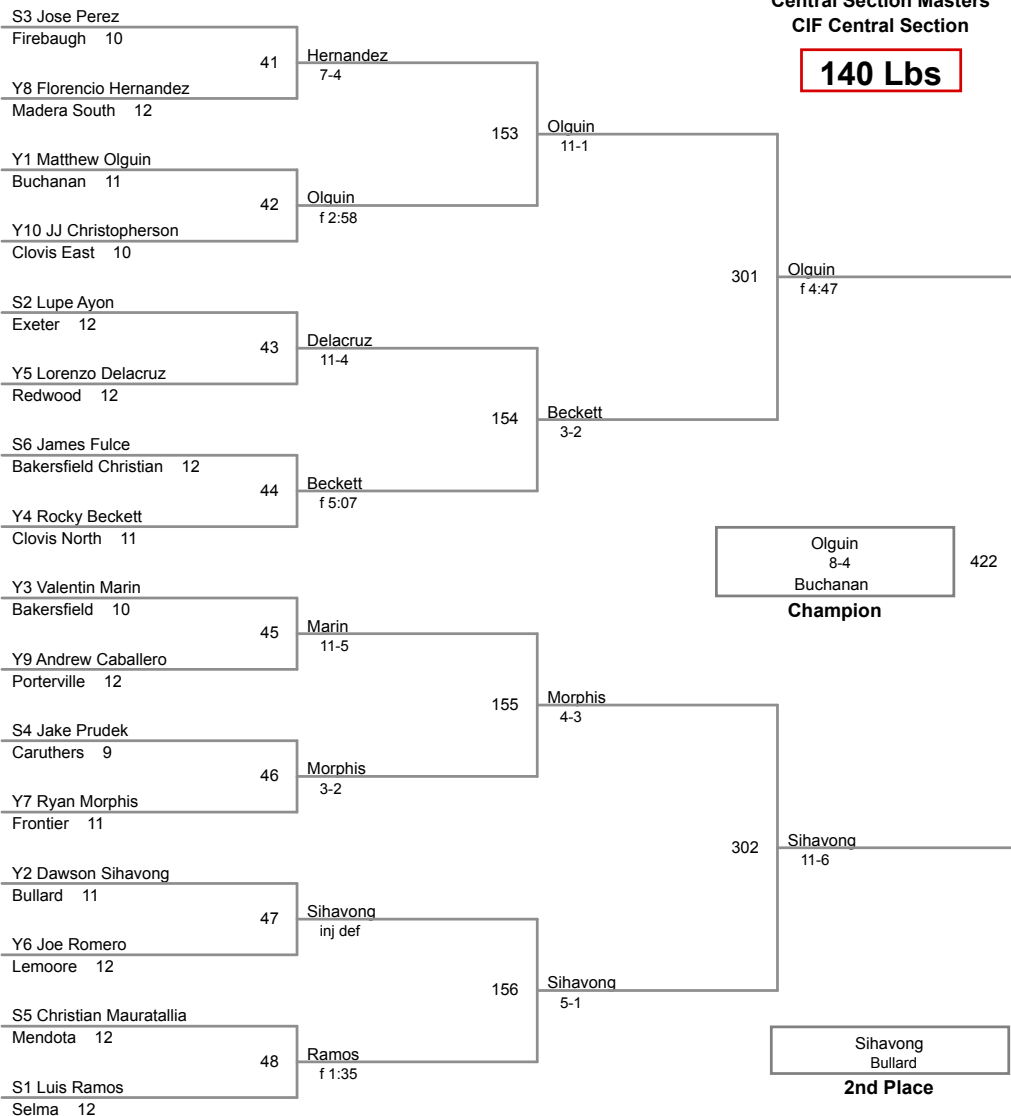

Central Section Masters  
CIF Central Section

**115 Lbs**

Central Section Masters  
CIF Central Section

**122 Lbs**

Central Section Masters  
CIF Central Section

**128 Lbs**

Central Section Masters  
CIF Central Section

**134 Lbs**

Central Section Masters  
CIF Central Section

**140 Lbs**

Central Section Masters  
CIF Central Section

**147 Lbs**

Central Section Masters  
CIF Central Section

**154 Lbs**

Central Section Masters  
CIF Central Section

**222 Lbs**