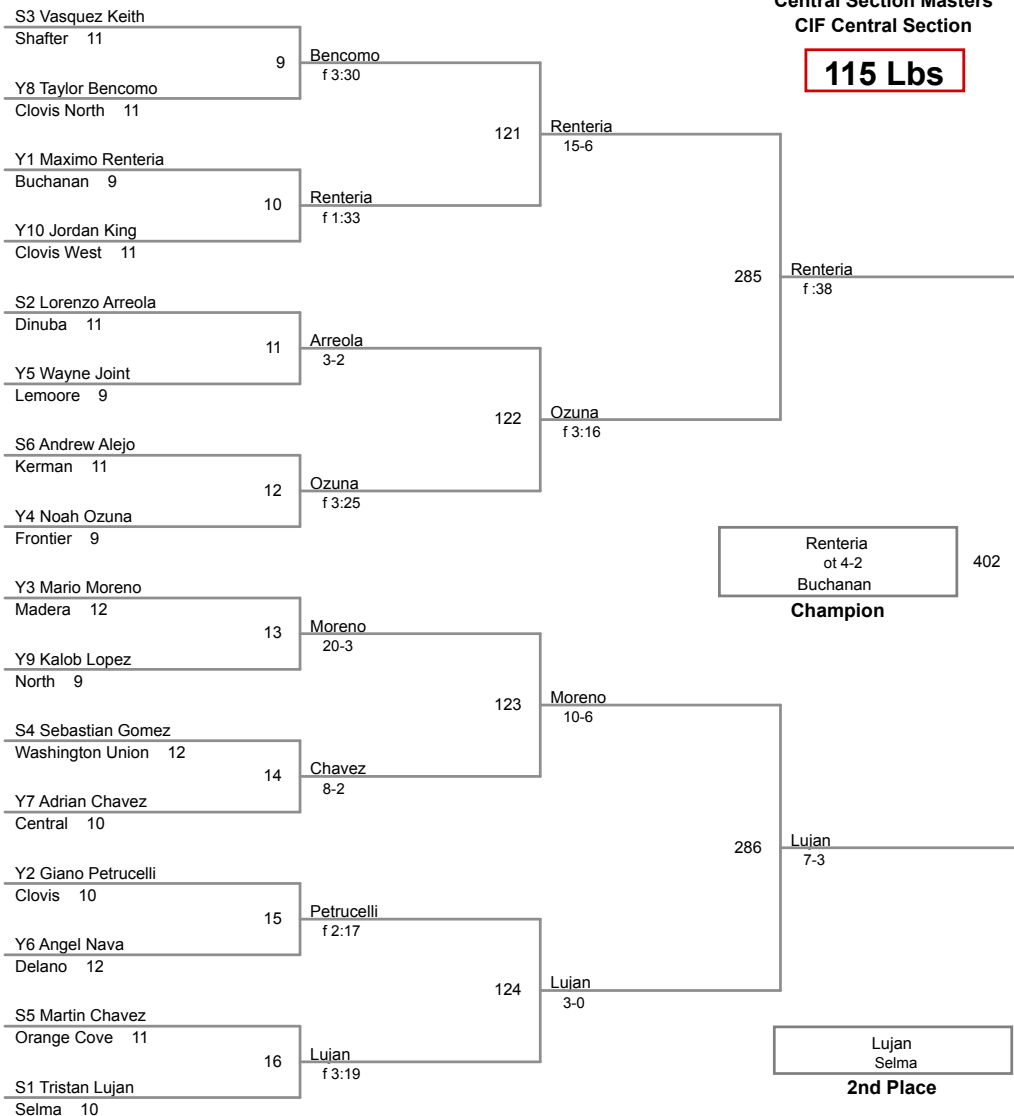

Central Section Masters  
CIF Central Section

**115 Lbs**

Central Section Masters  
CIF Central Section

**122 Lbs**

Central Section Masters  
CIF Central Section

**128 Lbs**

Central Section Masters  
CIF Central Section

**134 Lbs**

Central Section Masters  
CIF Central Section

**140 Lbs**

Central Section Masters  
CIF Central Section

**147 Lbs**

Central Section Masters  
CIF Central Section

**154 Lbs**

Central Section Masters  
CIF Central Section

**222 Lbs**