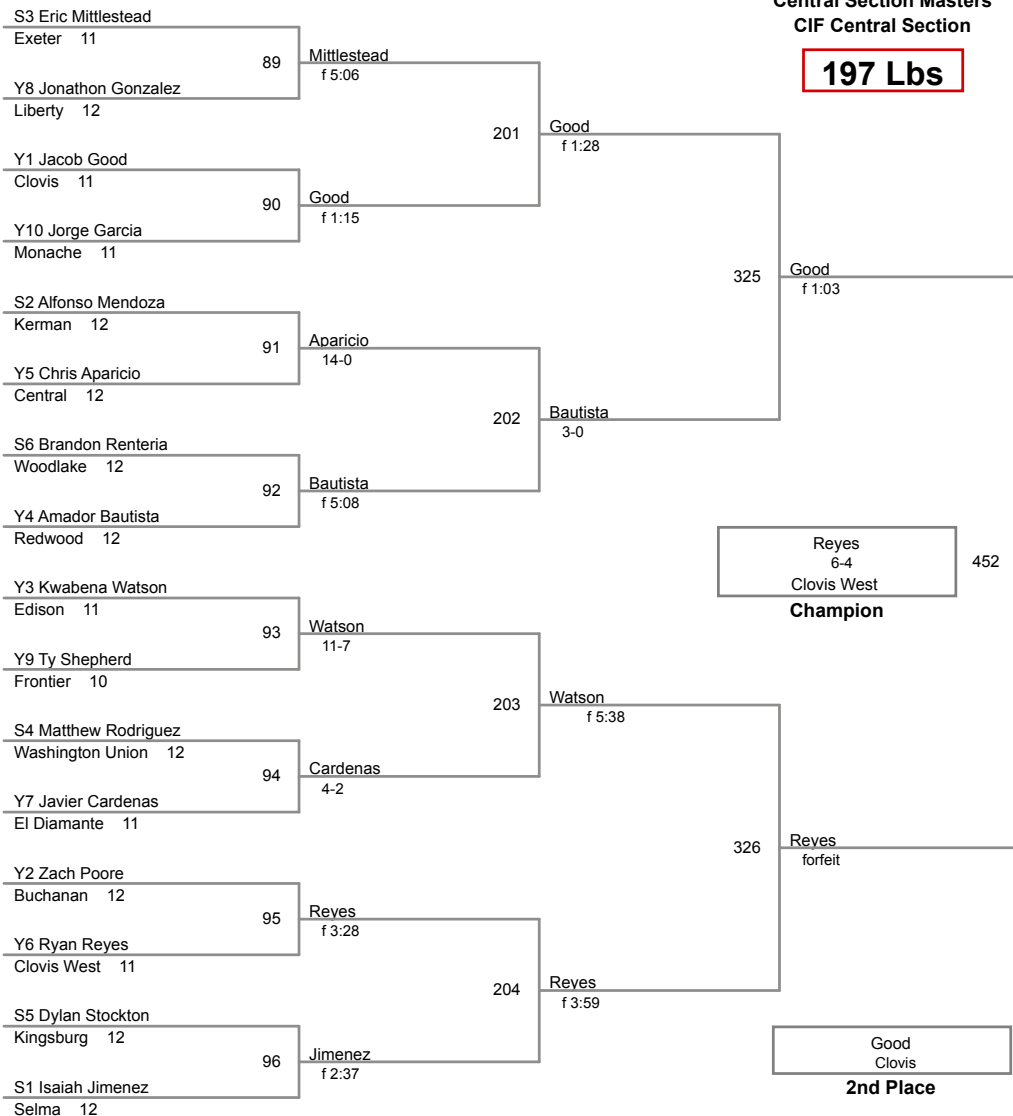

**162 Lbs**

Central Section Masters  
CIF Central Section

**172 Lbs**

Central Section Masters  
CIF Central Section

**184 Lbs**

Central Section Masters  
CIF Central Section

**197 Lbs**

Central Section Masters  
CIF Central Section

**222 Lbs**