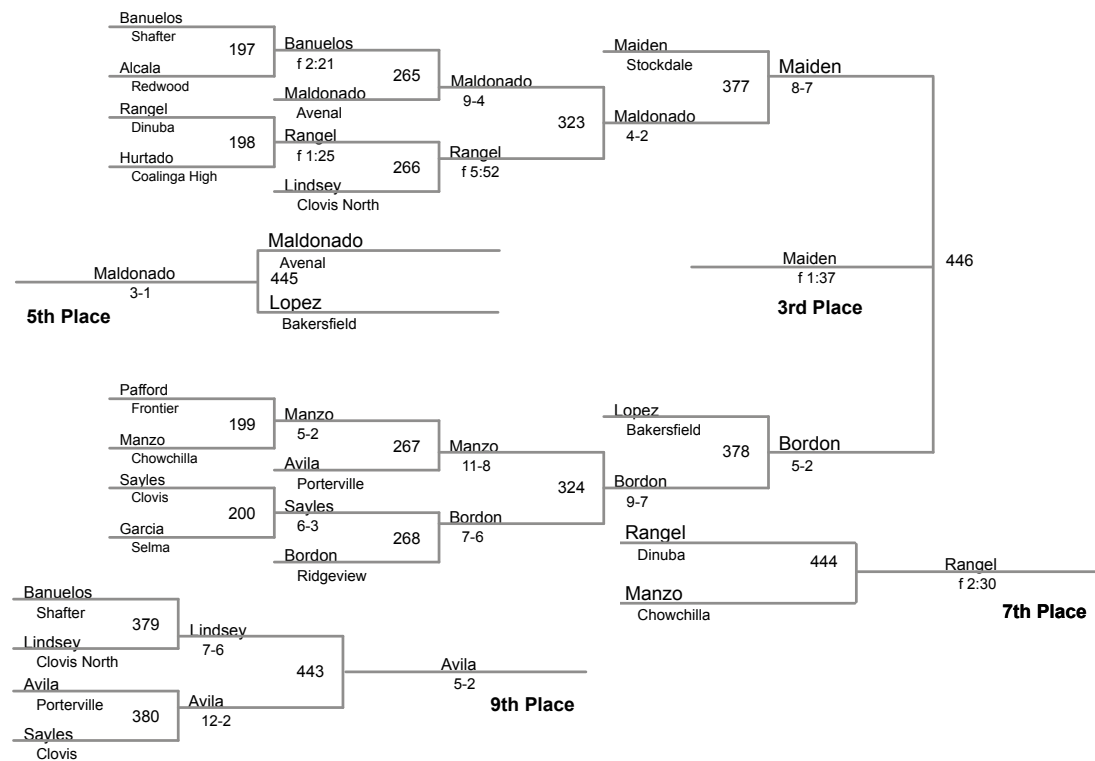

**162 Lbs**

Central Section Masters  
CIF Central Section

**172 Lbs**

Central Section Masters  
CIF Central Section

**184 Lbs**

Central Section Masters  
CIF Central Section

**197 Lbs**

Central Section Masters  
CIF Central Section

**222 Lbs**