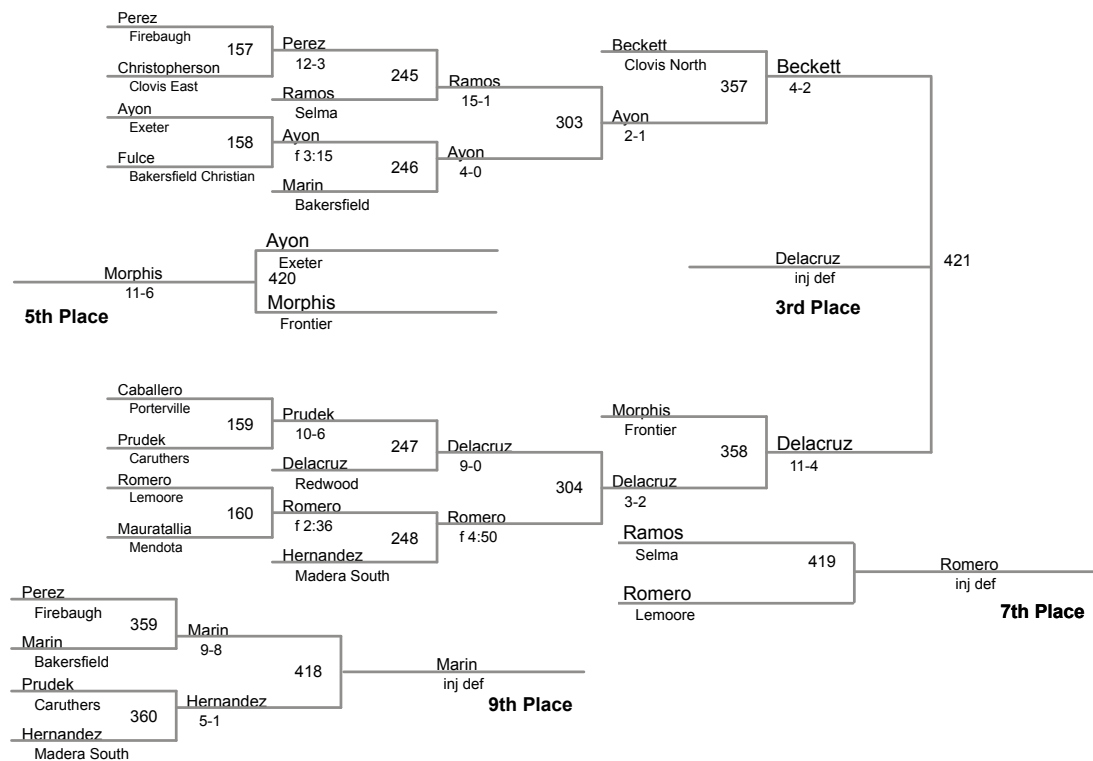

Central Section Masters  
CIF Central Section

**115 Lbs**

Central Section Masters  
CIF Central Section

**122 Lbs**

Central Section Masters  
CIF Central Section

**128 Lbs**

Central Section Masters  
CIF Central Section

**134 Lbs**

Central Section Masters  
CIF Central Section

**140 Lbs**

Central Section Masters  
CIF Central Section

**147 Lbs**

Central Section Masters  
CIF Central Section

**154 Lbs**

Central Section Masters  
CIF Central Section

**222 Lbs**