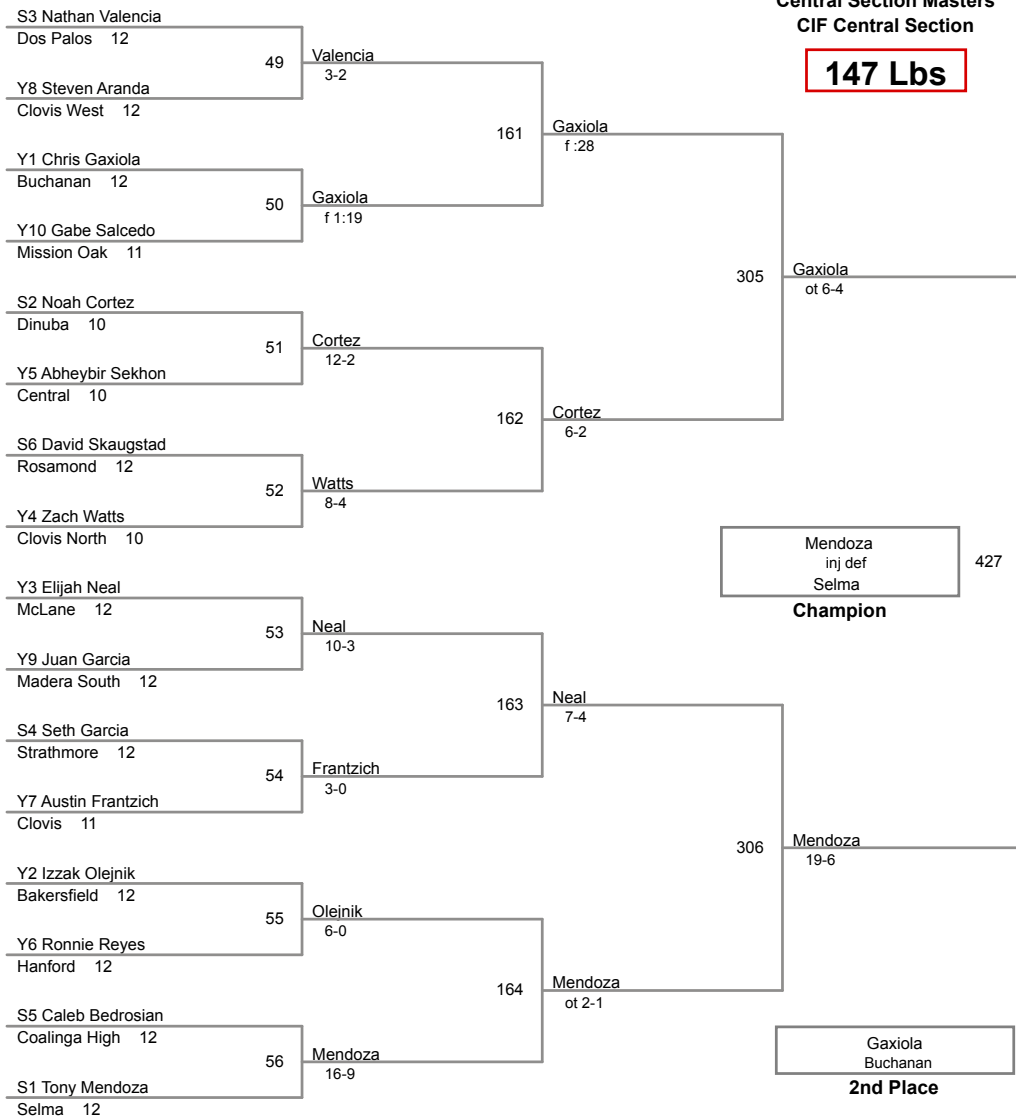

Central Section Masters  
CIF Central Section

**115 Lbs**

Central Section Masters  
CIF Central Section

**122 Lbs**

Central Section Masters  
CIF Central Section

**128 Lbs**

Central Section Masters  
CIF Central Section

**134 Lbs**

Central Section Masters  
CIF Central Section

**140 Lbs**

Central Section Masters  
CIF Central Section

**147 Lbs**

Central Section Masters  
CIF Central Section

**154 Lbs**

Central Section Masters  
CIF Central Section

**162 Lbs**

Central Section Masters  
CIF Central Section

**172 Lbs**

Central Section Masters  
CIF Central Section

**184 Lbs**

Central Section Masters  
CIF Central Section

**197 Lbs**

Central Section Masters  
CIF Central Section

**222 Lbs**