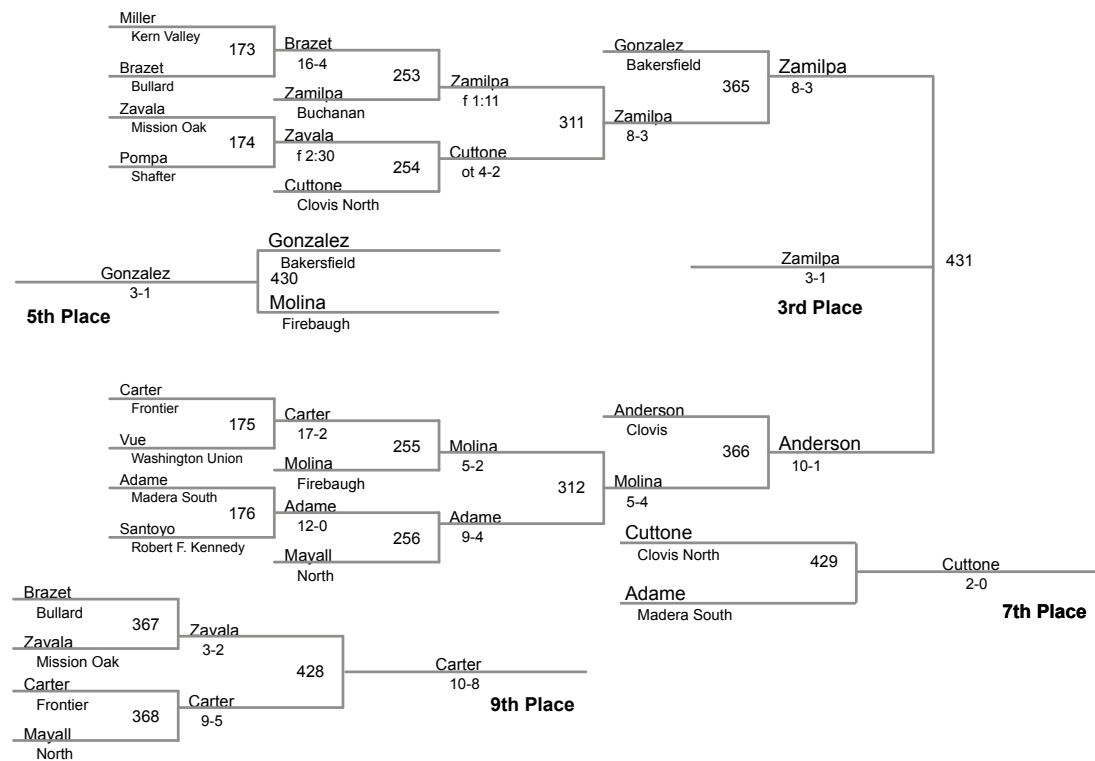

**134 Lbs**

Central Section Masters  
CIF Central Section

**140 Lbs**

Central Section Masters  
CIF Central Section

**147 Lbs**

Central Section Masters  
CIF Central Section

**154 Lbs**

Central Section Masters  
CIF Central Section

**222 Lbs**