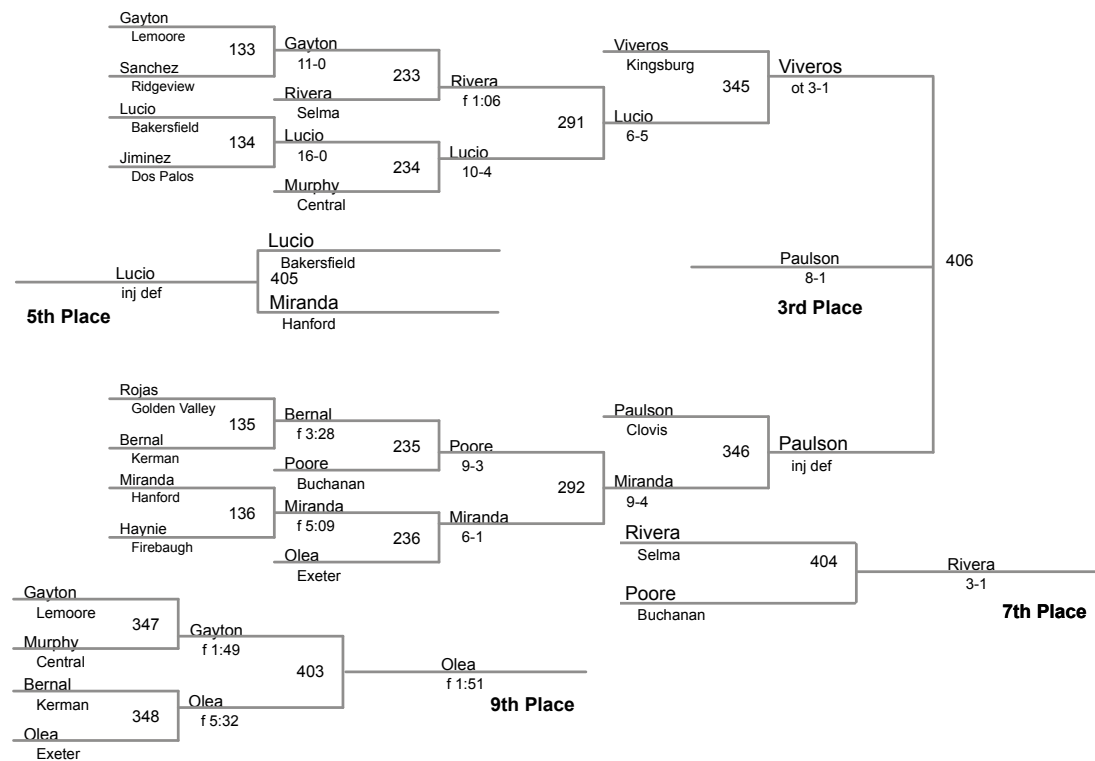

Central Section Masters  
CIF Central Section

**115 Lbs**

Central Section Masters  
CIF Central Section

**122 Lbs**

Central Section Masters  
CIF Central Section

**128 Lbs**

Central Section Masters  
CIF Central Section

**222 Lbs**