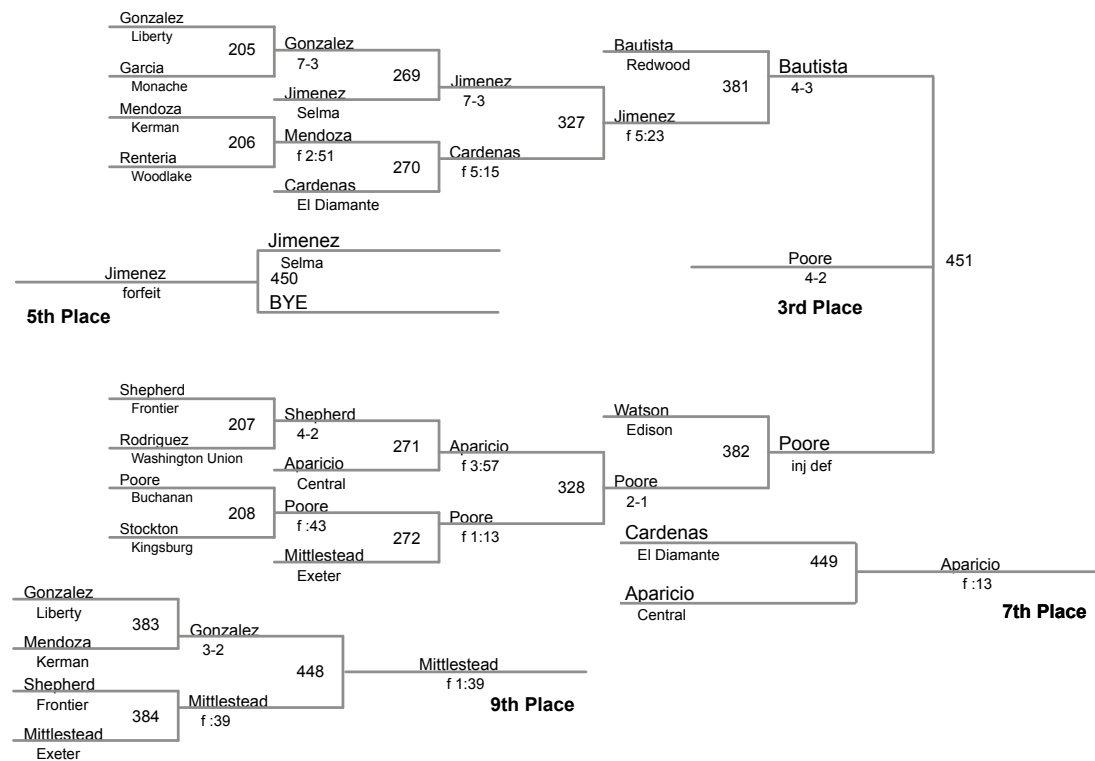

**162 Lbs**

Central Section Masters  
CIF Central Section

**172 Lbs**

Central Section Masters  
CIF Central Section

**184 Lbs**

Central Section Masters  
CIF Central Section

**197 Lbs**

Central Section Masters  
CIF Central Section

**222 Lbs**