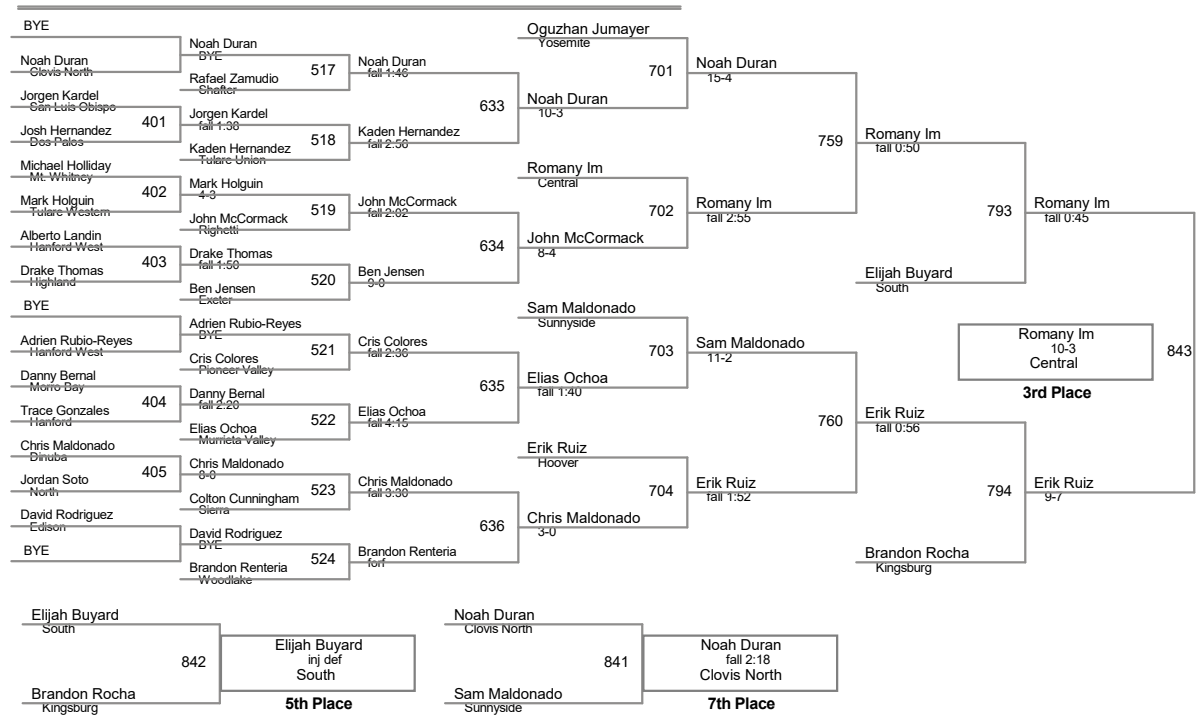

106 Lbs

113 Lbs

120 Lbs

126 Lbs

132 Lbs

138 Lbs

145 Lbs

152 Lbs

160 Lbs

Evan Myrtue
fall 2:30
El Capitan
Champion

Adan Solis
Righetti
2nd Place

170 Lbs

182 Lbs

195 Lbs

220 Lbs

285 Lbs