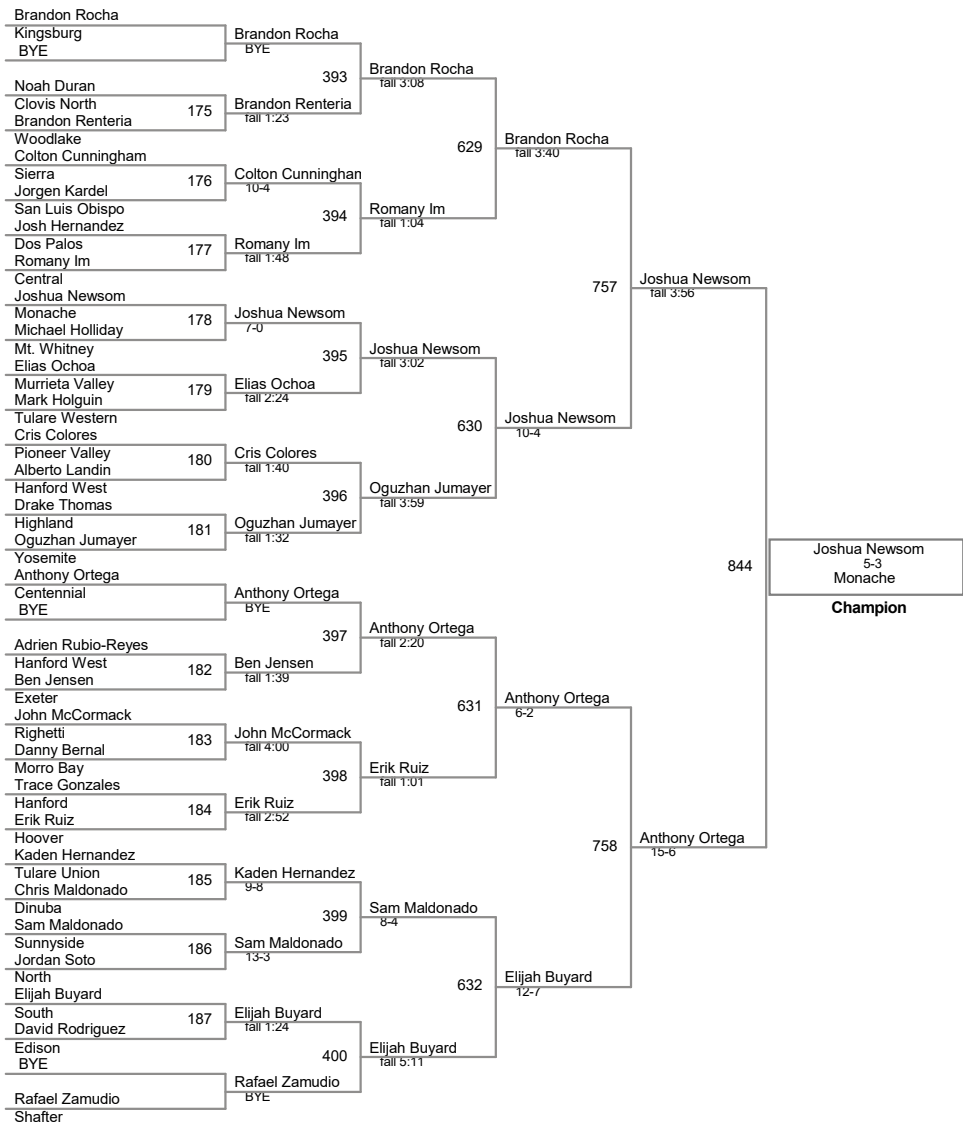

106 Lbs

113 Lbs

120 Lbs

126 Lbs

132 Lbs

138 Lbs

145 Lbs

152 Lbs

160 Lbs

Evan Myrtue
fall 2:30
El Capitan
Champion

Adan Solis
Righetti
2nd Place

170 Lbs

182 Lbs

195 Lbs

220 Lbs

285 Lbs