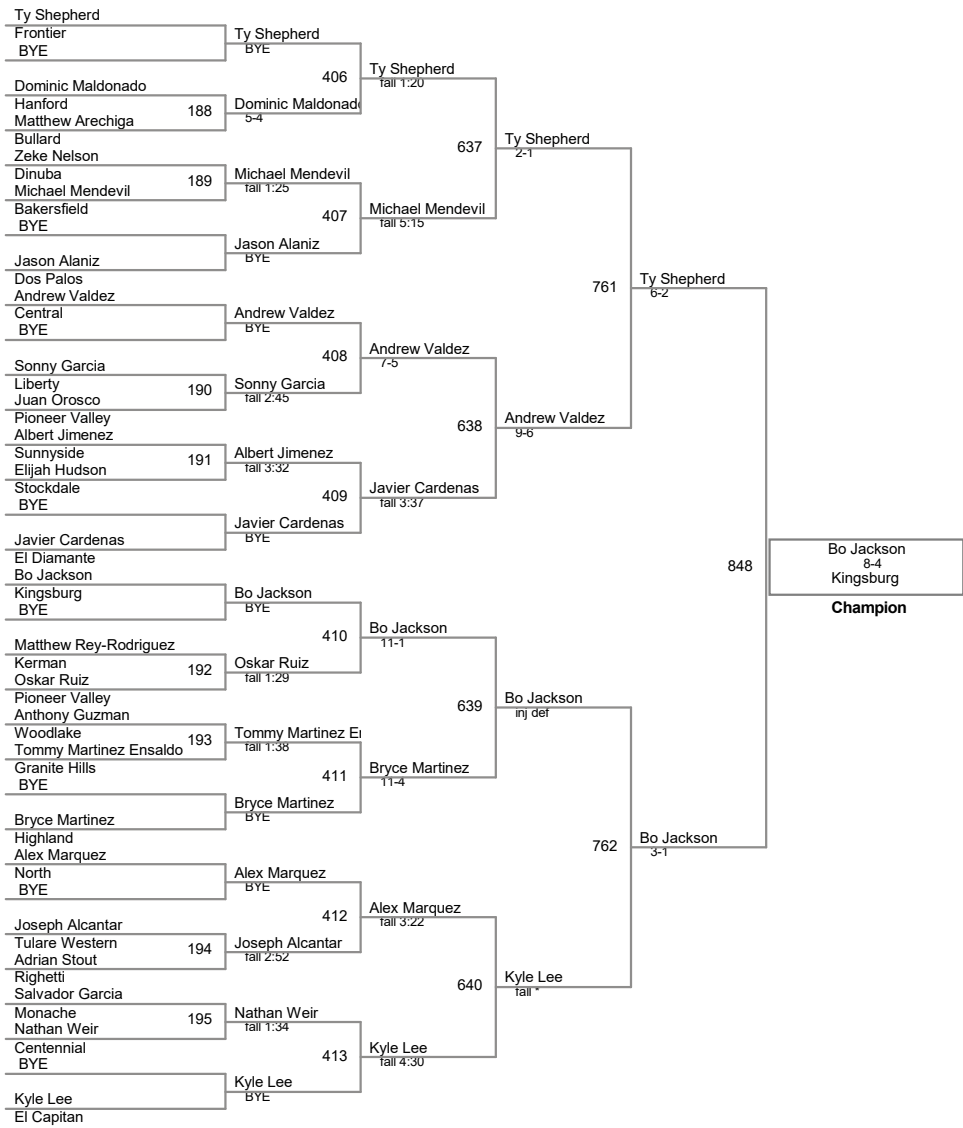

106 Lbs

113 Lbs

120 Lbs

126 Lbs

132 Lbs

138 Lbs

145 Lbs

152 Lbs

160 Lbs

Evan Myrtue
fall 2:30
El Capitan
Champion

Adan Solis
Righetti
2nd Place

170 Lbs

182 Lbs

195 Lbs

220 Lbs

285 Lbs