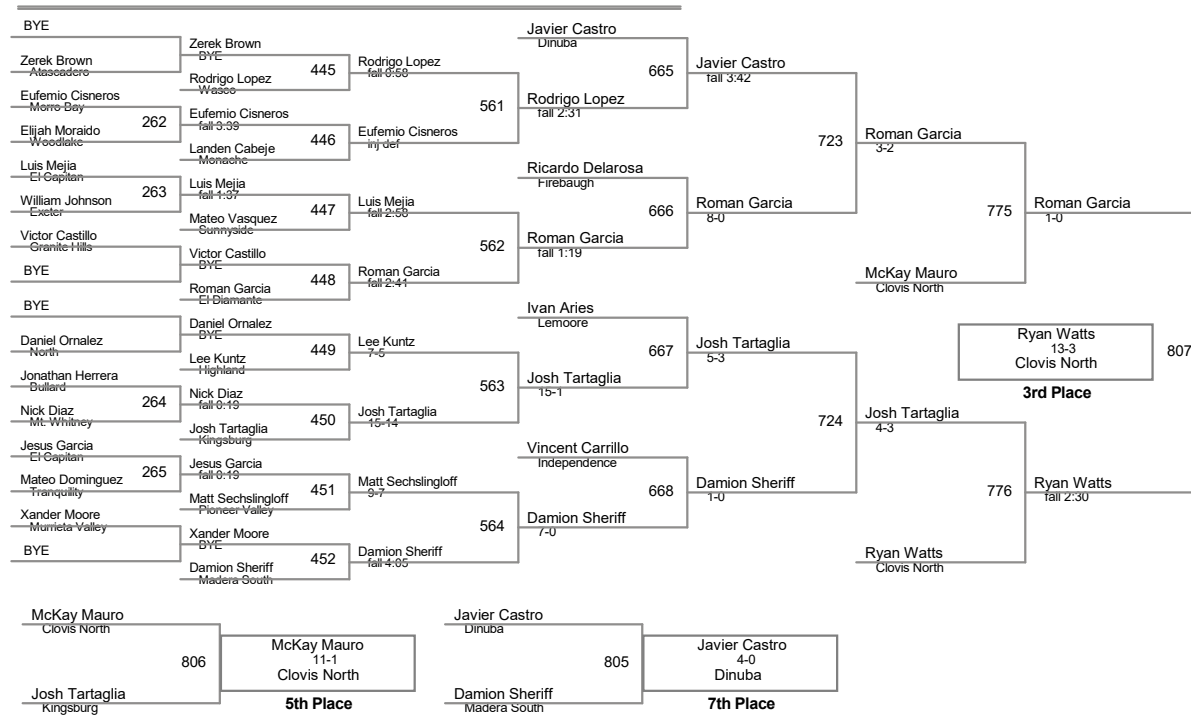

106 Lbs

113 Lbs

120 Lbs

126 Lbs

132 Lbs

138 Lbs

145 Lbs

152 Lbs

160 Lbs

Evan Myrtue
fall 2:30
El Capitan
Champion

Adan Solis
Righetti
2nd Place

170 Lbs

182 Lbs

195 Lbs

220 Lbs

285 Lbs