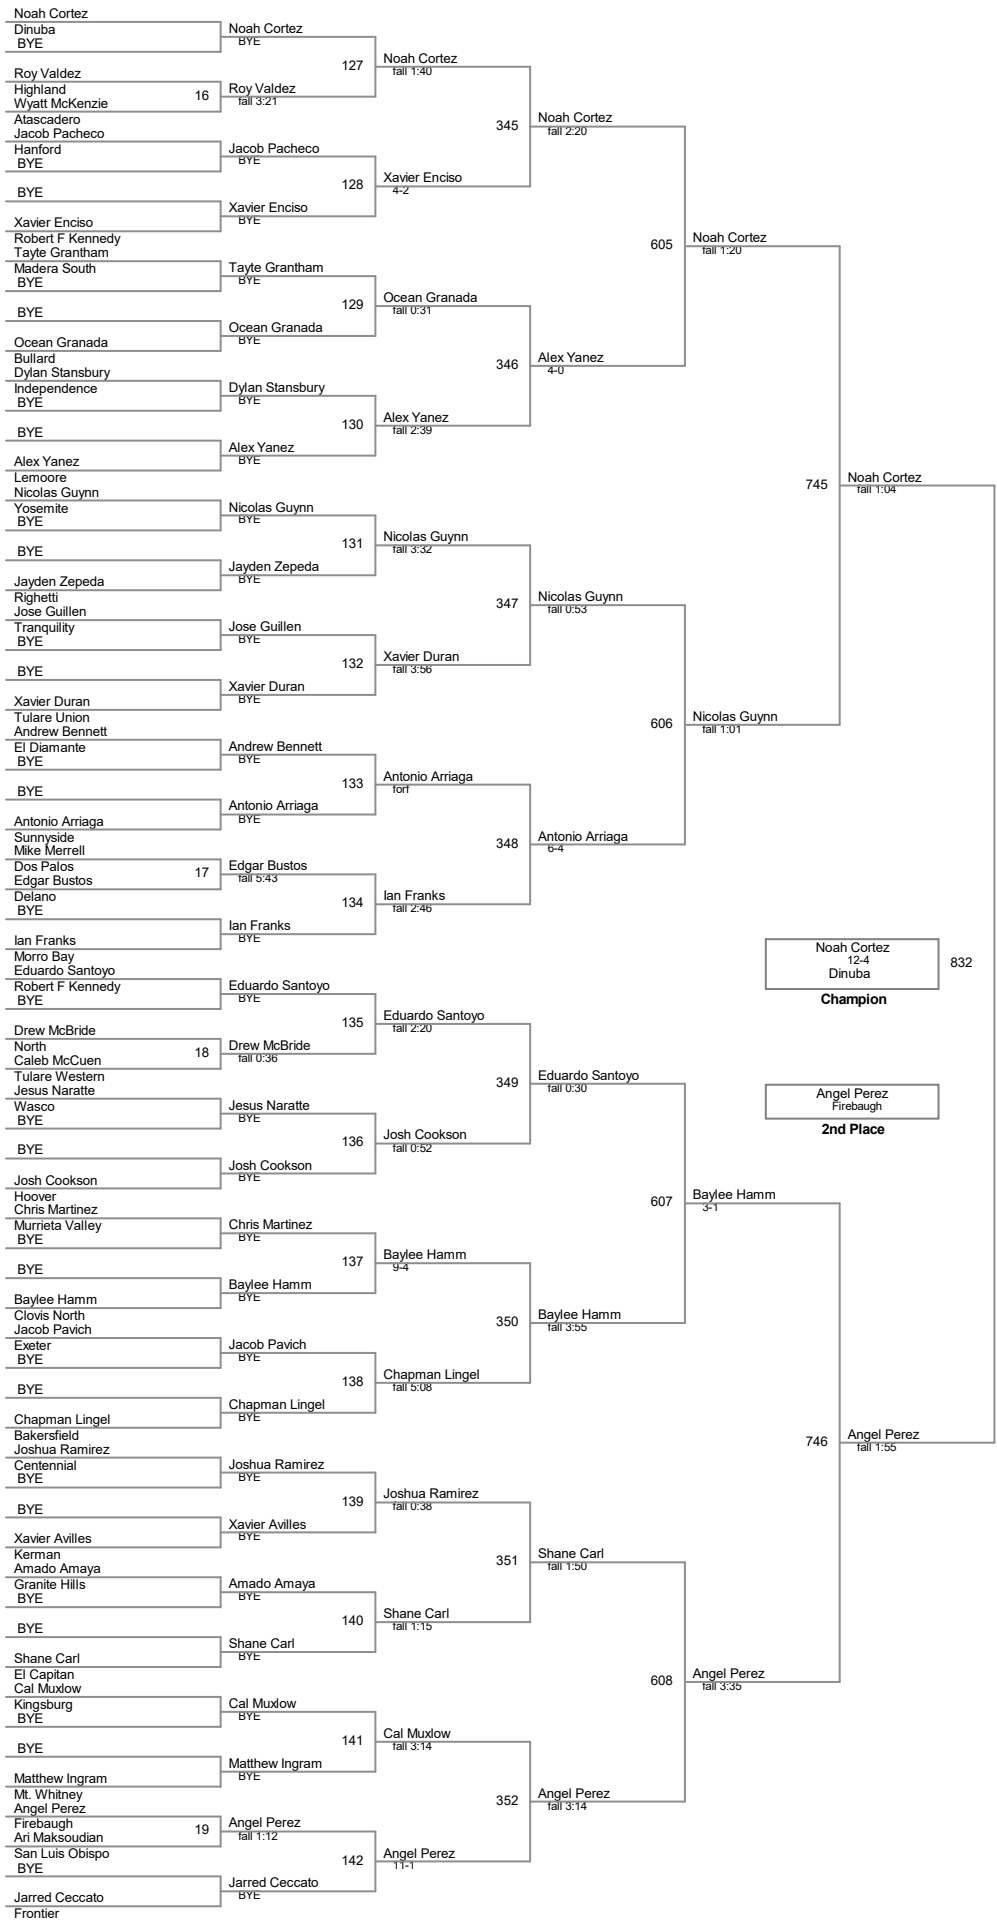

106 Lbs

113 Lbs

120 Lbs

126 Lbs

132 Lbs

138 Lbs

145 Lbs

152 Lbs

160 Lbs

Evan Myrtue
fall 2:30
El Capitan
Champion

Adan Solis
Righetti
2nd Place

170 Lbs

182 Lbs

195 Lbs

220 Lbs

285 Lbs