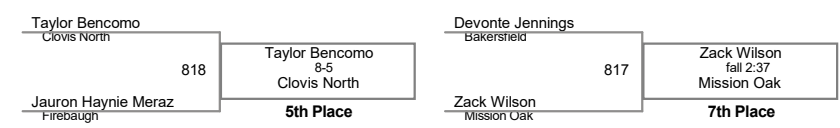

106 Lbs

113 Lbs

120 Lbs

126 Lbs

132 Lbs

138 Lbs

145 Lbs

152 Lbs

160 Lbs

Evan Myrtue
fall 2:30
El Capitan
Champion

Adan Solis
Righetti
2nd Place

170 Lbs

182 Lbs

195 Lbs

220 Lbs

285 Lbs