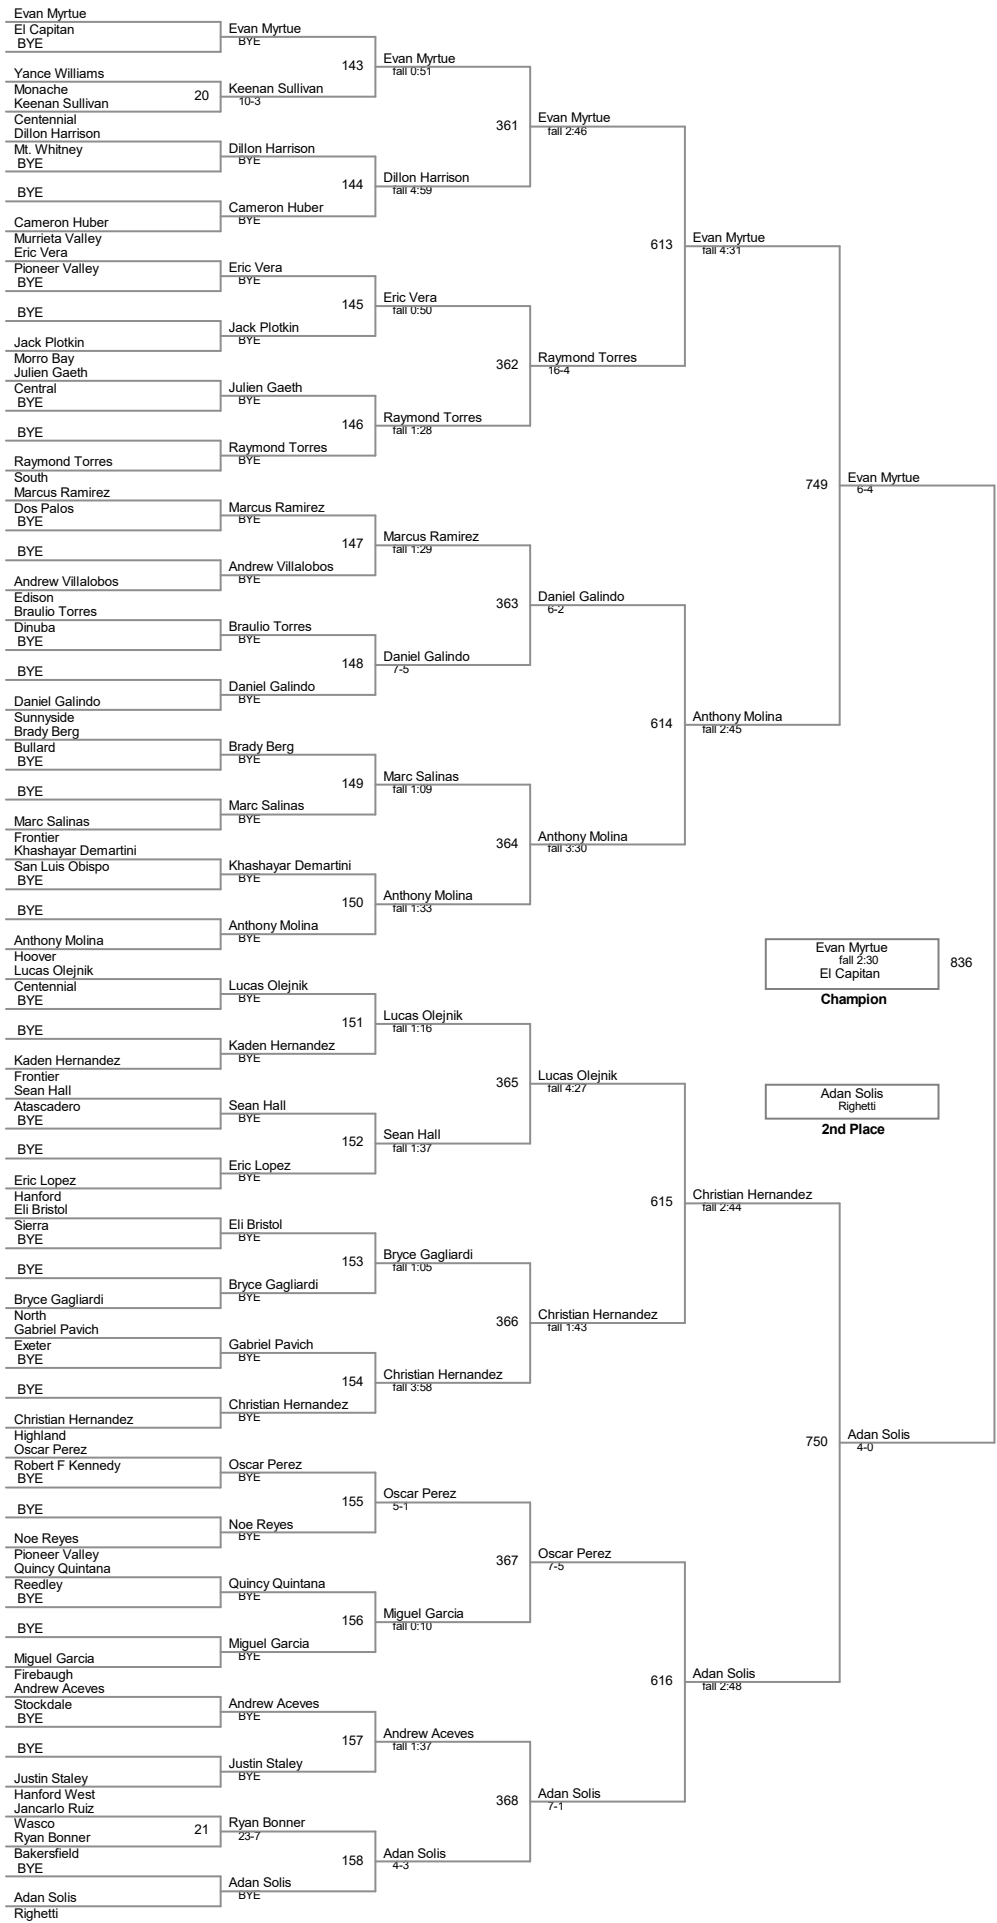

106 Lbs

113 Lbs

120 Lbs

126 Lbs

132 Lbs

138 Lbs

145 Lbs

152 Lbs

160 Lbs

Evan Myrtue
fall 2:30
El Capitan
Champion

Adan Solis
Righetti
2nd Place

170 Lbs

182 Lbs

195 Lbs

220 Lbs

285 Lbs