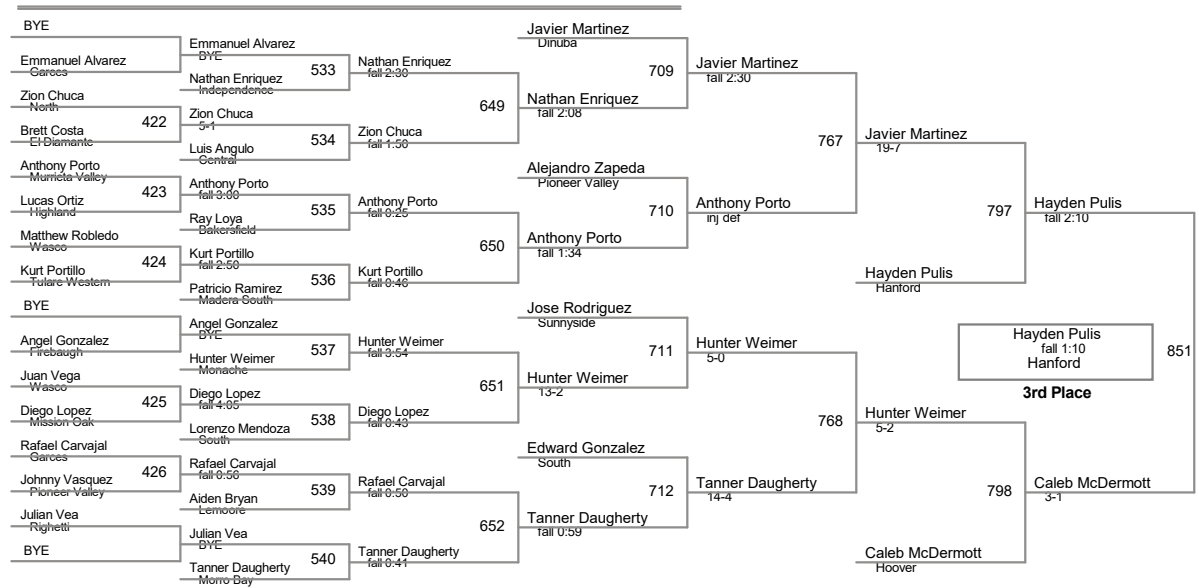

160 Lbs

Evan Myrtue
fall 2:30
El Capitan
Champion

Adan Solis
Righetti
2nd Place

170 Lbs

182 Lbs

195 Lbs

220 Lbs

285 Lbs