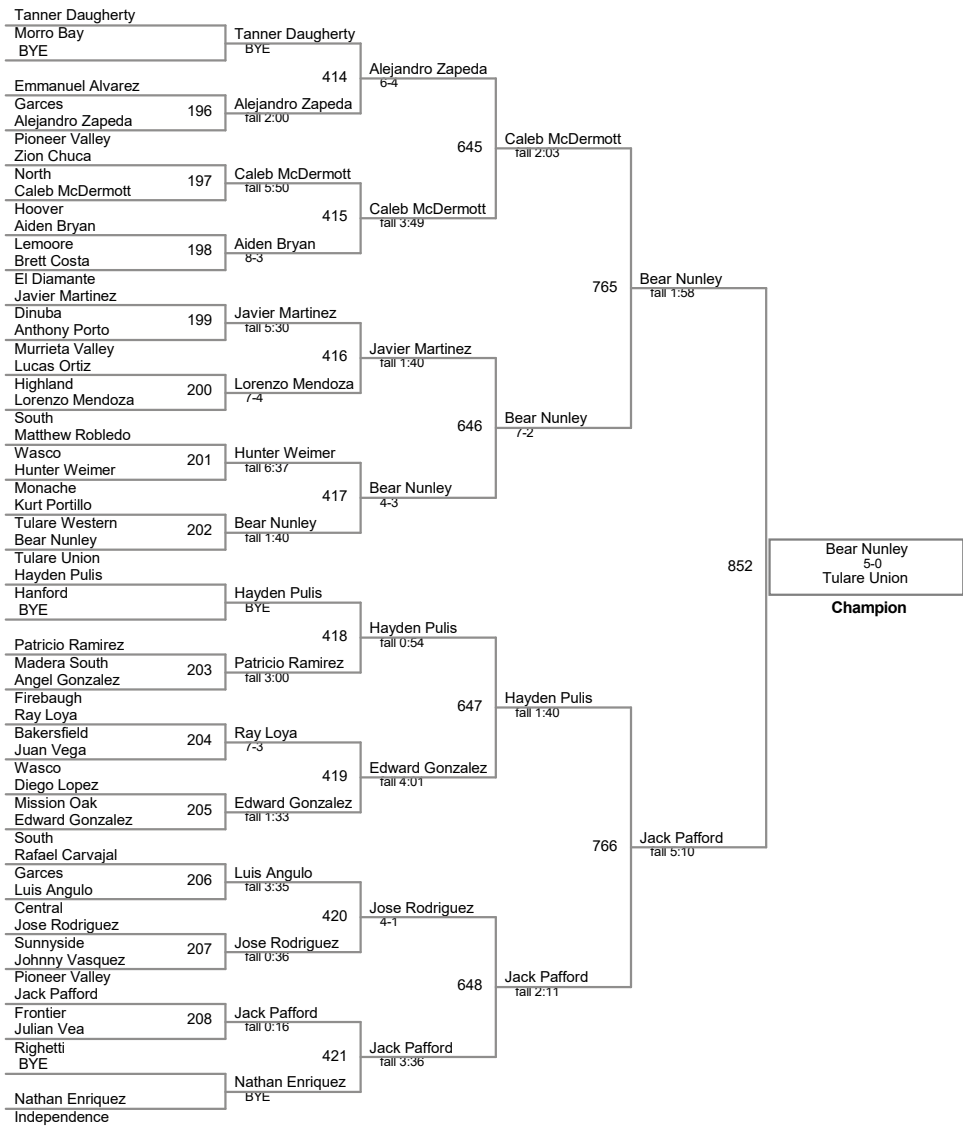

106 Lbs

113 Lbs

120 Lbs

126 Lbs

132 Lbs

138 Lbs

145 Lbs

152 Lbs

160 Lbs

Evan Myrtue
fall 2:30
El Capitan
Champion

Adan Solis
Righetti
2nd Place

170 Lbs

182 Lbs

195 Lbs

220 Lbs

285 Lbs