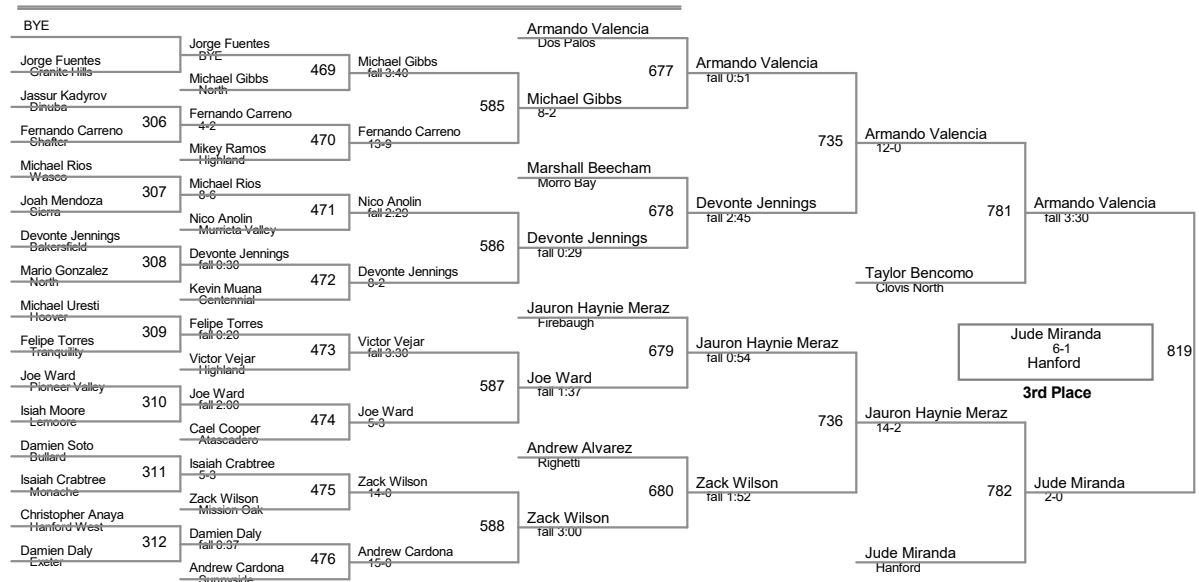

106 Lbs

113 Lbs

120 Lbs

126 Lbs

132 Lbs

138 Lbs

145 Lbs

152 Lbs

160 Lbs

Evan Myrtue
fall 2:30
El Capitan
Champion

Adan Solis
Righetti
2nd Place

170 Lbs

182 Lbs

195 Lbs

220 Lbs

285 Lbs