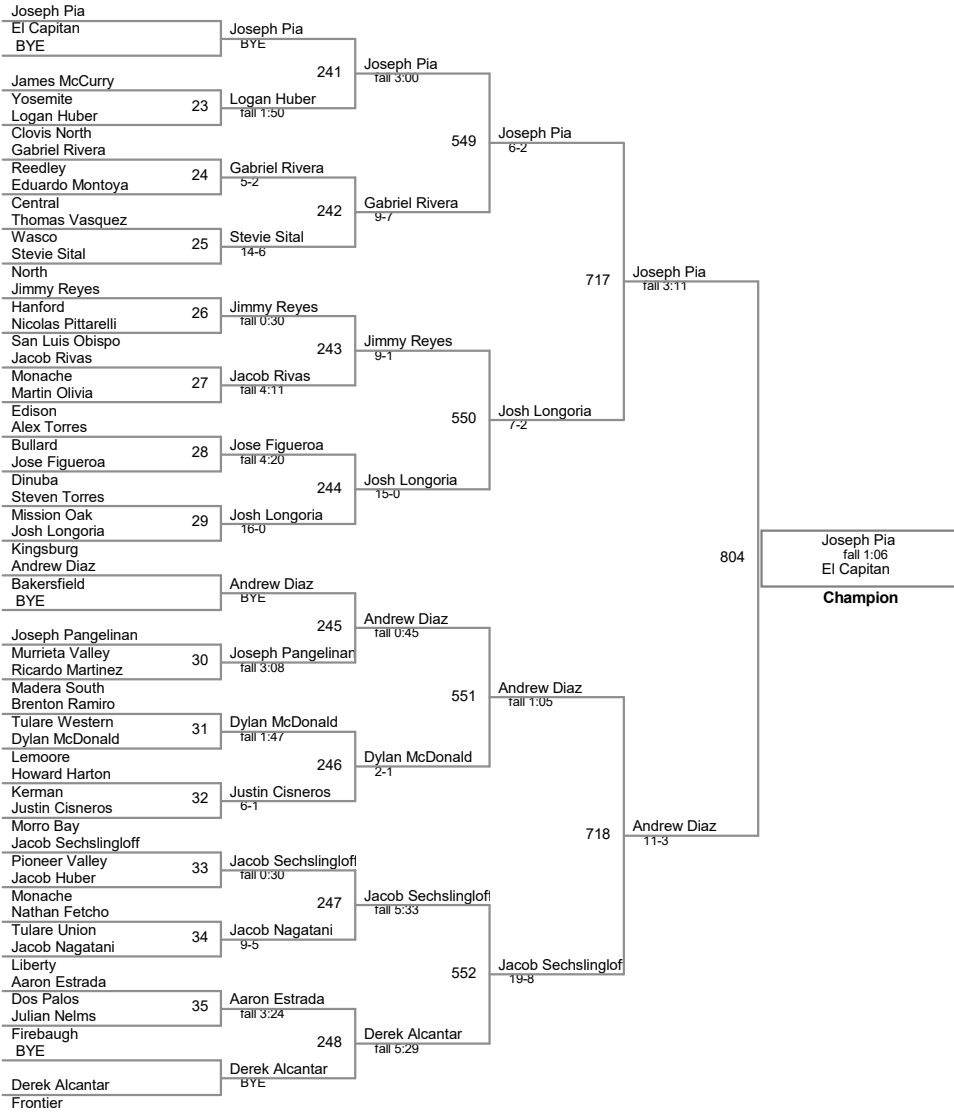

106 Lbs

113 Lbs

120 Lbs

126 Lbs

132 Lbs

138 Lbs

145 Lbs

152 Lbs

160 Lbs

Evan Myrtue
fall 2:30
El Capitan
Champion

Adan Solis
Righetti
2nd Place

170 Lbs

182 Lbs

195 Lbs

220 Lbs

285 Lbs