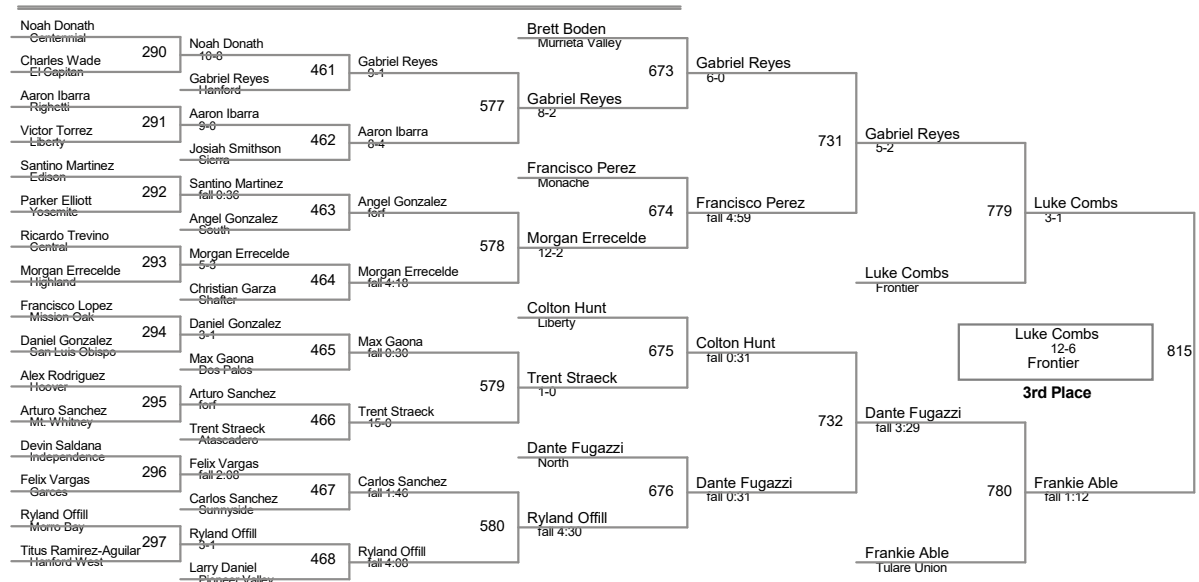

106 Lbs

113 Lbs

120 Lbs

126 Lbs

132 Lbs

138 Lbs

145 Lbs

152 Lbs

160 Lbs

Evan Myrtue
fall 2:30
El Capitan
Champion

Adan Solis
Righetti
2nd Place

170 Lbs

182 Lbs

195 Lbs

220 Lbs

285 Lbs