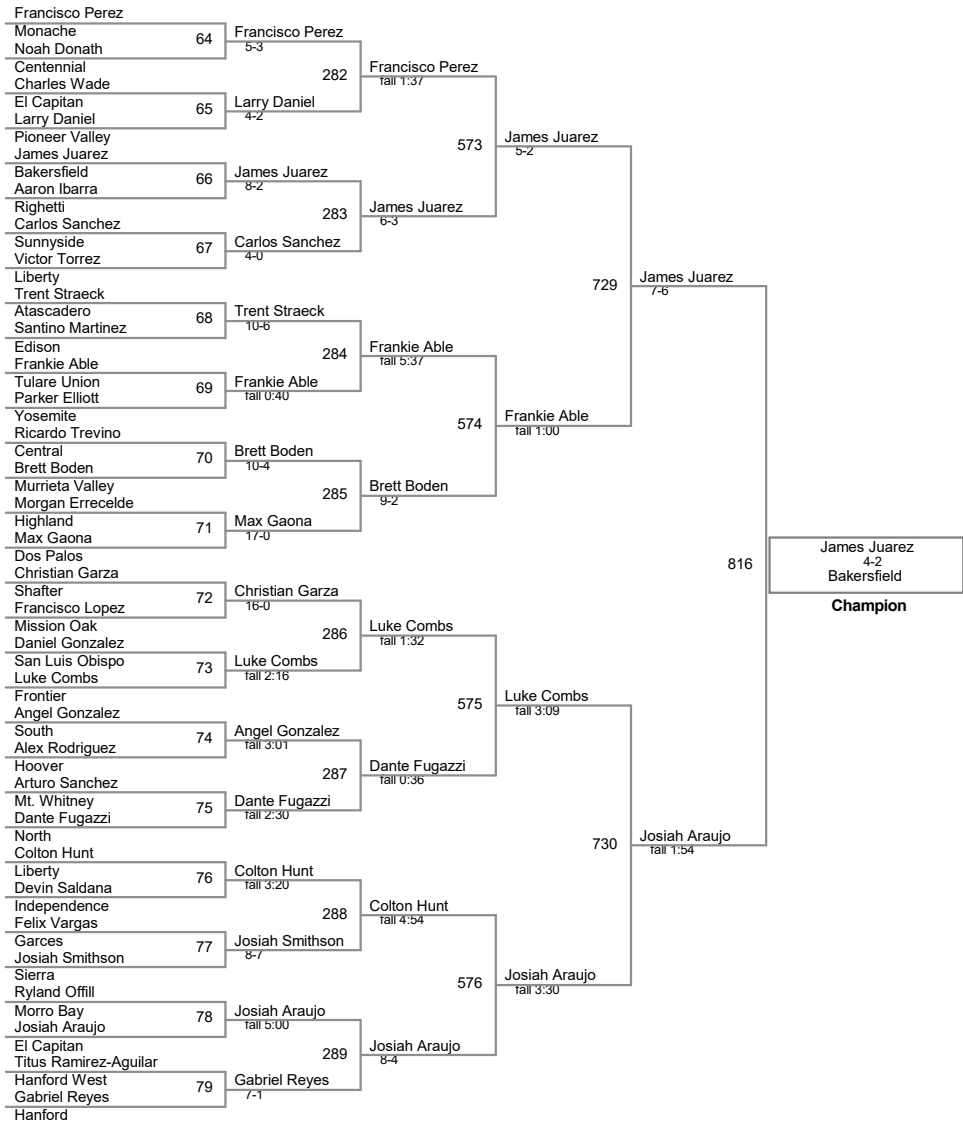

106 Lbs

113 Lbs

120 Lbs

126 Lbs

132 Lbs

138 Lbs

145 Lbs

152 Lbs

160 Lbs

Evan Myrtue
fall 2:30
El Capitan
Champion

Adan Solis
Righetti
2nd Place

170 Lbs

182 Lbs

195 Lbs

220 Lbs

285 Lbs