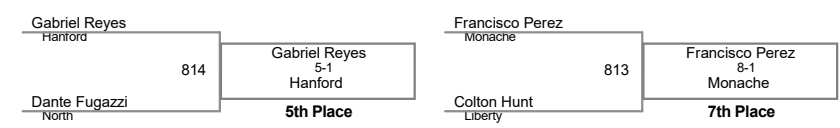

106 Lbs

113 Lbs

120 Lbs

126 Lbs

132 Lbs

138 Lbs

145 Lbs

152 Lbs

160 Lbs

Evan Myrtue
fall 2:30
El Capitan
Champion

Adan Solis
Righetti
2nd Place

170 Lbs

182 Lbs

195 Lbs

220 Lbs

285 Lbs