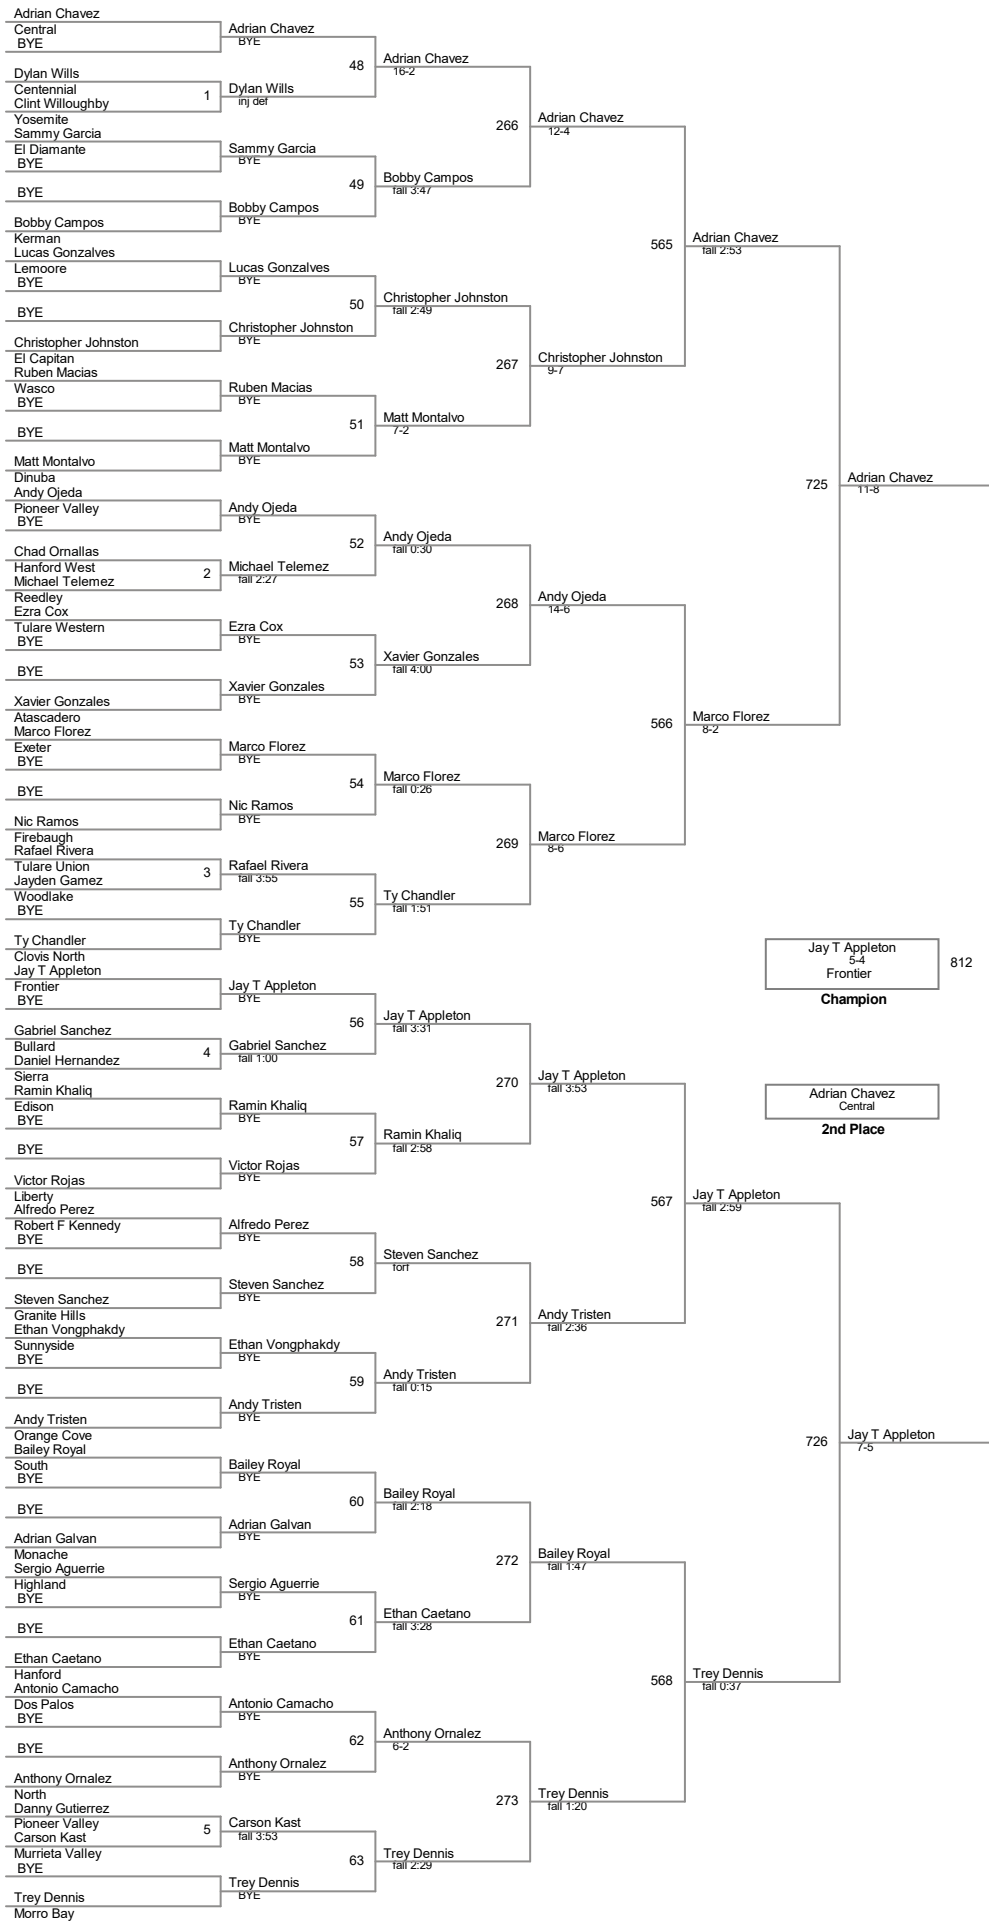

106 Lbs

113 Lbs

120 Lbs

126 Lbs

132 Lbs

138 Lbs

145 Lbs

152 Lbs

160 Lbs

Evan Myrtue
fall 2:30
El Capitan
Champion

Adan Solis
Righetti
2nd Place

170 Lbs

182 Lbs

195 Lbs

220 Lbs

285 Lbs