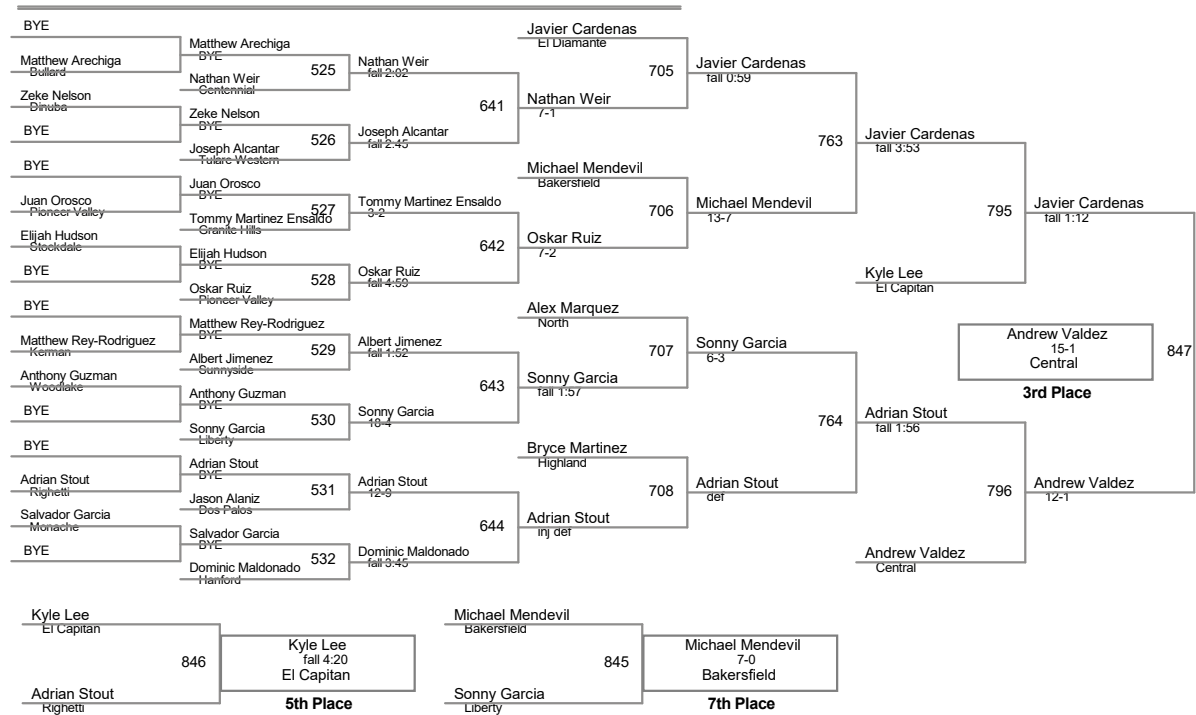

106 Lbs

113 Lbs

120 Lbs

126 Lbs

132 Lbs

138 Lbs

145 Lbs

152 Lbs

160 Lbs

Evan Myrtue
fall 2:30
El Capitan
Champion

Adan Solis
Righetti
2nd Place

170 Lbs

182 Lbs

195 Lbs

220 Lbs

285 Lbs