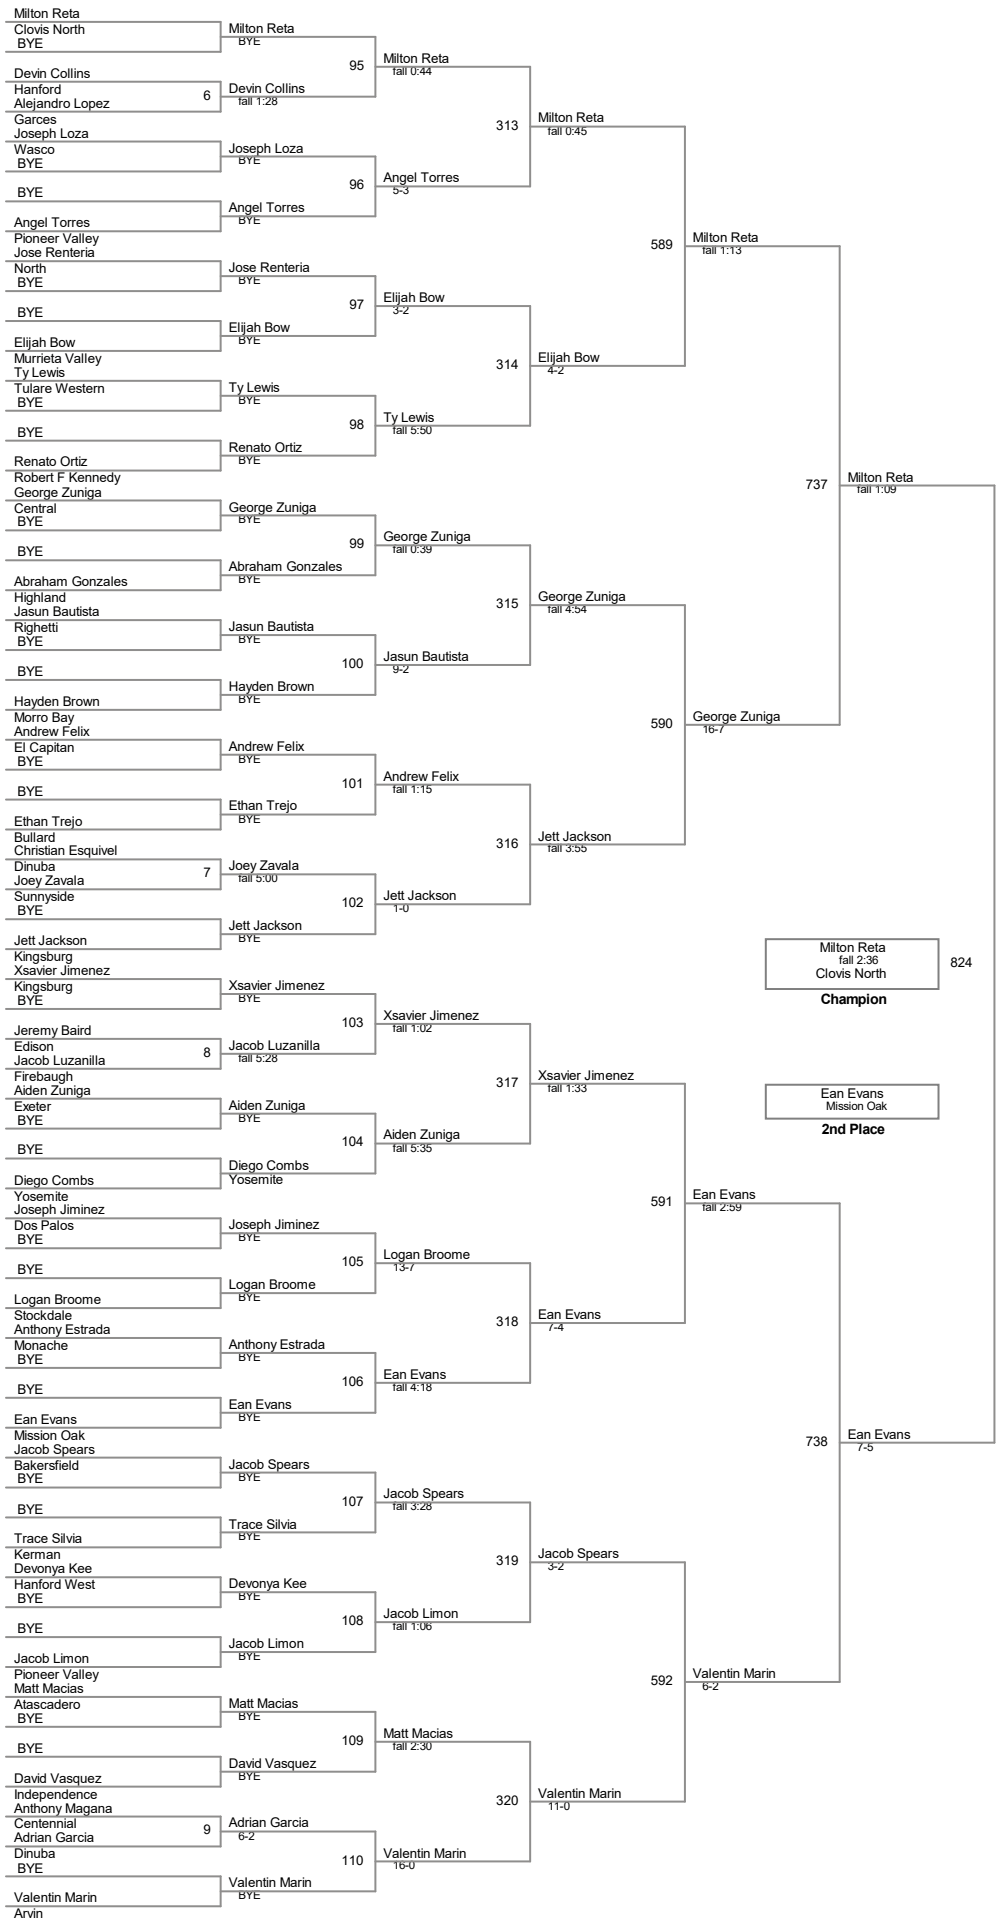

106 Lbs

113 Lbs

120 Lbs

126 Lbs

132 Lbs

138 Lbs

145 Lbs

152 Lbs

160 Lbs

Evan Myrtue
fall 2:30
El Capitan
Champion

Adan Solis
Righetti
2nd Place

170 Lbs

182 Lbs

195 Lbs

220 Lbs

285 Lbs