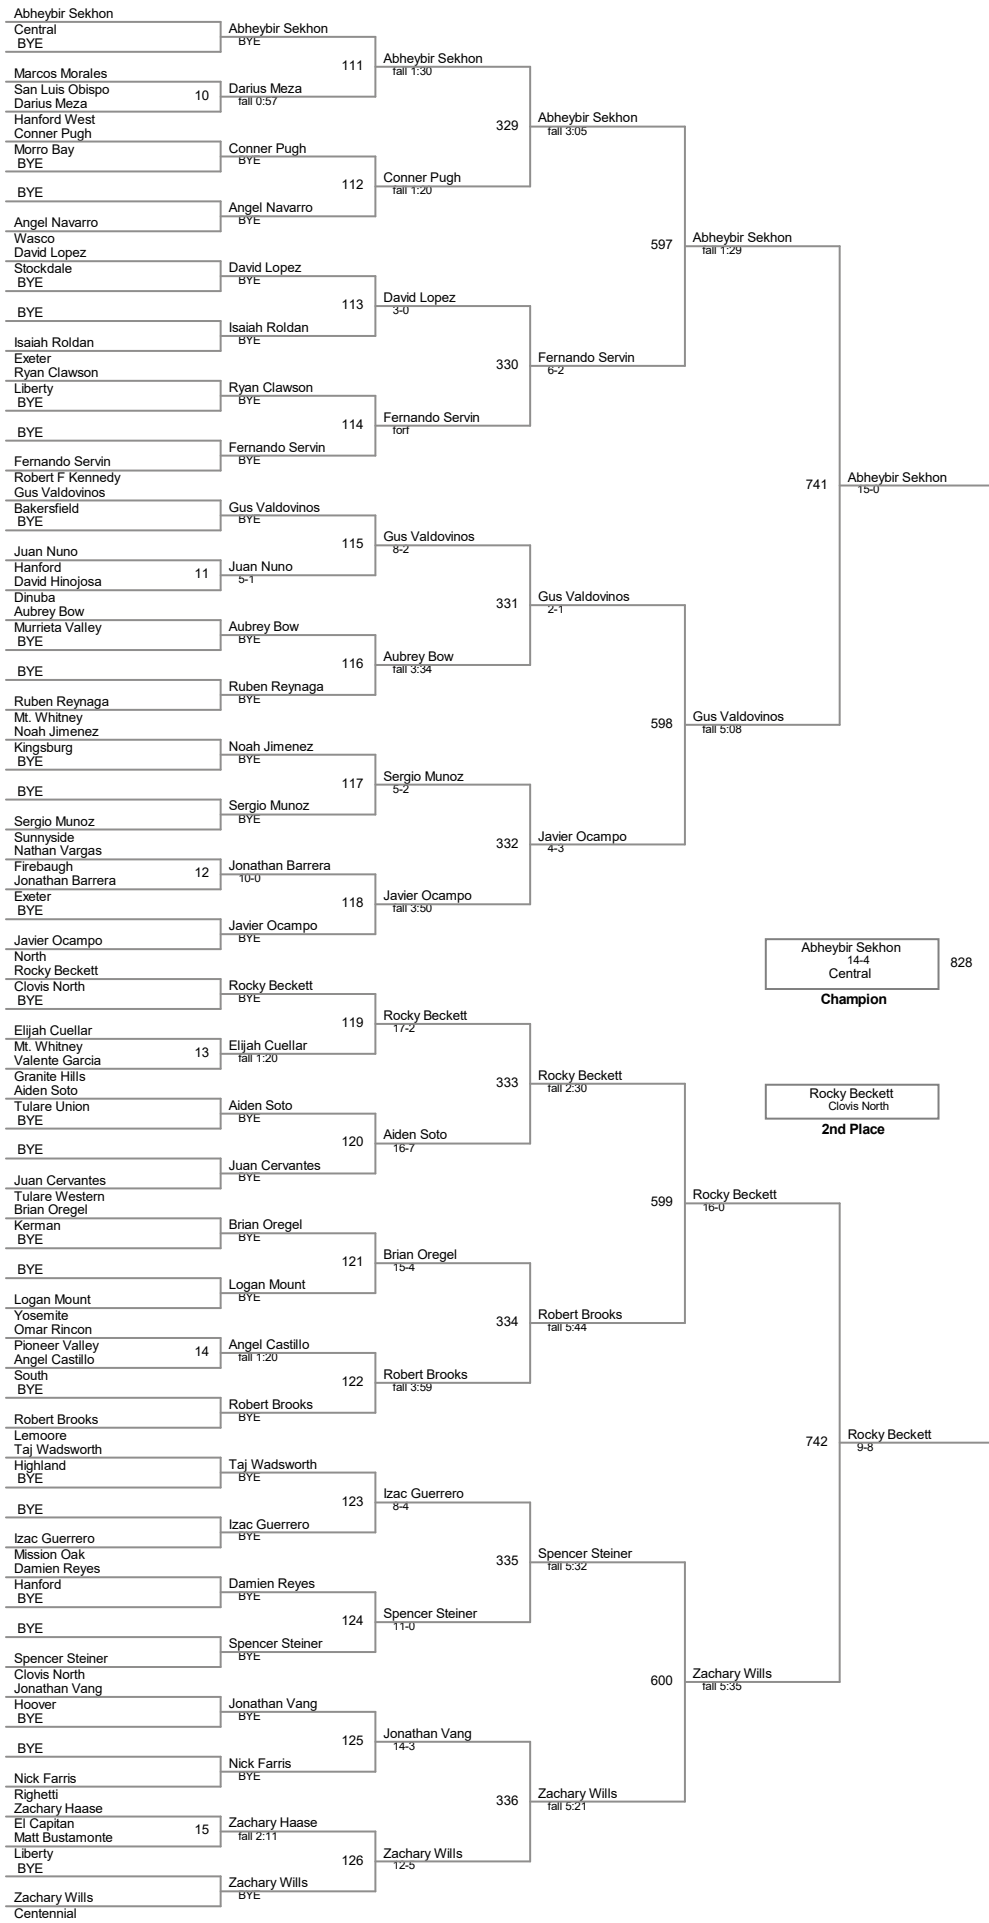

106 Lbs

113 Lbs

120 Lbs

126 Lbs

132 Lbs

138 Lbs

145 Lbs

152 Lbs

160 Lbs

Evan Myrtue
fall 2:30
El Capitan
Champion

Adan Solis
Righetti
2nd Place

170 Lbs

182 Lbs

195 Lbs

220 Lbs

285 Lbs