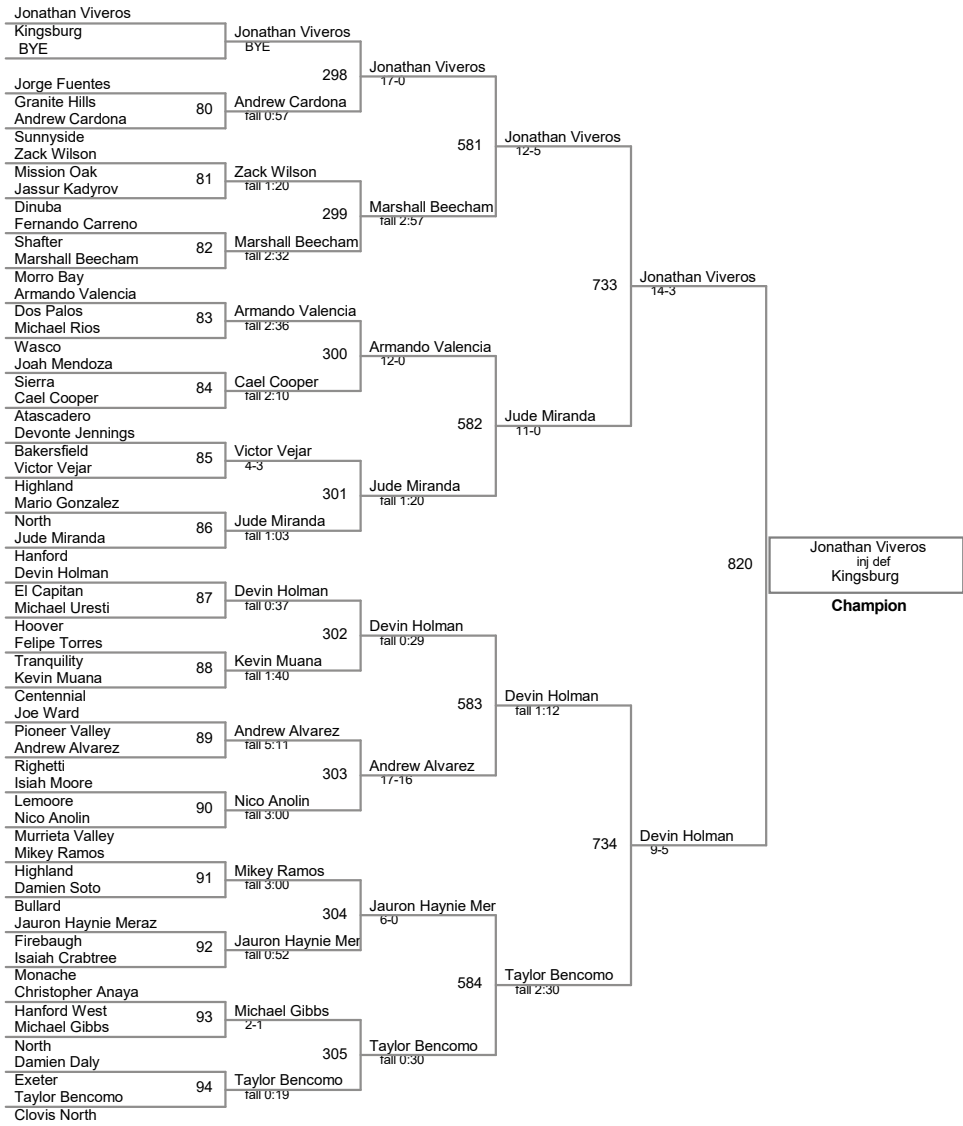

106 Lbs

113 Lbs

120 Lbs

126 Lbs

132 Lbs

138 Lbs

145 Lbs

152 Lbs

160 Lbs

Evan Myrtue
fall 2:30
El Capitan
Champion

Adan Solis
Righetti
2nd Place

170 Lbs

182 Lbs

195 Lbs

220 Lbs

285 Lbs