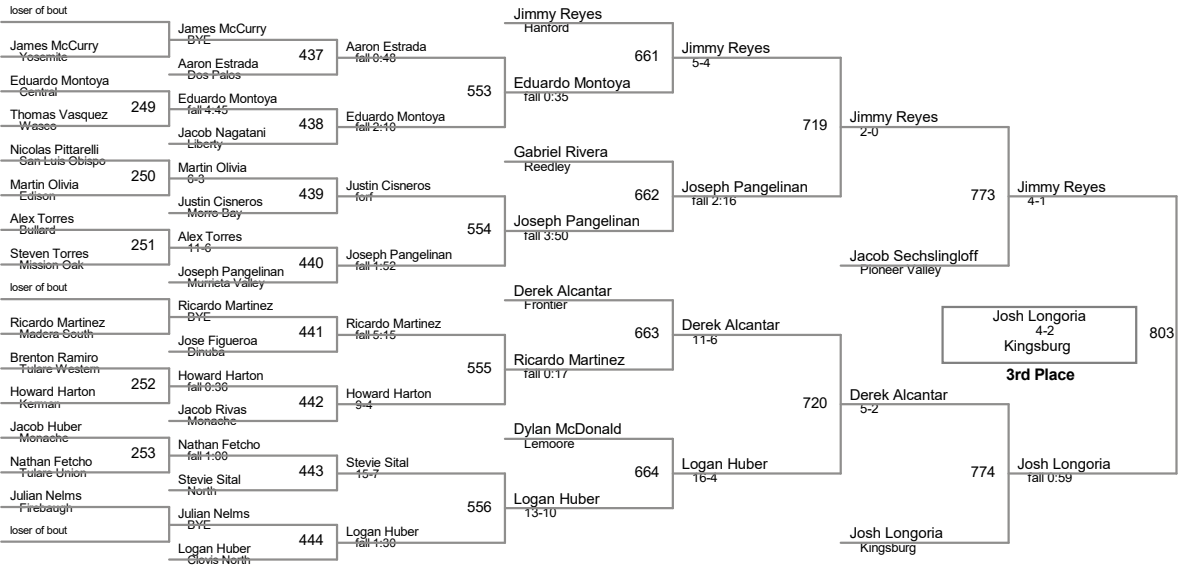

106 Lbs

113 Lbs

120 Lbs

126 Lbs

132 Lbs

138 Lbs

145 Lbs

152 Lbs

160 Lbs

Evan Myrtue
fall 2:30
El Capitan
Champion

Adan Solis
Righetti
2nd Place

170 Lbs

182 Lbs

195 Lbs

220 Lbs

285 Lbs