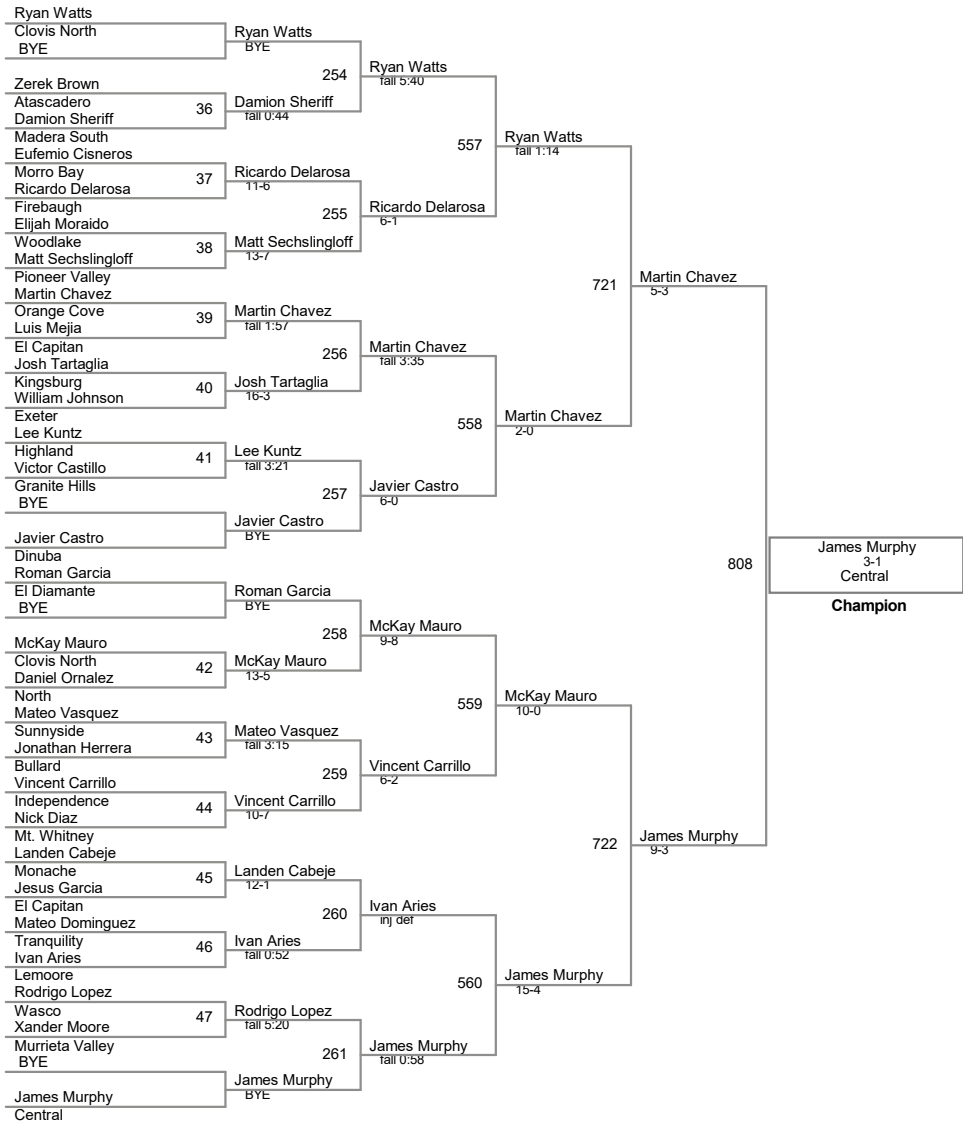

106 Lbs

113 Lbs

120 Lbs

126 Lbs

132 Lbs

138 Lbs

145 Lbs

152 Lbs

160 Lbs

Evan Myrtue
fall 2:30
El Capitan
Champion

Adan Solis
Righetti
2nd Place

170 Lbs

182 Lbs

195 Lbs

220 Lbs

285 Lbs