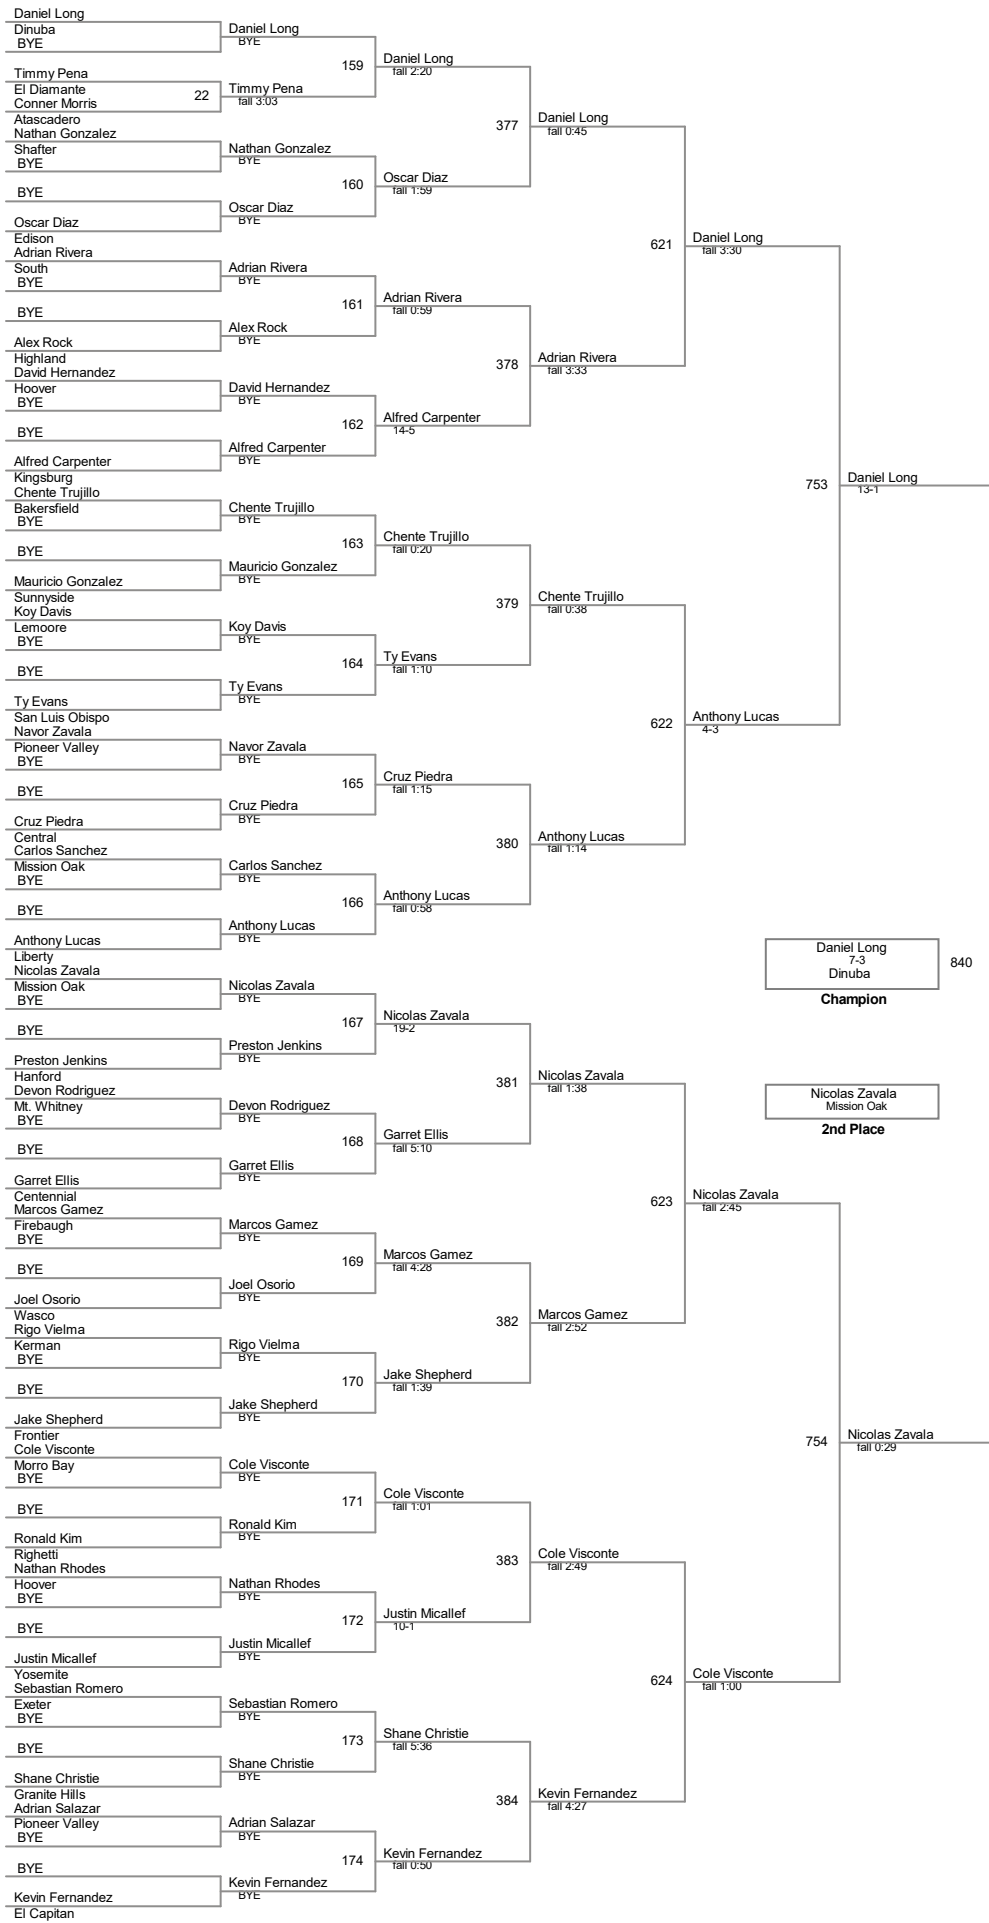

106 Lbs

113 Lbs

120 Lbs

126 Lbs

132 Lbs

138 Lbs

145 Lbs

152 Lbs

160 Lbs

Evan Myrtue
fall 2:30
El Capitan
Champion

Adan Solis
Righetti
2nd Place

170 Lbs

182 Lbs

195 Lbs

220 Lbs

285 Lbs