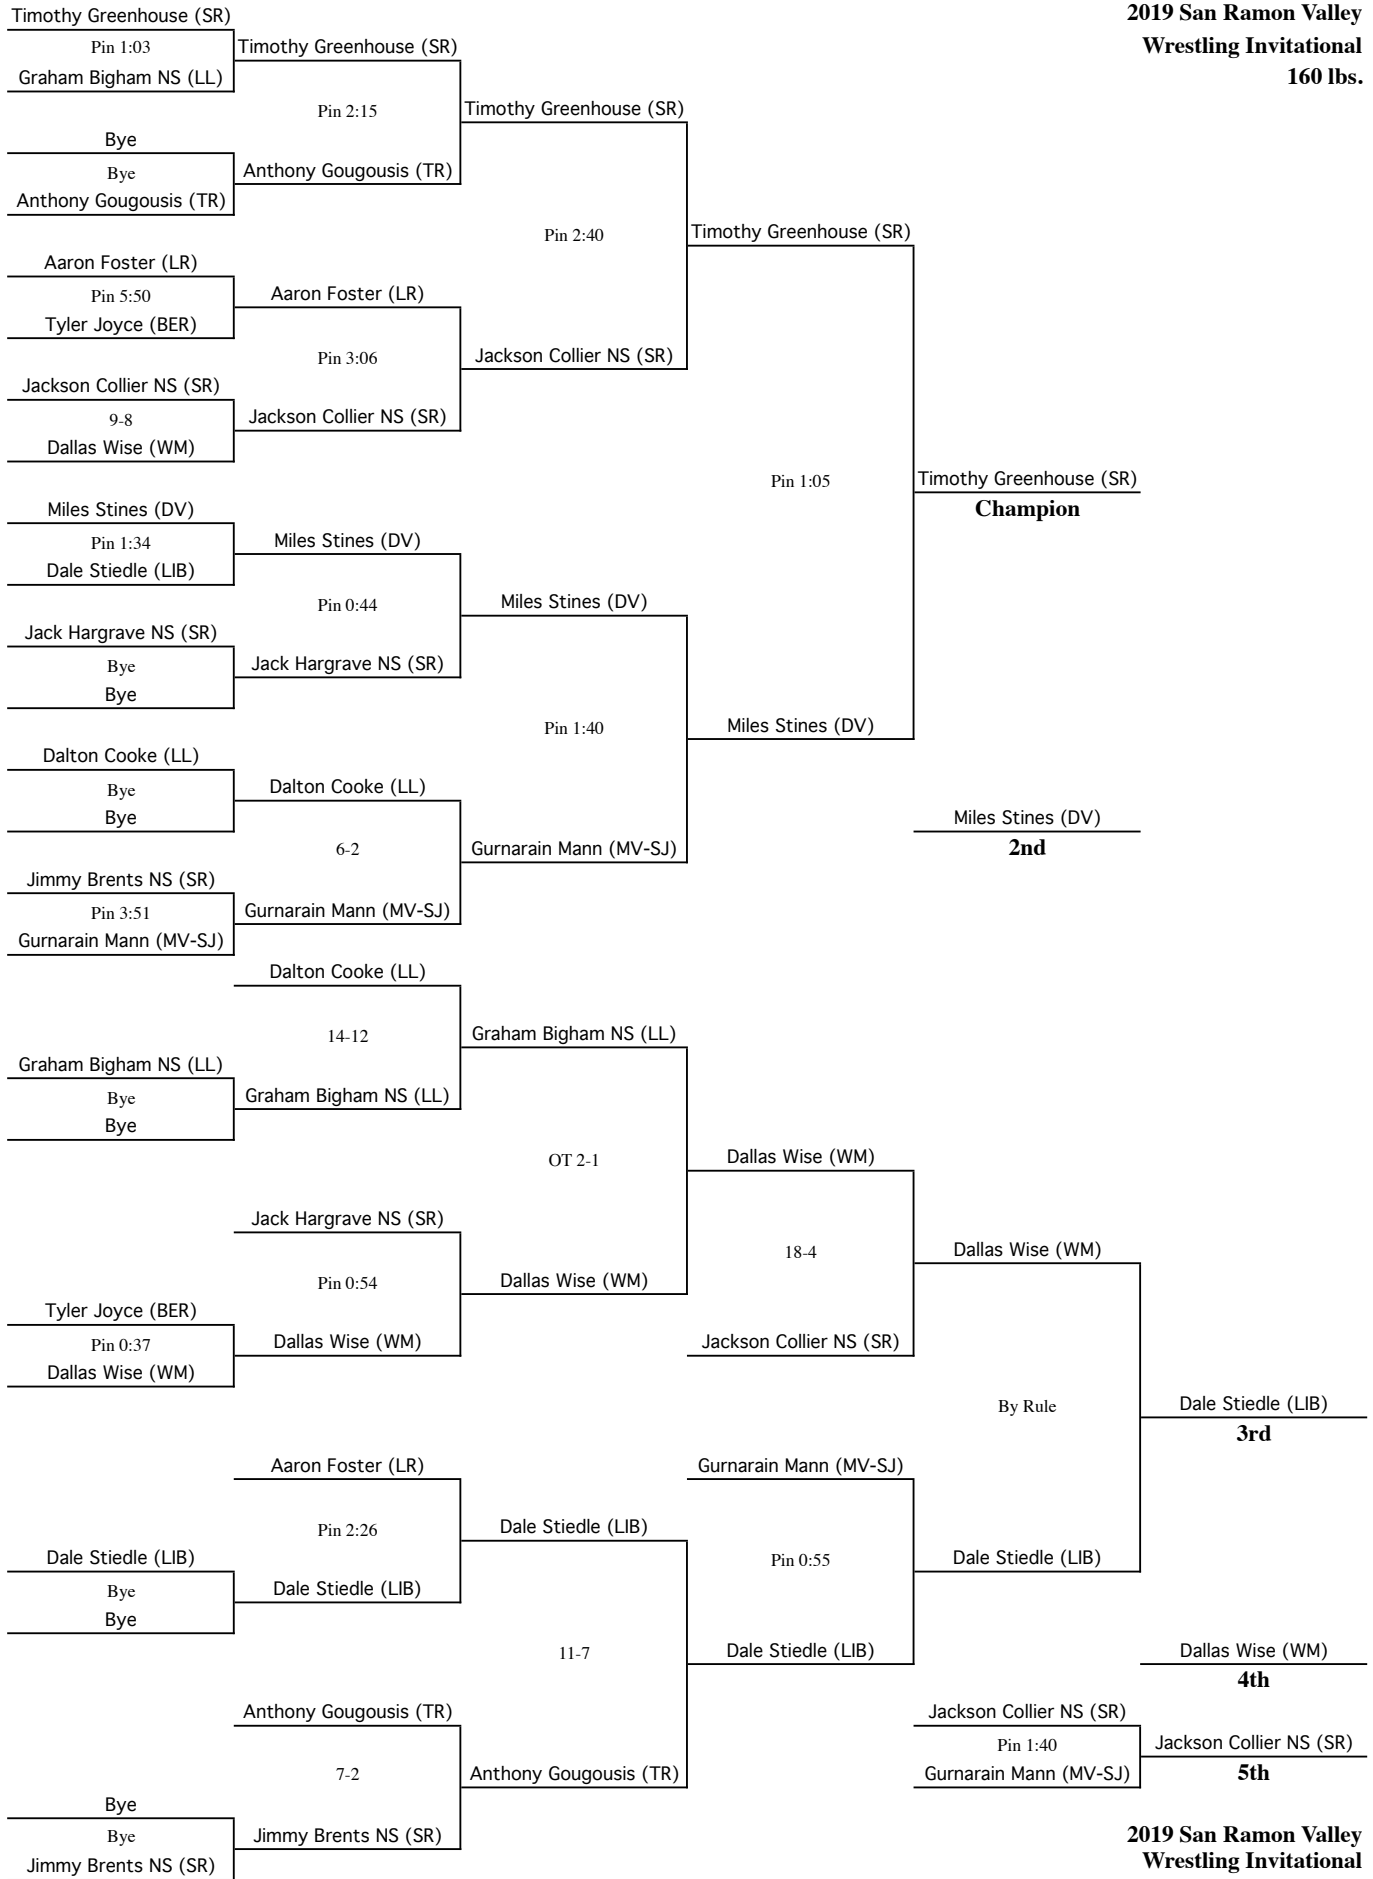

**2019 San Ramon Valley
Wrestling Invitational
160 lbs.**