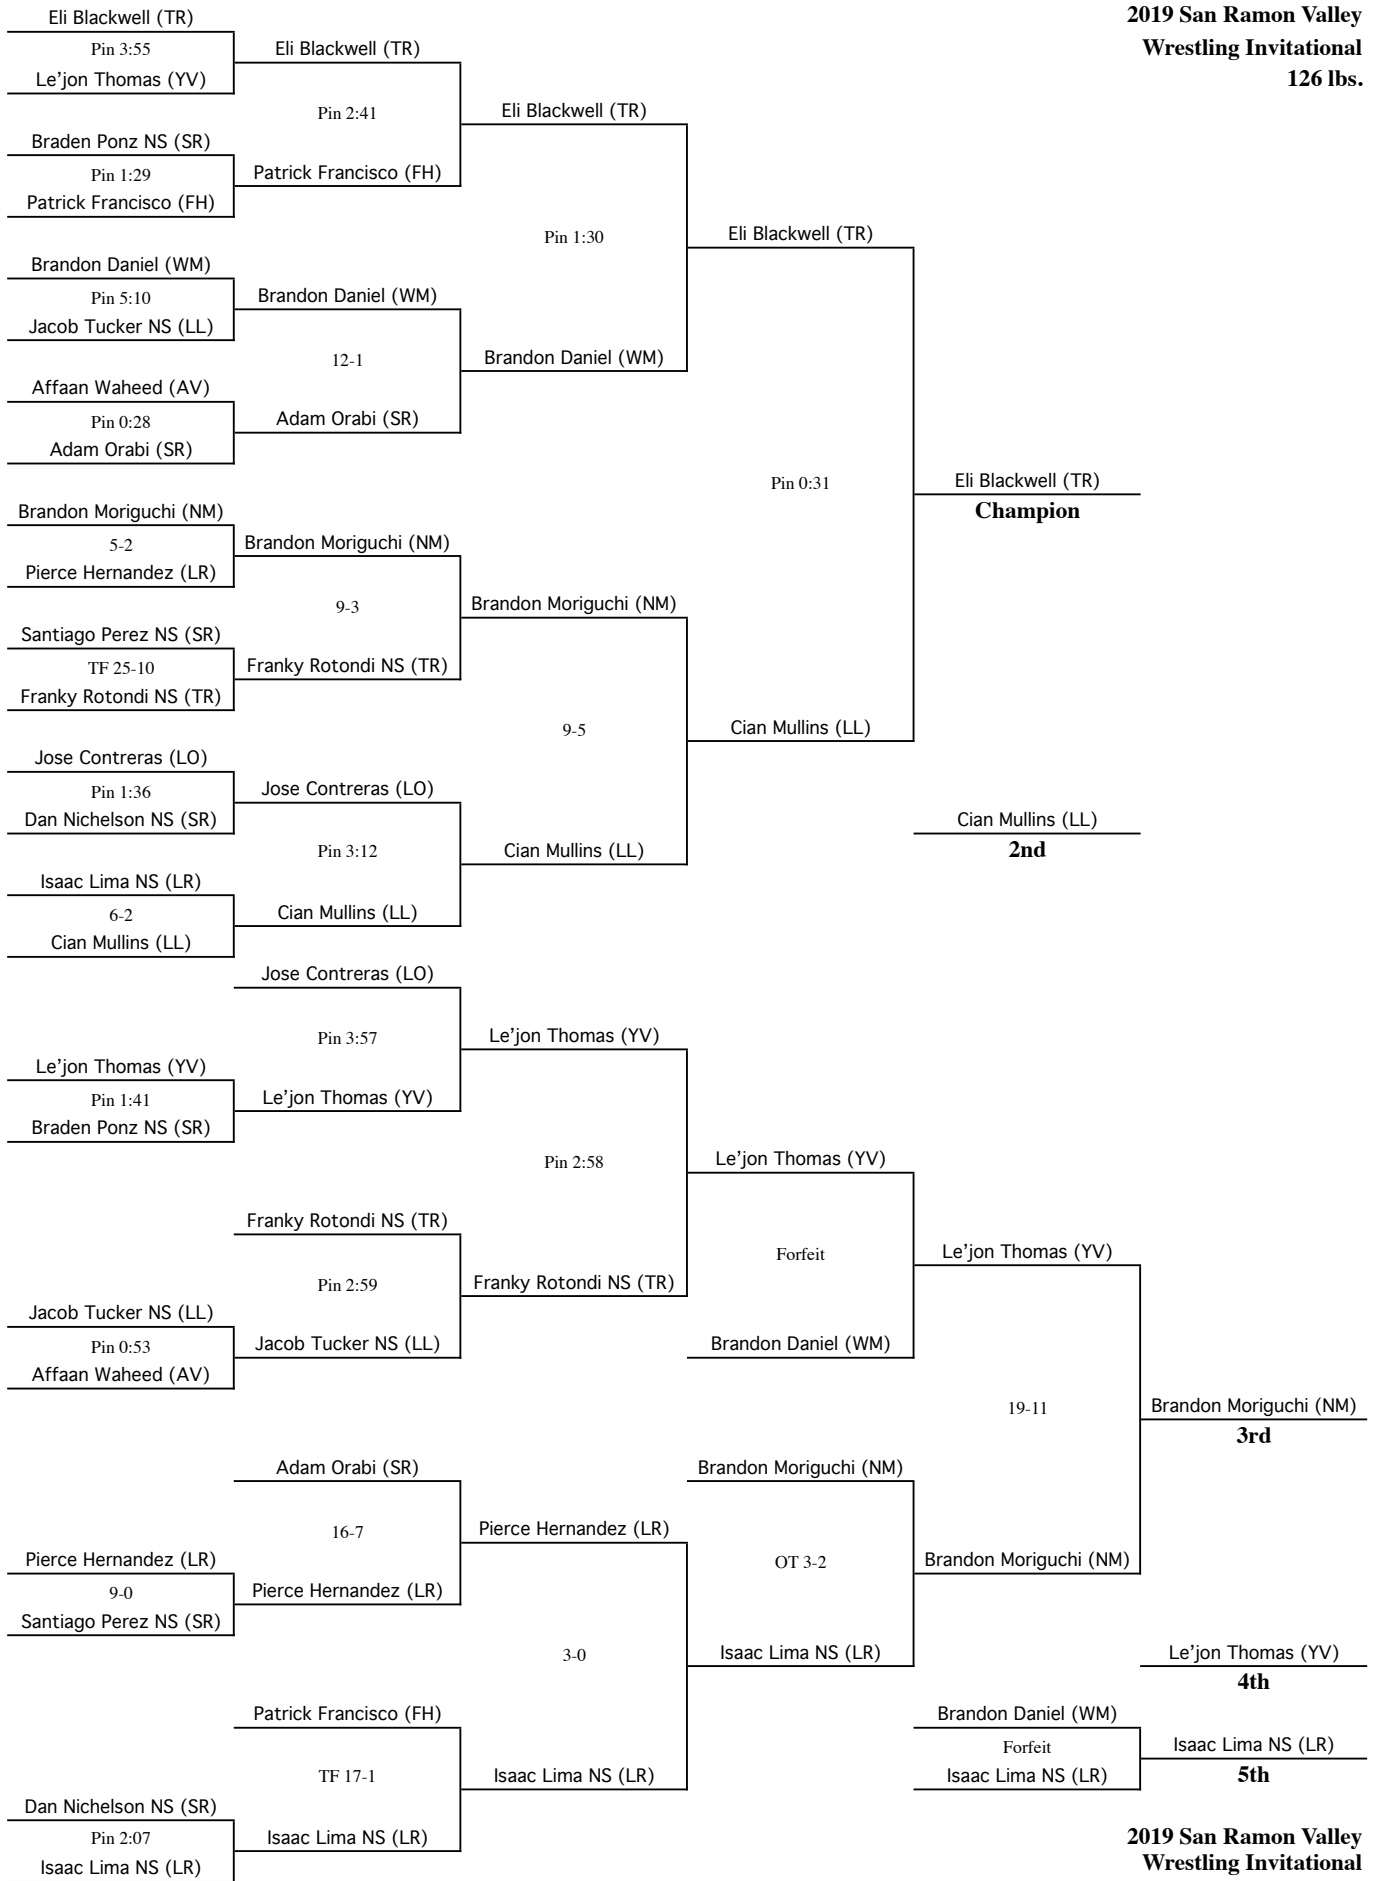

**2019 San Ramon Valley
Wrestling Invitational
106 lbs.**

**2019 San Ramon Valley
Wrestling Invitational
106 lbs.**

**2019 San Ramon Valley
Wrestling Invitational
113 lbs.**

**2019 San Ramon Valley
Wrestling Invitational
113 lbs.**

**2019 San Ramon Valley
Wrestling Invitational
120 lbs.**

**2019 San Ramon Valley
Wrestling Invitational
120 lbs.**

**2019 San Ramon Valley
Wrestling Invitational
126 lbs.**

**2019 San Ramon Valley
Wrestling Invitational
126 lbs.**