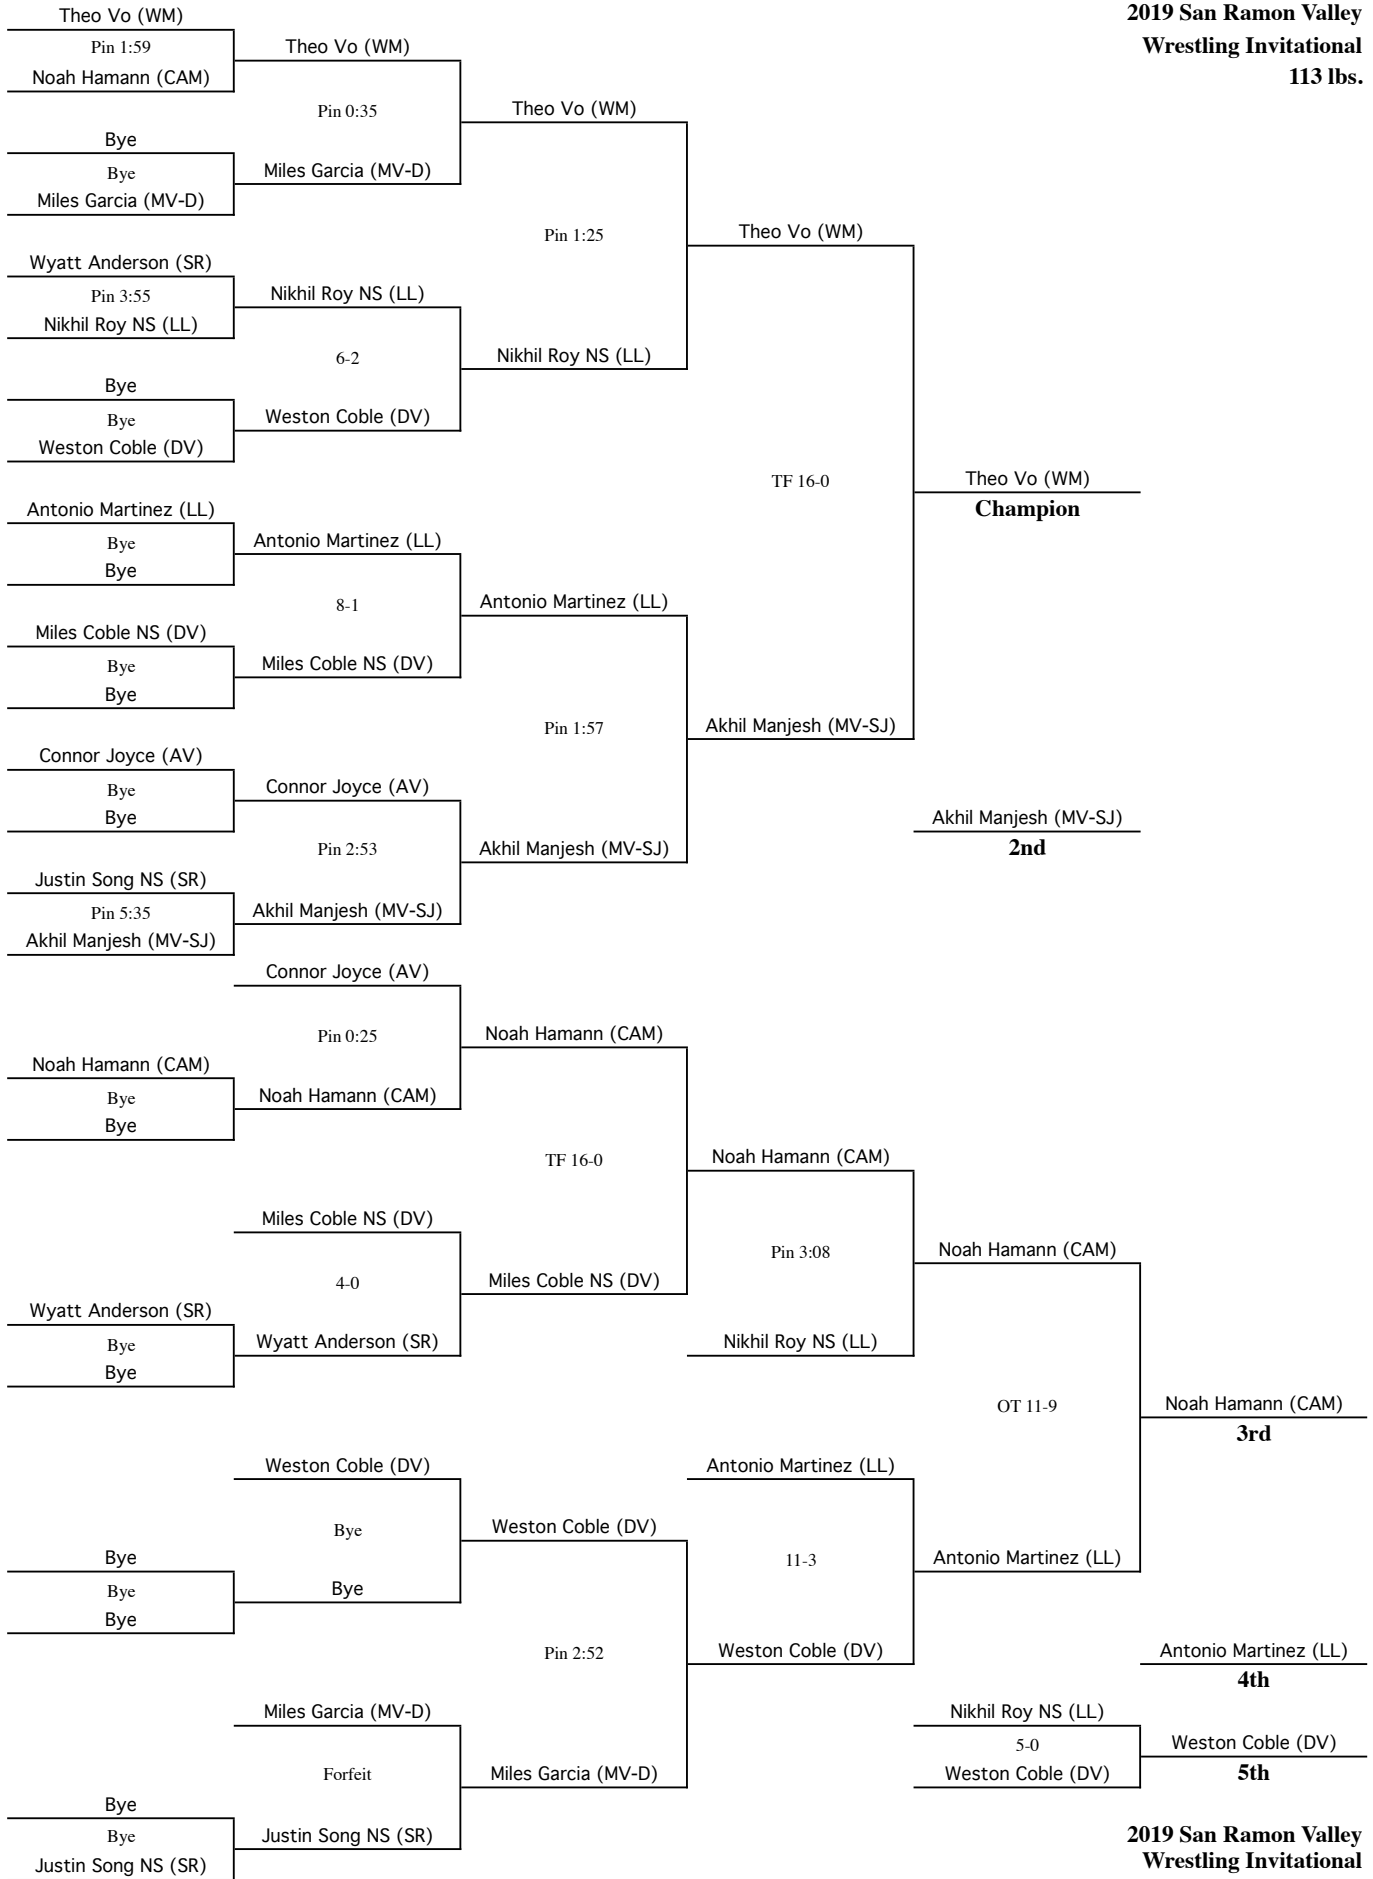

**2019 San Ramon Valley
Wrestling Invitational
106 lbs.**

**2019 San Ramon Valley
Wrestling Invitational
106 lbs.**

**2019 San Ramon Valley
Wrestling Invitational
113 lbs.**

**2019 San Ramon Valley
Wrestling Invitational
113 lbs.**