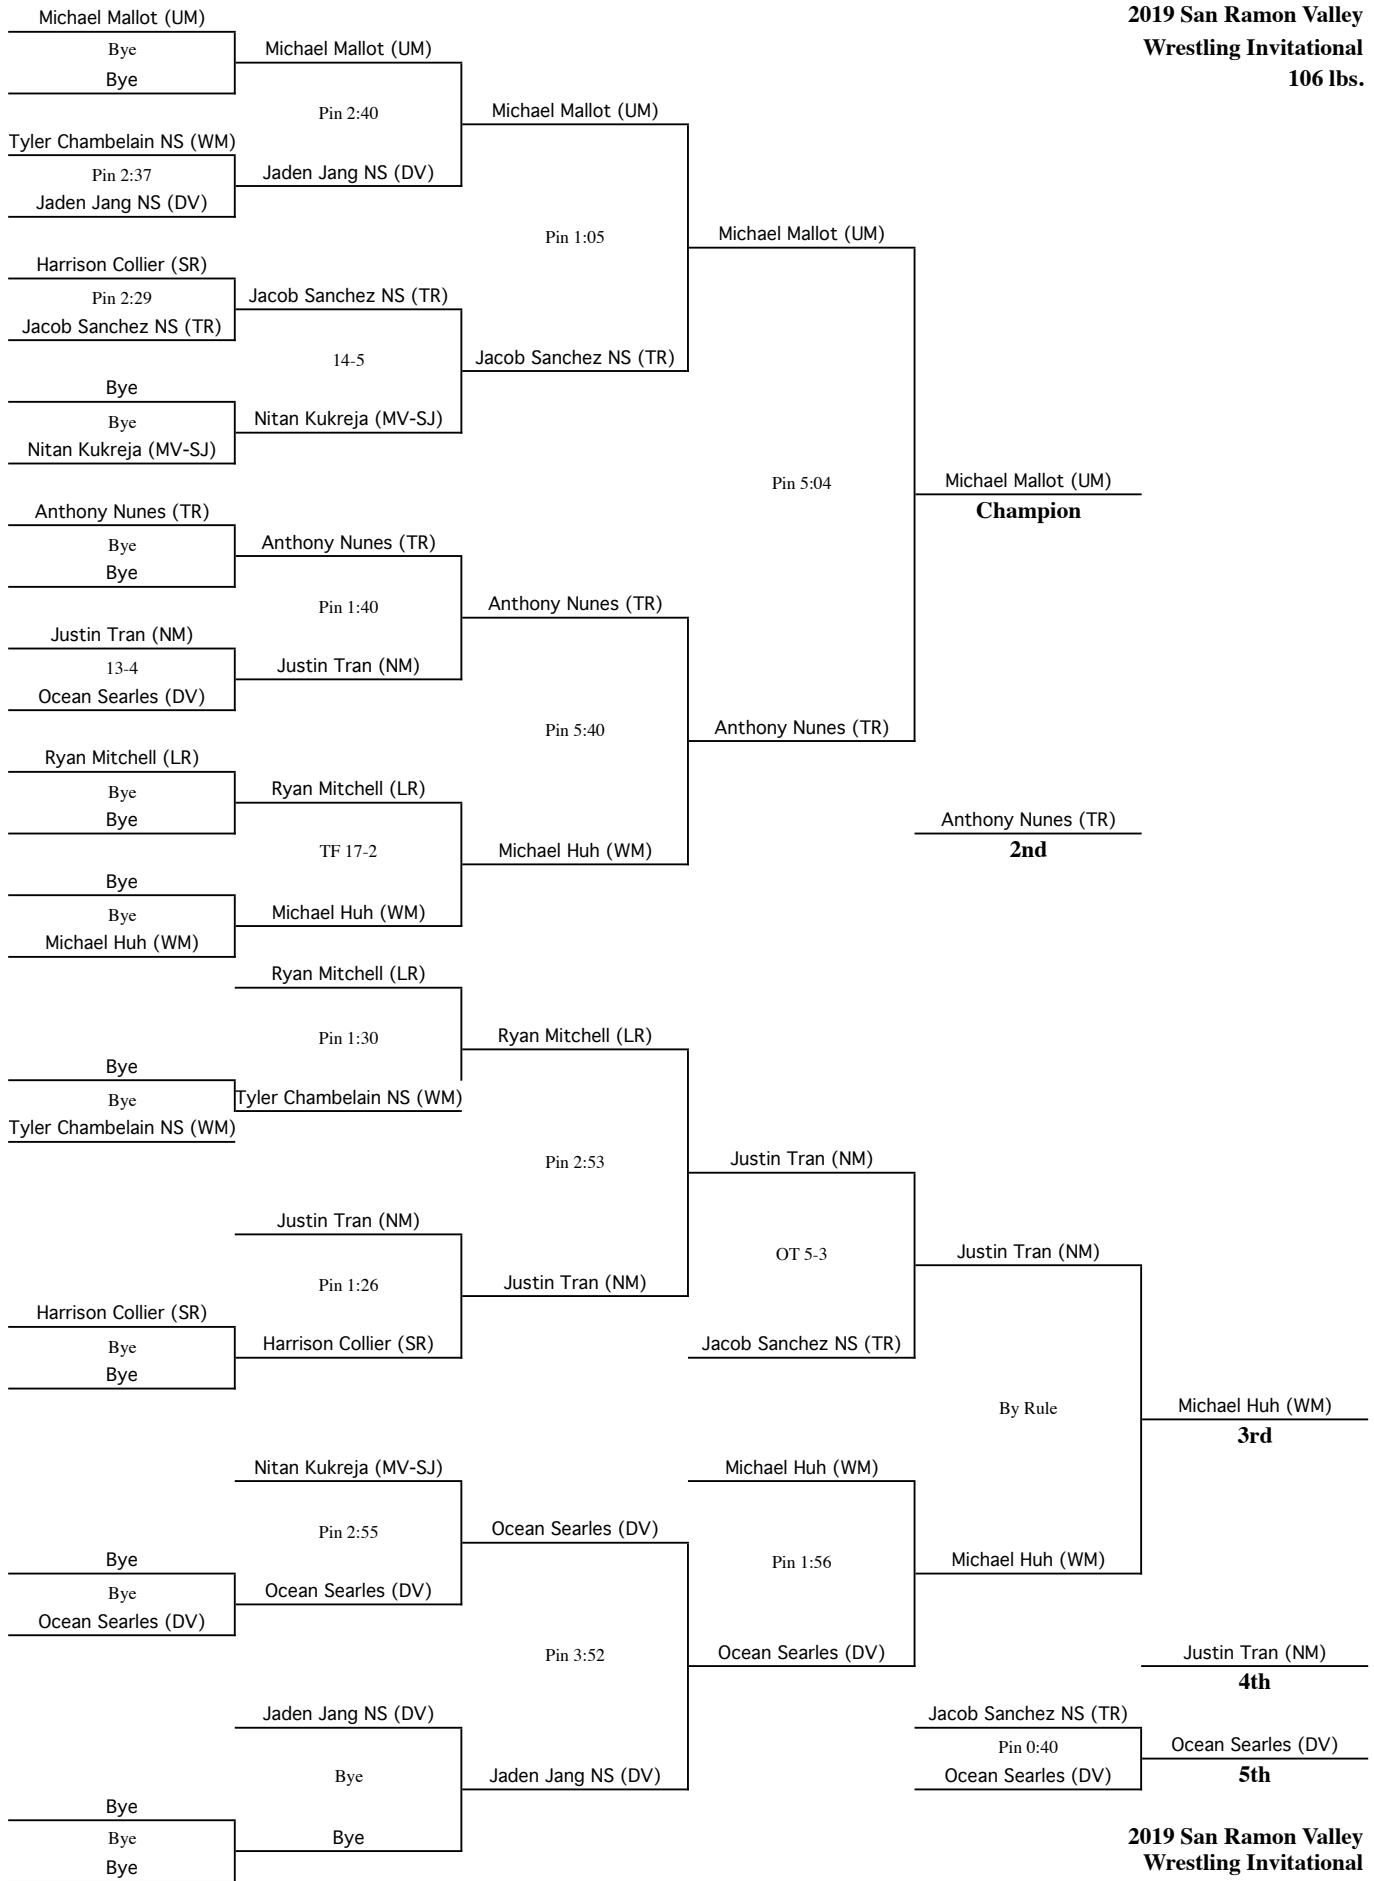

**2019 San Ramon Valley
Wrestling Invitational
106 lbs.**

**2019 San Ramon Valley
Wrestling Invitational
106 lbs.**

**2019 San Ramon Valley
Wrestling Invitational
113 lbs.**

**2019 San Ramon Valley
Wrestling Invitational
113 lbs.**