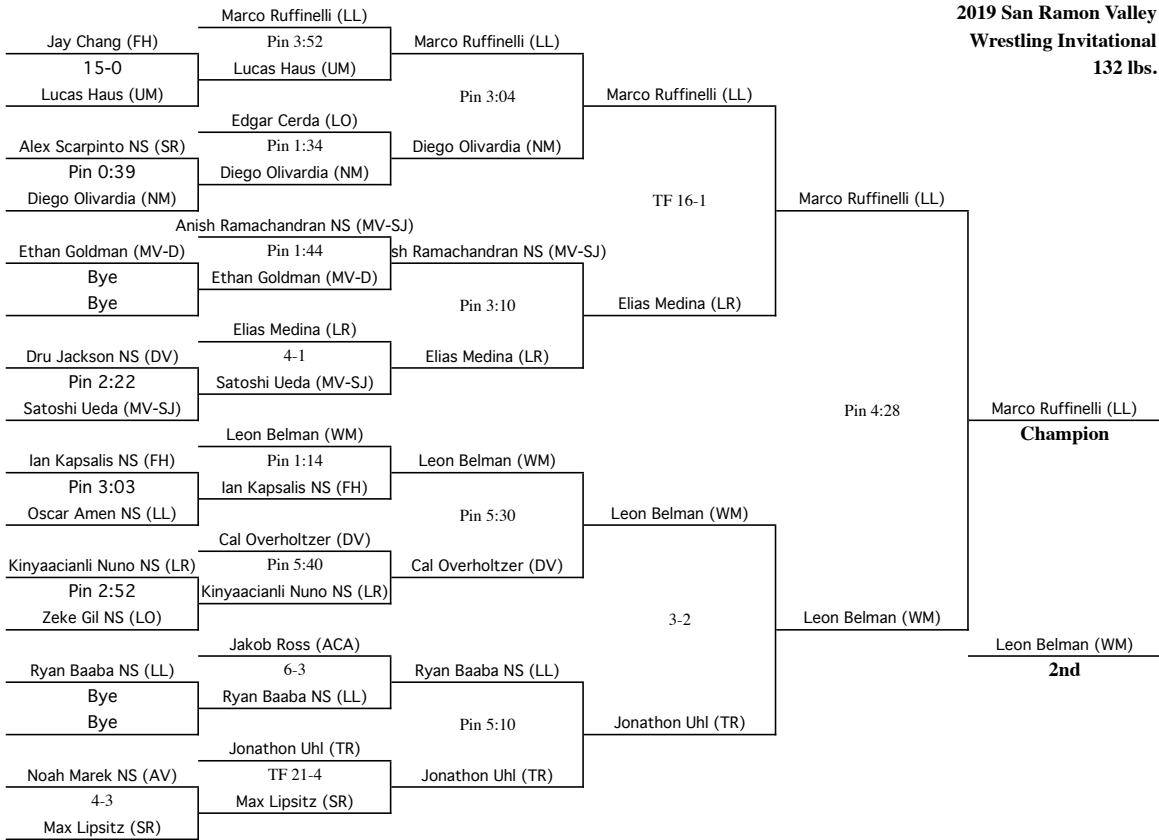

2019 San Ramon Valley
Wrestling Invitational
132 lbs.

2019 San Ramon Valley
Wrestling Invitational
132 lbs.