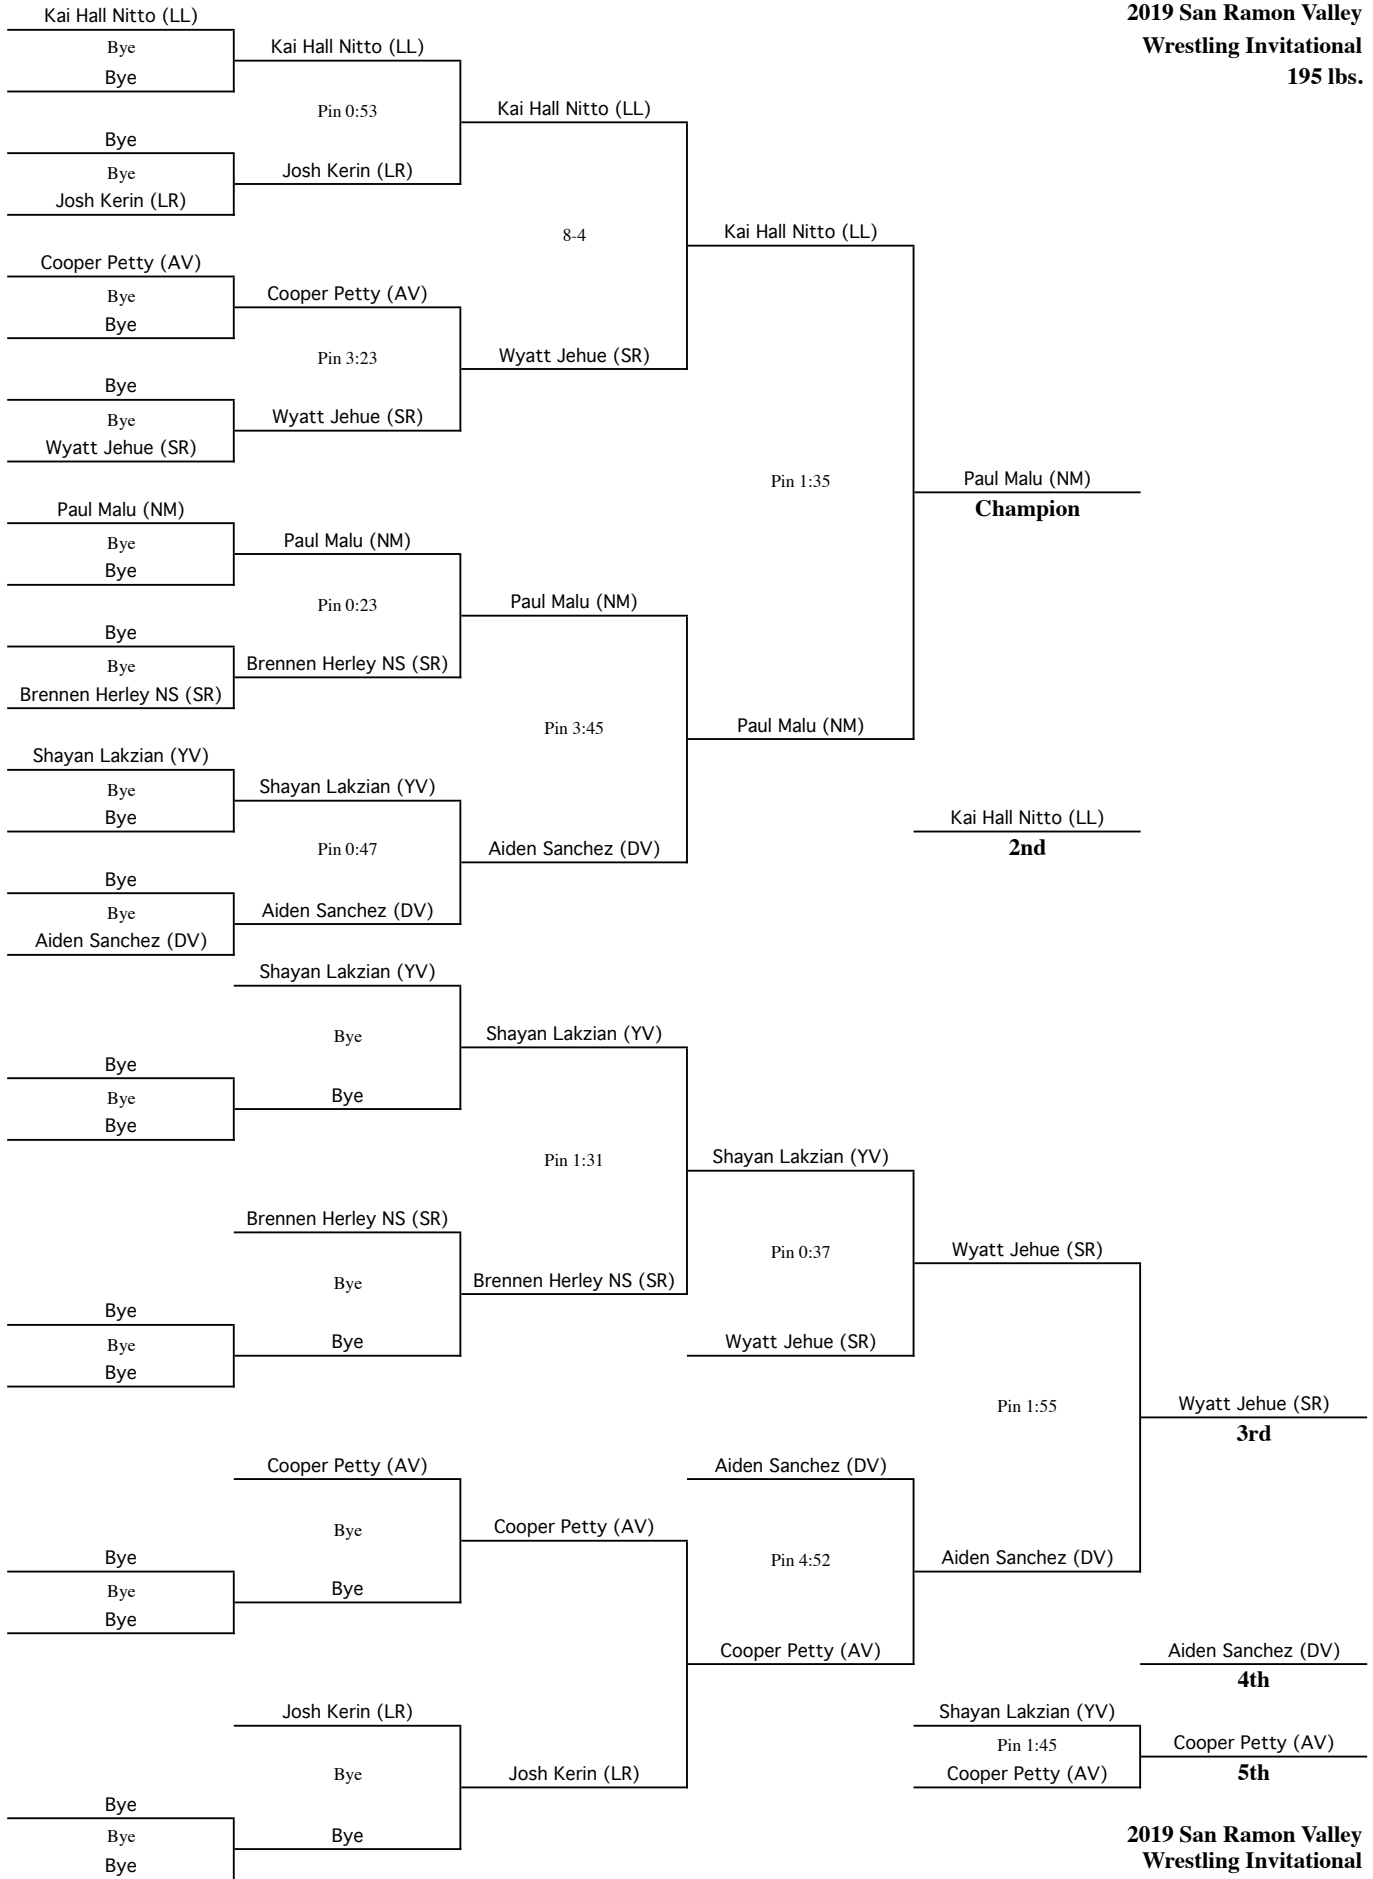

**2019 San Ramon Valley
Wrestling Invitational
195 lbs.**