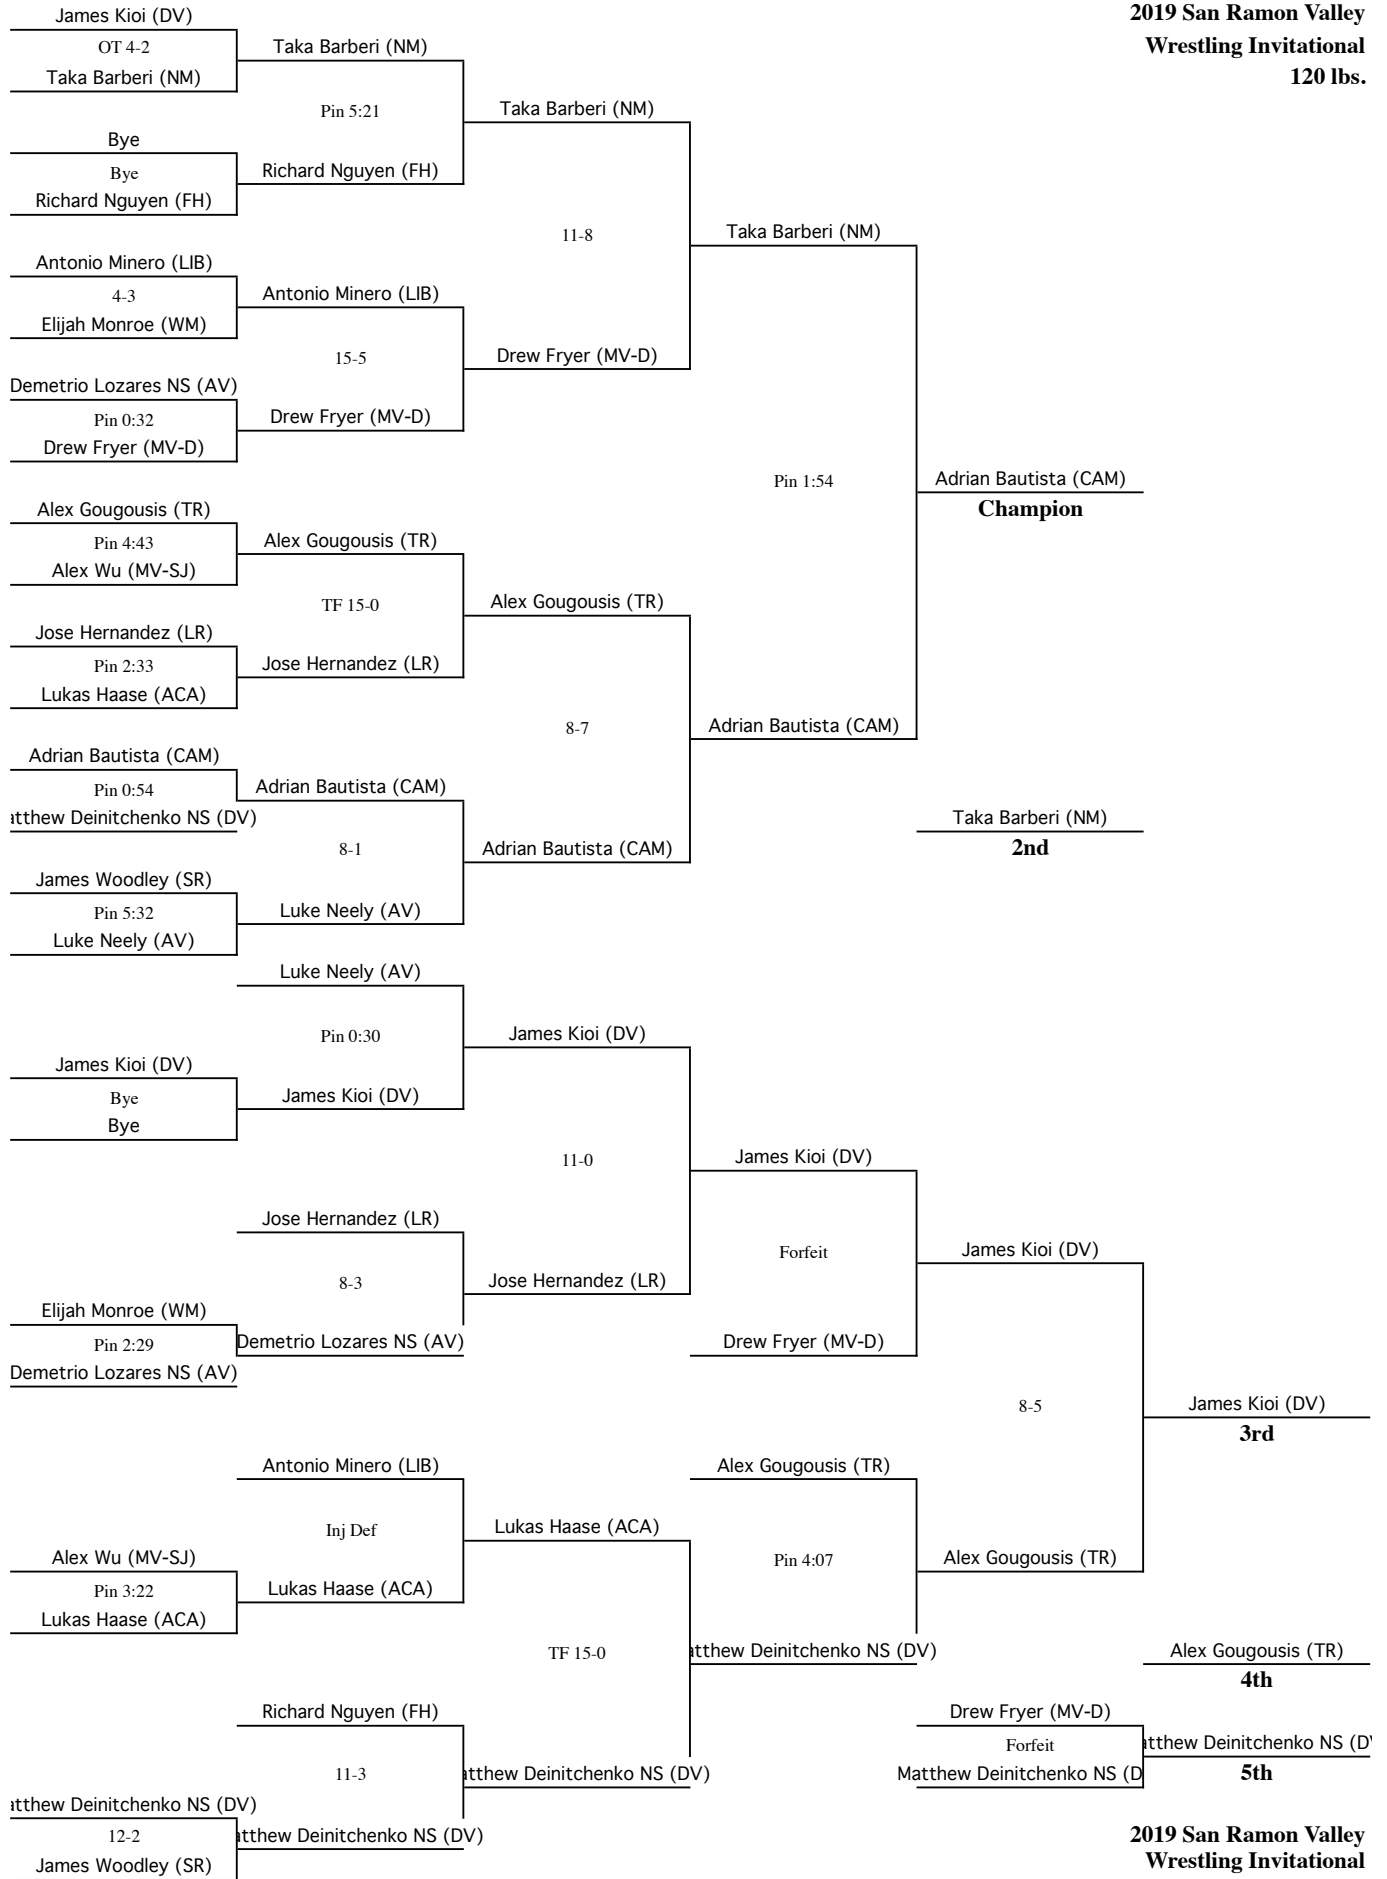

**2019 San Ramon Valley
Wrestling Invitational
106 lbs.**

**2019 San Ramon Valley
Wrestling Invitational
106 lbs.**

**2019 San Ramon Valley
Wrestling Invitational
113 lbs.**

**2019 San Ramon Valley
Wrestling Invitational
113 lbs.**

**2019 San Ramon Valley
Wrestling Invitational
120 lbs.**

**2019 San Ramon Valley
Wrestling Invitational
120 lbs.**

**2019 San Ramon Valley
Wrestling Invitational
126 lbs.**

**2019 San Ramon Valley
Wrestling Invitational
126 lbs.**