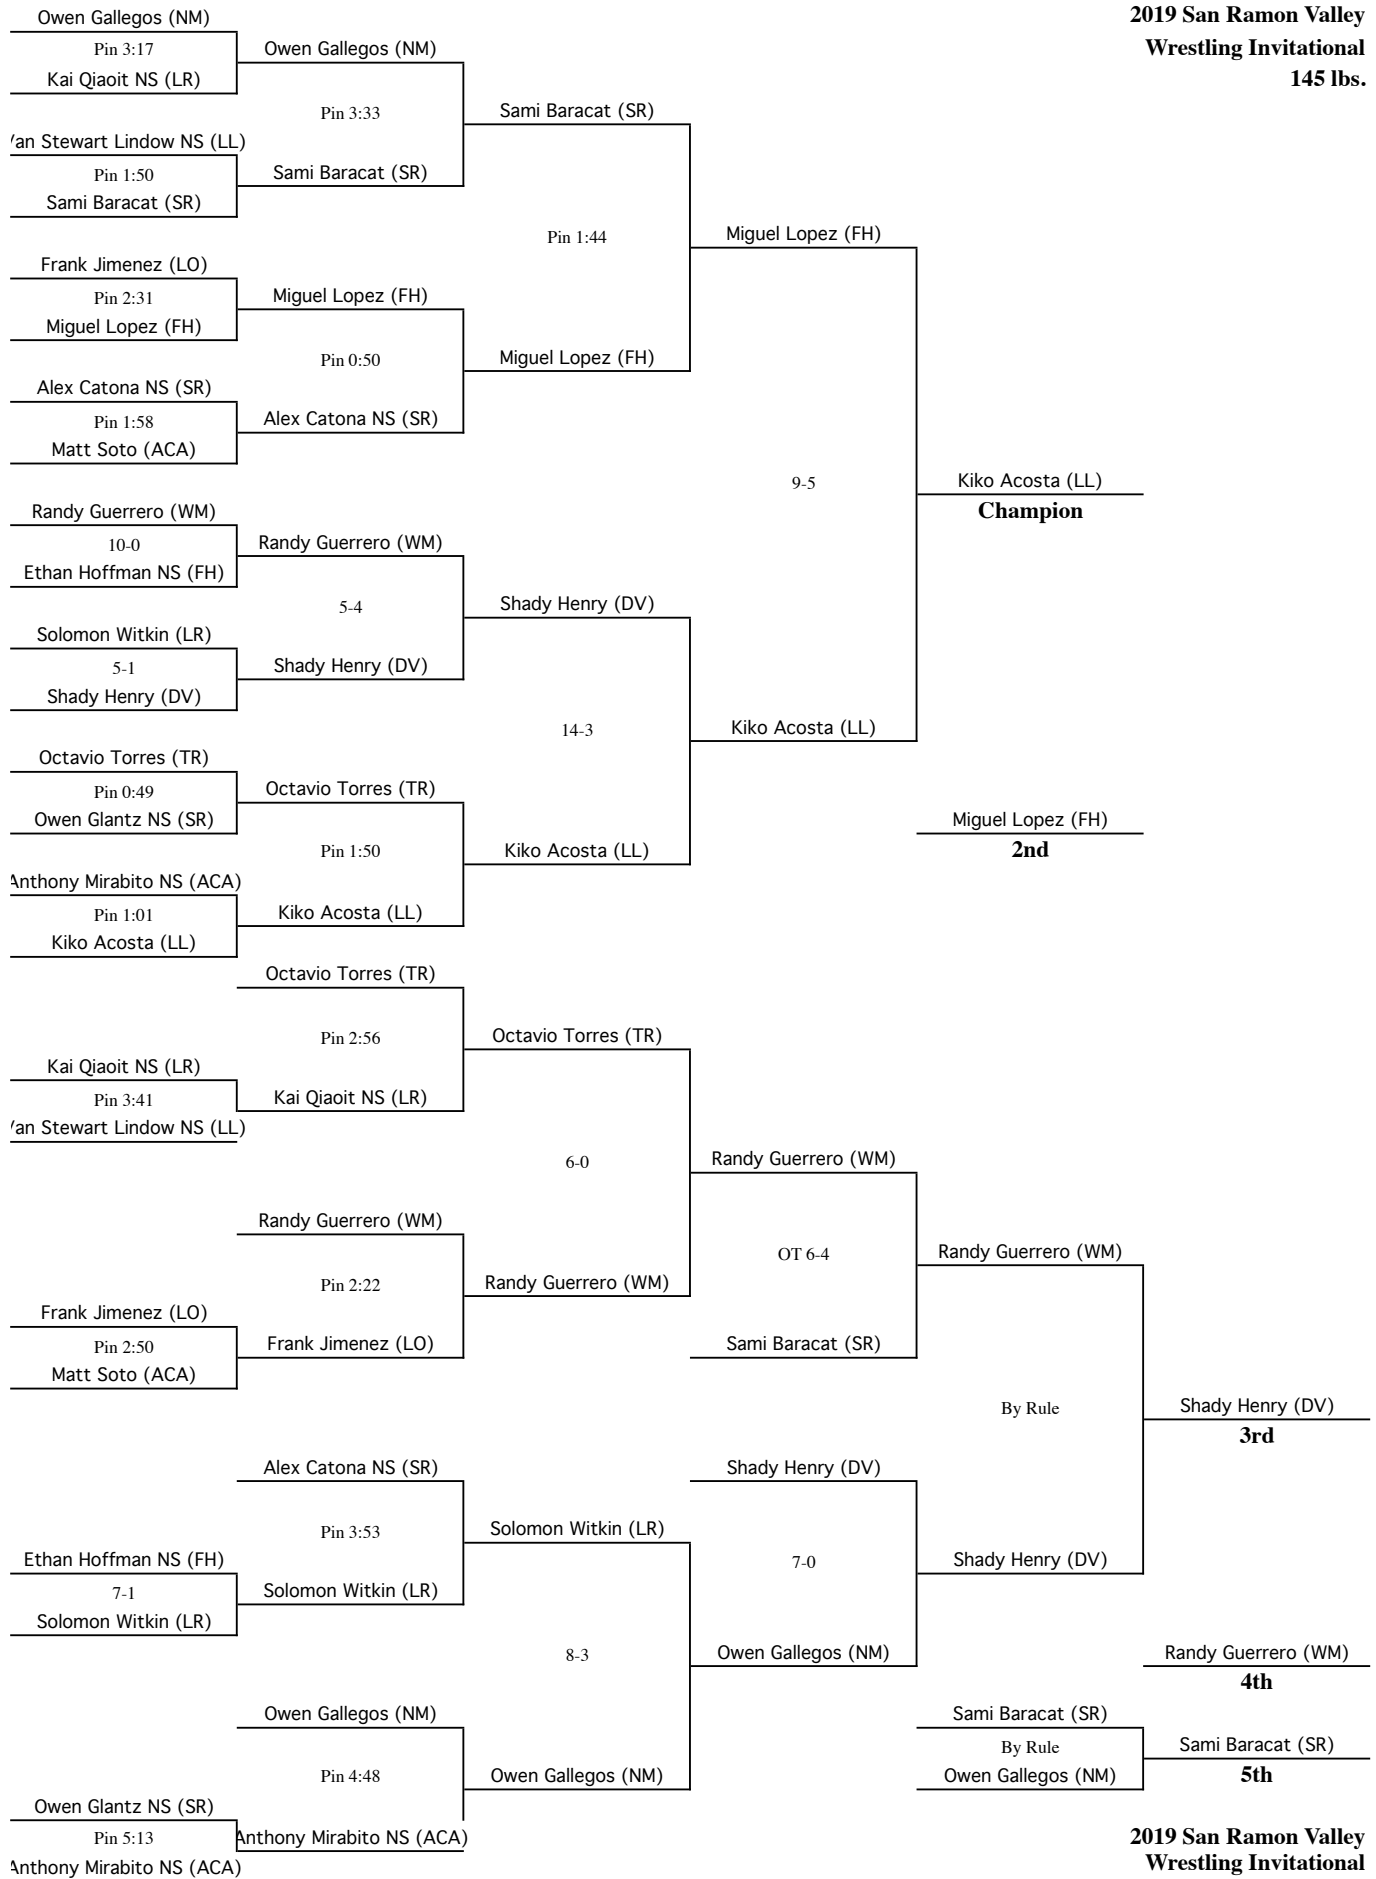

2019 San Ramon Valley
Wrestling Invitational
132 lbs.

2019 San Ramon Valley
Wrestling Invitational
132 lbs.

**2019 San Ramon Valley
Wrestling Invitational
138 lbs.**

**2019 San Ramon Valley
Wrestling Invitational
145 lbs.**