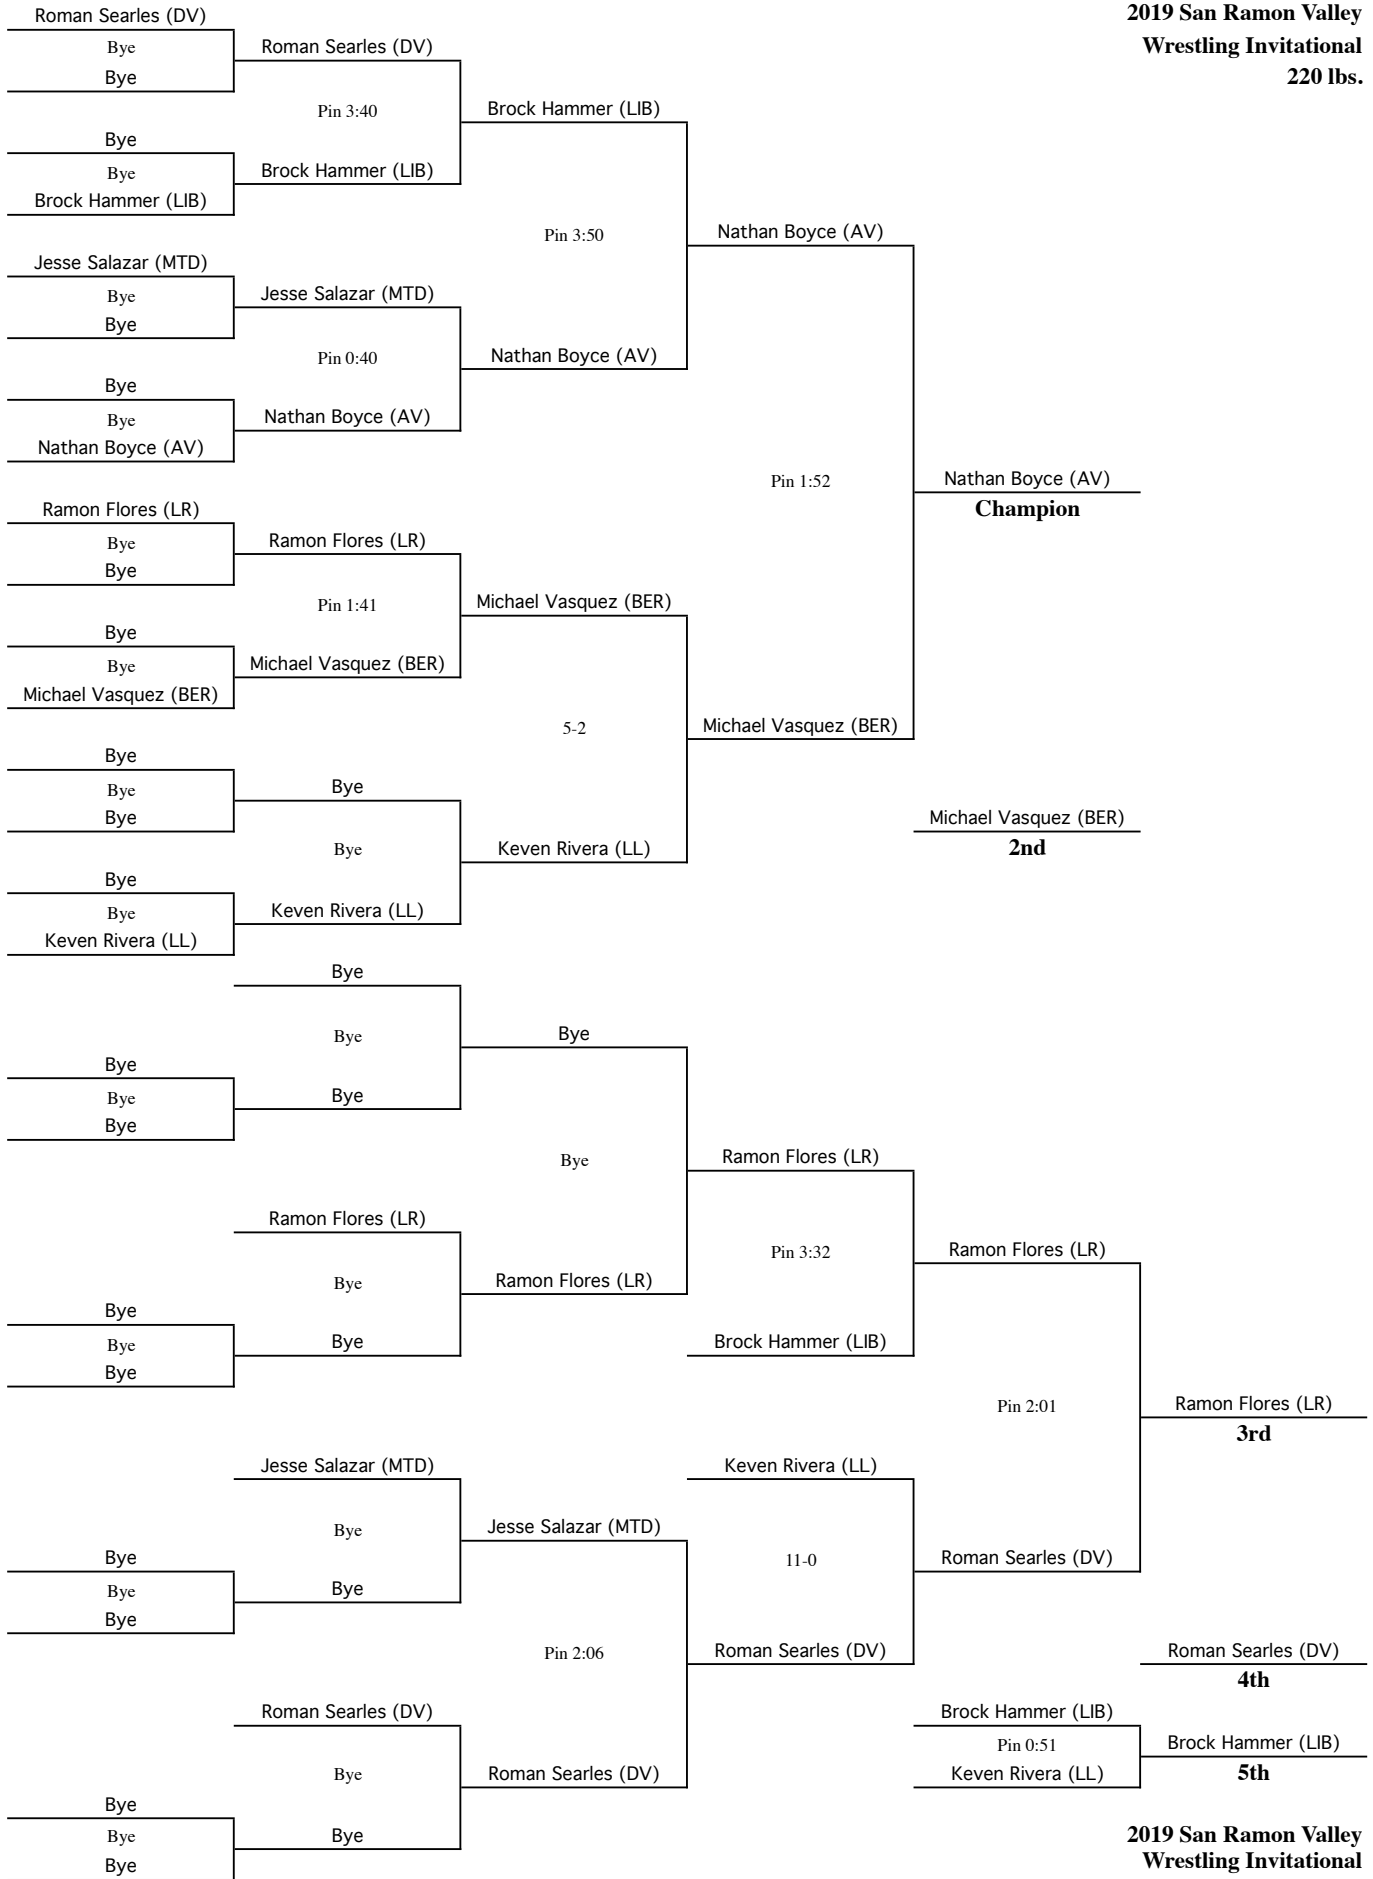

**2019 San Ramon Valley
Wrestling Invitational
220 lbs.**

**2019 San Ramon Valley
Wrestling Invitational
220 lbs.**