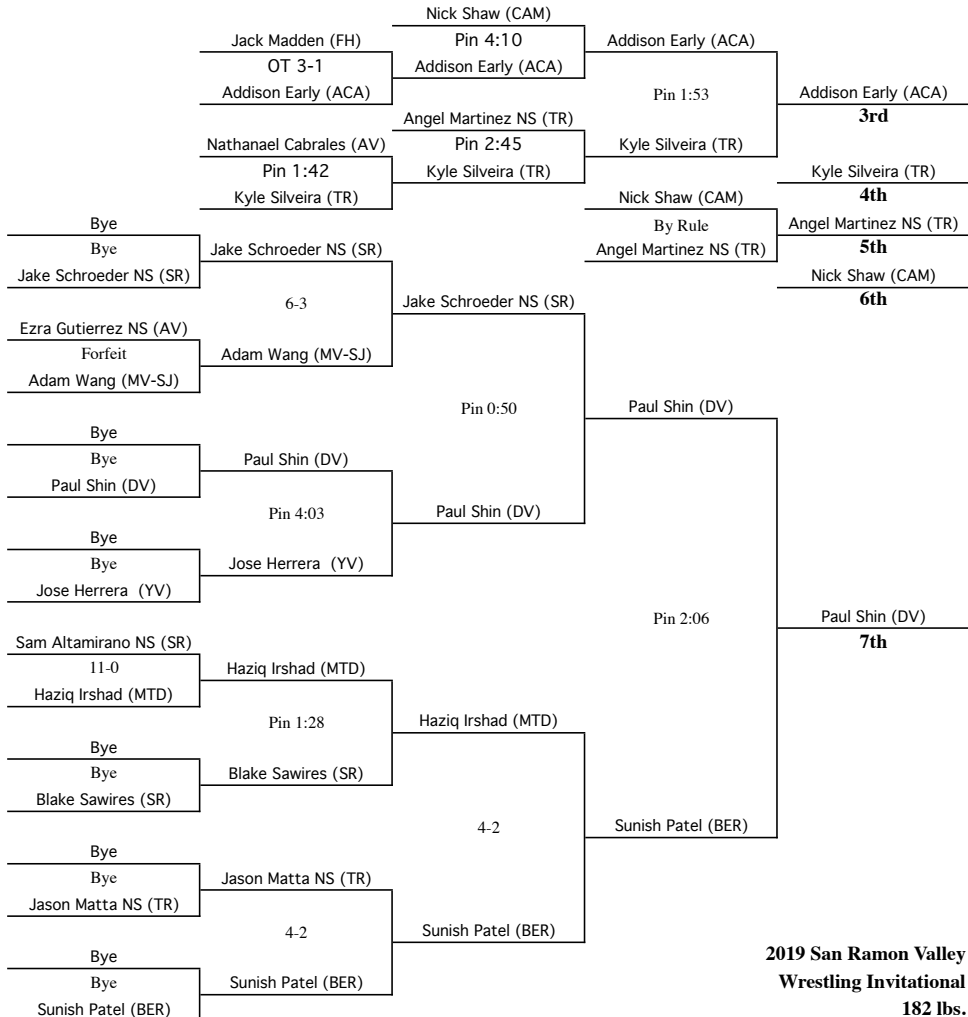

**2019 San Ramon Valley
Wrestling Invitational
152 lbs.**

**2019 San Ramon Valley
Wrestling Invitational
152 lbs.**

**2019 San Ramon Valley
Wrestling Invitational
160 lbs.**

2019 San Ramon Valley
Wrestling Invitational
182 lbs.

2019 San Ramon Valley
Wrestling Invitational
182 lbs.

**2019 San Ramon Valley
Wrestling Invitational
195 lbs.**

**2019 San Ramon Valley
Wrestling Invitational
220 lbs.**

**2019 San Ramon Valley
Wrestling Invitational
220 lbs.**