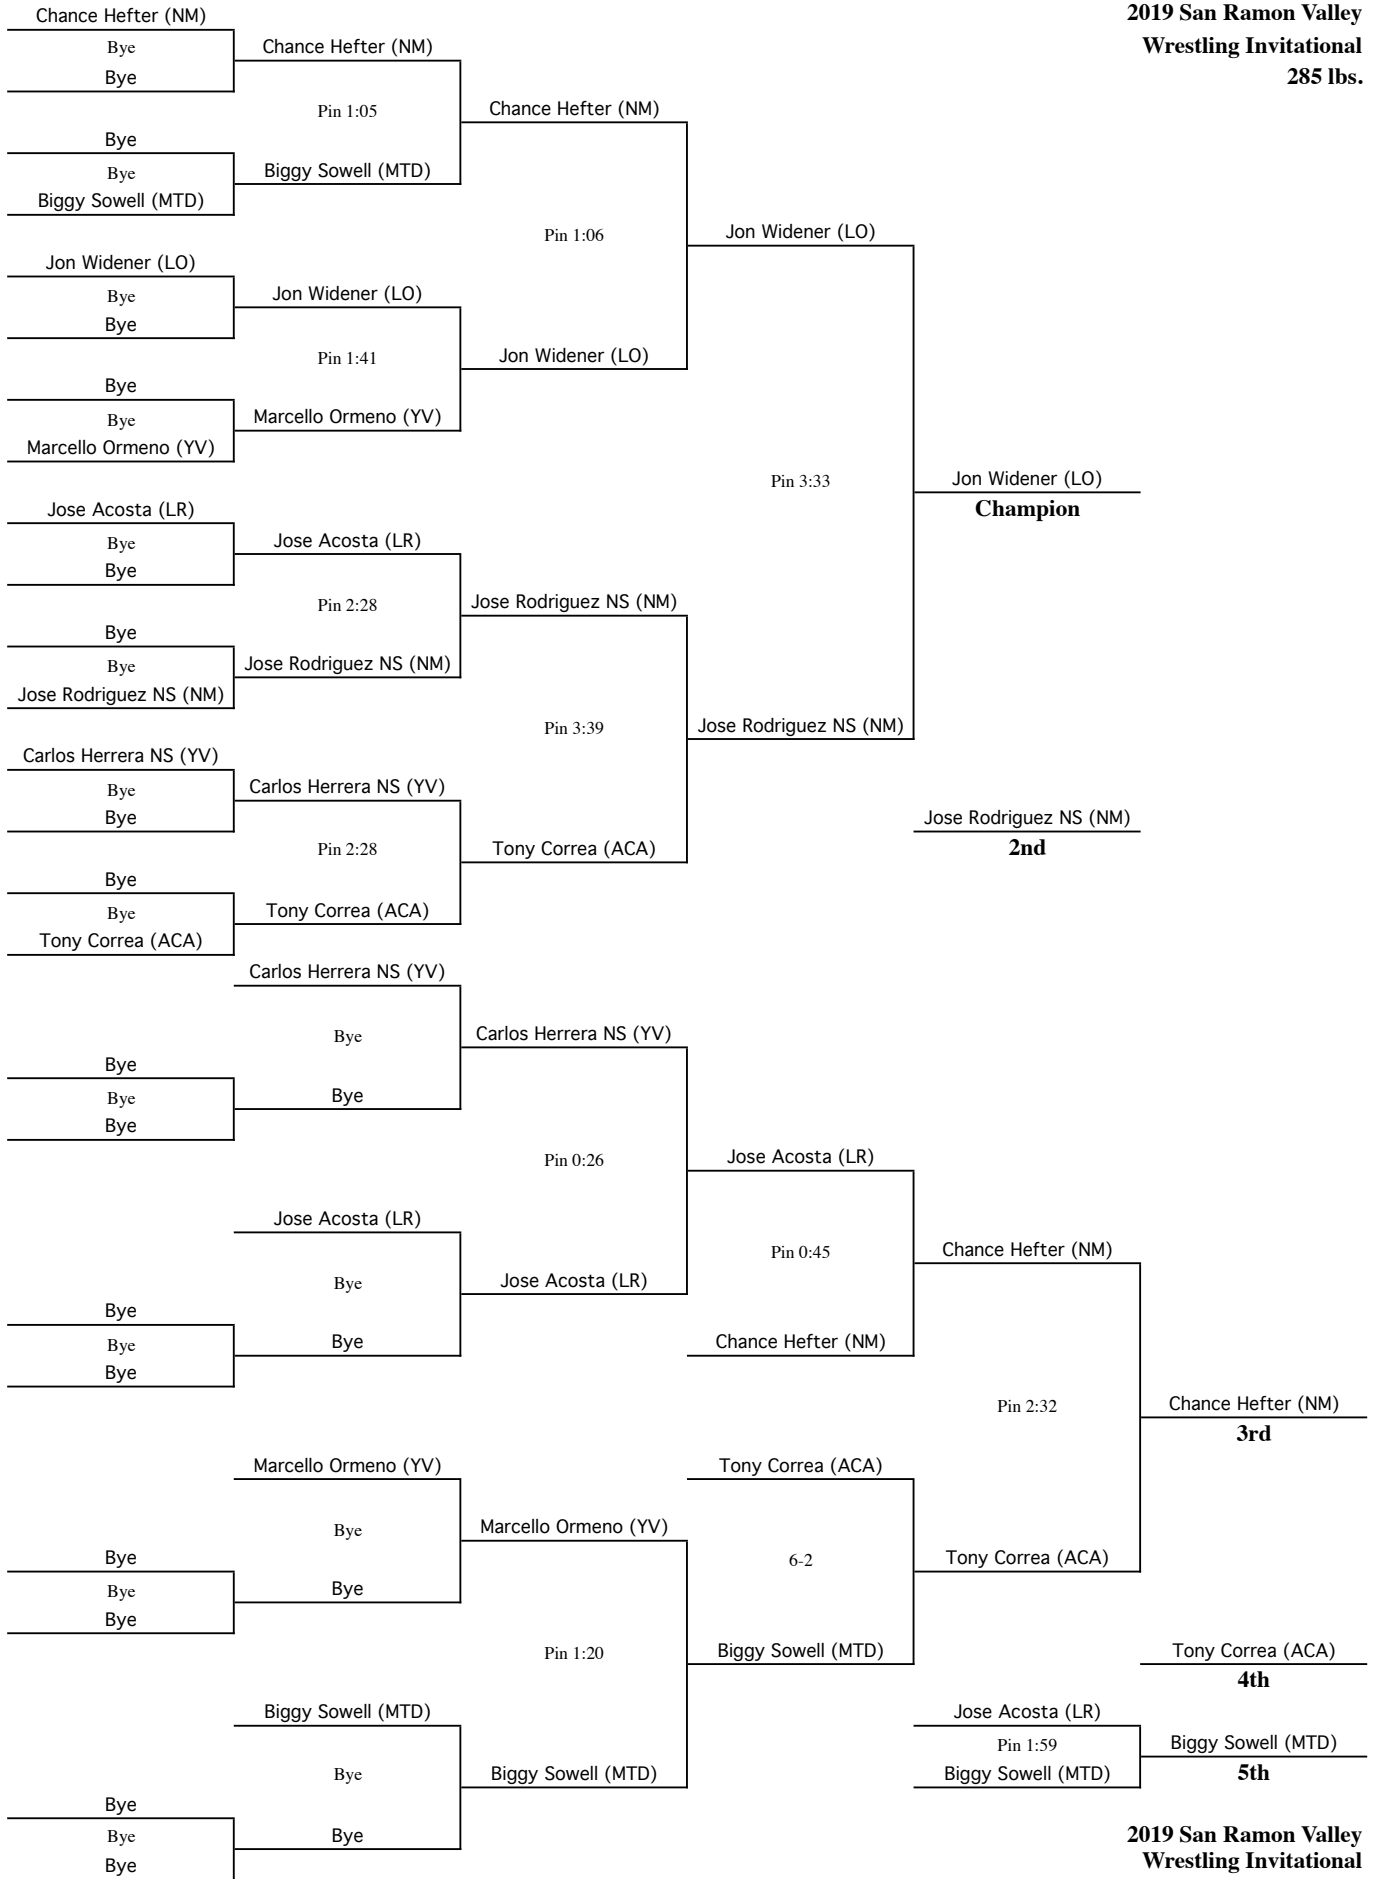

**2019 San Ramon Valley
Wrestling Invitational
285 lbs.**

**2019 San Ramon Valley
Wrestling Invitational
285 lbs.**