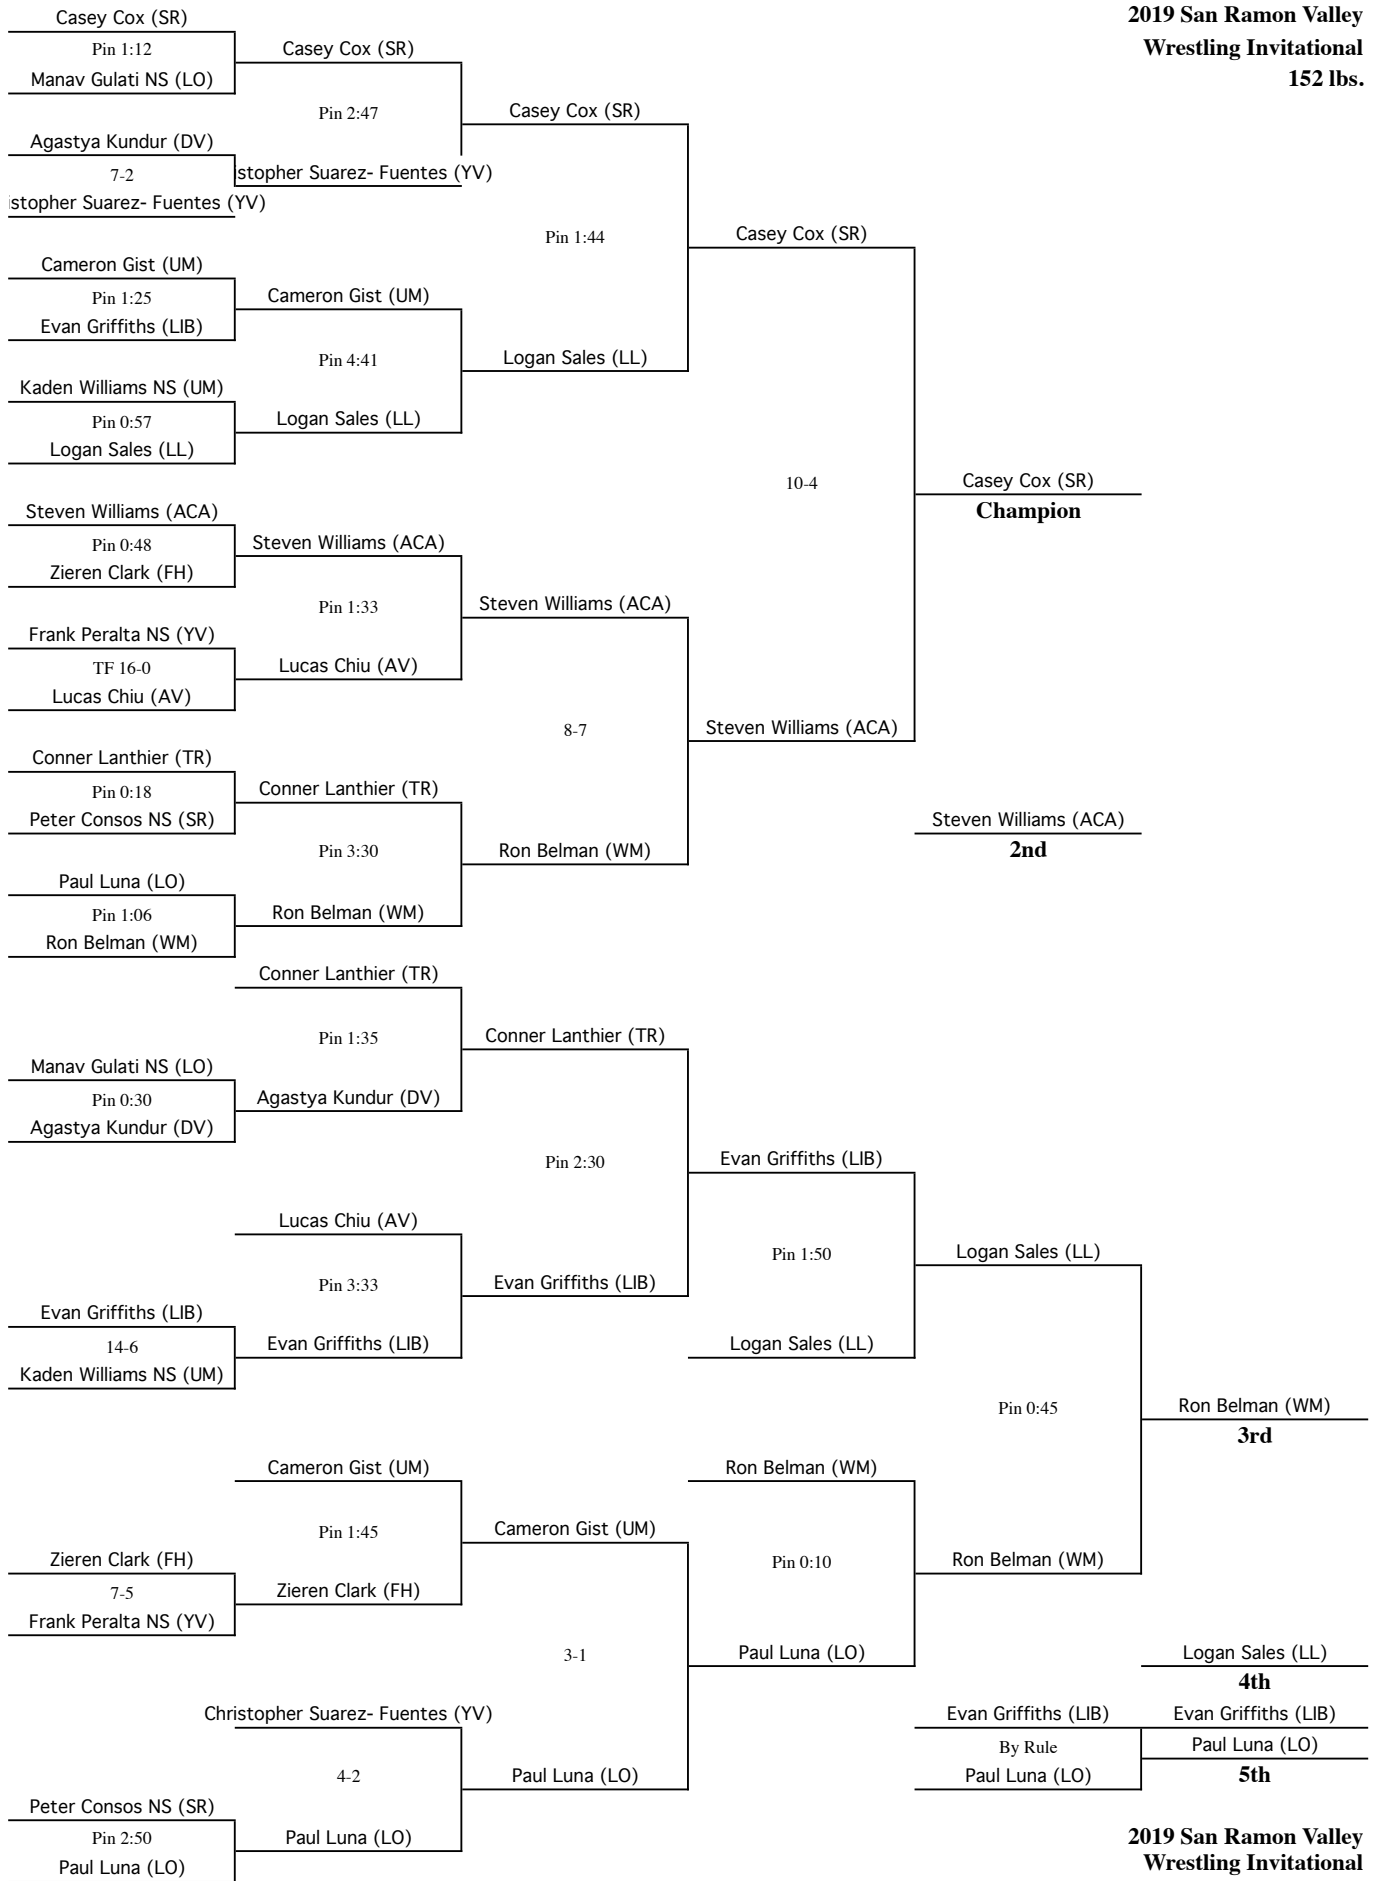

**2019 San Ramon Valley
Wrestling Invitational
152 lbs.**

**2019 San Ramon Valley
Wrestling Invitational
152 lbs.**