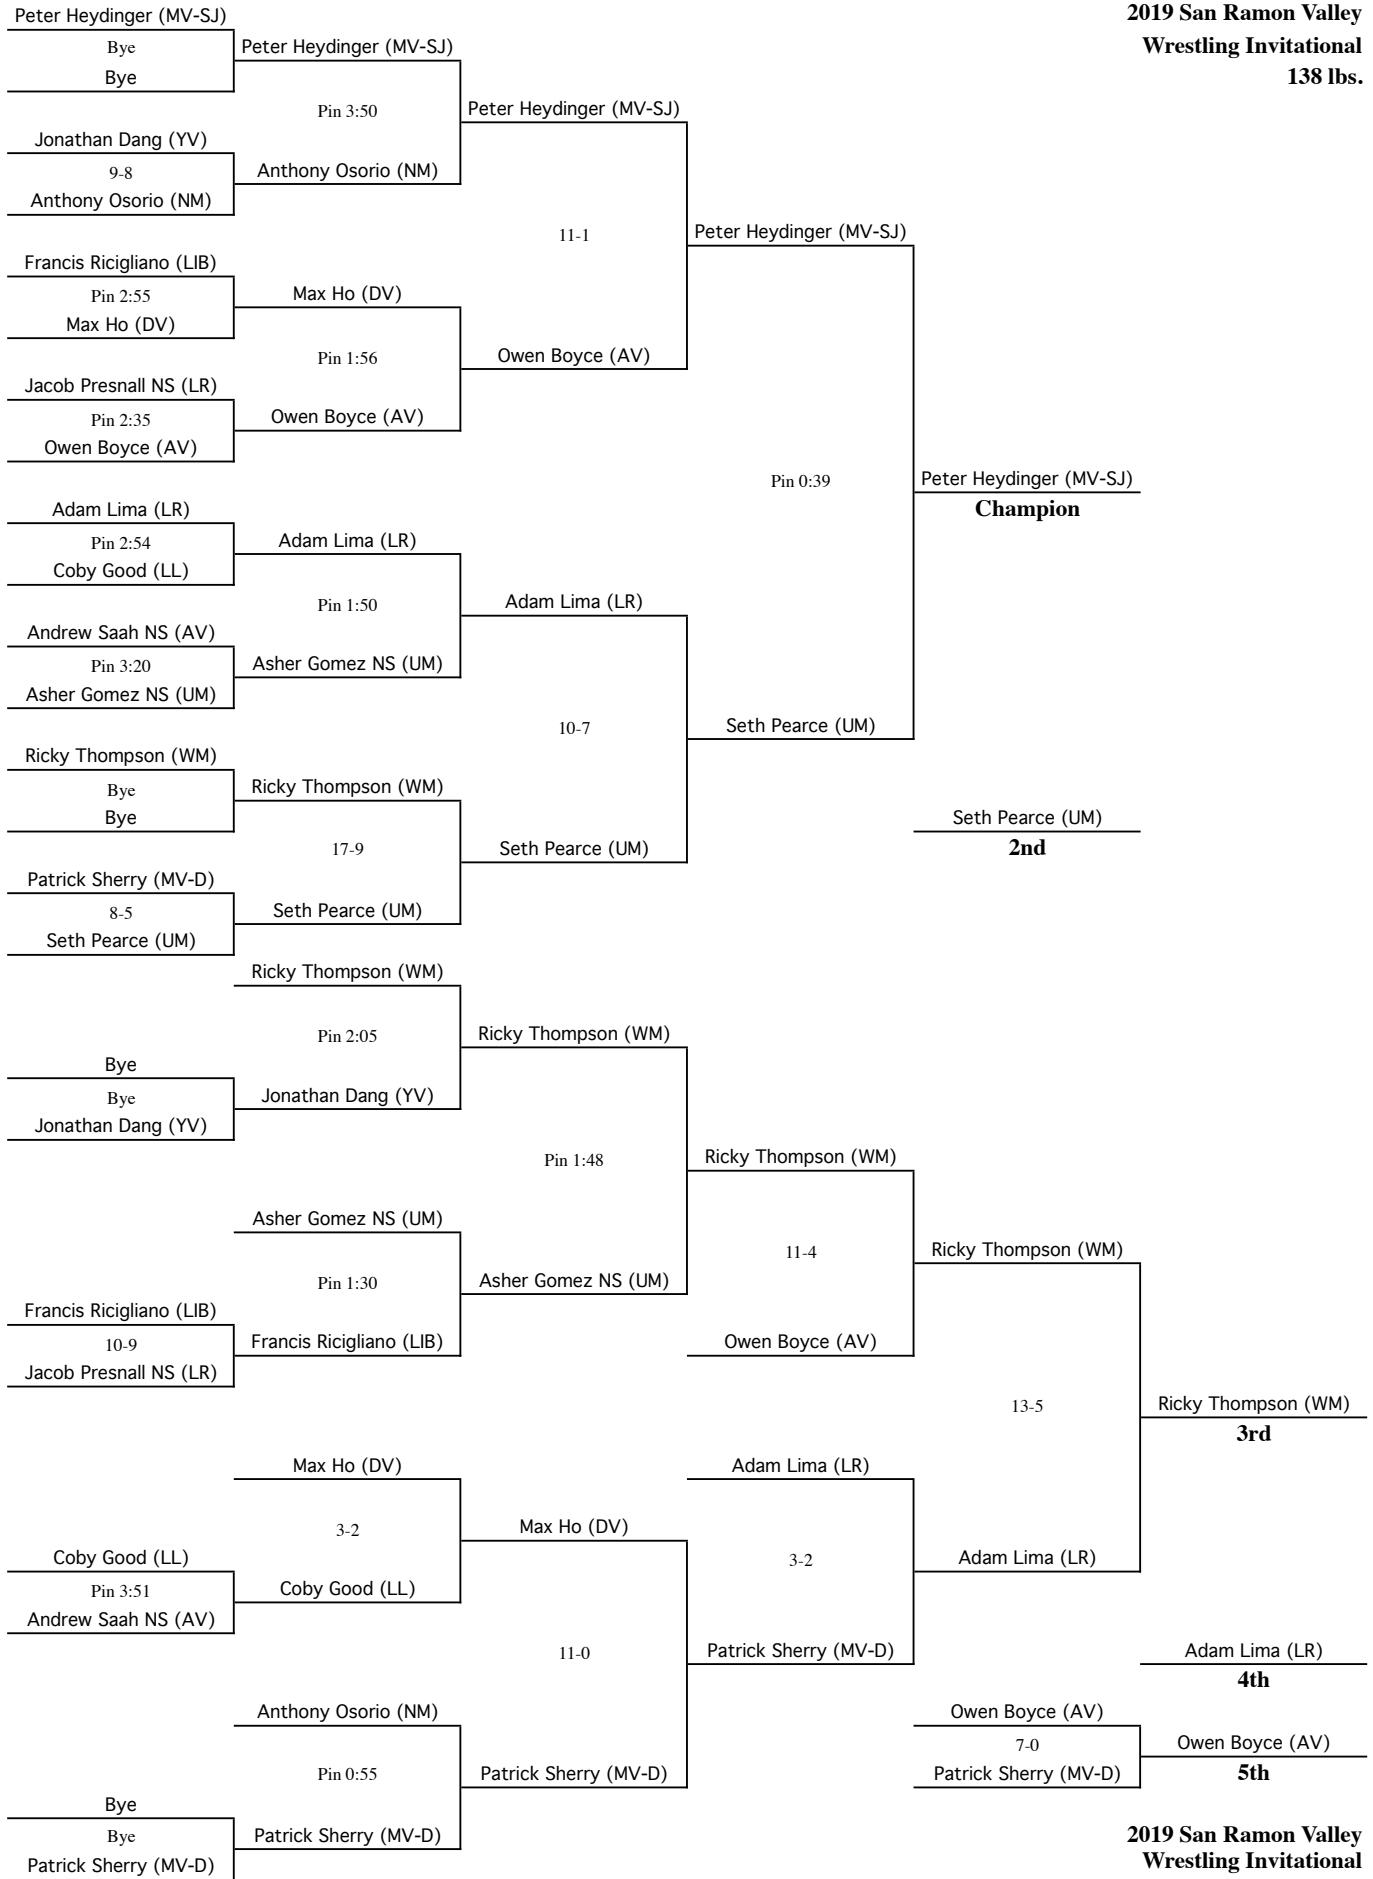

**2019 San Ramon Valley
Wrestling Invitational
138 lbs.**