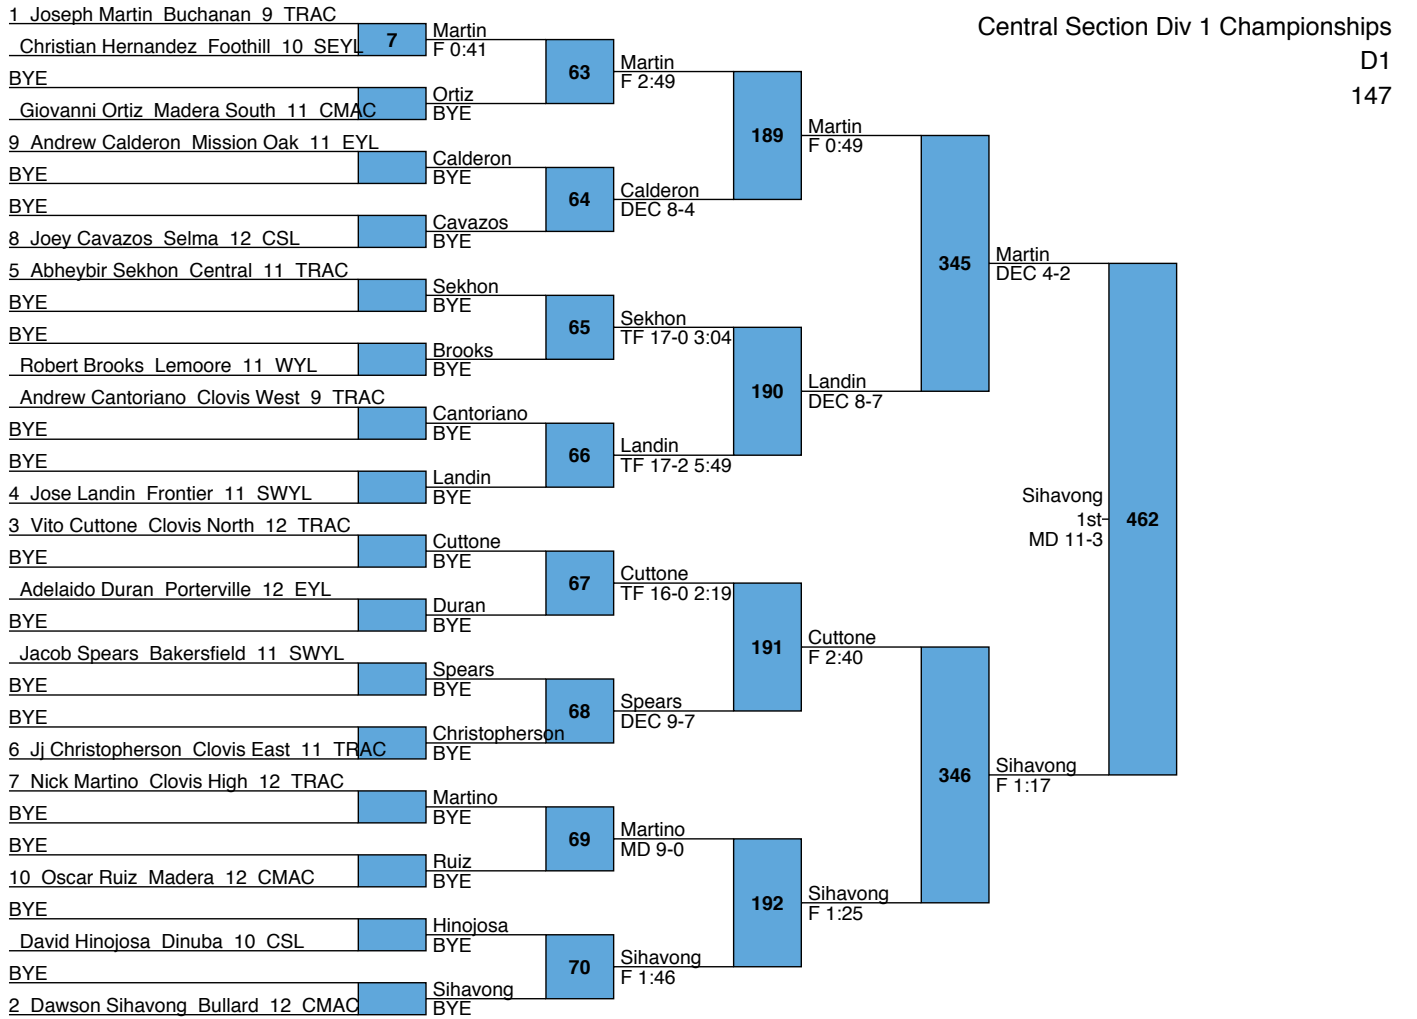

Central Section Div 1 Championships

D1
147

L405 Sekhon F 3:21 Martino 458
L406 Martino DEC 8-2 Martino 5th MD 9-0

L347 Christopherson F 4:16 Spears 459
L348 Spears MD 12-4 Spears 7th DEC 10-4