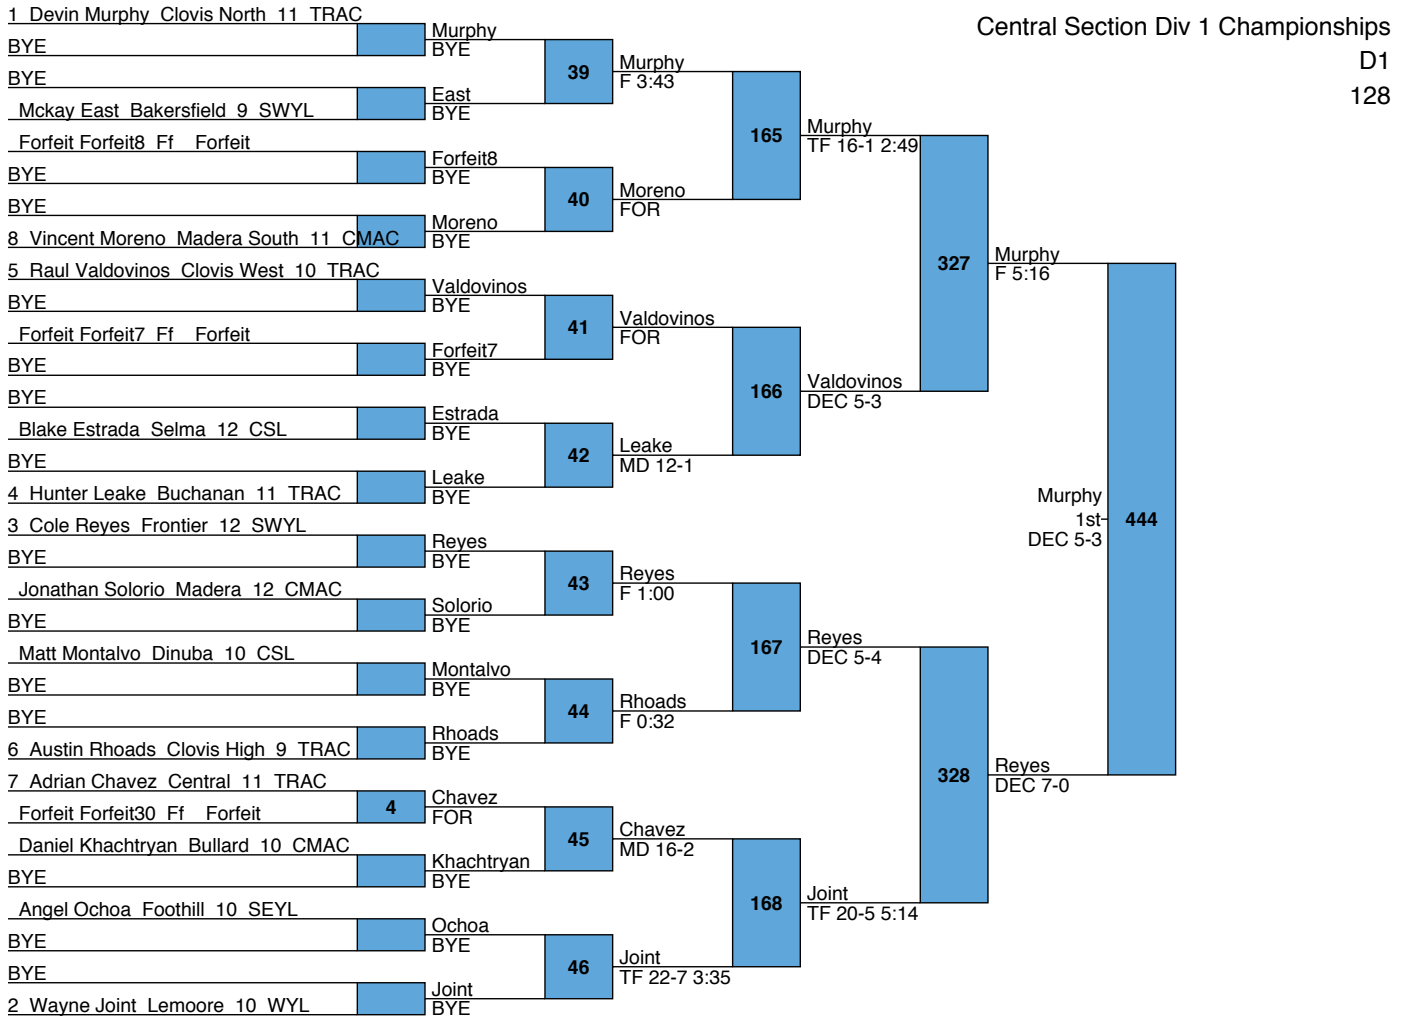

L319 Herrera
MD 13-4 **431** Herrera
FOR -11th
L320 FOR FOR

Central Section Div 1 Championships

D1
122

L397 Murphy F 0:30 **434** Gayton 5th DEC 3-2
L398 Gayton DEC 5-4

L323 Appleton MD 11-8 **435** Appleton 7th
L324 Arreola M FOR 0-0 2:36 M FOR

L261 Vasquez
F 1:21 325 Vasquez
L262 Solorio FOR
L263 Takeuchi 436 Vasquez
F 1:00 Casimiro 9th
L264 Casimiro F 1:55 DEC 8-7
MD 9-0

L325 Solorio Takeuchi
FOR 437 -11th
L326 Takeuchi FOR
F 1:55

Central Section Div 1 Championships

D1
128

L399 Leake DEC 5-3
L400 Rhoads DEC 9-2

L329 Solorio F 1:48
L330 Chavez F 1:56

L265 Khachtryan
F 4:36 331 Khachtryan
L266 Moreno MD 14-4 442 Khachtryan
DEC 10-3 9th
L267 Estrada F 1:54
F 2:55 332 Estrada
East DEC 10-7
L268 MD 12-2