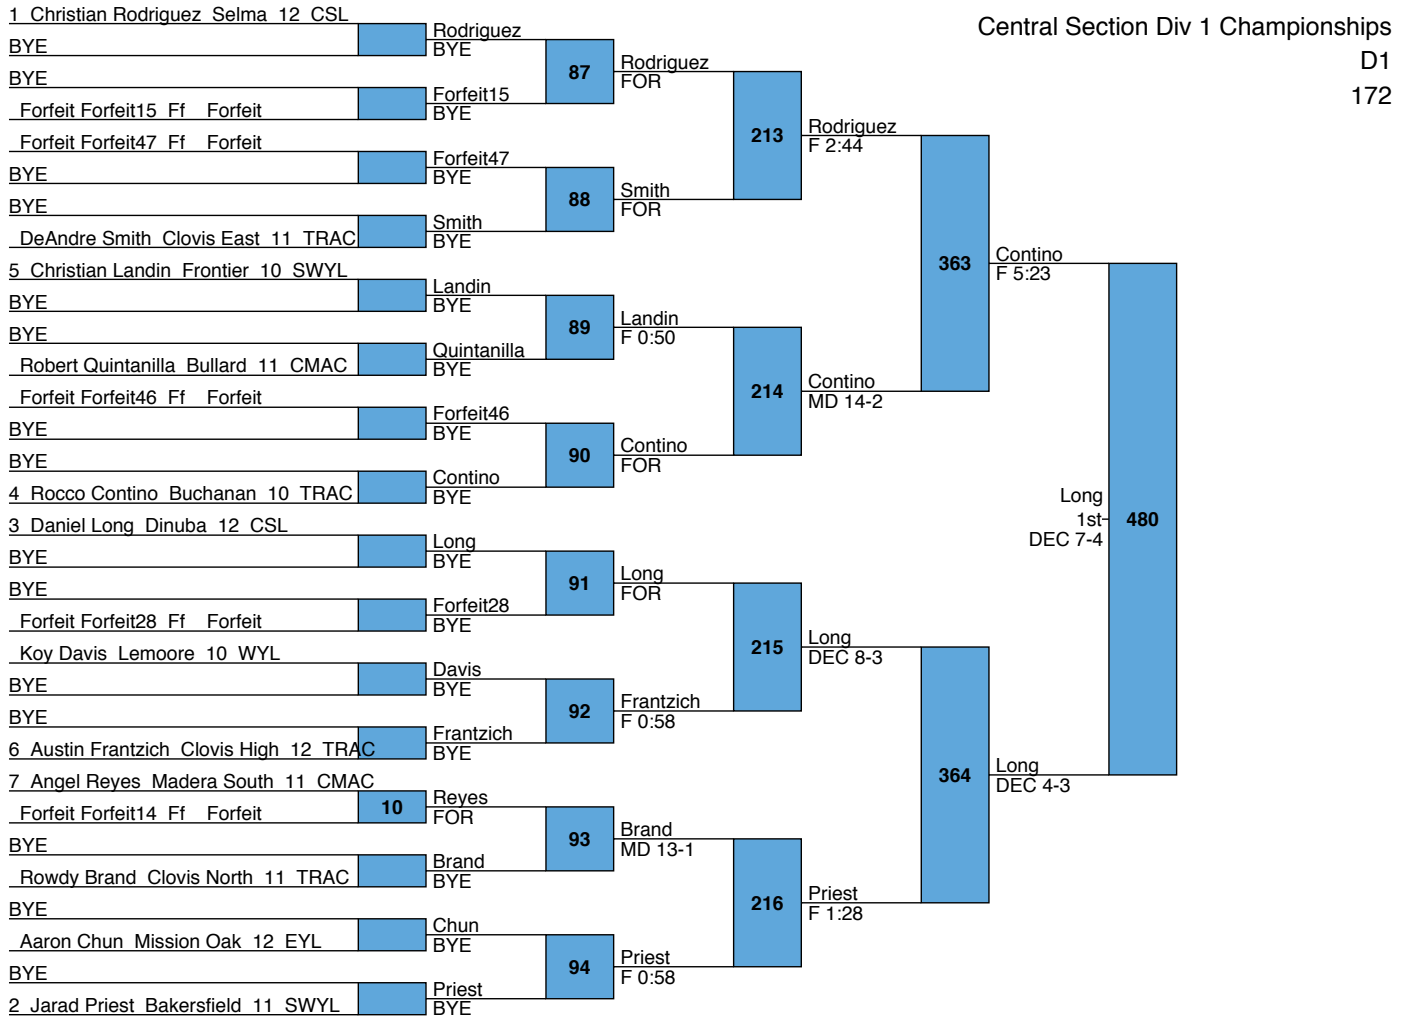

Central Section Div 1 Championships

D1

172

L411 Landin DEC 9-4
L412 Frantzich 5th DEC 11-7

L365 Smith F 1:25
L366 Brand 7th DEC 9-4