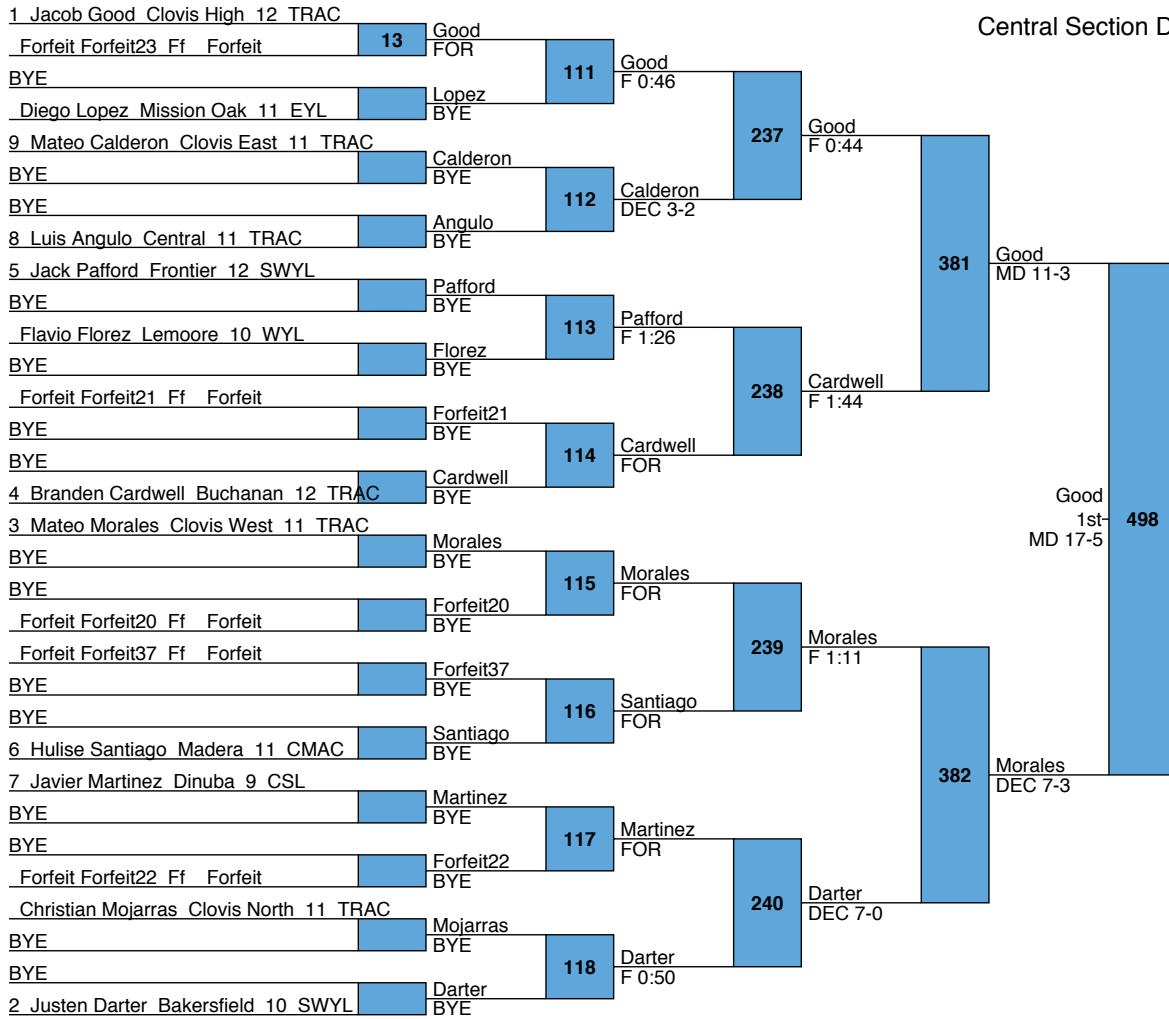

Central Section Div 1 Championships

D1
222