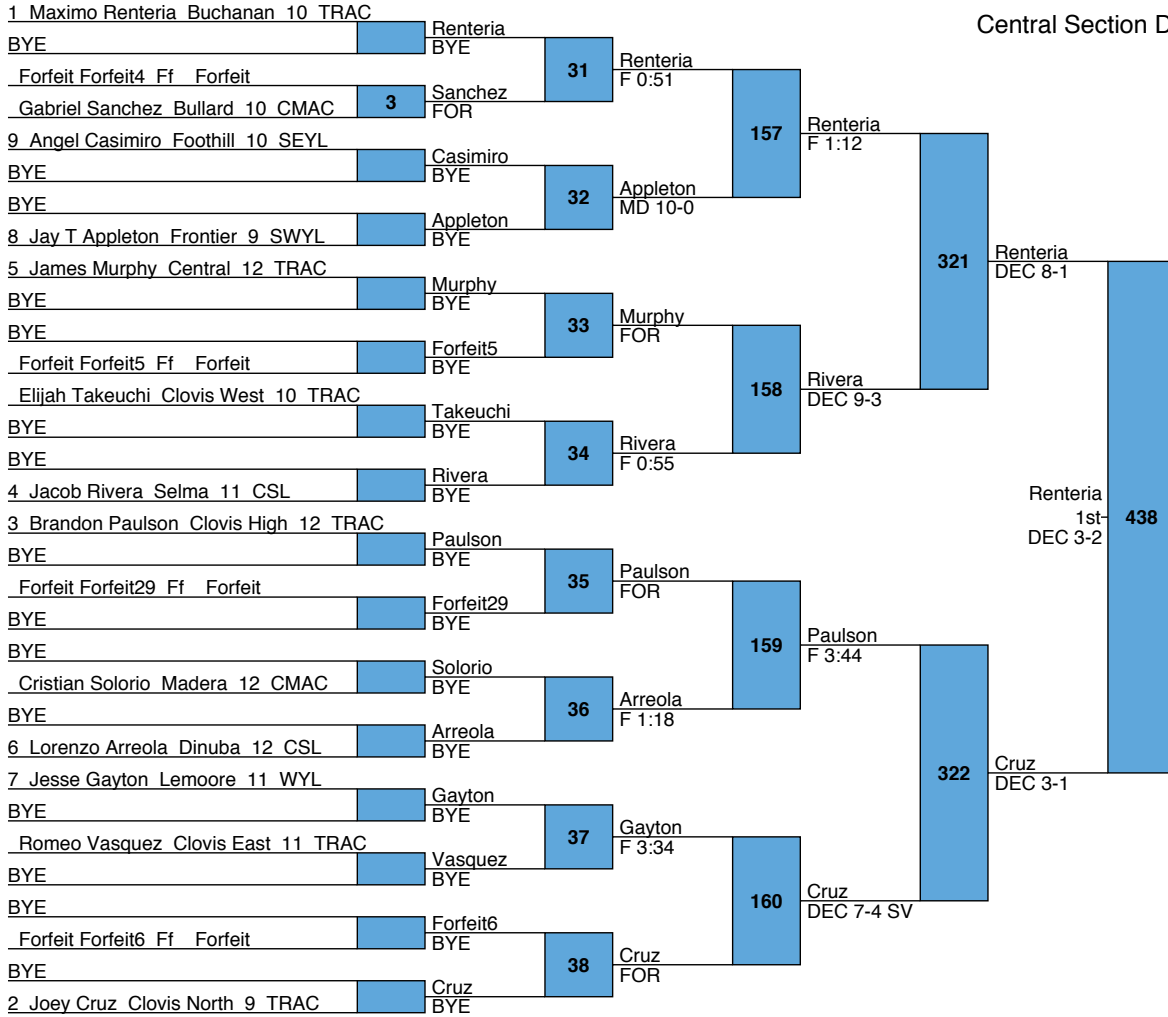

Central Section Div 1 Championships

D1
122

L397 Murphy F 0:30 **434** Gayton 5th DEC 3-2
L398 Gayton DEC 5-4

L323 Appleton MD 11-8 **435** Appleton 7th
L324 Arreola M FOR 0-0 2:36 M FOR