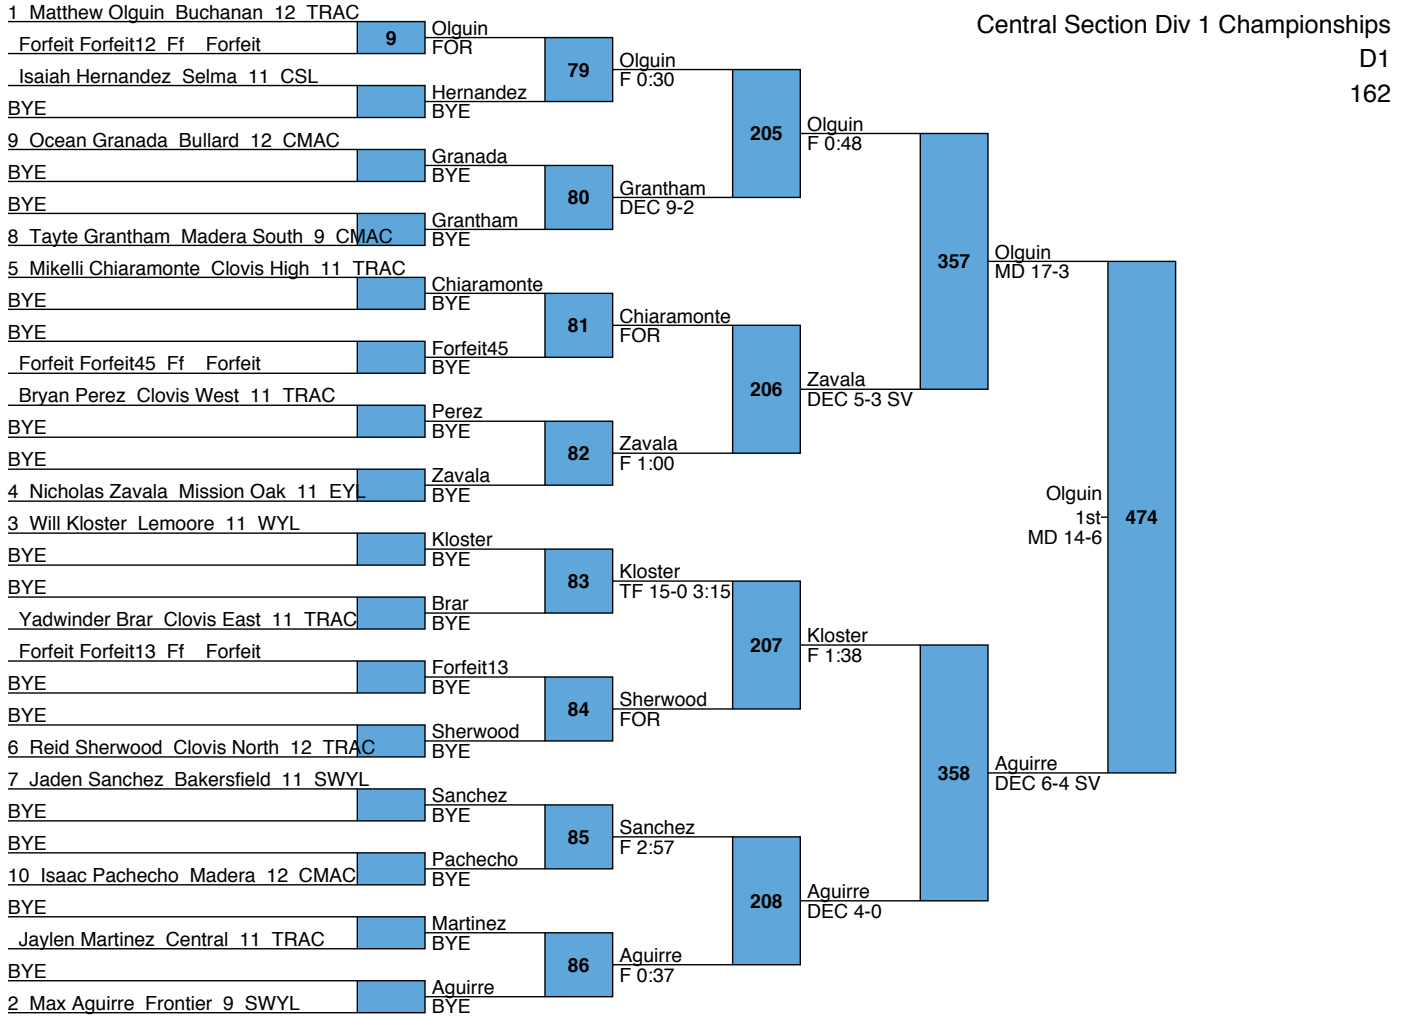

Central Section Div 1 Championships

D1

162

L409 Kloster DEC 7-5 Sanchez 5th **470**
L410 Sanchez F 0:23 M FOR

L359 Grantham MD 13-4 Sherwood 7th **471**
L360 Sherwood DEC 7-4 F 3:56