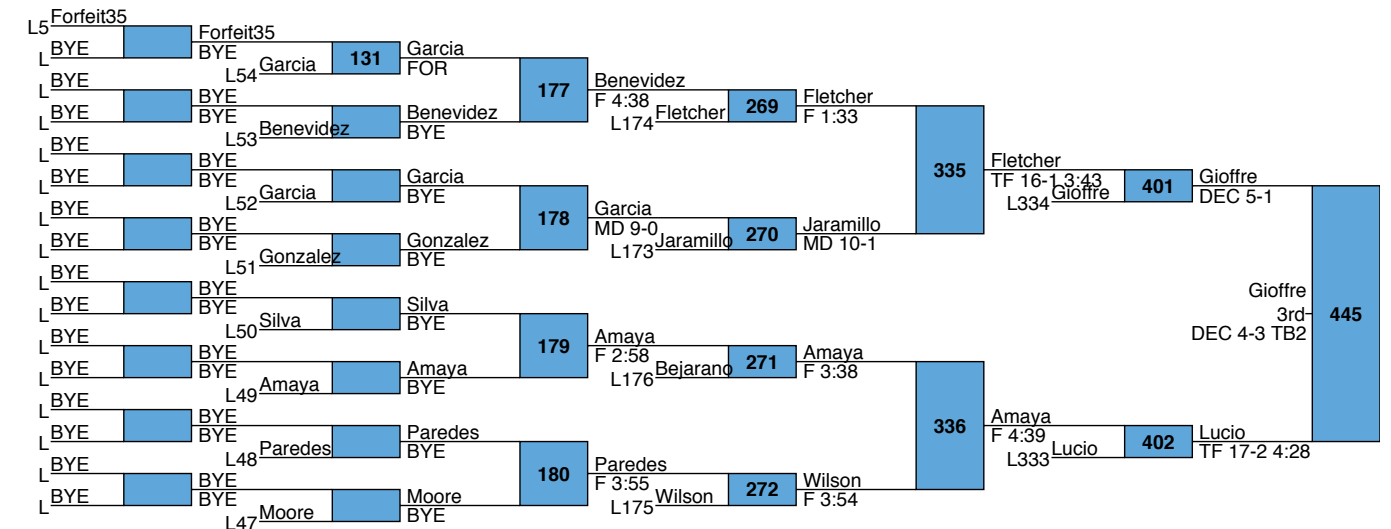

Central Section Div 1 Championships

D1

134

L401 Fletcher DEC 5-1 446 Fletcher 5th
L402 Amaya TF 17-2 4:28 F 1:01

L335 Jaramillo TF 16-1 3:43 Jaramillo 7th
L336 Wilson F 4:39 DEC 8-5