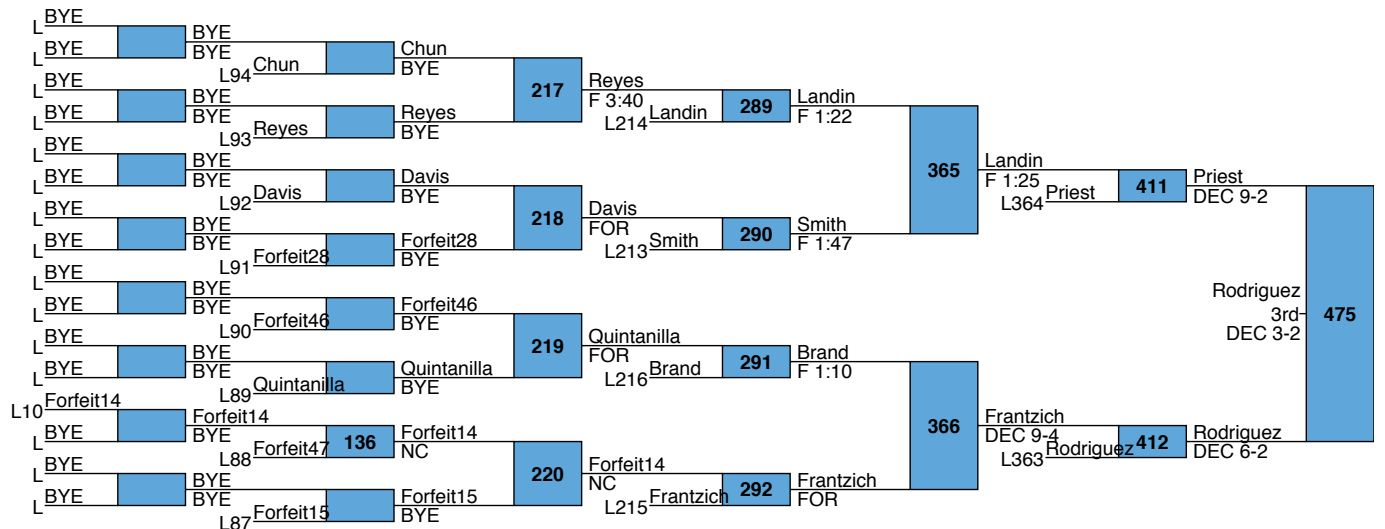

Central Section Div 1 Championships

D1

172

L411 Landin DEC 9-4
L412 Frantzich 5th DEC 11-7

L365 Smith F 1:25
L366 Brand 7th DEC 9-4