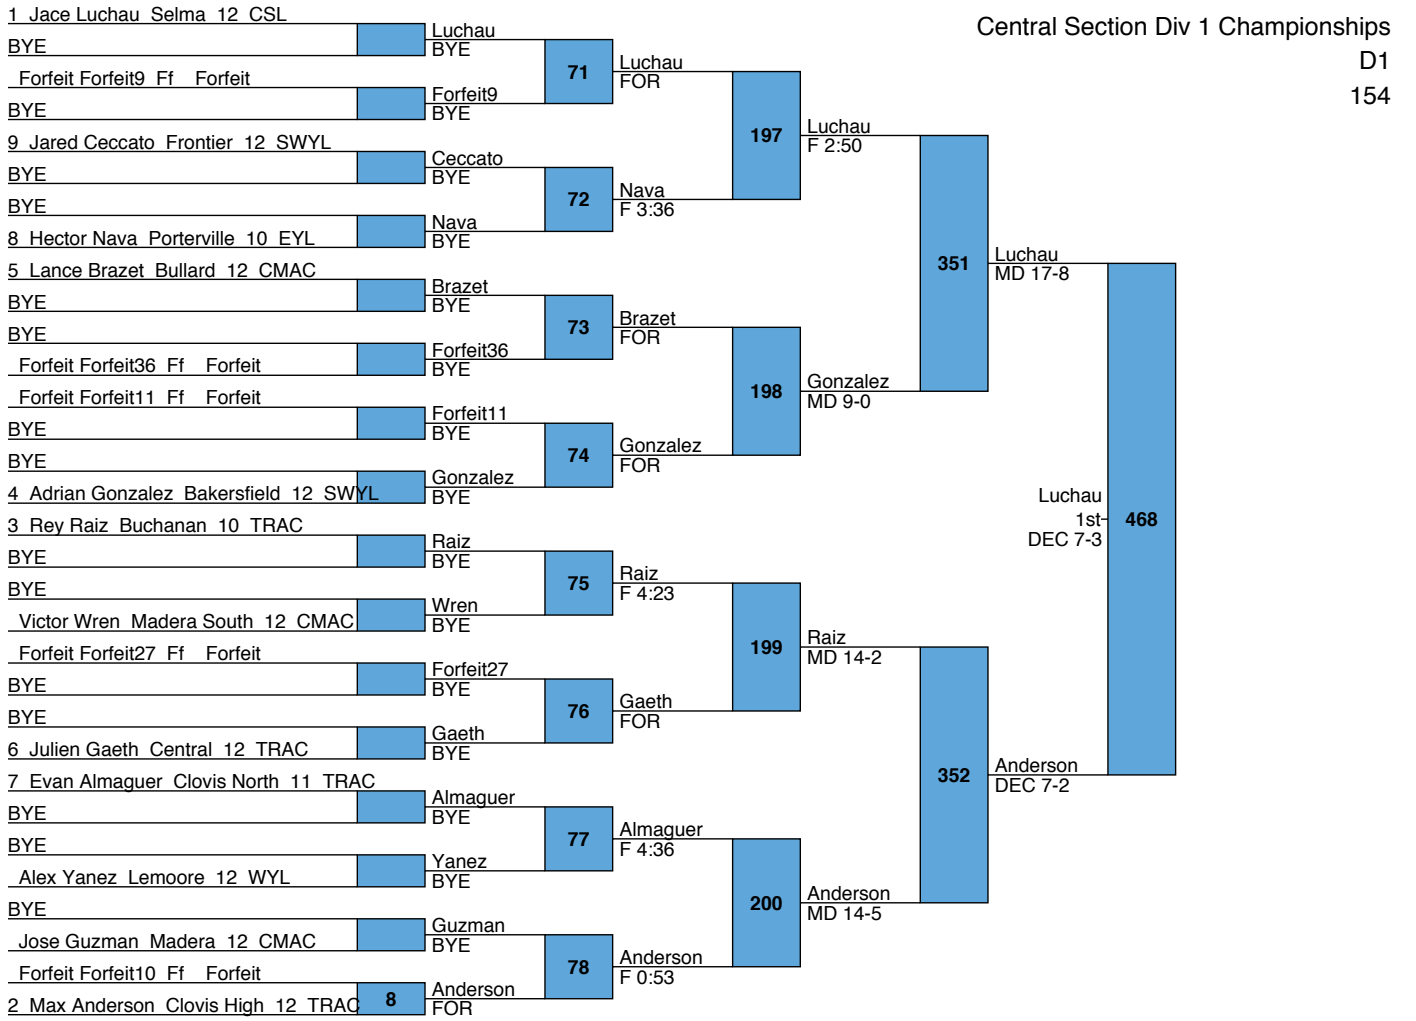

Central Section Div 1 Championships

D1
154

L407 Brazet M FOR
L408 Almaquer 5th M FOR
DEC 3-1

464

L353 Nava DEC 4-2 SV
L354 Gaeth 7th F 1:07
DEC 6-5

465