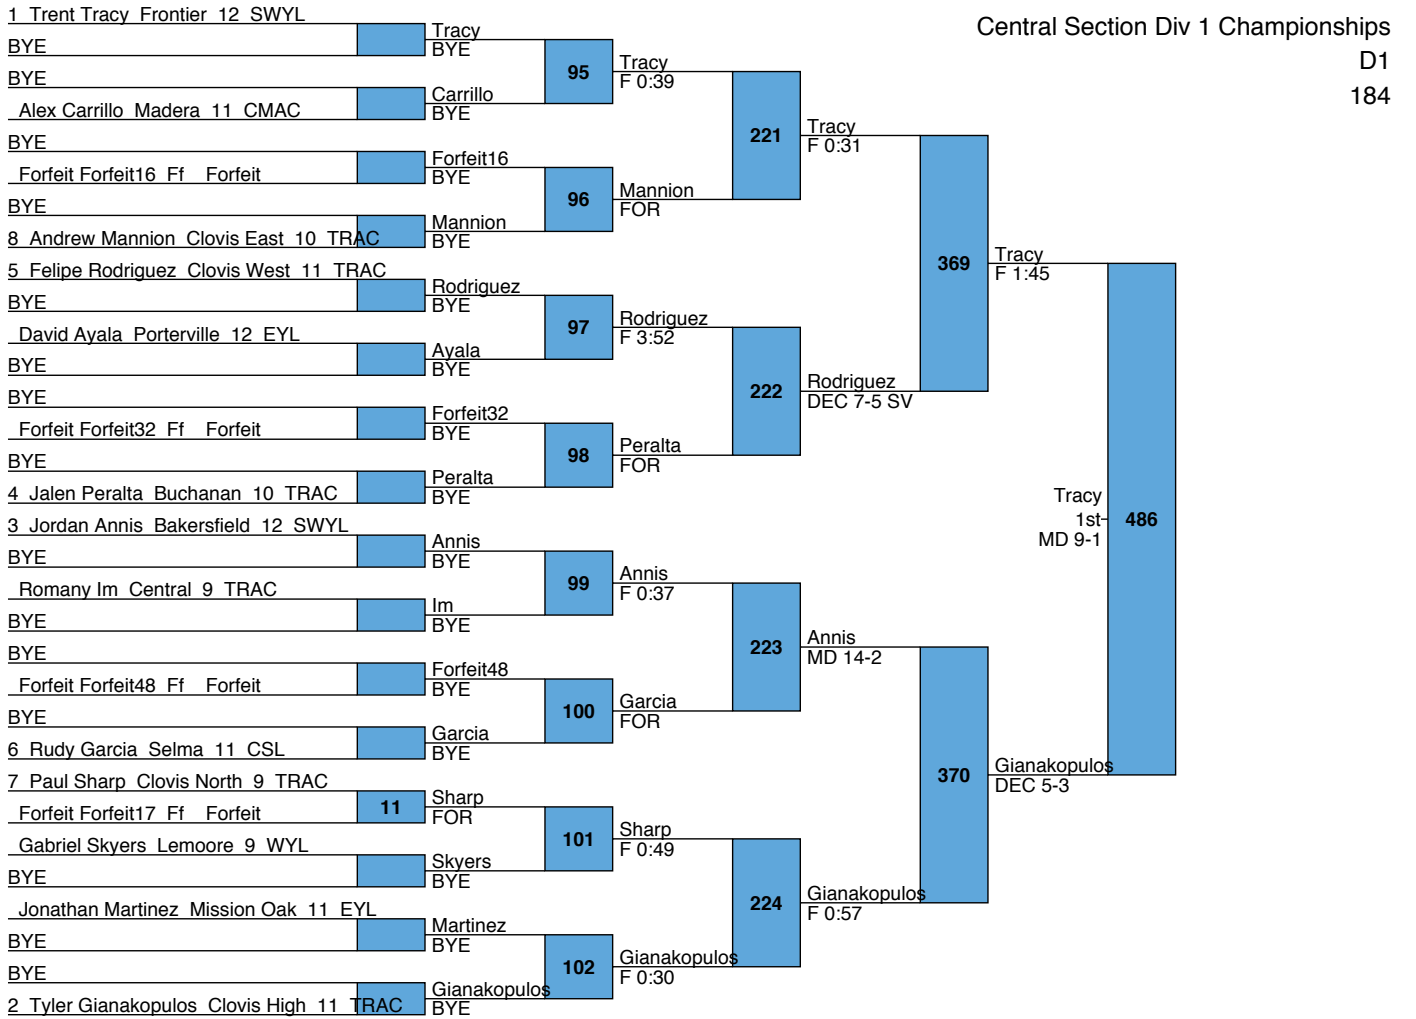

Central Section Div 1 Championships

D1

184

L413 Peralta F 1:37
L414 Garcia DEC 1-0
Peralta 5th F 2:27

L371 Mannion F 0:26
L372 Sharp DEC 6-0
Sharp 7th DEC 13-10