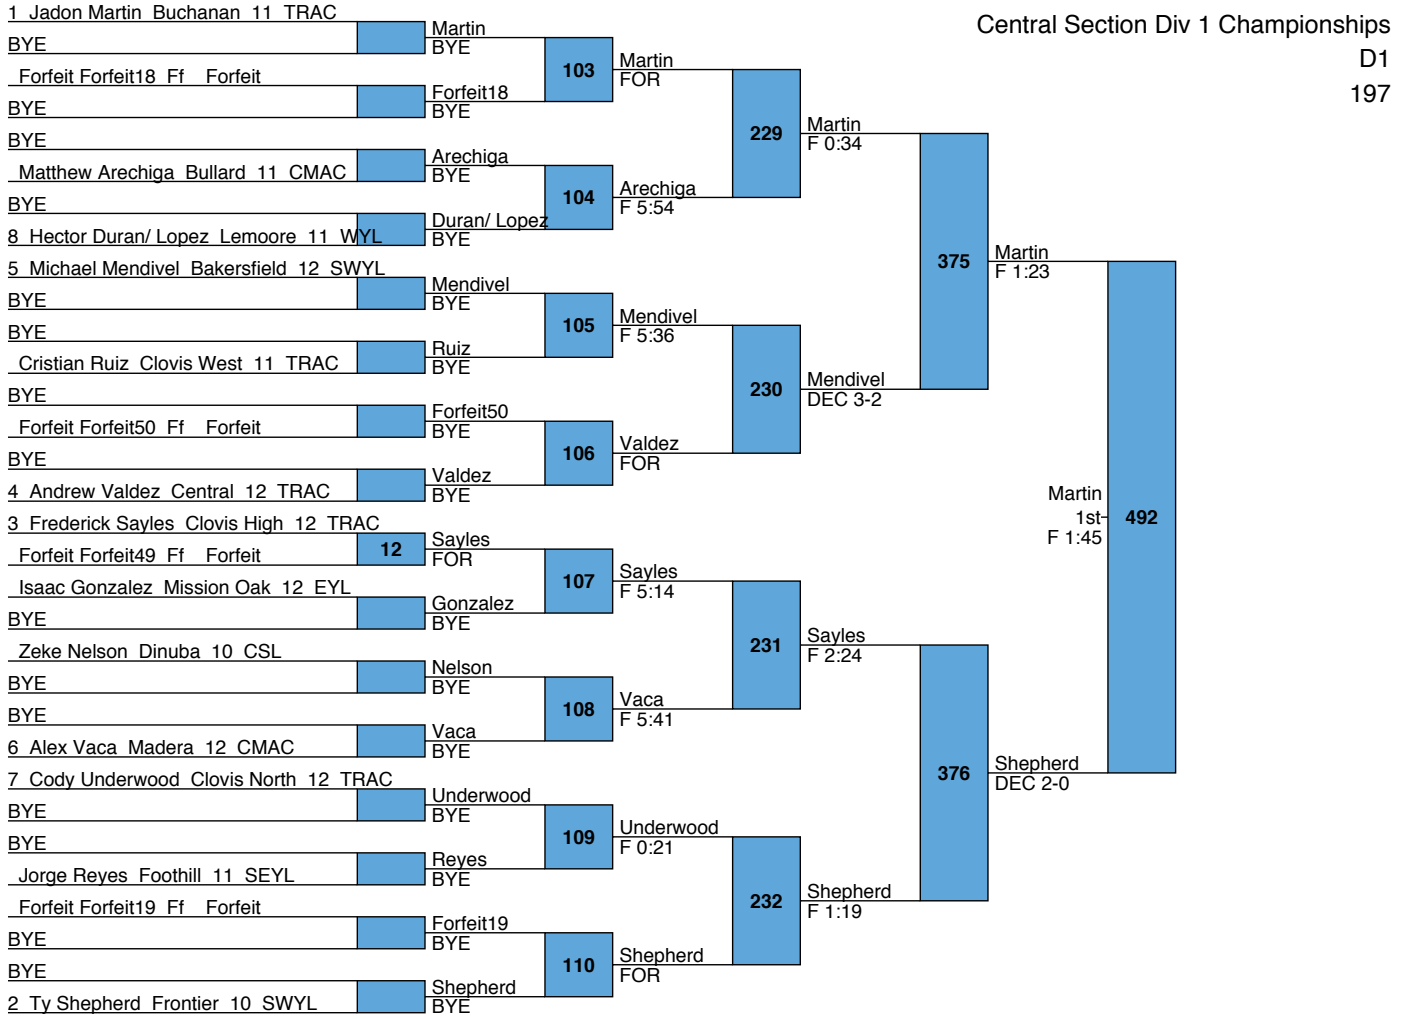

Central Section Div 1 Championships

D1
197

L415 Valdez DEC 11-5
L416 Vaca F 3:41

L377 Gonzalez F 2:25
L378 Underwood DEC 7-6 TB2