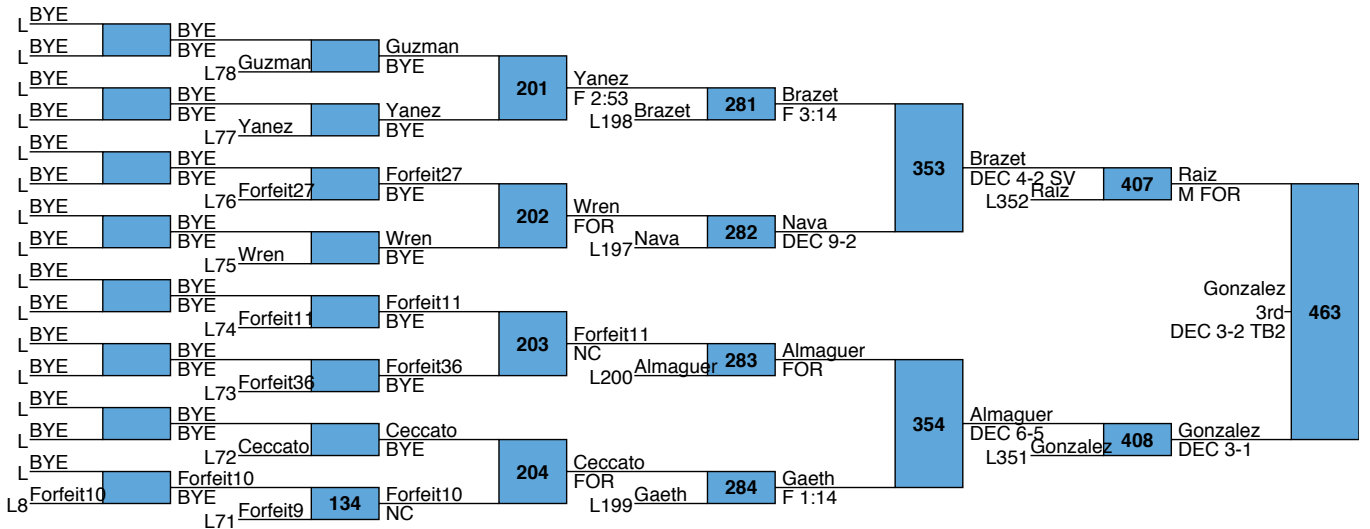

Central Section Div 1 Championships

D1
154

L407 Brazet M FOR
L408 Almaquer 5th M FOR
DEC 3-1

464

L353 Nava DEC 4-2 SV
L354 Gaeth 7th F 1:07
DEC 6-5

465