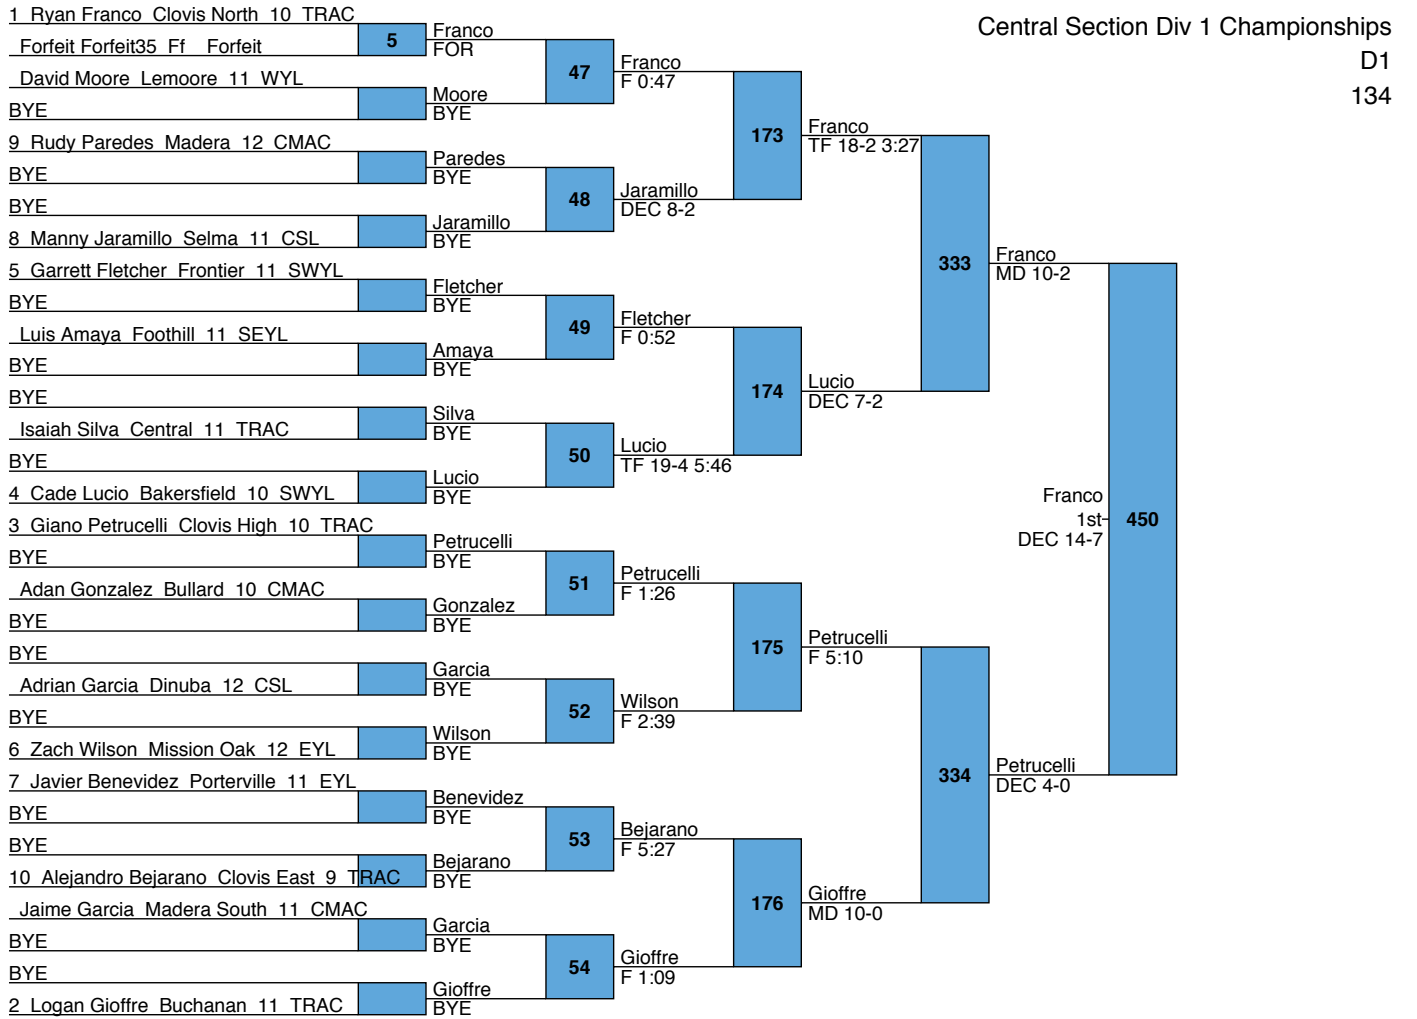

Central Section Div 1 Championships

D1

134

L401 Fletcher DEC 5-1 446 Fletcher 5th
L402 Amaya TF 17-2 4:28 F 1:01

L335 Jaramillo TF 16-1 3:43 Jaramillo 7th
L336 Wilson F 4:39 DEC 8-5