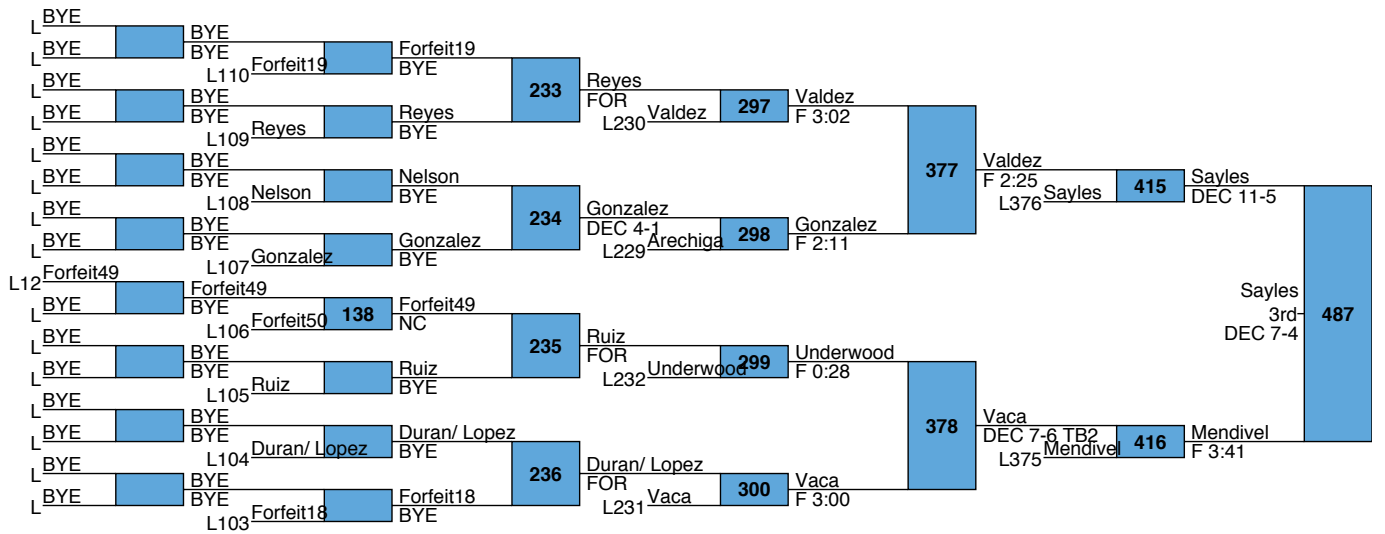

Central Section Div 1 Championships

D1
197

L415 Valdez DEC 11-5
L416 Vaca F 3:41

L377 Gonzalez F 2:25
L378 Underwood DEC 7-6 TB2