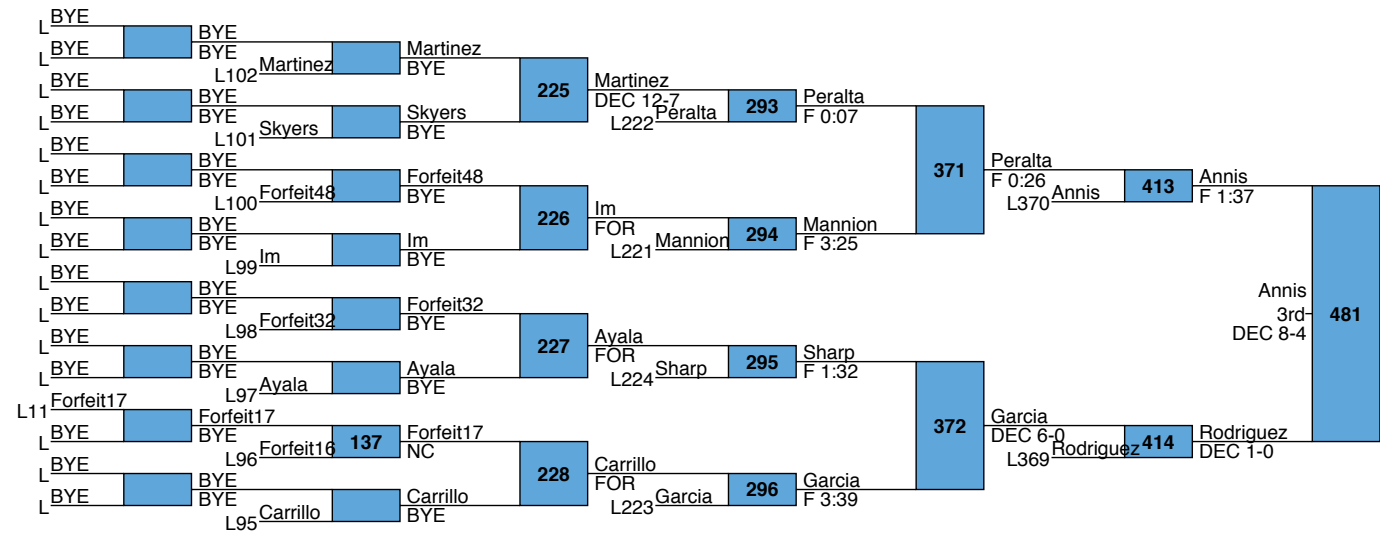

L361 Martinez
F 3:06 473 Martinez
L362 Perez F 0:43
F 0:35

Central Section Div 1 Championships

D1

172

L411 Landin DEC 9-4
 L412 Frantzich 5th DEC 11-7

L365 Smith F 1:25
 L366 Brand 7th DEC 9-4

L289 Reyes
F 1:22 367 Reyes
L290 Davis MD 9-1
F 1:47 478 Reyes
L291 Quintanilla Quintanilla F 4:56
F 1:10 368 FOR
L292 FOR

L367 Davis Davis
MD 9-1 479 -11th
L368 FOR FOR

Central Section Div 1 Championships

D1

184

L413 Peralta F 1:37
 L414 Garcia DEC 1-0
 Peralta 5th F 2:27

L371 Mannion F 0:26
 L372 Sharp DEC 6-0
 Sharp 7th DEC 13-10