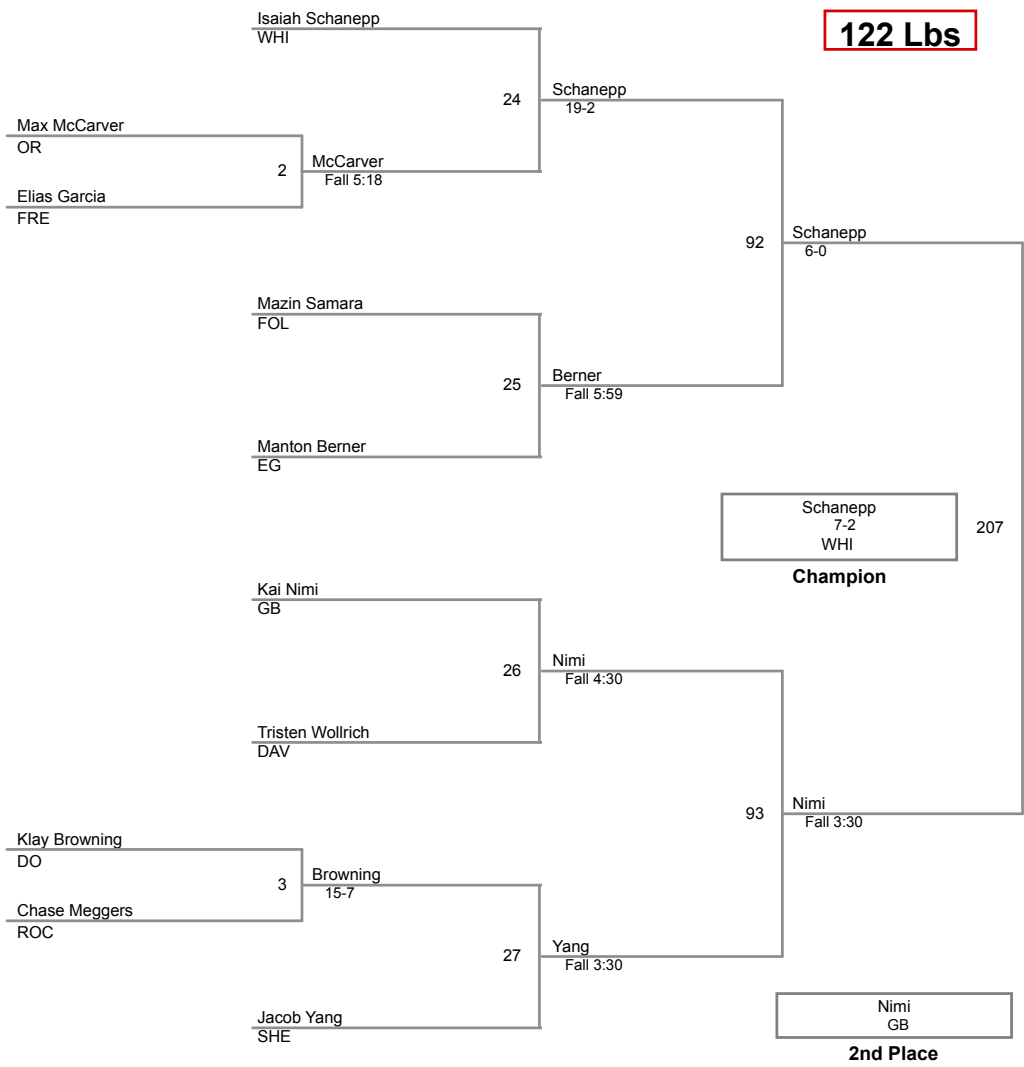

Sac-Joaquin Division 1
Sac-Joaquin Div Division

108 Lbs

Sac-Joaquin Division 1
Sac-Joaquin Div Division

115 Lbs

Sac-Joaquin Division 1
Sac-Joaquin Div Division

122 Lbs

Sac-Joaquin Division 1
 Sac-Joaquin Div Division

128 Lbs

Sac-Joaquin Division 1
Sac-Joaquin Div Division

134 Lbs

Sac-Joaquin Division 1
Sac-Joaquin Div Division

140 Lbs

Sac-Joaquin Division 1
Sac-Joaquin Div Division

147 Lbs

Sac-Joaquin Division 1
Sac-Joaquin Div Division

197 Lbs