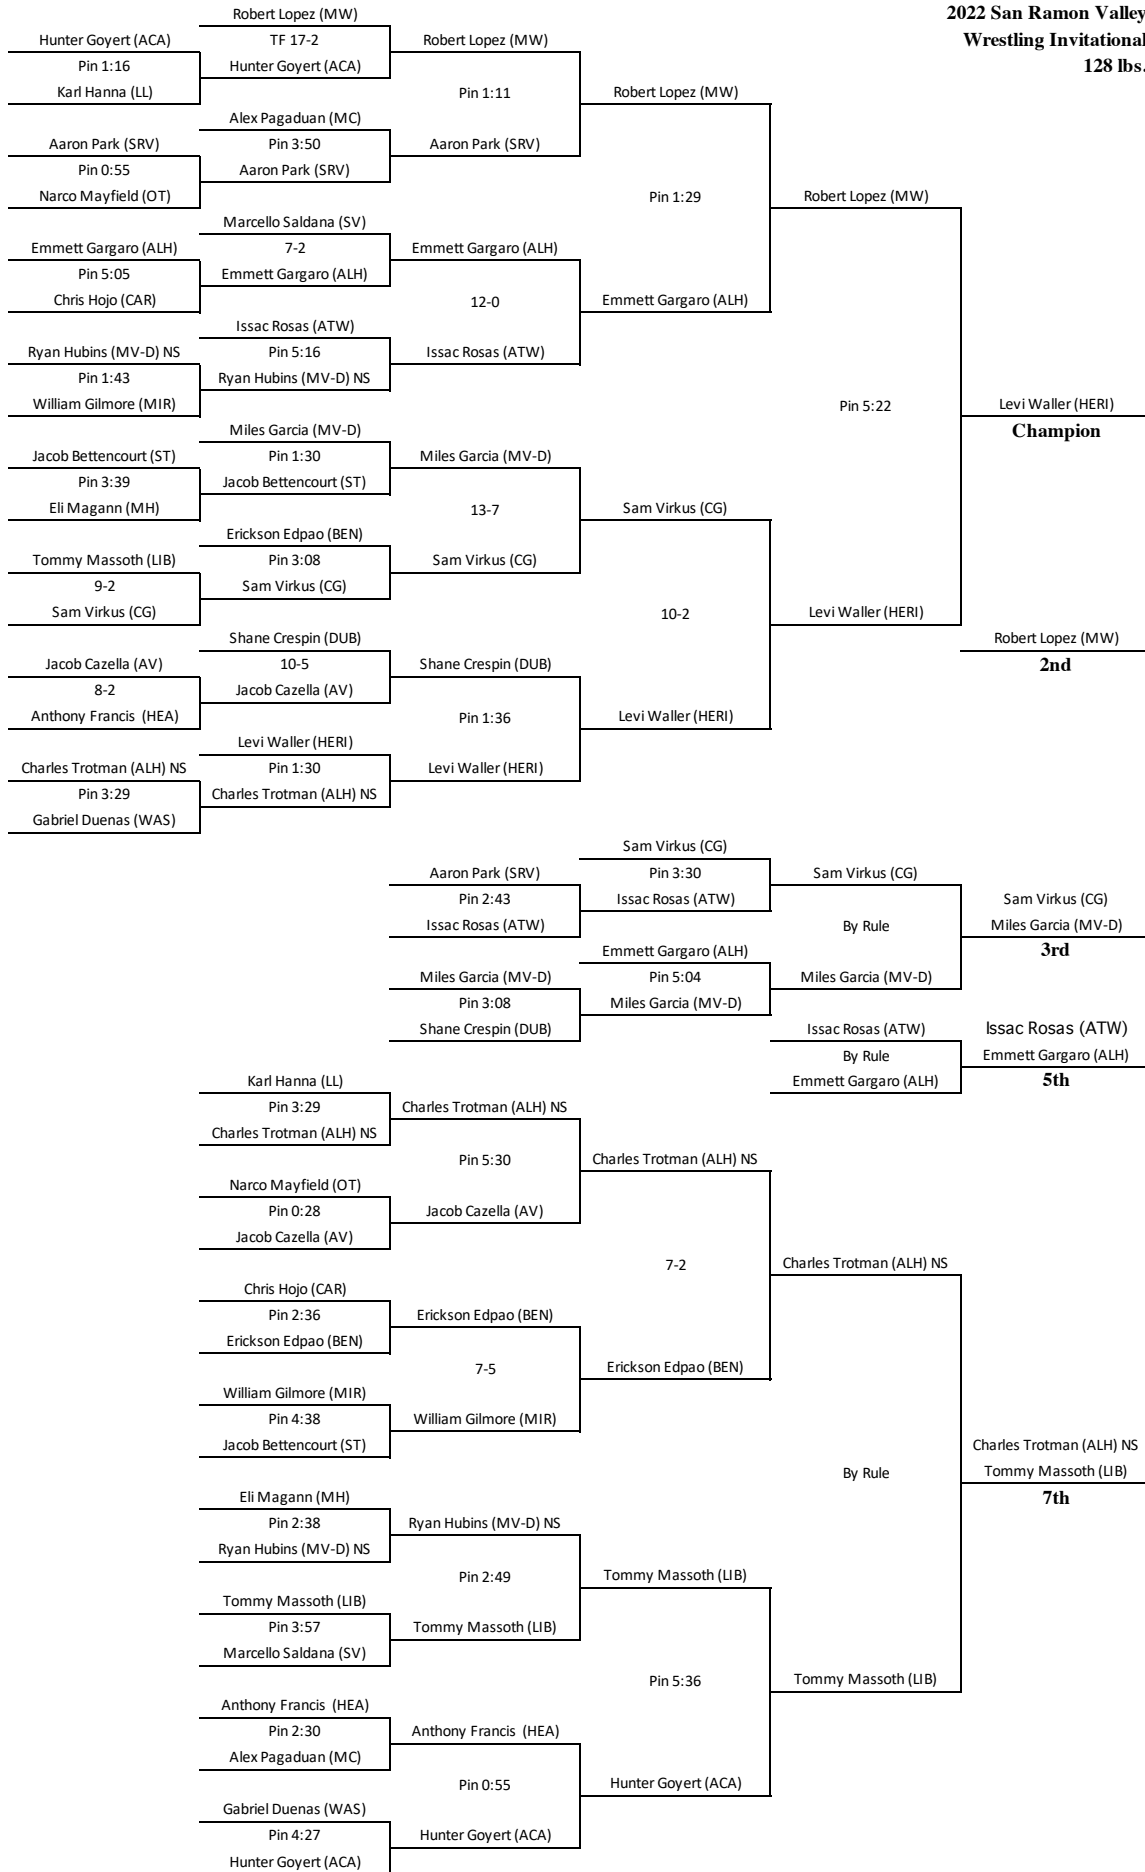

**2022 San Ramon Valley
Wrestling Invitational
128 lbs.**