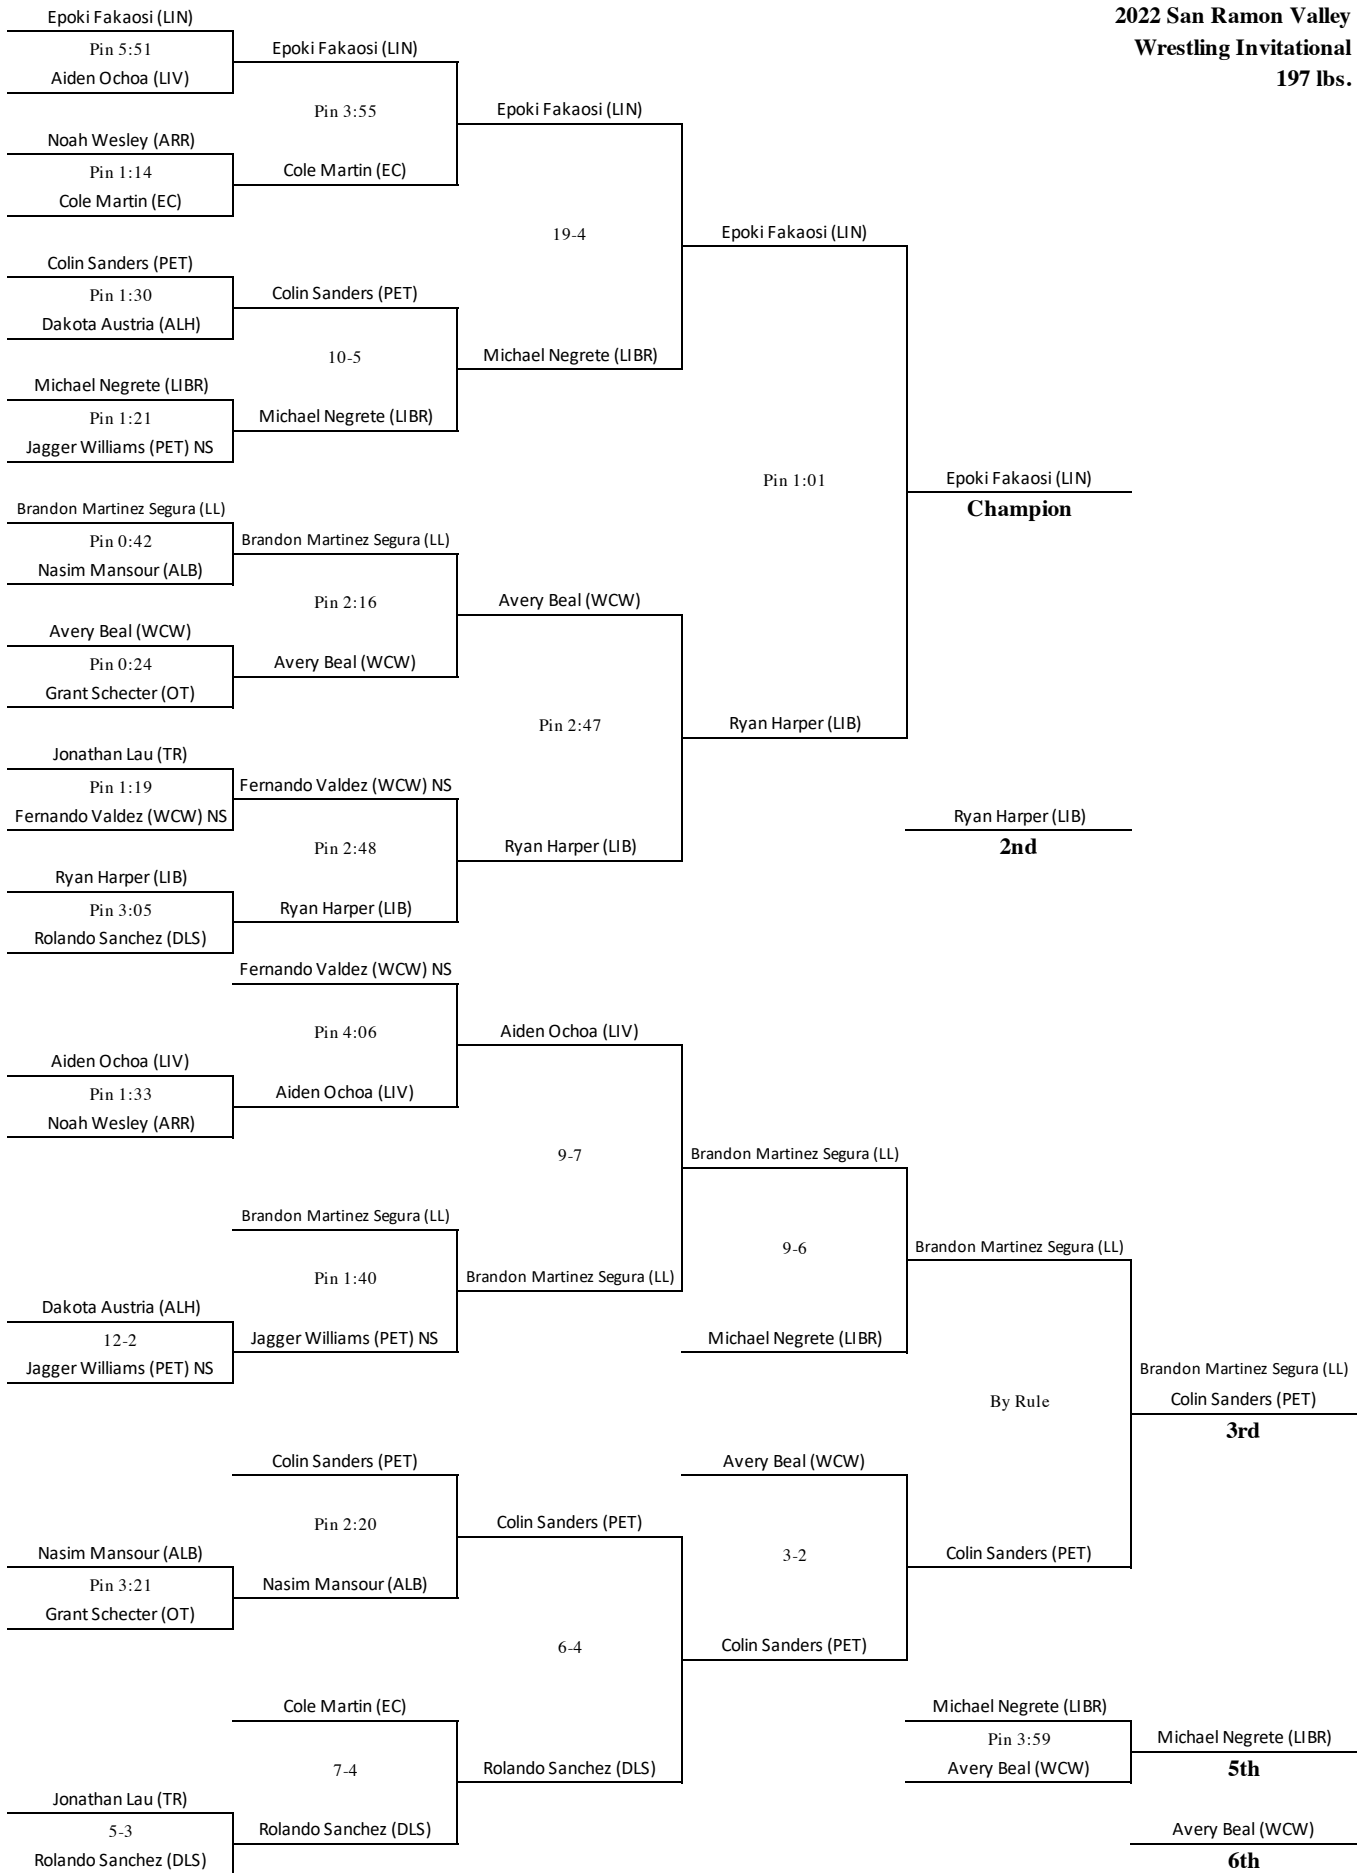

2022 San Ramon Valley
Wrestling Invitational
197 lbs.