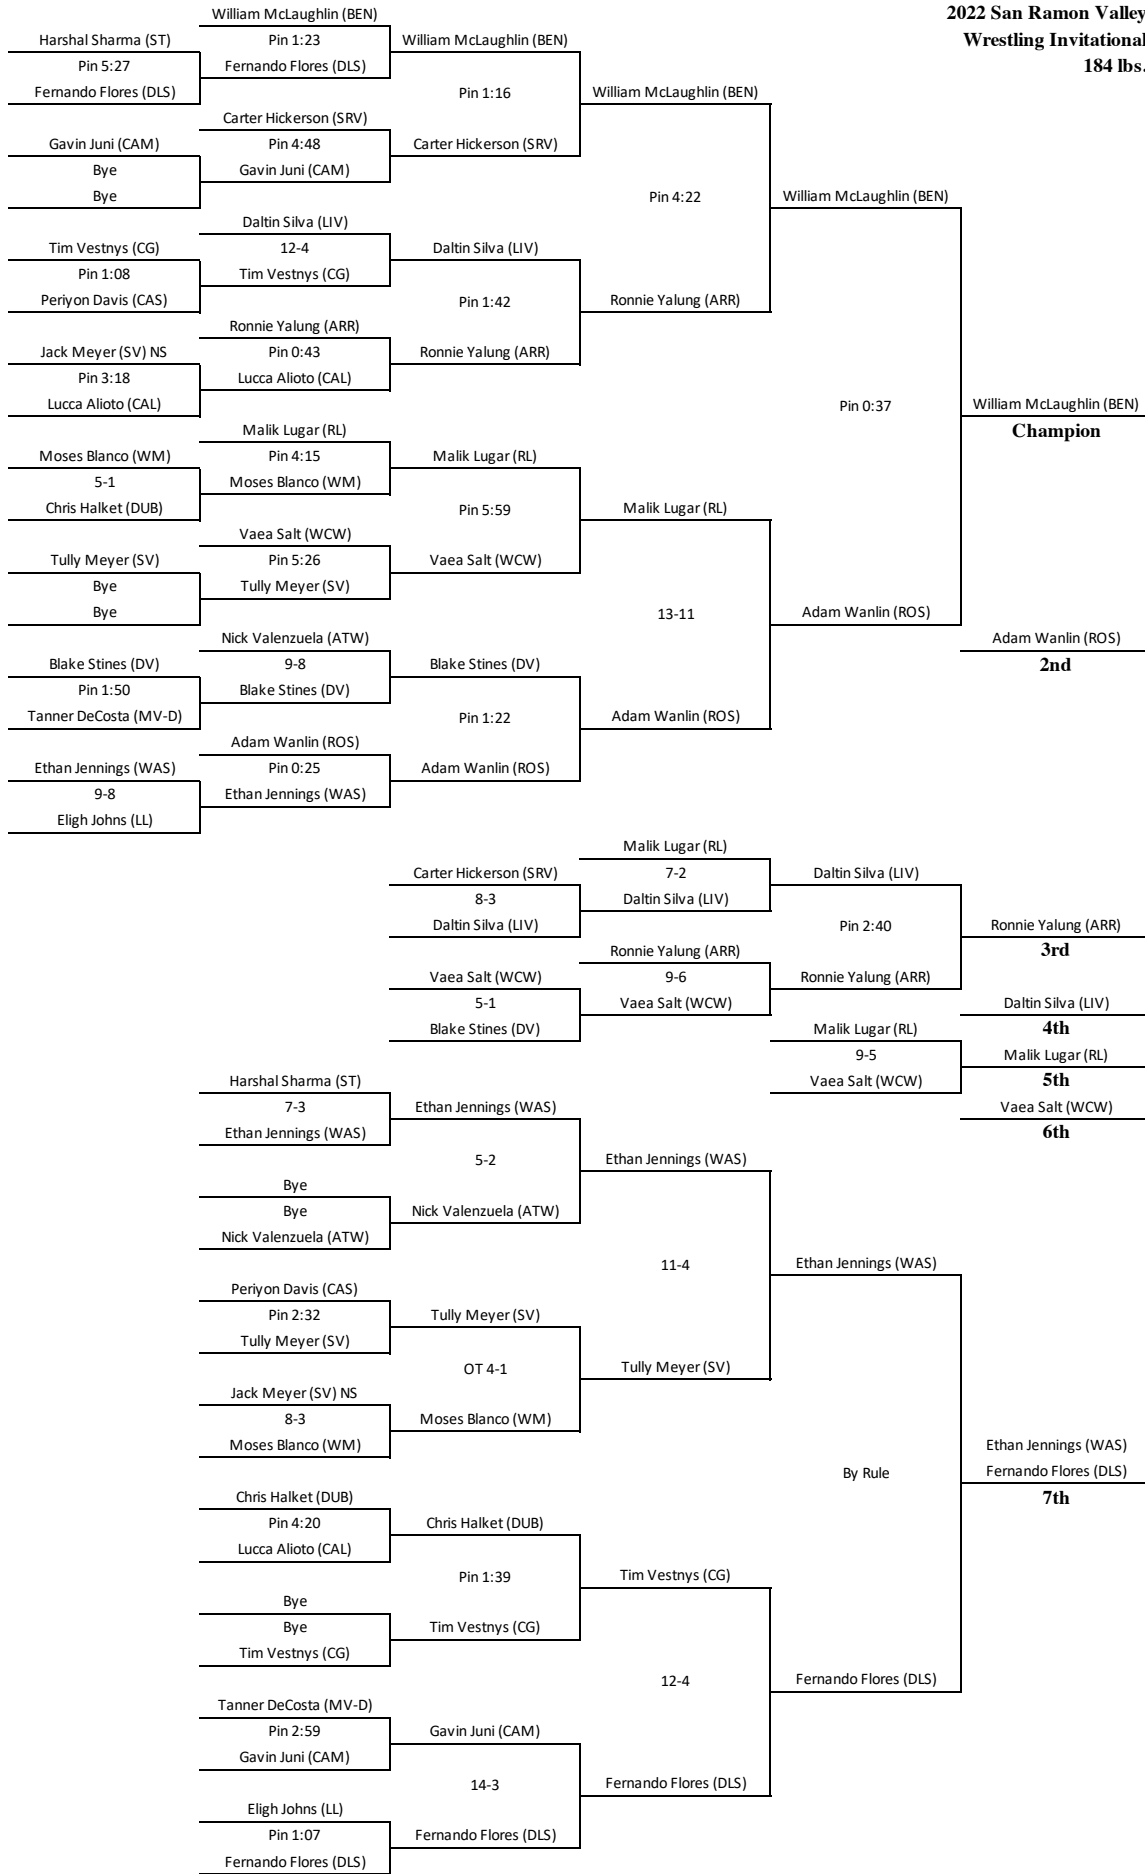

**2022 San Ramon Valley
Wrestling Invitational
184 lbs.**