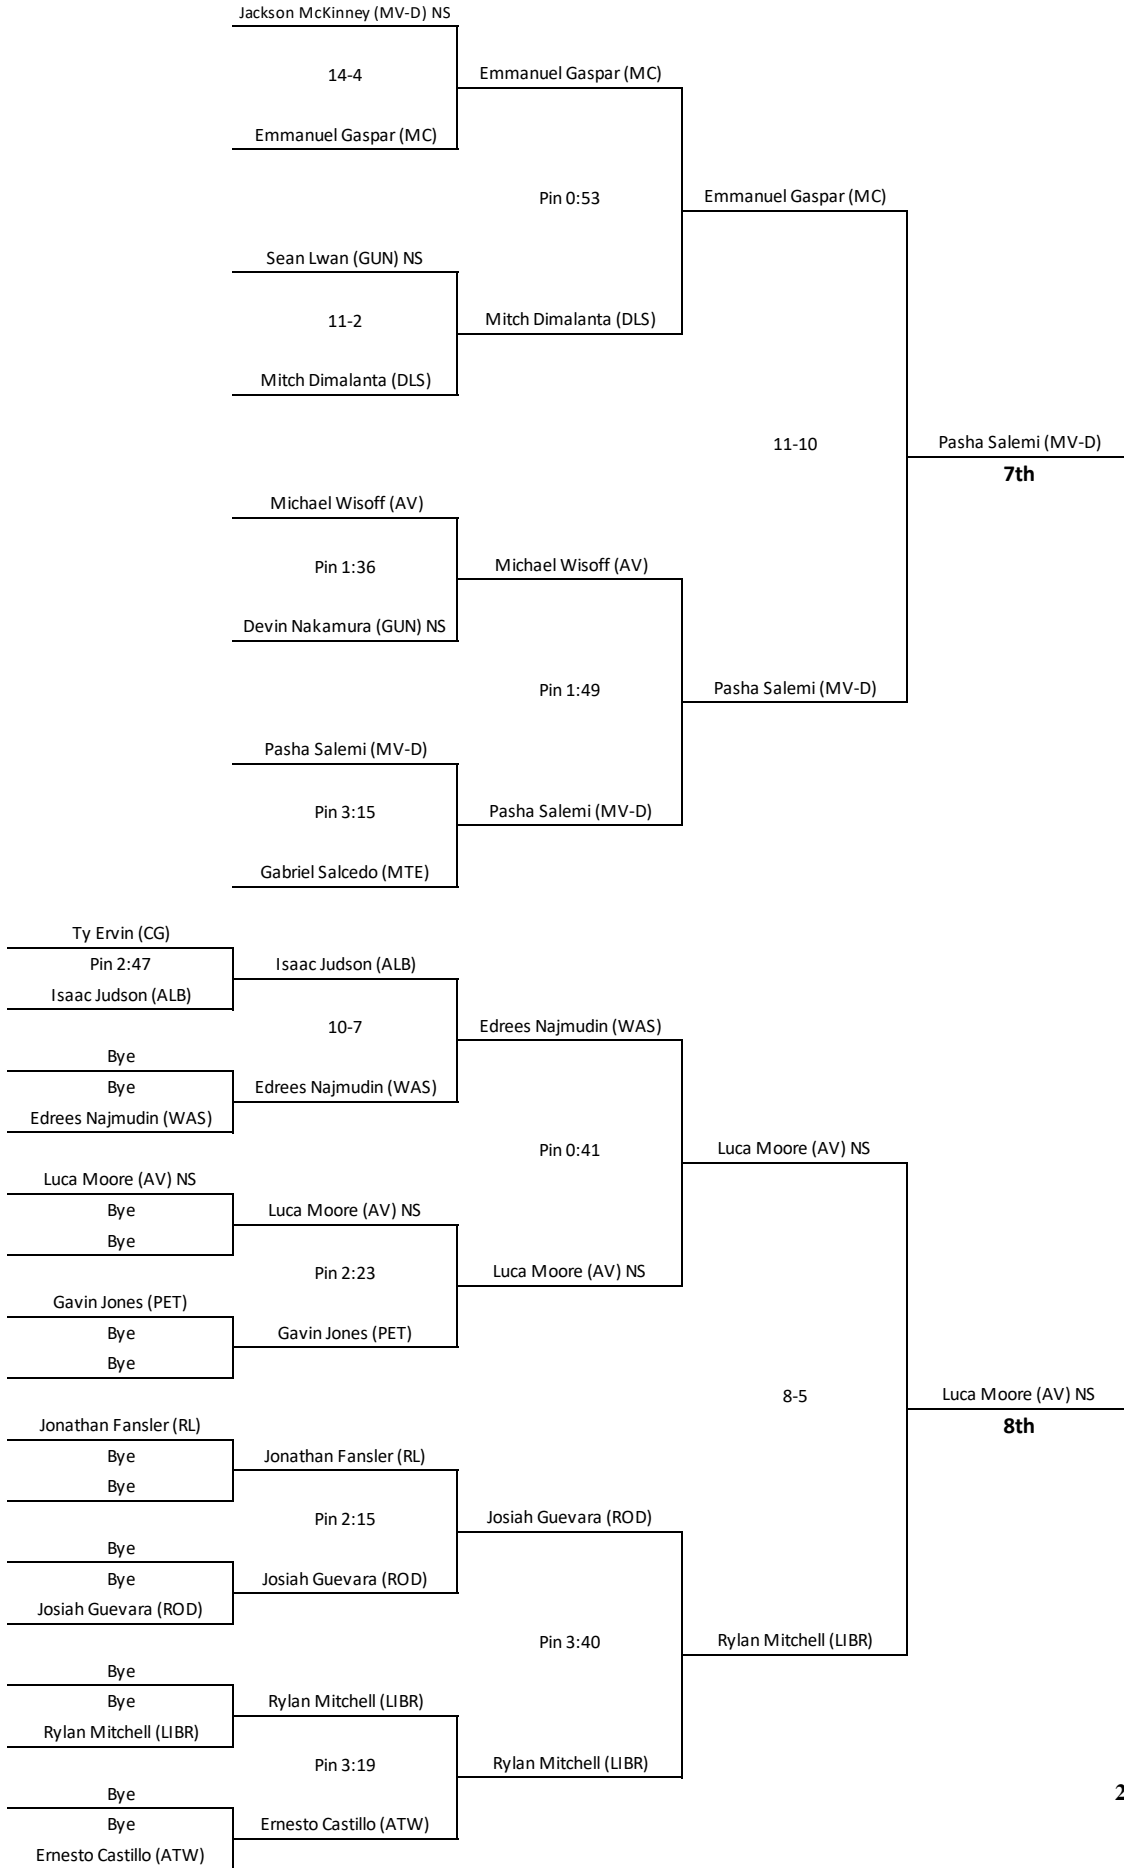

**2022 San Ramon Valley  
Boys Wrestling Invitational**

**FINAL TEAM STANDINGS**

School	Total
Benicia (BEN)	196.5
Liberty (LIB)	114.5
Rosemont (ROS)	91.0
Las Lomas (LL)	90.0
San Ramon Valley (SRV)	81.5
Monte Vista Danville (MV-D)	77.0
Merrill West (MW)	75.5
Tracy (TR)	75.0
Casa Grande (CG)	74.5
Dublin (DUB)	71.0
Liberty Ranch (LIBR)	70.0
Petaluma (PET)	70.0
Northgate (NG)	69.5
Rio Linda (RL)	62.0
California (CAL)	55.0
Amador Valley (AV)	53.0
Albany (ALB)	51.0
Will C Wood (WCW)	50.0
Livermore (LIV)	48.0
Westmont (WM)	48.0
Healdsburg (HEA)	46.0
Vallejo (VAL)	45.5
Atwater (ATW)	45.0
Dougherty Valley (DV)	45.0
Archie Williams (AW)	41.0
Dela Salle (DLS)	40.0
Carlmont (CAR)	37.5
El Cerrito	36.0
Santa Teresa (ST)	35.0
Clayton Valley (CV)	34.0
Campolindo (CAM)	30.5
Alhambra (ALH)	29.5
Lincoln (LIN)	29.5
Heritage (HERI)	29.0
Rodriguez (ROD)	28.0
Washington (WAS)	24.5
Gunn (GUN)	24.0
Antioch (ANT)	23.0
Arroyo (ARR)	23.0
Stuart Hall (SH)	23.0
Vintage (VIN)	22.0
Mt Eden (MTE)	17.0
Miramonte (MIR)	16.0
Acalanes (ACA)	13.0
Capuchino (CAP)	12.0
Sonoma Valley (SV)	12.0
Berkeley (BER)	9.0
San Lorenzo (SL)	9.0
Maria Carrillo (MC)	8.0
Castlemont (CAS)	0.0
Mountain House (MH)	0.0
Oakland Tech (OT)	0.0

**2022 San Ramon Valley  
Wrestling Invitational  
108 lbs.**

**2022 San Ramon Valley  
Wrestling Invitational  
108 lbs.**

**2022 San Ramon Valley  
Wrestling Invitational  
115 lbs.**

**2022 San Ramon Valley  
Wrestling Invitational  
122 lbs.**

**2022 San Ramon Valley  
Wrestling Invitational  
128 lbs.**

**2022 San Ramon Valley  
Wrestling Invitational  
140 lbs.**

**2022 San Ramon Valley  
Wrestling Invitational  
147 lbs.**

**2022 San Ramon Valley  
Wrestling Invitational  
172 lbs.**