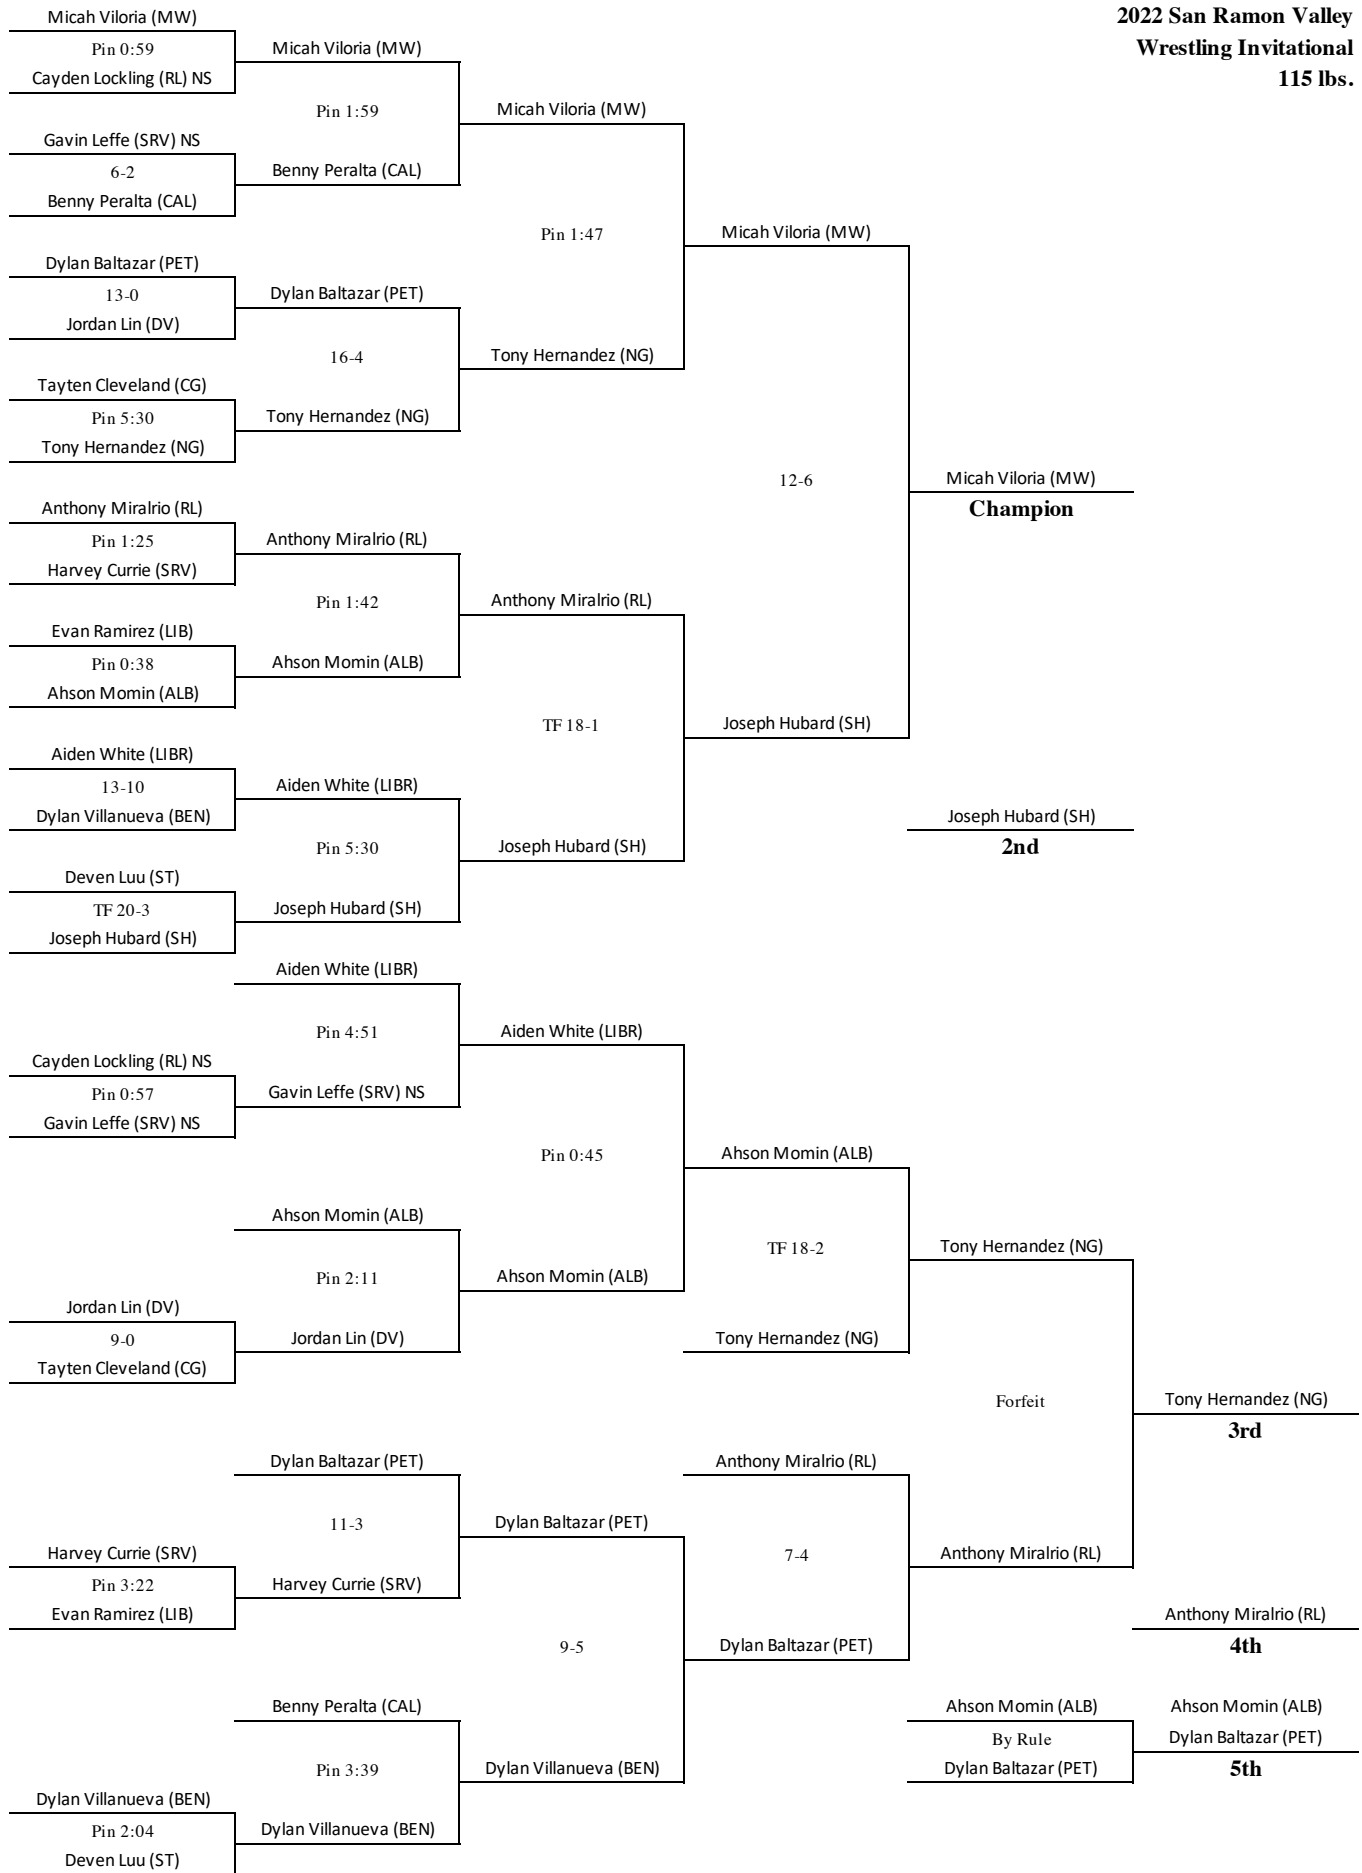

**2022 San Ramon Valley  
Boys Wrestling Invitational**

**FINAL TEAM STANDINGS**

School	Total
Benicia (BEN)	196.5
Liberty (LIB)	114.5
Rosemont (ROS)	91.0
Las Lomas (LL)	90.0
San Ramon Valley (SRV)	81.5
Monte Vista Danville (MV-D)	77.0
Merrill West (MW)	75.5
Tracy (TR)	75.0
Casa Grande (CG)	74.5
Dublin (DUB)	71.0
Liberty Ranch (LIBR)	70.0
Petaluma (PET)	70.0
Northgate (NG)	69.5
Rio Linda (RL)	62.0
California (CAL)	55.0
Amador Valley (AV)	53.0
Albany (ALB)	51.0
Will C Wood (WCW)	50.0
Livermore (LIV)	48.0
Westmont (WM)	48.0
Healdsburg (HEA)	46.0
Vallejo (VAL)	45.5
Atwater (ATW)	45.0
Dougherty Valley (DV)	45.0
Archie Williams (AW)	41.0
Dela Salle (DLS)	40.0
Carlmont (CAR)	37.5
El Cerrito	36.0
Santa Teresa (ST)	35.0
Clayton Valley (CV)	34.0
Campolindo (CAM)	30.5
Alhambra (ALH)	29.5
Lincoln (LIN)	29.5
Heritage (HERI)	29.0
Rodriguez (ROD)	28.0
Washington (WAS)	24.5
Gunn (GUN)	24.0
Antioch (ANT)	23.0
Arroyo (ARR)	23.0
Stuart Hall (SH)	23.0
Vintage (VIN)	22.0
Mt Eden (MTE)	17.0
Miramonte (MIR)	16.0
Acalanes (ACA)	13.0
Capuchino (CAP)	12.0
Sonoma Valley (SV)	12.0
Berkeley (BER)	9.0
San Lorenzo (SL)	9.0
Maria Carrillo (MC)	8.0
Castlemont (CAS)	0.0
Mountain House (MH)	0.0
Oakland Tech (OT)	0.0

**2022 San Ramon Valley  
Wrestling Invitational  
108 lbs.**

**2022 San Ramon Valley  
Wrestling Invitational  
108 lbs.**

**2022 San Ramon Valley  
Wrestling Invitational  
115 lbs.**

**2022 San Ramon Valley  
Wrestling Invitational  
122 lbs.**