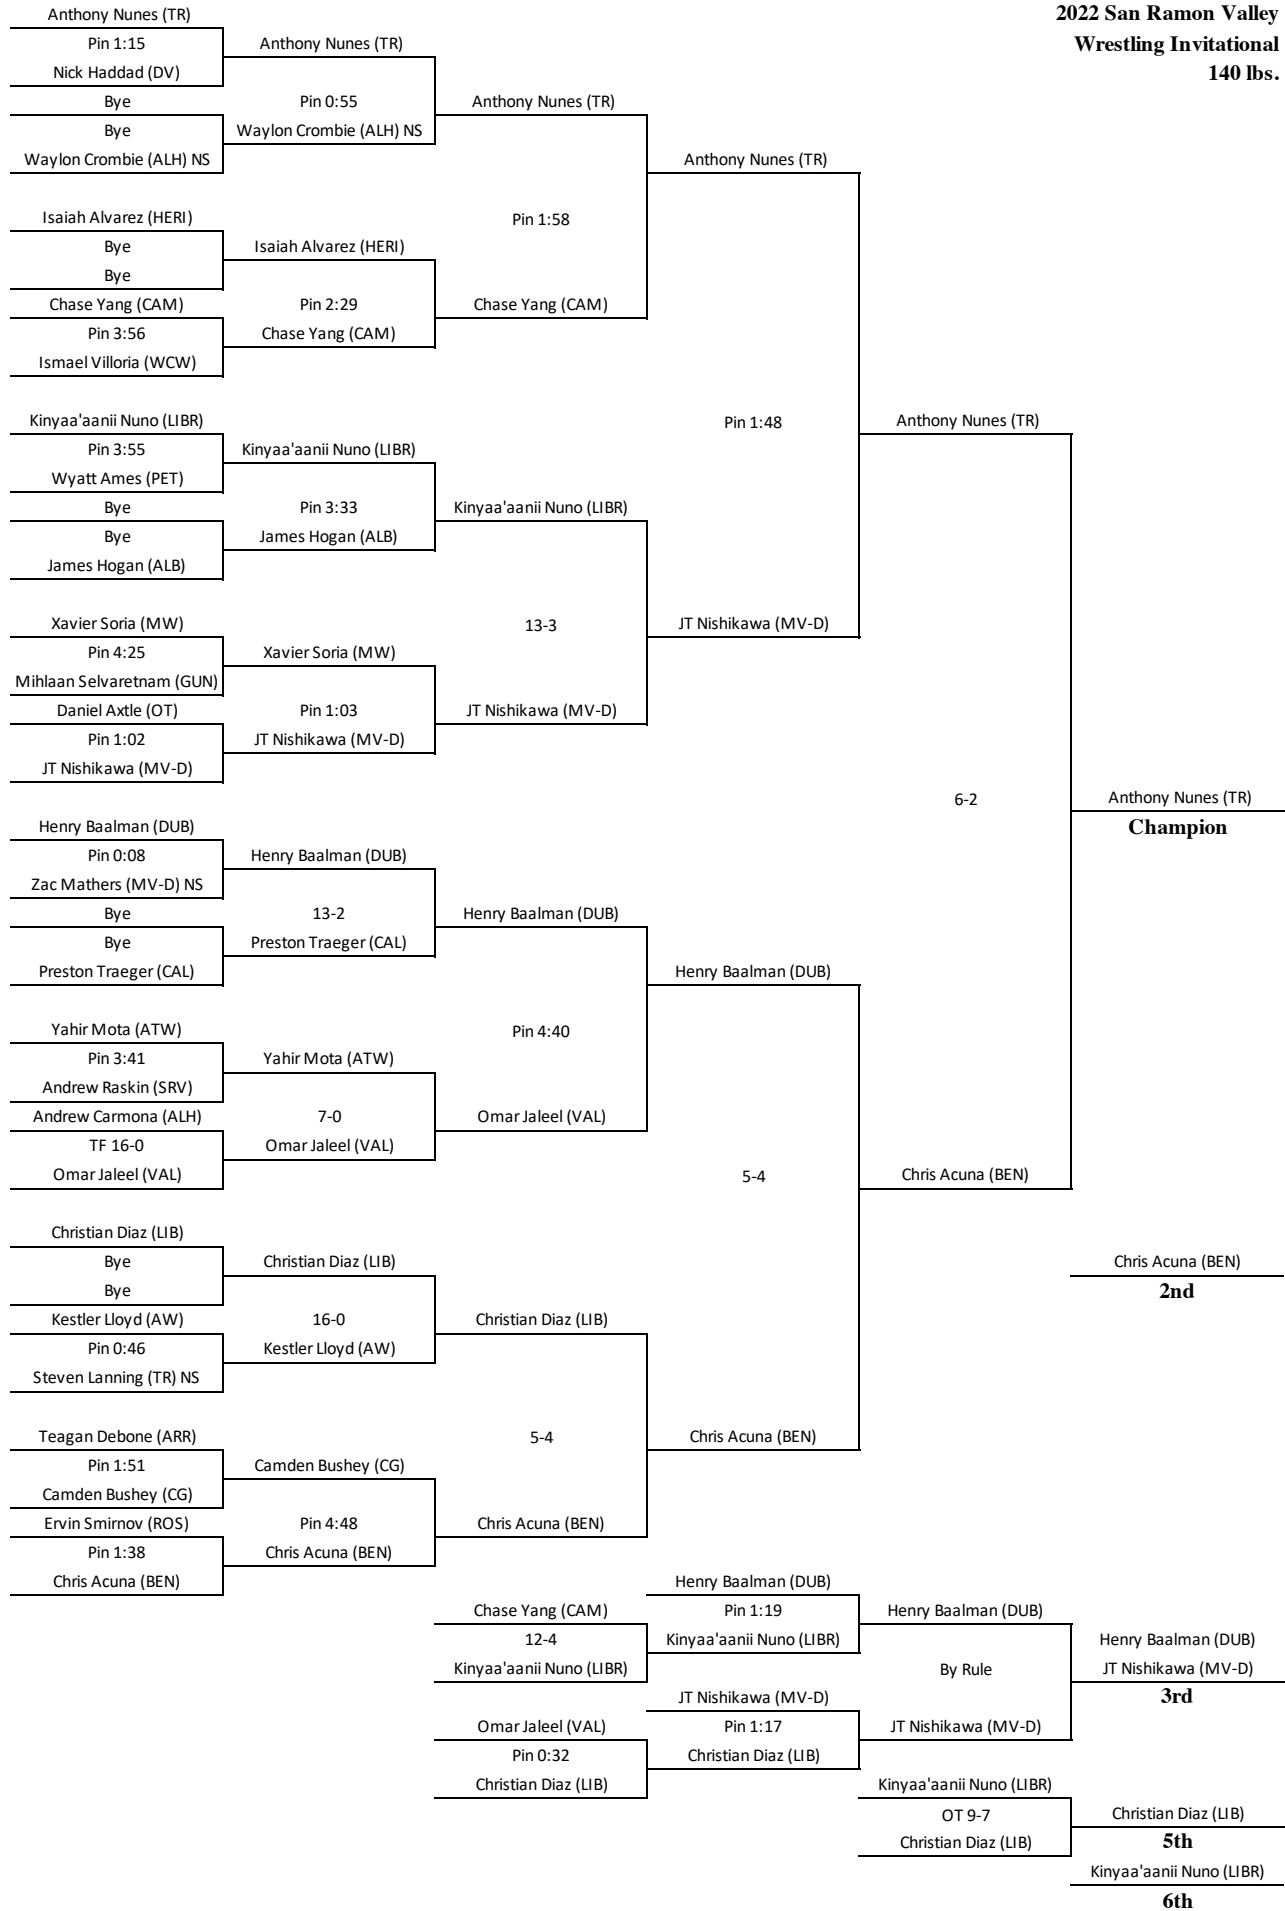

**2022 San Ramon Valley
Wrestling Invitational
140 lbs.**