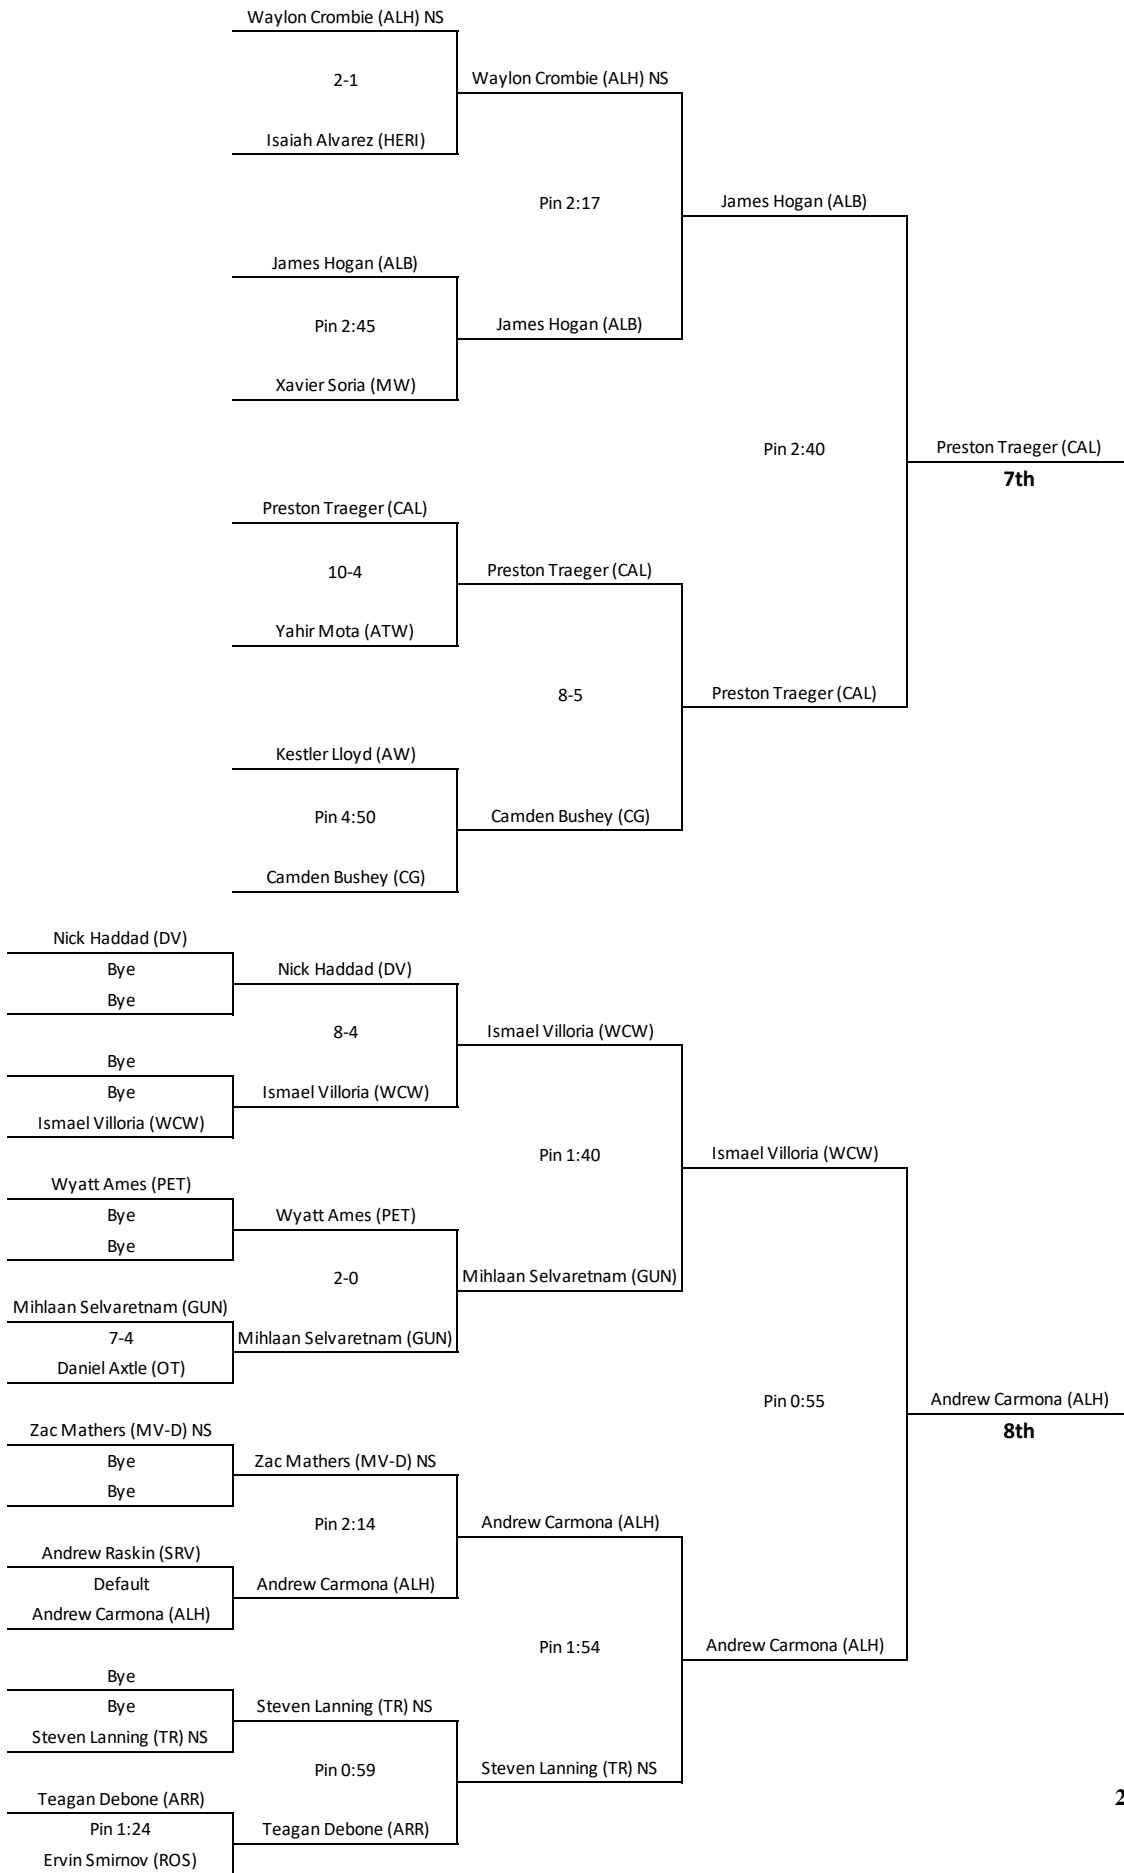

**2022 San Ramon Valley  
Boys Wrestling Invitational**

**FINAL TEAM STANDINGS**

School	Total
Benicia (BEN)	196.5
Liberty (LIB)	114.5
Rosemont (ROS)	91.0
Las Lomas (LL)	90.0
San Ramon Valley (SRV)	81.5
Monte Vista Danville (MV-D)	77.0
Merrill West (MW)	75.5
Tracy (TR)	75.0
Casa Grande (CG)	74.5
Dublin (DUB)	71.0
Liberty Ranch (LIBR)	70.0
Petaluma (PET)	70.0
Northgate (NG)	69.5
Rio Linda (RL)	62.0
California (CAL)	55.0
Amador Valley (AV)	53.0
Albany (ALB)	51.0
Will C Wood (WCW)	50.0
Livermore (LIV)	48.0
Westmont (WM)	48.0
Healdsburg (HEA)	46.0
Vallejo (VAL)	45.5
Atwater (ATW)	45.0
Dougherty Valley (DV)	45.0
Archie Williams (AW)	41.0
Dela Salle (DLS)	40.0
Carlmont (CAR)	37.5
El Cerrito	36.0
Santa Teresa (ST)	35.0
Clayton Valley (CV)	34.0
Campolindo (CAM)	30.5
Alhambra (ALH)	29.5
Lincoln (LIN)	29.5
Heritage (HERI)	29.0
Rodriguez (ROD)	28.0
Washington (WAS)	24.5
Gunn (GUN)	24.0
Antioch (ANT)	23.0
Arroyo (ARR)	23.0
Stuart Hall (SH)	23.0
Vintage (VIN)	22.0
Mt Eden (MTE)	17.0
Miramonte (MIR)	16.0
Acalanes (ACA)	13.0
Capuchino (CAP)	12.0
Sonoma Valley (SV)	12.0
Berkeley (BER)	9.0
San Lorenzo (SL)	9.0
Maria Carrillo (MC)	8.0
Castlemont (CAS)	0.0
Mountain House (MH)	0.0
Oakland Tech (OT)	0.0

**2022 San Ramon Valley  
Wrestling Invitational  
128 lbs.**

**2022 San Ramon Valley  
Wrestling Invitational  
140 lbs.**

**2022 San Ramon Valley  
Wrestling Invitational  
147 lbs.**

**2022 San Ramon Valley  
Wrestling Invitational  
172 lbs.**