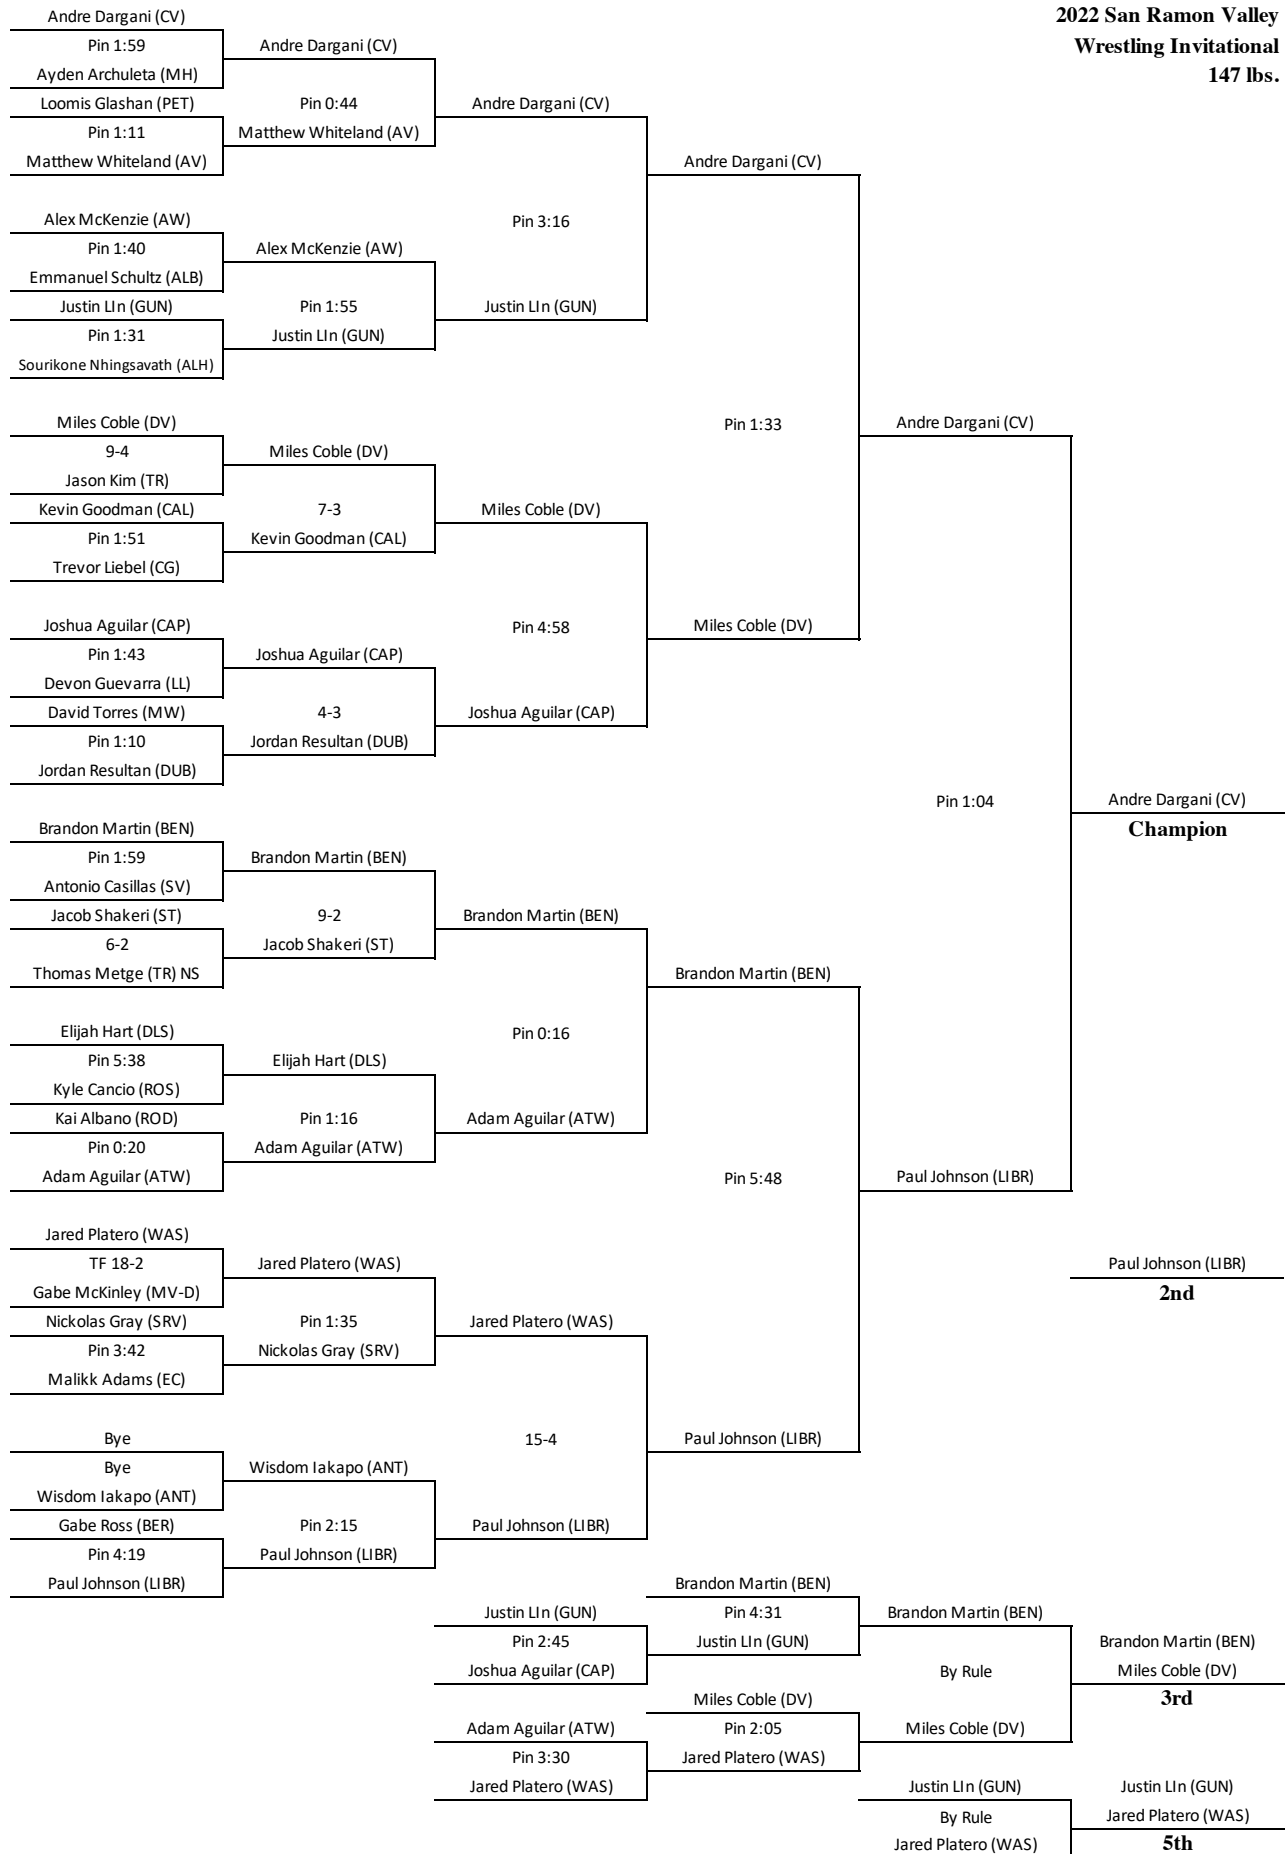

**2022 San Ramon Valley  
Boys Wrestling Invitational**

**FINAL TEAM STANDINGS**

School	Total
Benicia (BEN)	196.5
Liberty (LIB)	114.5
Rosemont (ROS)	91.0
Las Lomas (LL)	90.0
San Ramon Valley (SRV)	81.5
Monte Vista Danville (MV-D)	77.0
Merrill West (MW)	75.5
Tracy (TR)	75.0
Casa Grande (CG)	74.5
Dublin (DUB)	71.0
Liberty Ranch (LIBR)	70.0
Petaluma (PET)	70.0
Northgate (NG)	69.5
Rio Linda (RL)	62.0
California (CAL)	55.0
Amador Valley (AV)	53.0
Albany (ALB)	51.0
Will C Wood (WCW)	50.0
Livermore (LIV)	48.0
Westmont (WM)	48.0
Healdsburg (HEA)	46.0
Vallejo (VAL)	45.5
Atwater (ATW)	45.0
Dougherty Valley (DV)	45.0
Archie Williams (AW)	41.0
Dela Salle (DLS)	40.0
Carlmont (CAR)	37.5
El Cerrito	36.0
Santa Teresa (ST)	35.0
Clayton Valley (CV)	34.0
Campolindo (CAM)	30.5
Alhambra (ALH)	29.5
Lincoln (LIN)	29.5
Heritage (HERI)	29.0
Rodriguez (ROD)	28.0
Washington (WAS)	24.5
Gunn (GUN)	24.0
Antioch (ANT)	23.0
Arroyo (ARR)	23.0
Stuart Hall (SH)	23.0
Vintage (VIN)	22.0
Mt Eden (MTE)	17.0
Miramonte (MIR)	16.0
Acalanes (ACA)	13.0
Capuchino (CAP)	12.0
Sonoma Valley (SV)	12.0
Berkeley (BER)	9.0
San Lorenzo (SL)	9.0
Maria Carrillo (MC)	8.0
Castlemont (CAS)	0.0
Mountain House (MH)	0.0
Oakland Tech (OT)	0.0

**2022 San Ramon Valley  
Wrestling Invitational  
128 lbs.**

**2022 San Ramon Valley  
Wrestling Invitational  
140 lbs.**

**2022 San Ramon Valley  
Wrestling Invitational  
147 lbs.**

**2022 San Ramon Valley  
Wrestling Invitational  
172 lbs.**