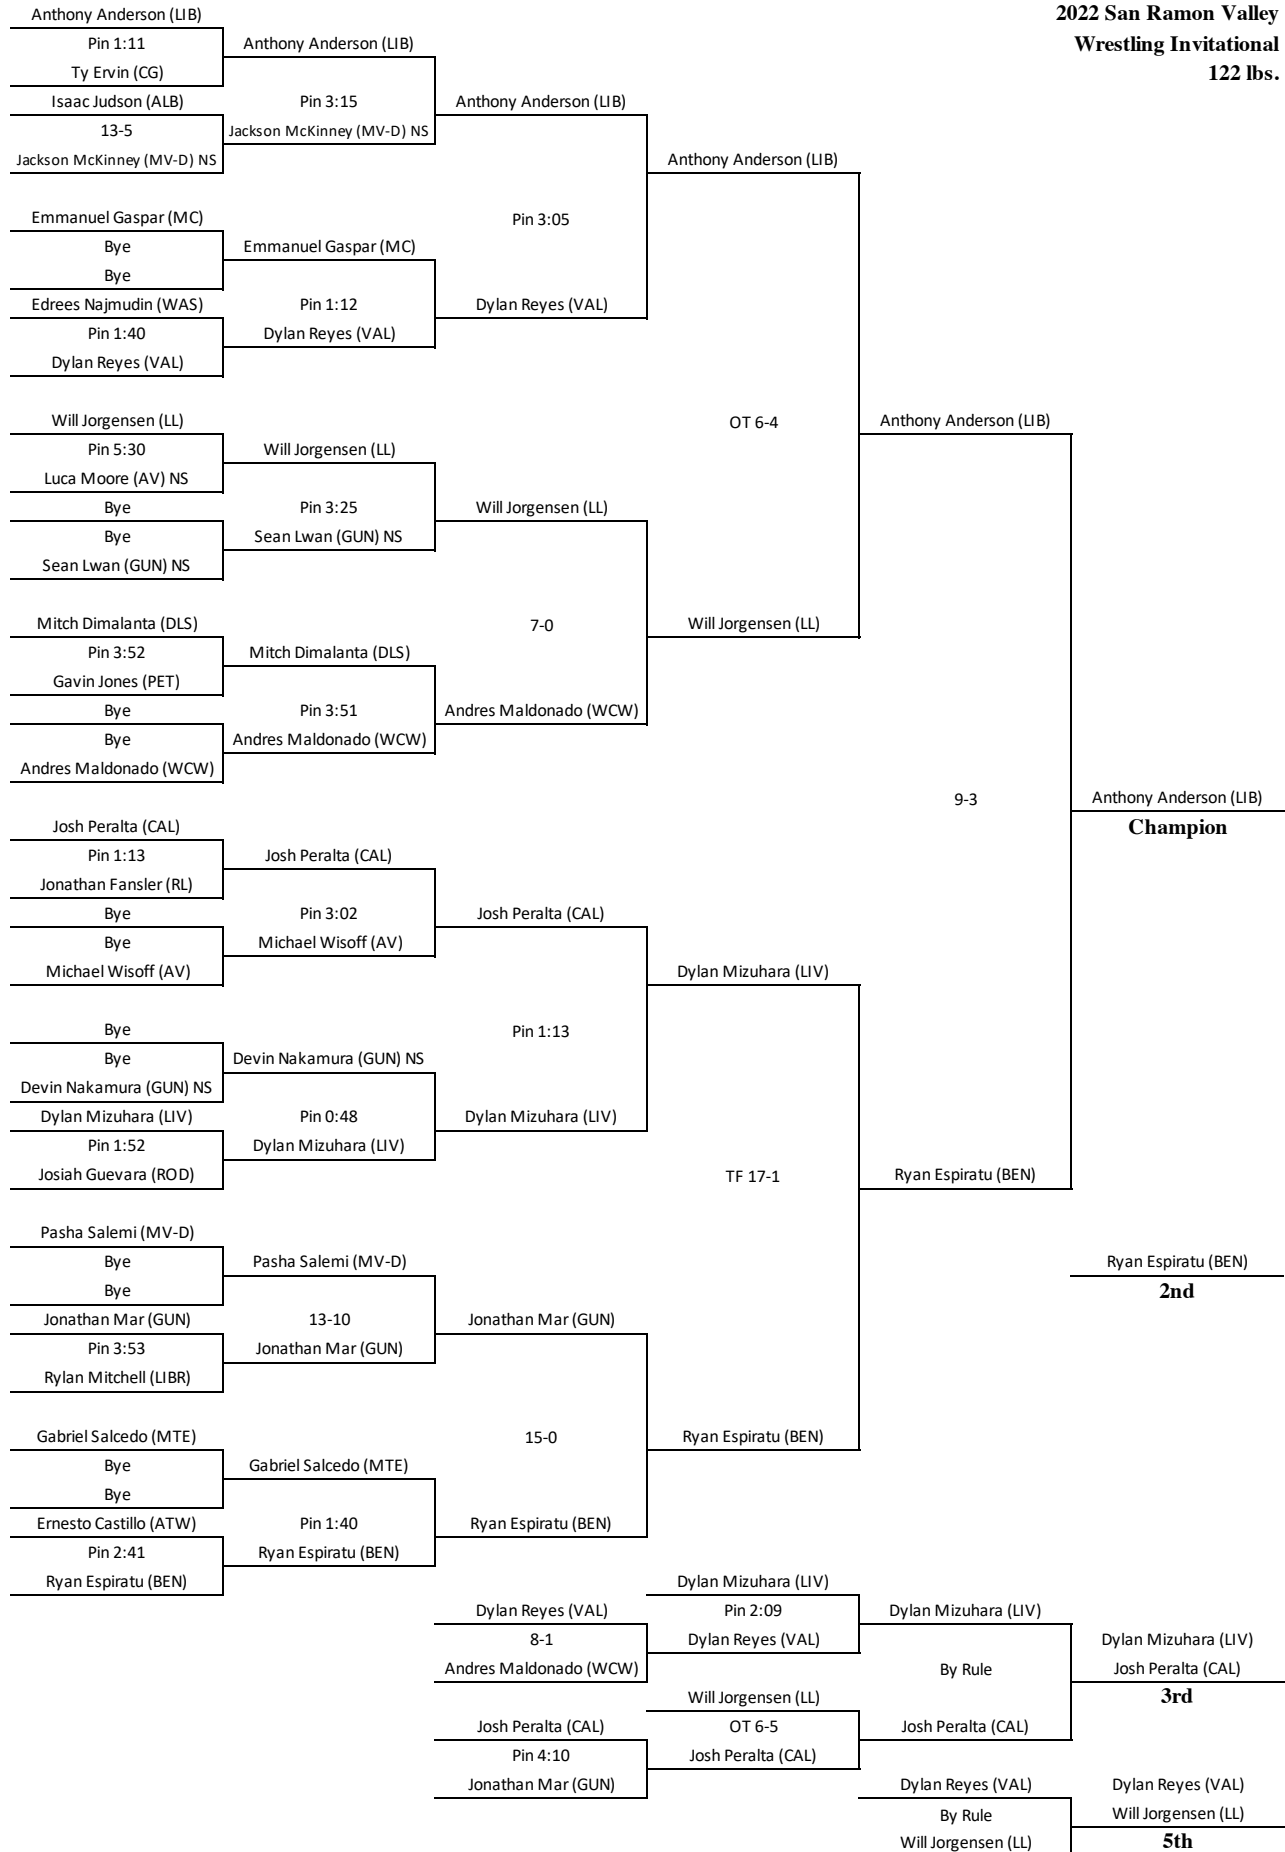

**2022 San Ramon Valley  
Boys Wrestling Invitational**

**FINAL TEAM STANDINGS**

School	Total
Benicia (BEN)	196.5
Liberty (LIB)	114.5
Rosemont (ROS)	91.0
Las Lomas (LL)	90.0
San Ramon Valley (SRV)	81.5
Monte Vista Danville (MV-D)	77.0
Merrill West (MW)	75.5
Tracy (TR)	75.0
Casa Grande (CG)	74.5
Dublin (DUB)	71.0
Liberty Ranch (LIBR)	70.0
Petaluma (PET)	70.0
Northgate (NG)	69.5
Rio Linda (RL)	62.0
California (CAL)	55.0
Amador Valley (AV)	53.0
Albany (ALB)	51.0
Will C Wood (WCW)	50.0
Livermore (LIV)	48.0
Westmont (WM)	48.0
Healdsburg (HEA)	46.0
Vallejo (VAL)	45.5
Atwater (ATW)	45.0
Dougherty Valley (DV)	45.0
Archie Williams (AW)	41.0
Dela Salle (DLS)	40.0
Carlmont (CAR)	37.5
El Cerrito	36.0
Santa Teresa (ST)	35.0
Clayton Valley (CV)	34.0
Campolindo (CAM)	30.5
Alhambra (ALH)	29.5
Lincoln (LIN)	29.5
Heritage (HERI)	29.0
Rodriguez (ROD)	28.0
Washington (WAS)	24.5
Gunn (GUN)	24.0
Antioch (ANT)	23.0
Arroyo (ARR)	23.0
Stuart Hall (SH)	23.0
Vintage (VIN)	22.0
Mt Eden (MTE)	17.0
Miramonte (MIR)	16.0
Acalanes (ACA)	13.0
Capuchino (CAP)	12.0
Sonoma Valley (SV)	12.0
Berkeley (BER)	9.0
San Lorenzo (SL)	9.0
Maria Carrillo (MC)	8.0
Castlemont (CAS)	0.0
Mountain House (MH)	0.0
Oakland Tech (OT)	0.0

**2022 San Ramon Valley  
Wrestling Invitational  
108 lbs.**

**2022 San Ramon Valley  
Wrestling Invitational  
108 lbs.**

**2022 San Ramon Valley  
Wrestling Invitational  
115 lbs.**

**2022 San Ramon Valley  
Wrestling Invitational  
122 lbs.**