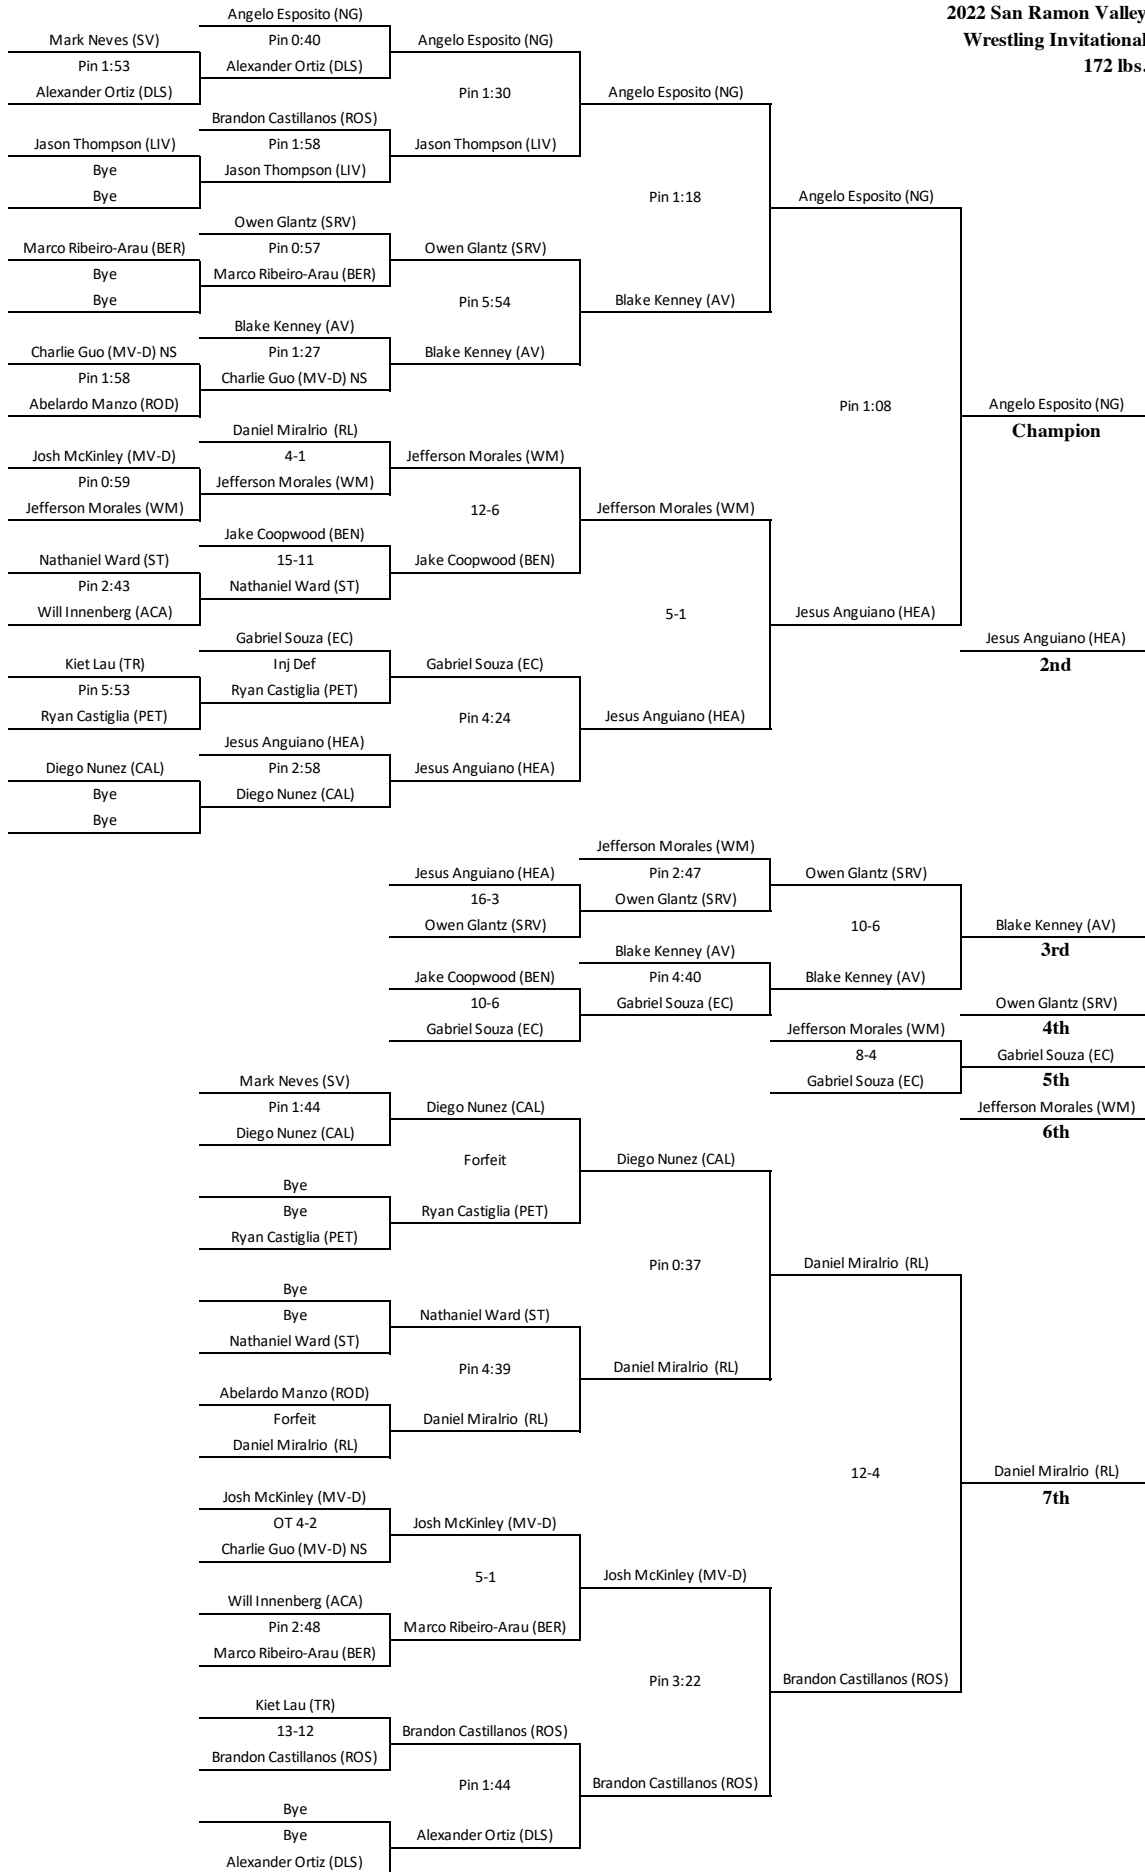

**2022 San Ramon Valley  
Boys Wrestling Invitational**

**FINAL TEAM STANDINGS**

School	Total
Benicia (BEN)	196.5
Liberty (LIB)	114.5
Rosemont (ROS)	91.0
Las Lomas (LL)	90.0
San Ramon Valley (SRV)	81.5
Monte Vista Danville (MV-D)	77.0
Merrill West (MW)	75.5
Tracy (TR)	75.0
Casa Grande (CG)	74.5
Dublin (DUB)	71.0
Liberty Ranch (LIBR)	70.0
Petaluma (PET)	70.0
Northgate (NG)	69.5
Rio Linda (RL)	62.0
California (CAL)	55.0
Amador Valley (AV)	53.0
Albany (ALB)	51.0
Will C Wood (WCW)	50.0
Livermore (LIV)	48.0
Westmont (WM)	48.0
Healdsburg (HEA)	46.0
Vallejo (VAL)	45.5
Atwater (ATW)	45.0
Dougherty Valley (DV)	45.0
Archie Williams (AW)	41.0
Dela Salle (DLS)	40.0
Carlmont (CAR)	37.5
El Cerrito	36.0
Santa Teresa (ST)	35.0
Clayton Valley (CV)	34.0
Campolindo (CAM)	30.5
Alhambra (ALH)	29.5
Lincoln (LIN)	29.5
Heritage (HERI)	29.0
Rodriguez (ROD)	28.0
Washington (WAS)	24.5
Gunn (GUN)	24.0
Antioch (ANT)	23.0
Arroyo (ARR)	23.0
Stuart Hall (SH)	23.0
Vintage (VIN)	22.0
Mt Eden (MTE)	17.0
Miramonte (MIR)	16.0
Acalanes (ACA)	13.0
Capuchino (CAP)	12.0
Sonoma Valley (SV)	12.0
Berkeley (BER)	9.0
San Lorenzo (SL)	9.0
Maria Carrillo (MC)	8.0
Castlemont (CAS)	0.0
Mountain House (MH)	0.0
Oakland Tech (OT)	0.0

**2022 San Ramon Valley  
Wrestling Invitational  
128 lbs.**

**2022 San Ramon Valley  
Wrestling Invitational  
140 lbs.**

**2022 San Ramon Valley  
Wrestling Invitational  
147 lbs.**

**2022 San Ramon Valley  
Wrestling Invitational  
172 lbs.**