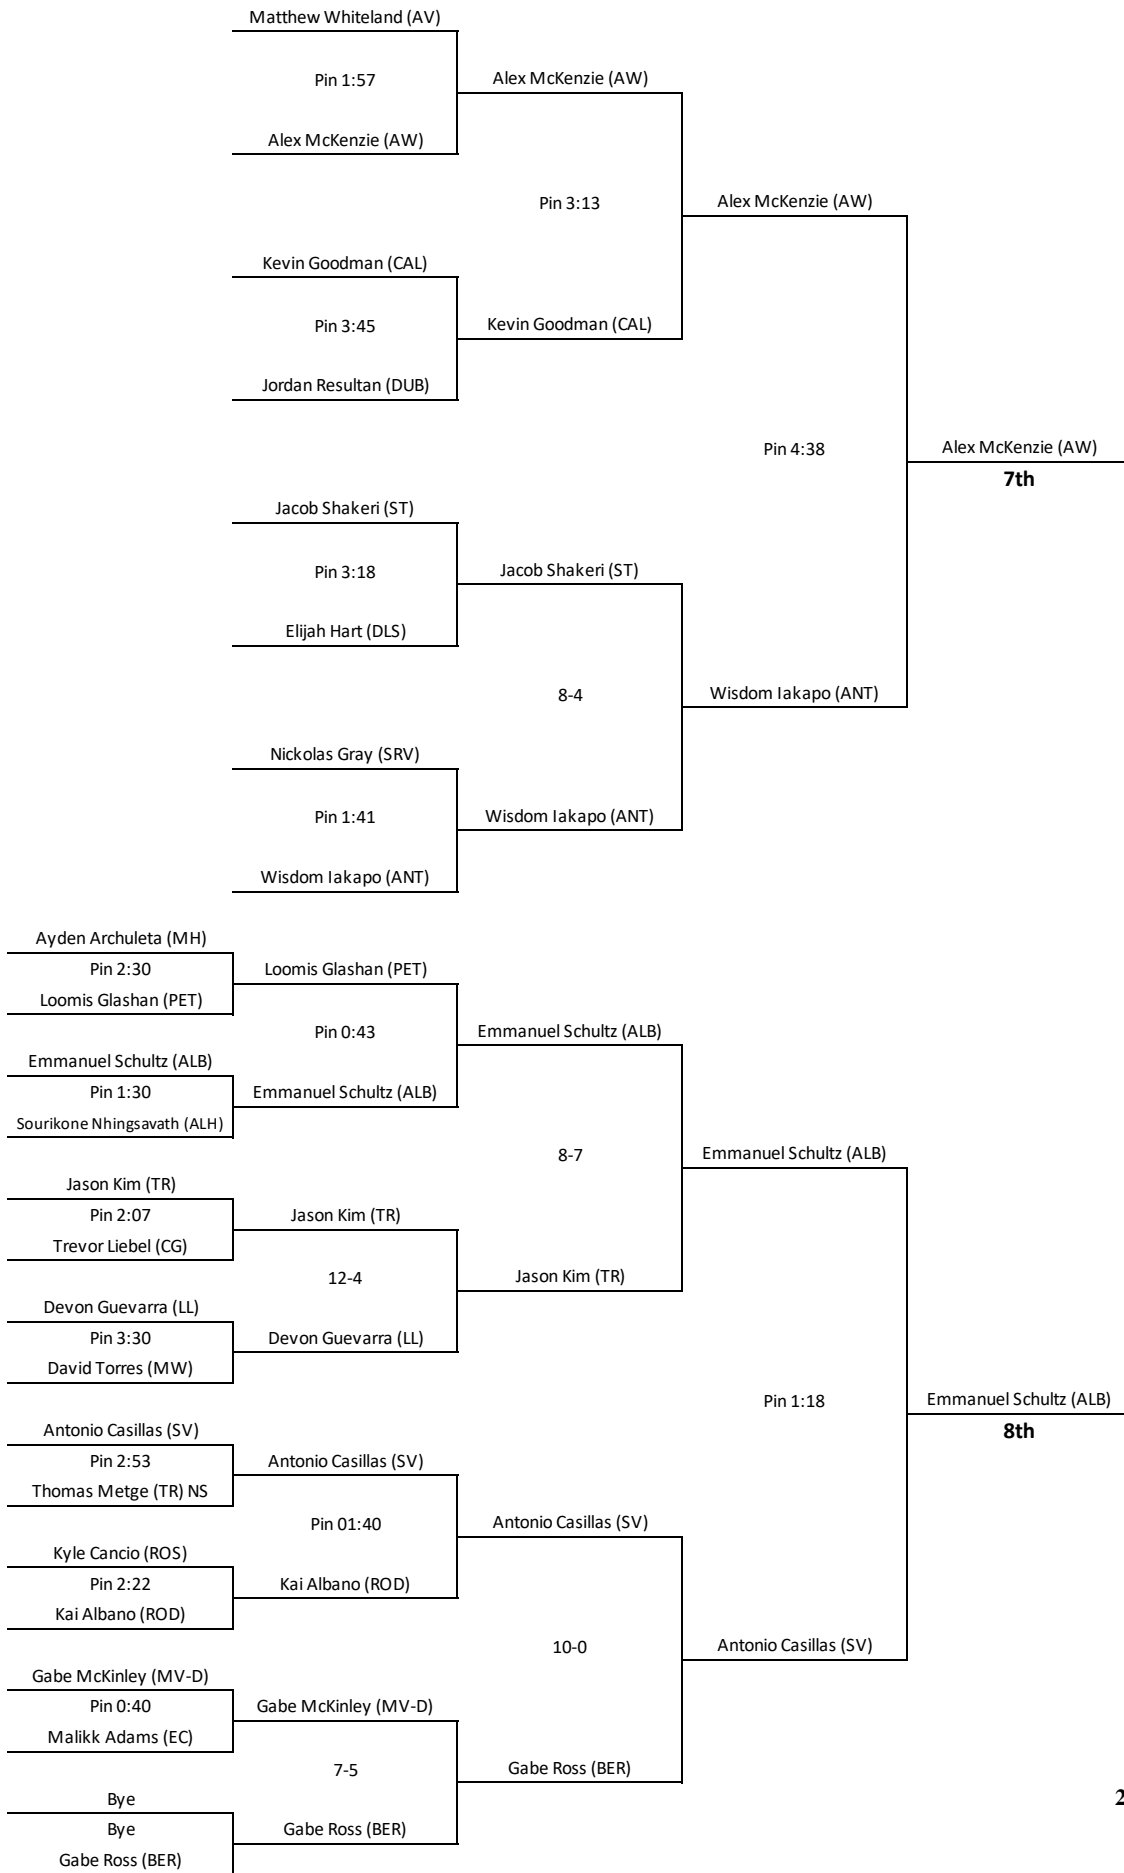

**2022 San Ramon Valley  
Boys Wrestling Invitational**

**FINAL TEAM STANDINGS**

School	Total
Benicia (BEN)	196.5
Liberty (LIB)	114.5
Rosemont (ROS)	91.0
Las Lomas (LL)	90.0
San Ramon Valley (SRV)	81.5
Monte Vista Danville (MV-D)	77.0
Merrill West (MW)	75.5
Tracy (TR)	75.0
Casa Grande (CG)	74.5
Dublin (DUB)	71.0
Liberty Ranch (LIBR)	70.0
Petaluma (PET)	70.0
Northgate (NG)	69.5
Rio Linda (RL)	62.0
California (CAL)	55.0
Amador Valley (AV)	53.0
Albany (ALB)	51.0
Will C Wood (WCW)	50.0
Livermore (LIV)	48.0
Westmont (WM)	48.0
Healdsburg (HEA)	46.0
Vallejo (VAL)	45.5
Atwater (ATW)	45.0
Dougherty Valley (DV)	45.0
Archie Williams (AW)	41.0
Dela Salle (DLS)	40.0
Carlmont (CAR)	37.5
El Cerrito	36.0
Santa Teresa (ST)	35.0
Clayton Valley (CV)	34.0
Campolindo (CAM)	30.5
Alhambra (ALH)	29.5
Lincoln (LIN)	29.5
Heritage (HERI)	29.0
Rodriguez (ROD)	28.0
Washington (WAS)	24.5
Gunn (GUN)	24.0
Antioch (ANT)	23.0
Arroyo (ARR)	23.0
Stuart Hall (SH)	23.0
Vintage (VIN)	22.0
Mt Eden (MTE)	17.0
Miramonte (MIR)	16.0
Acalanes (ACA)	13.0
Capuchino (CAP)	12.0
Sonoma Valley (SV)	12.0
Berkeley (BER)	9.0
San Lorenzo (SL)	9.0
Maria Carrillo (MC)	8.0
Castlemont (CAS)	0.0
Mountain House (MH)	0.0
Oakland Tech (OT)	0.0

**2022 San Ramon Valley  
Wrestling Invitational  
128 lbs.**

**2022 San Ramon Valley  
Wrestling Invitational  
140 lbs.**

**2022 San Ramon Valley  
Wrestling Invitational  
147 lbs.**

**2022 San Ramon Valley  
Wrestling Invitational  
172 lbs.**