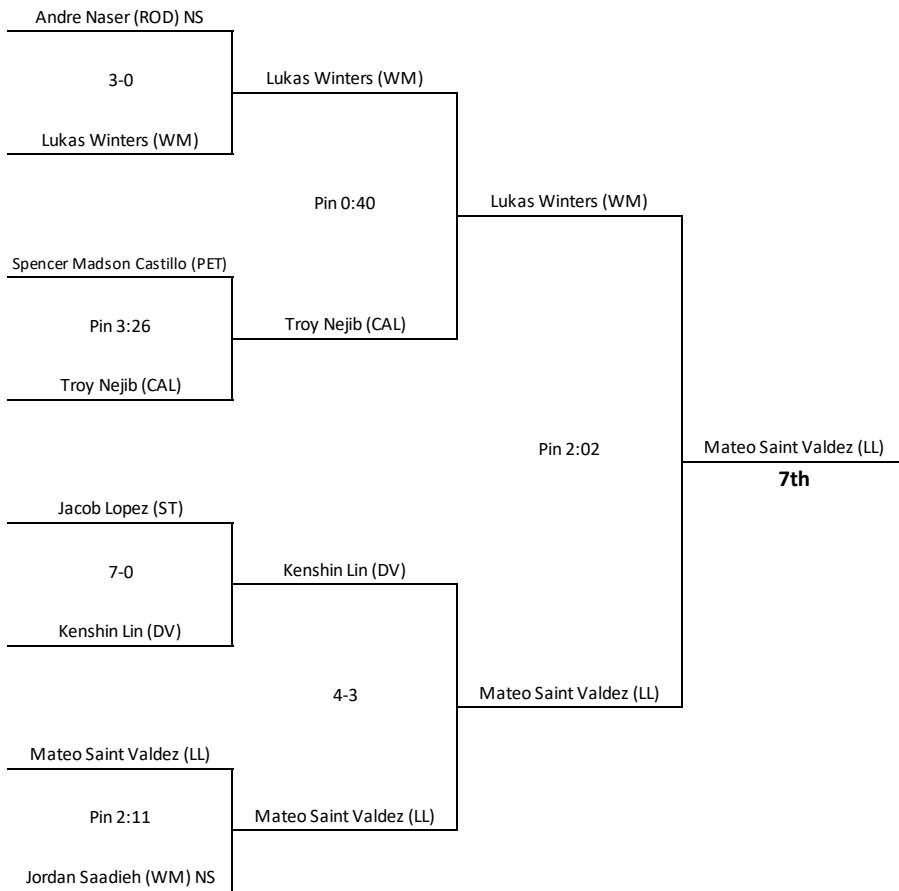

**2022 San Ramon Valley  
Boys Wrestling Invitational**

**FINAL TEAM STANDINGS**

School	Total
Benicia (BEN)	196.5
Liberty (LIB)	114.5
Rosemont (ROS)	91.0
Las Lomas (LL)	90.0
San Ramon Valley (SRV)	81.5
Monte Vista Danville (MV-D)	77.0
Merrill West (MW)	75.5
Tracy (TR)	75.0
Casa Grande (CG)	74.5
Dublin (DUB)	71.0
Liberty Ranch (LIBR)	70.0
Petaluma (PET)	70.0
Northgate (NG)	69.5
Rio Linda (RL)	62.0
California (CAL)	55.0
Amador Valley (AV)	53.0
Albany (ALB)	51.0
Will C Wood (WCW)	50.0
Livermore (LIV)	48.0
Westmont (WM)	48.0
Healdsburg (HEA)	46.0
Vallejo (VAL)	45.5
Atwater (ATW)	45.0
Dougherty Valley (DV)	45.0
Archie Williams (AW)	41.0
Dela Salle (DLS)	40.0
Carlmont (CAR)	37.5
El Cerrito	36.0
Santa Teresa (ST)	35.0
Clayton Valley (CV)	34.0
Campolindo (CAM)	30.5
Alhambra (ALH)	29.5
Lincoln (LIN)	29.5
Heritage (HERI)	29.0
Rodriguez (ROD)	28.0
Washington (WAS)	24.5
Gunn (GUN)	24.0
Antioch (ANT)	23.0
Arroyo (ARR)	23.0
Stuart Hall (SH)	23.0
Vintage (VIN)	22.0
Mt Eden (MTE)	17.0
Miramonte (MIR)	16.0
Acalanes (ACA)	13.0
Capuchino (CAP)	12.0
Sonoma Valley (SV)	12.0
Berkeley (BER)	9.0
San Lorenzo (SL)	9.0
Maria Carrillo (MC)	8.0
Castlemont (CAS)	0.0
Mountain House (MH)	0.0
Oakland Tech (OT)	0.0

**2022 San Ramon Valley  
Wrestling Invitational  
108 lbs.**

**2022 San Ramon Valley  
Wrestling Invitational  
108 lbs.**

**2022 San Ramon Valley  
Wrestling Invitational  
115 lbs.**

**2022 San Ramon Valley  
Wrestling Invitational  
122 lbs.**

**2022 San Ramon Valley  
Wrestling Invitational  
128 lbs.**

**2022 San Ramon Valley  
Wrestling Invitational  
140 lbs.**

**2022 San Ramon Valley  
Wrestling Invitational  
147 lbs.**

**2022 San Ramon Valley  
Wrestling Invitational  
172 lbs.**