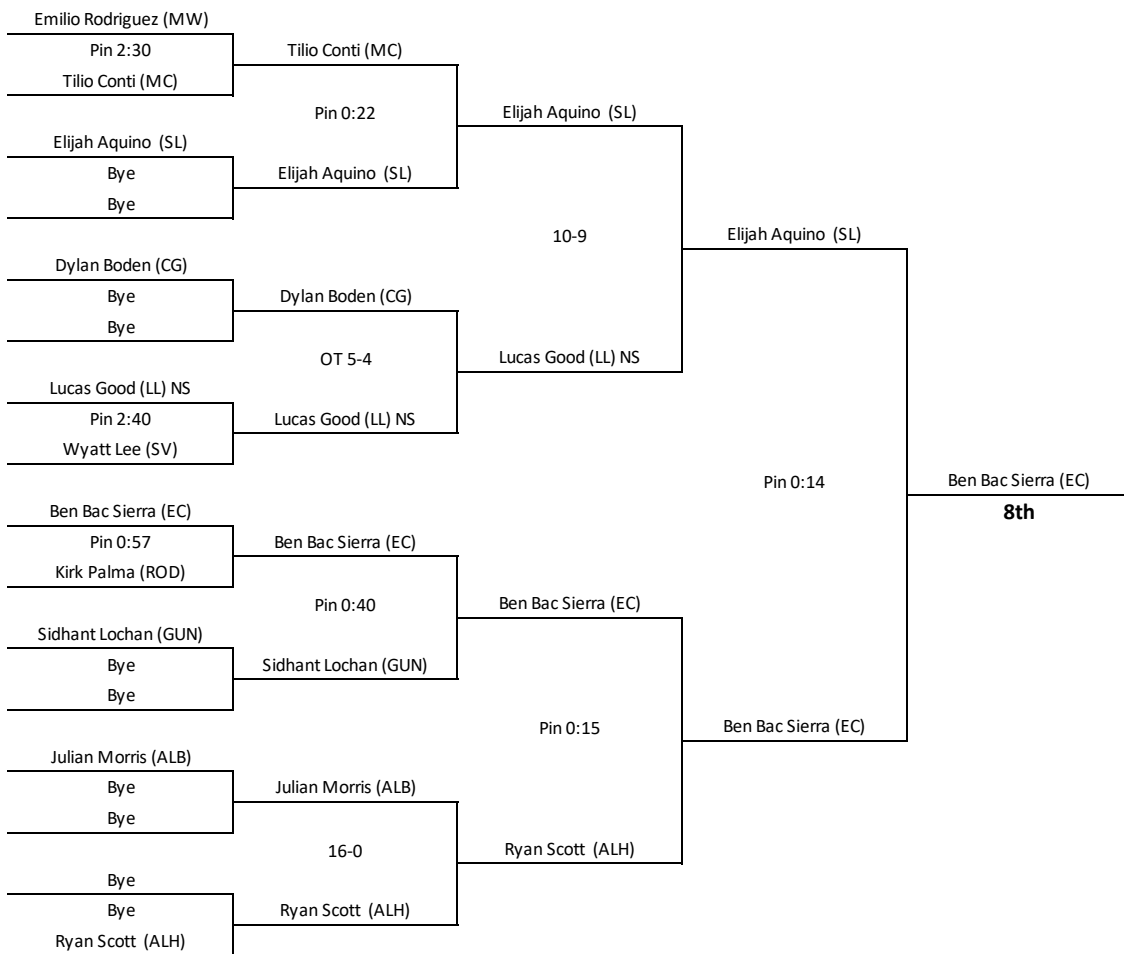

**2022 San Ramon Valley  
Boys Wrestling Invitational**

**FINAL TEAM STANDINGS**

School	Total
Benicia (BEN)	196.5
Liberty (LIB)	114.5
Rosemont (ROS)	91.0
Las Lomas (LL)	90.0
San Ramon Valley (SRV)	81.5
Monte Vista Danville (MV-D)	77.0
Merrill West (MW)	75.5
Tracy (TR)	75.0
Casa Grande (CG)	74.5
Dublin (DUB)	71.0
Liberty Ranch (LIBR)	70.0
Petaluma (PET)	70.0
Northgate (NG)	69.5
Rio Linda (RL)	62.0
California (CAL)	55.0
Amador Valley (AV)	53.0
Albany (ALB)	51.0
Will C Wood (WCW)	50.0
Livermore (LIV)	48.0
Westmont (WM)	48.0
Healdsburg (HEA)	46.0
Vallejo (VAL)	45.5
Atwater (ATW)	45.0
Dougherty Valley (DV)	45.0
Archie Williams (AW)	41.0
Dela Salle (DLS)	40.0
Carlmont (CAR)	37.5
El Cerrito	36.0
Santa Teresa (ST)	35.0
Clayton Valley (CV)	34.0
Campolindo (CAM)	30.5
Alhambra (ALH)	29.5
Lincoln (LIN)	29.5
Heritage (HERI)	29.0
Rodriguez (ROD)	28.0
Washington (WAS)	24.5
Gunn (GUN)	24.0
Antioch (ANT)	23.0
Arroyo (ARR)	23.0
Stuart Hall (SH)	23.0
Vintage (VIN)	22.0
Mt Eden (MTE)	17.0
Miramonte (MIR)	16.0
Acalanes (ACA)	13.0
Capuchino (CAP)	12.0
Sonoma Valley (SV)	12.0
Berkeley (BER)	9.0
San Lorenzo (SL)	9.0
Maria Carrillo (MC)	8.0
Castlemont (CAS)	0.0
Mountain House (MH)	0.0
Oakland Tech (OT)	0.0

**2022 San Ramon Valley  
Wrestling Invitational  
108 lbs.**

**2022 San Ramon Valley  
Wrestling Invitational  
108 lbs.**

**2022 San Ramon Valley  
Wrestling Invitational  
115 lbs.**

**2022 San Ramon Valley  
Wrestling Invitational  
122 lbs.**

**2022 San Ramon Valley  
Wrestling Invitational  
128 lbs.**

**2022 San Ramon Valley  
Wrestling Invitational  
140 lbs.**

**2022 San Ramon Valley  
Wrestling Invitational  
147 lbs.**

**2022 San Ramon Valley  
Wrestling Invitational  
172 lbs.**