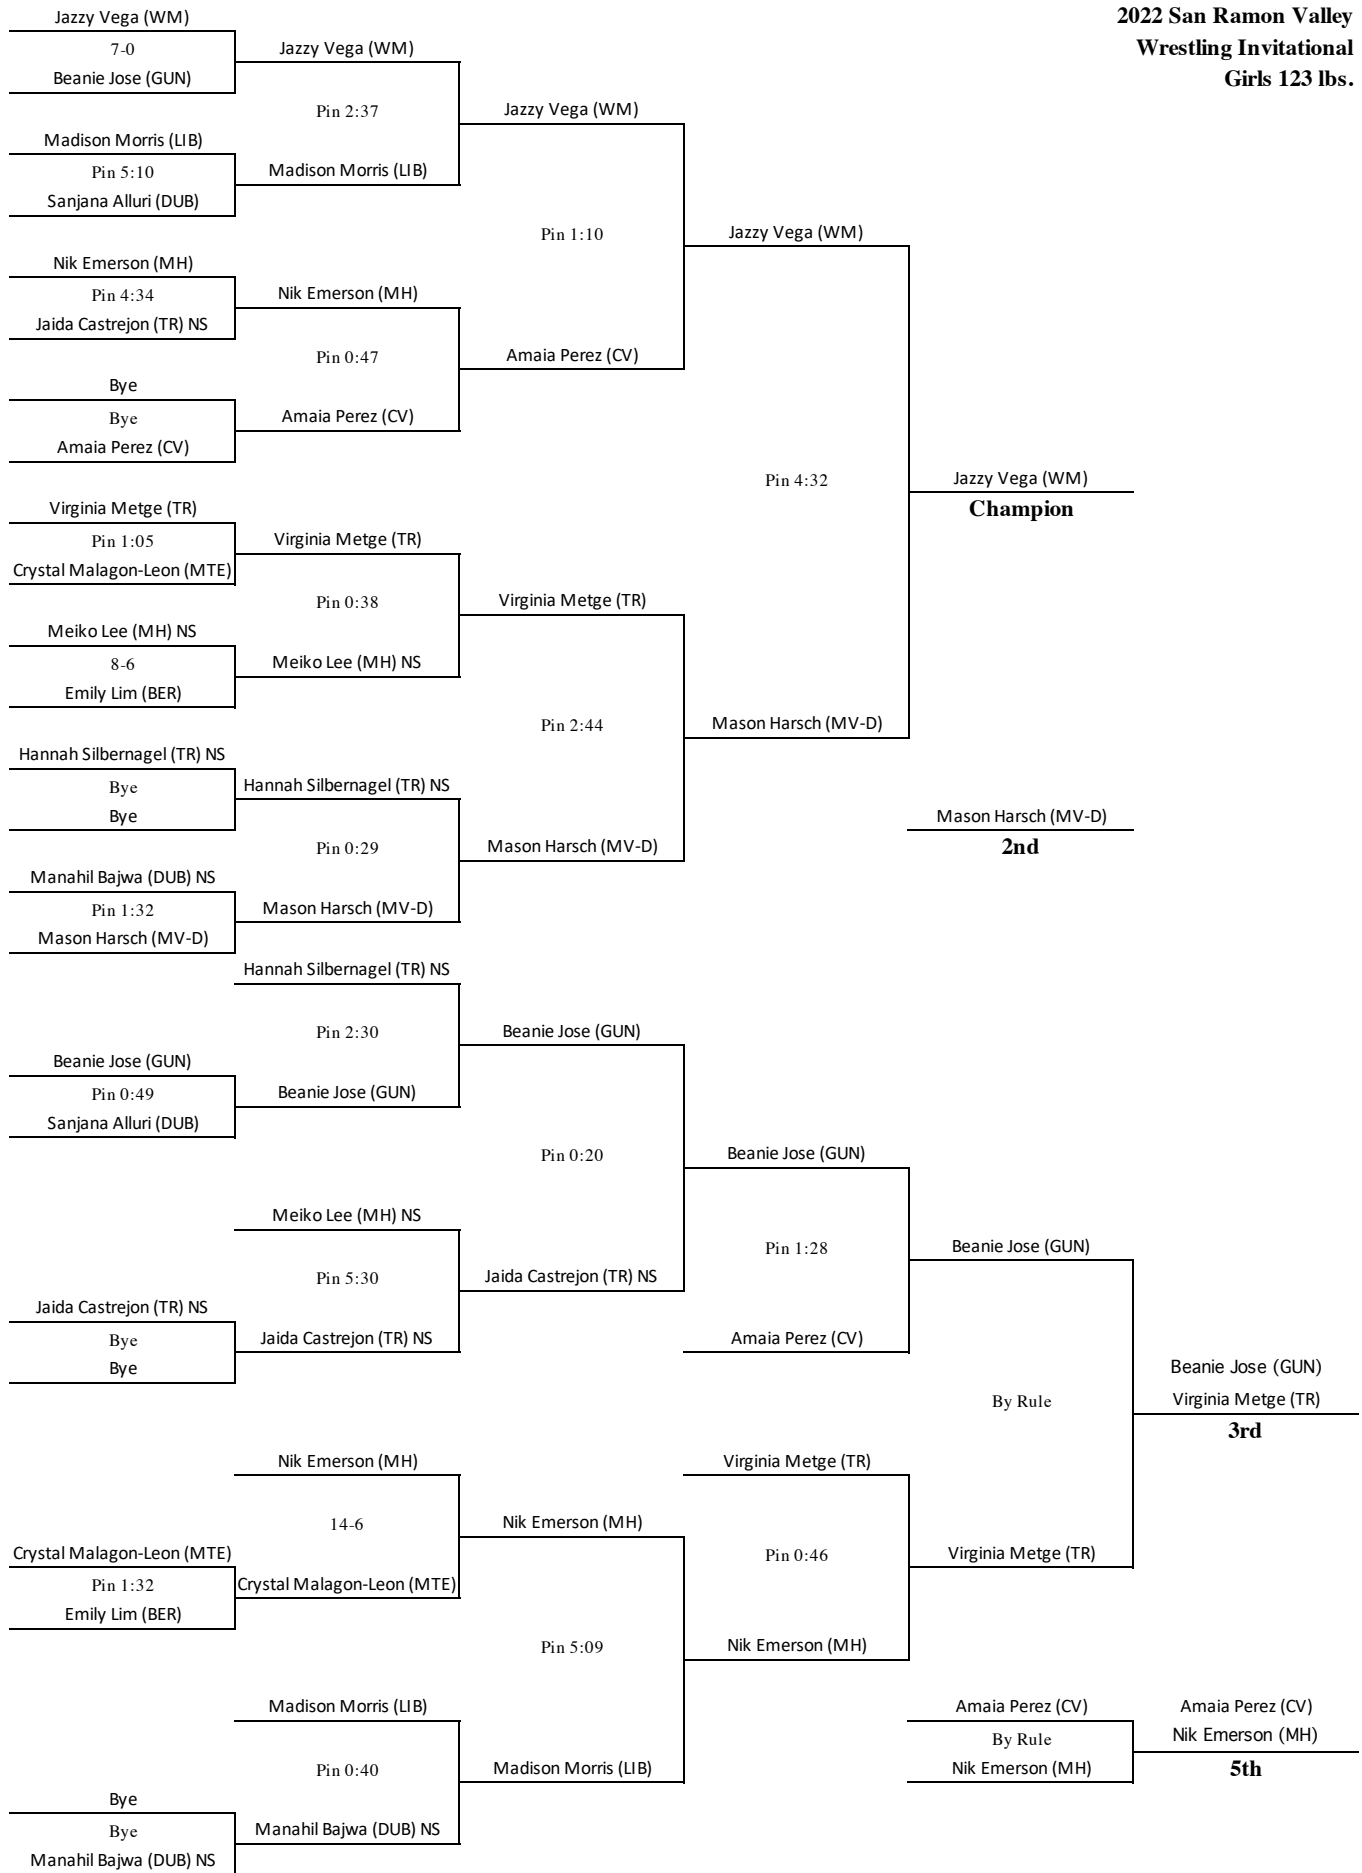

2022 San Ramon Valley
Wrestling Invitational
Girls 123 lbs.