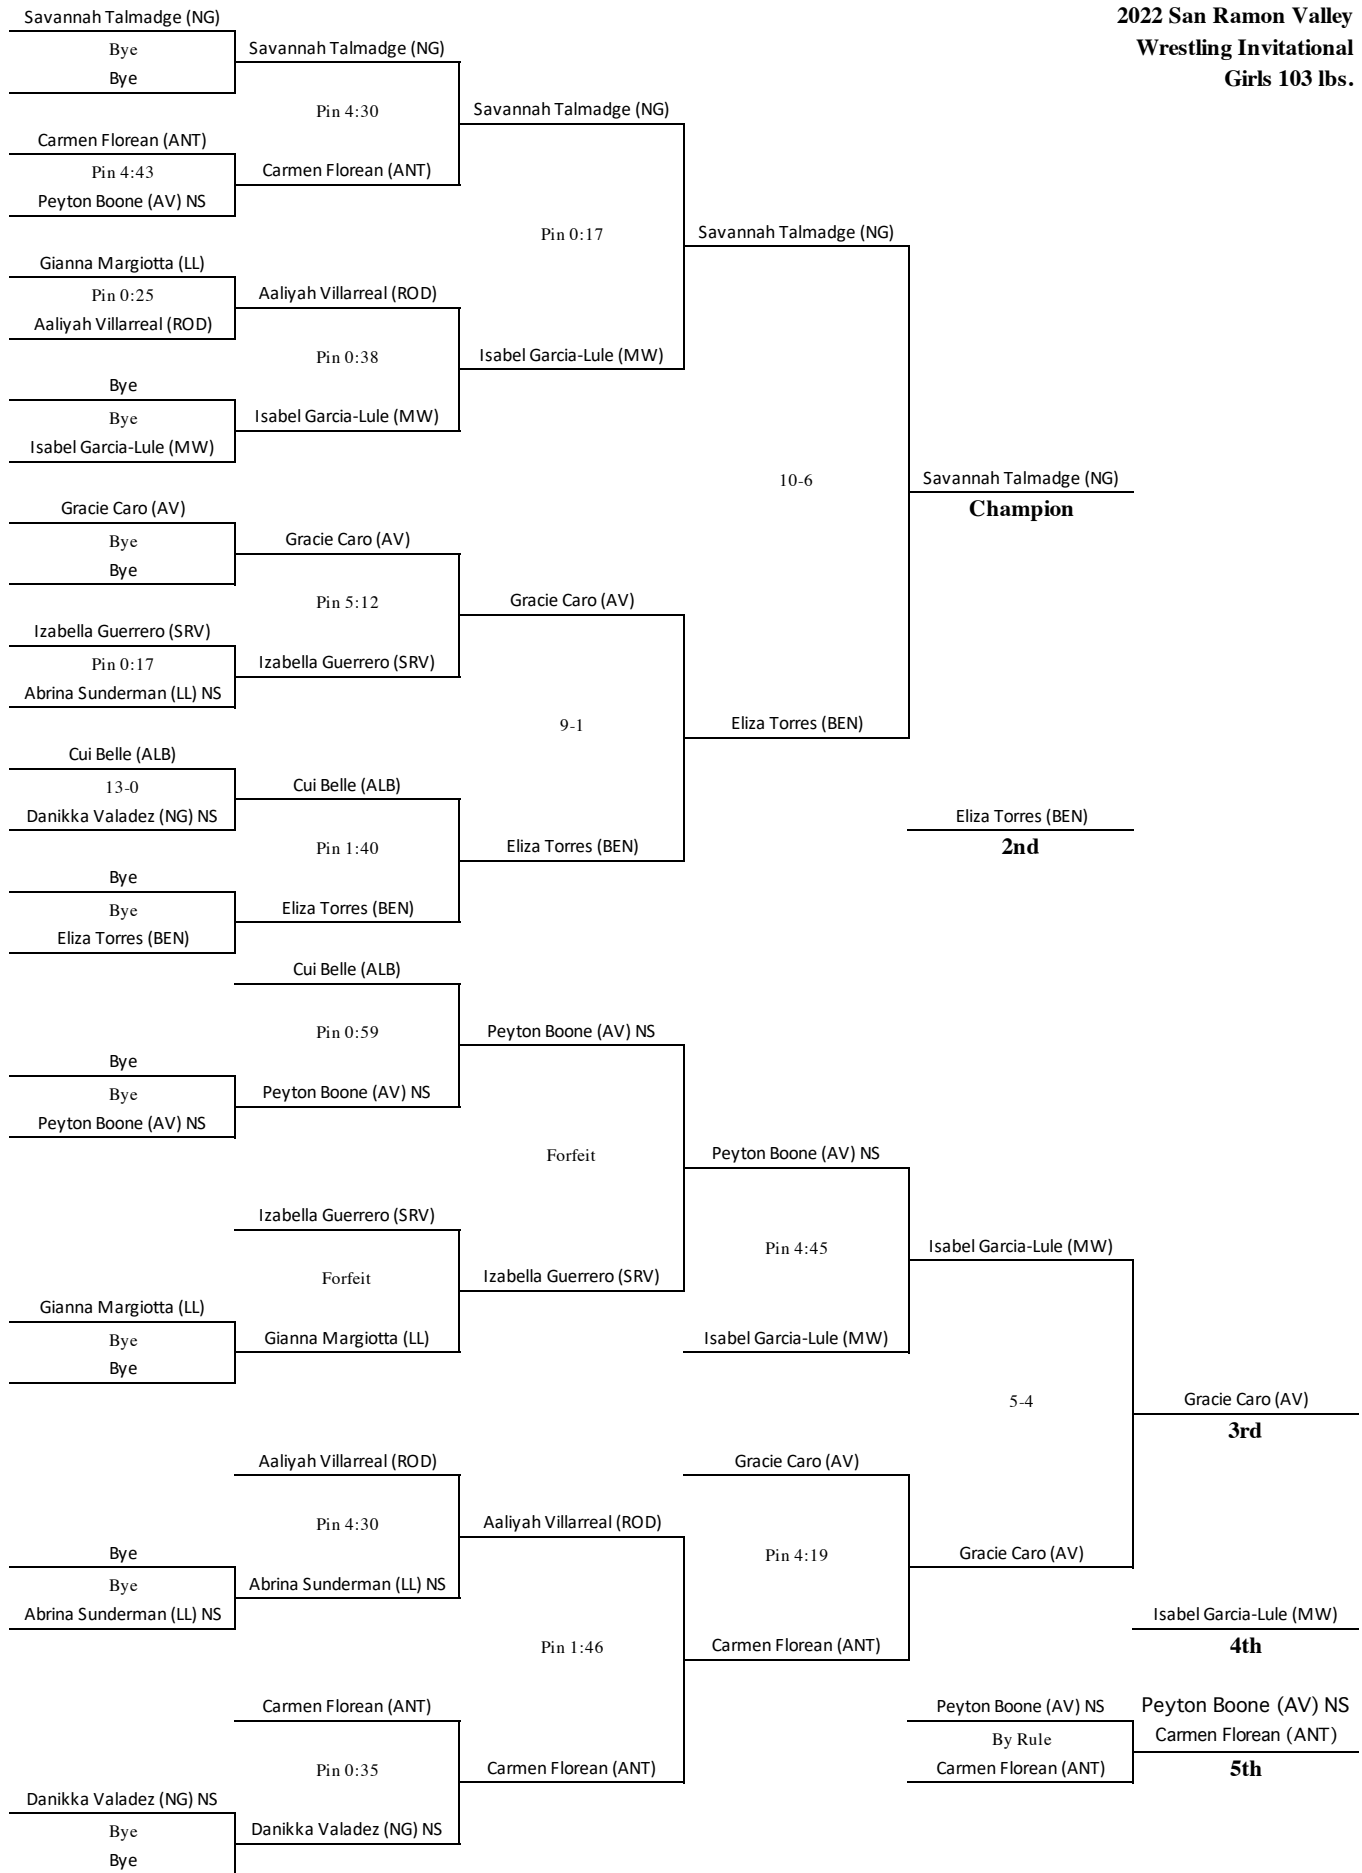

**2022 San Ramon Valley
Girls Wrestling Invitational**

FINAL TEAM STANDINGS

School	Total
Benicia (BEN)	83.0
Liberty (LIB)	77.0
San Ramon Valley (SRV)	75.0
Northgate (NG)	64.0
Antioch (ANT)	57.0
Alhambra (ALH)	55.0
Clayton Valley (CV)	55.0
Dublin (DUB)	54.0
Westmont (WM)	54.0
Albany (ALB)	52.0
Rodriguez (ROD)	52.0
Monte Vista Danville (MV-D)	50.0
Merrill West (MW)	49.0
Mountain House (MH)	45.0
Tracy (TR)	40.0
Carlmont (CAR)	32.0
San Lorenzo (SL)	31.0
Amador Valley (AV)	29.0
Mt Eden (MTE)	28.0
Miramonte (MIR)	24.0
Gunn (GUN)	21.0
Campolindo (CAM)	20.0
Rio Linda (RL)	20.0
Dougherty Valley (DV)	16.0
Maria Carrillo (MC)	14.0
Berkeley (BER)	13.0
Castlemont (CAS)	11.0
Santa Teresa (ST)	11.0
Washington (WAS)	9.0
Capuchino (CAP)	7.0
California (CAL)	3.0
Las Lomas (LL)	3.0

**2022 San Ramon Valley
Wrestling Invitational
Girls 103 lbs.**