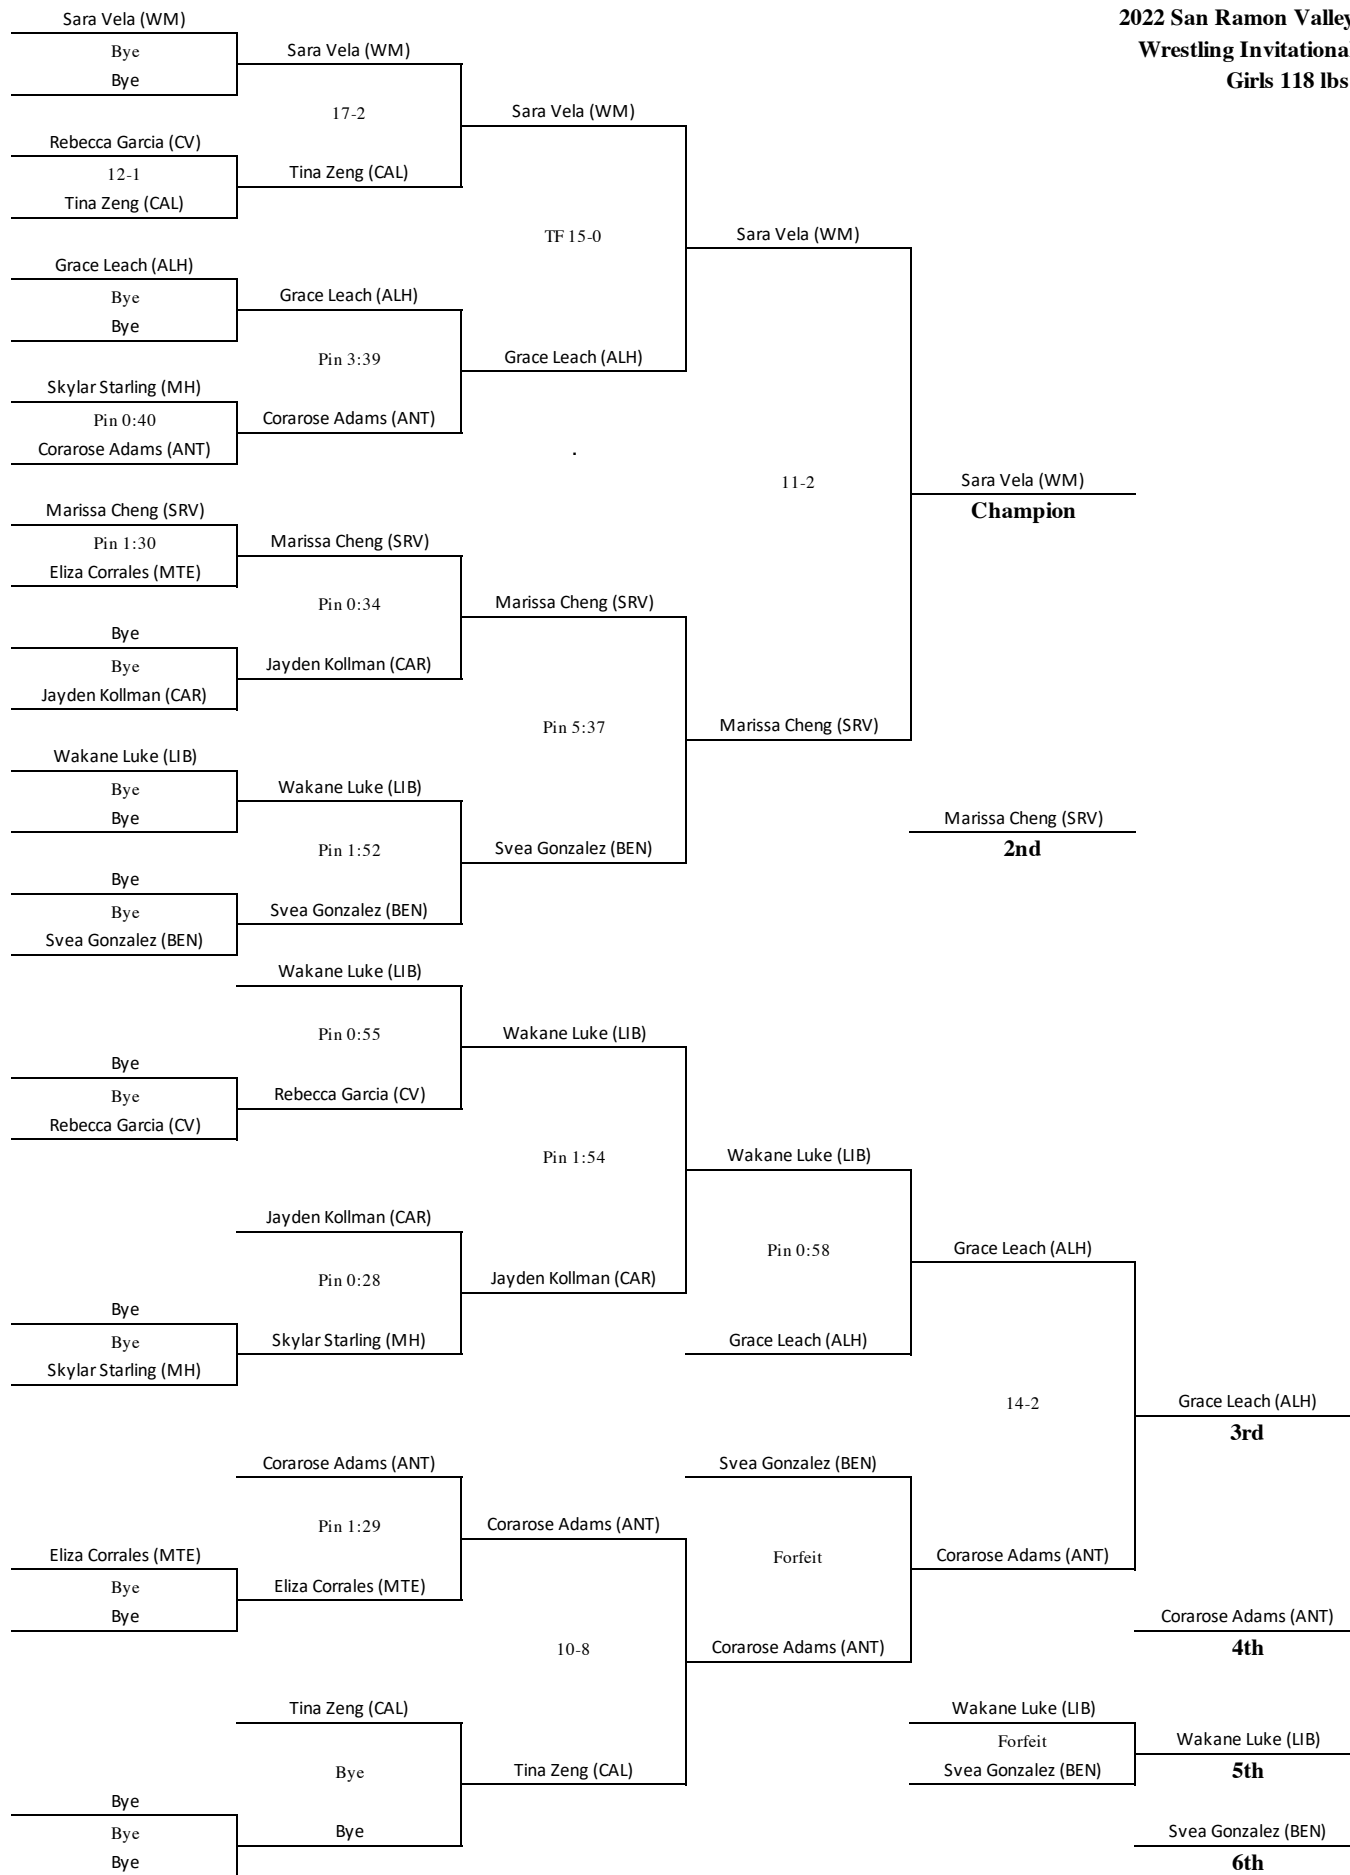

**2022 San Ramon Valley
Wrestling Invitational
Girls 118 lbs.**