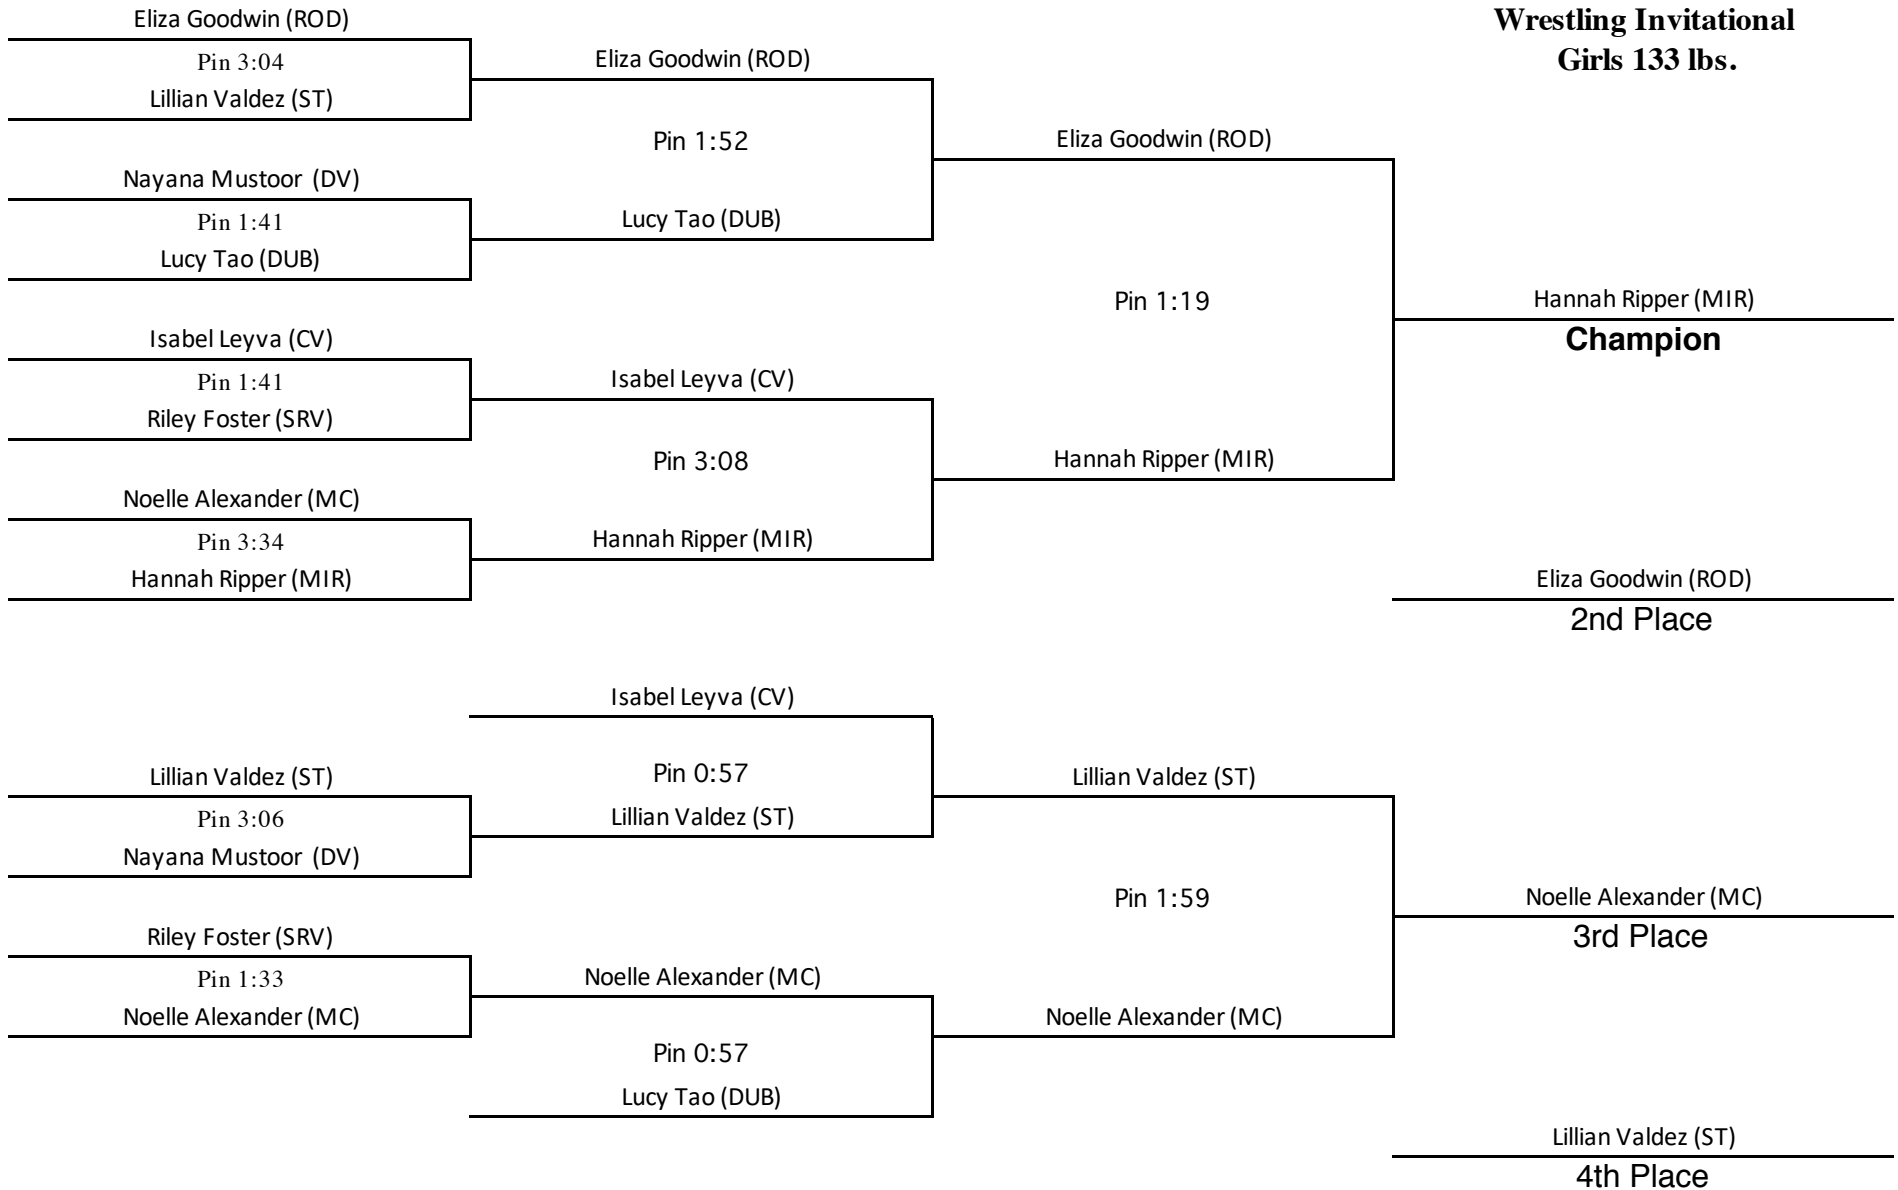

**2022 San Ramon Valley
Wrestling Invitational
Girls 133 lbs.**