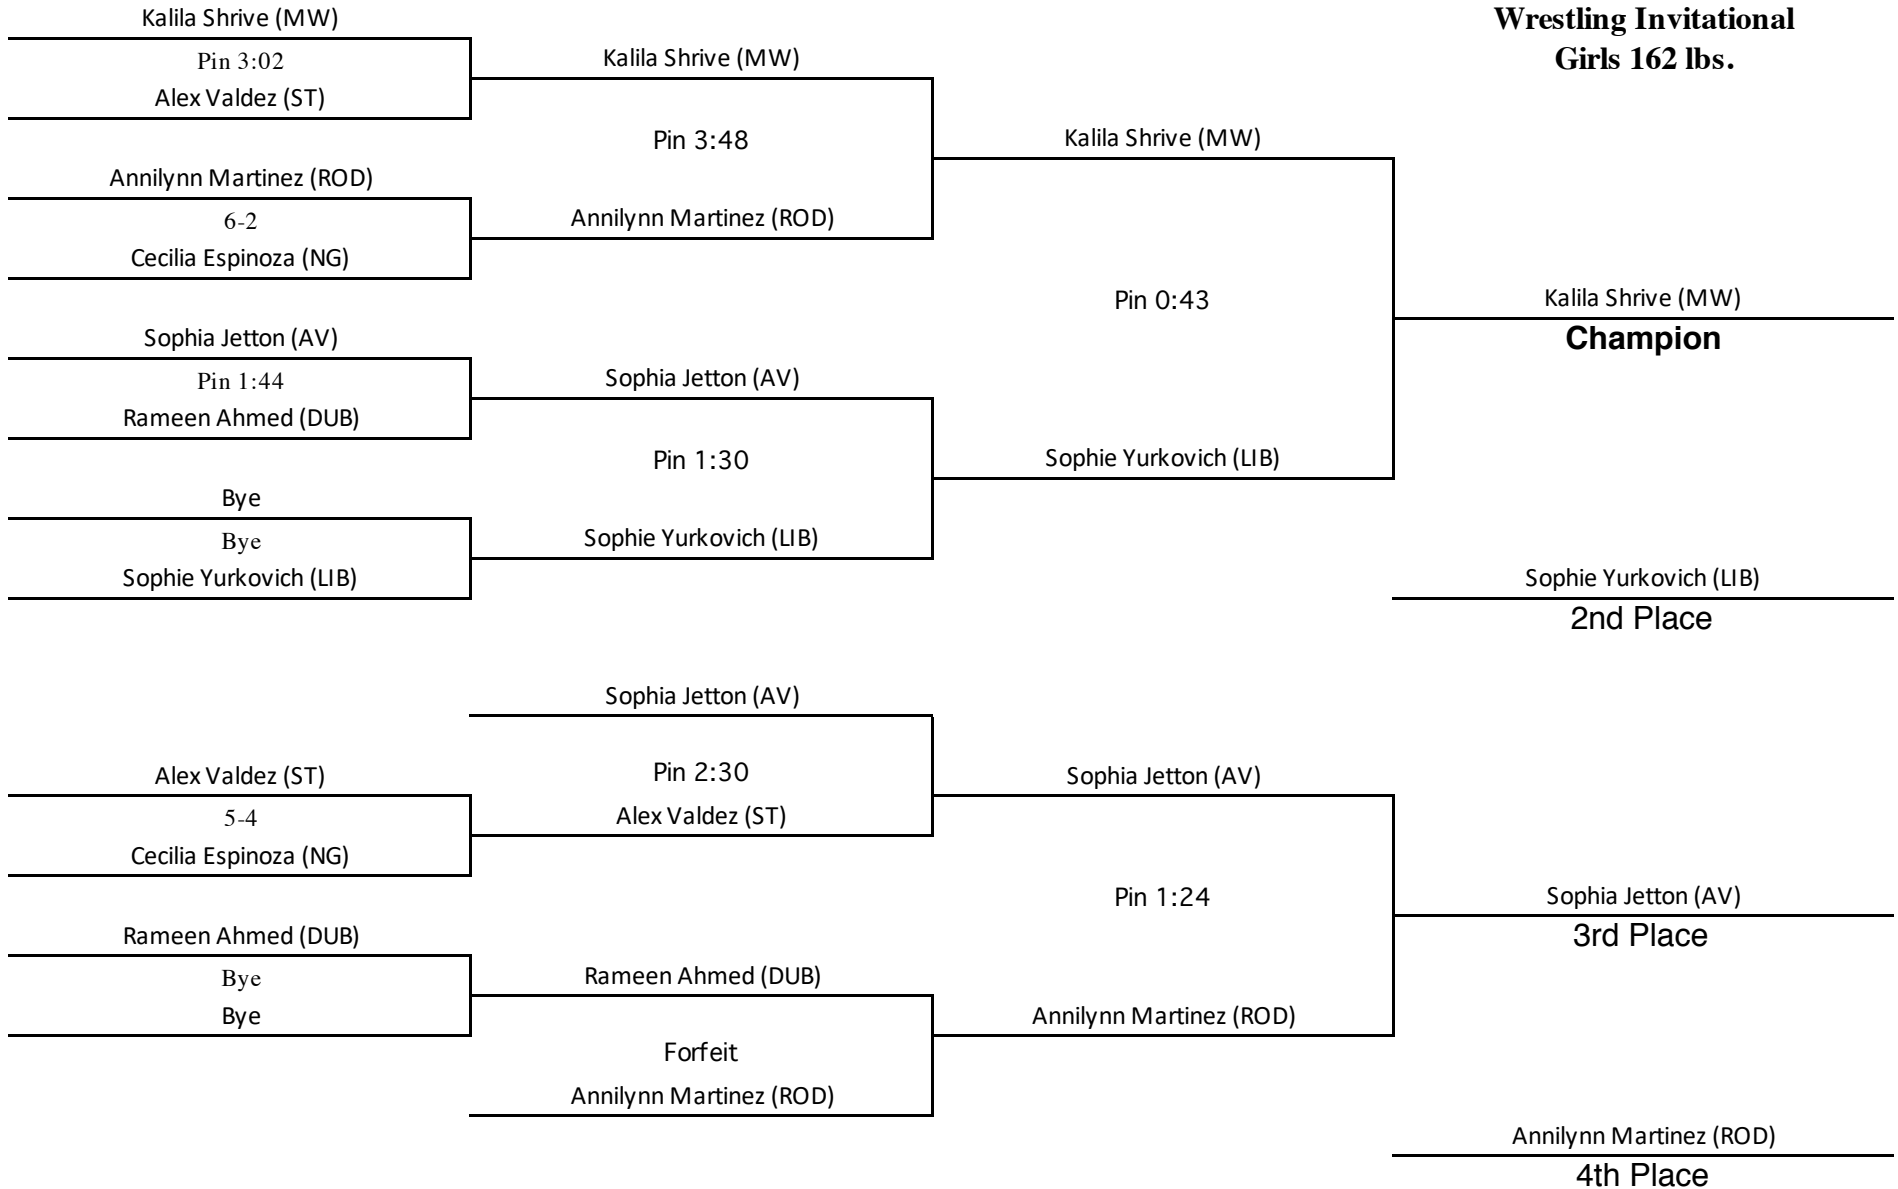

**2022 San Ramon Valley
Wrestling Invitational
Girls 162 lbs.**