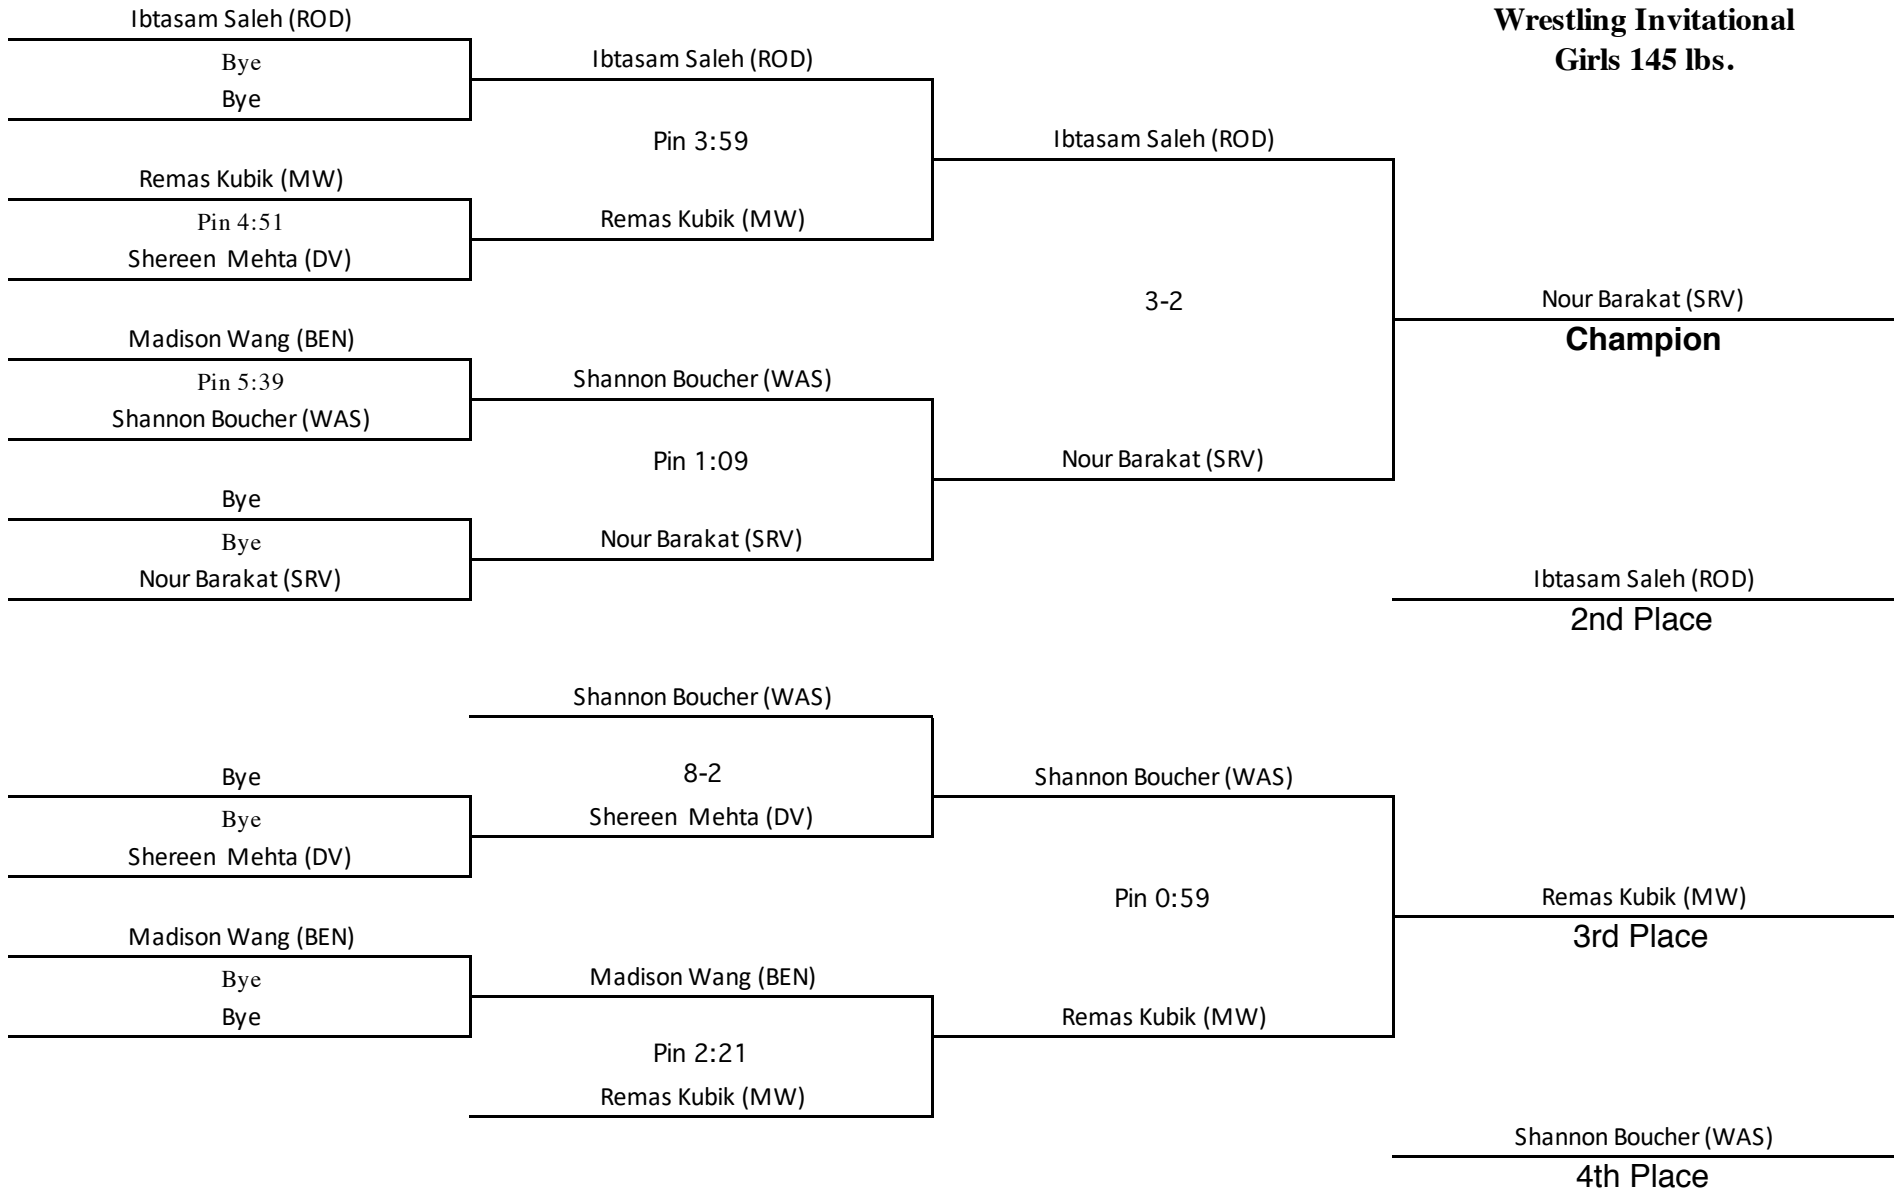

**2022 San Ramon Valley
Girls Wrestling Invitational**

FINAL TEAM STANDINGS

School	Total
Benicia (BEN)	83.0
Liberty (LIB)	77.0
San Ramon Valley (SRV)	75.0
Northgate (NG)	64.0
Antioch (ANT)	57.0
Alhambra (ALH)	55.0
Clayton Valley (CV)	55.0
Dublin (DUB)	54.0
Westmont (WM)	54.0
Albany (ALB)	52.0
Rodriguez (ROD)	52.0
Monte Vista Danville (MV-D)	50.0
Merrill West (MW)	49.0
Mountain House (MH)	45.0
Tracy (TR)	40.0
Carlmont (CAR)	32.0
San Lorenzo (SL)	31.0
Amador Valley (AV)	29.0
Mt Eden (MTE)	28.0
Miramonte (MIR)	24.0
Gunn (GUN)	21.0
Campolindo (CAM)	20.0
Rio Linda (RL)	20.0
Dougherty Valley (DV)	16.0
Maria Carrillo (MC)	14.0
Berkeley (BER)	13.0
Castlemont (CAS)	11.0
Santa Teresa (ST)	11.0
Washington (WAS)	9.0
Capuchino (CAP)	7.0
California (CAL)	3.0
Las Lomas (LL)	3.0

2022 San Ramon Valley
Wrestling Invitational
Girls 123 lbs.

2022 San Ramon Valley
Wrestling Invitational
Girls 128 lbs.

**2022 San Ramon Valley
Wrestling Invitational
Girls 133 lbs.**

**2022 San Ramon Valley
Wrestling Invitational
Girls 139 lbs.**

**2022 San Ramon Valley
Wrestling Invitational
Girls 145 lbs.**

**2022 San Ramon Valley
Wrestling Invitational
Girls 152 lbs.**

Kylie Rivera (SRV)	
Pin 1:40	Kylie Rivera (SRV)
Mayra Roman (ROD)	
	Abby Siecienski (ALB)
Aubrey Button (CAR)	Bye
4-2	Aubrey Button (CAR)
Chloe Lira (LIB)	
Abby Siecienski (ALB)	
Pin 5:28	Abby Siecienski (ALB)
Aubrey Button (CAR)	
	Kylie Rivera (SRV)
Mayra Roman (ROD)	Bye
Pin 3:32	Chloe Lira (LIB)
Chloe Lira (LIB)	
Abby Siecienski (ALB)	
Pin 1:54	Abby Siecienski (ALB)
Mayra Roman (ROD)	
	Aubrey Button (CAR)
Kylie Rivera (SRV)	Bye
9-2	Chloe Lira (LIB)
Chloe Lira (LIB)	
Abby Siecienski (ALB)	
Pin 1:50	Abby Siecienski (ALB)
Chloe Lira (LIB)	
	Mayra Roman (ROD)
Kylie Rivera (SRV)	Bye
Pin 1:17	Kylie Rivera (SRV)
Aubrey Button (CAR)	