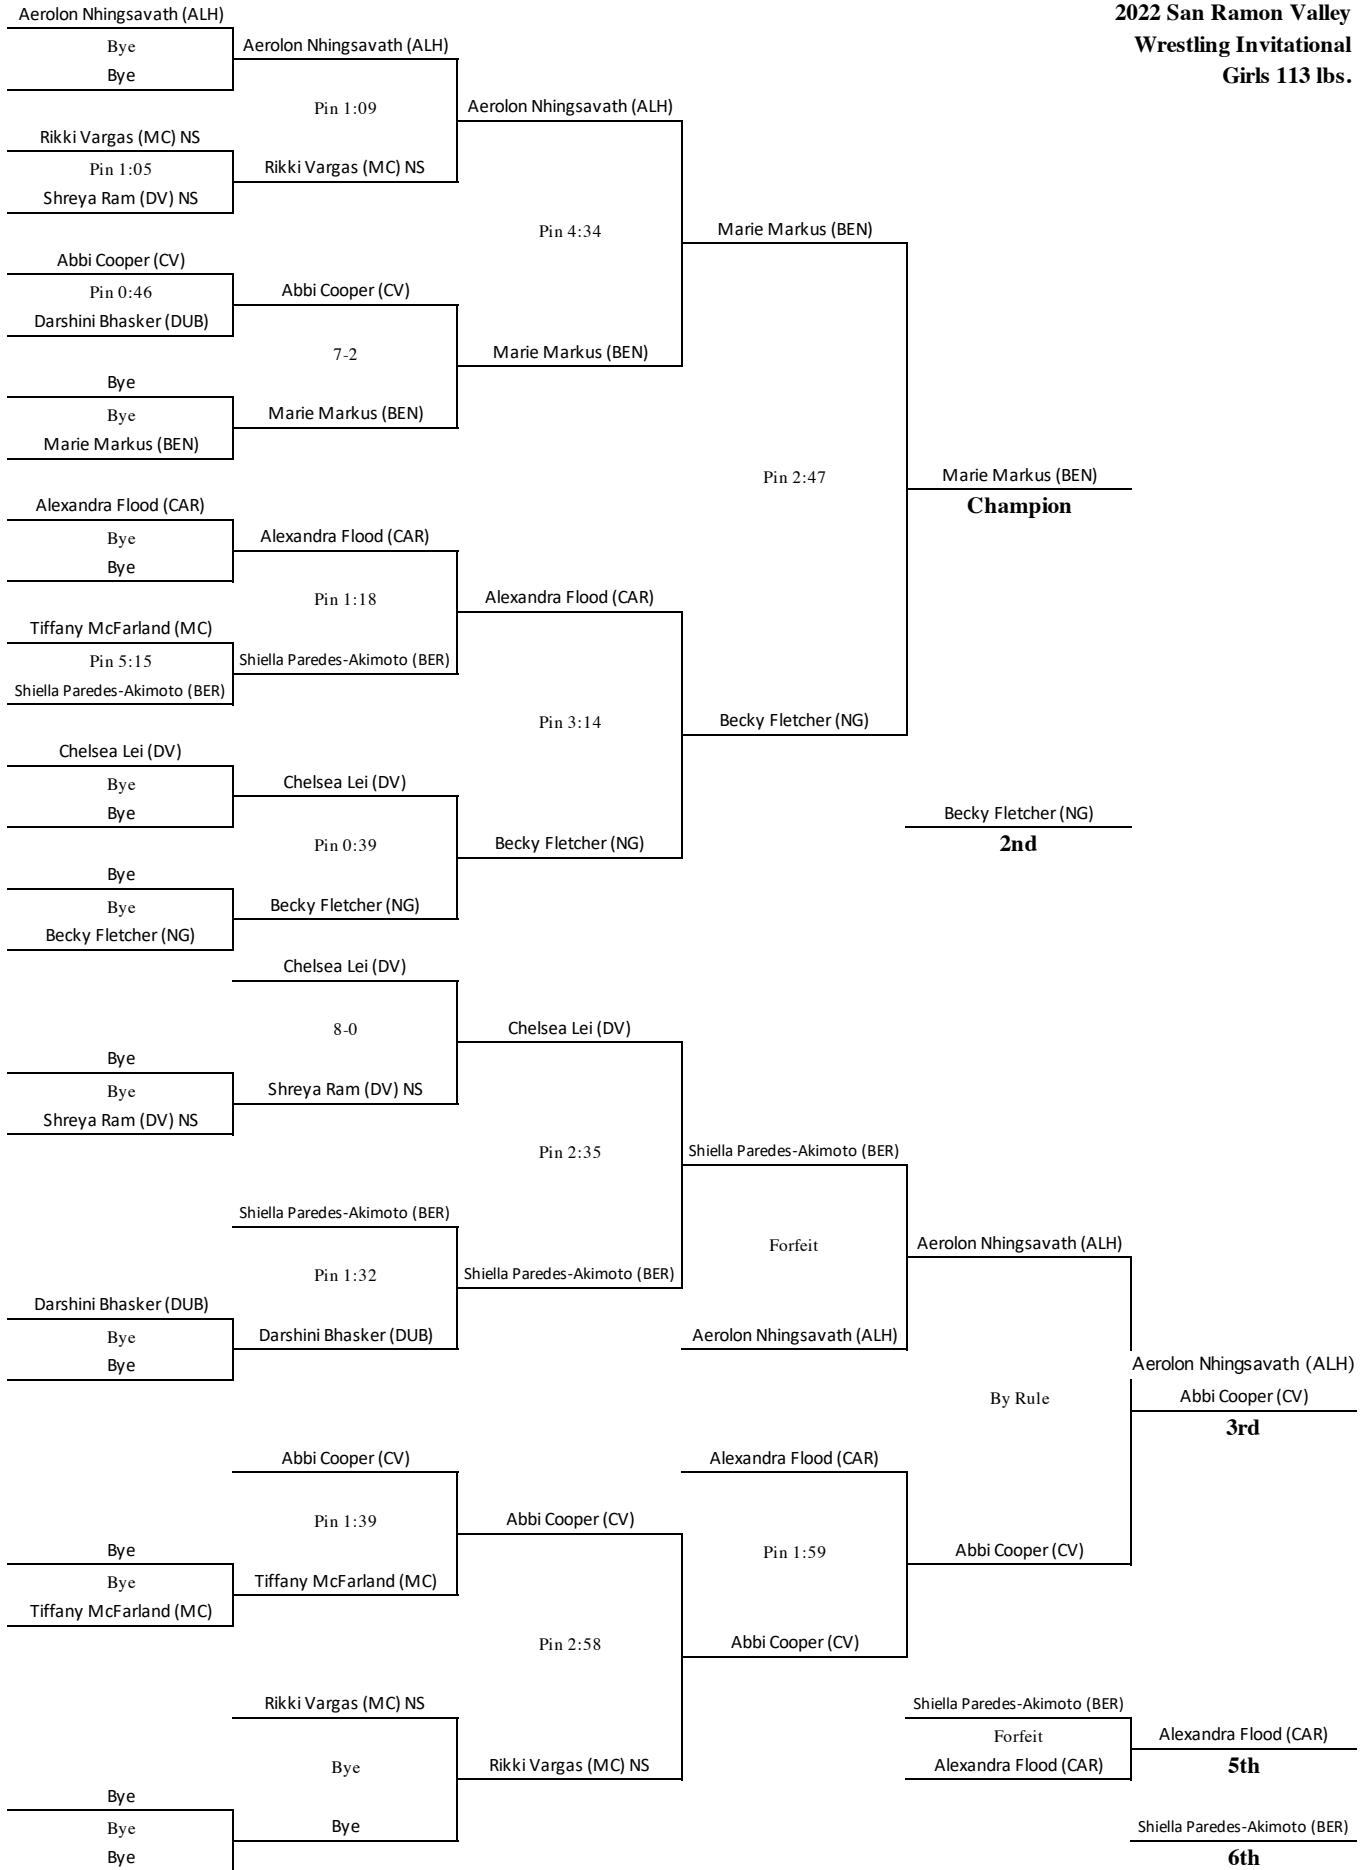

2022 San Ramon Valley
Wrestling Invitational
Girls 113 lbs.