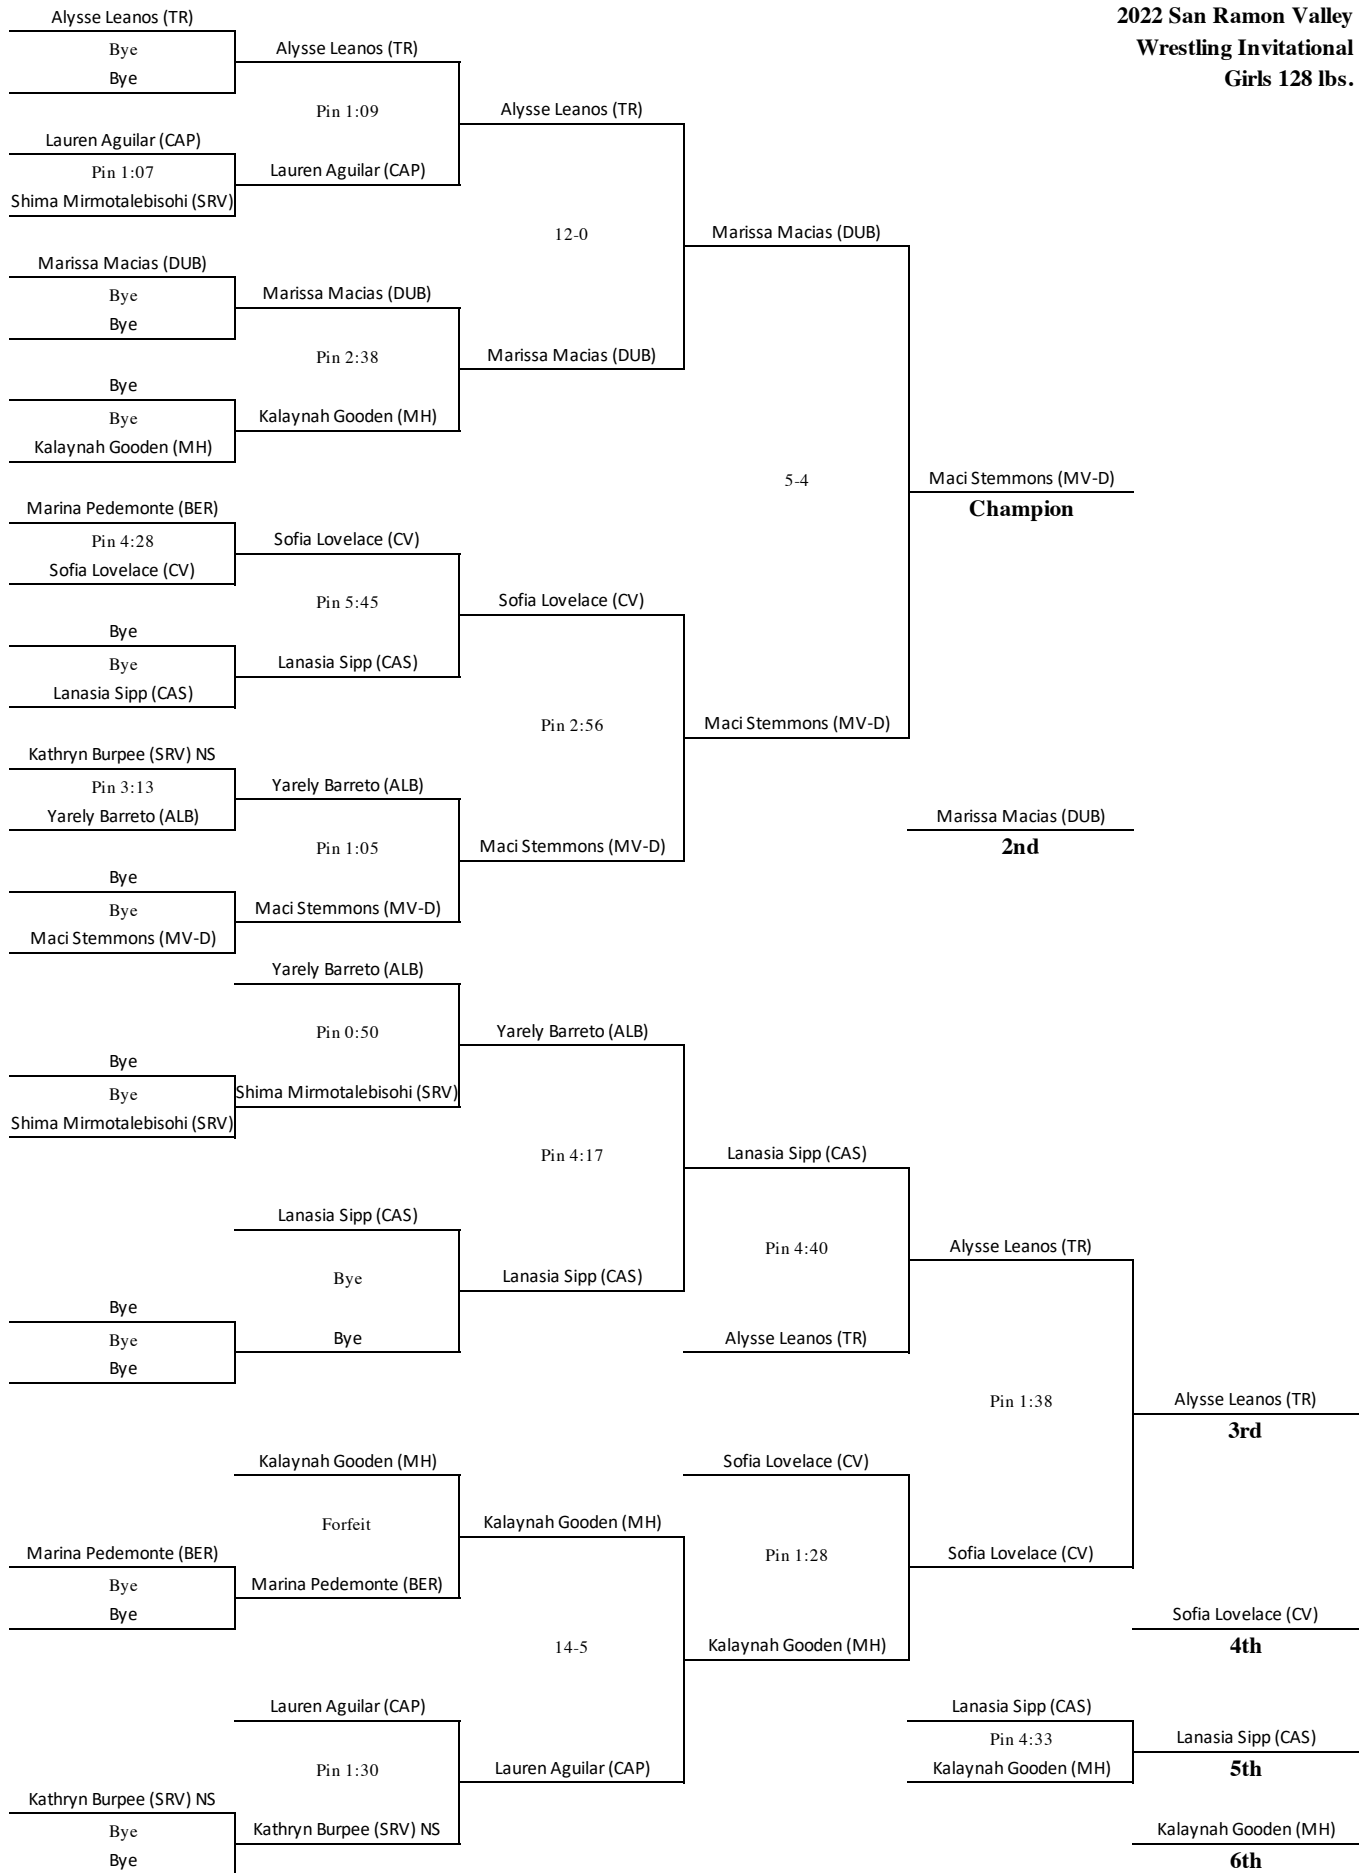

2022 San Ramon Valley
Wrestling Invitational
Girls 128 lbs.