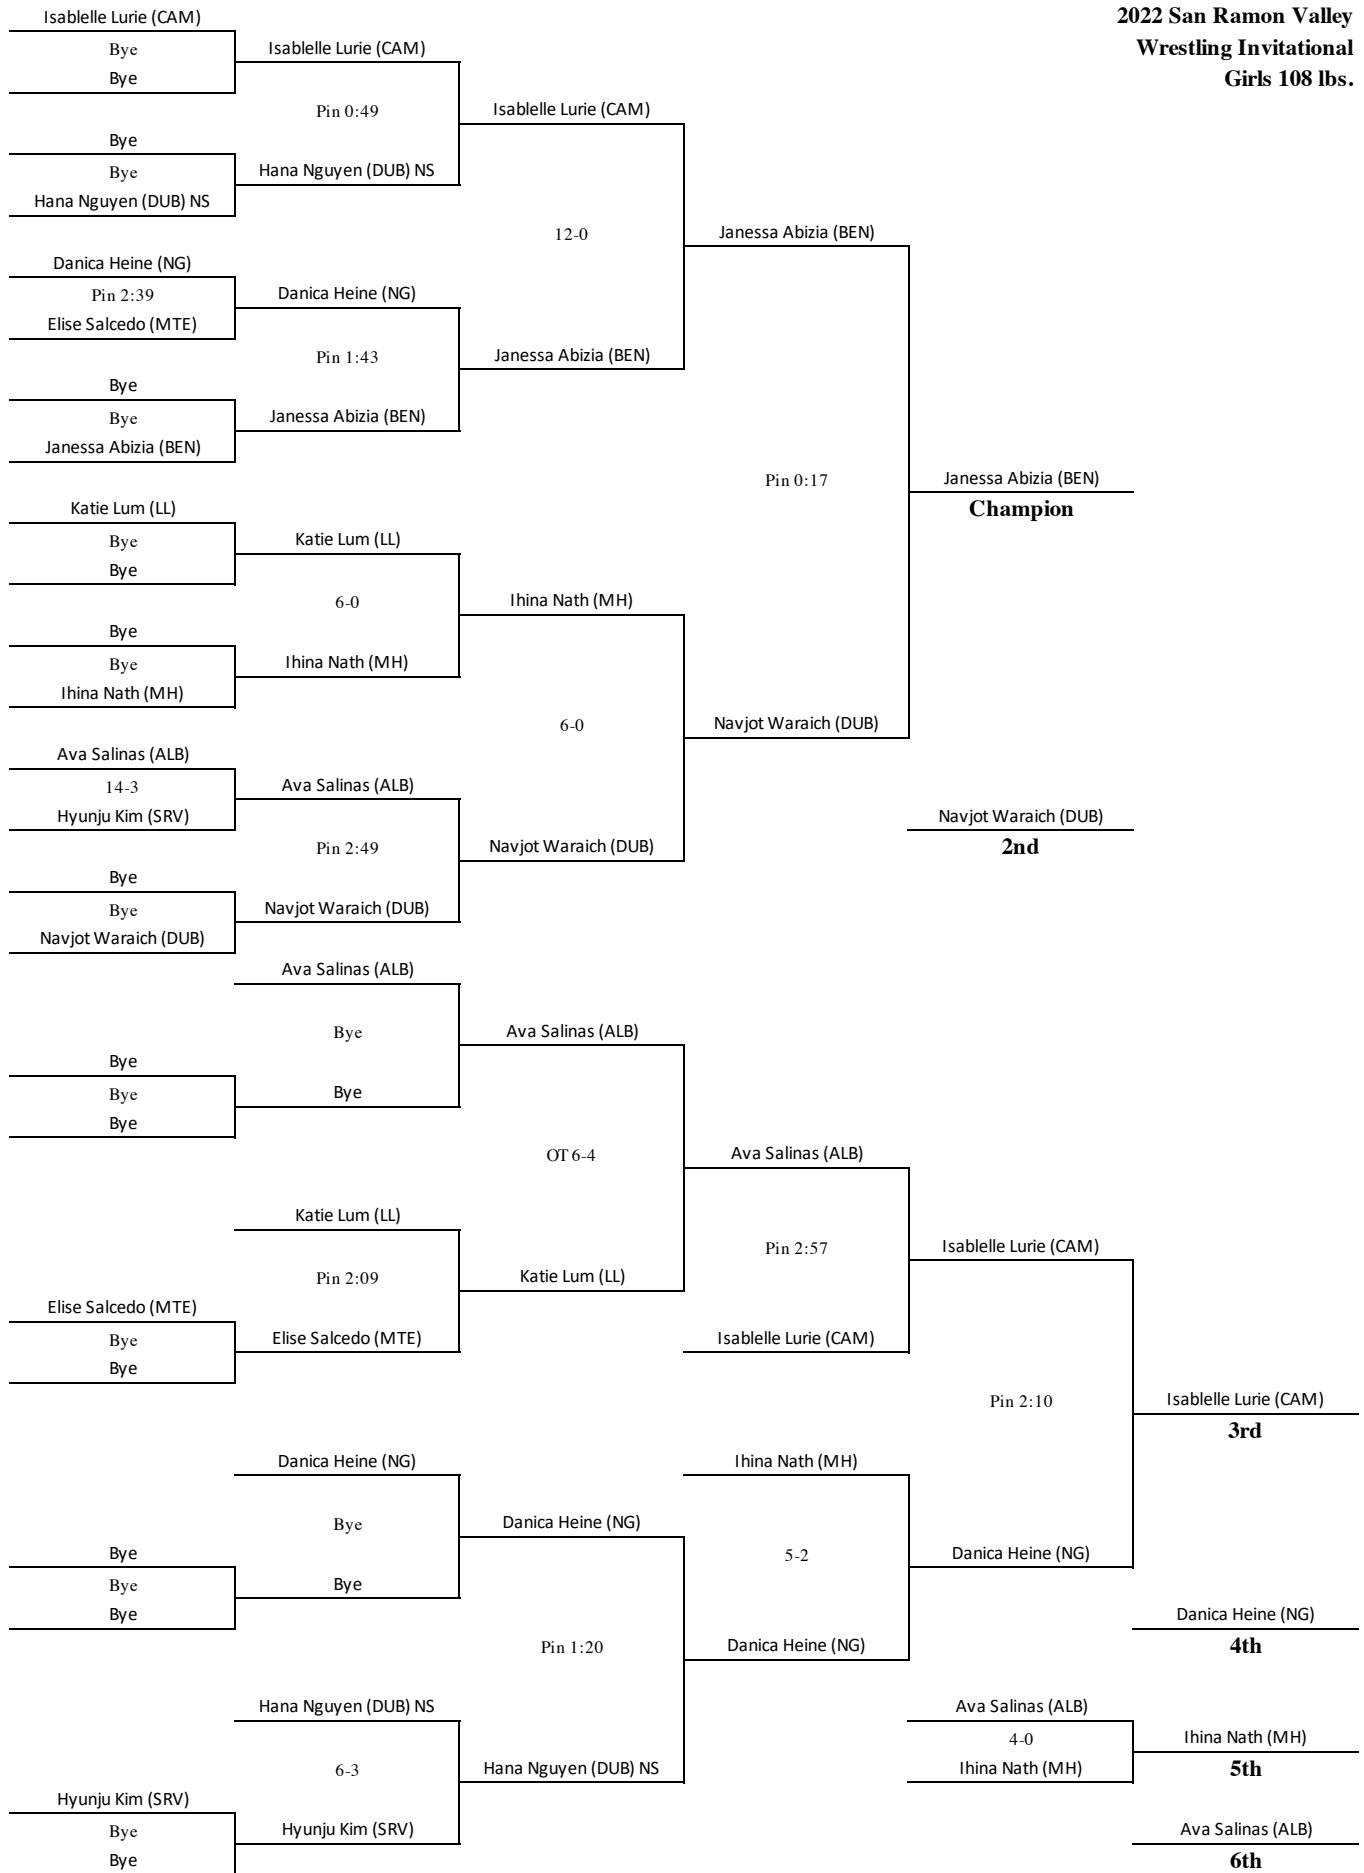

2022 San Ramon Valley
Wrestling Invitational
Girls 108 lbs.