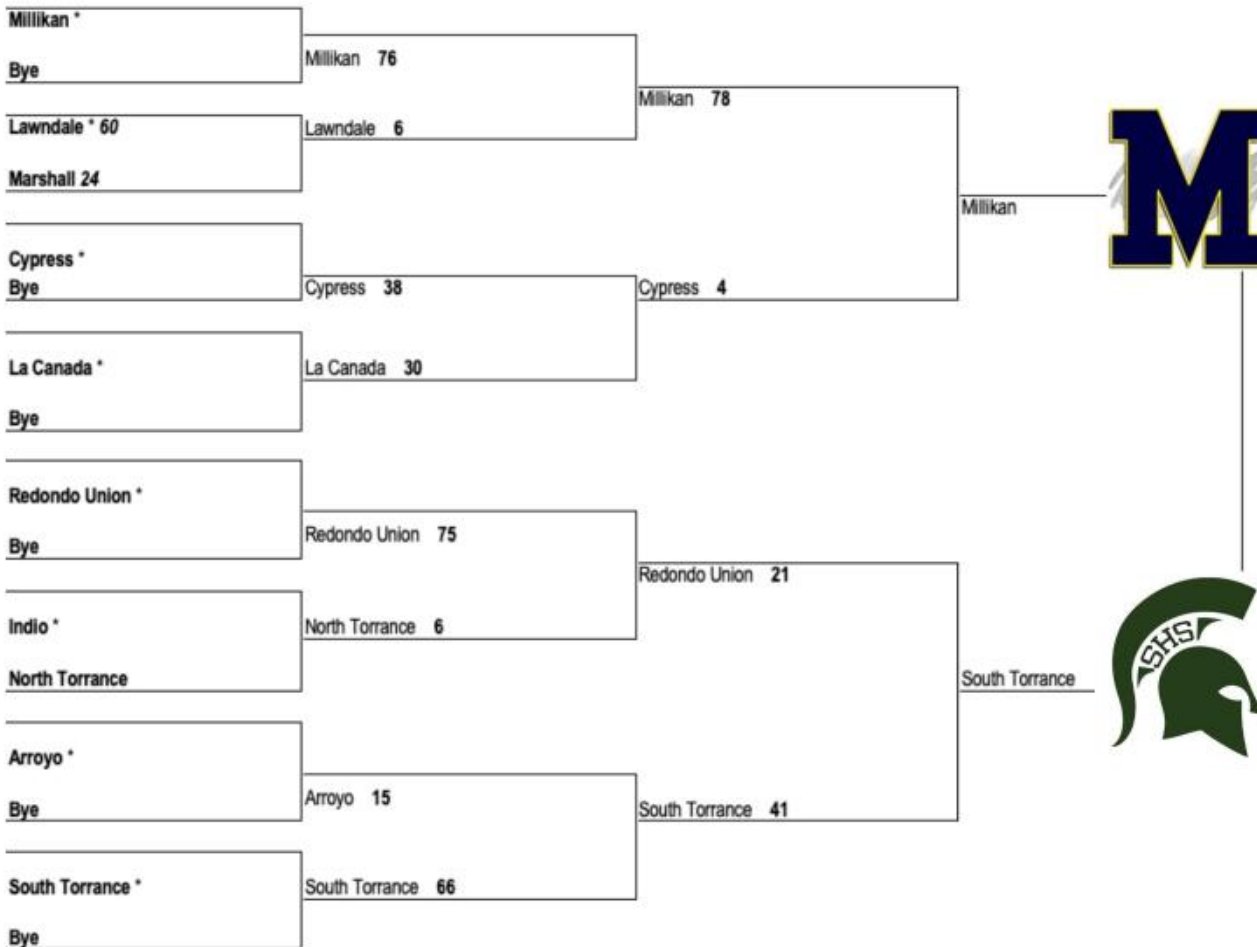

SOUTHERN SECTION DUALS

Dates: January 29 - February 2, 2022

Division One Bracket

01/29/2022
First Round

2022 DIVISION 1 DUAL MEET WRESTLING CHAMPIONSHIPS
01/29/2022
Semi Final

02/02/2022
Final

FINALS: PALM DESERT defeats Temecula Valley 37-35

Division Two Bracket

01/29/2022
First Round

2022 DIVISION 2 DUAL MEET WRESTLING CHAMPIONSHIPS
01/29/2022
Quarter Final

01/29/2022
Semi Final

02/02/2022
Final

FINALS: NORTHVIEW defeats Yucaipa 42-26

Division Three Bracket

2022 DIVISION 3 DUAL MEET WRESTLING CHAMPIONSHIPS

01/29/2022
First Round

01/29/2022
Quarter Final

01/29/2022
Semi Final

02/02/2022
Final

FINALS: SAN CLEMENTE defeats Victor Valley 49-19

Division Four Bracket

01/29/2022
First Round

2022 DIVISION 4 DUAL MEET WRESTLING CHAMPIONSHIPS
01/29/2022
Quarter Final

01/29/2022
Semi Final

02/02/2022
Final

FINALS: SOUTH TORRANCE defeats Millikan 39-36

Division Five Bracket

01/29/2022
First Round