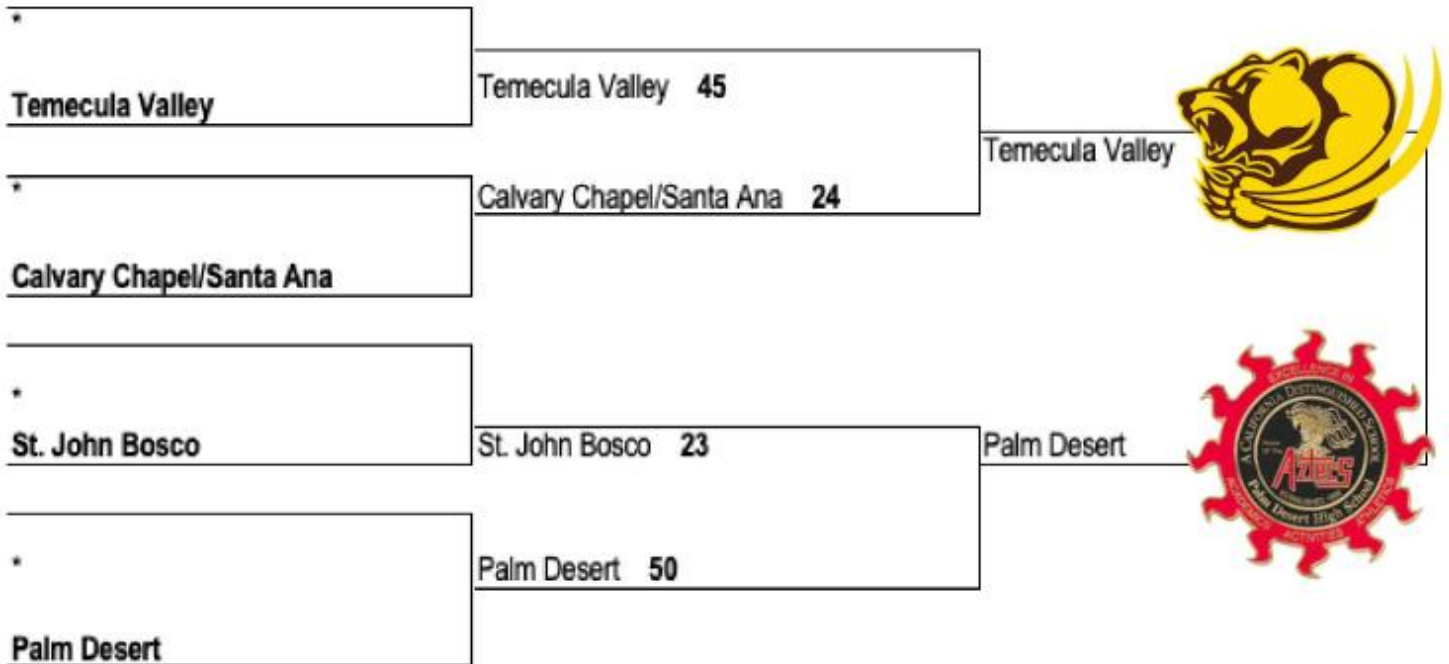

SOUTHERN SECTION DUALS

Dates: January 29 - February 2, 2022

Division One Bracket

01/29/2022
First Round

2022 DIVISION 1 DUAL MEET WRESTLING CHAMPIONSHIPS
01/29/2022
Semi Final

02/02/2022
Final

FINALS: PALM DESERT defeats Temecula Valley 37-35

Division Two Bracket

01/29/2022
First Round

2022 DIVISION 2 DUAL MEET WRESTLING CHAMPIONSHIPS
01/29/2022
Quarter Final

01/29/2022
Semi Final

02/02/2022
Final

FINALS: NORTHVIEW defeats Yucaipa 42-26

Division Three Bracket

2022 DIVISION 3 DUAL MEET WRESTLING CHAMPIONSHIPS

01/29/2022
First Round

01/29/2022
Quarter Final

01/29/2022
Semi Final

02/02/2022
Final

FINALS: SAN CLEMENTE defeats Victor Valley 49-19

Division Four Bracket

01/29/2022
First Round

2022 DIVISION 4 DUAL MEET WRESTLING CHAMPIONSHIPS
01/29/2022
Quarter Final

01/29/2022
Semi Final

02/02/2022
Final

FINALS: SOUTH TORRANCE defeats Millikan 39-36

Division Five Bracket

01/29/2022
First Round