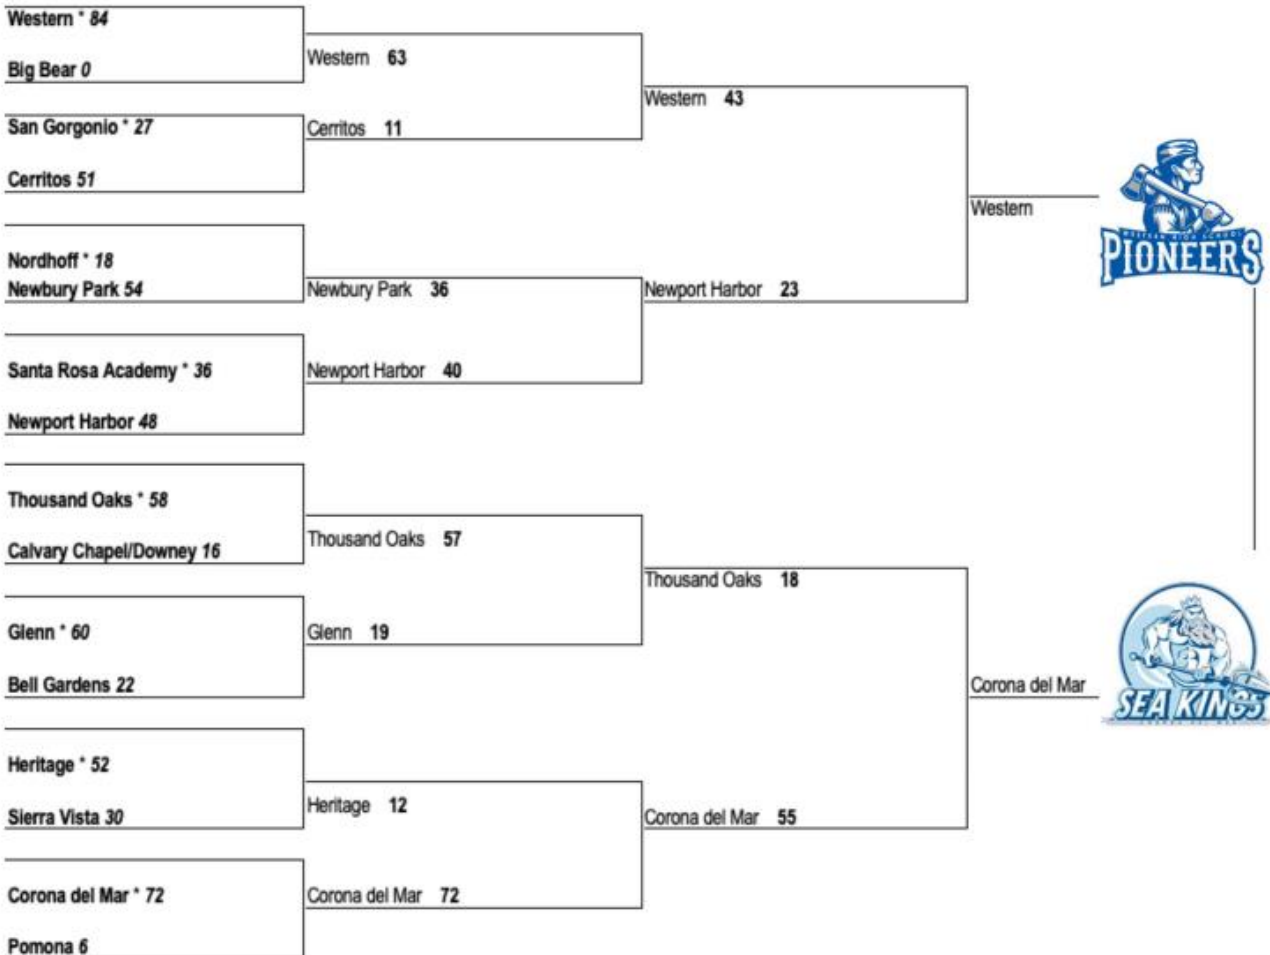

SOUTHERN SECTION DUALS

Dates: January 29 - February 2, 2022

Division One Bracket

01/29/2022
First Round

2022 DIVISION 1 DUAL MEET WRESTLING CHAMPIONSHIPS
01/29/2022
Semi Final

02/02/2022
Final

FINALS: PALM DESERT defeats Temecula Valley 37-35

01/29/2022
First Round

2022 DIVISION 4 DUAL MEET WRESTLING CHAMPIONSHIPS
01/29/2022
Quarter Final

01/29/2022
Semi Final

02/02/2022
Final

FINALS: SOUTH TORRANCE defeats Millikan 39-36

Division Five Bracket

01/29/2022
First Round

2022 DIVISION 5 DUAL MEET WRESTLING CHAMPIONSHIPS
01/29/2022
Quarter Final

01/29/2022
Semi Final

02/02/2022
Final

FINALS: MAYFAIR defeats Westminister 42-28

Division Six Bracket

01/29/2022
First Round

2022 DIVISION 6 DUAL MEET WRESTLING CHAMPIONSHIPS
01/29/2022
Quarter Final

01/29/2022
Semi Final

02/02/2022
Final

FINALS: CORONA DEL MAR defeats Western 35-33

GIRLS CHAMPIONSHIPS

Division One Bracket

2022 DIVISION 1 GIRLS DUAL MEET WRESTLING CHAMPIONSHIPS

FINALS: NORTHVIEW defeats Corona 42-30