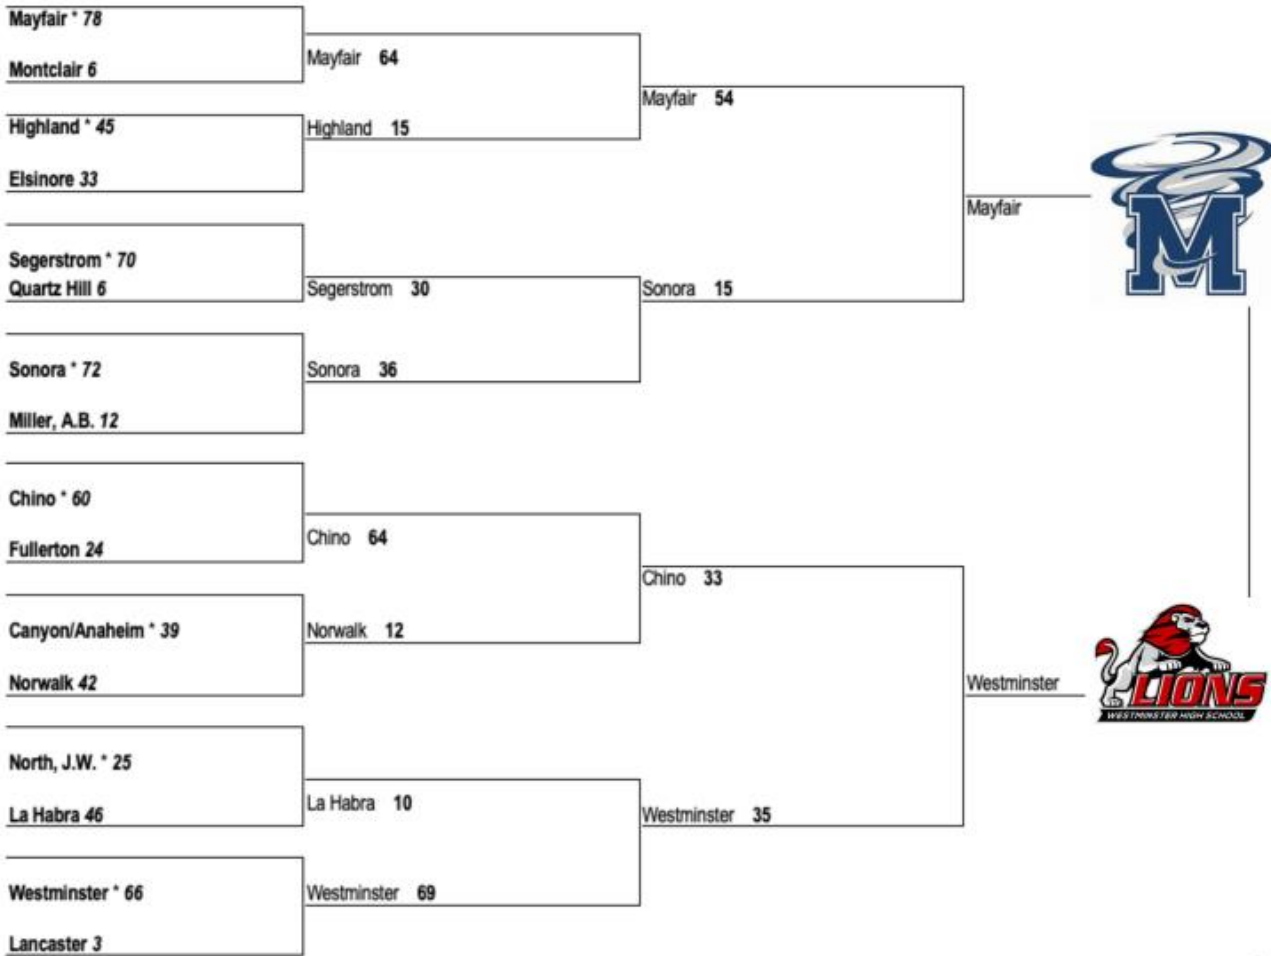

SOUTHERN SECTION DUALS

Dates: January 29 - February 2, 2022

Division One Bracket

01/29/2022
First Round

2022 DIVISION 1 DUAL MEET WRESTLING CHAMPIONSHIPS
01/29/2022
Semi Final

02/02/2022
Final

FINALS: PALM DESERT defeats Temecula Valley 37-35

2022 DIVISION 3 DUAL MEET WRESTLING CHAMPIONSHIPS

01/29/2022
First Round

01/29/2022
Quarter Final

01/29/2022
Semi Final

02/02/2022
Final

FINALS: SAN CLEMENTE defeats Victor Valley 49-19

Division Four Bracket

01/29/2022
First Round

2022 DIVISION 4 DUAL MEET WRESTLING CHAMPIONSHIPS
01/29/2022
Quarter Final

01/29/2022
Semi Final

02/02/2022
Final

FINALS: SOUTH TORRANCE defeats Millikan 39-36

Division Five Bracket

01/29/2022
First Round

2022 DIVISION 5 DUAL MEET WRESTLING CHAMPIONSHIPS
01/29/2022
Quarter Final

01/29/2022
Semi Final

02/02/2022
Final

FINALS: MAYFAIR defeats Westminister 42-28

Division Six Bracket

01/29/2022
First Round

2022 DIVISION 6 DUAL MEET WRESTLING CHAMPIONSHIPS
01/29/2022
Quarter Final