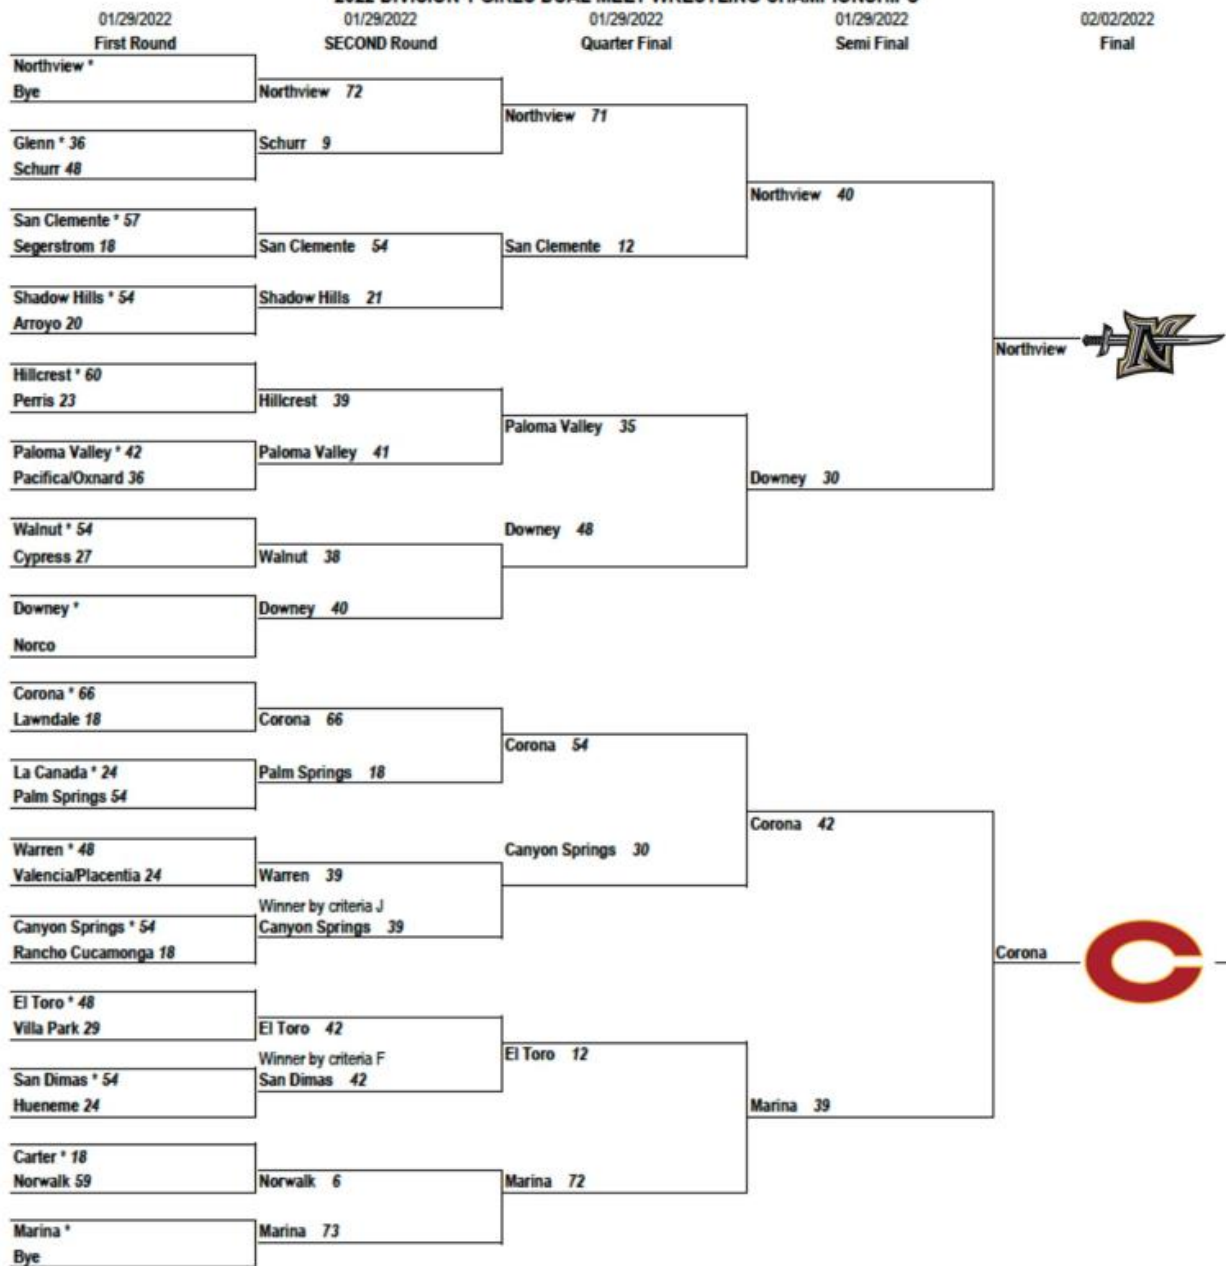

SOUTHERN SECTION DUALS

Dates: January 29 - February 2, 2022

Division One Bracket

01/29/2022
First Round

2022 DIVISION 1 DUAL MEET WRESTLING CHAMPIONSHIPS
01/29/2022
Semi Final

02/02/2022
Final

FINALS: PALM DESERT defeats Temecula Valley 37-35

01/29/2022
First Round

2022 DIVISION 4 DUAL MEET WRESTLING CHAMPIONSHIPS
01/29/2022
Quarter Final

01/29/2022
Semi Final

02/02/2022
Final

FINALS: SOUTH TORRANCE defeats Millikan 39-36

Division Five Bracket

01/29/2022
First Round

2022 DIVISION 5 DUAL MEET WRESTLING CHAMPIONSHIPS
01/29/2022
Quarter Final

01/29/2022
Semi Final

02/02/2022
Final

FINALS: MAYFAIR defeats Westminister 42-28

Division Six Bracket

01/29/2022
First Round

2022 DIVISION 6 DUAL MEET WRESTLING CHAMPIONSHIPS
01/29/2022
Quarter Final

01/29/2022
Semi Final

02/02/2022
Final

FINALS: CORONA DEL MAR defeats Western 35-33

GIRLS CHAMPIONSHIPS

Division One Bracket

2022 DIVISION 1 GIRLS DUAL MEET WRESTLING CHAMPIONSHIPS

FINALS: NORTHVIEW defeats Corona 42-30