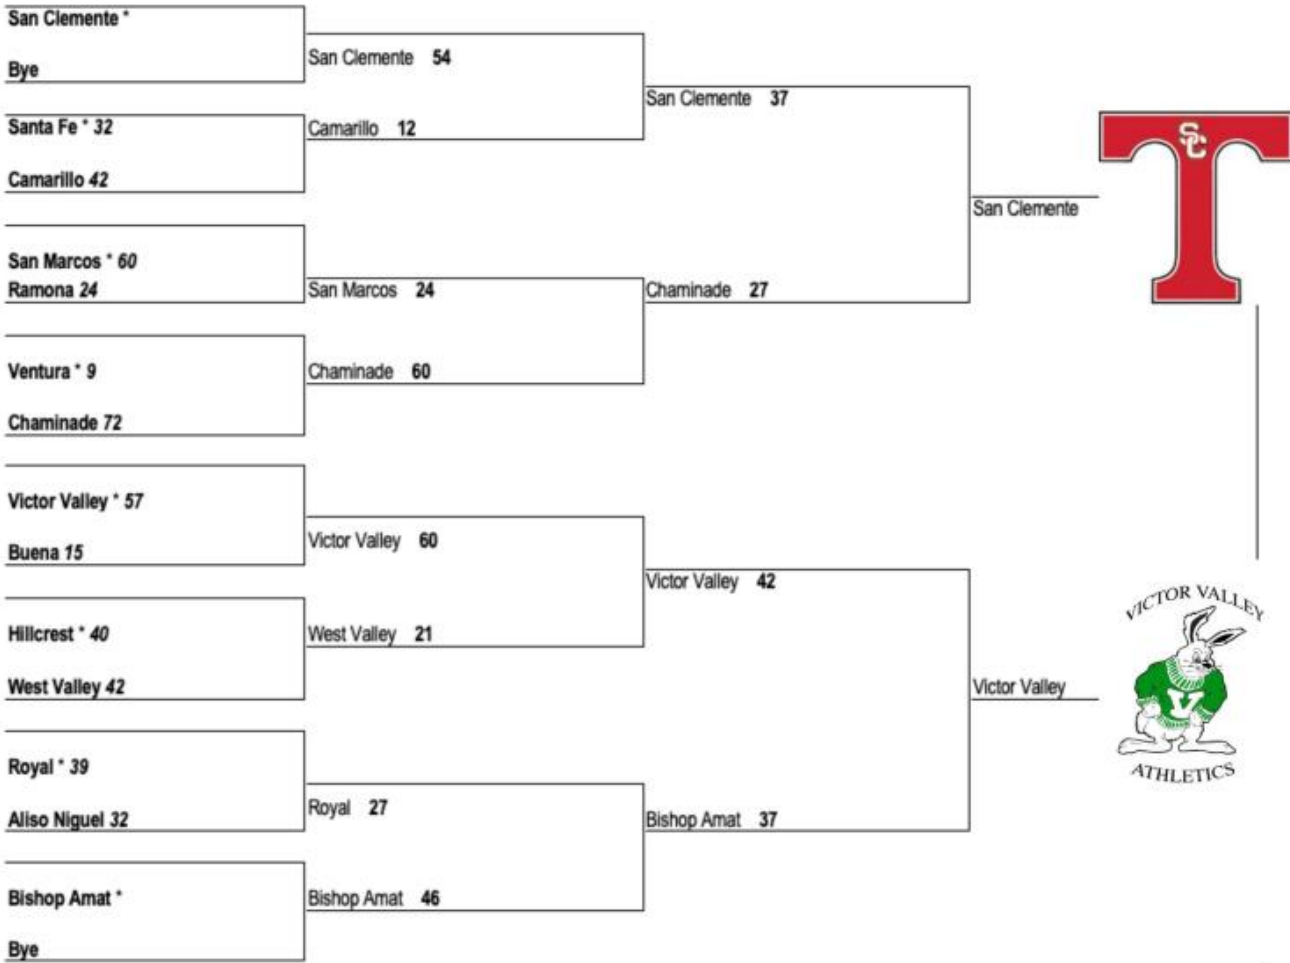

SOUTHERN SECTION DUALS

Dates: January 29 - February 2, 2022

Division One Bracket

01/29/2022
First Round

2022 DIVISION 1 DUAL MEET WRESTLING CHAMPIONSHIPS
01/29/2022
Semi Final

02/02/2022
Final

FINALS: PALM DESERT defeats Temecula Valley 37-35

Division Two Bracket

01/29/2022
First Round

2022 DIVISION 2 DUAL MEET WRESTLING CHAMPIONSHIPS
01/29/2022
Quarter Final

01/29/2022
Semi Final

02/02/2022
Final

FINALS: NORTHVIEW defeats Yucaipa 42-26

Division Three Bracket

2022 DIVISION 3 DUAL MEET WRESTLING CHAMPIONSHIPS

01/29/2022
First Round

01/29/2022
Quarter Final

01/29/2022
Semi Final

02/02/2022
Final

FINALS: SAN CLEMENTE defeats Victor Valley 49-19

Division Four Bracket

01/29/2022
First Round

2022 DIVISION 4 DUAL MEET WRESTLING CHAMPIONSHIPS
01/29/2022
Quarter Final

01/29/2022
Semi Final

02/02/2022
Final

FINALS: SOUTH TORRANCE defeats Millikan 39-36

Division Five Bracket

01/29/2022
First Round